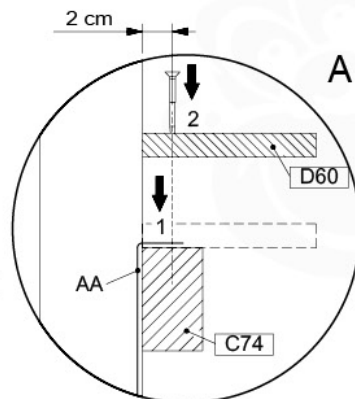

5-T

↓
6-T

5-U

↓
6-U

MiniMarket - 605 - 4-2-2020 - v1

6-T

↓
7-T