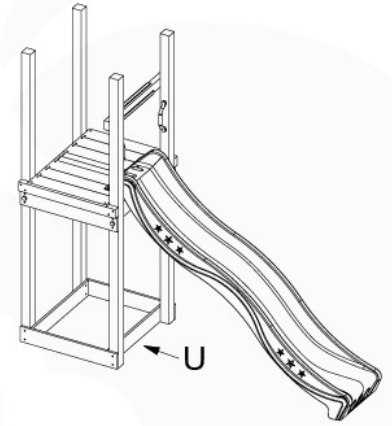

+

20

1-Swing frame / 2-Swing frame
457_101

+

20

1-Climb frame / 2-Climb frame
457_105

20 Ground Anchors

1

Tower Anchors - 601 - 12.12.2019 - v1

2

CONCRETE
40 L / 80 kg

24h

21 Slide set

↓
1-T

↓
1-U

Slide set - 500 - 12-12-2019 - v0.1