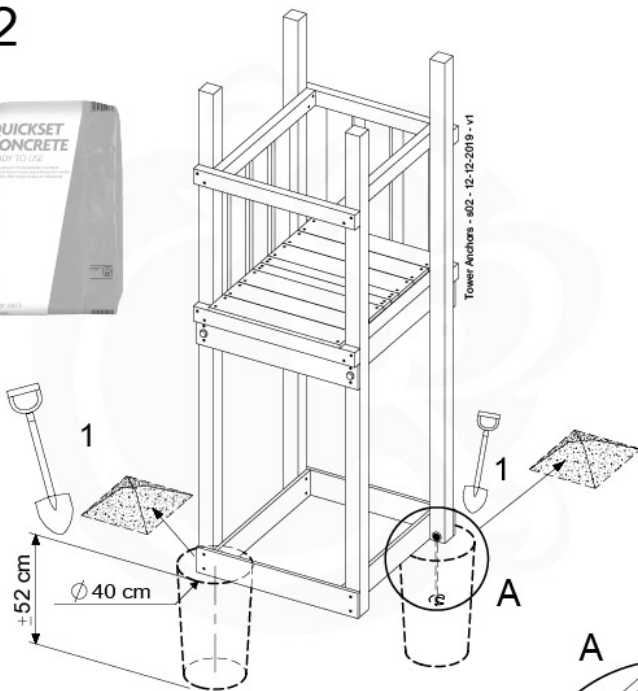

Tower Anchors - 601 - 12.12.2019 - v1

2