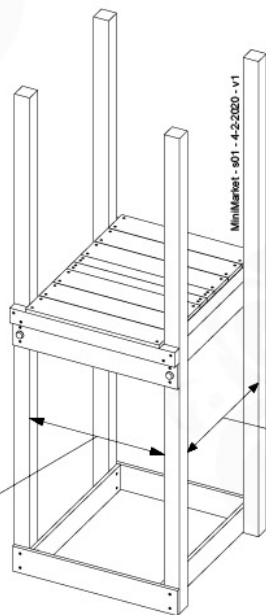

7

15 Market

1

T

W
(600 - 610 mm)

U

W
(600 - 610 mm)

backside cutting-page