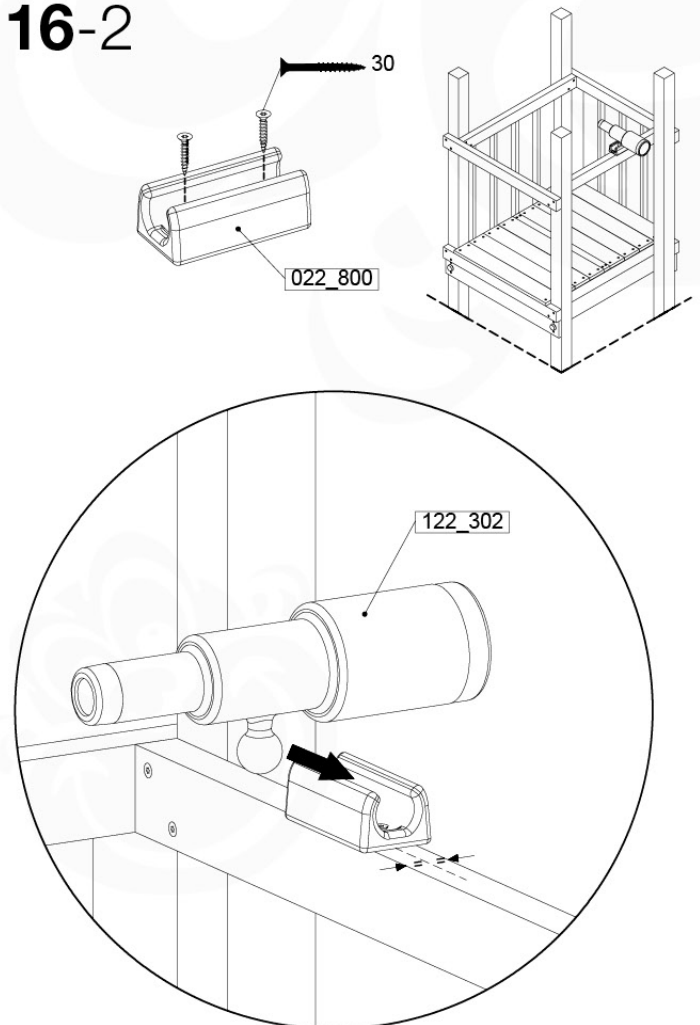

16-2

Accessory set - P03 - 28-9-2021 - 14