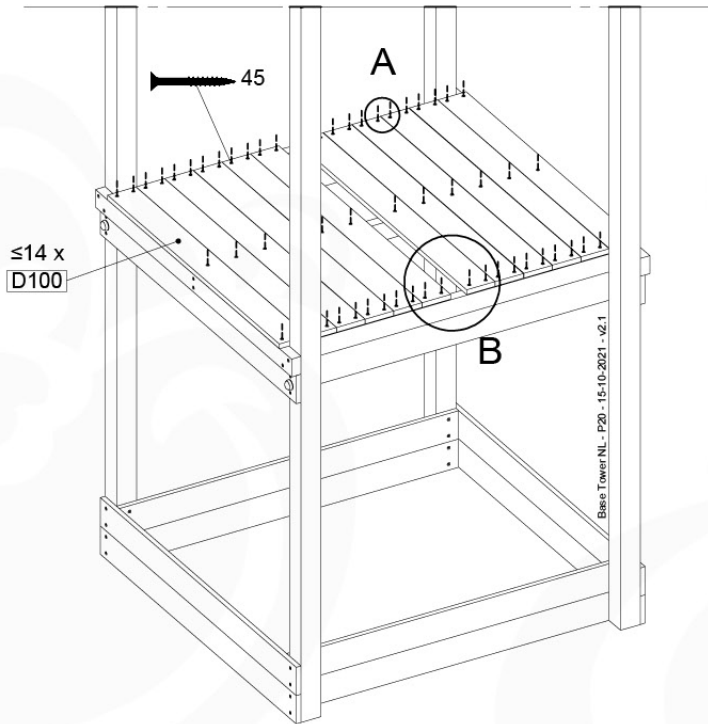

06 Playground Foundation

FD05

06-1

Foundation Plan - P07 - 2/11-2020 - v8

See Foundation Plan 05

07 Base Tower

BT11

	PartNo	PartName	QTY.
Hardware pack	001_406	Stealth Screw 8x45	6
	001_417	Stealth Screw 8x80	4
	002_220	Gap Point Screw T25 - 5x45	118
	002_223	Gap Point Screw T25 - 5x80	20
	022_31x	bpc-base version 3	8
	022_84x	bpc cover	8
Other	007_001	Ground-anchor	2
Timber	A240	Post 70x70 L2400	4
	C114	Beam 1140 mm	5
	D100	Board 1000 mm	14
	D114	Board 1140 mm	12

Base Tower NL - P08 - BT11 - 15-10-2021 - v2.1

07-1

07-2

07-3

07-4

08 Balustrade (2x)

BL04

	PartNo	PartName	QTY.
Hardware Pack	002_220	Gap Point Screw T25 - 5x45	24
	002_223	Gap Point Screw T25 - 5x80	4
Timber	C114	Beam 1140 mm	1
	D65	Board 650 mm	6