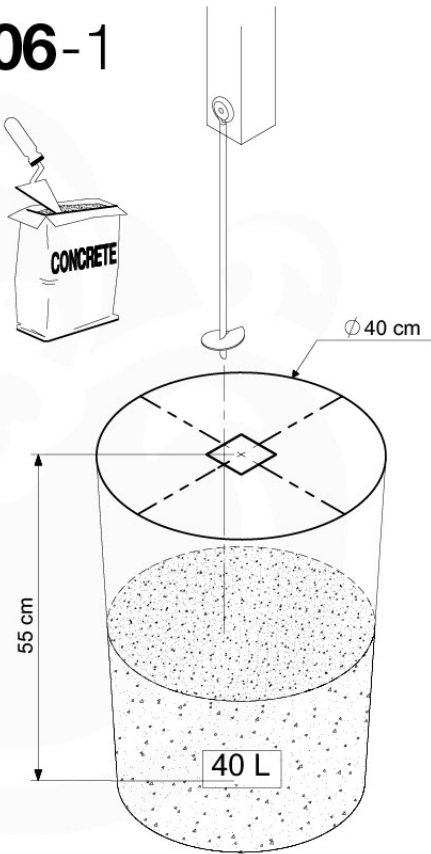

03 Timber

601_127 Jungle Hut 2.1

	L	
A240	239cm - 240cm	4 x
-	-	-
C154 C130 C114 C70 C37	153cm - 154cm 129cm - 130cm 113cm - 114cm 69cm - 70cm 36cm - 37cm	2 x 2 x 12 x 2 x 4 x
D114 D100 D65	113cm - 114cm 99cm - 100cm 64cm - 65cm	12 x 11 - 14 x 18 x

06 Playground Foundation

FD05

06-1

Foundation Plan - P07 - 2/11-2020 - v8

See Foundation Plan 05

07 Base Tower

BT11

	PartNo	PartName	QTY.
Hardware pack	001_406	Stealth Screw 8x45	6
	001_417	Stealth Screw 8x80	4
	002_220	Gap Point Screw T25 - 5x45	118
	002_223	Gap Point Screw T25 - 5x80	20
	022_31x	bpc-base version 3	8
	022_84x	bpc cover	8
Other	007_001	Ground-anchor	2
Timber	A240	Post 70x70 L2400	4
	C114	Beam 1140 mm	5
	D100	Board 1000 mm	14
	D114	Board 1140 mm	12