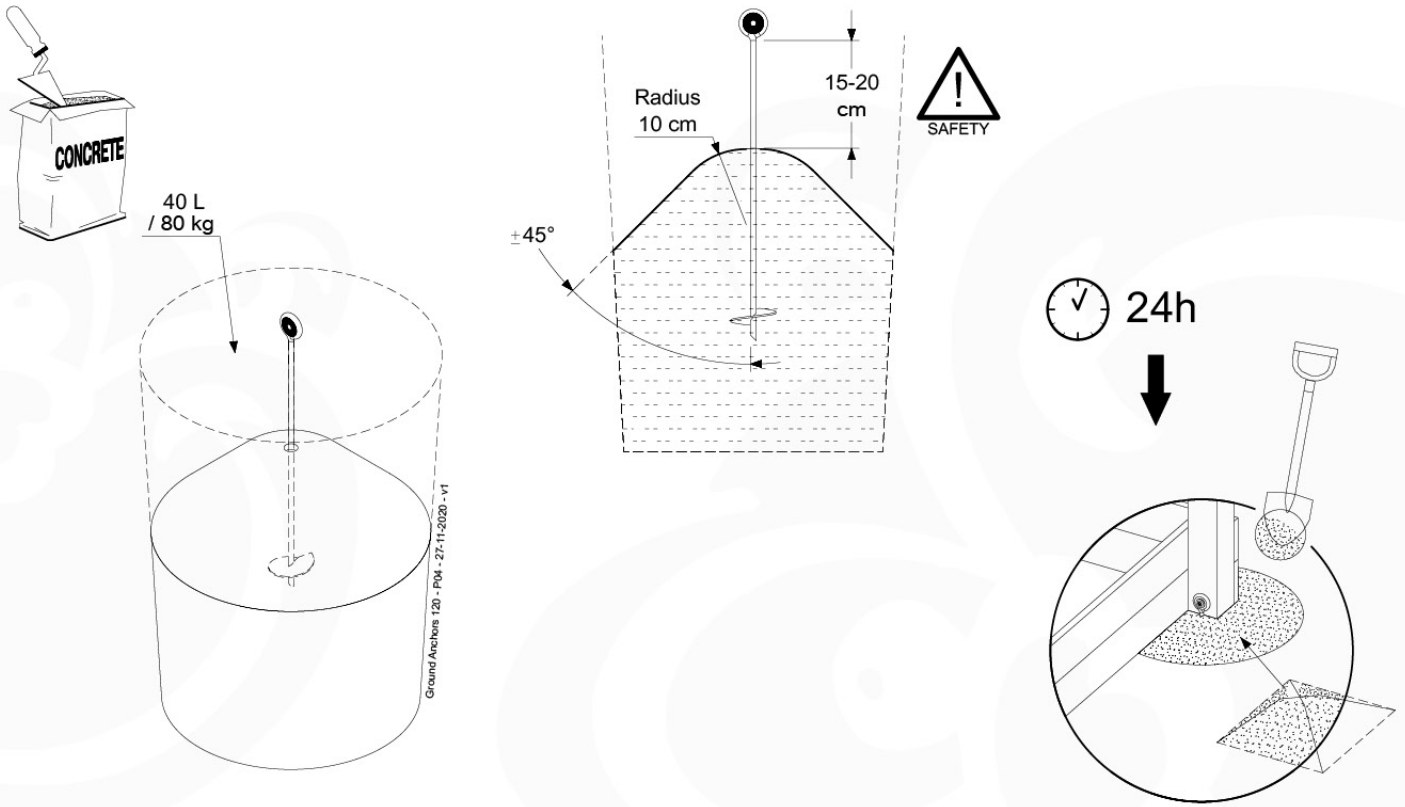

Parts:
Hardware Package Tower →

Ground Anchors 120 - P02 - 27-11-2020 - v1

12-1

12-2

13 Add-on

Wavy Star Slide XL

- 324_100 Yellow
- 324_200 Blue
- 324_300 Green
- 324_400 Red
- 324_500 Fuchsia
- 324_600 Dark Green