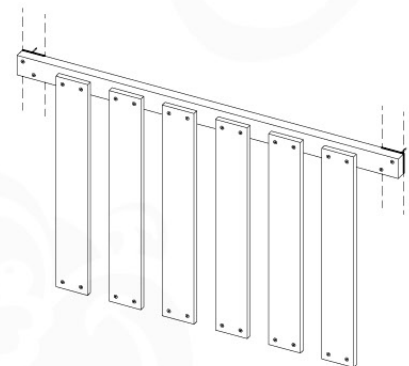

Base Tower NL - P08 - BT11 - 15-10-2021 - v2.1

07-1

07-2

07-3

07-4

08 Balustrade (2x)

BL04

	PartNo	PartName	QTY.
Hardware Pack	002_220	Gap Point Screw T25 - 5x45	24
	002_223	Gap Point Screw T25 - 5x80	4
Timber	C114	Beam 1140 mm	1
	D65	Board 650 mm	6