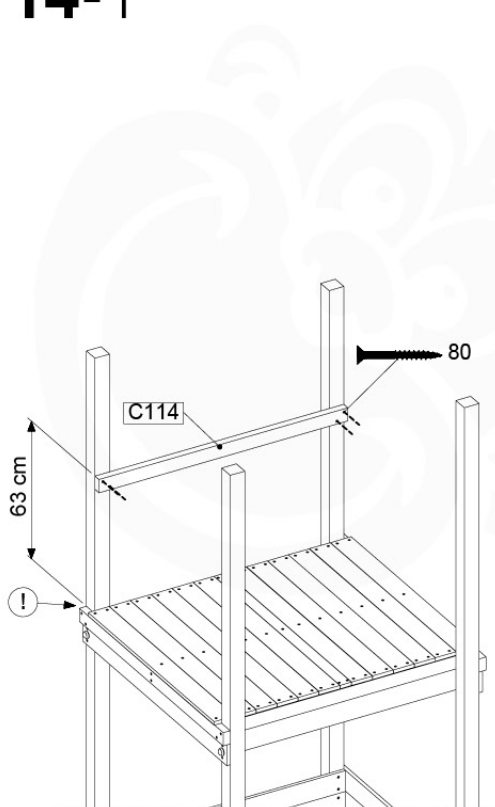

14 Slide Set

SL07

	PartNo	PartName	QTY.
Hardware Pack	000_101	Nail Pan Head	10
	002_220	Gap Point Screw T25 - 5x45	8
	002_223	Gap Point Screw T25 - 5x80	8
	002_308	Gap Point Screw T25 - 5x20	2
Other	120_102	Handgrip set (complete 2x)	1
	123_200	Bumperpad	1
	324_xxx 334_xxx	Wavy Star Slide XL 2200 mm / Wavy Star Slide XXL 2650 mm	1
Timber	C114	Beam 1140 mm	1
	C70	Beam 700 mm	1
	D65	Board 650 mm	2

14-1