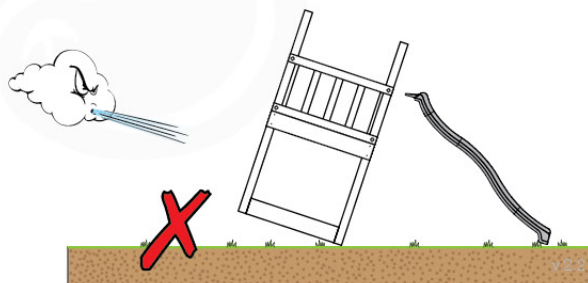

06 Playground Foundation

FD05

06-1

Foundation Plan - P07 - 2/11-2020 - v8

See Foundation Plan 05

07 Base Tower

BT11

	PartNo	PartName	QTY.
Hardware pack	001_406	Stealth Screw 8x45	6
	001_417	Stealth Screw 8x80	4
	002_220	Gap Point Screw T25 - 5x45	118
	002_223	Gap Point Screw T25 - 5x80	20
	022_31x	bpc-base version 3	8
	022_84x	bpc cover	8
Other	007_001	Ground-anchor	2
Timber	A240	Post 70x70 L2400	4
	C114	Beam 1140 mm	5
	D100	Board 1000 mm	14
	D114	Board 1140 mm	12