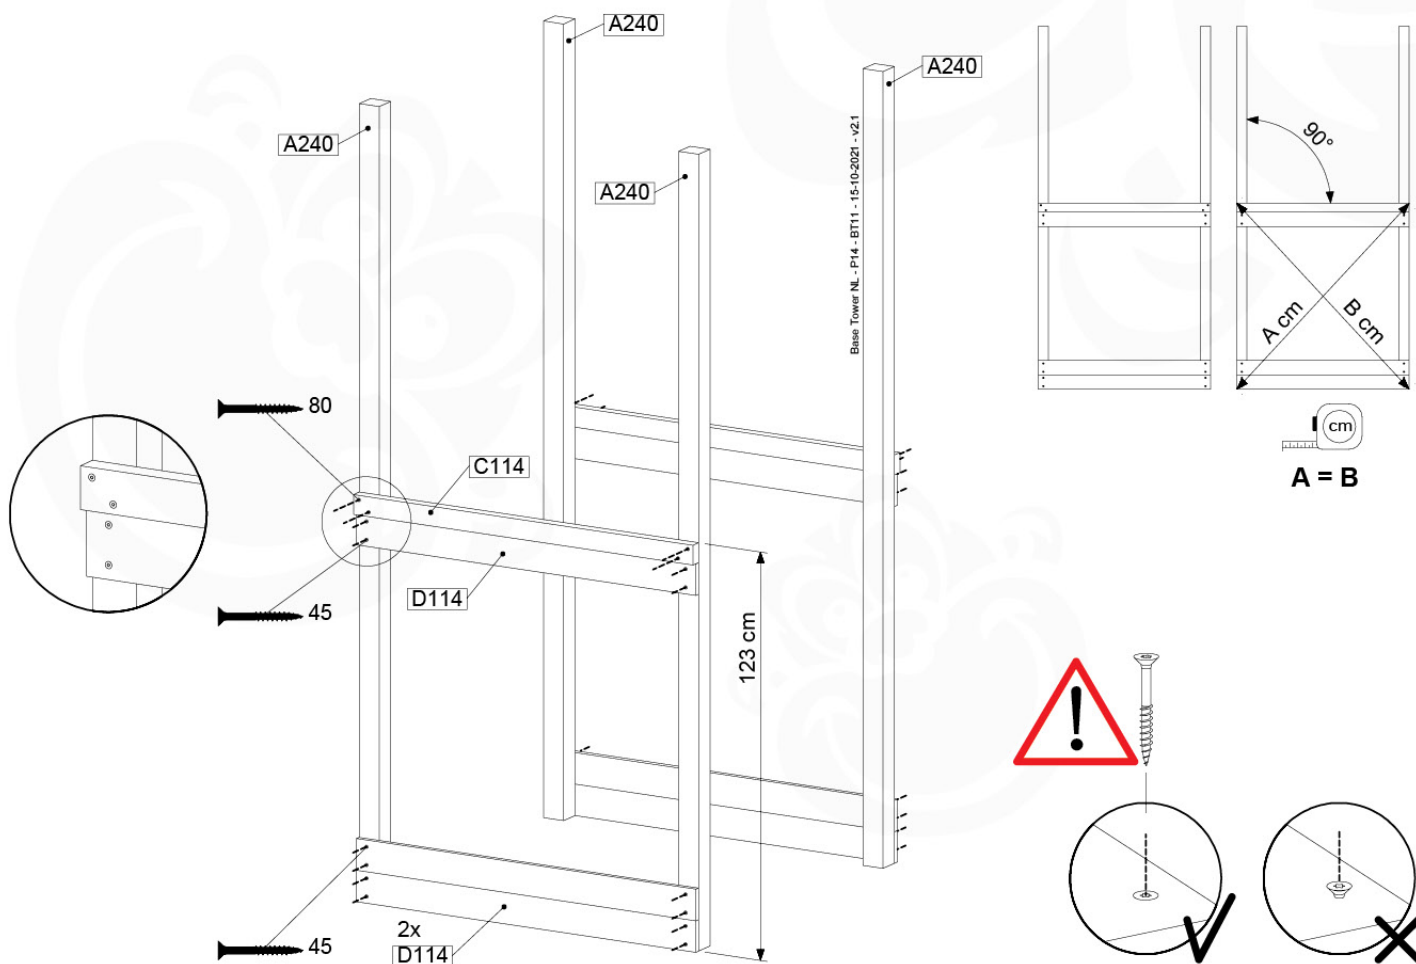

06 Playground Foundation

FD05

06-1

Foundation Plan - P07 - 2/11-2020 - v8

See Foundation Plan 05

07 Base Tower

BT11

	PartNo	PartName	QTY.
Hardware pack	001_406	Stealth Screw 8x45	6
	001_417	Stealth Screw 8x80	4
	002_220	Gap Point Screw T25 - 5x45	118
	002_223	Gap Point Screw T25 - 5x80	20
	022_31x	bpc-base version 3	8
	022_84x	bpc cover	8
Other	007_001	Ground-anchor	2
Timber	A240	Post 70x70 L2400	4
	C114	Beam 1140 mm	5
	D100	Board 1000 mm	14
	D114	Board 1140 mm	12

Base Tower NL - P08 - BT11 - 15-10-2021 - v2.1

07-1

07-2

07-3

07-4

08 Balustrade (2x)

BL04

	PartNo	PartName	QTY.
Hardware Pack	002_220	Gap Point Screw T25 - 5x45	24
	002_223	Gap Point Screw T25 - 5x80	4
Timber	C114	Beam 1140 mm	1
	D65	Board 650 mm	6