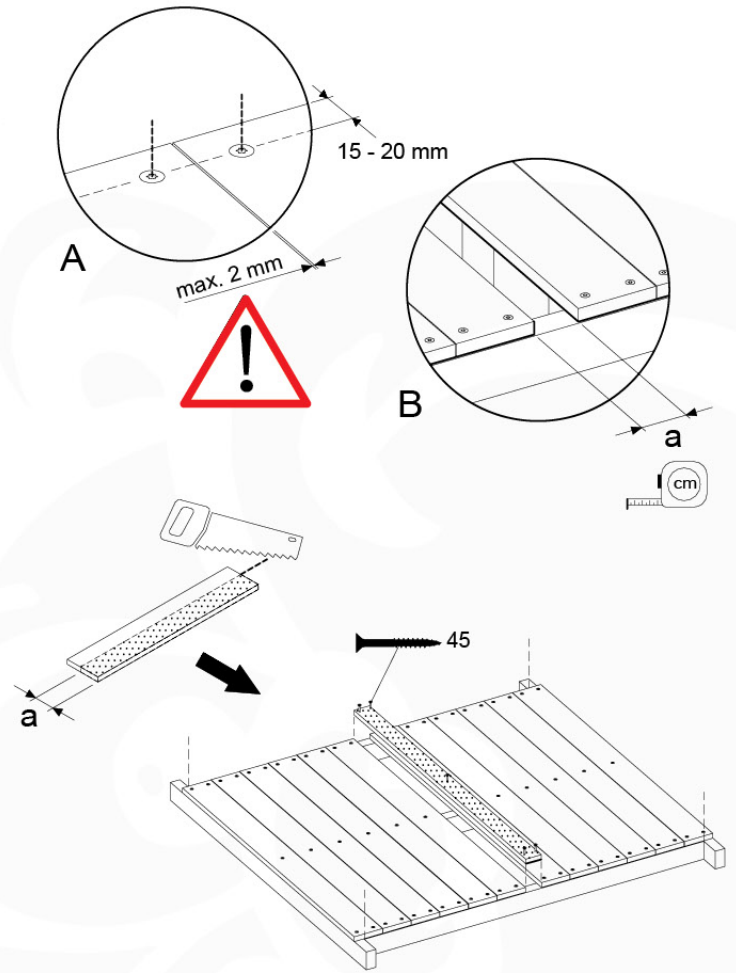

Base Tower NL - P08 - BT11 - 15-10-2021 - v2.1

07-1

07-2

07-3

07-4

08 Balustrade (2x)

BL04

	PartNo	PartName	QTY.
Hardware Pack	002_220	Gap Point Screw T25 - 5x45	24
	002_223	Gap Point Screw T25 - 5x80	4
Timber	C114	Beam 1140 mm	1
	D65	Board 650 mm	6