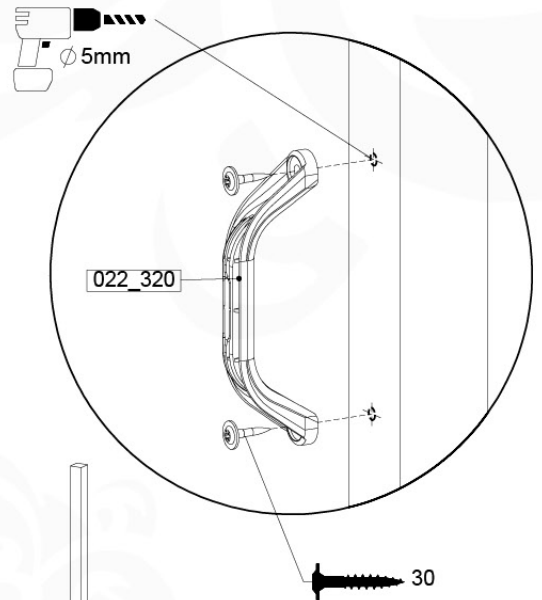

SHIFFP 115 x Bahustruktur - P03 UR - 13-10-2021 - v2

14-1

14-2

14-3

14-4

SlideFP 115 x Balustrade - P19 UR - 13-10-2021 - v2

14-5

SlideFP 115 x Balustrade - P23 UR - 13-10-2021 - v2

14-6

15 Firemans Pole

FP05

	PartNo	PartName	QTY.
Hardware Pack(s)	001_103	M8 Washer Head Screw 40mm	2
	002_220	Gap Point Screw T25 - 5x45	8
	002_223	Gap Point Screw T25 - 5x80	8
	003_010	M8 spring lock washer	2
	003_040	M8 Washer	2
	004_052	M8 Drive-in Nut 30mm	2
	004_054	M8 Drive-in Nut 45mm	2
	022_31x	bpc-base version 3	2
	022_84x	bpc cover	2
Other	102_915	Fireman's Pole	1
Timber	C70	Beam 700 mm	1
	C114	Beam 1140 mm	1
	D65	Board 650 mm	2