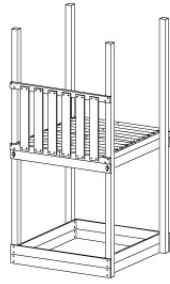

06 Playground Foundation

FD05

06-1

Foundation Plan - P07 - 2/11-2020 - v8

See Foundation Plan 05

07 Base Tower

BT11

	PartNo	PartName	QTY.
Hardware pack	001_406	Stealth Screw 8x45	6
	001_417	Stealth Screw 8x80	4
	002_220	Gap Point Screw T25 - 5x45	118
	002_223	Gap Point Screw T25 - 5x80	20
	022_31x	bpc-base version 3	8
	022_84x	bpc cover	8
Other	007_001	Ground-anchor	2
Timber	A240	Post 70x70 L2400	4
	C114	Beam 1140 mm	5
	D100	Board 1000 mm	14
	D114	Board 1140 mm	12

Base Tower NL - P08 - BT11 - 15-10-2021 - v2.1

07-1

07-2

07-3

07-4

08 Balustrade (2x)

BL04

	PartNo	PartName	QTY.
Hardware Pack	002_220	Gap Point Screw T25 - 5x45	24
	002_223	Gap Point Screw T25 - 5x80	4
Timber	C114	Beam 1140 mm	1
	D65	Board 650 mm	6

Balustrade 120 - P03 T - 8-10-2021 - v1.1

08-1

09 Roof Hut

RF12

	PartNo	PartName	QTY.
Hardware Pack	001_417	Stealth Screw 8x80	4
	002_223	Gap Point Screw T25 - 5x80	22
	002_308	Gap Point Screw T25 - 5x20	10
	023_031	Finishing Washer GPS 5.0	10
Other	123_222	Sheet Canvas Navigator line 1200x1850	1
Timber	C37	Beam 370 mm	4
	C114	Beam 1140 mm	3
	C154	Beam 1540 mm	2

Roof Hut 120 - P02 - 25-11-2020 - v1.0

09-1

09-2

09-3

10 Ladder LA12

	PartNo	PartName	QTY.
Hardware Pack	001_404	Stealth Screw 8x30	4
	002_219	Gap Point Screw T25 - 5x30	4
	002_220	Gap Point Screw T25 - 5x45	14
	002_223	Gap Point Screw T25 - 5x80	8
Other	005_03x	Ladder Rung Y/B/G/R	3
	005_522	Connection Bracket Mini Market	2
	022_835	Rung Cap	6
	120_102	Handgrip set (complete 2x)	1
Timber	C114	Beam 1140 mm	1
	C130	Beam 1300 mm	2
	C70	Beam 700 mm	1
	D65	Board 650 mm	2