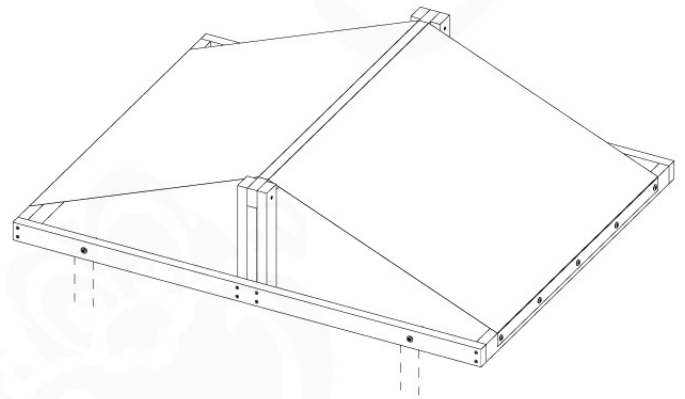

09 Roof Hut

RF12

	PartNo	PartName	QTY.
Hardware Pack	001_417	Stealth Screw 8x80	4
	002_223	Gap Point Screw T25 - 5x80	22
	002_308	Gap Point Screw T25 - 5x20	10
	023_031	Finishing Washer GPS 5.0	10
Other	123_222	Sheet Canvas Navigator line 1200x1850	1
Timber	C37	Beam 370 mm	4
	C114	Beam 1140 mm	3
	C154	Beam 1540 mm	2

Roof Hut 120 - P02 - 25-11-2020 - v1.0