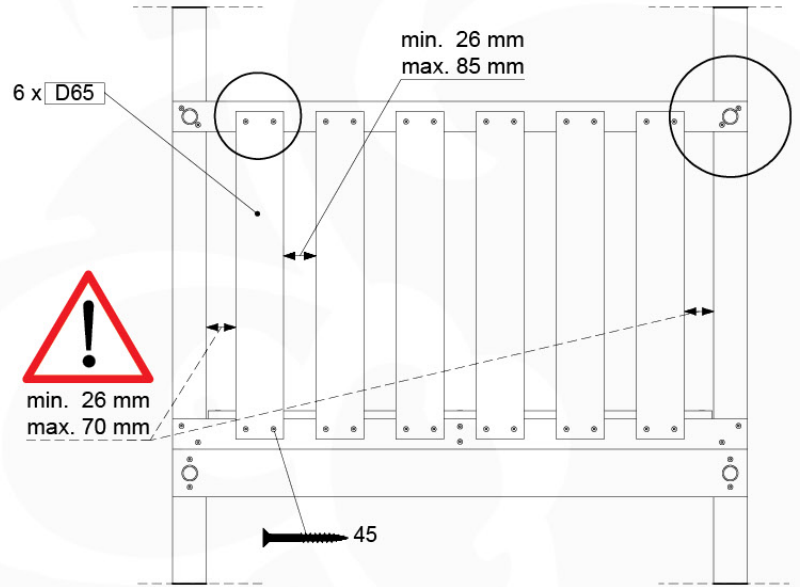

08-1

09 Roof Hut

RF12

	PartNo	PartName	QTY.
Hardware Pack	001_417	Stealth Screw 8x80	4
	002_223	Gap Point Screw T25 - 5x80	22
	002_308	Gap Point Screw T25 - 5x20	10
	023_031	Finishing Washer GPS 5.0	10
Other	123_222	Sheet Canvas Navigator line 1200x1850	1
Timber	C37	Beam 370 mm	4
	C114	Beam 1140 mm	3
	C154	Beam 1540 mm	2

Roof Hut 120 - P02 - 25-11-2020 - v1.0