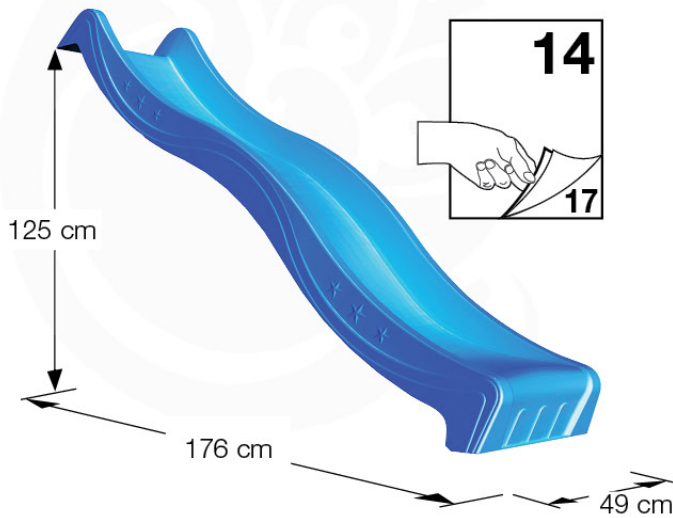

Parts:
Hardware Package Tower →

Ground Anchors 120 - P02 - 27-11-2020 - v1

12-1

12-2

13 Add-on

Wavy Star Slide XL

- 324_100 Yellow
- 324_200 Blue
- 324_300 Green
- 324_400 Red
- 324_500 Fuchsia
- 324_600 Dark Green