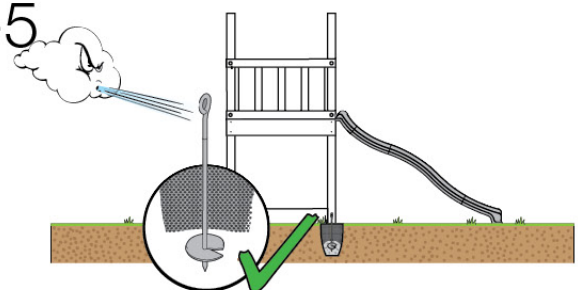

06 Playground Foundation

FD05

06-1

Foundation Plan - P07 - 2/11-2020 - v8

See Foundation Plan 05

07 Base Tower

BT11

	PartNo	PartName	QTY.
Hardware pack	001_406	Stealth Screw 8x45	6
	001_417	Stealth Screw 8x80	4
	002_220	Gap Point Screw T25 - 5x45	118
	002_223	Gap Point Screw T25 - 5x80	20
	022_31x	bpc-base version 3	8
	022_84x	bpc cover	8
Other	007_001	Ground-anchor	2
Timber	A240	Post 70x70 L2400	4
	C114	Beam 1140 mm	5
	D100	Board 1000 mm	14
	D114	Board 1140 mm	12