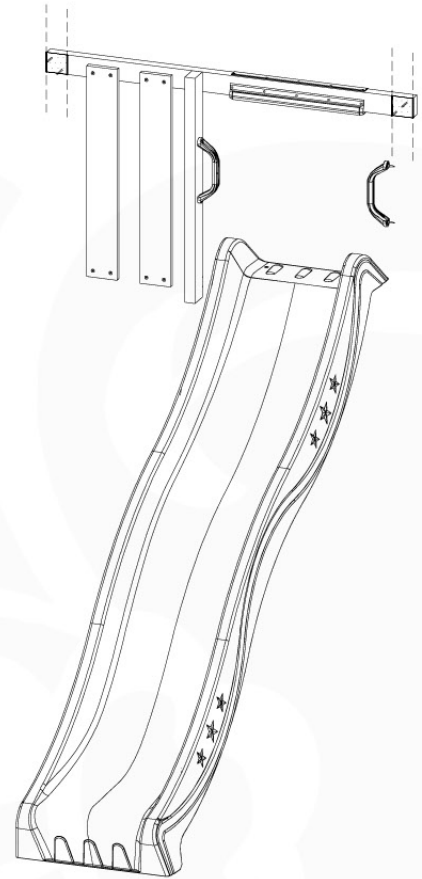

14 Slide Set

SL07

	PartNo	PartName	QTY.
Hardware Pack	000_101	Nail Pan Head	10
	002_220	Gap Point Screw T25 - 5x45	8
	002_223	Gap Point Screw T25 - 5x80	8
	002_308	Gap Point Screw T25 - 5x20	2
Other	120_102	Handgrip set (complete 2x)	1
	123_200	Bumperpad	1
	324_xxx 334_xxx	Wavy Star Slide XL 2200 mm / Wavy Star Slide XXL 2650 mm	1
Timber	C114	Beam 1140 mm	1
	C70	Beam 700 mm	1
	D65	Board 650 mm	2