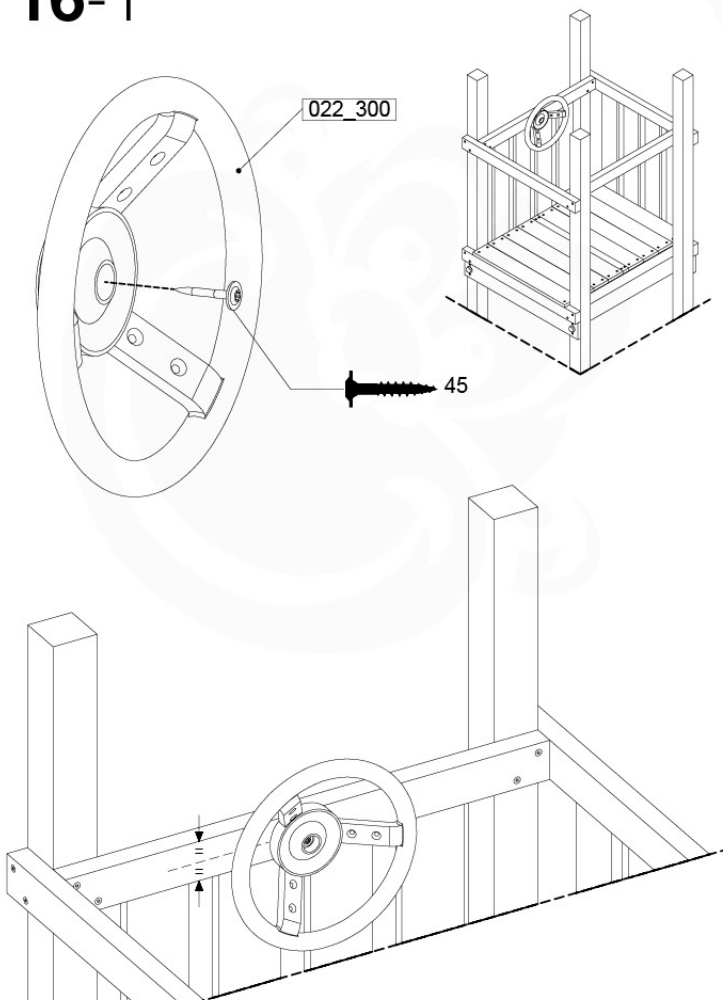

16 Accessories

AC01

(194_119)

	PartNo	PartName	QTY.
Hardware 100_617	001_406	Stealth Screw 8x45	1
	002_041	Dome head screw 4.5 x 20 mm	3
	002_042	Dome head screw 3.5 x 13mm	4
	002_219	Gap Point Screw T25 - 5x30	2
Other	022_300	Steering Wheel	1
	022_800	Rail P/T 105	1
	022_910	Sandpad	1
	103_901	Logo ID Plate	1
	104_107	Tool Set Climbing Units	1
	120_024	Tower Flag	1
	122_302	Telescope	1

Accessory set - P02 - 28-9-2021 - 14

16-1