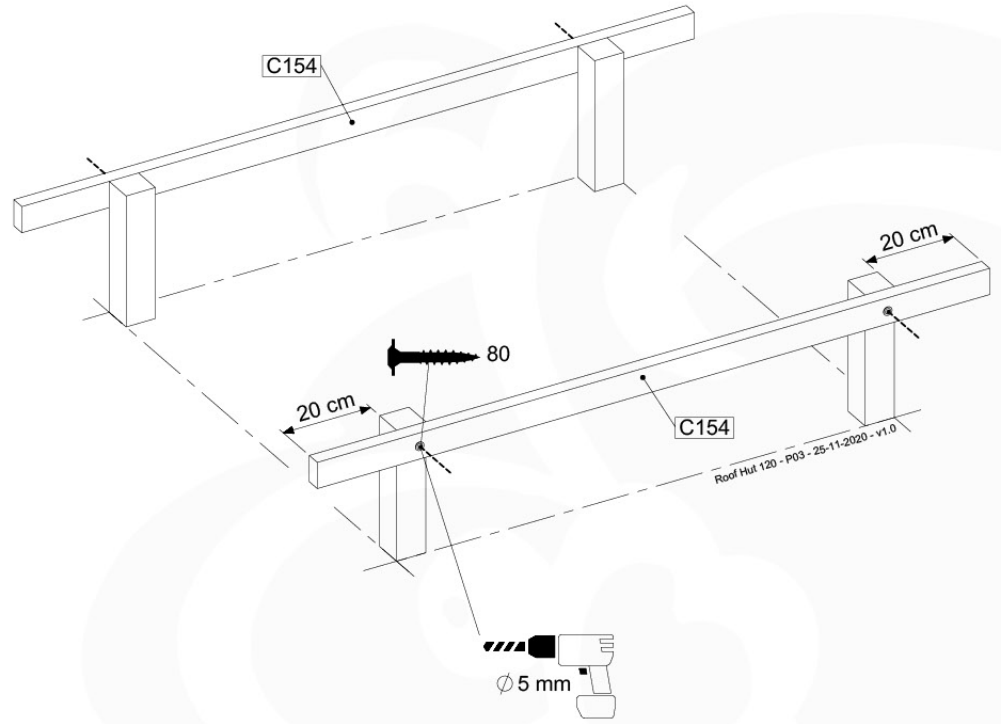

Base Tower NL - P08 - BT11 - 15-10-2021 - v2.1

07-1

07-2

07-3

07-4

08 Balustrade (2x)

BL04

	PartNo	PartName	QTY.
Hardware Pack	002_220	Gap Point Screw T25 - 5x45	24
	002_223	Gap Point Screw T25 - 5x80	4
Timber	C114	Beam 1140 mm	1
	D65	Board 650 mm	6

Balustrade 120 - P03 T - 8-10-2021 - v1.1

08-1

09 Roof Hut

RF12

	PartNo	PartName	QTY.
Hardware Pack	001_417	Stealth Screw 8x80	4
	002_223	Gap Point Screw T25 - 5x80	22
	002_308	Gap Point Screw T25 - 5x20	10
	023_031	Finishing Washer GPS 5.0	10
Other	123_222	Sheet Canvas Navigator line 1200x1850	1
Timber	C37	Beam 370 mm	4
	C114	Beam 1140 mm	3
	C154	Beam 1540 mm	2

Roof Hut 120 - P02 - 25-11-2020 - v1.0

09-1

09-2

09-3

10 Ladder LA12

	PartNo	PartName	QTY.
Hardware Pack	001_404	Stealth Screw 8x30	4
	002_219	Gap Point Screw T25 - 5x30	4
	002_220	Gap Point Screw T25 - 5x45	14
	002_223	Gap Point Screw T25 - 5x80	8
Other	005_03x	Ladder Rung Y/B/G/R	3
	005_522	Connection Bracket Mini Market	2
	022_835	Rung Cap	6
	120_102	Handgrip set (complete 2x)	1
Timber	C114	Beam 1140 mm	1
	C130	Beam 1300 mm	2
	C70	Beam 700 mm	1
	D65	Board 650 mm	2