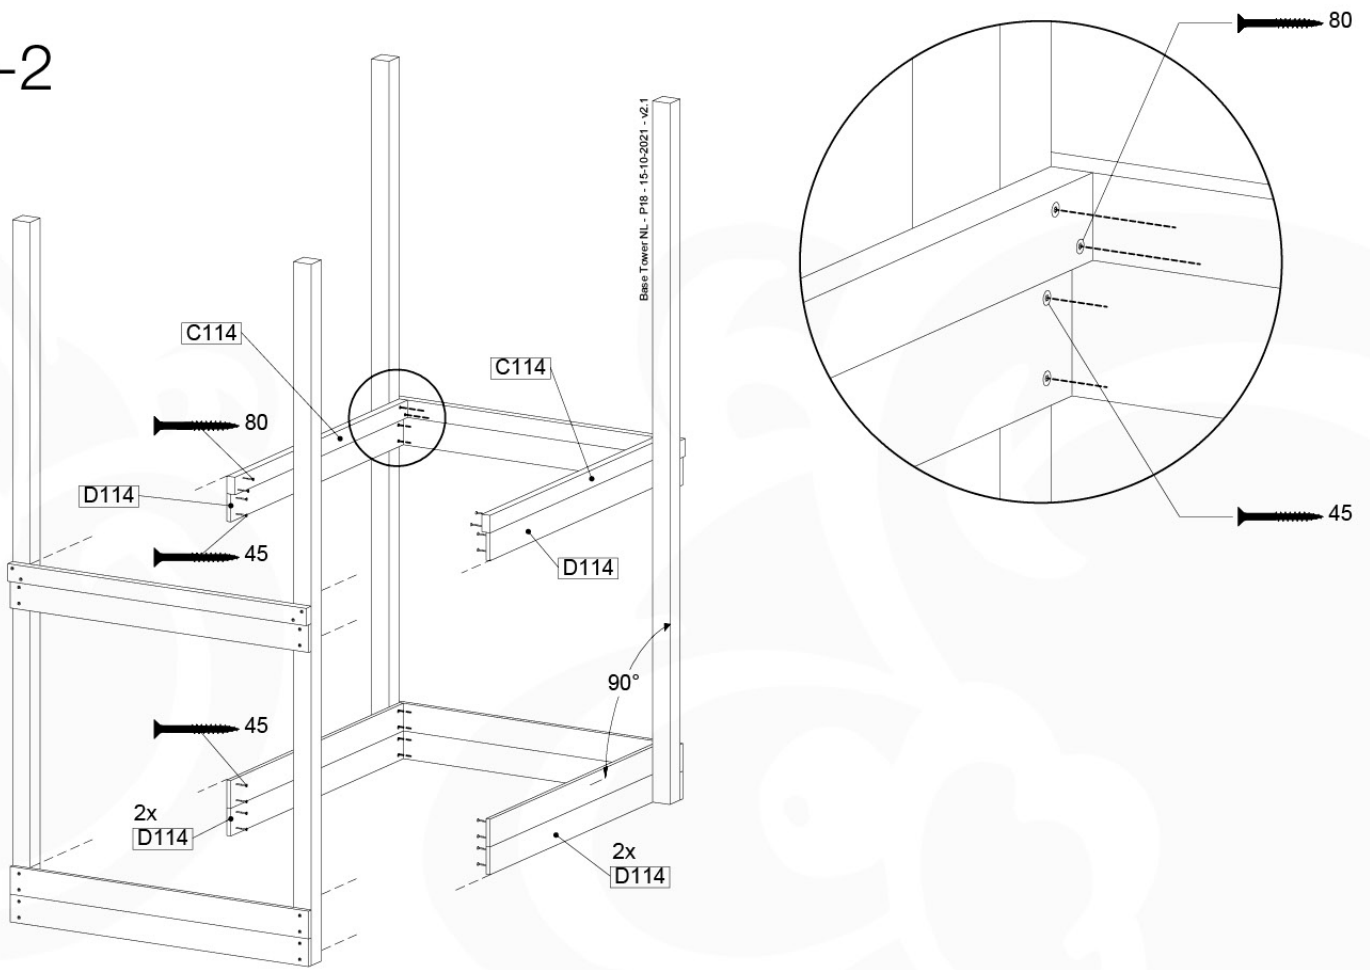

06 Playground Foundation

FD05

06-1

Foundation Plan - P07 - 2/11-2020 - v8

See Foundation Plan 05

07 Base Tower

BT11

	PartNo	PartName	QTY.
Hardware pack	001_406	Stealth Screw 8x45	6
	001_417	Stealth Screw 8x80	4
	002_220	Gap Point Screw T25 - 5x45	118
	002_223	Gap Point Screw T25 - 5x80	20
	022_31x	bpc-base version 3	8
	022_84x	bpc cover	8
Other	007_001	Ground-anchor	2
Timber	A240	Post 70x70 L2400	4
	C114	Beam 1140 mm	5
	D100	Board 1000 mm	14
	D114	Board 1140 mm	12

Base Tower NL - P08 - BT11 - 15-10-2021 - v2.1

07-1

07-2

07-3

07-4

08 Balustrade (2x)

BL04

	PartNo	PartName	QTY.
Hardware Pack	002_220	Gap Point Screw T25 - 5x45	24
	002_223	Gap Point Screw T25 - 5x80	4
Timber	C114	Beam 1140 mm	1
	D65	Board 650 mm	6