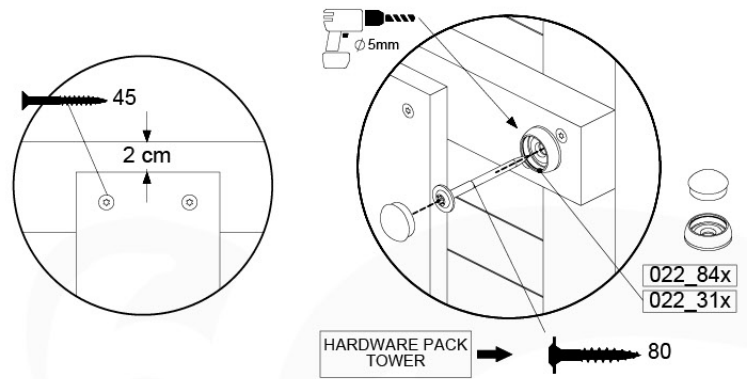

08-1

09 Roof Hut

RF12

	PartNo	PartName	QTY.
Hardware Pack	001_417	Stealth Screw 8x80	4
	002_223	Gap Point Screw T25 - 5x80	22
	002_308	Gap Point Screw T25 - 5x20	10
	023_031	Finishing Washer GPS 5.0	10
Other	123_222	Sheet Canvas Navigator line 1200x1850	1
Timber	C37	Beam 370 mm	4
	C114	Beam 1140 mm	3
	C154	Beam 1540 mm	2

Roof Hut 120 - P02 - 25-11-2020 - v1.0