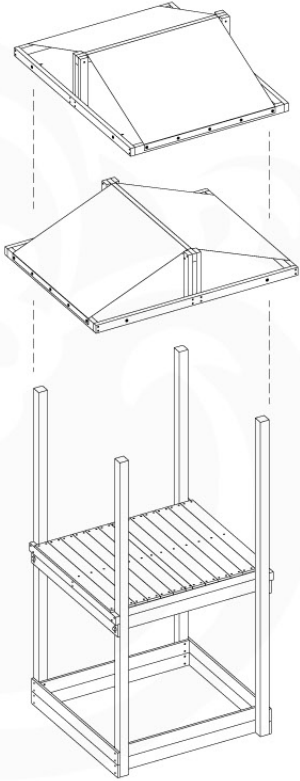

06 Playground Foundation

FD05

06-1

Foundation Plan - P07 - 2/11-2020 - v8

See Foundation Plan 05

07 Base Tower

BT11

	PartNo	PartName	QTY.
Hardware pack	001_406	Stealth Screw 8x45	6
	001_417	Stealth Screw 8x80	4
	002_220	Gap Point Screw T25 - 5x45	118
	002_223	Gap Point Screw T25 - 5x80	20
	022_31x	bpc-base version 3	8
	022_84x	bpc cover	8
Other	007_001	Ground-anchor	2
Timber	A240	Post 70x70 L2400	4
	C114	Beam 1140 mm	5
	D100	Board 1000 mm	14
	D114	Board 1140 mm	12

Base Tower NL - P08 - BT11 - 15-10-2021 - v2.1

07-1

07-2

07-3

07-4

08 Balustrade (2x)

BL04

	PartNo	PartName	QTY.
Hardware Pack	002_220	Gap Point Screw T25 - 5x45	24
	002_223	Gap Point Screw T25 - 5x80	4
Timber	C114	Beam 1140 mm	1
	D65	Board 650 mm	6

Balustrade 120 - P03 T - 8-10-2021 - v1.1

08-1

09 Roof Hut

RF12

	PartNo	PartName	QTY.
Hardware Pack	001_417	Stealth Screw 8x80	4
	002_223	Gap Point Screw T25 - 5x80	22
	002_308	Gap Point Screw T25 - 5x20	10
	023_031	Finishing Washer GPS 5.0	10
Other	123_222	Sheet Canvas Navigator line 1200x1850	1
Timber	C37	Beam 370 mm	4
	C114	Beam 1140 mm	3
	C154	Beam 1540 mm	2

Roof Hut 120 - P02 - 25-11-2020 - v1.0

09-1

09-2

09-3

10 Ladder LA12

	PartNo	PartName	QTY.
Hardware Pack	001_404	Stealth Screw 8x30	4
	002_219	Gap Point Screw T25 - 5x30	4
	002_220	Gap Point Screw T25 - 5x45	14
	002_223	Gap Point Screw T25 - 5x80	8
Other	005_03x	Ladder Rung Y/B/G/R	3
	005_522	Connection Bracket Mini Market	2
	022_835	Rung Cap	6
	120_102	Handgrip set (complete 2x)	1
Timber	C114	Beam 1140 mm	1
	C130	Beam 1300 mm	2
	C70	Beam 700 mm	1
	D65	Board 650 mm	2