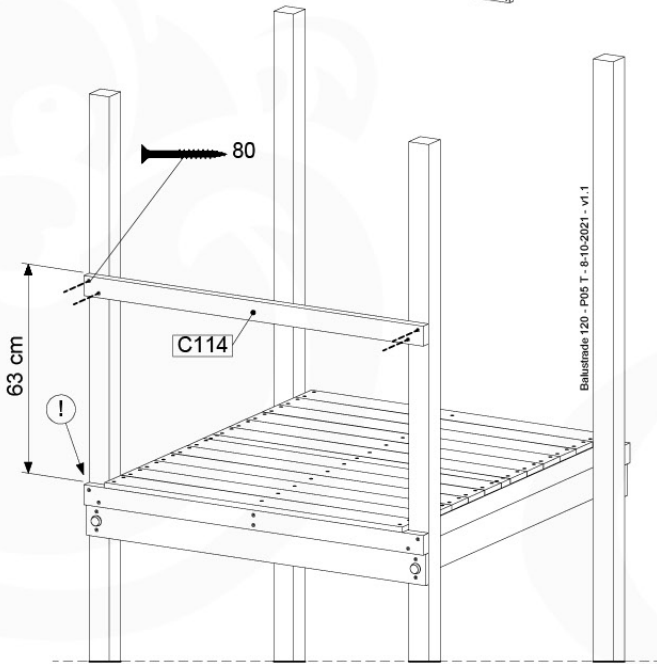

08-1

09 Roof Hut

RF12

	PartNo	PartName	QTY.
Hardware Pack	001_417	Stealth Screw 8x80	4
	002_223	Gap Point Screw T25 - 5x80	22
	002_308	Gap Point Screw T25 - 5x20	10
	023_031	Finishing Washer GPS 5.0	10
Other	123_222	Sheet Canvas Navigator line 1200x1850	1
Timber	C37	Beam 370 mm	4
	C114	Beam 1140 mm	3
	C154	Beam 1540 mm	2

Roof Hut 120 - P02 - 25-11-2020 - v1.0