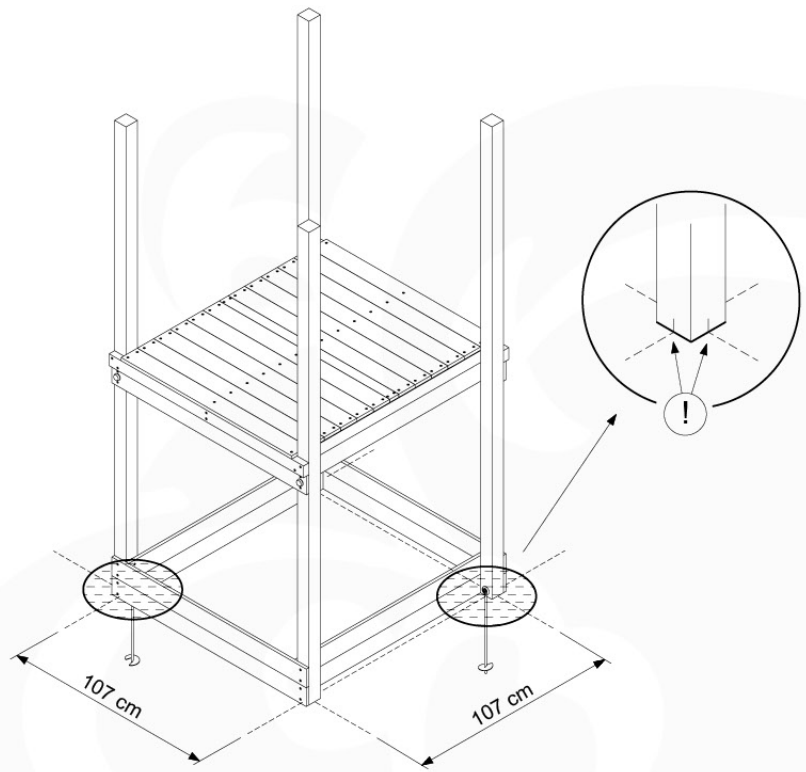

06 Playground Foundation

FD05

06-1

Foundation Plan - P07 - 2/11-2020 - v8

See Foundation Plan 05

07 Base Tower

BT11

	PartNo	PartName	QTY.
Hardware pack	001_406	Stealth Screw 8x45	6
	001_417	Stealth Screw 8x80	4
	002_220	Gap Point Screw T25 - 5x45	118
	002_223	Gap Point Screw T25 - 5x80	20
	022_31x	bpc-base version 3	8
	022_84x	bpc cover	8
Other	007_001	Ground-anchor	2
Timber	A240	Post 70x70 L2400	4
	C114	Beam 1140 mm	5
	D100	Board 1000 mm	14
	D114	Board 1140 mm	12