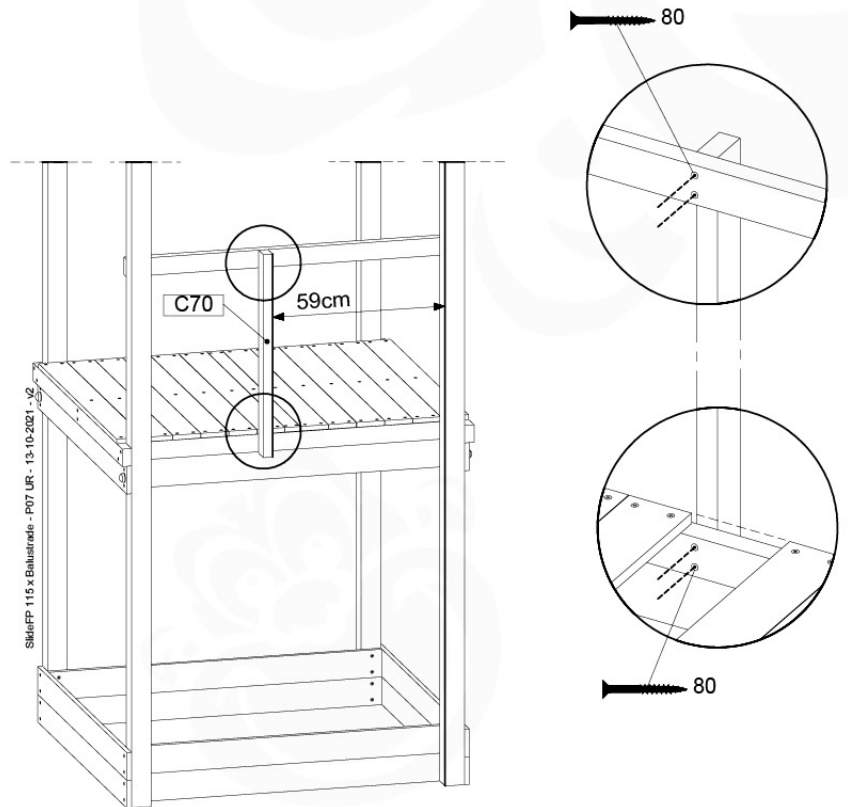

14 Slide Set

SL07

	PartNo	PartName	QTY.
Hardware Pack	000_101	Nail Pan Head	10
	002_220	Gap Point Screw T25 - 5x45	8
	002_223	Gap Point Screw T25 - 5x80	8
	002_308	Gap Point Screw T25 - 5x20	2
Other	120_102	Handgrip set (complete 2x)	1
	123_200	Bumperpad	1
	324_xxx 334_xxx	Wavy Star Slide XL 2200 mm / Wavy Star Slide XXL 2650 mm	1
Timber	C114	Beam 1140 mm	1
	C70	Beam 700 mm	1
	D65	Board 650 mm	2

14-1