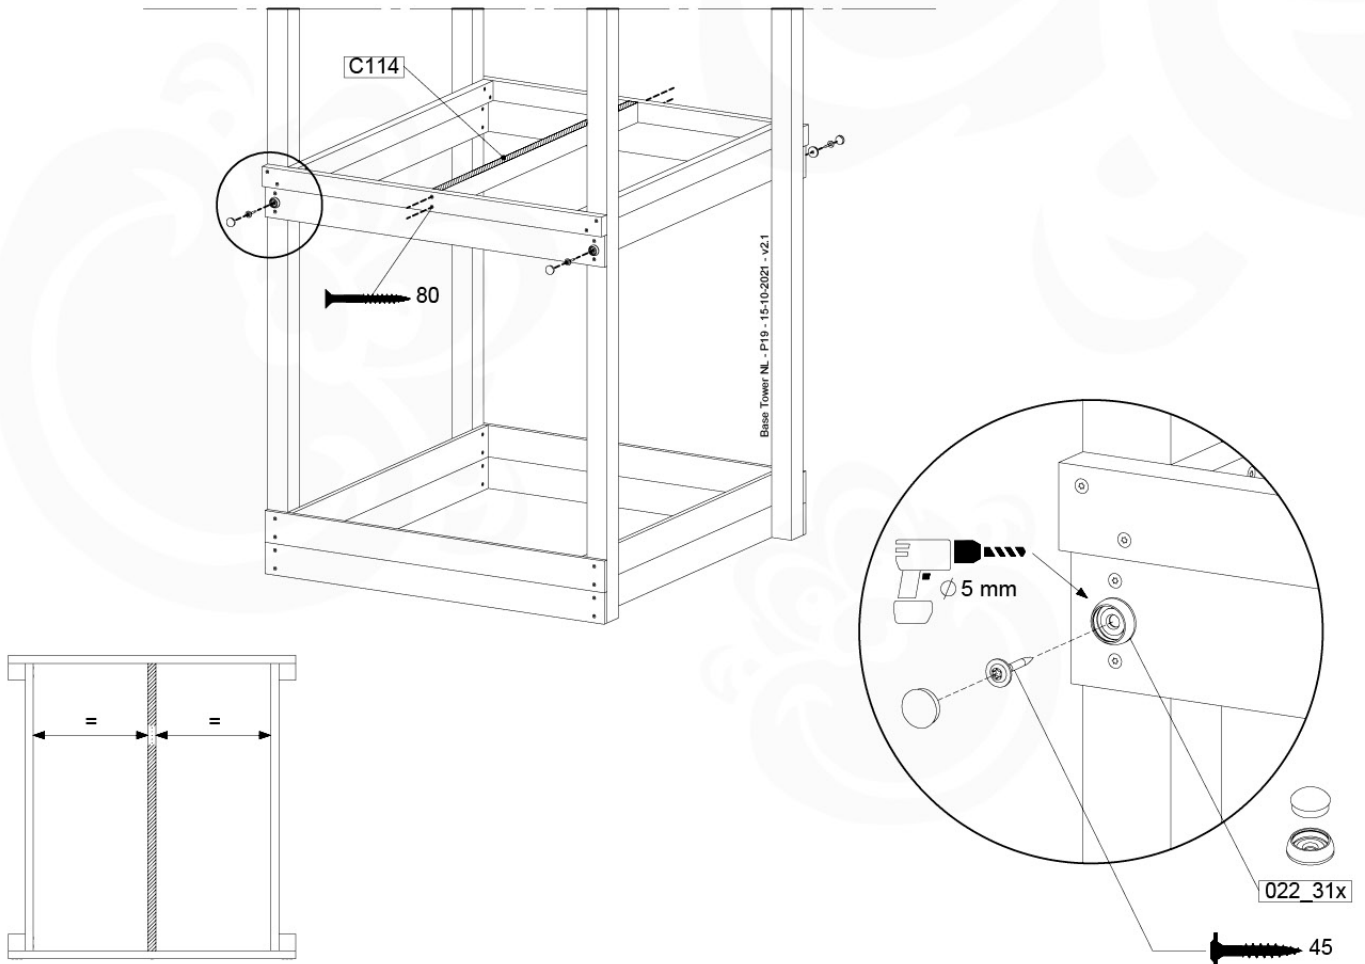

Base Tower NL - P08 - BT11 - 15-10-2021 - v2.1

07-1

07-2

07-3

07-4

08 Balustrade (2x)

BL04

	PartNo	PartName	QTY.
Hardware Pack	002_220	Gap Point Screw T25 - 5x45	24
	002_223	Gap Point Screw T25 - 5x80	4
Timber	C114	Beam 1140 mm	1
	D65	Board 650 mm	6