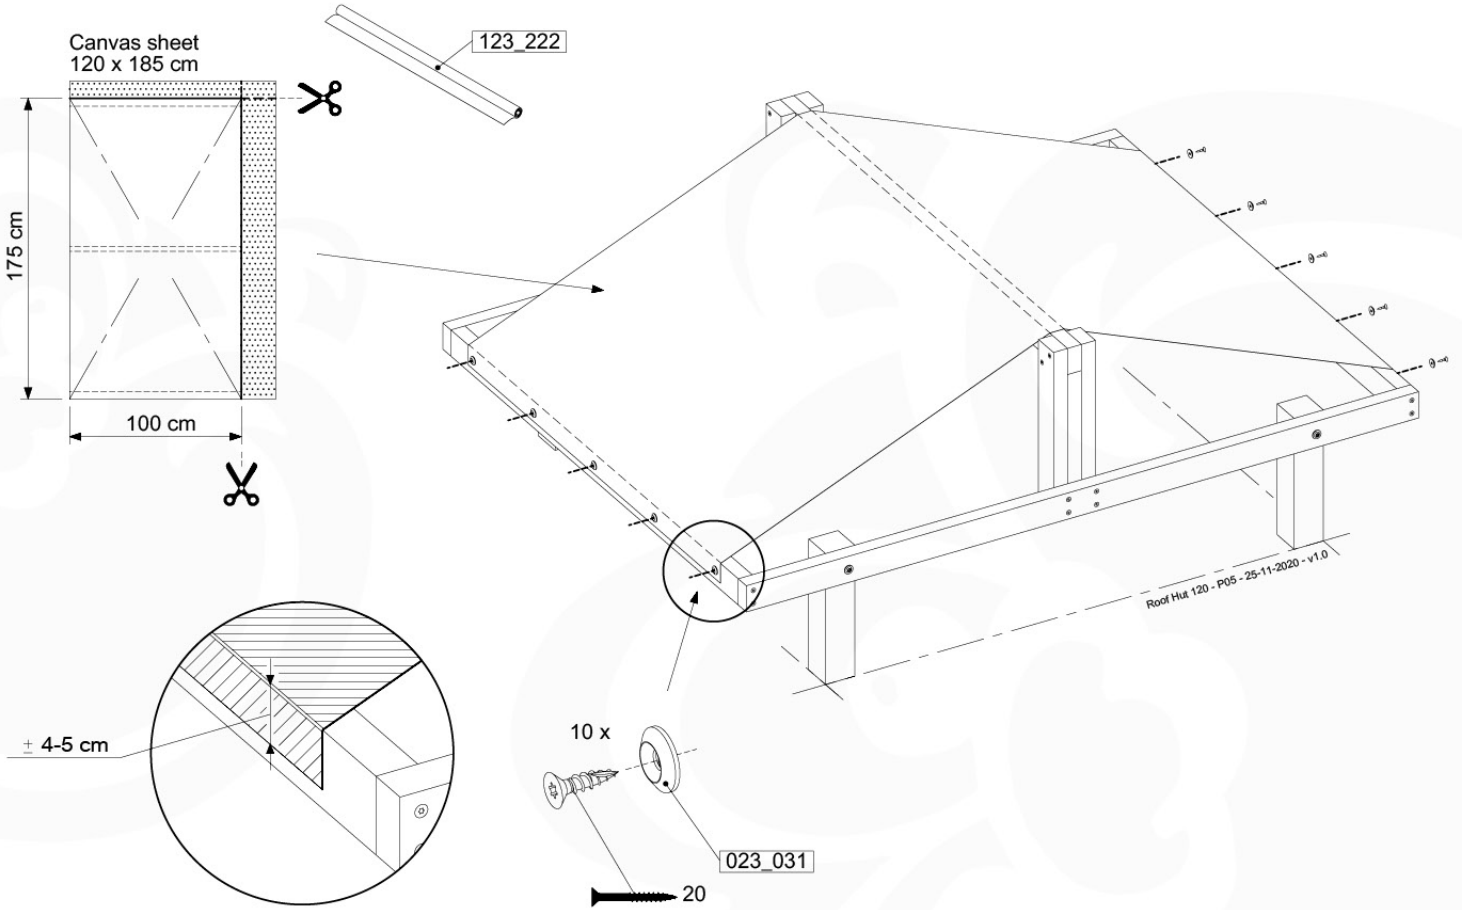

09-3

10 Ladder LA12