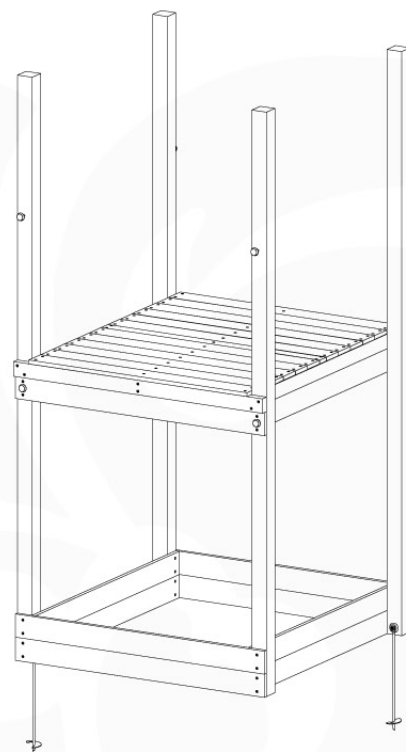

06 Playground Foundation

FD05

06-1

Foundation Plan - P07 - 2/11-2020 - v8

See Foundation Plan 05

07 Base Tower

BT11

	PartNo	PartName	QTY.
Hardware pack	001_406	Stealth Screw 8x45	6
	001_417	Stealth Screw 8x80	4
	002_220	Gap Point Screw T25 - 5x45	118
	002_223	Gap Point Screw T25 - 5x80	20
	022_31x	bpc-base version 3	8
	022_84x	bpc cover	8
Other	007_001	Ground-anchor	2
Timber	A240	Post 70x70 L2400	4
	C114	Beam 1140 mm	5
	D100	Board 1000 mm	14
	D114	Board 1140 mm	12

Base Tower NL - P08 - BT11 - 15-10-2021 - v2.1

07-1

07-2

07-3

07-4

08 Balustrade (2x)

BL04

	PartNo	PartName	QTY.
Hardware Pack	002_220	Gap Point Screw T25 - 5x45	24
	002_223	Gap Point Screw T25 - 5x80	4
Timber	C114	Beam 1140 mm	1
	D65	Board 650 mm	6