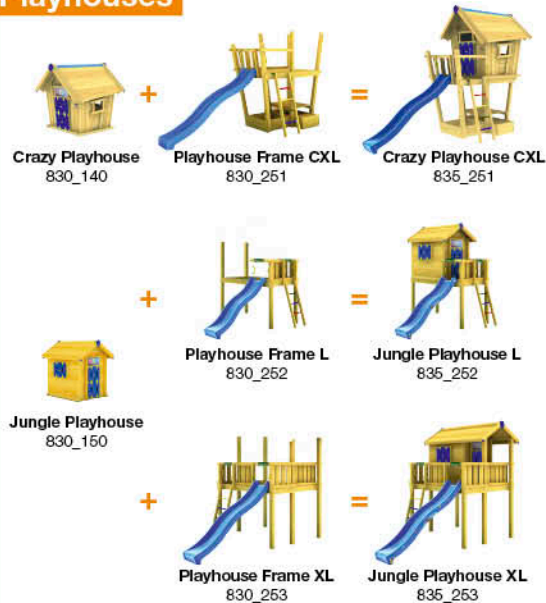

1b'

Crazy Playhouse CXL

1

1'

1a

1a'

1b

1b'

1c'

Jungle Playhouse XL

1a

1b

Playtowers

Playhouses

Modules

Swings

Links

Accessories

Part 2b

Assembly

Bridge Link

870_100

Instructions

Jungle Gym[®]
BACKYARD PLAYGROUNDS