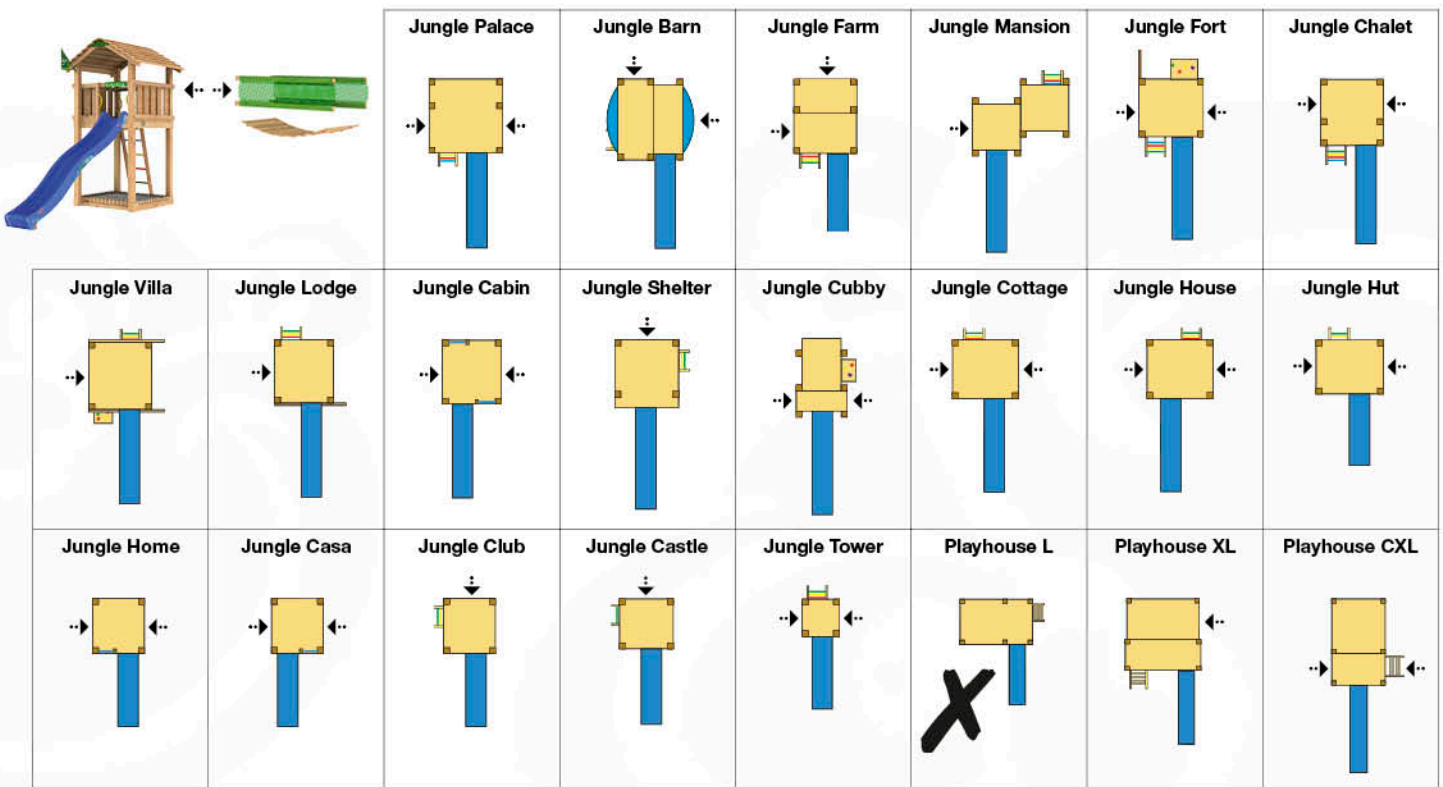

Hardware Bridge Link

100_150

Timber Bridge Link

670_100

4x

5x

14x

16x

19x

1a

1b

1c

2 Playground Planner Bridge Link

3

1x
022_392

B

A

➔ 11

4

2x
123_206

5

- Jungle Barn 2
- Jungle Farm 2
- Jungle Mansion
- Jungle Fort
- Jungle Villa
- Jungle Lodge
- Jungle Cabin
- Jungle Shelter
- Jungle Cottage
- Jungle House
- Jungle Hut
- Jungle Home
- Jungle Casa