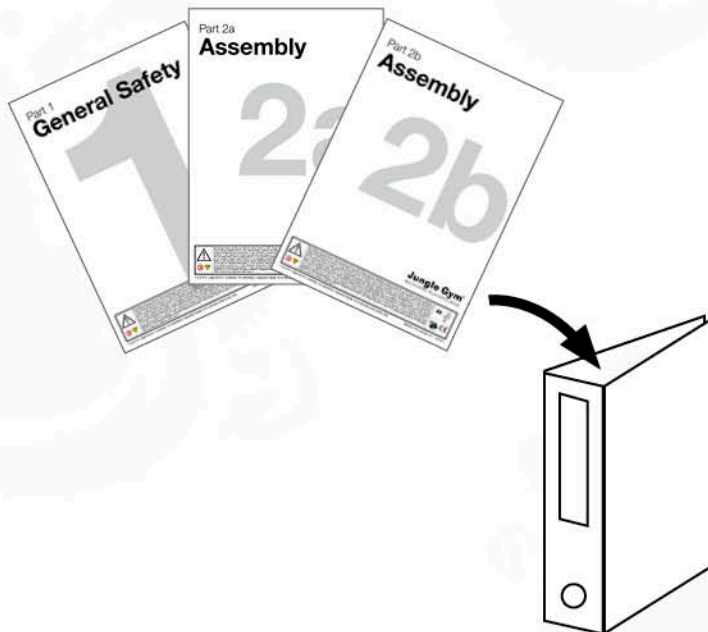

20x
002_051

13'

14 Safety Check

15 Safety Check

16 Product Identification

6x
002_041

1x

17

Playtowers

Playhouses

Modules

Swings

Links

Accessories

v 2.10.1