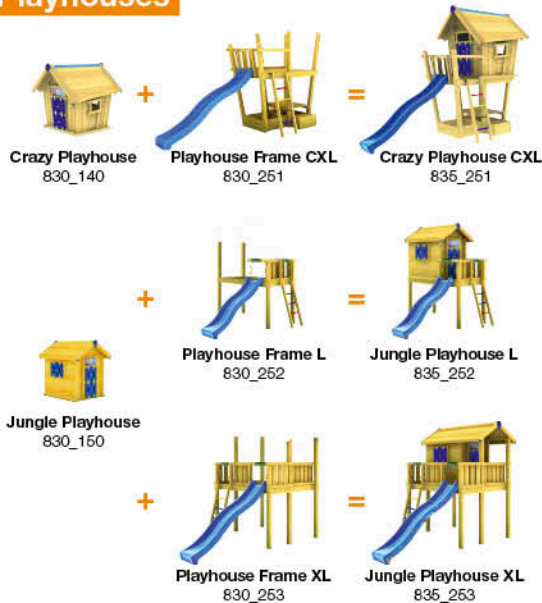

20x
002_051

13'

14 Safety Check

15 Safety Check

16 Product Identification

6x
002_041

1x

17

Playtowers

Playhouses

Modules

Swings

Links

Accessories

v 2.10.1