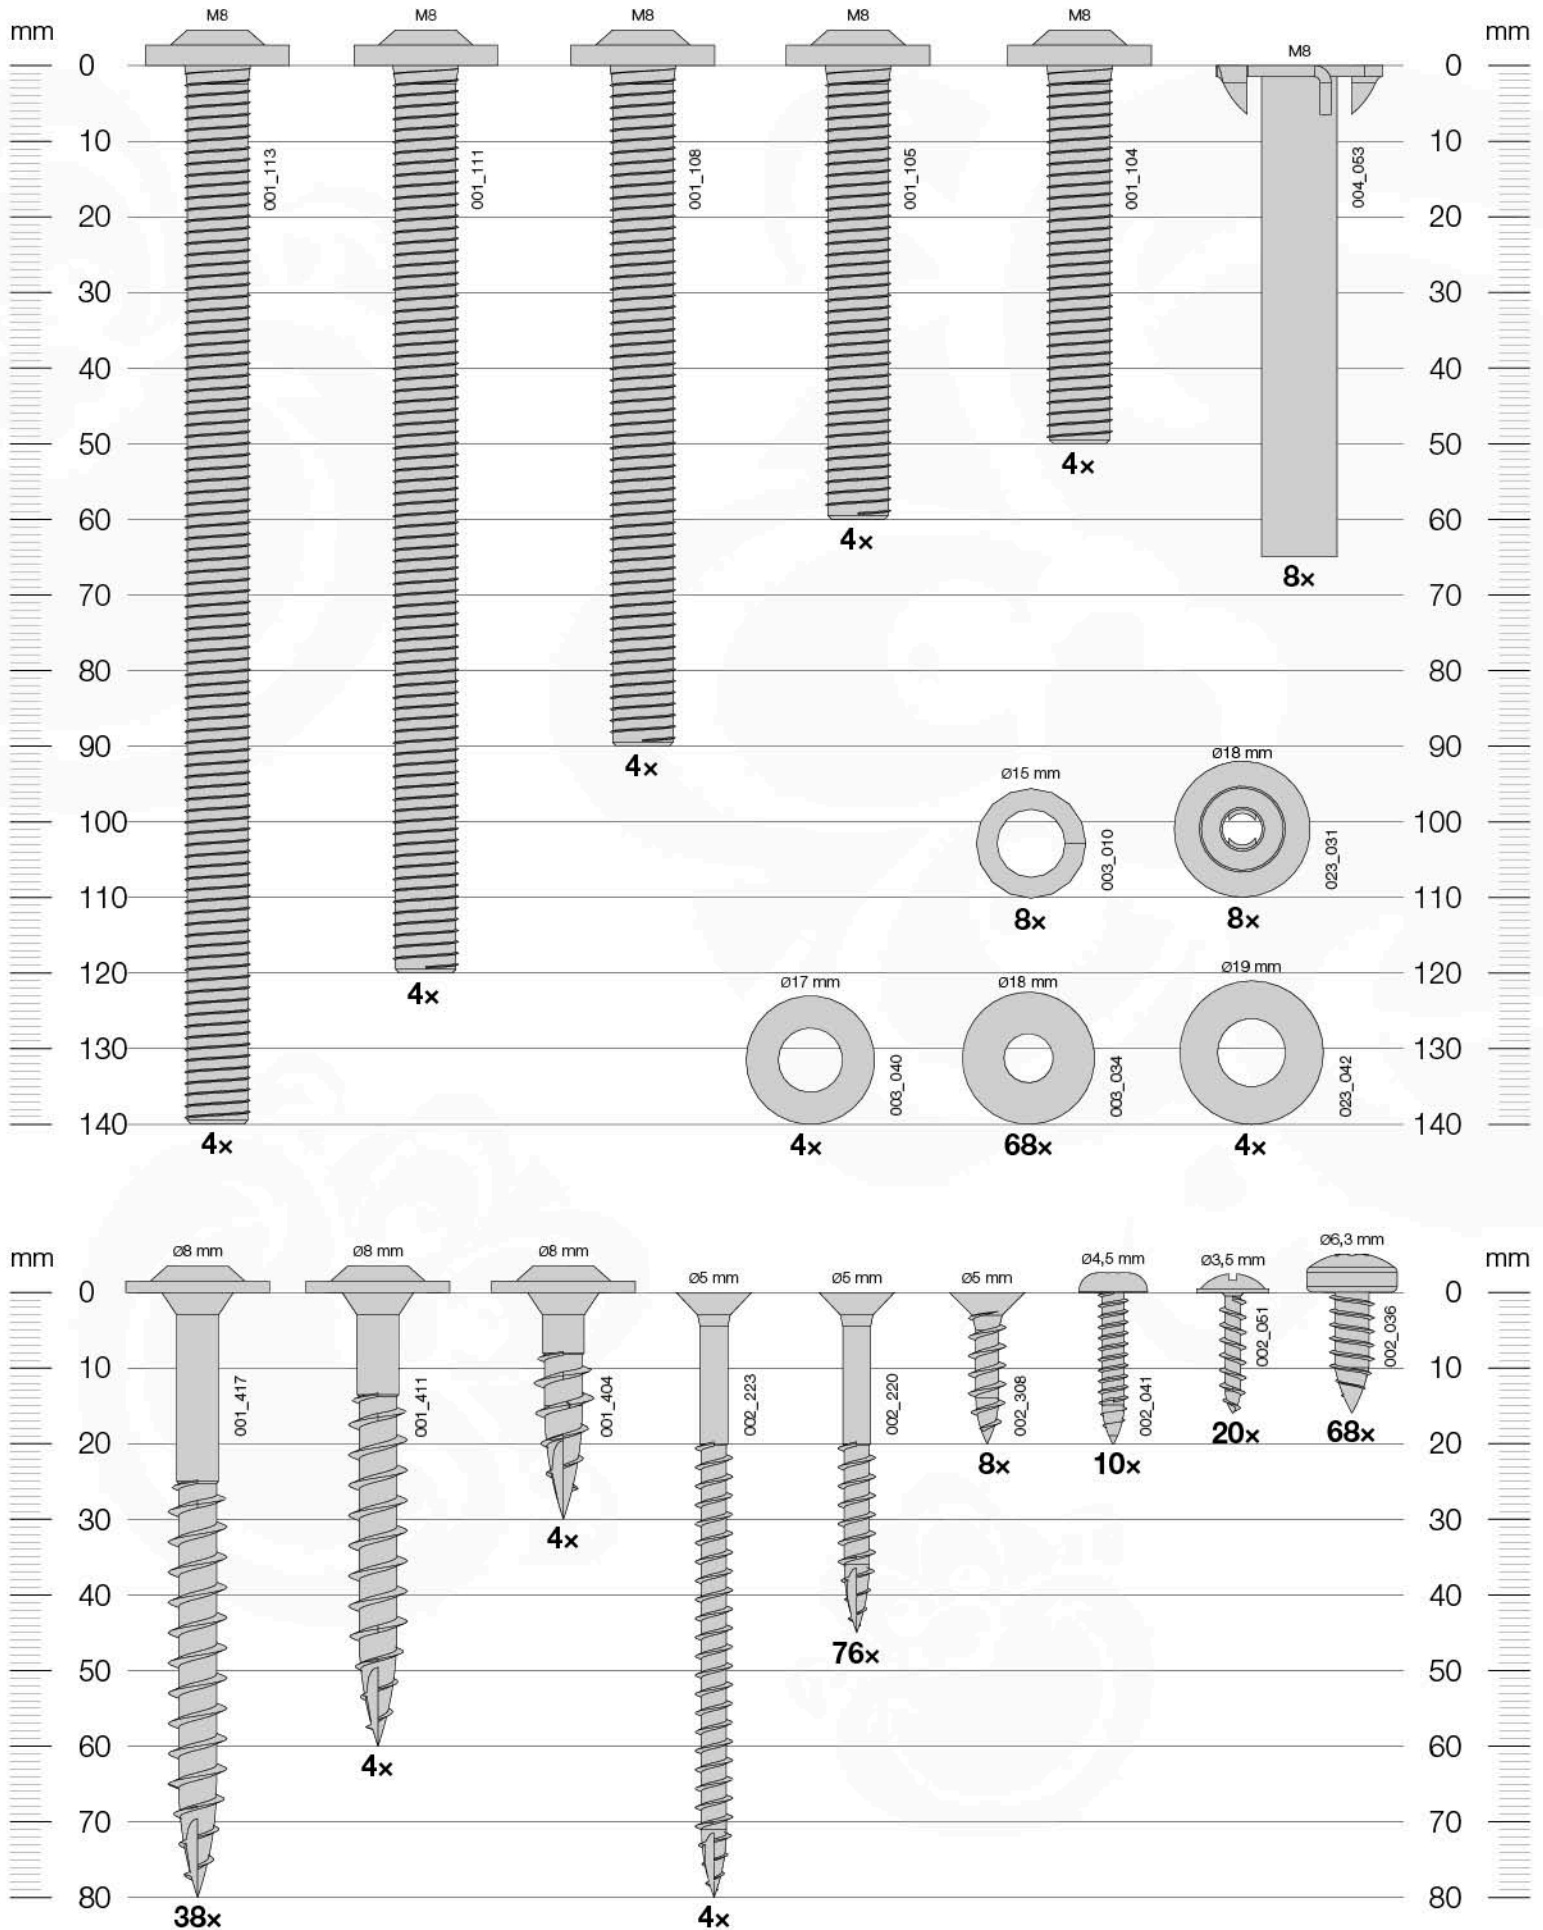

Hardware Bridge Link

100_150

Timber Bridge Link

670_100

4x

5x

14x

16x