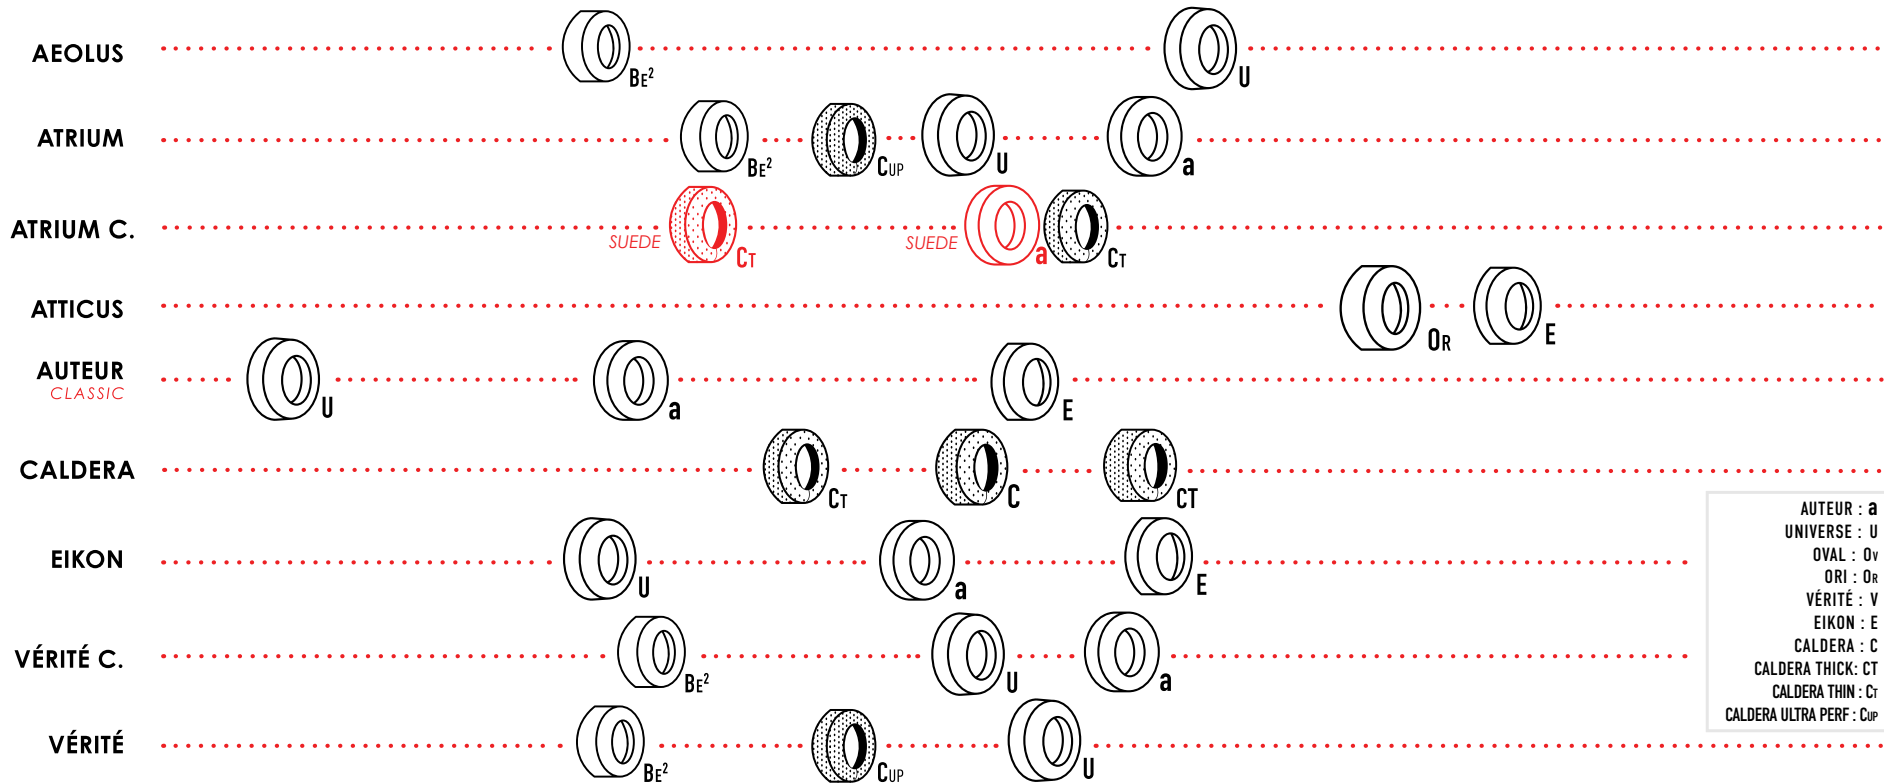

RECOMMENDATION COMPARISON EAR PADS

YOUR HEADPHONE

CLOSED OPEN

YOUR INSTALLED EARPADS

PERF. SOLID

YOUR INCLUDED EARPADS

PERF. SOLID

YOUR WOOD FINISH

HAND-WIPED* WAX OIL

HAND-WIPED* VARNISH OIL

SPRAYED LACQUER

*CLEANING HAND WIPED FINISHES SHOULD ONLY EVER BE DONE USING A DRY CLOTH

SUEDE

COWHIDE

LAMBSKIN

PROTEIN

HYBRID

AUTEUR : a
 UNIVERSE : U
 OVAL : Ov
 ORI : Or
 VÉRITÉ : V
 EIKON : E
 CALDERA : C
 CALDERA THICK : CT
 CALDERA THIN : Ct
 CALDERA ULTRA PERF : CUP

BRIGHT

WARM