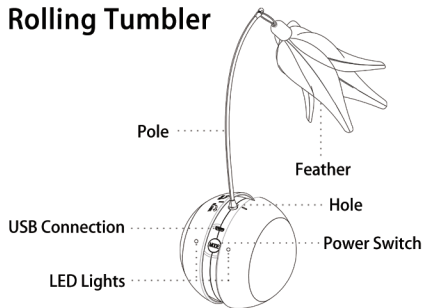

Attention

1. It must be power off and can't use during charging.
2. Remove all packaging before using it with pets.
3. Please place product on a flat and dry ground, away from water, fire, high-heat and dirty place.
4. It isn't recommended to use product on shag carpet.
  The fluff will cause the ball to get stuck.
5. It can't be wash, please wipe it with cloth if any dirty.
6. Feather can be buy and replace if dirty or damaged.
7. Feathers have been passed safety tests and sterilized at high temperatures, please feel relieved to use.

Warning

1. The product is designed for pets only, not for kids.
  Keep it out of reach of children to prevent accidents.
2. Please remove it from pets if any broken or deform.
3. It will affect environment if discard product casually.
  Please dispose of properly.

Rolling Tumbler