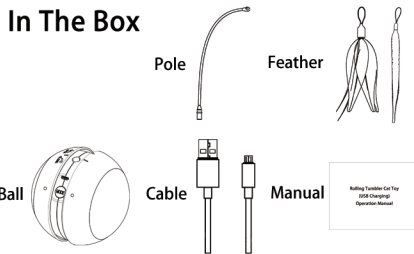

In The Box

Product Parameter

Size	9 x 9 x 23cm
Weight	175g
Material	ABS + PP
Voltage	3.7V

Battery Specification

Type	Li-Polymer Battery
Capacity	300mAh
Charge Time	0.75 - 1Hour
Work Time	1.5 - 10Hours

Rolling Tumbler Cat Toy (USB Charging) Operation Manual