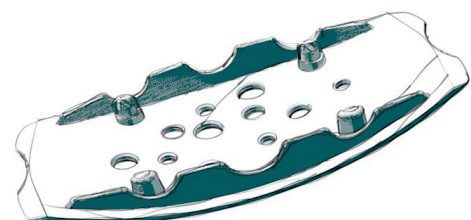

Poopoopeedo : the cat litter-shelter box as aesthetic as functional !

Poopoopeedo is a design egg shaped litter box with a pop and harmonious look never seen before. In addition to being aesthetically attractive, it is declined in 7 trendy colors to satisfy everyone's taste.

Convenient for both you cat and yourself, it consists of two stackable hulls maintained by 7 grip points so that the cat's passage does not lift the lid. Thanks to the cat paw shaped handle on the top hull, they are easily separable in order to conveniently transfer the bottom hull's content into a trash bag.

Cat paw shaped handle

The opening size allows any cat to access easily into its litter box, while it limits at most litter projections and avoids spreading throughout the place.

Ultra resistant and ecological material, the plastic used is 100% recyclable and resists to the acidity of cat's urine.

Accessories are discreetly and carefully integrated inside the lid, so as to avoid losing them while hiding them.

Ergonomic and easily washable shovel clipped inside the lid, will allow you to clean your litter in any simplicity.