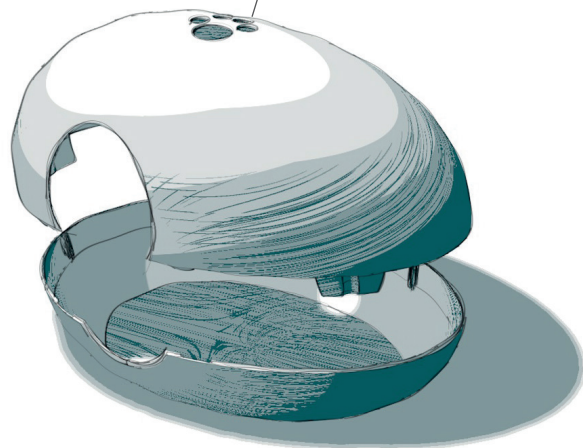

Accessories are discreetly and carefully integrated inside the lid, so as to avoid losing them while hiding them.