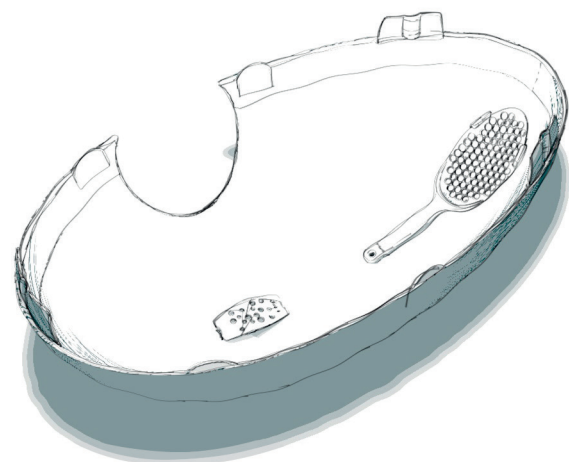

Poopoopeedo : the cat litter-shelter box as aesthetic as functional !

Poopoopeedo is a design egg shaped litter box with a pop and harmonious look never seen before. In addition to being aesthetically attractive, it is declined in 7 trendy colors to satisfy everyone's taste.

Convenient for both you cat and yourself, it consists of two stackable hulls maintained by 7 grip points so that the cat's passage does not lift the lid. Thanks to the cat paw shaped handle on the top hull, they are easily separable in order to conveniently transfer the bottom hull's content into a trash bag.

Cat paw shaped handle

The opening size allows any cat to access easily into its litter box, while it limits at most litter projections and avoids spreading throughout the place.

Ultra resistant and ecological material, the plastic used is 100% recyclable and resists to the acidity of cat's urine.

Accessories are discreetly and carefully integrated inside the lid, so as to avoid losing them while hiding them.

Ergonomic and easily washable shovel clipped inside the lid, will allow you to clean your litter in any simplicity.