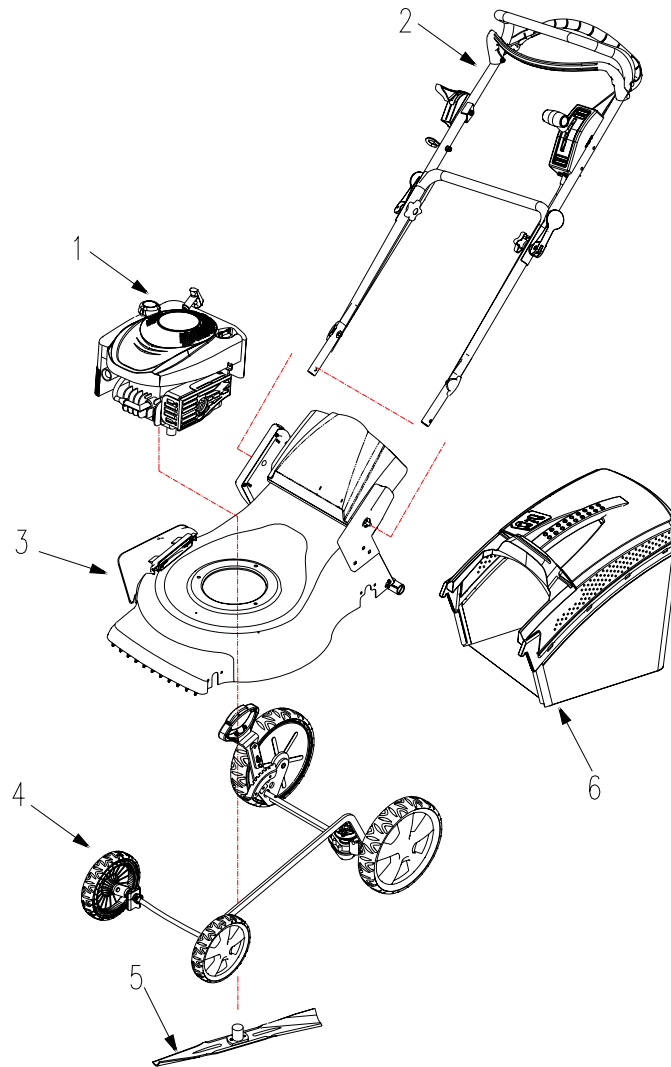

## CONTENTS

---

MOWER ASSEMBLY .....	1
HANDLEBAR & CONSOLE .....	2
MOWER DECK ASSEMBLY .....	4
DRIVE ASSEMBLY .....	6
BLADE ASSEMBLY .....	8
GRASS BAG ASSEMBLY .....	9

REF NO.	PARTNO.	DESCRIPTION	QUANTITY
1	126T020196	Engine	1
2	2016020	Handlebar & Console	1
3		Mower Deck Assembly	1
4		Drive Assembly	1
5		Blade Assembly	1
6	2012600A	Grass Bag Assembly	1

# HANDLEBAR & CONSOLE

REFNO.	PARTNO.	DESCRIPTION	QUANTITY
7	2016014	Upper Handle	1
8	B97.1-6	Flat Washer 6	6
9	B/T896-5	E-Chip 5	4
10	2003013	Axle Pin	4
11	2003016	Flywheel Brake Lever	1
12	B5787-655	Bolt M6×55	1
13	2011343	Bellevill spring	1
14	2000035	Bronze Bushing	2
15	B6182-6	Nut M6	4
16	2011338	Permanent seat	2
17	2003012	Shift lever Assembly	1
18	WORD18.6-05	Rope Guide	1
19	2215300	Throttle Control System	1
21	B5787-616	Bolt M6×16	1
22	2003022	Washer	2
23	2003023	Pin roll	2
24	2003021	Screw Stem	2
25	2003024	Quick fix handle	2
26	XSZ56-1-09	Knob Nut M8	2
27	2003015	Lower Handle	1
28	2003007	Switch	2
29	B5787-820	Square Neck Bolt M8×20	2
30	B6182-8	Nylon Insert Lock Nut M8	2
31	2003008	Compress Spring	2
32	2003010	Hair Pin	2
33	B/T879-212	Spring Pin 2×12	2
34	2003009	Spring Seat	2
54	2011031	Cable clamp	2
122	2016016	Clutch arrows	1
124	B845-4213	Self-tapping screwM4.2*13	2
125	2011318	Hand shank	1
126	2011313	cover	1
127	2203355	Embrace brake arrows	1
129	2011314	handle sleeve	1
131	B818-410	Screw M4*10	1
132	2011335	Barrows speed	1