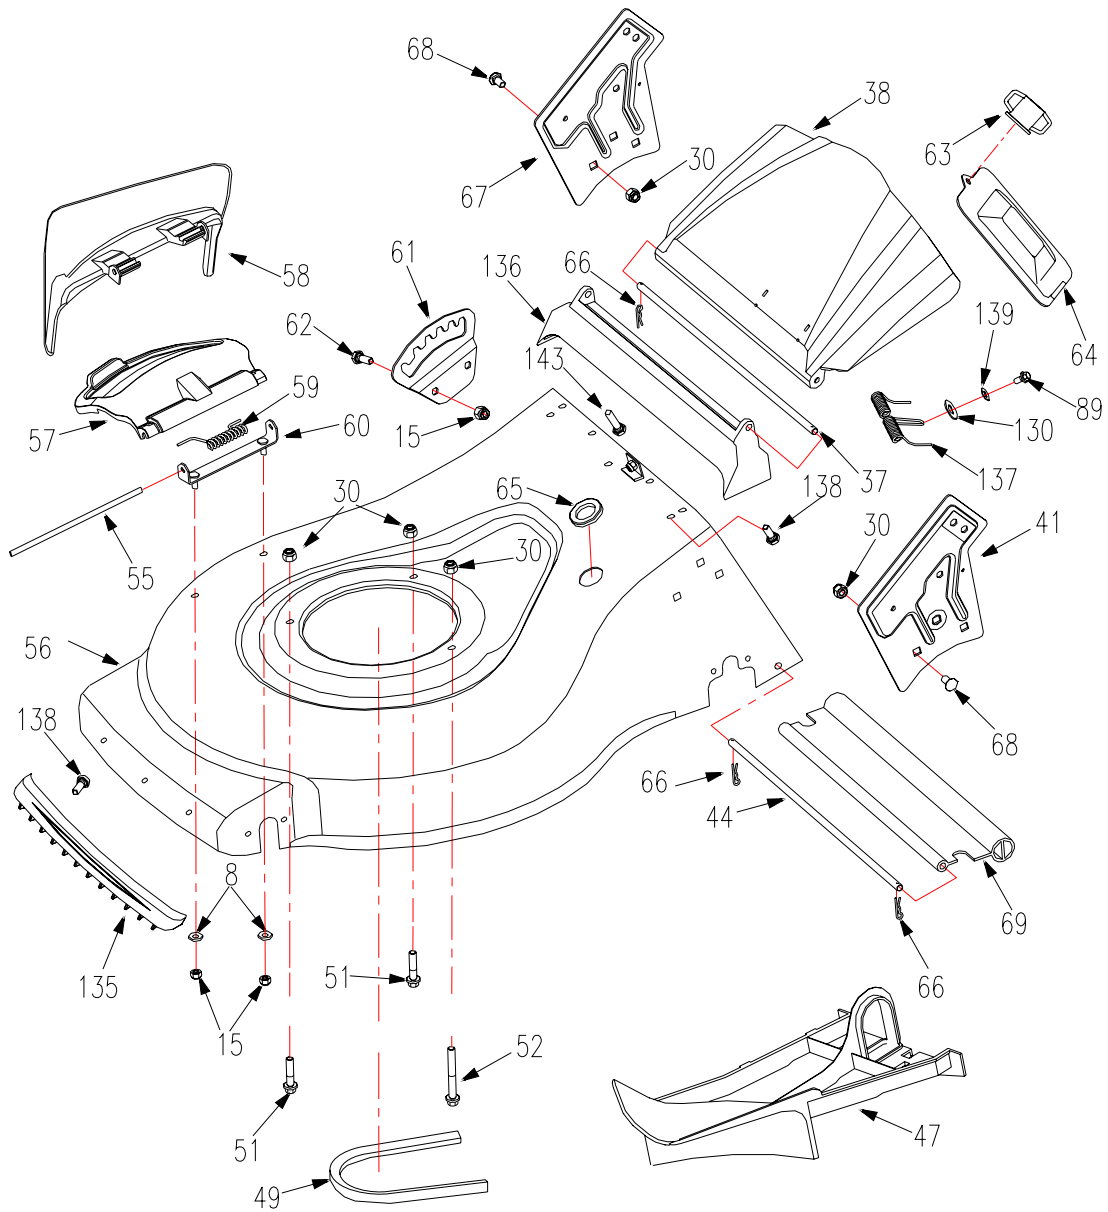

MOWER DECK ASSEMBLY

MOWER DECK ASSEMBLY

REF	PARTNO.	DESCRIPTION	QUANTITY
8	B97.1-6	Flat Washer 6	2
15	B6182-6	Nylon Insert Lock Nut M6	4
30	B6182-8	Nylon Insert Lock Nut M8	6
37	2100350	Rod, Rear Cover	1
38	2100466	Rear Cover	1
41	2012007	Left Bracket	1
44	2000006	Rod. Rear Guard	1
47	2012010★	Mulching Plug	1
49	2011008A	Belt 3LP835 (V10*835)	1
51	B5787-835	Hex Hd. Flange Bolt M8x35	2
52	B5787-865	Hex Hd. Flange Bolt M8x65	1
55	2000019	Pivot Shaft	1
56	2012820A	Mower Deck	1
57	2000016	Mulch Cover	1
58	2000017	Side Discharge Chute	1
59	2200021	Torsion Spring	1
60	2213000	Mounting Bracket	1
61	2012004	Height Adjustment Rack	1
62	B5787-616	Hex Hd. Flange Bolt M6x16	2
63	2100012	Nut Washer	1
64	2008011	Guard	1
65	4LZ2.16.4-04	Rubber Ring	1
66	B91-216	Spring Pin 2x16	4
67	2012008	Right Bracket	1
68	B801-816	Hex Hd. Flange Bolt M8x16	6
69	XSS46-15	Rear Guard	1
89	B5787-620	Hex Hd. Flange Bolt M6x20	1
130	B96-6	Flat Washer 6	1
135	2013009	Grass comb	1
136	2012003	Rear Cover Rack	1
137	2012006	Torsion Spring	1
138	B5285-5513F	Self-screw ST5.5X13F	6
143	B5285-5519C	Self-screw ST5.5X19C	4
139	B93-6	Flat Washer 6	1

NOTE: "★" is an option to ALL listed models