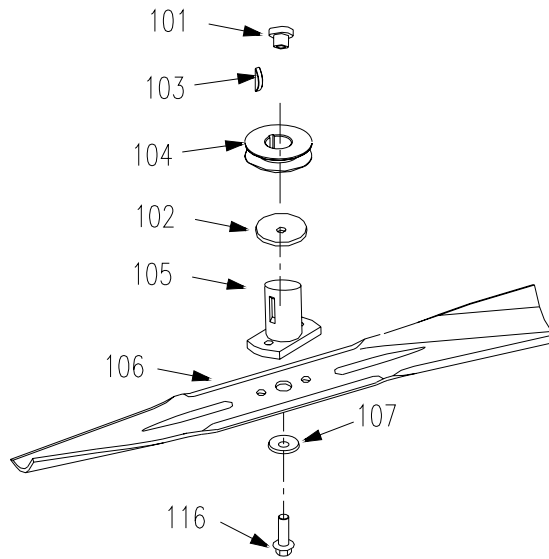

BLADE ASSEMBLY

REF NO.	PARTNO.	DESCRIPTION	QUANTITY
101	1819001	Blade Bolt	1
102	2011342	Washer	1
103	XSZ56-2-20	Woodruff key	1
104	86022	Pully	1
105	2016012	Blade adaptor	1
106	2000002	Blade	1
107	XSZ56-2-17	Spacer	1
116	2200010	Blade Bolt	1