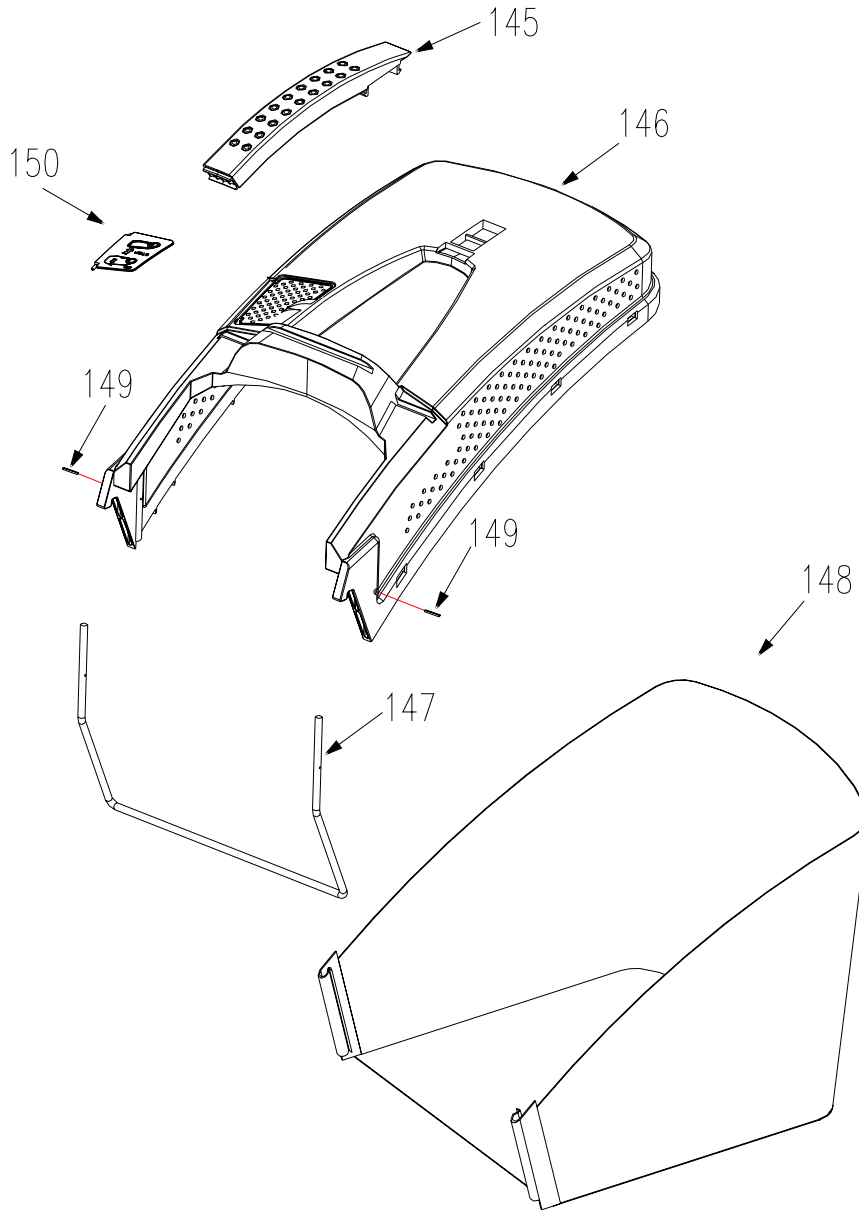

# DRIVE ASSEMBLY

REF	PARTNO.	DESCRIPTION	QUANTITY
15	B6182-6	Nylon Insert Lock Nut M6	10
33	B/T879-212	Spring Pin 2x12	1
62	B5787-616	Hex Hd. Flange Bolt M6x16	9
70	2012701	Switch	1
71	2012703	Compress Spring	1
72	2012702	Handle Seat	1
75	2012710	Rear Handle	1
76	2012720	Rear Axle	1
77	B97.1-12	Washer 12	3
78	B955-12	Flat Washer 12	4
79	84653	GT Transmission	1
80	B/T896-9	E-Chip 9	2
81	01110	11 " Rear Wheel	2
82	2200033	Pinion Gear, Right	1
83	0110001	Cover	2
84	XSZ56-2-06	E-Chip 19	2
85	2207002A	Bearing Housing	2
86	2207003	Bearing 8806	2
87	2207001	Bronze Bushing	2
88	2007006	Bronze Bushing	1
89	B5787-620	Hex Hd. Flange Bolt M6x20	2
90	2012012	Spacer	2
92	00800	8 " Fore wheel	2
93	2012900	Front Axle	1
95	2016011	Fixed plate	1
96	2200032	Pinion Gear, Left	1
97	2007401	Bronze Bushing	2
98	B879-516	Pin 5x16	2
99	B5787-816	Hex Hd. Flange Bolt M8x16	4
117	2201002	Wheel Bearing	4
118	00801	Hub Cap	2
119	01111	Hub Cap	2
120	WORD18-01	Bearing	4
121	XSZ56-2-08	Roll Pin	2
140	2012200	Haul Shank Seam	1
141	2200053	Tension Spring	1
142	XSZ56-1-17	Hair Pin	2
144	2000086	Flat Washer 8	1

# BLADE ASSEMBLY

REF NO.	PARTNO.	DESCRIPTION	QUANTITY
101	1819001	Blade Bolt	1
102	2011342	Washer	1
103	XSZ56-2-20	Woodruff key	1
104	86022	Pully	1
105	2016012	Blade adaptor	1
106	2000002	Blade	1
107	XSZ56-2-17	Spacer	1
116	2200010	Blade Bolt	1