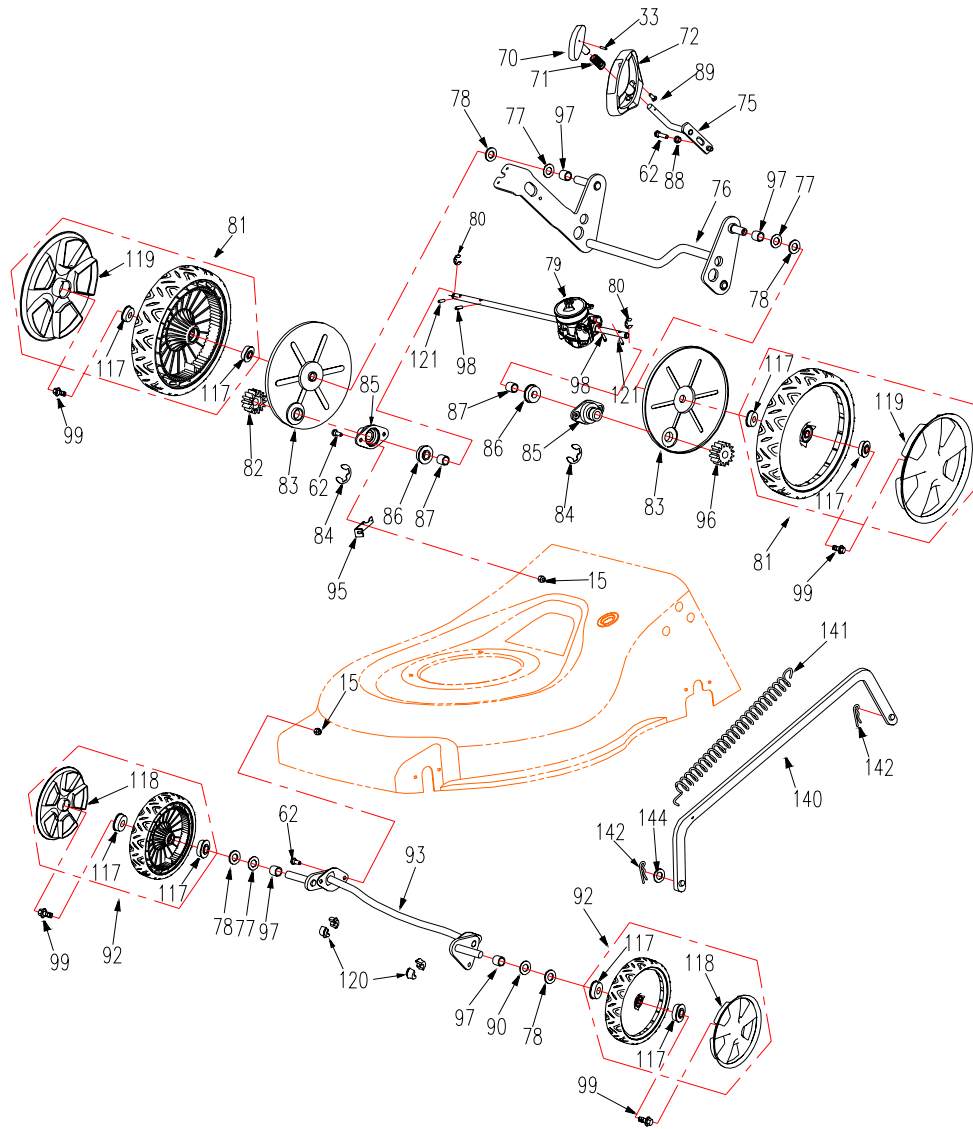

DRIVE ASSEMBLY

REF	PARTNO.	DESCRIPTION	QUANTITY
15	B6182-6	Nylon Insert Lock Nut M6	10
33	B/T879-212	Spring Pin 2x12	1
62	B5787-616	Hex Hd. Flange Bolt M6x16	9
70	2012701	Switch	1
71	2012703	Compress Spring	1
72	2012702	Handle Seat	1
75	2012710	Rear Handle	1
76	2012720	Rear Axle	1
77	B97.1-12	Washer 12	3
78	B955-12	Flat Washer 12	4
79	84653	GT Transmission	1
80	B/T896-9	E-Chip 9	2
81	01110	11 " Rear Wheel	2
82	2200033	Pinion Gear, Right	1
83	0110001	Cover	2
84	XSZ56-2-06	E-Chip 19	2
85	2207002A	Bearing Housing	2
86	2207003	Bearing 8806	2
87	2207001	Bronze Bushing	2
88	2007006	Bronze Bushing	1
89	B5787-620	Hex Hd. Flange Bolt M6x20	2
90	2012012	Spacer	2
92	00800	8 " Fore wheel	2
93	2012900	Front Axle	1
95	2016011	Fixed plate	1
96	2200032	Pinion Gear, Left	1
97	2007401	Bronze Bushing	2
98	B879-516	Pin 5x16	2
99	B5787-816	Hex Hd. Flange Bolt M8x16	4
117	2201002	Wheel Bearing	4
118	00801	Hub Cap	2
119	01111	Hub Cap	2
120	WORD18-01	Bearing	4
121	XSZ56-2-08	Roll Pin	2
140	2012200	Haul Shank Seam	1
141	2200053	Tension Spring	1
142	XSZ56-1-17	Hair Pin	2
144	2000086	Flat Washer 8	1