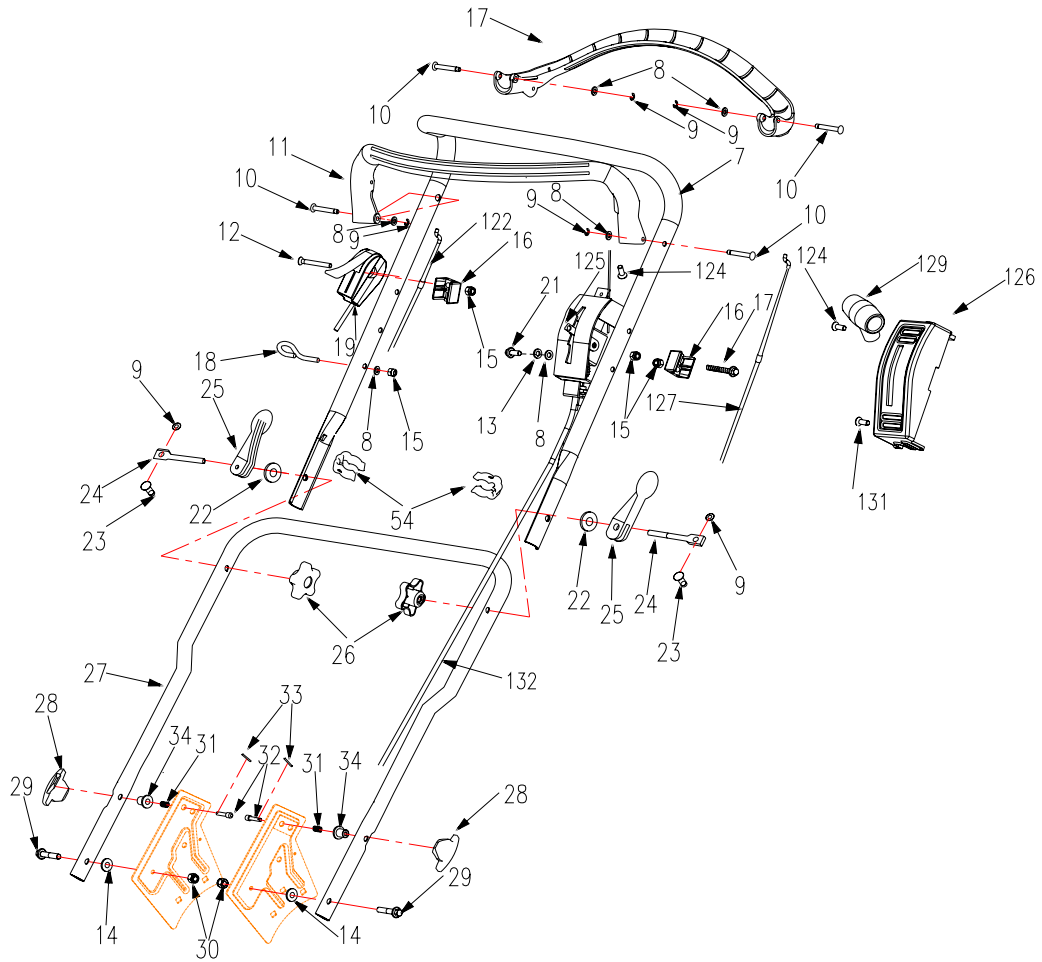

## CONTENTS

---

MOWER ASSEMBLY .....	1
HANDLEBAR & CONSOLE .....	2
MOWER DECK ASSEMBLY .....	4
DRIVE ASSEMBLY .....	6
BLADE ASSEMBLY .....	8
GRASS BAG ASSEMBLY .....	9

REF NO.	PARTNO.	DESCRIPTION	QUANTITY
1	126T020196	Engine	1
2	2016020	Handlebar & Console	1
3		Mower Deck Assembly	1
4		Drive Assembly	1
5		Blade Assembly	1
6	2012600A	Grass Bag Assembly	1

# HANDLEBAR & CONSOLE

REFNO.	PARTNO.	DESCRIPTION	QUANTITY
7	2016014	Upper Handle	1
8	B97.1-6	Flat Washer 6	6
9	B/T896-5	E-Chip 5	4
10	2003013	Axle Pin	4
11	2003016	Flywheel Brake Lever	1
12	B5787-655	Bolt M6×55	1
13	2011343	Bellevill spring	1
14	2000035	Bronze Bushing	2
15	B6182-6	Nut M6	4
16	2011338	Permanent seat	2
17	2003012	Shift lever Assembly	1
18	WORD18.6-05	Rope Guide	1
19	2215300	Throttle Control System	1
21	B5787-616	Bolt M6×16	1
22	2003022	Washer	2
23	2003023	Pin roll	2
24	2003021	Screw Stem	2
25	2003024	Quick fix handle	2
26	XSZ56-1-09	Knob Nut M8	2
27	2003015	Lower Handle	1
28	2003007	Switch	2
29	B5787-820	Square Neck Bolt M8×20	2
30	B6182-8	Nylon Insert Lock Nut M8	2
31	2003008	Compress Spring	2
32	2003010	Hair Pin	2
33	B/T879-212	Spring Pin 2×12	2
34	2003009	Spring Seat	2
54	2011031	Cable clamp	2
122	2016016	Clutch arrows	1
124	B845-4213	Self-tapping screwM4.2*13	2
125	2011318	Hand shank	1
126	2011313	cover	1
127	2203355	Embrace brake arrows	1
129	2011314	handle sleeve	1
131	B818-410	Screw M4*10	1
132	2011335	Barrows speed	1