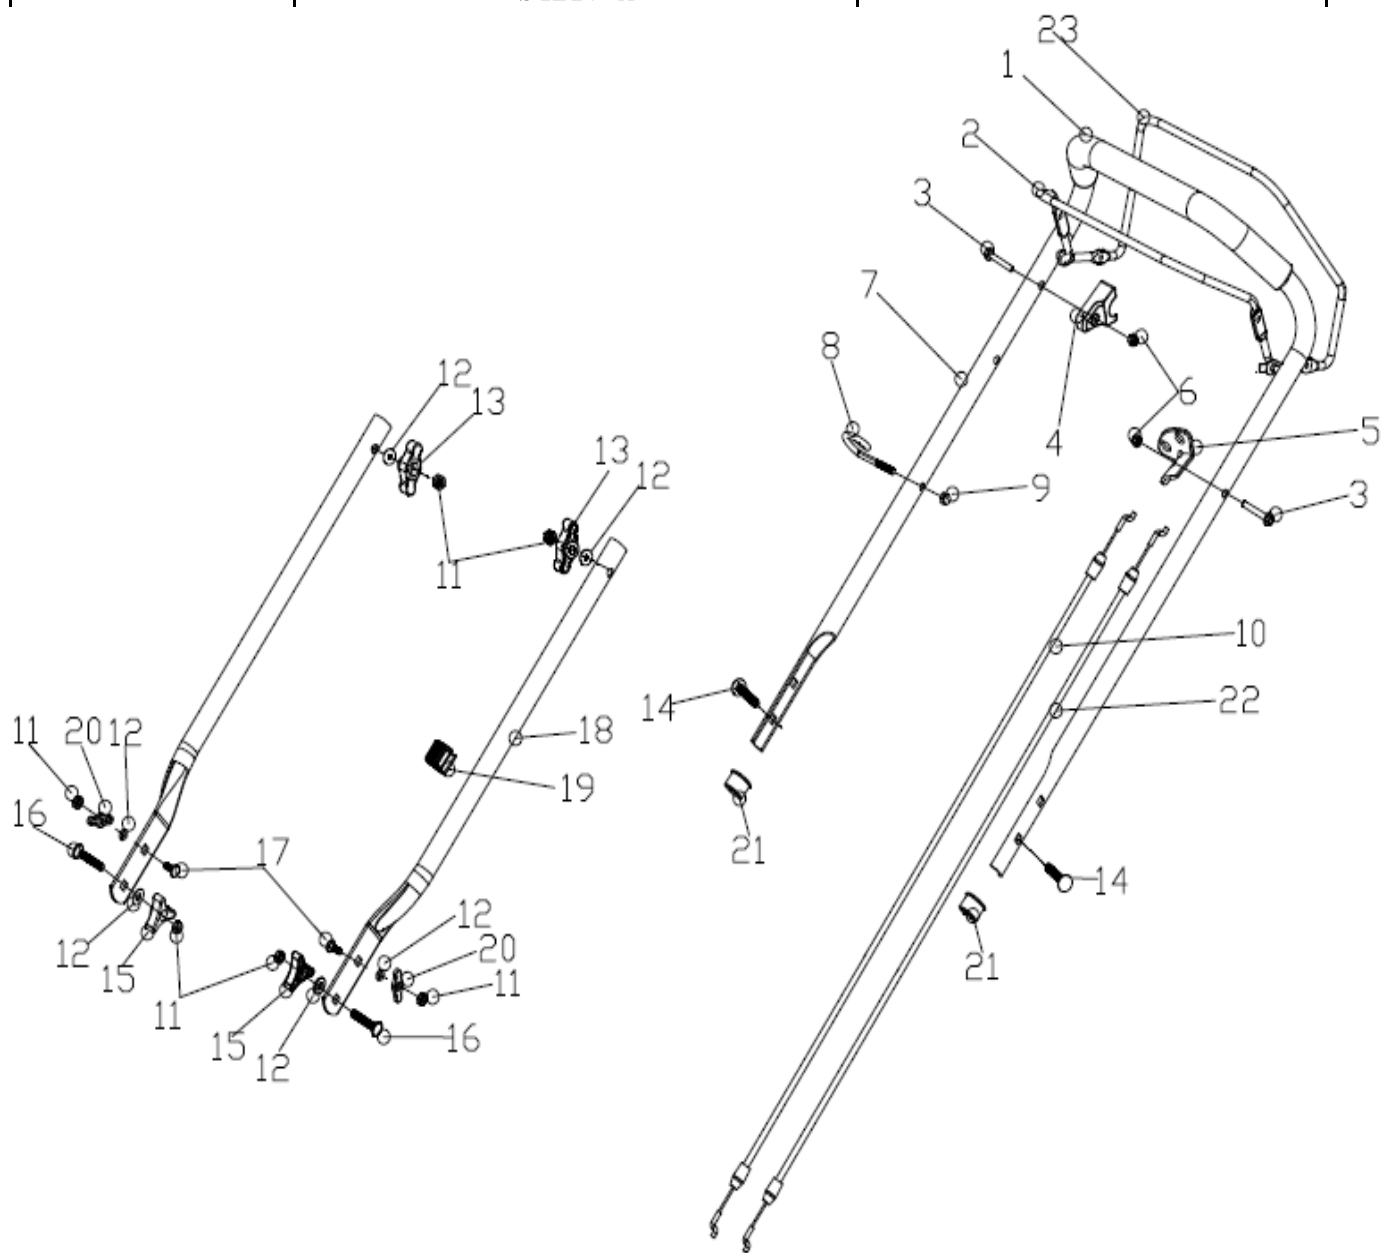

3	20880300000	wheel assy.	
4	20620240830	outer cover of hub	
5	20880351830	wheel assy.	
6	60010110000	wheel punch bearing	
7	20390030000	rear discharge base	
8	20620250830	outer cover of hub	

9	60320060000	v belt	
10	60140080000	Hexagon nut	

1	T545230	petrol engine		1
2	60170600000	Phillips flat head self tapping screw		2
3	60190030000	Large flat washer		2
4	60150080000	Self-locking nut		3
5	20390030000	rear discharge base		2
6	20390020000	rear discharge base		1
7	60060540000	Bolt		3
8	60150020000	Hex lock nut		6
9	70070430000	right bracket		1
10	60040020000	Half round head square neck bolts		6
11	60150080000	Self-locking nut		6
12	60060520000	Bolt		6
13	70180320830	Height Adjustment Pull Rod		1
14	60170290000	Phillips flat head self tapping screw		5
15	70740950130	deck assy.		1
16	70250150000	height adjustment board		1
17	70070440000	right bracket		1
18	60370020000	"O" ring		1
19	20460010000	inlet		1
20	601600100001	Pipe connector nut		1
21	20590020000	cable stopper		1
22	70290200000	Displacement pressure plate after		2
23	20160140000	mulching plug		1

1	20620240830	outer cover of hub	2
2	60150090000	Self-locking nut	2
3	60010110000	wheel punch bearing	4
4	20880351830	wheel assy.	2
5	70840240000	front drive assy.	1
6	60300030000	R type pin	1

1	60300030000	R type pin	1
2	70300170000	Ratchet Wheel L	1
3	60290080000	bratchet pin	2
4	21070040000	selfpropelled ratchet washer	4
5	60240060000	spring washer	6
6	70300180000	Ratchet Wheel L	1
7	70860340000	self-propelled assy.	1
8	20620250830	outer cover of hub	2
9	60150090000	Self-locking nut	2
10	60010110000	wheel punch bearing	4
11	20880300000	wheel assy.	2
12	20610150000	inner cover of hub	2
13	20270010830	height adjustment ball	1
14	20430030440	rear wheel axle sleeve	2
15	60410630000	selfpropelled spring	1
16	70850730000	rear drive assy.	1
17	60320060000	v belt	1
18	70050270000	Brake spring	1