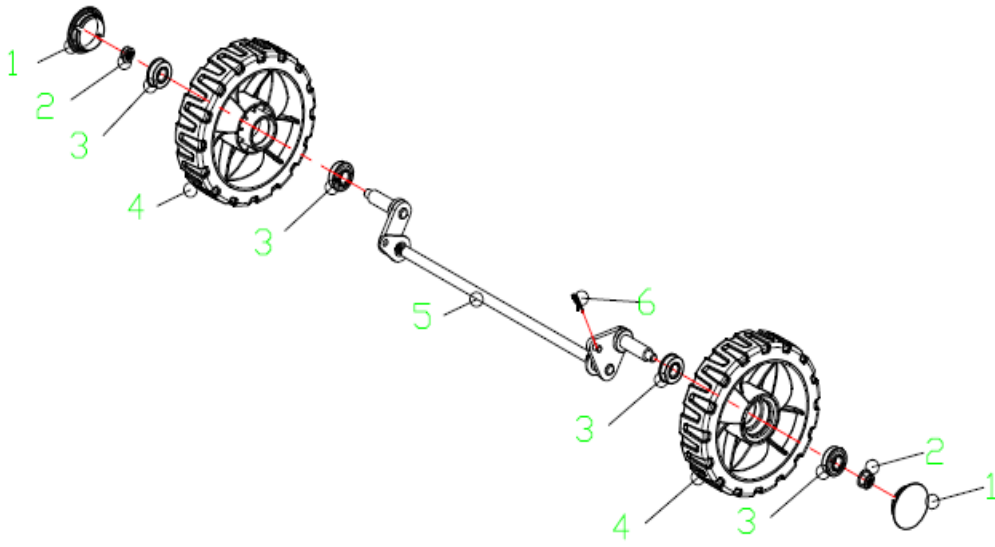

3	20880300000	wheel assy.	
4	20620240830	outer cover of hub	
5	20880351830	wheel assy.	
6	60010110000	wheel punch bearing	
7	20390030000	rear discharge base	
8	20620250830	outer cover of hub	

9	60320060000	v belt	
10	60140080000	Hexagon nut	

1	T545230	petrol engine		1
2	60170600000	Phillips flat head self tapping screw		2
3	60190030000	Large flat washer		2
4	60150080000	Self-locking nut		3
5	20390030000	rear discharge base		2
6	20390020000	rear discharge base		1
7	60060540000	Bolt		3
8	60150020000	Hex lock nut		6
9	70070430000	right bracket		1
10	60040020000	Half round head square neck bolts		6
11	60150080000	Self-locking nut		6
12	60060520000	Bolt		6
13	70180320830	Height Adjustment Pull Rod		1
14	60170290000	Phillips flat head self tapping screw		5
15	70740950130	deck assy.		1
16	70250150000	height adjustment board		1
17	70070440000	right bracket		1
18	60370020000	"O" ring		1
19	20460010000	inlet		1
20	601600100001	Pipe connector nut		1
21	20590020000	cable stopper		1
22	70290200000	Displacement pressure plate after		2
23	20160140000	mulching plug		1

1	20620240830	outer cover of hub	2
2	60150090000	Self-locking nut	2
3	60010110000	wheel punch bearing	4
4	20880351830	wheel assy.	2
5	70840240000	front drive assy.	1
6	60300030000	R type pin	1

1	60300030000	R type pin	1
2	70300170000	Ratchet Wheel L	1
3	60290080000	bratchet pin	2
4	21070040000	selfpropelled ratchet washer	4
5	60240060000	spring washer	6
6	70300180000	Ratchet Wheel L	1
7	70860340000	self-propelled assy.	1
8	20620250830	outer cover of hub	2
9	60150090000	Self-locking nut	2
10	60010110000	wheel punch bearing	4
11	20880300000	wheel assy.	2
12	20610150000	inner cover of hub	2
13	20270010830	height adjustment ball	1
14	20430030440	rear wheel axle sleeve	2
15	60410630000	selfpropelled spring	1
16	70850730000	rear drive assy.	1
17	60320060000	v belt	1
18	70050270000	Brake spring	1