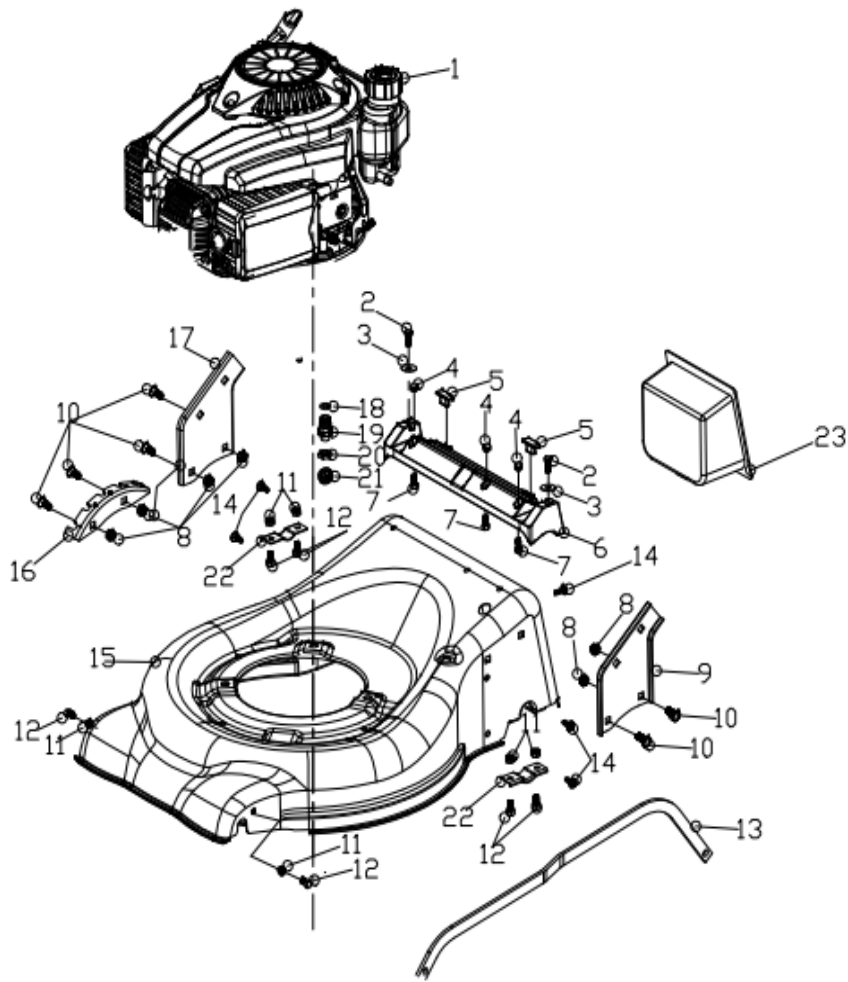

3	20880300000	wheel assy.	
4	20620240830	outer cover of hub	
5	20880351830	wheel assy.	
6	60010110000	wheel punch bearing	
7	20390030000	rear discharge base	
8	20620250830	outer cover of hub	

9	60320060000	v belt	
10	60140080000	Hexagon nut	

1	T545230	petrol engine		1
2	60170600000	Phillips flat head self tapping screw		2
3	60190030000	Large flat washer		2
4	60150080000	Self-locking nut		3
5	20390030000	rear discharge base		2
6	20390020000	rear discharge base		1
7	60060540000	Bolt		3
8	60150020000	Hex lock nut		6
9	70070430000	right bracket		1
10	60040020000	Half round head square neck bolts		6
11	60150080000	Self-locking nut		6
12	60060520000	Bolt		6
13	70180320830	Height Adjustment Pull Rod		1
14	60170290000	Phillips flat head self tapping screw		5
15	70740950130	deck assy.		1
16	70250150000	height adjustment board		1
17	70070440000	right bracket		1
18	60370020000	"O" ring		1
19	20460010000	inlet		1
20	601600100001	Pipe connector nut		1
21	20590020000	cable stopper		1
22	70290200000	Displacement pressure plate after		2
23	20160140000	mulching plug		1

1	20620240830	outer cover of hub	2
2	60150090000	Self-locking nut	2
3	60010110000	wheel punch bearing	4
4	20880351830	wheel assy.	2
5	70840240000	front drive assy.	1
6	60300030000	R type pin	1

1	60300030000	R type pin	1
2	70300170000	Ratchet Wheel L	1
3	60290080000	bratchet pin	2
4	21070040000	selfpropelled ratchet washer	4
5	60240060000	spring washer	6
6	70300180000	Ratchet Wheel L	1
7	70860340000	self-propelled assy.	1
8	20620250830	outer cover of hub	2
9	60150090000	Self-locking nut	2
10	60010110000	wheel punch bearing	4
11	20880300000	wheel assy.	2
12	20610150000	inner cover of hub	2
13	20270010830	height adjustment ball	1
14	20430030440	rear wheel axle sleeve	2
15	60410630000	selfpropelled spring	1
16	70850730000	rear drive assy.	1
17	60320060000	v belt	1
18	70050270000	Brake spring	1