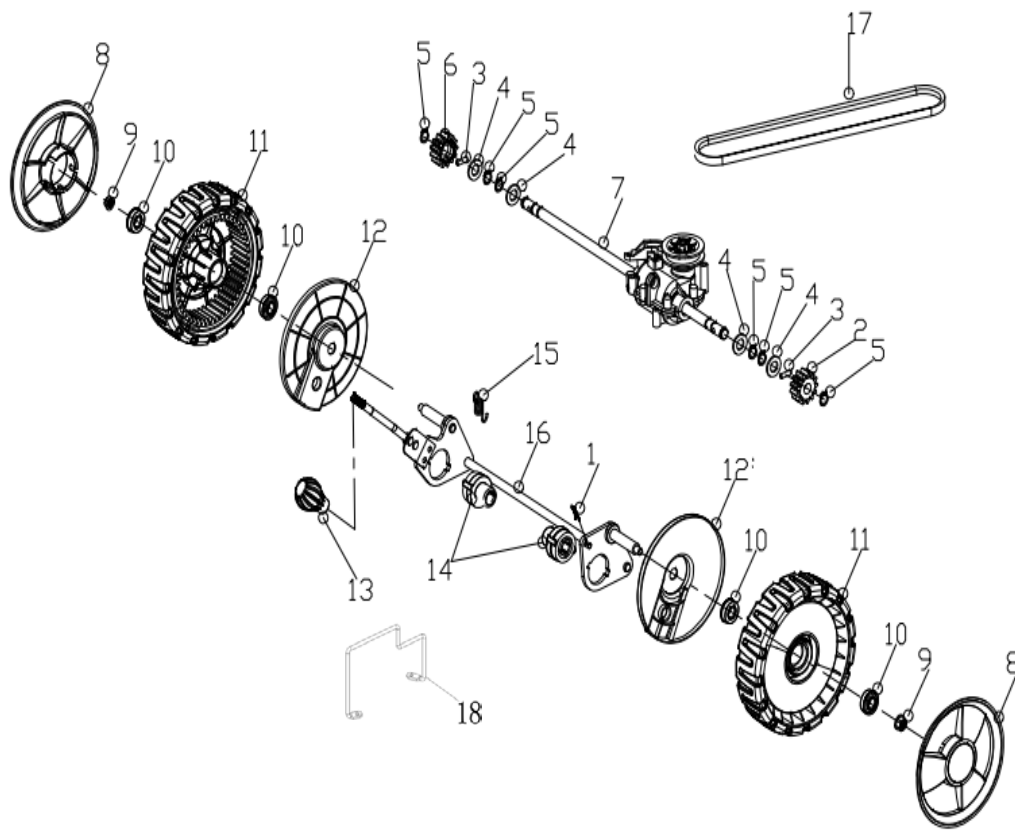

1	T545230	petrol engine		1
2	60170600000	Phillips flat head self tapping screw		2
3	60190030000	Large flat washer		2
4	60150080000	Self-locking nut		3
5	20390030000	rear discharge base		2
6	20390020000	rear discharge base		1
7	60060540000	Bolt		3
8	60150020000	Hex lock nut		6
9	70070430000	right bracket		1
10	60040020000	Half round head square neck bolts		6
11	60150080000	Self-locking nut		6
12	60060520000	Bolt		6
13	70180320830	Height Adjustment Pull Rod		1
14	60170290000	Phillips flat head self tapping screw		5
15	70740950130	deck assy.		1
16	70250150000	height adjustment board		1
17	70070440000	right bracket		1
18	60370020000	"O" ring		1
19	20460010000	inlet		1
20	601600100001	Pipe connector nut		1
21	20590020000	cable stopper		1
22	70290200000	Displacement pressure plate after		2
23	20160140000	mulching plug		1

1	20620240830	outer cover of hub	2
2	60150090000	Self-locking nut	2
3	60010110000	wheel punch bearing	4
4	20880351830	wheel assy.	2
5	70840240000	front drive assy.	1
6	60300030000	R type pin	1

1	60300030000	R type pin	1
2	70300170000	Ratchet Wheel L	1
3	60290080000	bratchet pin	2
4	21070040000	selfpropelled ratchet washer	4
5	60240060000	spring washer	6
6	70300180000	Ratchet Wheel L	1
7	70860340000	self-propelled assy.	1
8	20620250830	outer cover of hub	2
9	60150090000	Self-locking nut	2
10	60010110000	wheel punch bearing	4
11	20880300000	wheel assy.	2
12	20610150000	inner cover of hub	2
13	20270010830	height adjustment ball	1
14	20430030440	rear wheel axle sleeve	2
15	60410630000	selfpropelled spring	1
16	70850730000	rear drive assy.	1
17	60320060000	v belt	1
18	70050270000	Brake spring	1