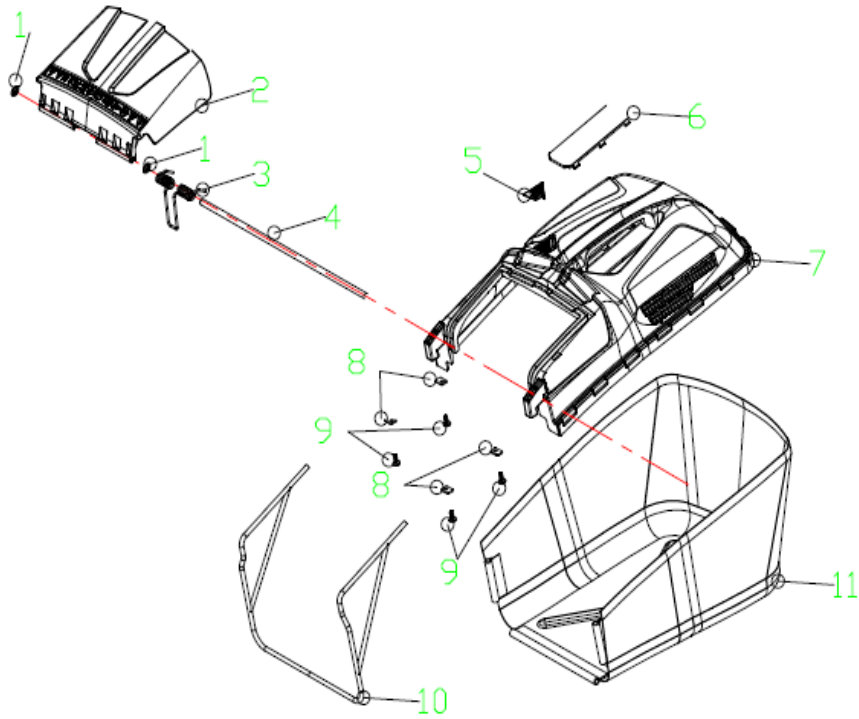

1	T545230	petrol engine		1
2	60170600000	Phillips flat head self tapping screw		2
3	60190030000	Large flat washer		2
4	60150080000	Self-locking nut		3
5	20390030000	rear discharge base		2
6	20390020000	rear discharge base		1
7	60060540000	Bolt		3
8	60150020000	Hex lock nut		6
9	70070430000	right bracket		1
10	60040020000	Half round head square neck bolts		6
11	60150080000	Self-locking nut		6
12	60060520000	Bolt		6
13	70180320830	Height Adjustment Pull Rod		1
14	60170290000	Phillips flat head self tapping screw		5
15	70740950130	deck assy.		1
16	70250150000	height adjustment board		1
17	70070440000	right bracket		1
18	60370020000	"O" ring		1
19	20460010000	inlet		1
20	601600100001	Pipe connector nut		1
21	20590020000	cable stopper		1
22	70290200000	Displacement pressure plate after		2
23	20160140000	mulching plug		1

1	20620240830	outer cover of hub	2
2	60150090000	Self-locking nut	2
3	60010110000	wheel punch bearing	4
4	20880351830	wheel assy.	2
5	70840240000	front drive assy.	1
6	60300030000	R type pin	1

1	60300030000	R type pin	1
2	70300170000	Ratchet Wheel L	1
3	60290080000	bratchet pin	2
4	21070040000	selfpropelled ratchet washer	4
5	60240060000	spring washer	6
6	70300180000	Ratchet Wheel L	1
7	70860340000	self-propelled assy.	1
8	20620250830	outer cover of hub	2
9	60150090000	Self-locking nut	2
10	60010110000	wheel punch bearing	4
11	20880300000	wheel assy.	2
12	20610150000	inner cover of hub	2
13	20270010830	height adjustment ball	1
14	20430030440	rear wheel axle sleeve	2
15	60410630000	selfpropelled spring	1
16	70850730000	rear drive assy.	1
17	60320060000	v belt	1
18	70050270000	Brake spring	1