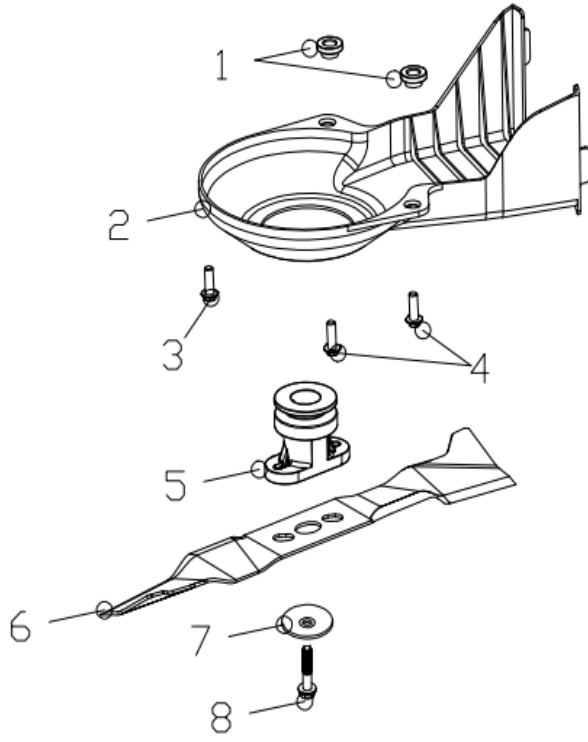

1	70150240000	Chassis bushing		2
2	20660180000	belt cover		1
3	60060390000	Hex flange bolts		1
4	60060180000	Hex flange bolts		2
5	70140510000	Blade Adapter		1
6	70130380000	Blade		1
7	70040070000	blade washer		1
8	60100030000	Inch hex flange bolts		1