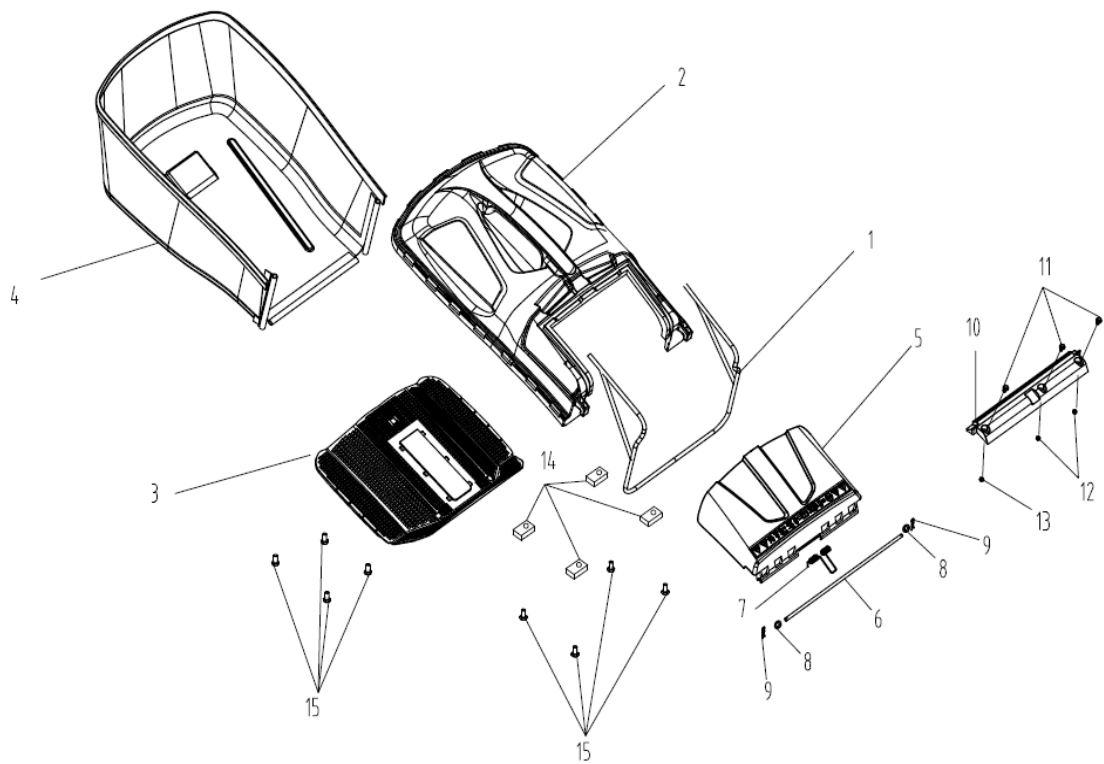

poz.	číslo	název eng.	počet	
1	70740920130	deck welding assy.	1	
2	60370020000	"O" ring	1	
3	20460010000	inlet	1	
4	20460030000	inlet	1	
5	20590020000	cable stopper	1	
6	70070120000	left handle bracket	1	
7	70070060000	left handle bracket	1	
8	60060420000	Hexagon head bolts	4	
9	60150020000	Hex lock nut	4	

10	70250060000	height adjustment board	1	
11	70290200000	rear drive bracket	2	
12	60170400000	Hex tapping screws	6	
13	60410080000	Pull Spring for Pull Rod	1	
14	70180180830	Height Adjustment Pull Rod	1	
15	60300030000	R type pin	2	
16	60060520000	Bolt	2	
17	60150080000	Self-locking nut	2	
18	20160090000	mulching plug	1	
19	T545240	petrol engine	1	
20	70060060130	Bracket plate for defelctor	1	
21	20120010000	mulching board	1	
22	20110080000	side discharge cover	1	
23	70030070000	Mulch Shaft	1	
24	60390010000	mulch board spring	1	
25	60170290000	Phillips flat head self tappin	4	
26	60170300000	Phillips flat head self tappin	5	
27	20200240000	front mask	1	
28	20200250000	front mask	1	

poz.	číslo	název eng.	počet	
1	70840150000	front drive assy.	1	
2	20880300000	wheel assy.	2	
3		wheel punch bearing	4	
4	60150090000	Self-locking nut	2	
5	20620200830	outer cover of hub	2	
6	20610120000	inner cover of hub	2	
7	20140170000	front bracket fastener	2	
8	60180110000	Resilient washer	2	

poz.	číslo	název eng.	počet
1	70850570000	rear drive assy.	1
	20270010000	height adjustment ball	1
2	70860390000	selfpropelled assy.	1
3	20430030440	rear wheel axle sleeve	2
4	70050230000	Brake spring	1
5	20430140000	rear wheel axle sleeve	2
6	20610060000	inner cover of hub	2
7	60240060000	spring washer	6
8	21070030000	selfpropelled ratchet washer	2
9	70300190000	Ratchet Wheel L	1
10	70300200000	Ratchet Wheel R	1
11	60290070000	bratchet pin	2
12	20880330000	wheel assy.	2
13		wheel punch bearing	4
14	60150090000	Self-locking nut	2
15	20620230830	outer cover of hub	2
16	60410560000	selfpropelled spring	1
17	60320060000	v belt	1
18	60200090000	Gasket	2