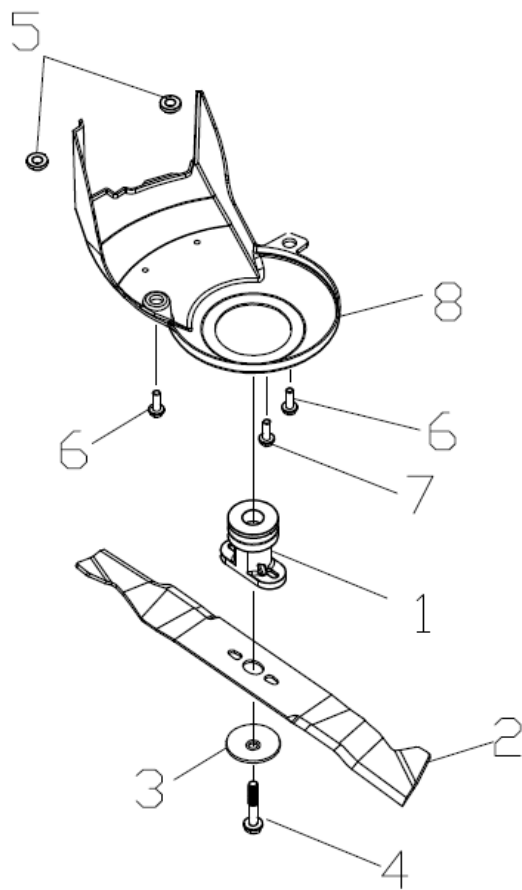

poz.	číslo	název eng.	počet	
1	70140400000	Blade Adapter Assy	1	
2	70130360000	blade	1	
3	70040070000	blade washer	1	
4	60100030000	Inch hex flange bolts	1	
5	70150240000	Chassis bushing	2	
6	60060180000	Hex flange bolts	2	
7	60060390000	Hex flange bolts	1	
8	20660110000	belt cover	1