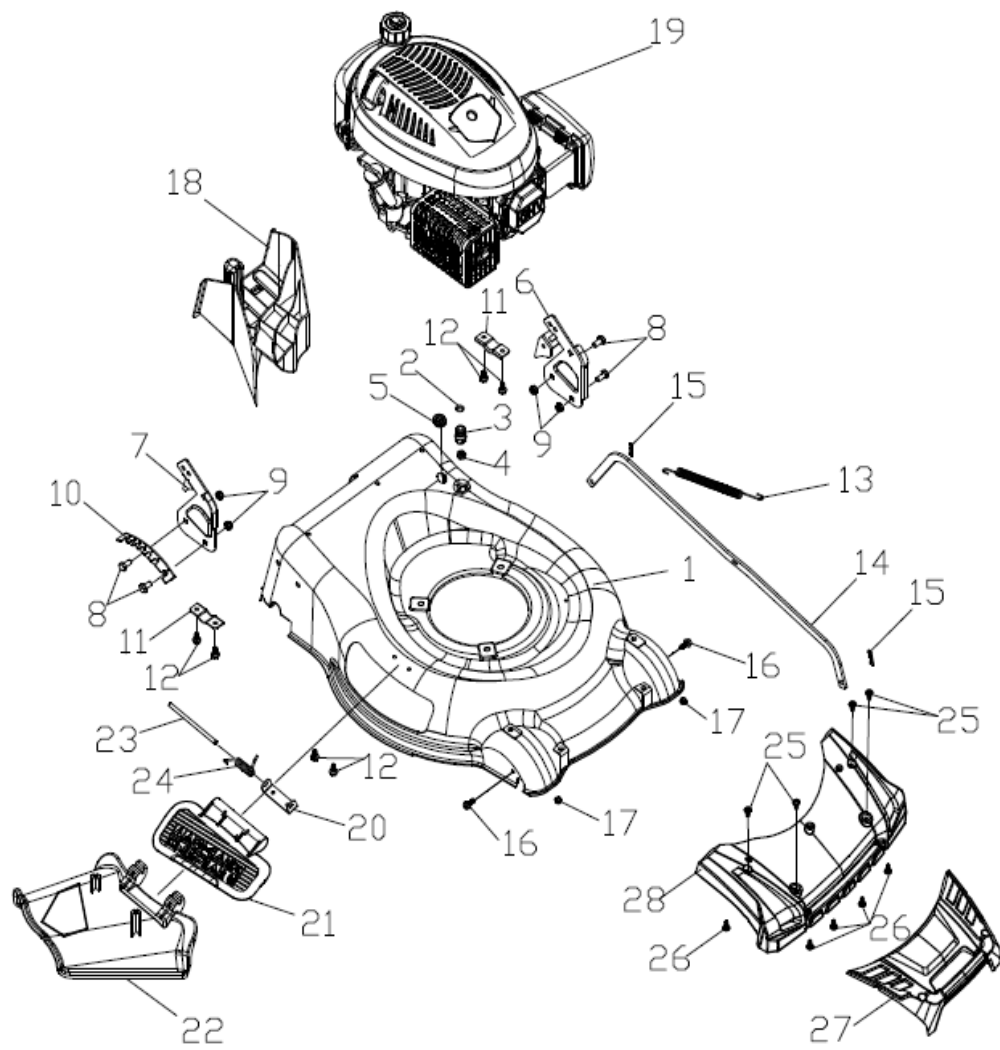

poz.	číslo	název eng.	počet	
1	20340060130	foam pipe	1	
2	70540083830	stop lever	1	
3	70550100130	Self-propelled Lever	1	
4	70500550031	upper handrail	1	
5	70230090000	Rope Guide	1	
6	60130020000	Cap nut	1	
7	70050120000	Brake Cable Assy plate	1	
8	60060590000	Bolt	2	
9	60150080000	Self-locking nut	2	
10	20030030000	Plastic stopper	1	
11	70810050000	brake cable	1	
12	70780080000	selfpropelled cable	1	
13	20580020830	quick fix knob	2	
14	60250080000	Pin	2	
15	70220020000	Quick Fix Handle	2	
16	70050180000	lock for fast fix handle	2	
17	60190140000	flat washer	4	
18	20040140830	lock nut	2	
19	60140080000	Hexagon nut	4	
20	70520210031	lower handrail	1	
21	20240020000	fastener	1	
22	60060420000	Hexagon head bolts	2	
23	60040090000	Half round head square neck boltsbolts	2	
24	60150020000	Hex lock nut	2	
25	20040050830	triangle knob	2	

poz.	číslo	název eng.	počet	
1	70840150000	front drive assy.	1	
2	20880300000	wheel assy.	2	
3		wheel punch bearing	4	
4	60150090000	Self-locking nut	2	
5	20620200830	outer cover of hub	2	
6	20610120000	inner cover of hub	2	
7	20140170000	front bracket fastener	2	
8	60180110000	Resilient washer	2	

poz.	číslo	název eng.	počet
1	70850570000	rear drive assy.	1
	20270010000	height adjustment ball	1
2	70860390000	selfpropelled assy.	1
3	20430030440	rear wheel axle sleeve	2
4	70050230000	Brake spring	1
5	20430140000	rear wheel axle sleeve	2
6	20610060000	inner cover of hub	2
7	60240060000	spring washer	6
8	21070030000	selfpropelled ratchet washer	2
9	70300190000	Ratchet Wheel L	1
10	70300200000	Ratchet Wheel R	1
11	60290070000	bratchet pin	2
12	20880330000	wheel assy.	2
13		wheel punch bearing	4
14	60150090000	Self-locking nut	2
15	20620230830	outer cover of hub	2
16	60410560000	selfpropelled spring	1
17	60320060000	v belt	1
18	60200090000	Gasket	2