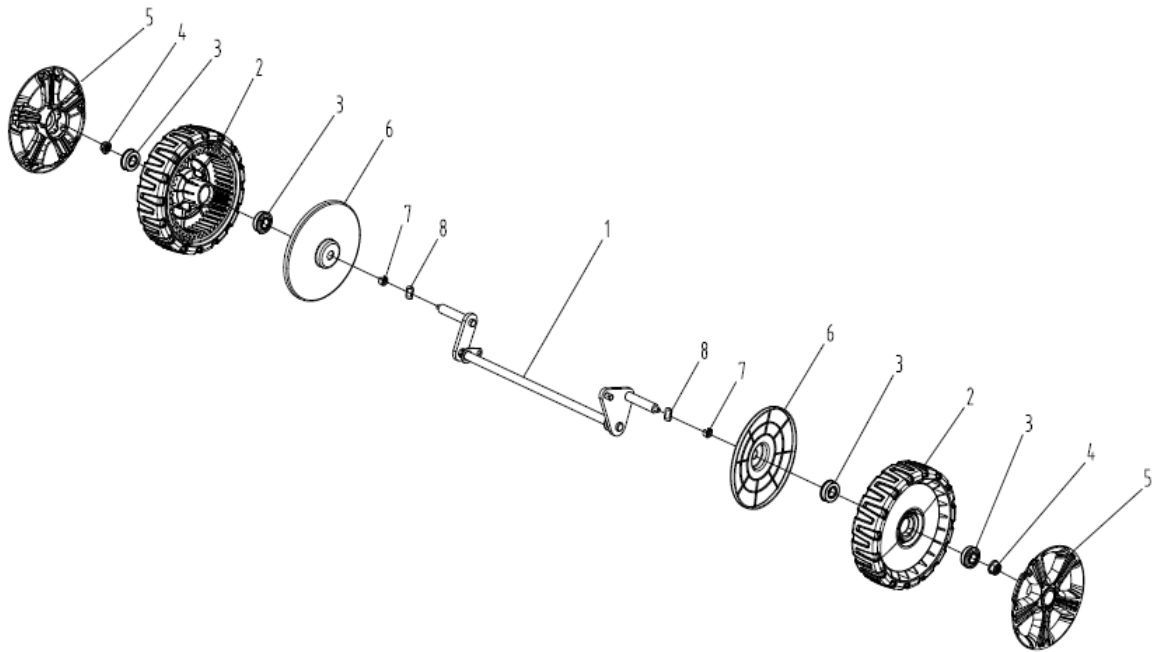

poz.	číslo	název eng.	počet	
1	20340060130	foam pipe	1	
2	70540083830	stop lever	1	
3	70550100130	Self-propelled Lever	1	
4	70500550031	upper handrail	1	
5	70230090000	Rope Guide	1	
6	60130020000	Cap nut	1	
7	70050120000	Brake Cable Assy plate	1	
8	60060590000	Bolt	2	
9	60150080000	Self-locking nut	2	
10	20030030000	Plastic stopper	1	
11	70810050000	brake cable	1	
12	70780080000	selfpropelled cable	1	
13	20580020830	quick fix knob	2	
14	60250080000	Pin	2	
15	70220020000	Quick Fix Handle	2	
16	70050180000	lock for fast fix handle	2	
17	60190140000	flat washer	4	
18	20040140830	lock nut	2	
19	60140080000	Hexagon nut	4	
20	70520210031	lower handrail	1	
21	20240020000	fastener	1	
22	60060420000	Hexagon head bolts	2	
23	60040090000	Half round head square neck boltsbolts	2	
24	60150020000	Hex lock nut	2	
25	20040050830	triangle knob	2	

poz.	číslo	název eng.	počet	
1	70840150000	front drive assy.	1	
2	20880300000	wheel assy.	2	
3		wheel punch bearing	4	
4	60150090000	Self-locking nut	2	
5	20620200830	outer cover of hub	2	
6	20610120000	inner cover of hub	2	
7	20140170000	front bracket fastener	2	
8	60180110000	Resilient washer	2	

poz.	číslo	název eng.	počet
1	70850570000	rear drive assy.	1
	20270010000	height adjustment ball	1
2	70860390000	selfpropelled assy.	1
3	20430030440	rear wheel axle sleeve	2
4	70050230000	Brake spring	1
5	20430140000	rear wheel axle sleeve	2
6	20610060000	inner cover of hub	2
7	60240060000	spring washer	6
8	21070030000	selfpropelled ratchet washer	2
9	70300190000	Ratchet Wheel L	1
10	70300200000	Ratchet Wheel R	1
11	60290070000	bratchet pin	2
12	20880330000	wheel assy.	2
13		wheel punch bearing	4
14	60150090000	Self-locking nut	2
15	20620230830	outer cover of hub	2
16	60410560000	selfpropelled spring	1
17	60320060000	v belt	1
18	60200090000	Gasket	2