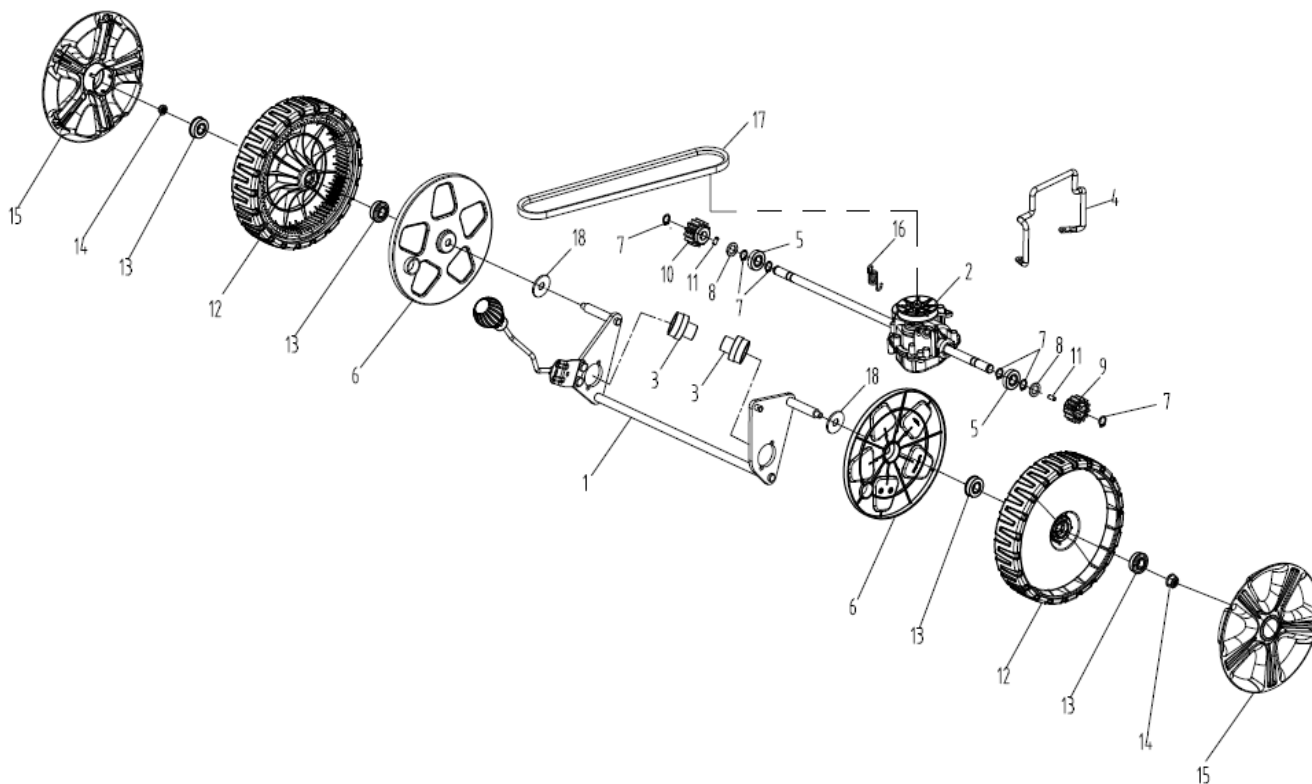

poz.	číslo	název eng.	počet	
1	20340060130	foam pipe	1	
2	70540083830	stop lever	1	
3	70550100130	Self-propelled Lever	1	
4	70500550031	upper handrail	1	
5	70230090000	Rope Guide	1	
6	60130020000	Cap nut	1	
7	70050120000	Brake Cable Assy plate	1	
8	60060590000	Bolt	2	
9	60150080000	Self-locking nut	2	
10	20030030000	Plastic stopper	1	
11	70810050000	brake cable	1	
12	70780080000	selfpropelled cable	1	
13	20580020830	quick fix knob	2	
14	60250080000	Pin	2	
15	70220020000	Quick Fix Handle	2	
16	70050180000	lock for fast fix handle	2	
17	60190140000	flat washer	4	
18	20040140830	lock nut	2	
19	60140080000	Hexagon nut	4	
20	70520210031	lower handrail	1	
21	20240020000	fastener	1	
22	60060420000	Hexagon head bolts	2	
23	60040090000	Half round head square neck boltsbolts	2	
24	60150020000	Hex lock nut	2	
25	20040050830	triangle knob	2	

poz.	číslo	název eng.	počet	
1	70840150000	front drive assy.	1	
2	20880300000	wheel assy.	2	
3		wheel punch bearing	4	
4	60150090000	Self-locking nut	2	
5	20620200830	outer cover of hub	2	
6	20610120000	inner cover of hub	2	
7	20140170000	front bracket fastener	2	
8	60180110000	Resilient washer	2	

poz.	číslo	název eng.	počet
1	70850570000	rear drive assy.	1
	20270010000	height adjustment ball	1
2	70860390000	selfpropelled assy.	1
3	20430030440	rear wheel axle sleeve	2
4	70050230000	Brake spring	1
5	20430140000	rear wheel axle sleeve	2
6	20610060000	inner cover of hub	2
7	60240060000	spring washer	6
8	21070030000	selfpropelled ratchet washer	2
9	70300190000	Ratchet Wheel L	1
10	70300200000	Ratchet Wheel R	1
11	60290070000	bratchet pin	2
12	20880330000	wheel assy.	2
13		wheel punch bearing	4
14	60150090000	Self-locking nut	2
15	20620230830	outer cover of hub	2
16	60410560000	selfpropelled spring	1
17	60320060000	v belt	1
18	60200090000	Gasket	2