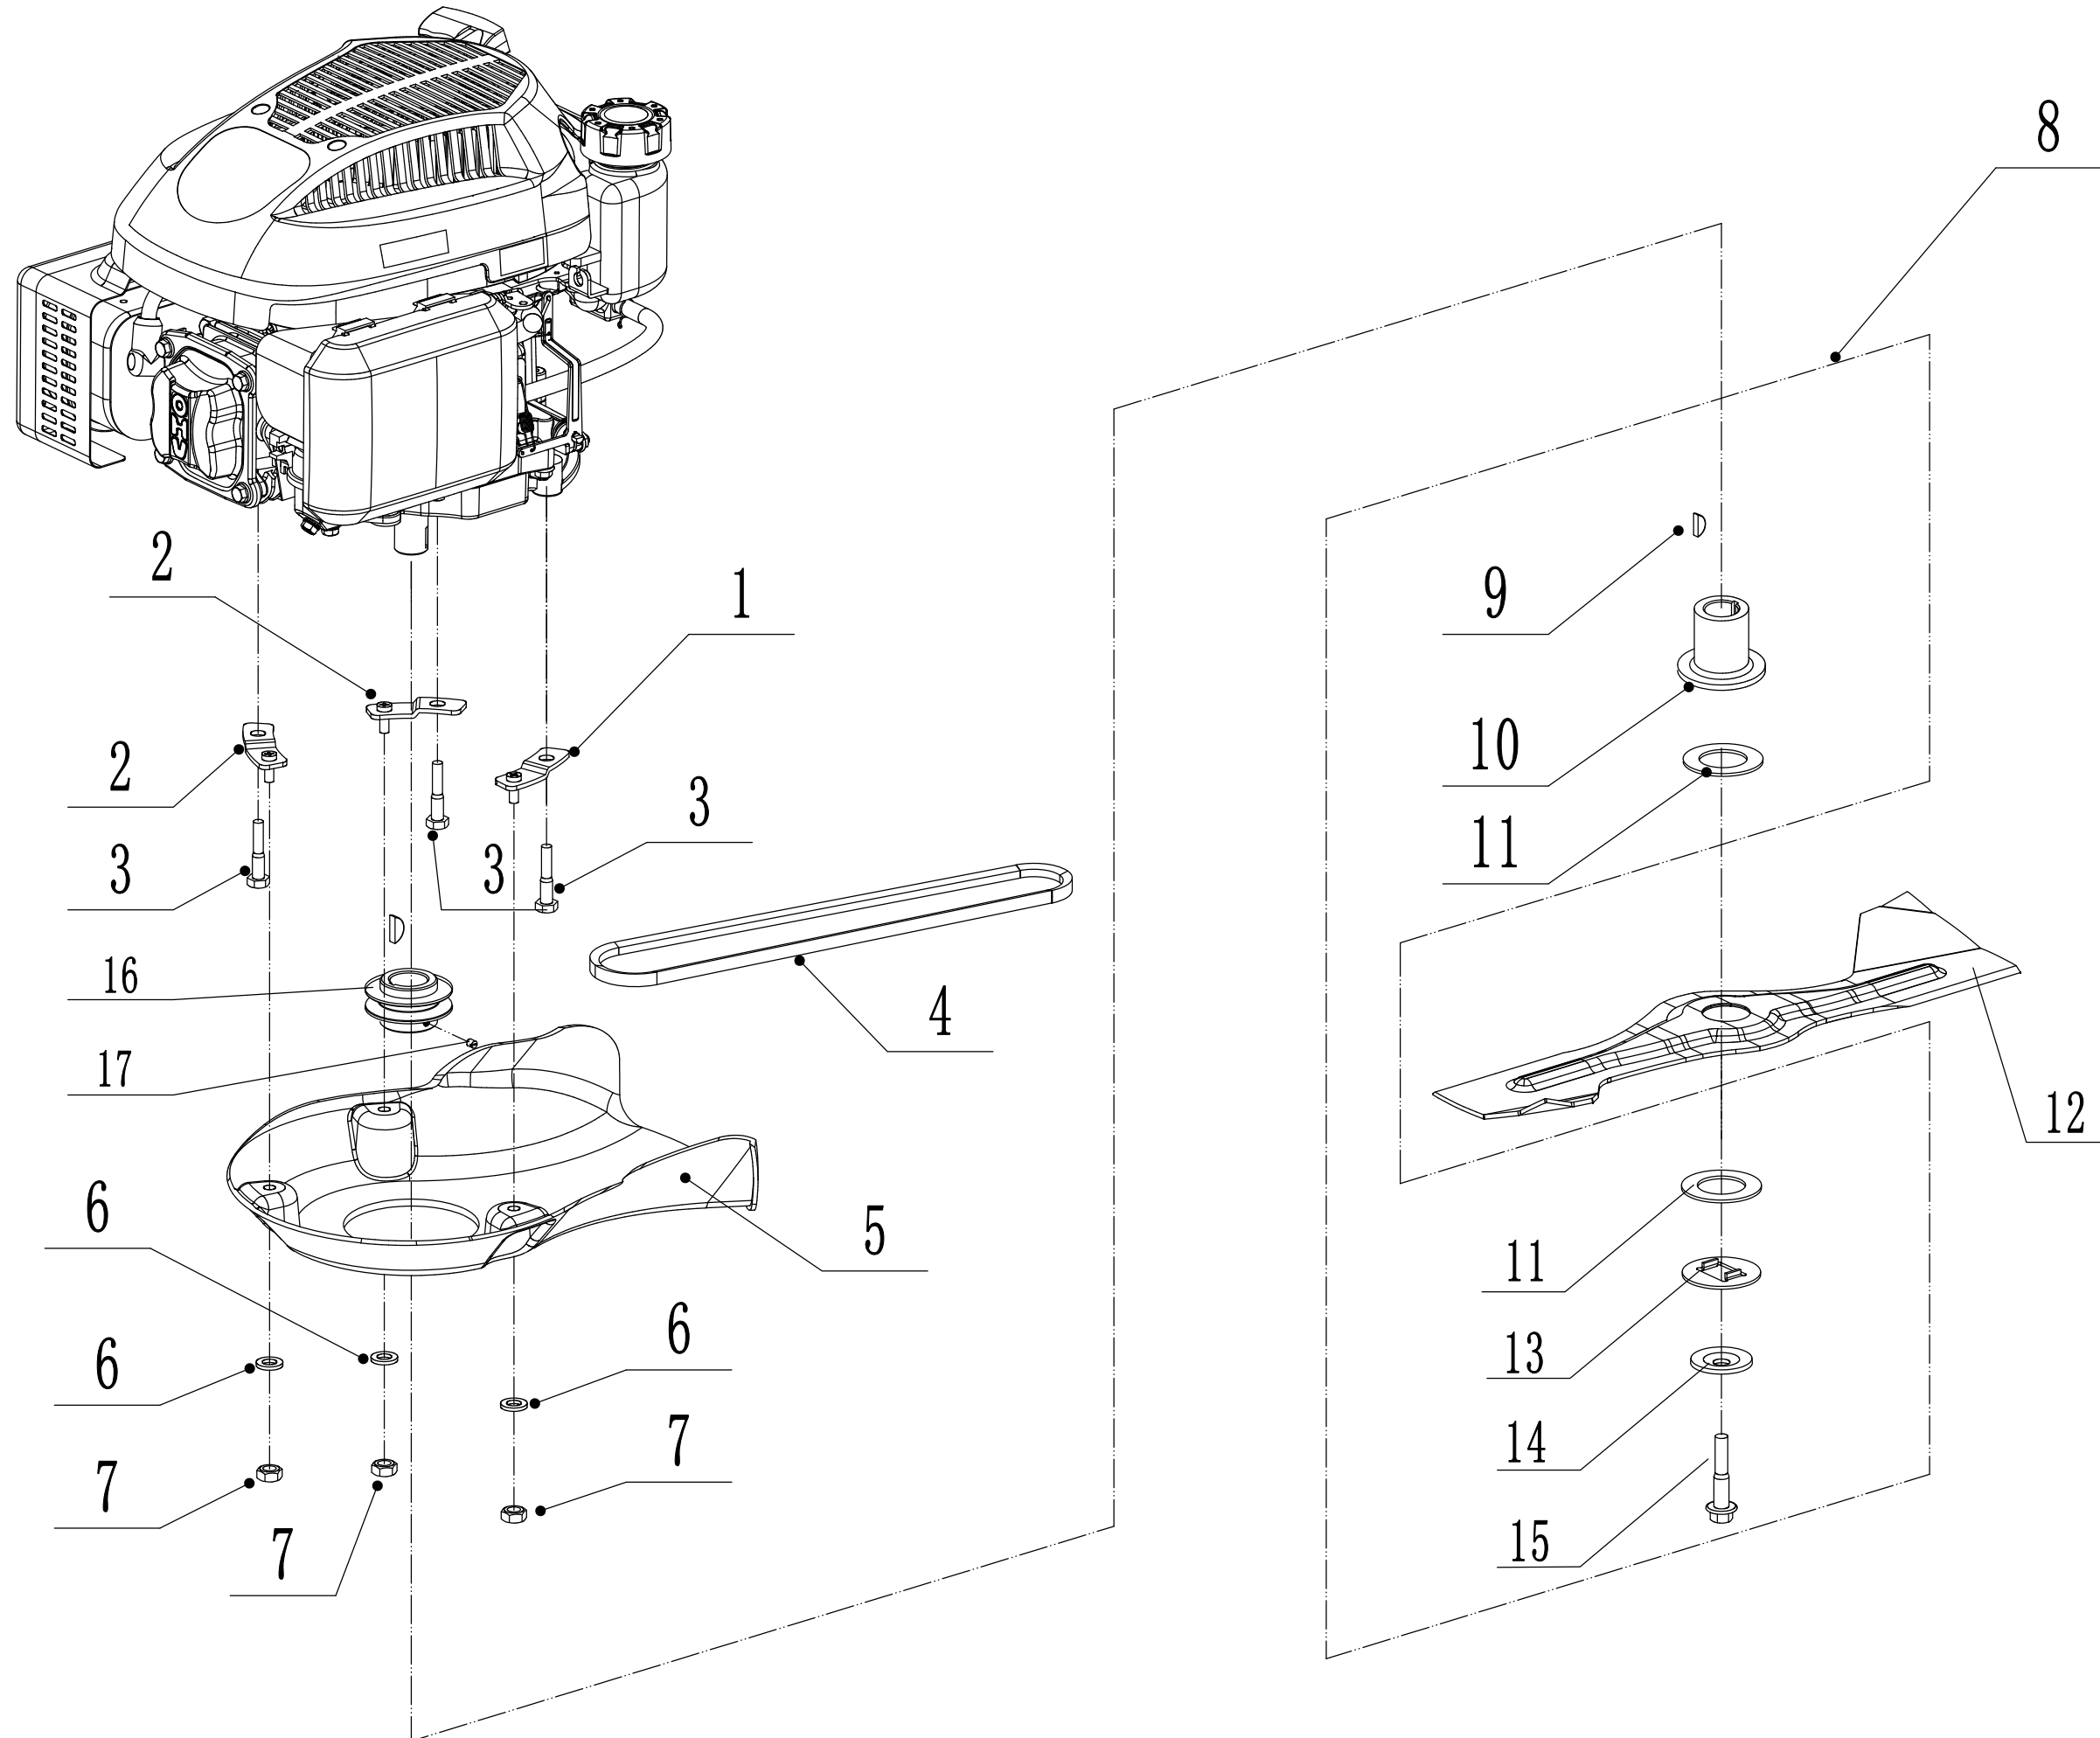

WB 455 SCV 6in1

2017

2 WB455SC V-3in1 Main Body

Part 2 - Main Body

No.	ID Zboží	Název
1	4560101004/44	chassis
2	0102008016	bolt
3	0104005012	screw
4	AVSA000000040/22	tooth disc
5	4560112010K/44	right bracket
6	0202005000	lock nut
7	0202008000	lock nut
8	4560111010K/44	left bracket
9	0102006012	bolt
10	4560111030K/44	connector
11	0104006016	cross slot screw
12	4560110010/01	graduator
13	0202006000	lock nut
14	4560108010	side discharge deflector
15	4560107010	cover
16	5020119010	side discharge cover spring
17	5020120010/02	side discharge cover pivot
18	0107006014	square neck bolt
19	5020118010/02	side discharge cover bracket
20	4560103010	front mask
21	0106004013	cross slot ST screw
22	0204006000	lock nut
23	5320114020/01	upper bearing bracket
24	4320119010	rear deflector
25	4320118010/02	rear pivot
26	4560104010	mulching plug
27	5360122010	rubber ring
28	4560106010/02	rear cover pivot
29	5360118010	rear cover spring
30	4560105010	cover
31	0301010000	flat washer
32	WB2100020102/01	bolt
33	4560109010/44	draw staff
34	5320333010	draw staff block reed
35	5360105010D/44	shield
36	0106004009	cross slot ST screw
37	4560109012	spring bracket

3 WB455SC V-3in1 Blade System

Part 3 - Blade System

No.	ID Zboží	Název
1	5360111010/02	engine washer 1
2	5360112010/02	engine washer 2
3	5320115010	ST screw
4	4560114010	V belt
5	4560102010	belt shield
6	0302006000	big flat washer
7	0202006000	lock nut
8		adapter sets
9	4510401010	key
10	5320404020/02	adapter
11	5310402010	friction washer
12	4510403010A/35	blade
13	5310404010/02	lock ring
14	5310406010/04	spring washer
15	5320405010	central bolt
16	5020402070/02	engine pulley
17	0105006006	locating screw