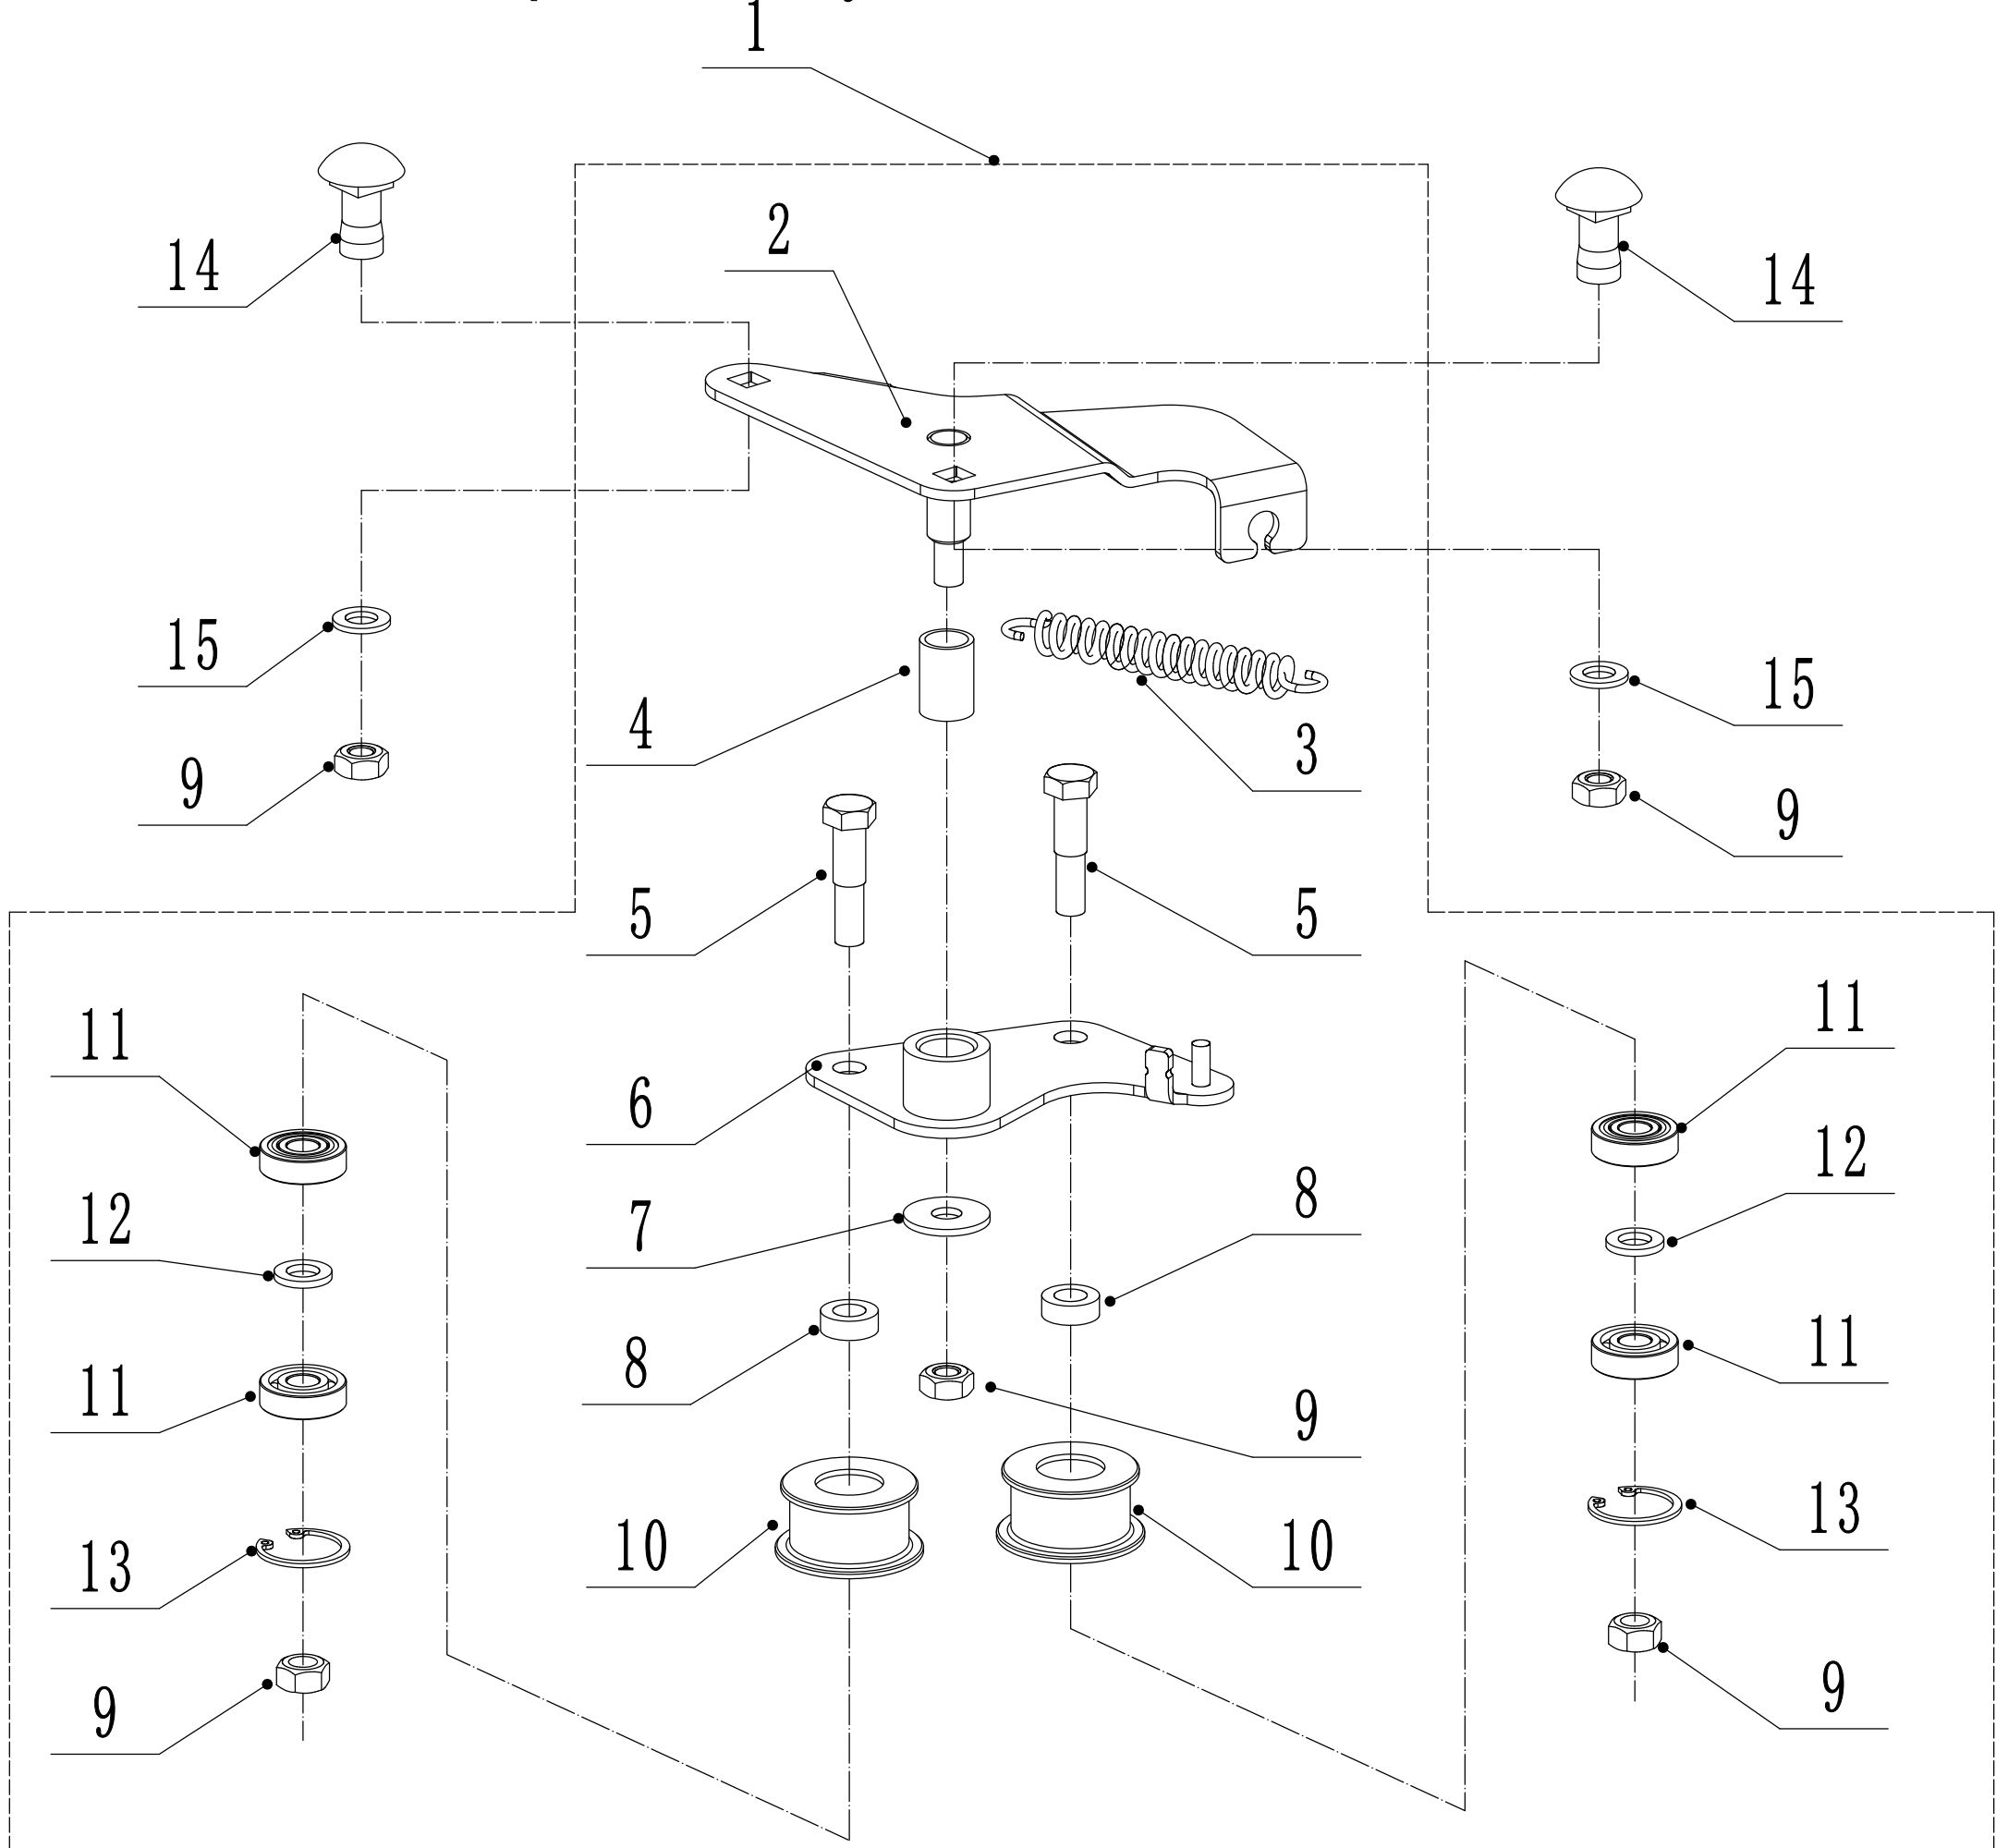

4 WB455SC V-3in1 Front Axle

Part 4 - Front Axle

No.	ID Zboží	Název
1	5310214010	wheel cover
2	0101008015	bolt
3	0401008000	spring washer
4	0301006000	flat washer
5	4510210010	wheel
6	5310213010	bearing
7		
8	5310211010/02	equalizing spring
9	5310210010/02	wheel axis spacer
10	5310209010	ball bearing
11	4560201010/01	front axle welding
12	0102006012	hex flange bolt
13	0202006000	lock nut

6 WB455SC V-3in1 Handle and Controls

Part 6 - Handle and Controls

No.	ID Zboží	Název
1	4560115010/44	handle
2	GM56E010000080	sheath
3	5320511030S/44	clutch lever weldment
4	5320503020S/44	brake lever weldment
5	5020501030S	upper cover
6	5380508010	grip
7	0106003013	screw
8	5380510010	grip
9	0108006060	screw
10	0108006050	screw
11	5020501040S	lower cover
12	LH186-1195	brake cable
13	BS120-1230	clutch calbe
14	0113040018	screw
15	ZD3/190	ties
16	0301006000	spacer
17	5380512010	bracket
18	0202006000	lock nut
19	5020501050S	bracket
20	0202005000	lock nut
21	5360506011	speed adjustment handle head
22	YM72-1080-A	throttle cable
23	TX123-1035-A	speed control cable
24	4510511010/01	hook
25	0301005000	spacer
26	0104005008	screw
27	4510114030	cap
28	GM48S000000100/02	bolt
29	GM56A100400000	lock lever
30	0801008022	pin
31	GM56A100000040/04	spacer
32	GM56A100000050/01	spacer
33	GM48S030200000	tooth disc kit
34	0201008000DD	lock nut

Part 8 - Variable Speed

No.	ID Zboží	Název
1	Y094560	tensional pully assembly
2	5040114010/02	tensional arm bracket
3	4820114010	spring
4	4820112010	nylon bush
5	5340131010/02	tensional pulley bolt
6	5040115010/02	tensional arm weldment
7	0302008000	big flat washer
8	5340129010/02	spacer1
9	0202008000	lock nut
10	5340128010	tensional pulley
11	609/2RS	bearing
12	5340130010/02	spacer2
13	1001024000	check ring for shaft
14	0107008016	square neck bolt
15	0301008000	flat washer