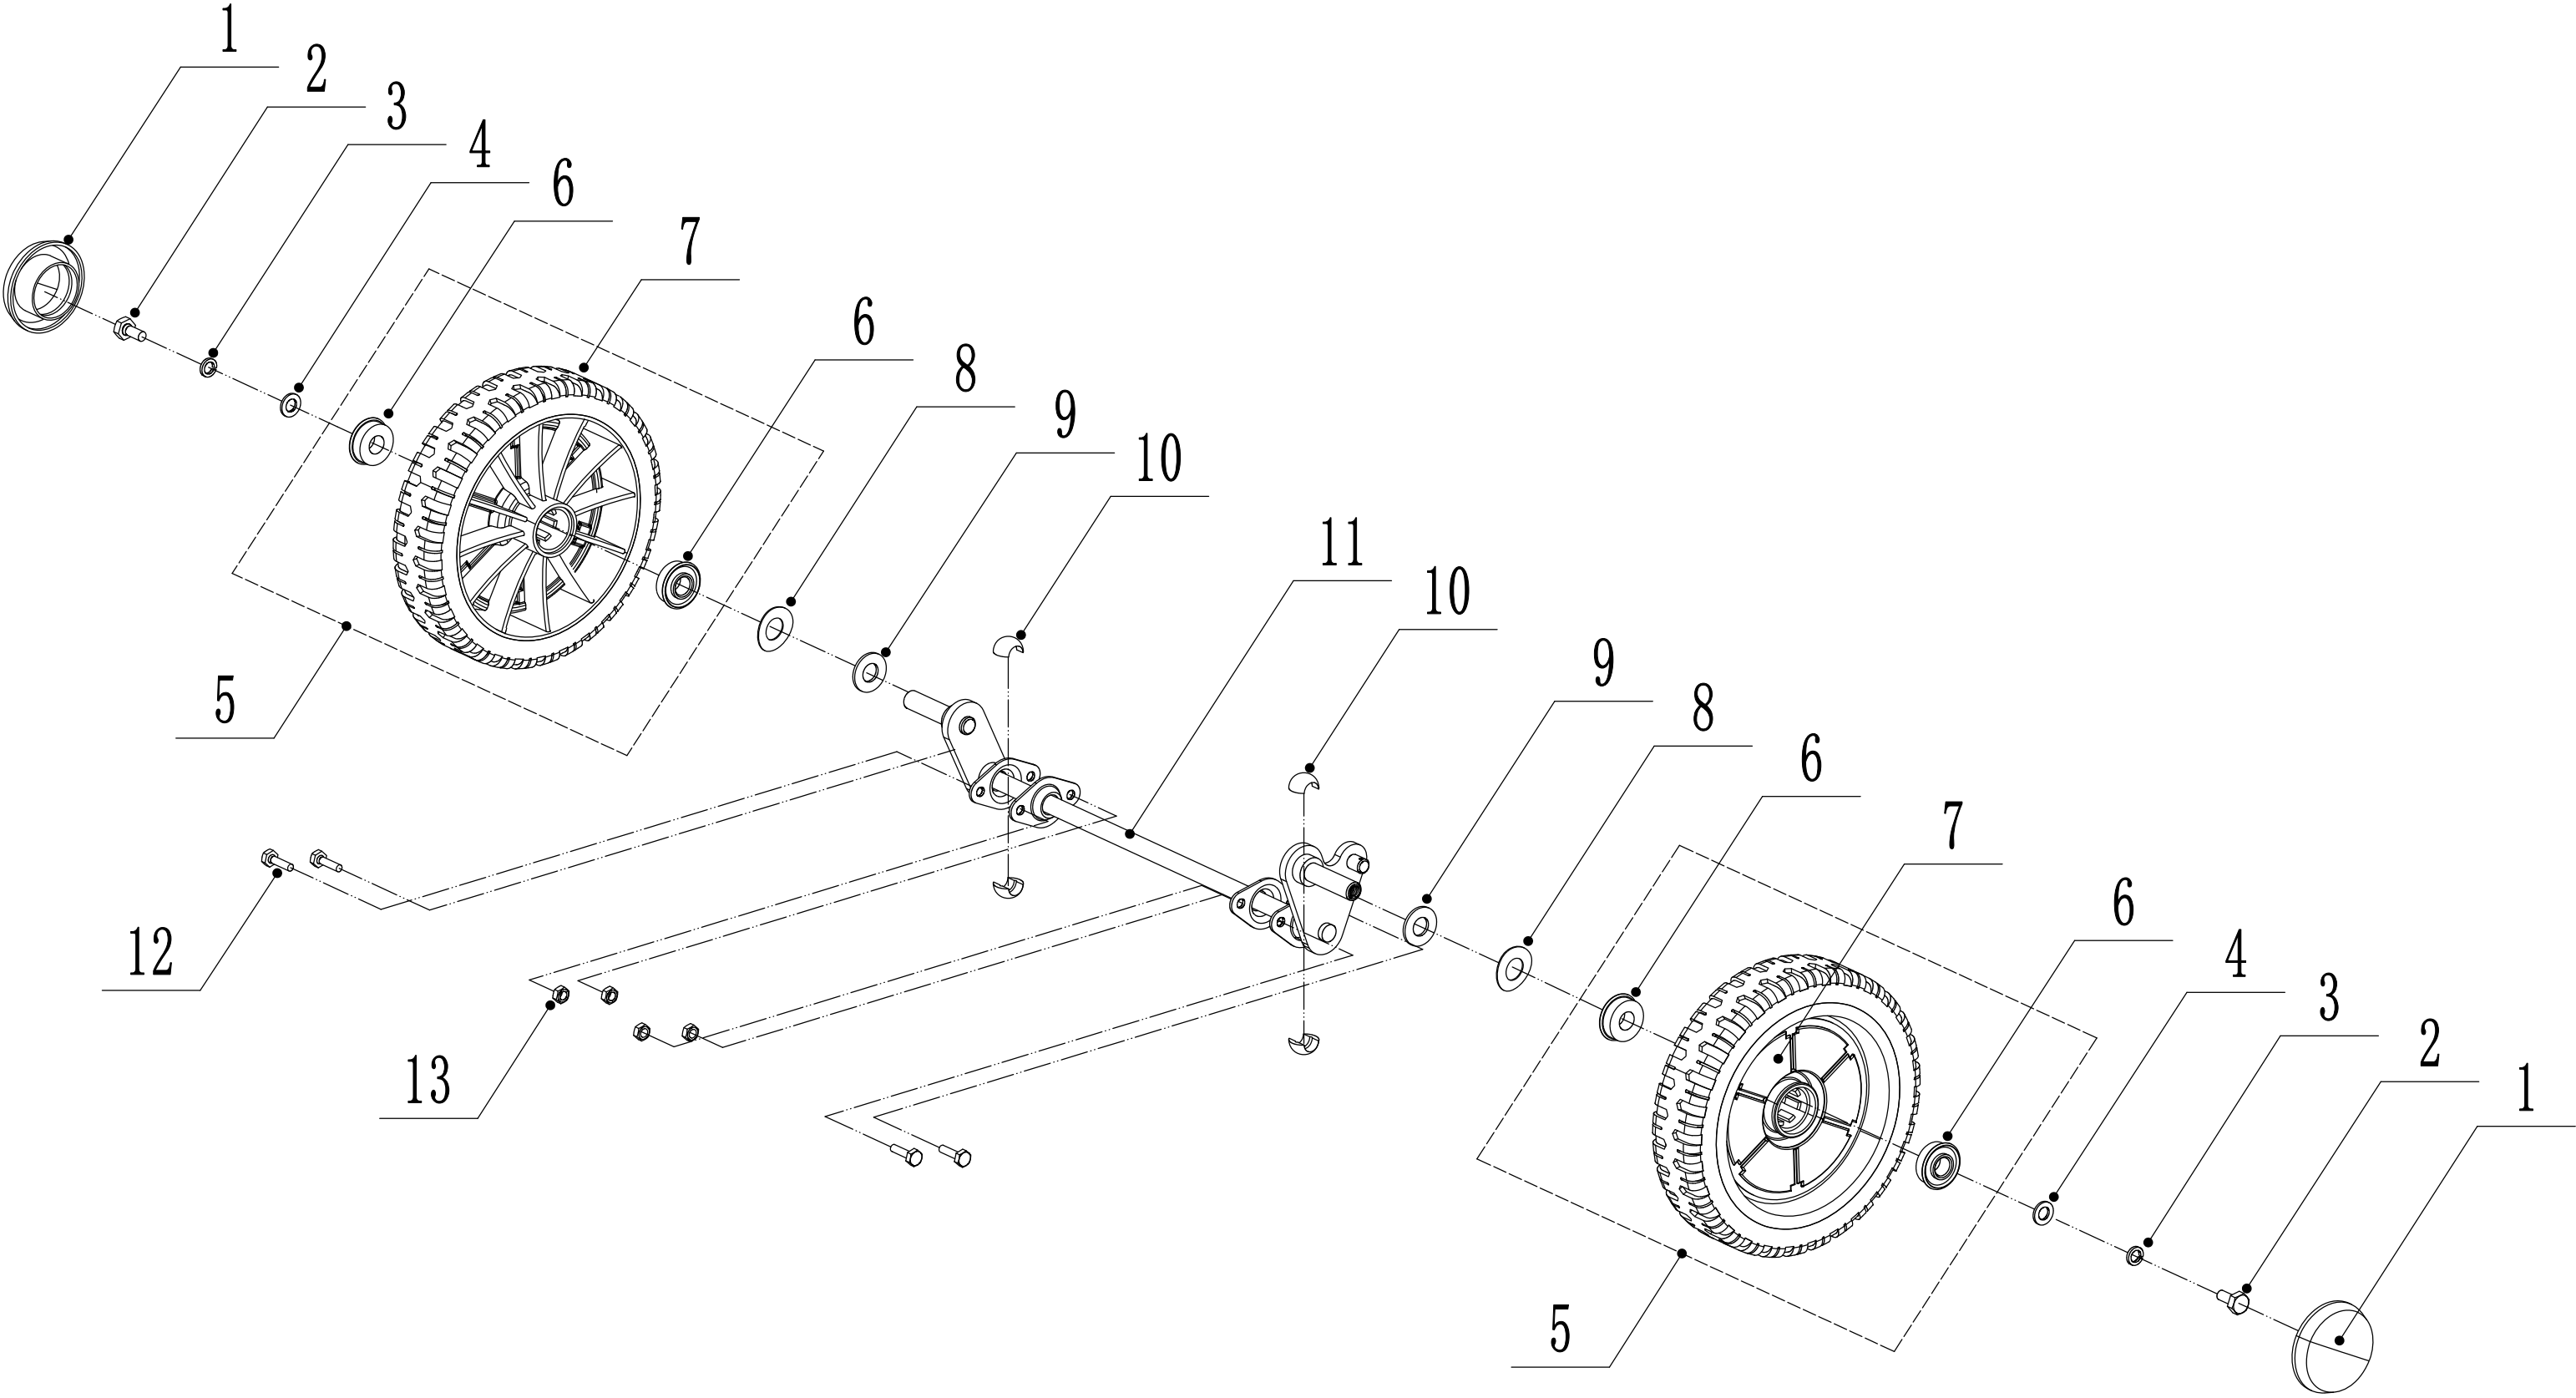

WB 455 SCV 6in1

2017

2 WB455SC V-3in1 Main Body

Part 2 - Main Body

No.	ID Zboží	Název
1	4560101004/44	chassis
2	0102008016	bolt
3	0104005012	screw
4	AVSA000000040/22	tooth disc
5	4560112010K/44	right bracket
6	0202005000	lock nut
7	0202008000	lock nut
8	4560111010K/44	left bracket
9	0102006012	bolt
10	4560111030K/44	connector
11	0104006016	cross slot screw
12	4560110010/01	graduator
13	0202006000	lock nut
14	4560108010	side discharge deflector
15	4560107010	cover
16	5020119010	side discharge cover spring
17	5020120010/02	side discharge cover pivot
18	0107006014	square neck bolt
19	5020118010/02	side discharge cover bracket
20	4560103010	front mask
21	0106004013	cross slot ST screw
22	0204006000	lock nut
23	5320114020/01	upper bearing bracket
24	4320119010	rear deflector
25	4320118010/02	rear pivot
26	4560104010	mulching plug
27	5360122010	rubber ring
28	4560106010/02	rear cover pivot
29	5360118010	rear cover spring
30	4560105010	cover
31	0301010000	flat washer
32	WB2100020102/01	bolt
33	4560109010/44	draw staff
34	5320333010	draw staff block reed
35	5360105010D/44	shield
36	0106004009	cross slot ST screw
37	4560109012	spring bracket

4 WB455SC V-3in1 Front Axle

Part 4 - Front Axle

No.	ID Zboží	Název
1	5310214010	wheel cover
2	0101008015	bolt
3	0401008000	spring washer
4	0301006000	flat washer
5	4510210010	wheel
6	5310213010	bearing
7		
8	5310211010/02	equalizing spring
9	5310210010/02	wheel axis spacer
10	5310209010	ball bearing
11	4560201010/01	front axle welding
12	0102006012	hex flange bolt
13	0202006000	lock nut