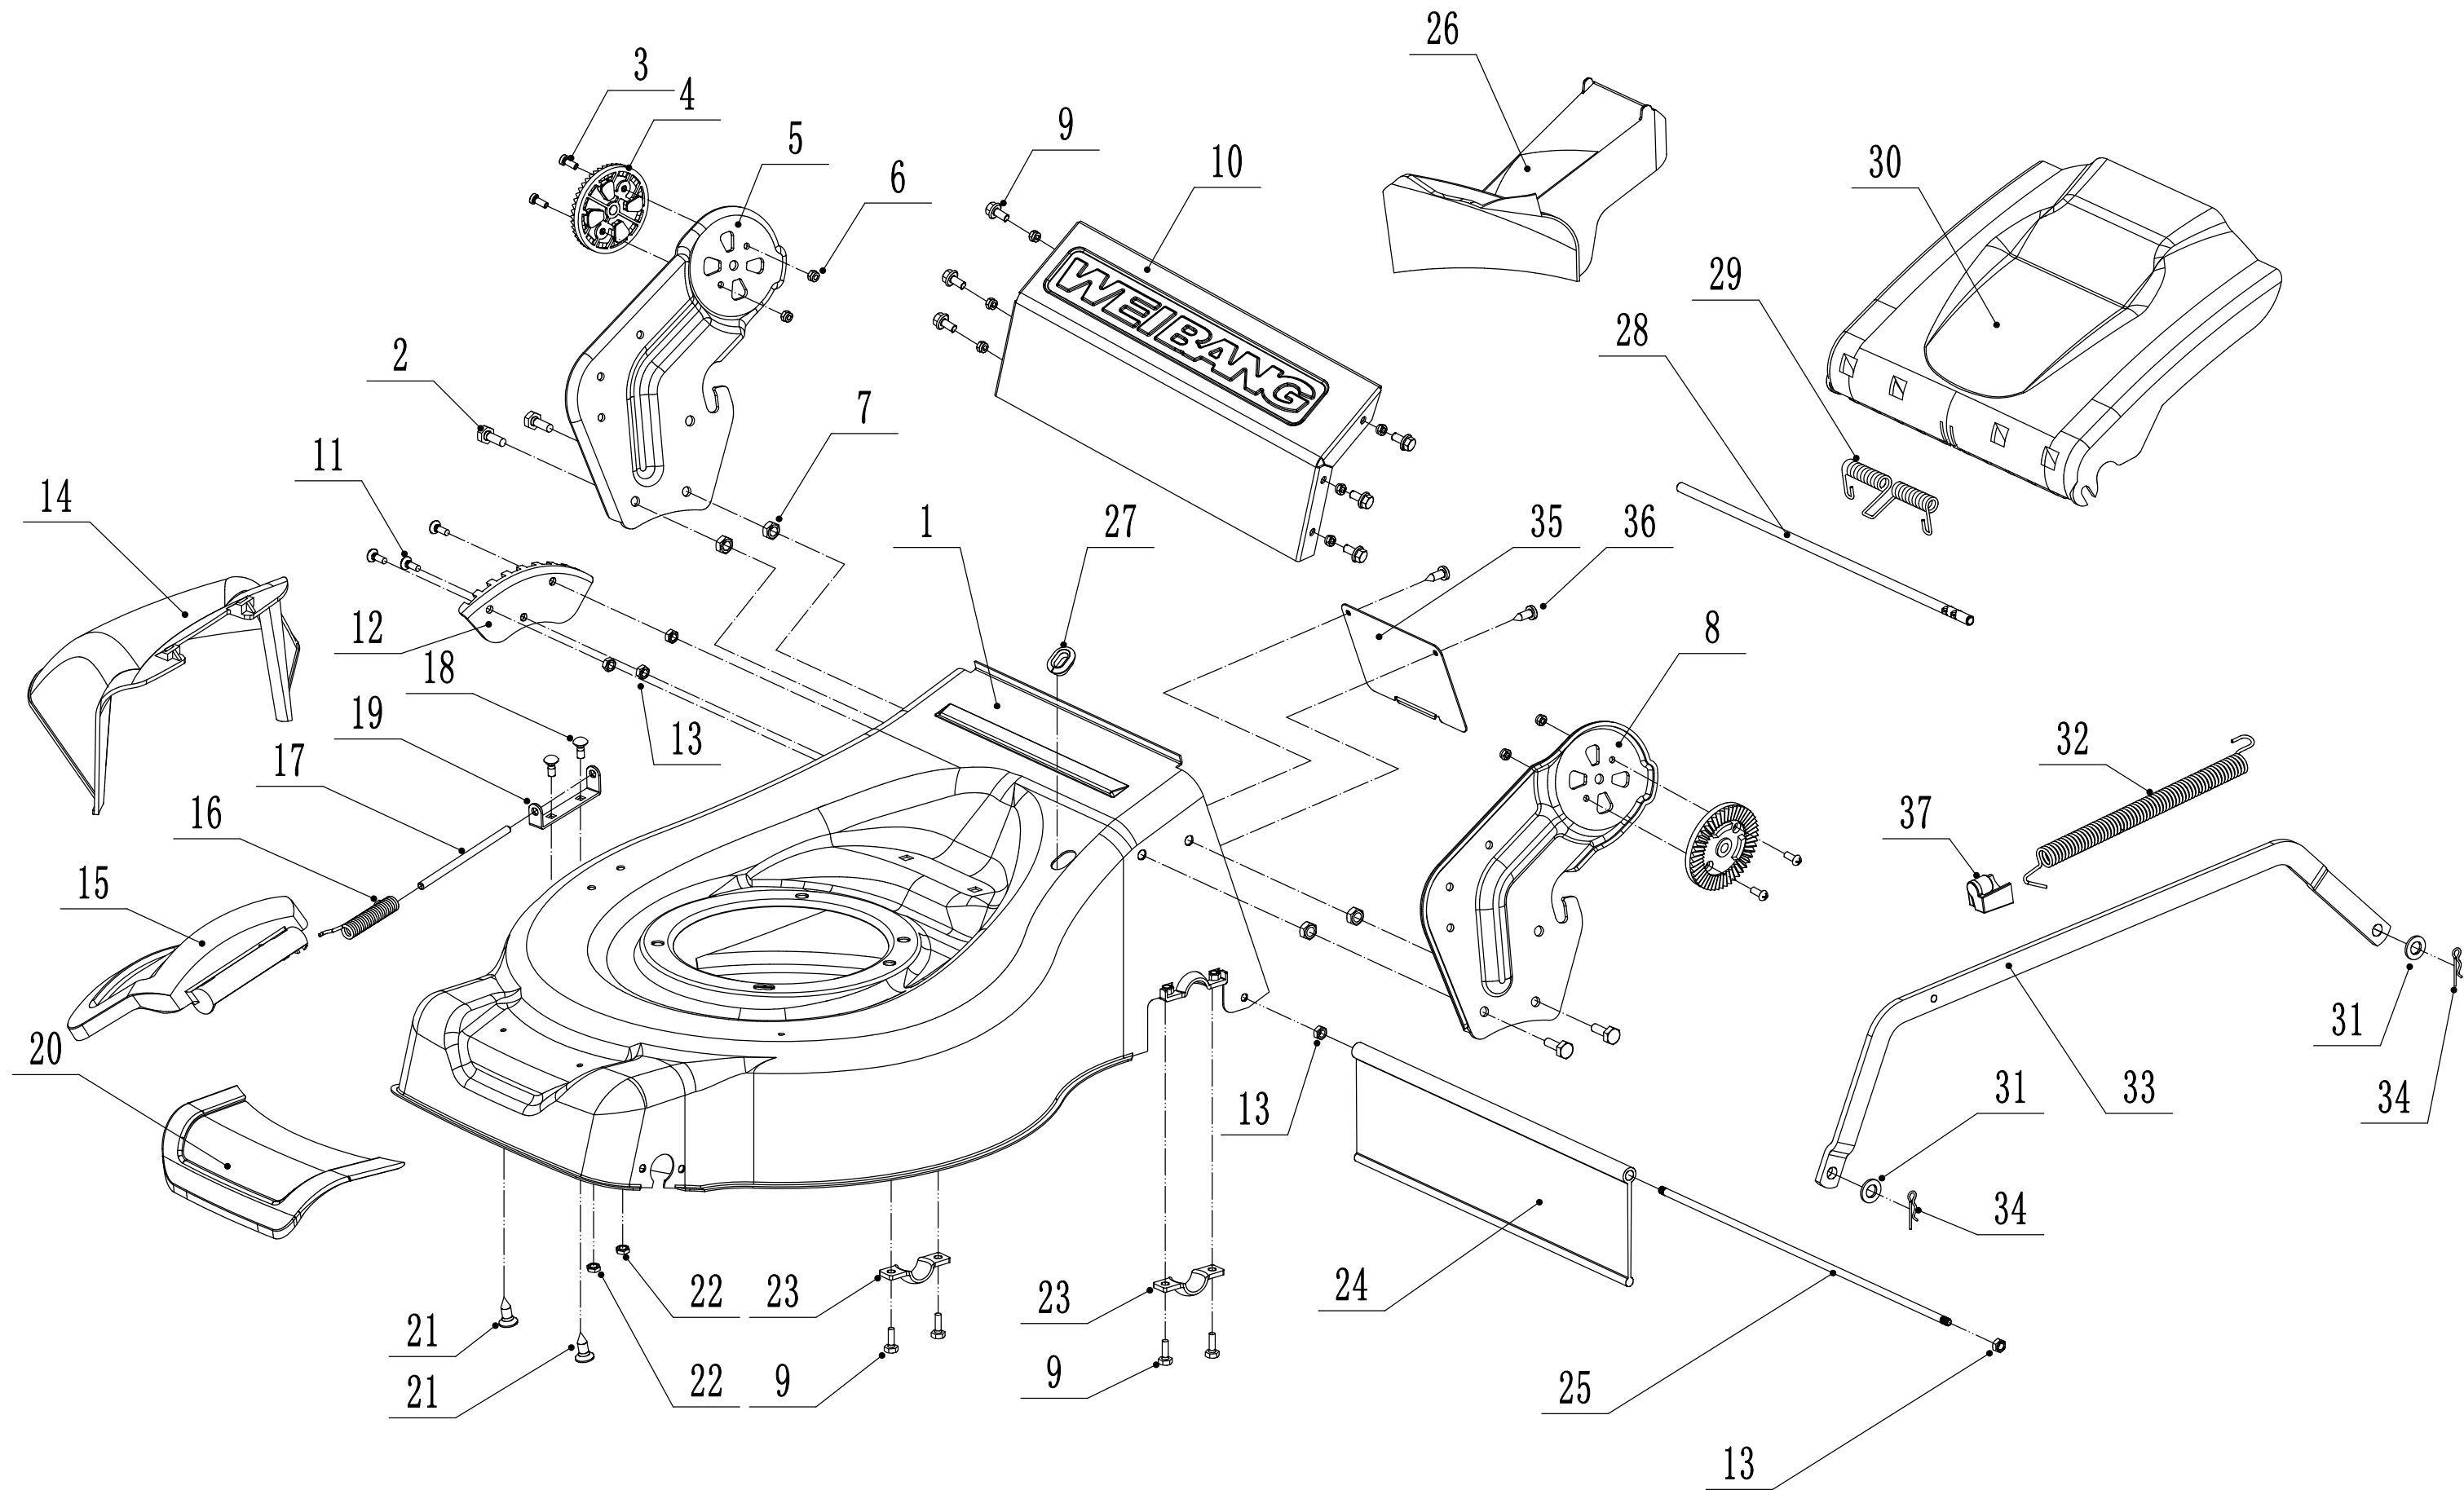

WB 455 SCV 6in1

2017

2 WB455SC V-3in1 Main Body

Part 2 - Main Body

No.	ID Zboží	Název
1	4560101004/44	chassis
2	0102008016	bolt
3	0104005012	screw
4	AVSA000000040/22	tooth disc
5	4560112010K/44	right bracket
6	0202005000	lock nut
7	0202008000	lock nut
8	4560111010K/44	left bracket
9	0102006012	bolt
10	4560111030K/44	connector
11	0104006016	cross slot screw
12	4560110010/01	graduator
13	0202006000	lock nut
14	4560108010	side discharge deflector
15	4560107010	cover
16	5020119010	side discharge cover spring
17	5020120010/02	side discharge cover pivot
18	0107006014	square neck bolt
19	5020118010/02	side discharge cover bracket
20	4560103010	front mask
21	0106004013	cross slot ST screw
22	0204006000	lock nut
23	5320114020/01	upper bearing bracket
24	4320119010	rear deflector
25	4320118010/02	rear pivot
26	4560104010	mulching plug
27	5360122010	rubber ring
28	4560106010/02	rear cover pivot
29	5360118010	rear cover spring
30	4560105010	cover
31	0301010000	flat washer
32	WB2100020102/01	bolt
33	4560109010/44	draw staff
34	5320333010	draw staff block reed
35	5360105010D/44	shield
36	0106004009	cross slot ST screw
37	4560109012	spring bracket

3 WB455SC V-3in1 Blade System

Part 3 - Blade System

No.	ID Zboží	Název
1	5360111010/02	engine washer 1
2	5360112010/02	engine washer 2
3	5320115010	ST screw
4	4560114010	V belt
5	4560102010	belt shield
6	0302006000	big flat washer
7	0202006000	lock nut
8		adapter sets
9	4510401010	key
10	5320404020/02	adapter
11	5310402010	friction washer
12	4510403010A/35	blade
13	5310404010/02	lock ring
14	5310406010/04	spring washer
15	5320405010	central bolt
16	5020402070/02	engine pulley
17	0105006006	locating screw