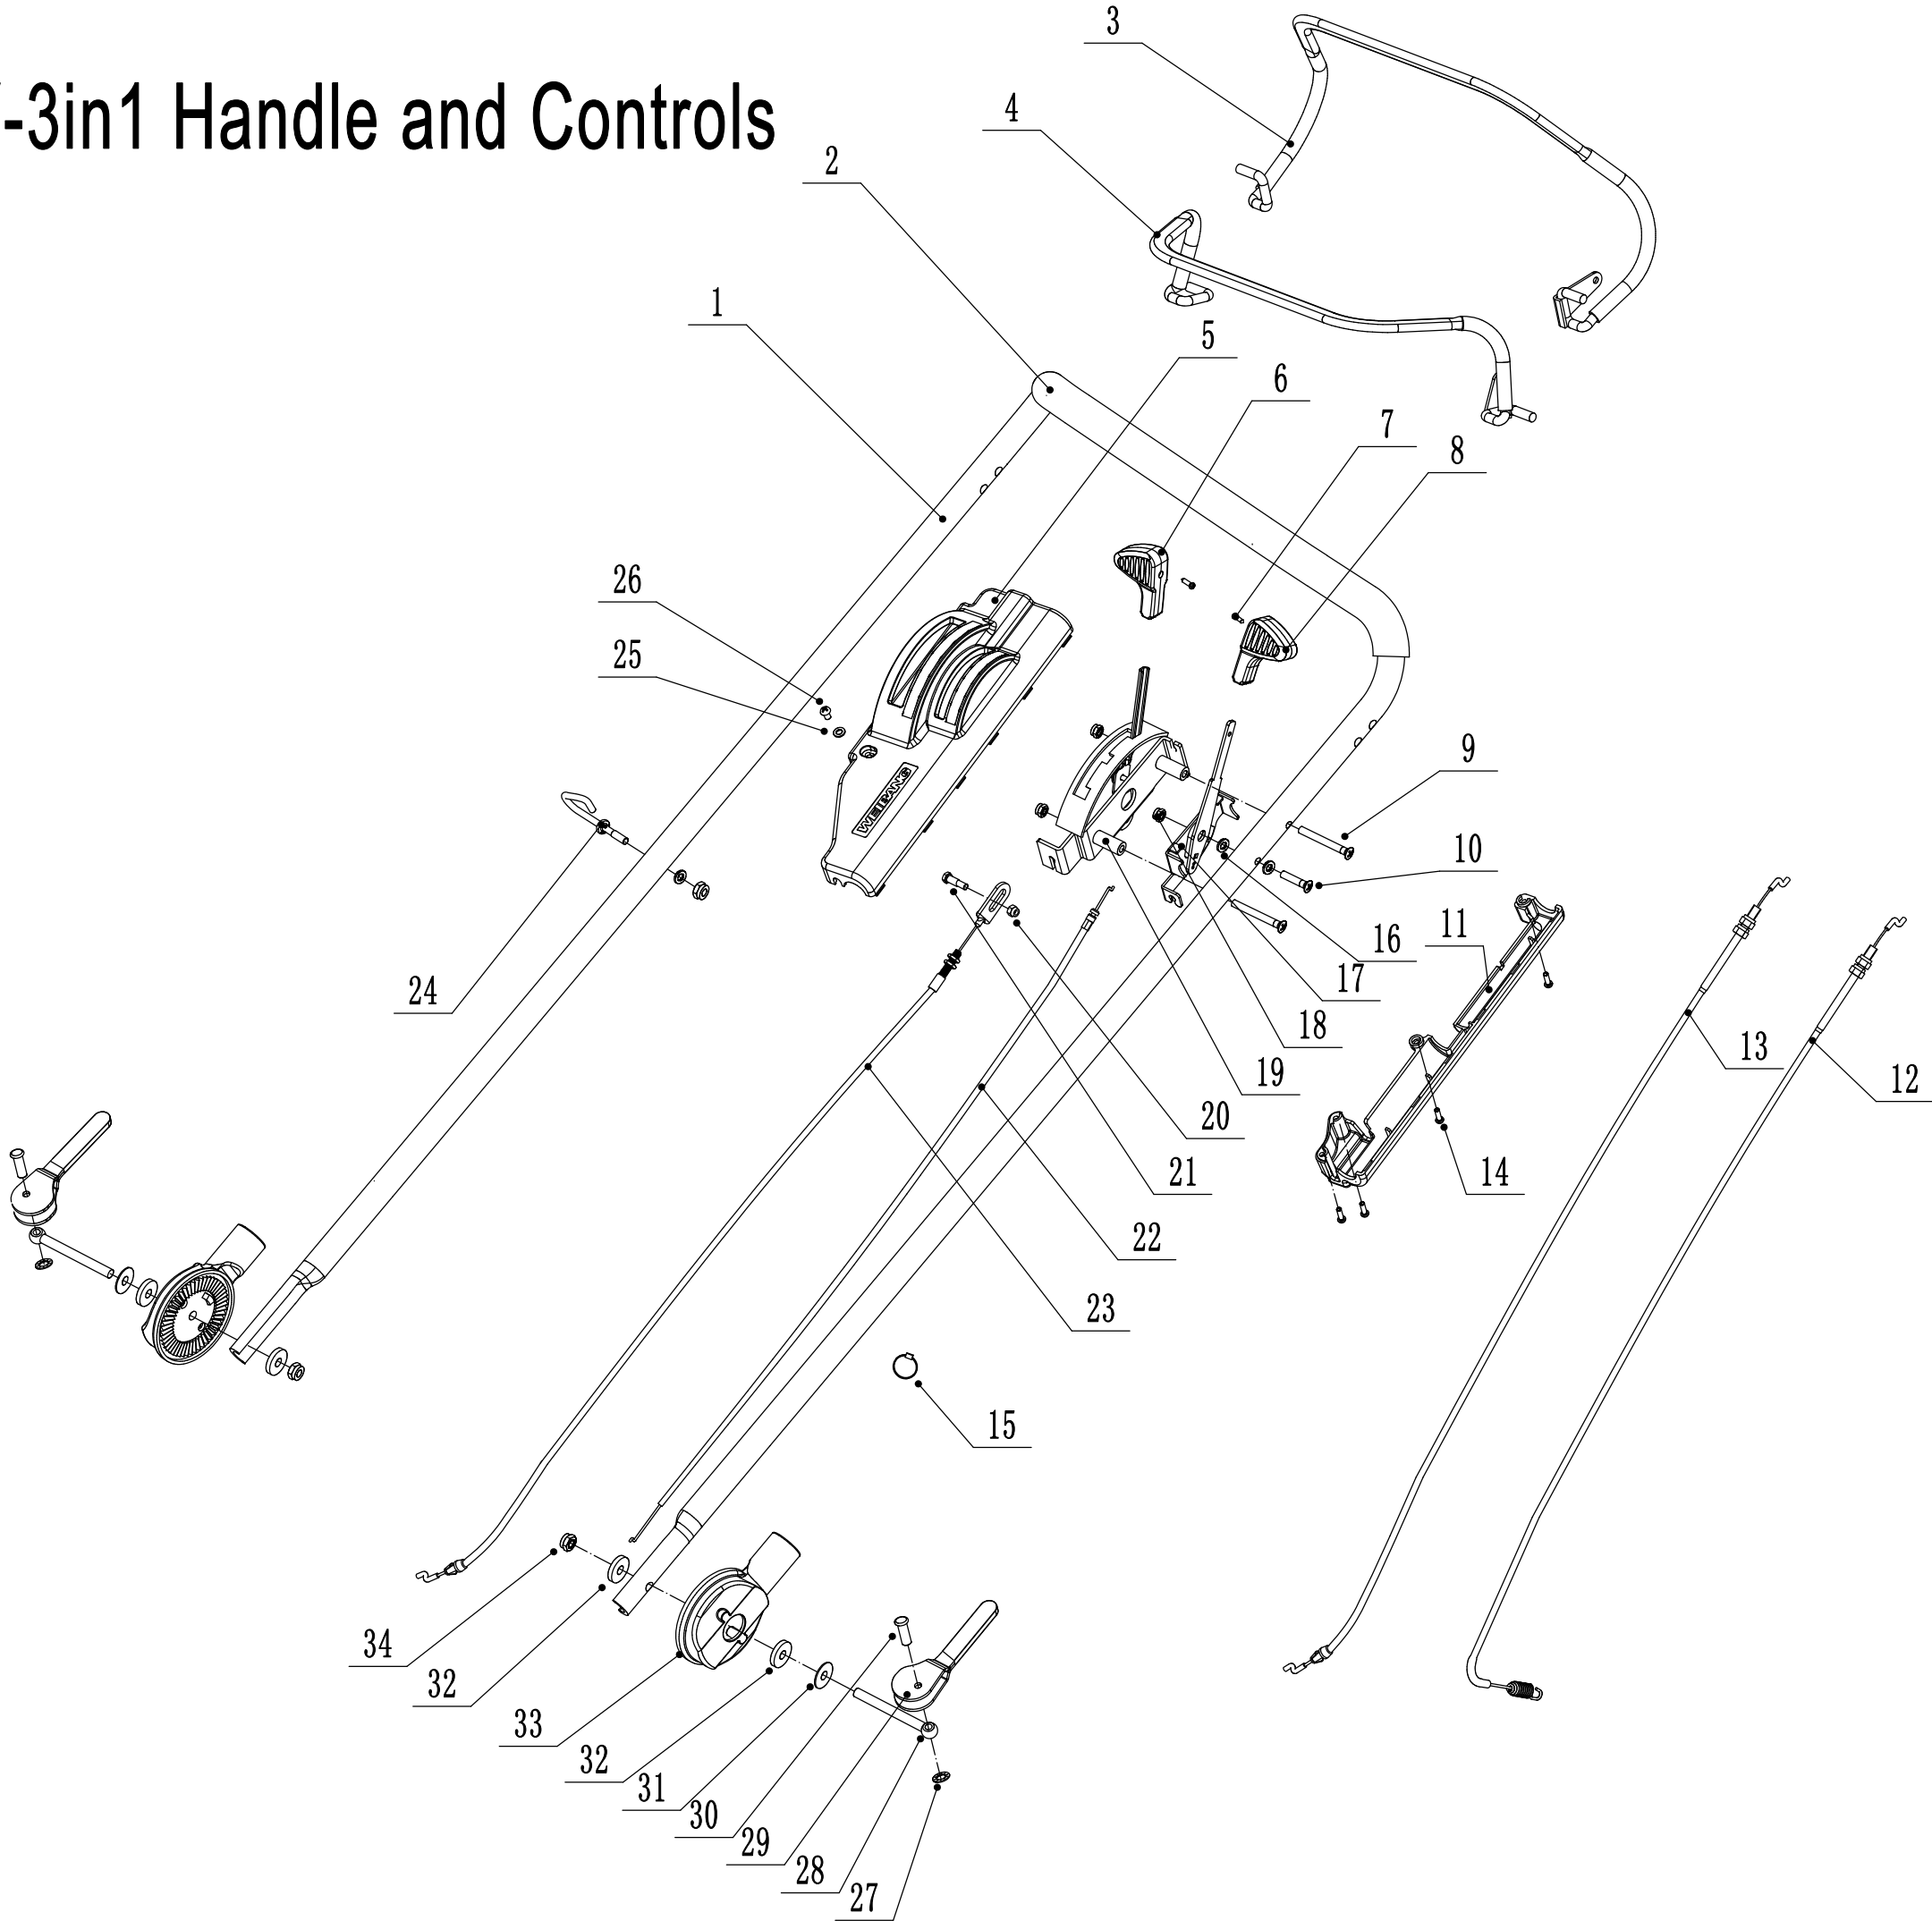

6 WB455SC V-3in1 Handle and Controls

Part 6 - Handle and Controls

No.	ID Zboží	Název
1	4560115010/44	handle
2	GM56E010000080	sheath
3	5320511030S/44	clutch lever weldment
4	5320503020S/44	brake lever weldment
5	5020501030S	upper cover
6	5380508010	grip
7	0106003013	screw
8	5380510010	grip
9	0108006060	screw
10	0108006050	screw
11	5020501040S	lower cover
12	LH186-1195	brake cable
13	BS120-1230	clutch calbe
14	0113040018	screw
15	ZD3/190	ties
16	0301006000	spacer
17	5380512010	bracket
18	0202006000	lock nut
19	5020501050S	bracket
20	0202005000	lock nut
21	5360506011	speed adjustment handle head
22	YM72-1080-A	throttle cable
23	TX123-1035-A	speed control cable
24	4510511010/01	hook
25	0301005000	spacer
26	0104005008	screw
27	4510114030	cap
28	GM48S000000100/02	bolt
29	GM56A100400000	lock lever
30	0801008022	pin
31	GM56A100000040/04	spacer
32	GM56A100000050/01	spacer
33	GM48S030200000	tooth disc kit
34	0201008000DD	lock nut