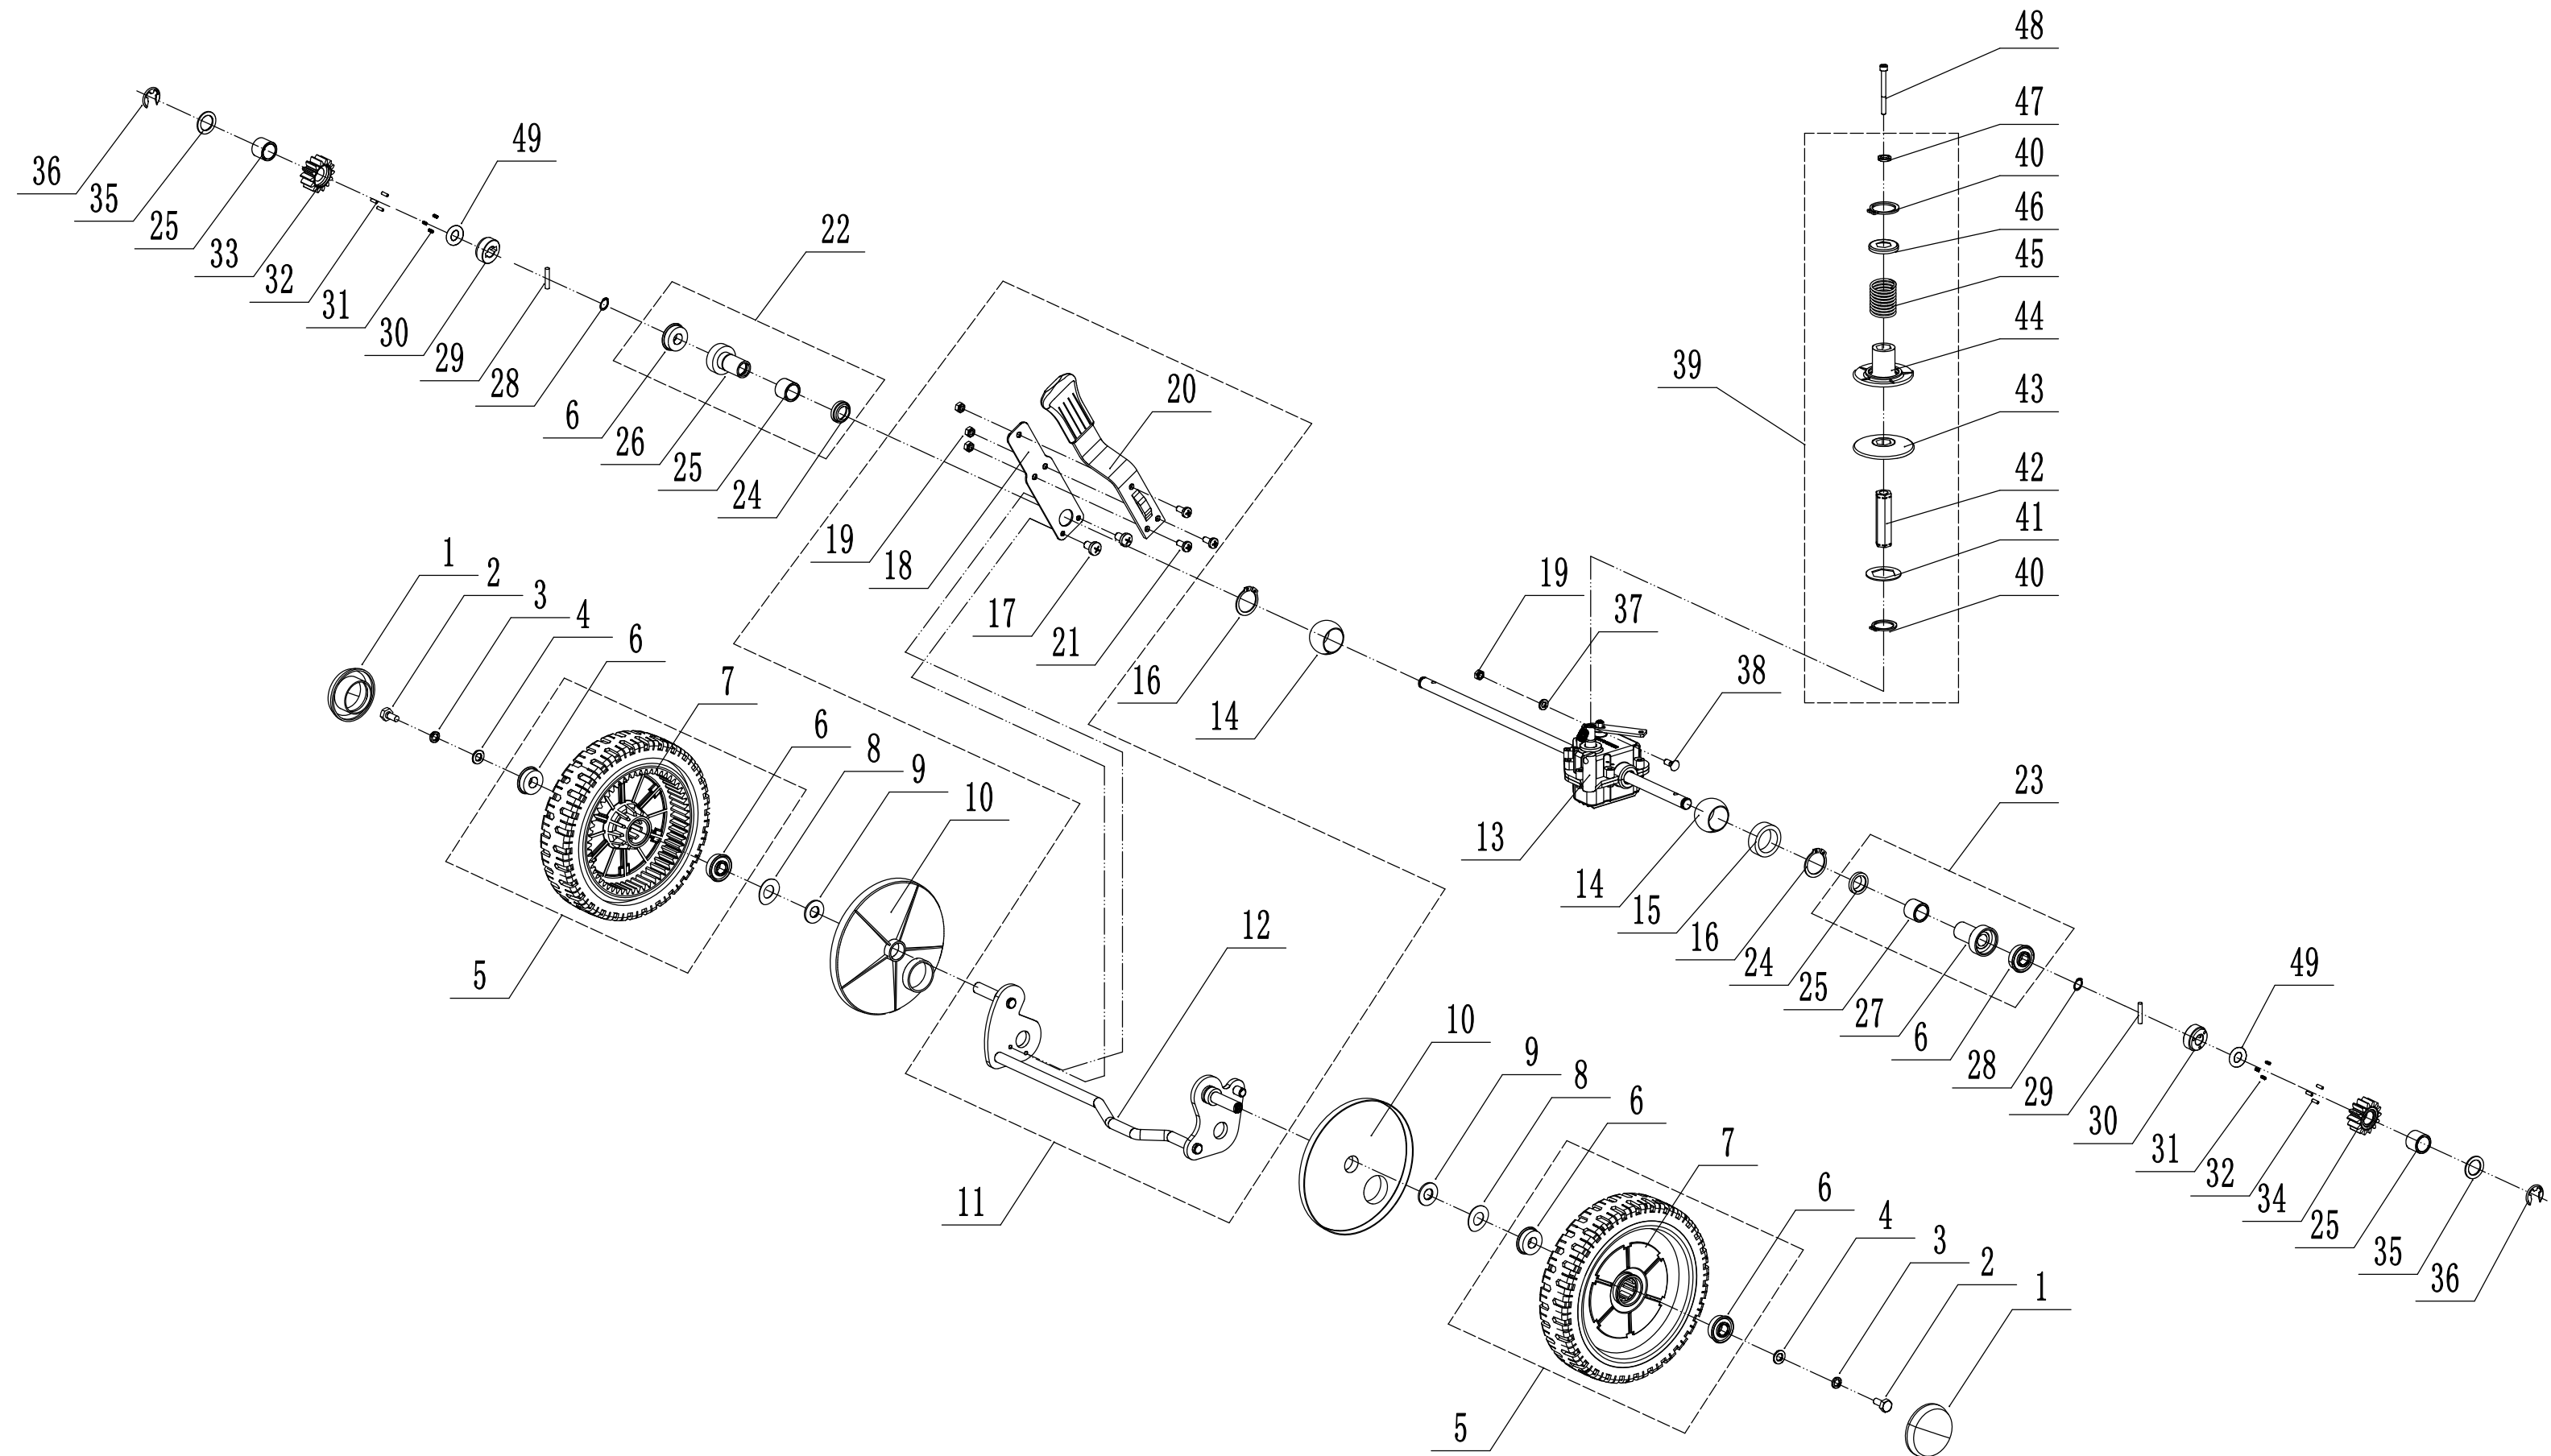

5 WB455SC V-3in1 Rear Axle

Part 5 - Rear Axle

No.	ID Zboží	Název
1	5310214010	wheel cover
2	0101008015	bolt
3	0401008000	spring washer
4	0301008000	flat washer
5	5340309010	wheel
6	5310213010	bearing
7		
8	5310211010/02	equalizing spring
9	5310210010/02	wheel axis spacer
10	5340310010	anti-dust cover
11		
12	4560301010/01	rear shaft weldment
13	Y20456V0P	gearbox assembly
14	5320328010	nylon surface bearing
15	5320329010/02	rear axle partition
16	1001020000	check ring for shaft
17	0104005008	cross slot bolt
18	5360311010/22	spring of adjustment lever
19	0202006000	lock nut
20	5360310010	adjustment lever
21	0104006014	cross slot screw
22	Y065321	left bearing sheath assembly
23	Y065320	right bearing sheath assembly
24	5320327010	dustproof ring
25	5320326010P	bearing
26	5320325020/02	right bearing sheath
27	5320324020/02	left bearing sheath
28	1001012000	check ring for shaft
29	HQ000100060	Check holder
30	HQ000100050	Unidirectional block
31	HQ000100040	Unidirectional telescopic pin spring
32	HQ000100030	Unidirectional telescopic pin
33	HQ000100020	right pinion
34	HQ000100010	left pinion
35	5020311010/04	friction mat
36	1301009000	check ring
37	0301006000	flat washer
38	0107006014	square neck bolt
39	Y115380	transmission assembly
40	1001017000	check ring for shaft
41	4820320010/02	inner hex hole washer
42	4820321010/02	hex adapter
43	5380309010	lower pulley disc
44	5380308010	active pulley disc
45	4820324010	spring
46	4820325010/02	spring cap
47	0401005000	spring washer
48	0103005055	inner hex bolt
49	1401025015	o sealing ring