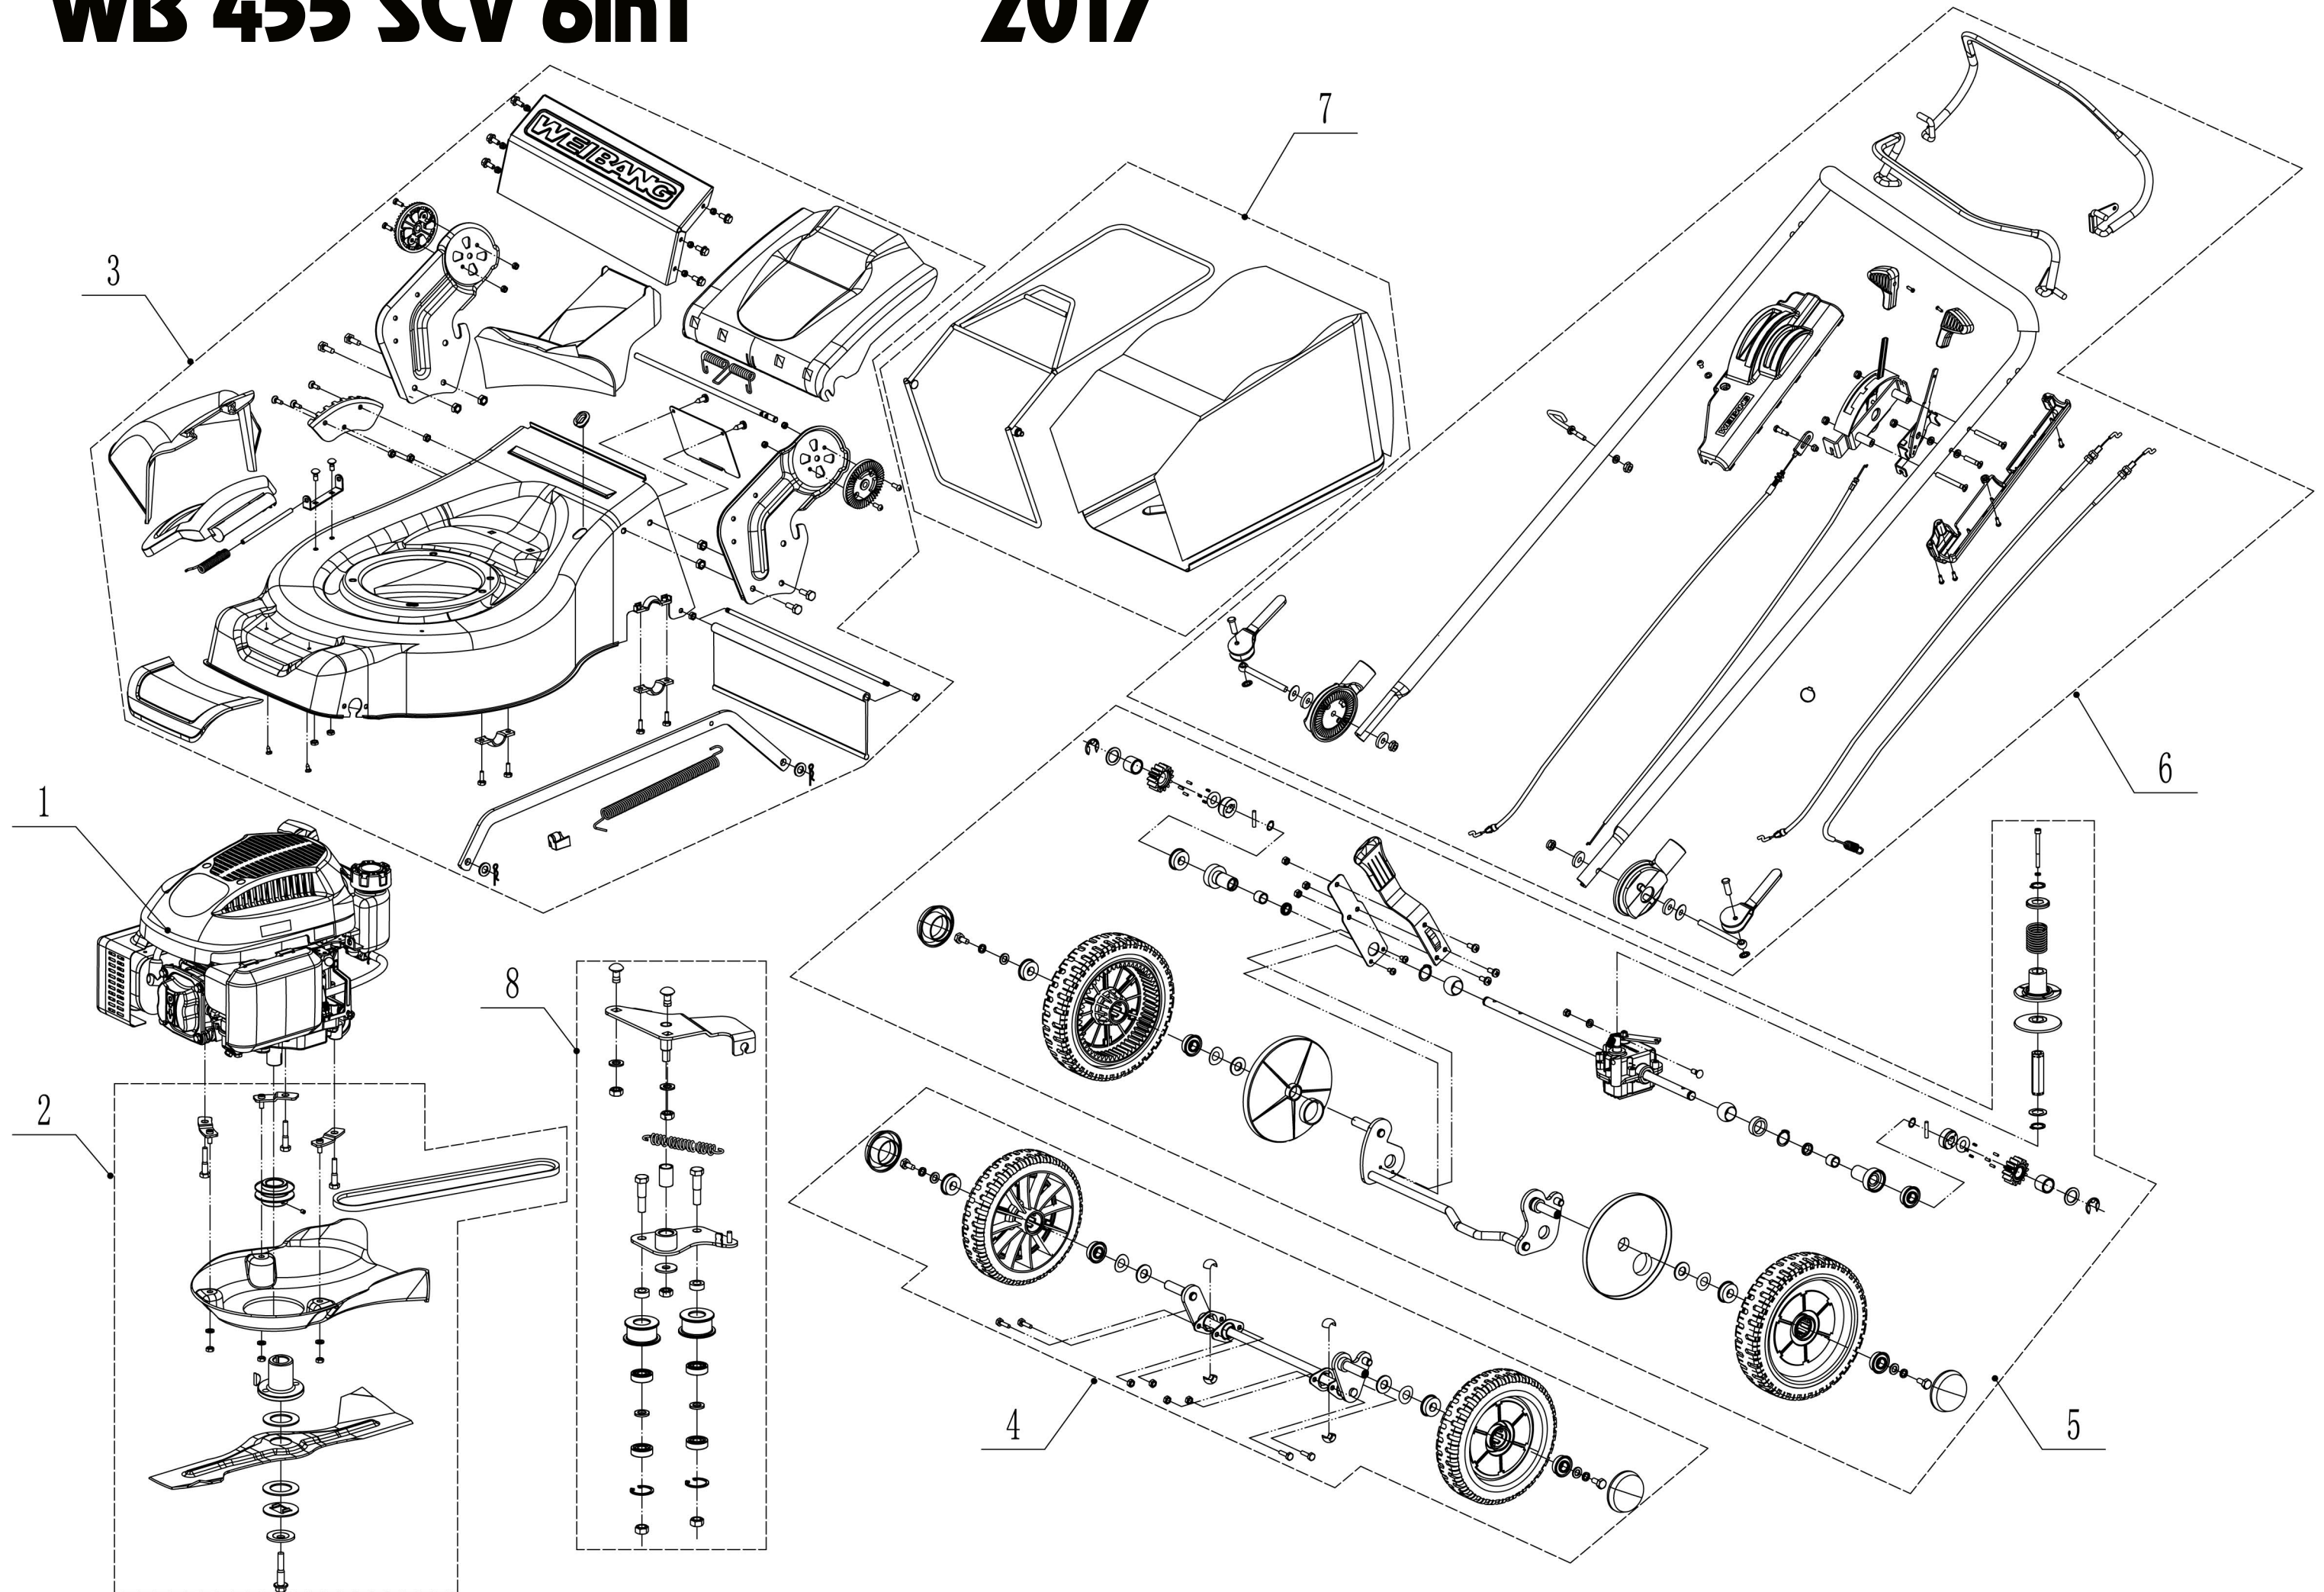

WB 455 SCV 6in1

2017

2 WB455SC V-3in1 Main Body

Part 2 - Main Body

No.	ID Zboží	Název
1	4560101004/44	chassis
2	0102008016	bolt
3	0104005012	screw
4	AVSA000000040/22	tooth disc
5	4560112010K/44	right bracket
6	0202005000	lock nut
7	0202008000	lock nut
8	4560111010K/44	left bracket
9	0102006012	bolt
10	4560111030K/44	connector
11	0104006016	cross slot screw
12	4560110010/01	graduator
13	0202006000	lock nut
14	4560108010	side discharge deflector
15	4560107010	cover
16	5020119010	side discharge cover spring
17	5020120010/02	side discharge cover pivot
18	0107006014	square neck bolt
19	5020118010/02	side discharge cover bracket
20	4560103010	front mask
21	0106004013	cross slot ST screw
22	0204006000	lock nut
23	5320114020/01	upper bearing bracket
24	4320119010	rear deflector
25	4320118010/02	rear pivot
26	4560104010	mulching plug
27	5360122010	rubber ring
28	4560106010/02	rear cover pivot
29	5360118010	rear cover spring
30	4560105010	cover
31	0301010000	flat washer
32	WB2100020102/01	bolt
33	4560109010/44	draw staff
34	5320333010	draw staff block reed
35	5360105010D/44	shield
36	0106004009	cross slot ST screw
37	4560109012	spring bracket

3 WB455SC V-3in1 Blade System

Part 3 - Blade System

No.	ID Zboží	Název
1	5360111010/02	engine washer 1
2	5360112010/02	engine washer 2
3	5320115010	ST screw
4	4560114010	V belt
5	4560102010	belt shield
6	0302006000	big flat washer
7	0202006000	lock nut
8		adapter sets
9	4510401010	key
10	5320404020/02	adapter
11	5310402010	friction washer
12	4510403010A/35	blade
13	5310404010/02	lock ring
14	5310406010/04	spring washer
15	5320405010	central bolt
16	5020402070/02	engine pulley
17	0105006006	locating screw