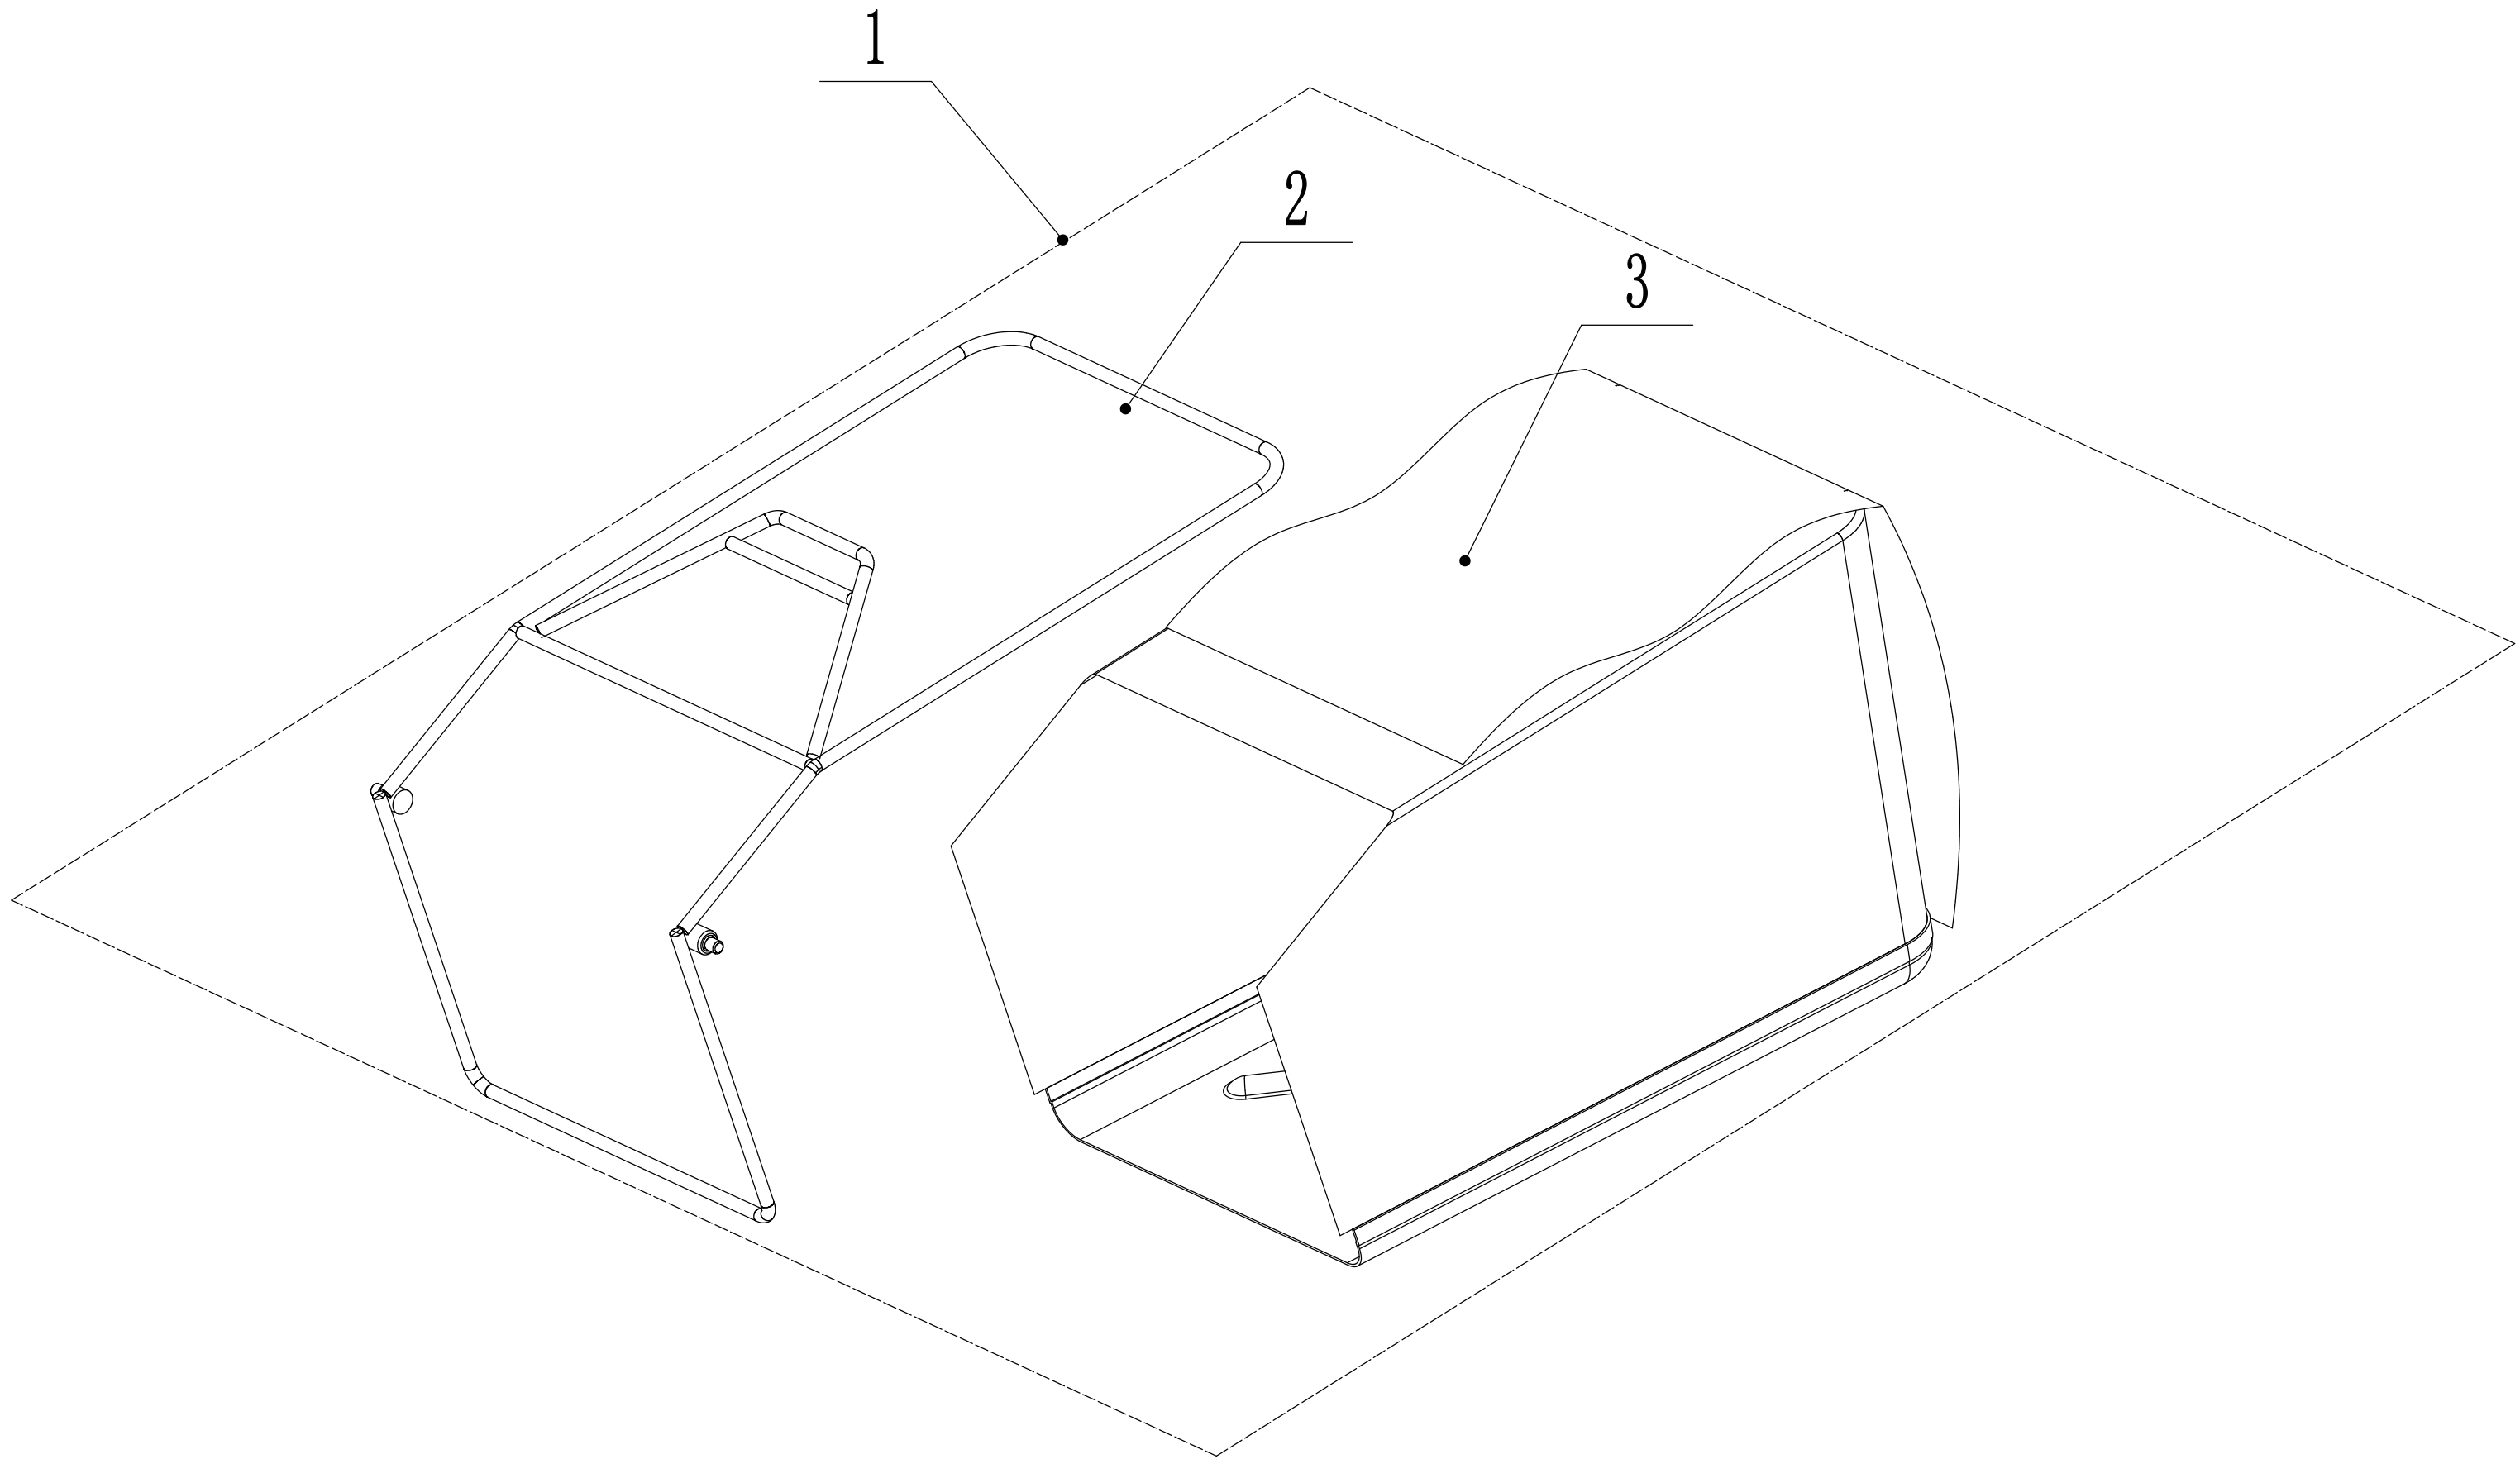

7 WB455SC V-3in1 Grasscatcher

Part 7 - Grasscatcher

No.	ID Zboží	Název
1	4560601010	grass catcher assembly
2	4560602010/22	grass catcher frame
3	4560603010/81	grass bag