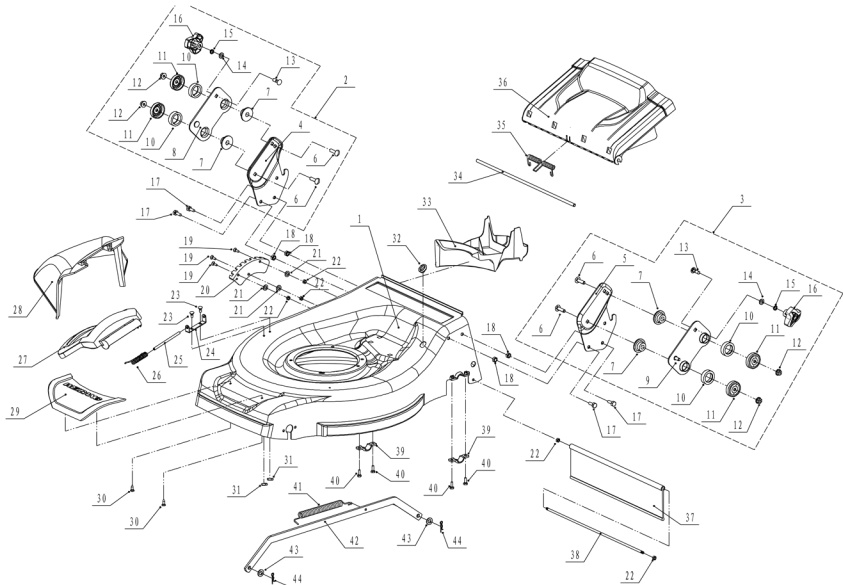

WB536 SKVPRO 6in1

No.	Název
1	engine
2	deck assembly
3	blade component
4	front axle
5	rear axle
6	handlebar
7	grasscatcher
8	tension part

WB536 SKVPRO 6in1

No.	ID Zboží	Název
1	5360101010C/44	chassis
2	Y19GDTL3	right-AVS assembly
3	Y19GDTR3	left-AVS assembly
4	5360125020/22	right bracket
5	5360124020/22	left bracket
6	0107008030	square neck bolt
7	AVS040000000	AVS base
8	AVS030000000/22	right bracket base
9	AVS020000000/22	left bracket base
10	AVS000000020	AVS
11	AVS000000010/22	AVS cover
12	0204008000	lock nut
13	4510513010/01	square neck bolt
14	0301006000	flat washer
15	0401008000	spring washer
16	AVS010000000/80	lock knob
17	0102008016	bolt
18	0202008000	lock nut
19	0104006016	cross slot screw
20	5360123010/01	graduator
21	0301006000	flat washer
22	0202006000	lock nut
23	0107006014	square neck bolt
24	5020118010/02	side discharge cover bracket
25	5020120010/02	side discharge cover spring
26	5020119010	side discharge cover pivot
27	5360119010J	cover
28	5360120010J	side discharge deflector
29	5360114010	front mask
30	0106004013	cross slot ST screw
31	0204006000	lock nut
32	5360122010	rubber ring
33	5360115010	mulching plug
34	5360117010/02	rear cover pivot
35	5360118010	rear cover spring
36	5360116010	rear cover
37	5360127010	rear pivot
38	5360126010/02	rear deflector
39	5320114020/01	upper bearing bracket
40	0102006012	hex flange bolt
41	5320332010/01	connecting rod spring
42	5360308010/44	connector rod
43	0301010000	flat washer
44	5320333010	spring clip