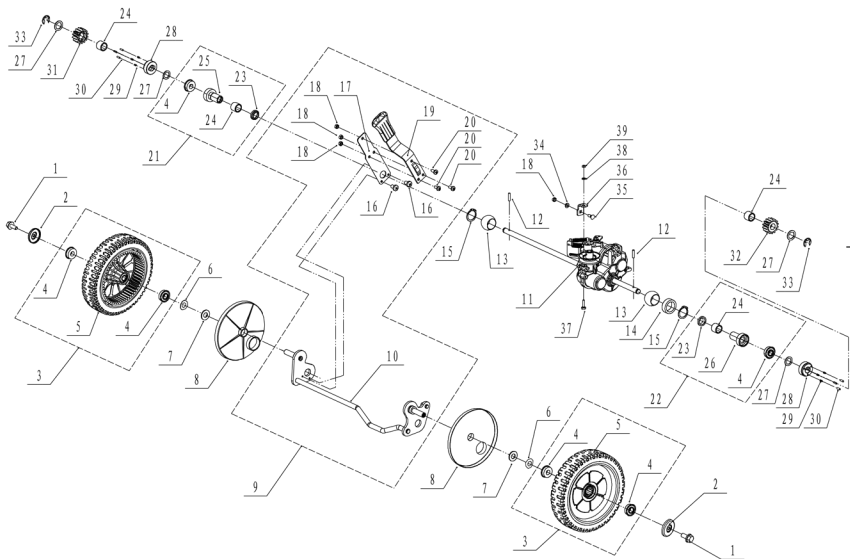

WB536 SKVPRO 6in1

No.	ID Zboží	Název
1	0102008016	bolt
2	48R0210012/01	wheel hub cap
3		
4	5310213010	bearing
5	5340309011	wheel AL
6	5310211010/04	spring washer
7	5310210010/02	washer
8	5340310010	rear wheel shield
9		
10	5360301010C/01	rear shaft weldment
11		profession rear transmission
12	HQ000100060	Check holder
13	5320328010	nylon spherical surface bearing
14	4520313010/02	rear transmission spacer
15	1001020000	check ring for shaft
16	0104005008	cross slot screw
17	5360311010/22	spring of adjustment lever
18	0202006000	lock nut
19	5360310010	adjustment lever
20	0104006014	cross slot screw
21	Y065321	left bearing sheath assembly
22	Y065320	right bearing sheath assembly
23	5320327010	dustproof ring
24	5320326010	bearing
25	5320325020/02	right bearing sheath
26	5320324020/02	left bearing sheath
27	5020311010	washer
28	HQ000100050	Unidirectional block
29	HQ000100040	Unidirectional telescopic pin spring
30	HQ000100030	Unidirectional telescopic pin
31	HQ000100020	right pinion
32	HQ000100010	left pinion
33	1301009000	check ring
34	0301006000	flat washer
35	0107006014	square neck bolt
36	5360307010C/02	
37	0101005020	bolt
38	0301005000	flat washer
39	0202005000	lock nut