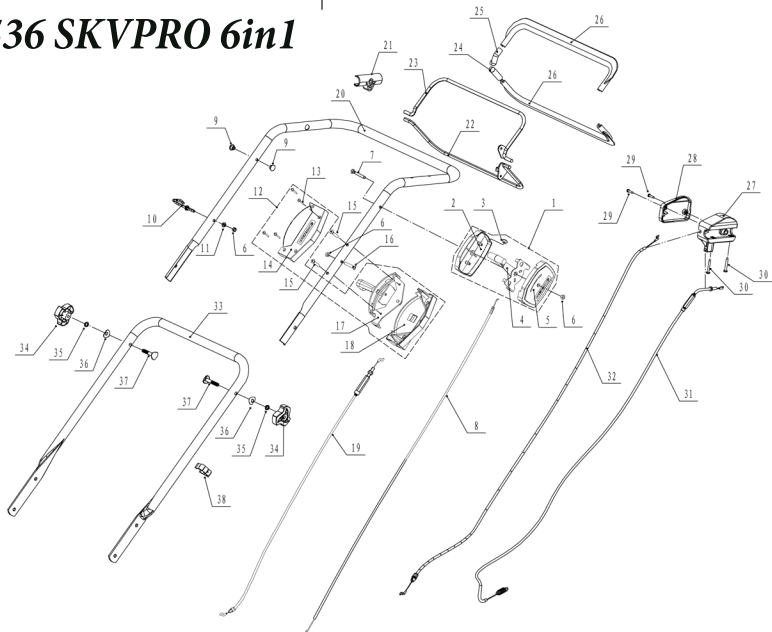

WB536 SKVPRO 6in1

No.	ID Zboží	Název
1	4820519000	throttle control box assembly
2	4820520010	left cover of throttle control box
3	4820520020	plug of throttle control box
4	4820518020	throttle controler frame
5	4820519010	right cover of throttle control box
6	0202006000	lock nut
7	0108006050	cross slot screw
8	4820539010	throttle cable
9	4820513010	plug for handle hole
10	4510511010/01	start rope hook
11	0301006000	flat washer
12	4820528000	speed adjustment box assembly
13	0106004025	cross slot ST screw
14	4820528010	upper cover of speed adjustment box
15	0108006030	cross slot screw
16	0108006035	cross slot screw
17	4820530010	speed controler frame
18	4820529010	bottom cover of speed adjustment box
19	5340133010	speed adjustment cable
20	5340501010/22	upper handle
21	4820511010	hinge bracket
22	5340503010/22	clutch lever weldment
23	5340502010/22	brake lever weldment
24	4820510010	clutch lever elbow cover
25	4820505010	brake lever elbow cover
26	5340505010	control lever cover
27	4820515010	control lever cable box
28	4820516010	control lever cable box cover
29	0106004016	cross slot ST screw
30	0106005038	cross slot ST screw
31	5340510010	clutch cable
32	4820538010	brake cable
33	5340506010/22	lower handle
34	4820541010/80	lock knob
35	0401008000	spring washer
36	4510510010/02	arc washer
37	5310510010/01	connecting bolt
38	5320517010	cable clip