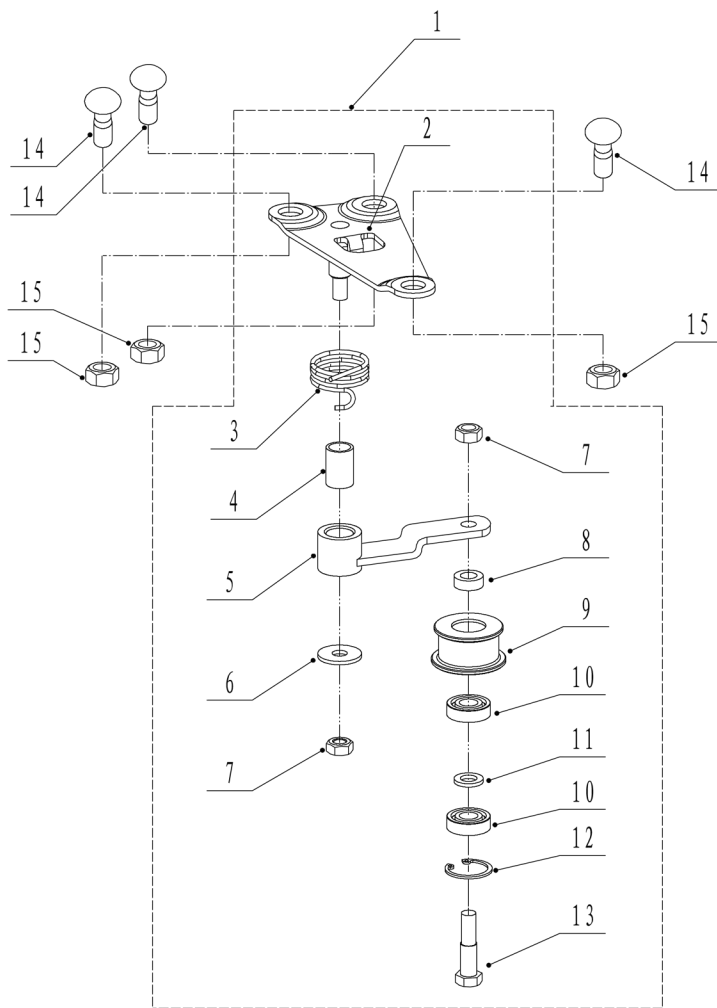

WB536 SKVPRO 6in1

No.	ID Zboží	Název
1	Y095361	
2	5360129010C/02	tensional arm bracket
3	5360132010C	spring
4	4820112010	
5	5360133010C/02	
6	0302008000	big spacer
7	0202008000	lock nut
8	5340129010/02	spacer1
9	5340128010	tensional pulley
10	609/2RS	bearing
11	5340130010/02	spacer2
12	1001024000	check ring for shaft
13	5340131010/02	
14	0107010025	square neck bolt
15	0202010000	lock nut