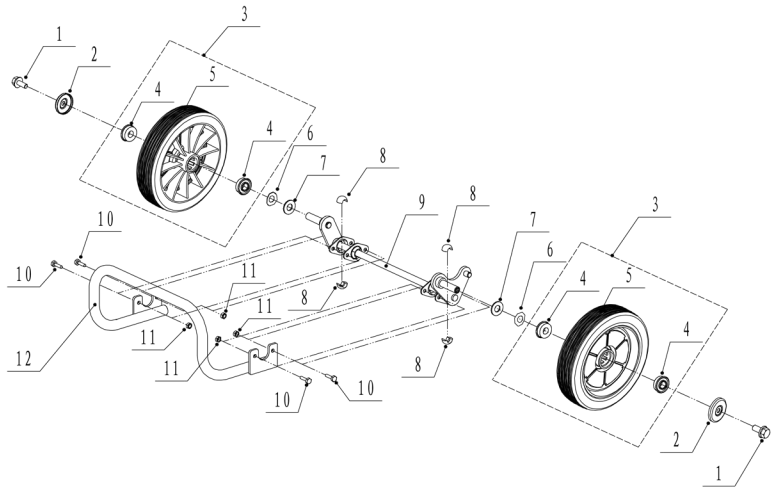

WB536 SKVPRO 6in1

No.	Název
1	engine
2	deck assembly
3	blade component
4	front axle
5	rear axle
6	handlebar
7	grasscatcher
8	tension part

WB536 SKVPRO 6in1

No.	ID Zboží	Název
1	5360101010C/44	chassis
2	Y19GDTL3	right-AVS assembly
3	Y19GDTR3	left-AVS assembly
4	5360125020/22	right bracket
5	5360124020/22	left bracket
6	0107008030	square neck bolt
7	AVS040000000	AVS base
8	AVS030000000/22	right bracket base
9	AVS020000000/22	left bracket base
10	AVS000000020	AVS
11	AVS000000010/22	AVS cover
12	0204008000	lock nut
13	4510513010/01	square neck bolt
14	0301006000	flat washer
15	0401008000	spring washer
16	AVS010000000/80	lock knob
17	0102008016	bolt
18	0202008000	lock nut
19	0104006016	cross slot screw
20	5360123010/01	graduator
21	0301006000	flat washer
22	0202006000	lock nut
23	0107006014	square neck bolt
24	5020118010/02	side discharge cover bracket
25	5020120010/02	side discharge cover spring
26	5020119010	side discharge cover pivot
27	5360119010J	cover
28	5360120010J	side discharge deflector
29	5360114010	front mask
30	0106004013	cross slot ST screw
31	0204006000	lock nut
32	5360122010	rubber ring
33	5360115010	mulching plug
34	5360117010/02	rear cover pivot
35	5360118010	rear cover spring
36	5360116010	rear cover
37	5360127010	rear pivot
38	5360126010/02	rear deflector
39	5320114020/01	upper bearing bracket
40	0102006012	hex flange bolt
41	5320332010/01	connecting rod spring
42	5360308010/44	connector rod
43	0301010000	flat washer
44	5320333010	spring clip

WB536 SKVPRO 6in1

No.	ID Zboží	Název
1	0102008016	bolt
2	48R0210012/01	wheel hub cap
3		
4	5310213010	bearing
5	5340206011	front wheel
6	5310211010/04	spring washer
7	5310210010/02	washer
8	5310209010	spherical surface bearing
9	5360201010/01	front shaft weldment
10	0102006016	hex flange bolt
11	0202006000	bumper
12	5360121010/22	bumper