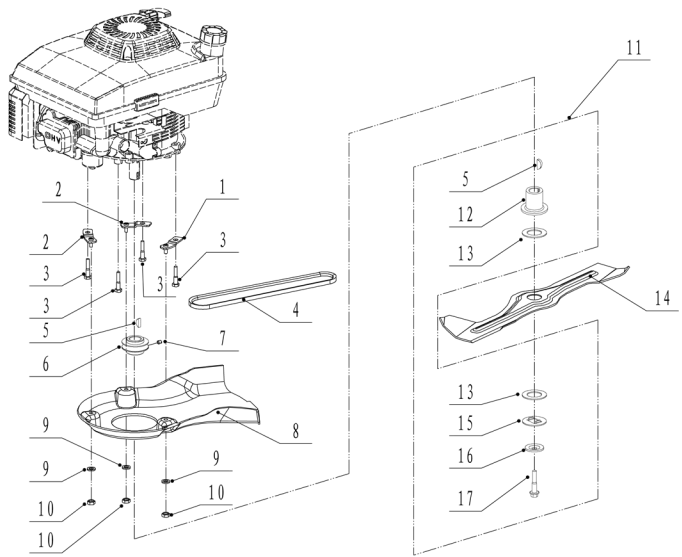

WB536 SKVPRO 6in1

No.	ID Zboží	Název
1	5360111010/02	engine washer 1
2	5360112010/02	engine washer 2
3	5320115010	ST screw
4	5320119011	V belt
5	4510401010	key
6	5020402070/02	engine pulley
7	0105006006	locating screw
8	5360113010	belt shield
9	0302006000	big flat washer
10	0202006000	lock nut
11	5320404002	
12	5320404020/02	
13	5310402010	friction washer
14	5310403010A/22	blade
15	5310404010/02	lock ring
16	5310406010/04	spring washer
17	5320405010	central bolt