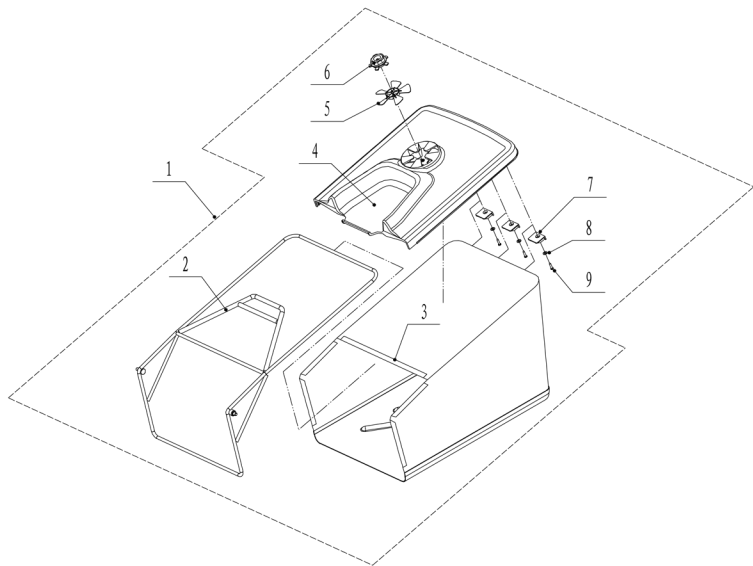

WB536 SKVPRO 6in1

No.	ID Zboží	Název
1		
2	5360602010/22	grass catcher frame
3	5360603010/81	grass bag
4	5360604010	top cover of grass catcher
5	5360605010	fan
6	5360606010	fan cap
7	5360607010	clip
8	0301004000	flat washer
9	0106004022	cross slot ST screw