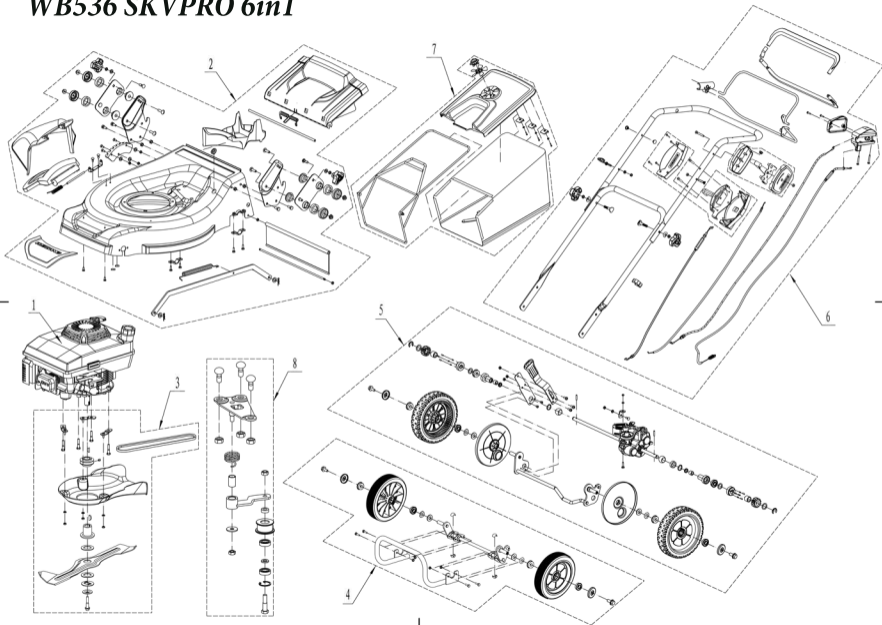

WB536 SKVPRO 6in1

No.	Název
1	engine
2	deck assembly
3	blade component
4	front axle
5	rear axle
6	handlebar
7	grasscatcher
8	tension part

WB536 SKVPRO 6in1

No.	ID Zboží	Název
1	5360101010C/44	chassis
2	Y19GDTL3	right-AVS assembly
3	Y19GDTR3	left-AVS assembly
4	5360125020/22	right bracket
5	5360124020/22	left bracket
6	0107008030	square neck bolt
7	AVS040000000	AVS base
8	AVS030000000/22	right bracket base
9	AVS020000000/22	left bracket base
10	AVS000000020	AVS
11	AVS000000010/22	AVS cover
12	0204008000	lock nut
13	4510513010/01	square neck bolt
14	0301006000	flat washer
15	0401008000	spring washer
16	AVS010000000/80	lock knob
17	0102008016	bolt
18	0202008000	lock nut
19	0104006016	cross slot screw
20	5360123010/01	graduator
21	0301006000	flat washer
22	0202006000	lock nut
23	0107006014	square neck bolt
24	5020118010/02	side discharge cover bracket
25	5020120010/02	side discharge cover spring
26	5020119010	side discharge cover pivot
27	5360119010J	cover
28	5360120010J	side discharge deflector
29	5360114010	front mask
30	0106004013	cross slot ST screw
31	0204006000	lock nut
32	5360122010	rubber ring
33	5360115010	mulching plug
34	5360117010/02	rear cover pivot
35	5360118010	rear cover spring
36	5360116010	rear cover
37	5360127010	rear pivot
38	5360126010/02	rear deflector
39	5320114020/01	upper bearing bracket
40	0102006012	hex flange bolt
41	5320332010/01	connecting rod spring
42	5360308010/44	connector rod
43	0301010000	flat washer
44	5320333010	spring clip

WB536 SKVPRO 6in1

No.	ID Zboží	Název
1	0102008016	bolt
2	48R0210012/01	wheel hub cap
3		
4	5310213010	bearing
5	5340206011	front wheel
6	5310211010/04	spring washer
7	5310210010/02	washer
8	5310209010	spherical surface bearing
9	5360201010/01	front shaft weldment
10	0102006016	hex flange bolt
11	0202006000	bumper
12	5360121010/22	bumper