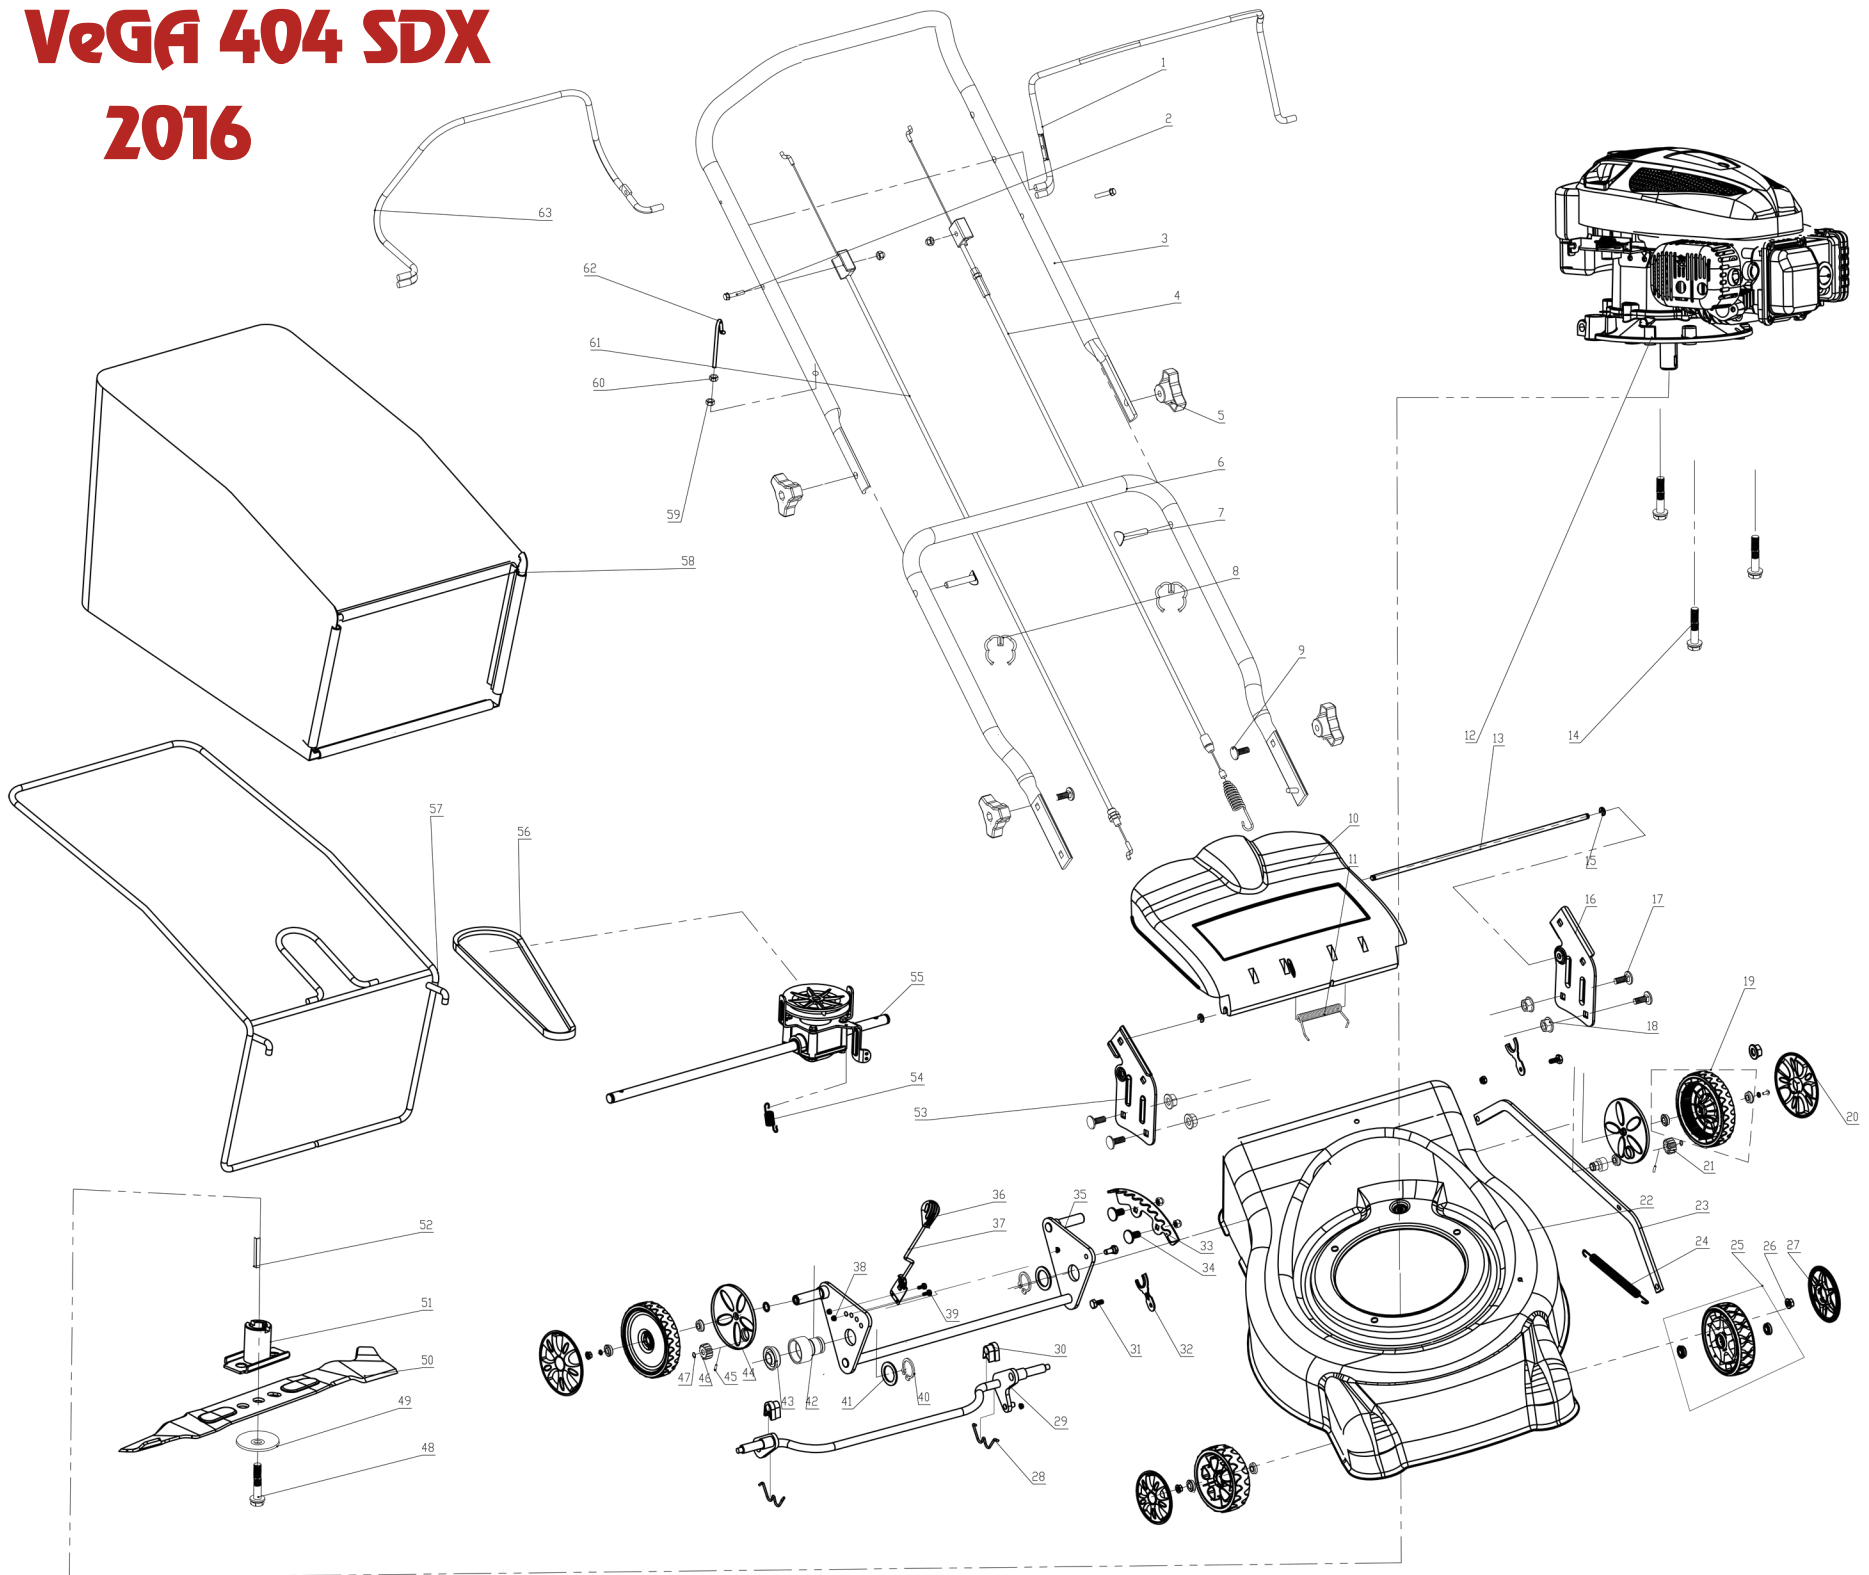

VeGA 404 SDX

2016

VeGA 424 SDX 2016

číslo dílu	ks	číslo dílu	ks
1 LM410P-40087-02	1	40 LM480S-40201-02	2
2 6SQDD06-35D	2	41 LM480S-40202-04	2
3 LM410P-40087-01	1	42 LM480S-40334-01	2
4 LM410S-40087-01	1	43 LM480S-40210-02	2
5 LM480S-40440-06	4	44 LM410S-40020-01	2
6 LM410P-40087-03	1	45 LM480S-40091-01	2
7 6slj08-40	2	46 LM480S-40206-02	1
8 LM480S-40007-01	2	47 LM480S-40123-01	1
9 LM480S-40206-05	2	48 LM480S-40206-02	1
10 LM410P-40181-01	1	49 LM480S-40202-03	1
11 LM410P-40181-01	1	50 LM410S-40231-01	1
12 SG350	1	51 LM410S-40141-01	1
13 LM410P-40081-01	1	52 LM410S-40205-01	1
14 6SQDD08-25D	3	53 LM410P-40292-02	1
15 LM480S-40201-03	2	54 LM410S-40342-02	1
16 LM410P-40292-01	1	55 LM410S-40440-04	1
17 LM480S-40206-05	4	56 LM410S-40345-01	1
18 6NH-08D	4	57 LM410S-40292-01	1
19 LM410P-40440-03-2	2	58 LM410S-40440-02	1
20 LM410S-40020-03-2	2	59 6NE-06D	1
21 LM480S-40123-02	1	60 6ND-06D	1
22 LM410S-40006-01	1	61 LM410P-40440-01	1
23 LM410S-40045-01-1	1	62 LM480S-40343-01	1
24 LM510SMH-40342-02	1	63 LM410S-40087-01	1
25 LM410S-40440-06-1	2		
26 6NH-08D	4		
27 LM410S-40020-02-1	2		
28 LM510SMH-40342-01	2		
29 LM410S-40440-07-1	1		
30 LM480S-40334-01	2		
31 6SDD06-12D	2		
32 LM480S-40181-02	2		
33 LM410P-40181-01	1		
34 6SDD05-12D	2		
35 LM410P-40081-01	1		
36 LM410S-40331-01	1		
37 LM410S-40440-03	1		
38 6NH-06D	2		
39 6SDD06-12D	2		