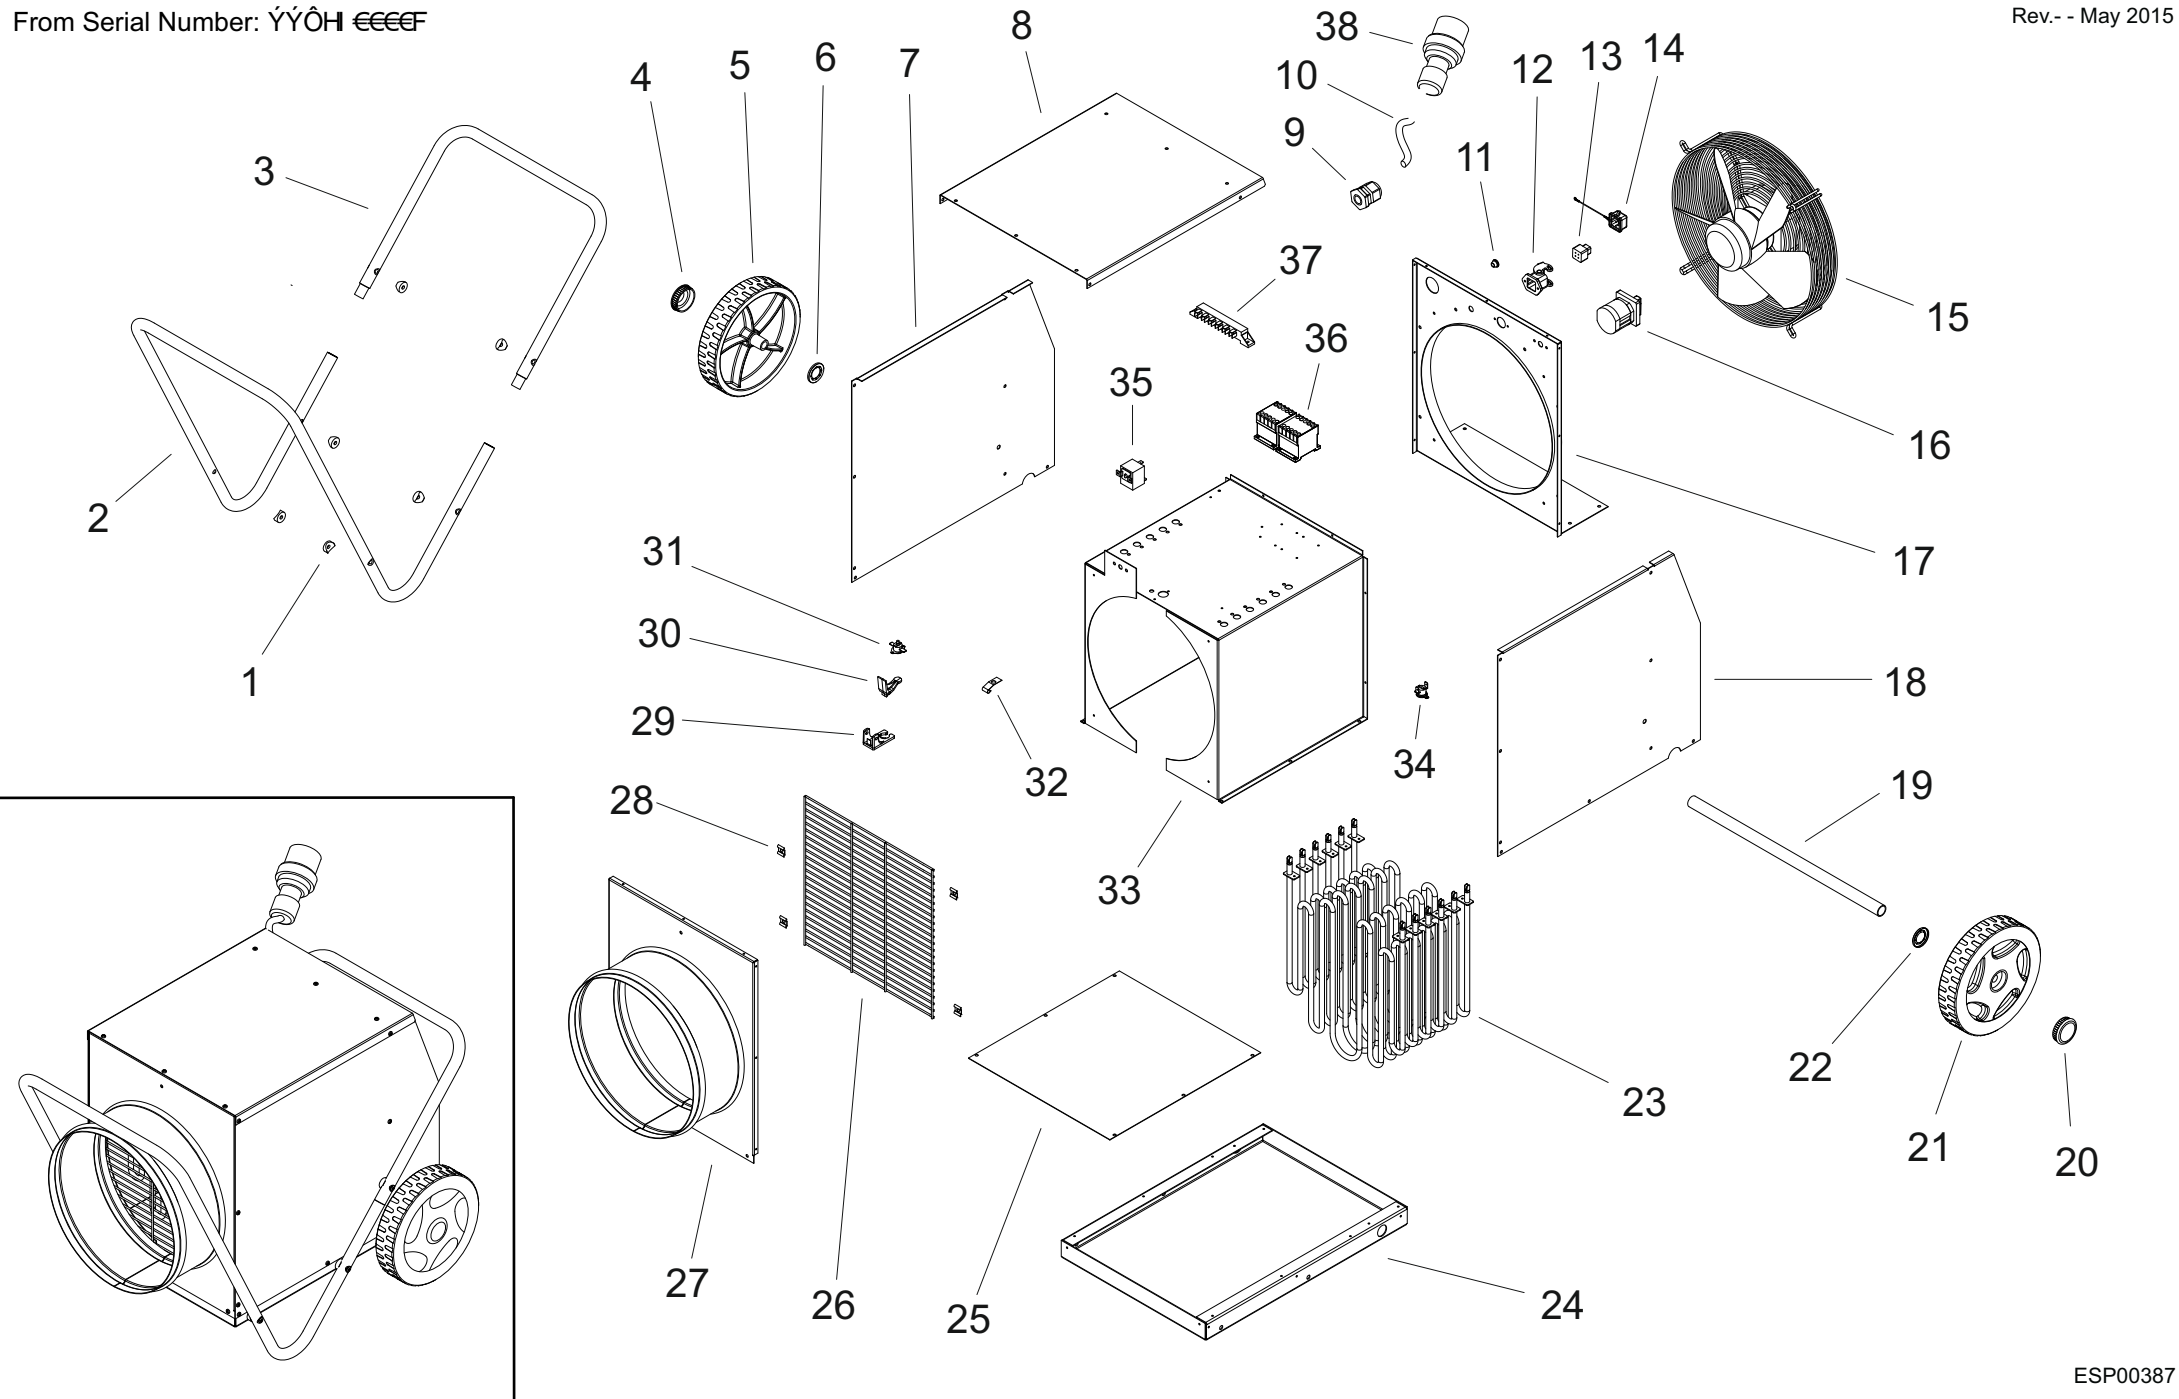

# MODEL B 18 EPR

UNIT 1

ILLUSTRATED PARTS BREAKDOWN

From Serial Number: ÝÝÔHI €€€€€

Rev. - - May 2015

# MODEL B 18EPR

UNIT 2

PARTS LIST

Rev. - - June 2015

Pos.	Code N°	Description
1	4513.633	HANDLE SPACER
2	4511.209	FRONT HANDLE
3	4511.208	REAR HANDLE
4	4111.480	WHEEL CAP
5	4111.916	WHEEL
6	4111.072	WHEEL BLOCK WASHER
7	4511.754	RIGHT PANEL
8	4511.756	UPPER PANEL
9	4511.620	STRAIN RELIEF
10	4510.445	POWER CORD
11	4511.621	WIRE PROTECTION
12	4514.611	ROOM THERMOSTAT SOCKET
13	4161.400	ROOM THERMOSTAT PLUG
14	4162.467	ROOM THERMOSTAT CAP
15	4510.319	MOTOR-FAN
16	4510.429	SELECTOR
17	4511.757	REAR PANEL
18	4511.755	LEFT PANEL
19	4511.766	AXLE
20	4111.480	WHEEL CAP
21	4111.916	WHEEL
22	4111.072	WHEEL BLOCK WASHER
23	4510.372	RESISTANCE
24	4511.752	LOWER PANEL
25	4511.206	LOWER THERMAL SHIELD
26	4511.215	FRONT GRILL
27	4511.759	FRONT PANEL
28	4150.540	CLIP
29	4510.611	RESET BASE
30	4510.612	RESET PIN
31	4510.435	RESET THERMOSTAT
32	4510.872	BULB CLIP
33	4511.758	THERMAL SHIELD
34	4510.404	TEMPERATURE SENSOR
35	4165.552	THERMOSTAT
36	4510.454	CONTACTOR
37	4510.414	TERMINAL BOX
38	4510.447	PLUG 5P