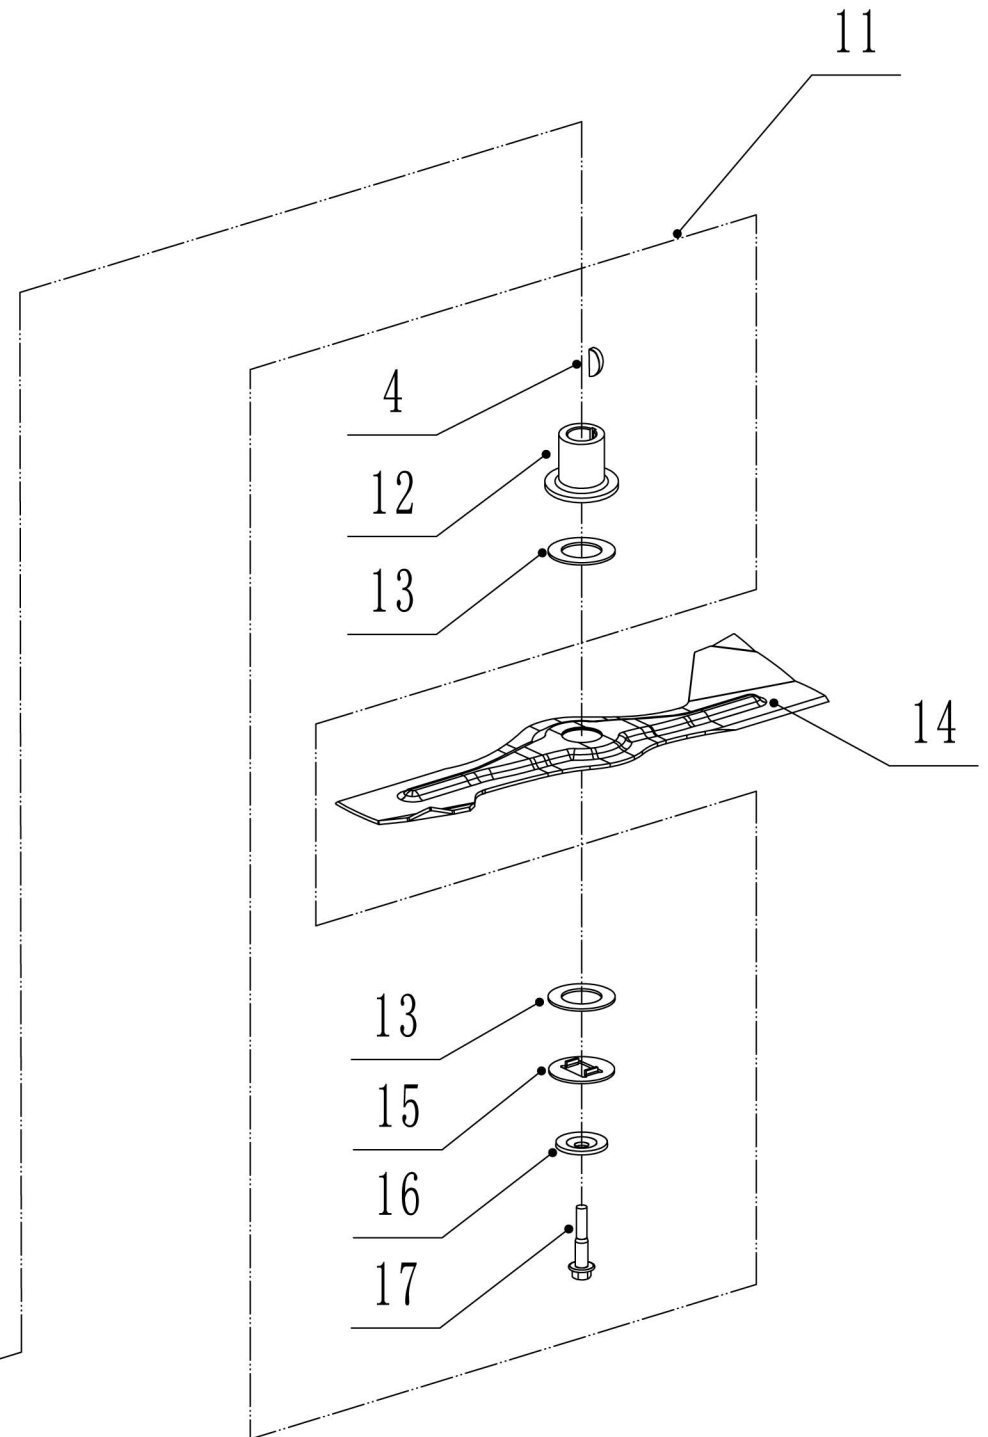

WB 455 SC 6in1

Deck Assembly

2. WB 455 SC 6in1

Part 2 - deck assembly

No.	ID zboží	Název
1	4560101000/44	chassis
2	0102008016	hex flange bolt
3	4560112010/22	right bracket
4	4560111010/22	left bracket
5	0202008000	lock nut
6	0104006016	cross slot screw
7	4560110010/01	graduator
8	0202006000	lock nut
9	4560108010	side discharge deflector
10	4560107010	cover
11	5020119010	side discharge cover spring
12	5020120010/02	side discharge cover pivot
13	0107006014	square neck bolt
14	5020118010/02	side discharge cover bracket
15	4560103010	front mask
16	0106004013	cross slot ST screw
17	0204006000	lock nut
18	5320114020/01	upper bearing bracket
19	0102006012	hex flange bolt
20	4320119010	rear deflector
21	4560113010/02	rear pivot
22	4560104010	mulching plug
23	5360122010	rubber ring
24	4560106010/02	rear cover pivot
25	5360118010	rear cover spring
26	4560105010	cover
27	0301010000	flat washer
28	2100020102/01	bolt
29	4560109010/44	draw staff
30	5320333010	draw staff block reed
31	5360105010D/44	shield
32	0106004009	cross slot ST screw
33	4560109012	spring bracket

3.

Blade Component WB 455 SC 6in1

Part 3 - blade component

No.	ID zboží	Název
1	5360111010/02	engine washer 1
2	5360112010/02	engine washer 2
3	5320115010	ST screw
4	4510401010	key
5	5020402070	engine pulley
6	0105006006	locating screw
7	5320120012	V belt
8	4560102010	belt shield
9	0302006000	big flat washer
10	0202006000	lock nut
11		adapter sets
12	5320404020/02	adapter
13	5310402010	friction washer
14	4510403010A/22	blade
15	5310404010/02	lock ring
16	5310406010/04	spring washer
17	5320405010	central bolt

Front Axle

4. WB 455 SC 6in1

Part 4 - front axle

No.	ID zboží	Název
1	5310214010	wheel cover
2	0101008015	bolt
3	0401008000	spring washer
4	301008000	flat washer
5	4510210010	wheel
6	5310213010	bearing
7		
8	5310211010/02	equalizing spring
9	5310210010/02	wheel axis spacer
10	5310209010	ball bearing
11	4560201010/01	front axle welding
12	0102006012	hex flange bolt
13	0202006000	lock nut