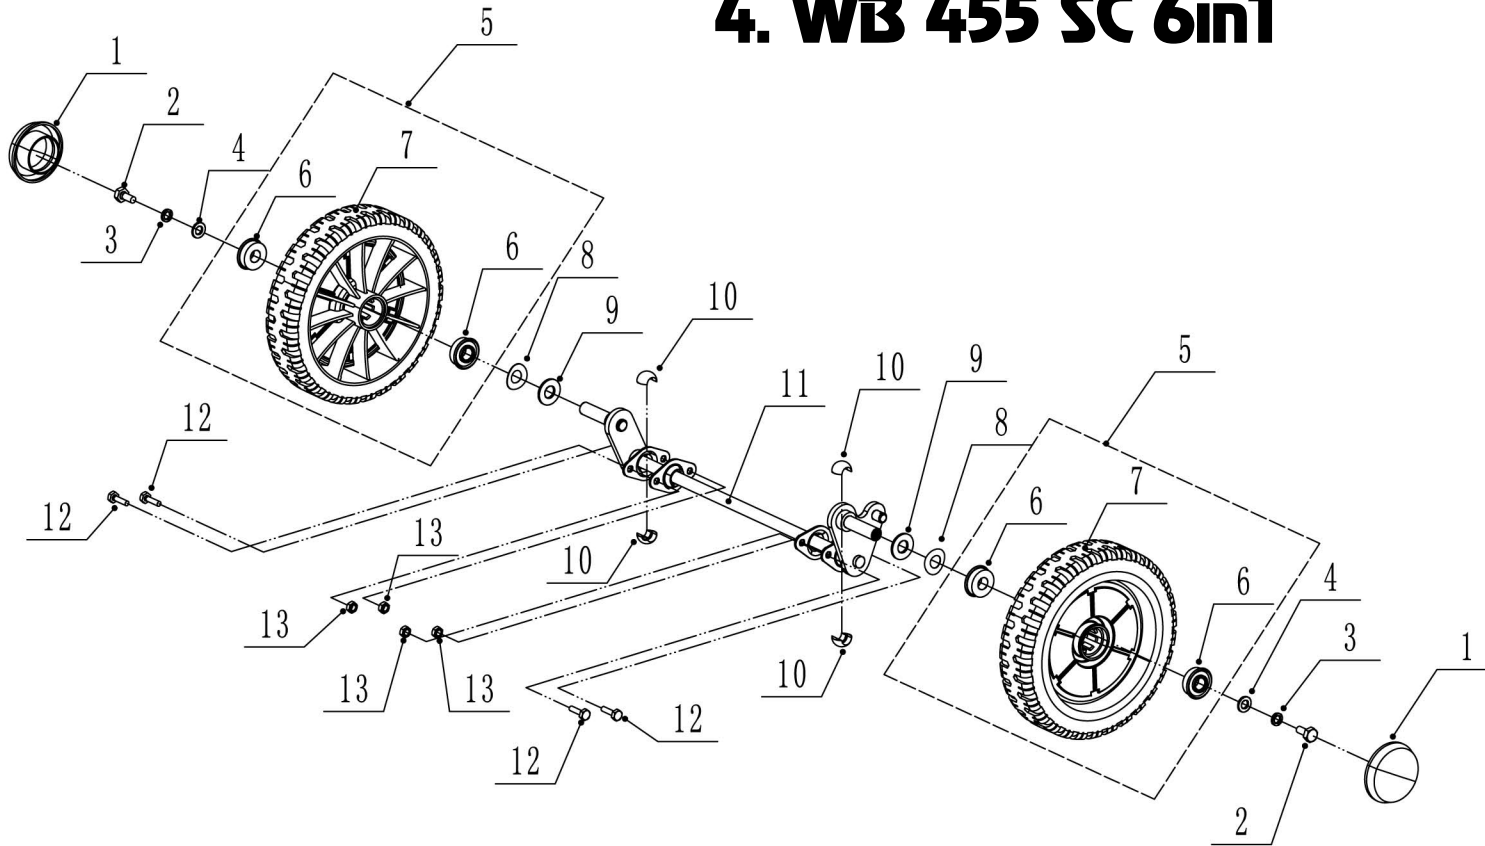

WB 455 SC 6in1

Deck Assembly

2. WB 455 SC 6in1

Part 2 - deck assembly

No.	ID zboží	Název
1	4560101000/44	chassis
2	0102008016	hex flange bolt
3	4560112010/22	right bracket
4	4560111010/22	left bracket
5	0202008000	lock nut
6	0104006016	cross slot screw
7	4560110010/01	graduator
8	0202006000	lock nut
9	4560108010	side discharge deflector
10	4560107010	cover
11	5020119010	side discharge cover spring
12	5020120010/02	side discharge cover pivot
13	0107006014	square neck bolt
14	5020118010/02	side discharge cover bracket
15	4560103010	front mask
16	0106004013	cross slot ST screw
17	0204006000	lock nut
18	5320114020/01	upper bearing bracket
19	0102006012	hex flange bolt
20	4320119010	rear deflector
21	4560113010/02	rear pivot
22	4560104010	mulching plug
23	5360122010	rubber ring
24	4560106010/02	rear cover pivot
25	5360118010	rear cover spring
26	4560105010	cover
27	0301010000	flat washer
28	2100020102/01	bolt
29	4560109010/44	draw staff
30	5320333010	draw staff block reed
31	5360105010D/44	shield
32	0106004009	cross slot ST screw
33	4560109012	spring bracket

3.

Blade Component WB 455 SC 6in1

Part 3 - blade component

No.	ID zboží	Název
1	5360111010/02	engine washer 1
2	5360112010/02	engine washer 2
3	5320115010	ST screw
4	4510401010	key
5	5020402070	engine pulley
6	0105006006	locating screw
7	5320120012	V belt
8	4560102010	belt shield
9	0302006000	big flat washer
10	0202006000	lock nut
11		adapter sets
12	5320404020/02	adapter
13	5310402010	friction washer
14	4510403010A/22	blade
15	5310404010/02	lock ring
16	5310406010/04	spring washer
17	5320405010	central bolt

Front Axle

4. WB 455 SC 6in1

Part 4 - front axle

No.	ID zboží	Název
1	5310214010	wheel cover
2	0101008015	bolt
3	0401008000	spring washer
4	301008000	flat washer
5	4510210010	wheel
6	5310213010	bearing
7		
8	5310211010/02	equalizing spring
9	5310210010/02	wheel axis spacer
10	5310209010	ball bearing
11	4560201010/01	front axle welding
12	0102006012	hex flange bolt
13	0202006000	lock nut