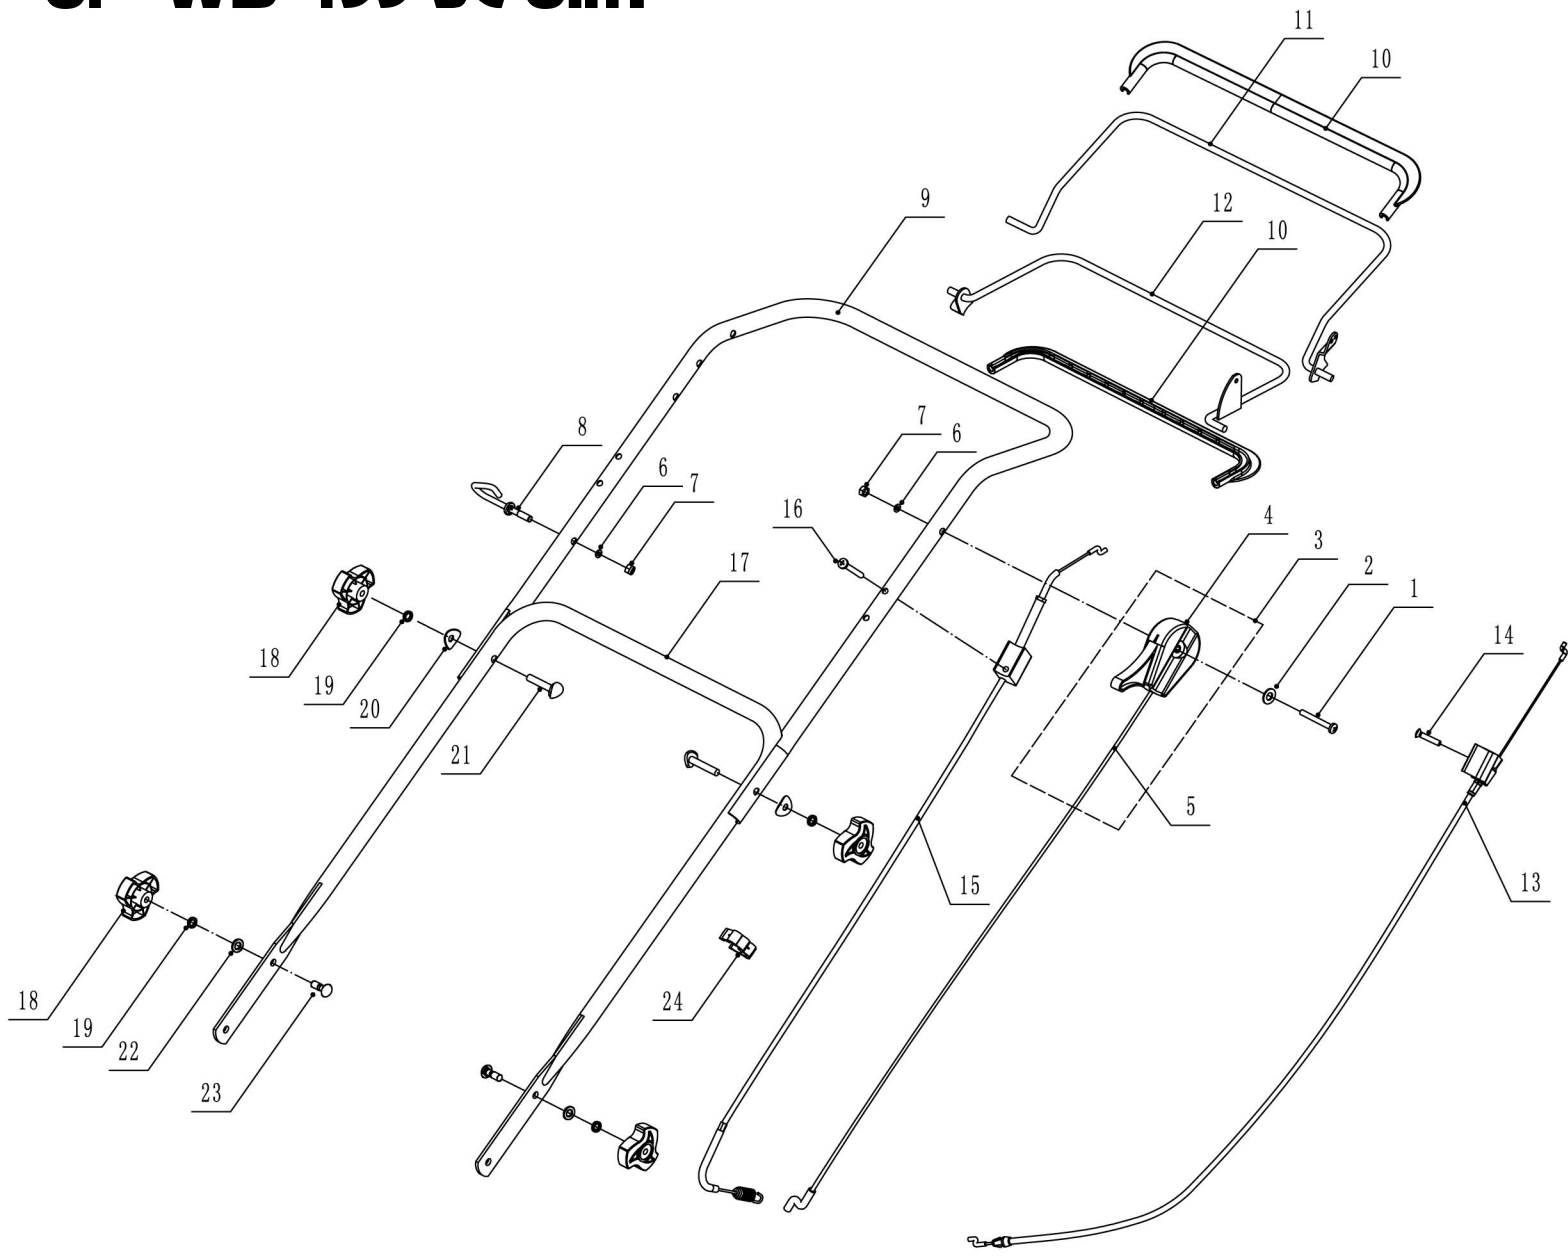

Handlebar

6. WB 455 SC 6in1

Part 6 - handlebar

No.	ID zboží	Název
1	0104006055	cross slot bolt
2	0302006000	big flat washer
3		
4	5320508010	accelerograph cable box
5	4810507030	throttle cable sheath
6	0301006000	flat washer
7	0202006000	lock nut
8	4510511010/01	star roop hook
9	5020501010/22	upper handle
10	5020505010	plastic part on handle
11	5020503020/22	brake handle
12	5020506030/22	clutch handle
13	0104006030	cross slot bolt
14	5320506011/T	brake cable assembly
15	4560506010	clutch cable assembly
16	0104006030	cross slot bolt
17	4320502010/22	lower handle
18	4820541010	plastic twist grip
19	0401008000	spring washer
20	4510510010/01	arc washer
21	5310510010/01	connecting bolt
22	0301008000	flat washer
23	4510513010/01	square neck bolt
24	WTY0000	line check