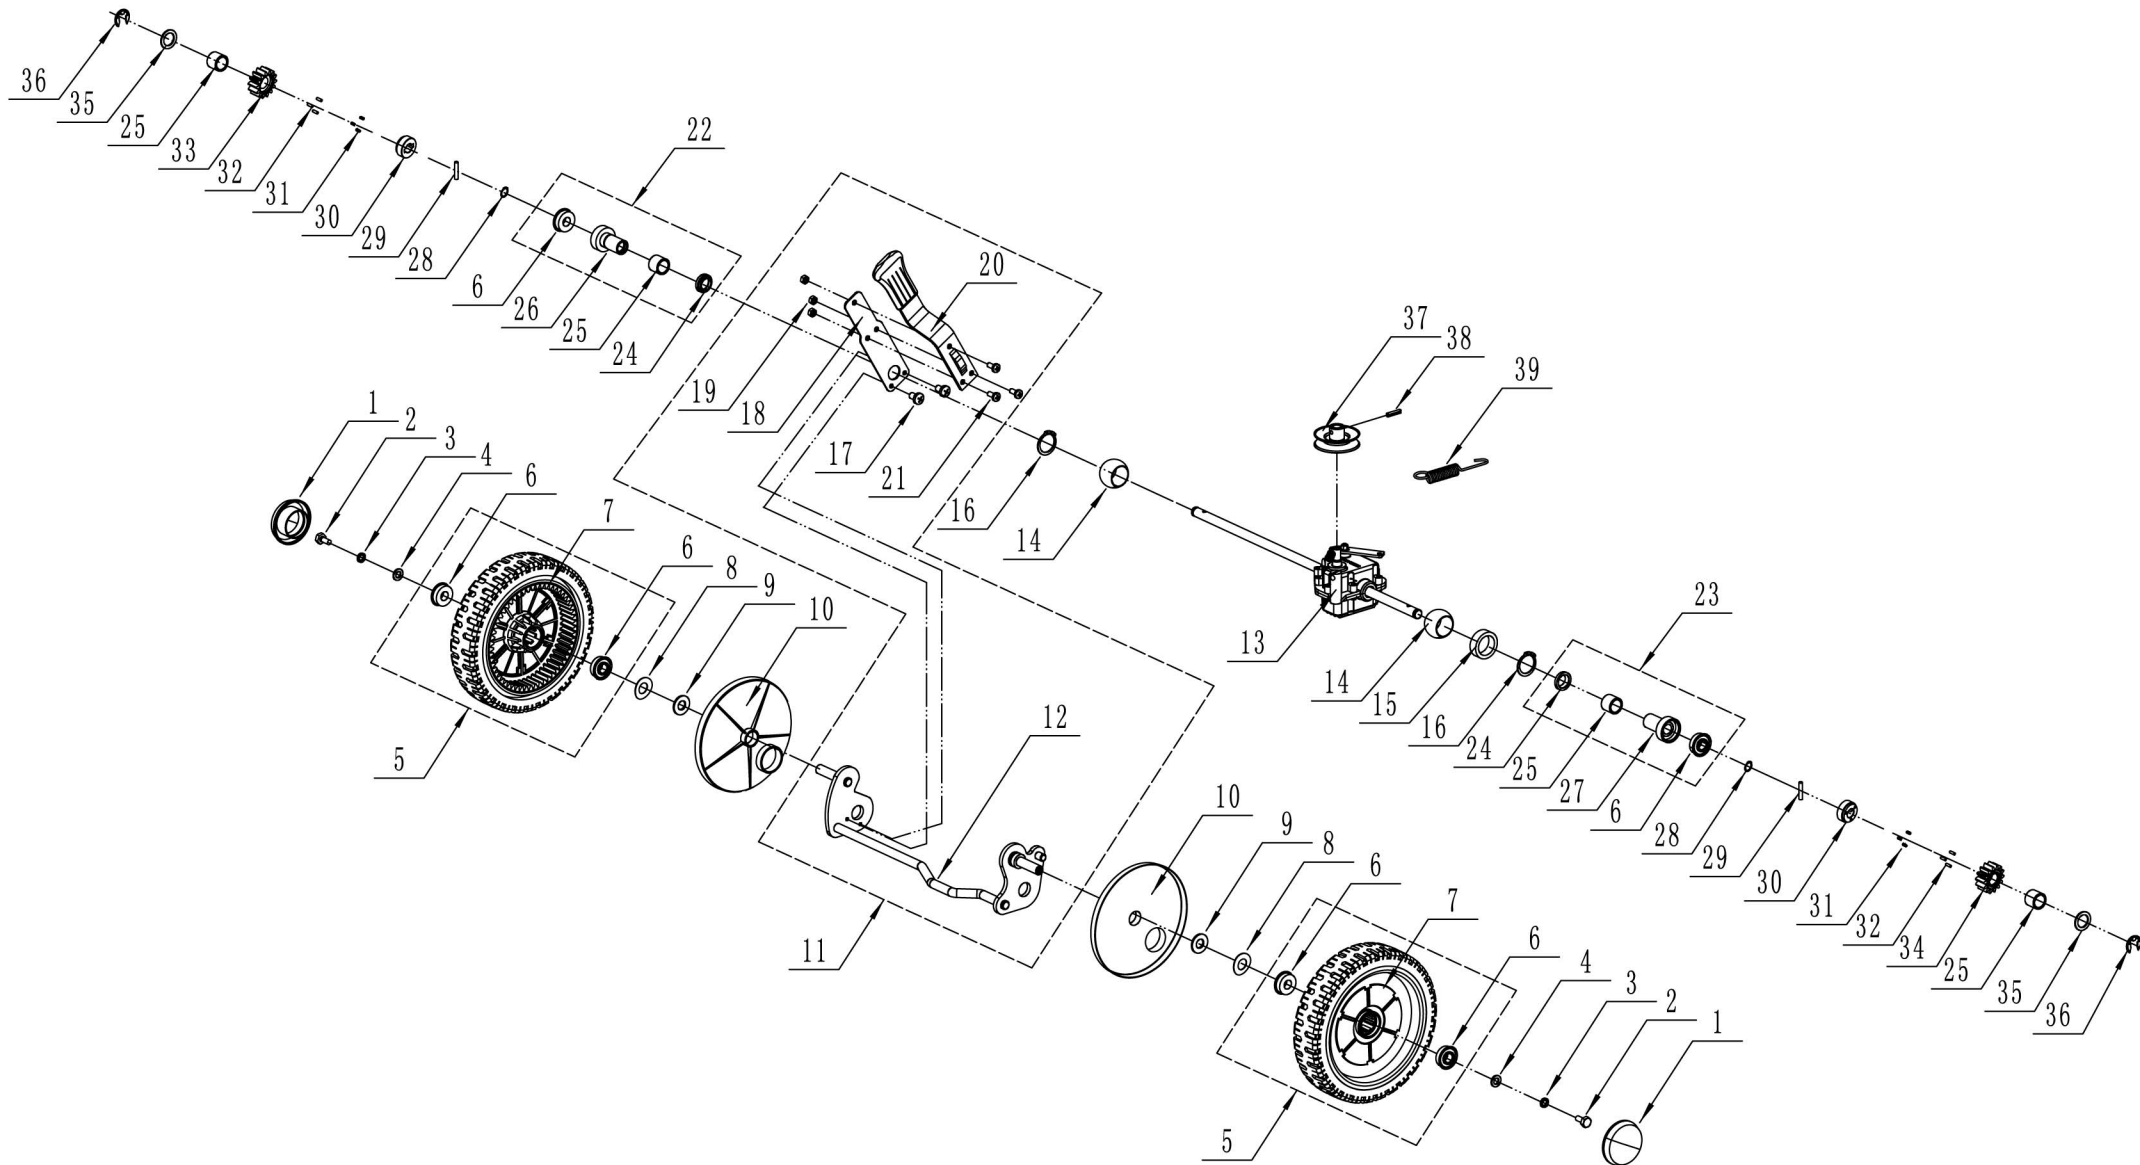

5. WB 455 SC 6in1

Rear Axle

Part 5 - rear axle

No.	ID zboží	Název
1	5310214010	wheel cover
2	0101008015	bolt
3	0401008000	spring washer
4	0301006000	flat washer
5	5340309010	wheel
6	5310213010	bearing
7		
8	5310211010/02	equalizing spring
9	5310210010/02	wheel axis spacer
10	5340310010	anti-dust cover
11		
12	4560301010/01	rear shaft weldment
13	Y054560P	gearbox assembly
14	5320328010	nylon surface bearing
15	5320329010/02	rear axle partition
16	1001020000	check ring for shaft
17	0104005008	cross slot bolt
18	5360311010/22	spring of adjustment lever
19	0202006000	lock nut
20	5360310010	adjustment lever
21	0104006014	cross slot screw
22	Y065321	left bearing sheath assembly
23	Y065320	right bearing sheath assembly
24	5320327010	dustproof ring
25	5320326010P	bearing
26	5320325020/02	right bearing sheath
27	5320324020/02	left bearing sheath
28	1001012000	check ring for shaft
29	HQ000100060	Check holder
30	HQ000100050	Unidirectional block
31	HQ000100040	Unidirectional telescopic pin spring
32	HQ000100030	Unidirectional telescopic pin
33	HQ000100020	right pinion
34	HQ000100010	left pinion
35	5020311010/04	friction mat
36	1301009000	check ring
37	5020308020	gearbox trip wheel
38	0701005020	spring pin
39	4820317010	gearbox draw staff