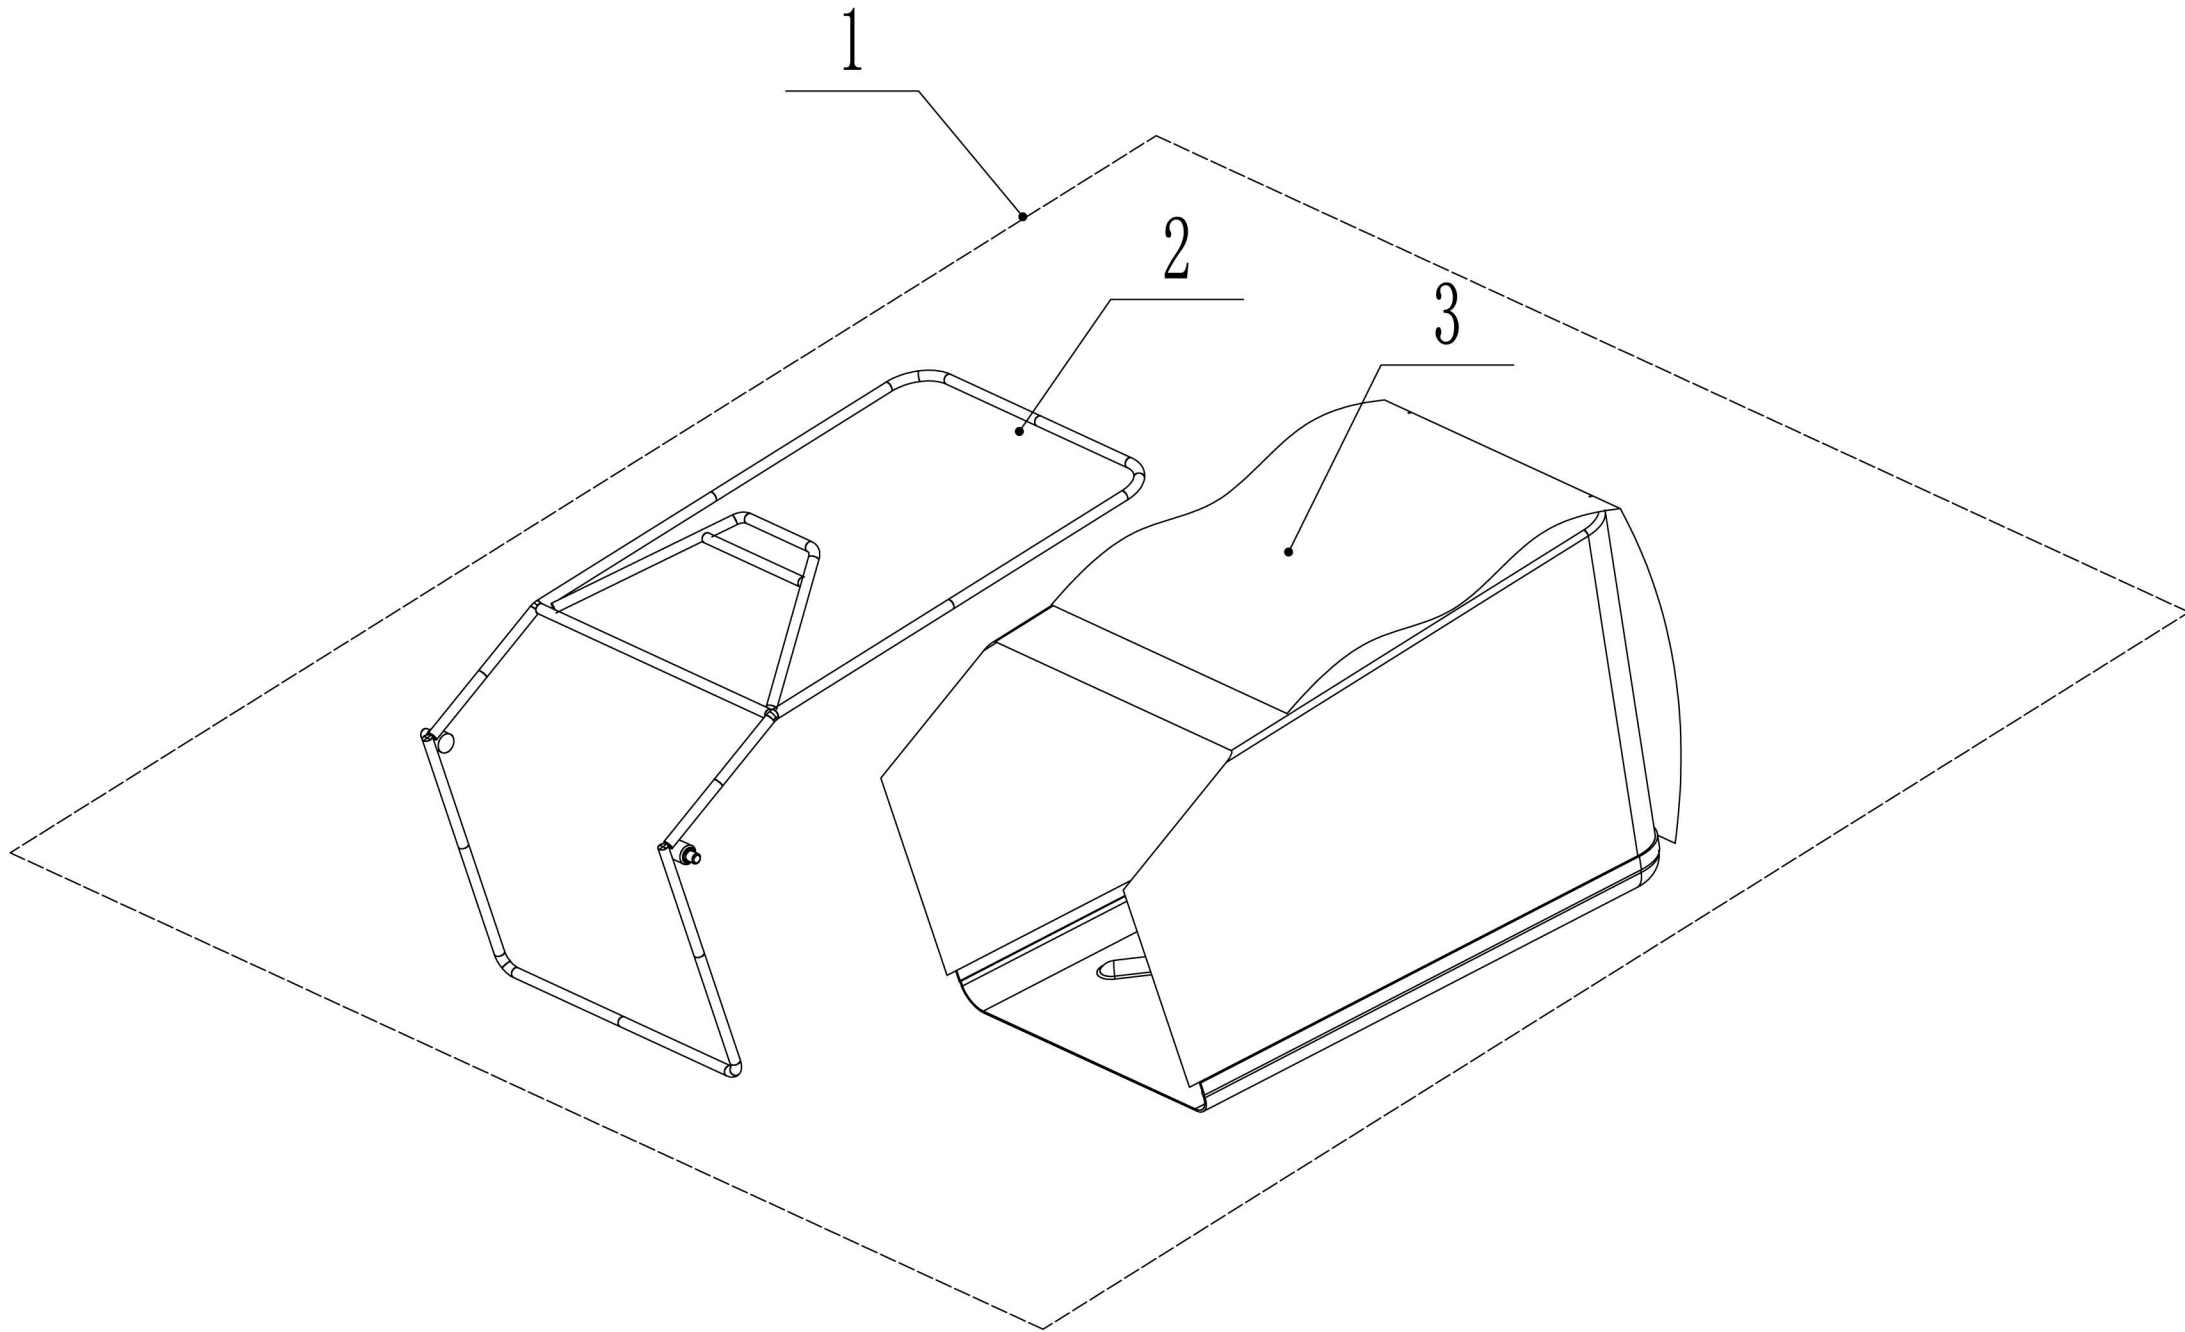

Grasscatcher

7. WB 455 SC 6in1

Part 7 - grasscatcher

No.	ID zboží	Název
1	4560601010	grass catcher assembly
2	4560602010/22	grass catcher frame
3	4560603010/81	grass bag