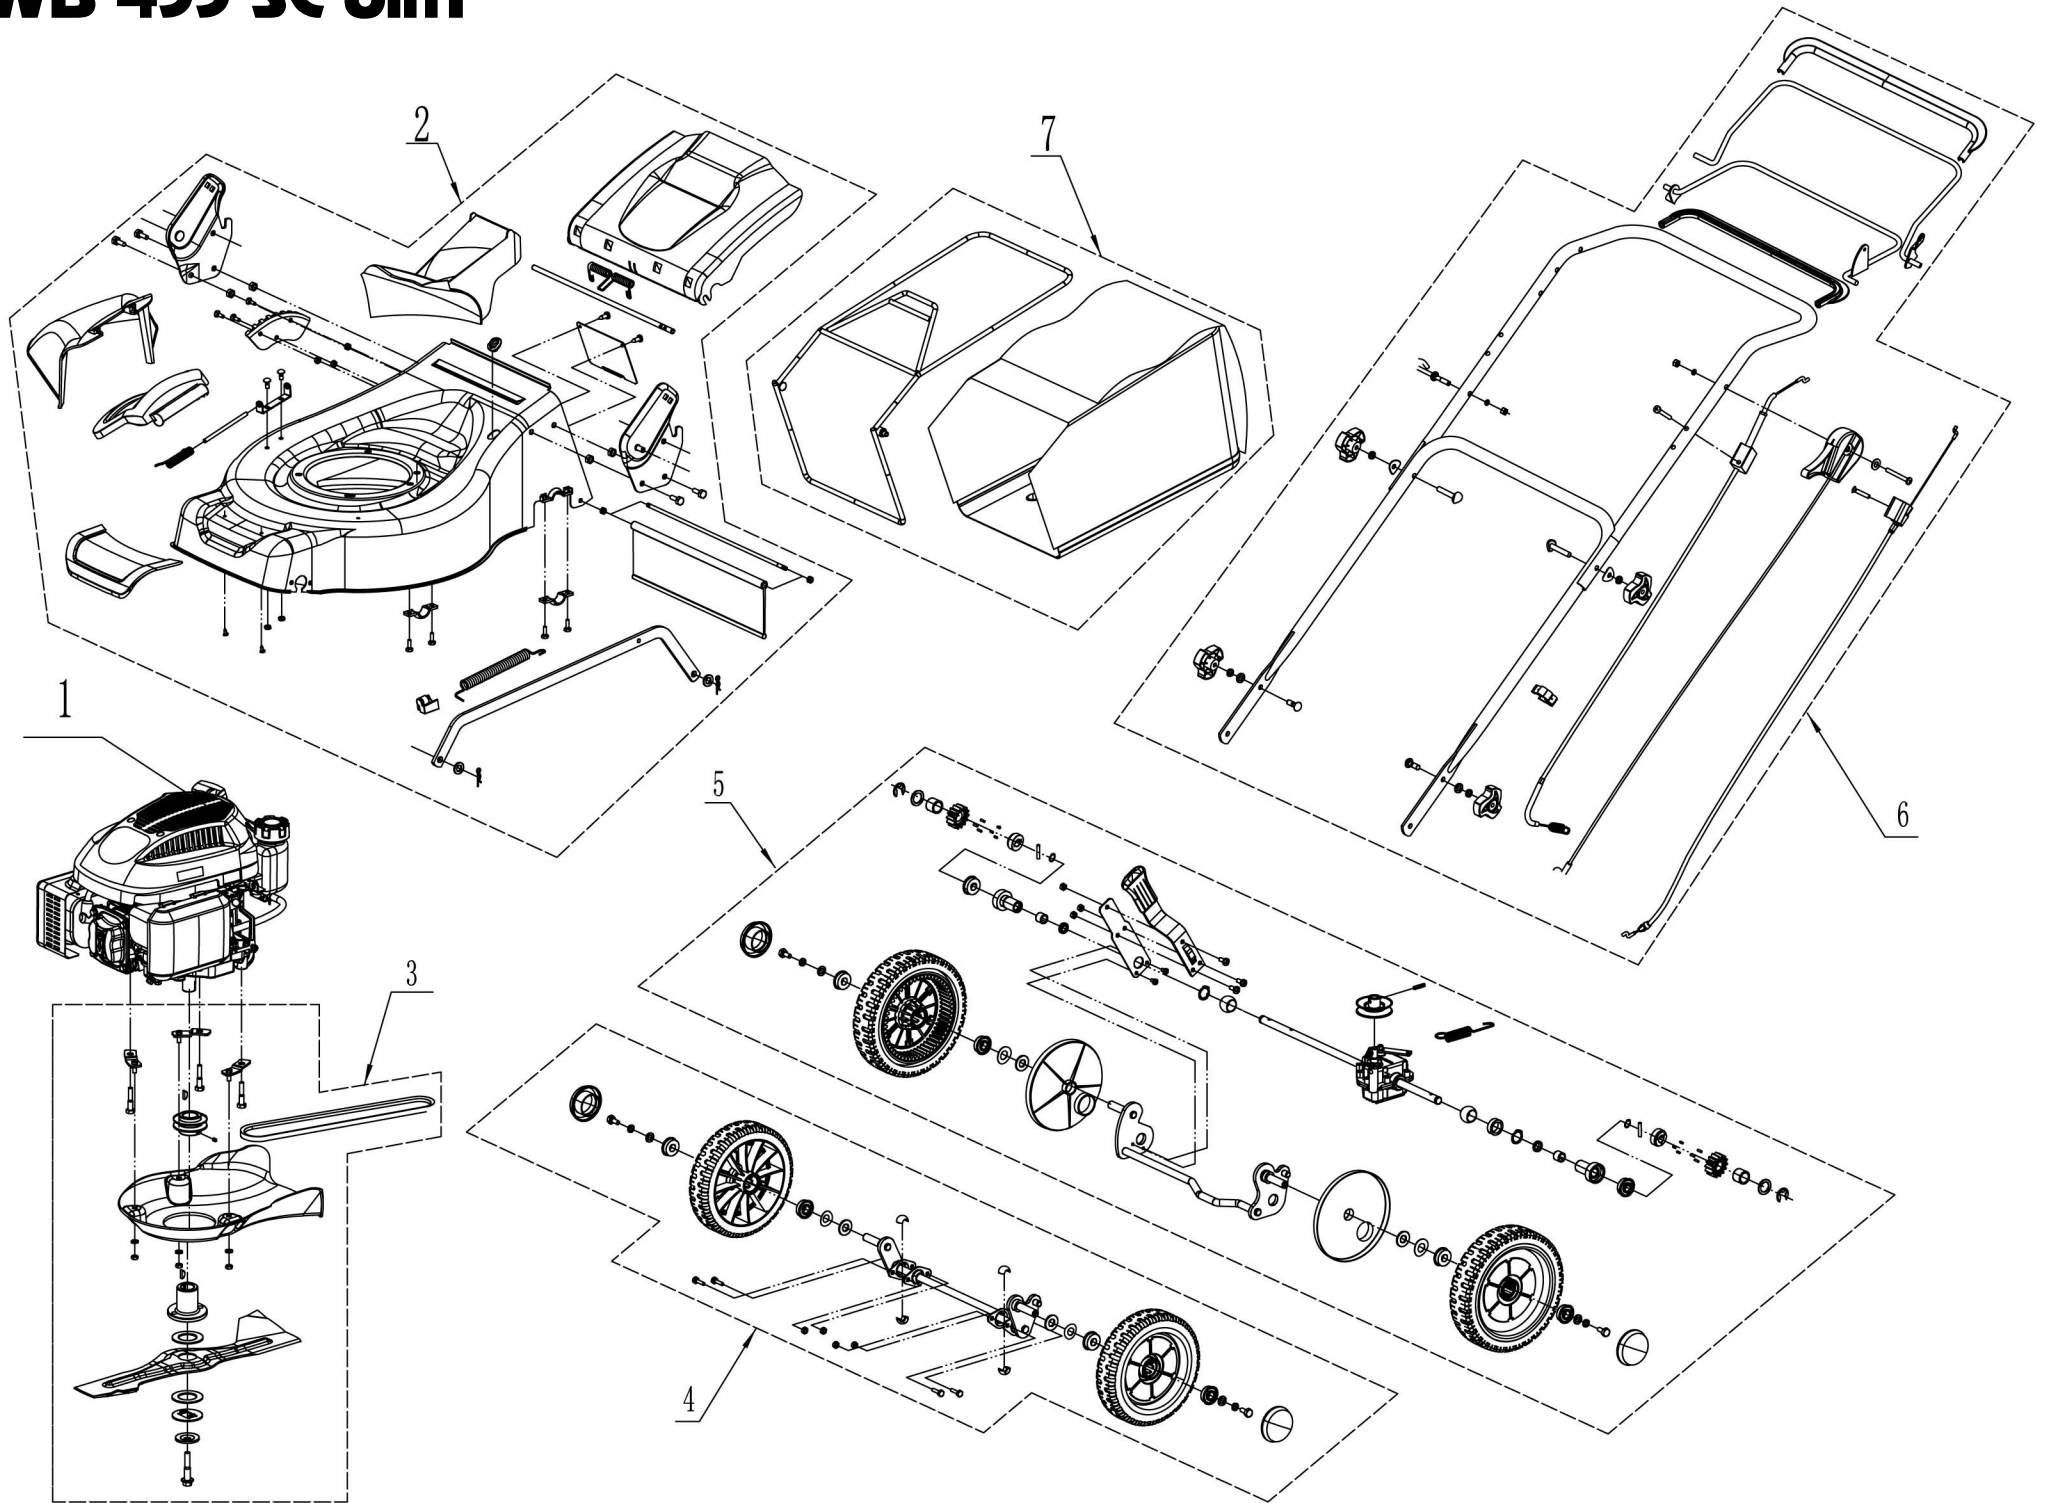

WB 455 SC 6in1

Deck Assembly

2. WB 455 SC 6in1

Part 2 - deck assembly

No.	ID zboží	Název
1	4560101000/44	chassis
2	0102008016	hex flange bolt
3	4560112010/22	right bracket
4	4560111010/22	left bracket
5	0202008000	lock nut
6	0104006016	cross slot screw
7	4560110010/01	graduator
8	0202006000	lock nut
9	4560108010	side discharge deflector
10	4560107010	cover
11	5020119010	side discharge cover spring
12	5020120010/02	side discharge cover pivot
13	0107006014	square neck bolt
14	5020118010/02	side discharge cover bracket
15	4560103010	front mask
16	0106004013	cross slot ST screw
17	0204006000	lock nut
18	5320114020/01	upper bearing bracket
19	0102006012	hex flange bolt
20	4320119010	rear deflector
21	4560113010/02	rear pivot
22	4560104010	mulching plug
23	5360122010	rubber ring
24	4560106010/02	rear cover pivot
25	5360118010	rear cover spring
26	4560105010	cover
27	0301010000	flat washer
28	2100020102/01	bolt
29	4560109010/44	draw staff
30	5320333010	draw staff block reed
31	5360105010D/44	shield
32	0106004009	cross slot ST screw
33	4560109012	spring bracket

3.

Blade Component WB 455 SC 6in1

Part 3 - blade component

No.	ID zboží	Název
1	5360111010/02	engine washer 1
2	5360112010/02	engine washer 2
3	5320115010	ST screw
4	4510401010	key
5	5020402070	engine pulley
6	0105006006	locating screw
7	5320120012	V belt
8	4560102010	belt shield
9	0302006000	big flat washer
10	0202006000	lock nut
11		adapter sets
12	5320404020/02	adapter
13	5310402010	friction washer
14	4510403010A/22	blade
15	5310404010/02	lock ring
16	5310406010/04	spring washer
17	5320405010	central bolt

Front Axle

4. WB 455 SC 6in1

Part 4 - front axle

No.	ID zboží	Název
1	5310214010	wheel cover
2	0101008015	bolt
3	0401008000	spring washer
4	301008000	flat washer
5	4510210010	wheel
6	5310213010	bearing
7		
8	5310211010/02	equalizing spring
9	5310210010/02	wheel axis spacer
10	5310209010	ball bearing
11	4560201010/01	front axle welding
12	0102006012	hex flange bolt
13	0202006000	lock nut