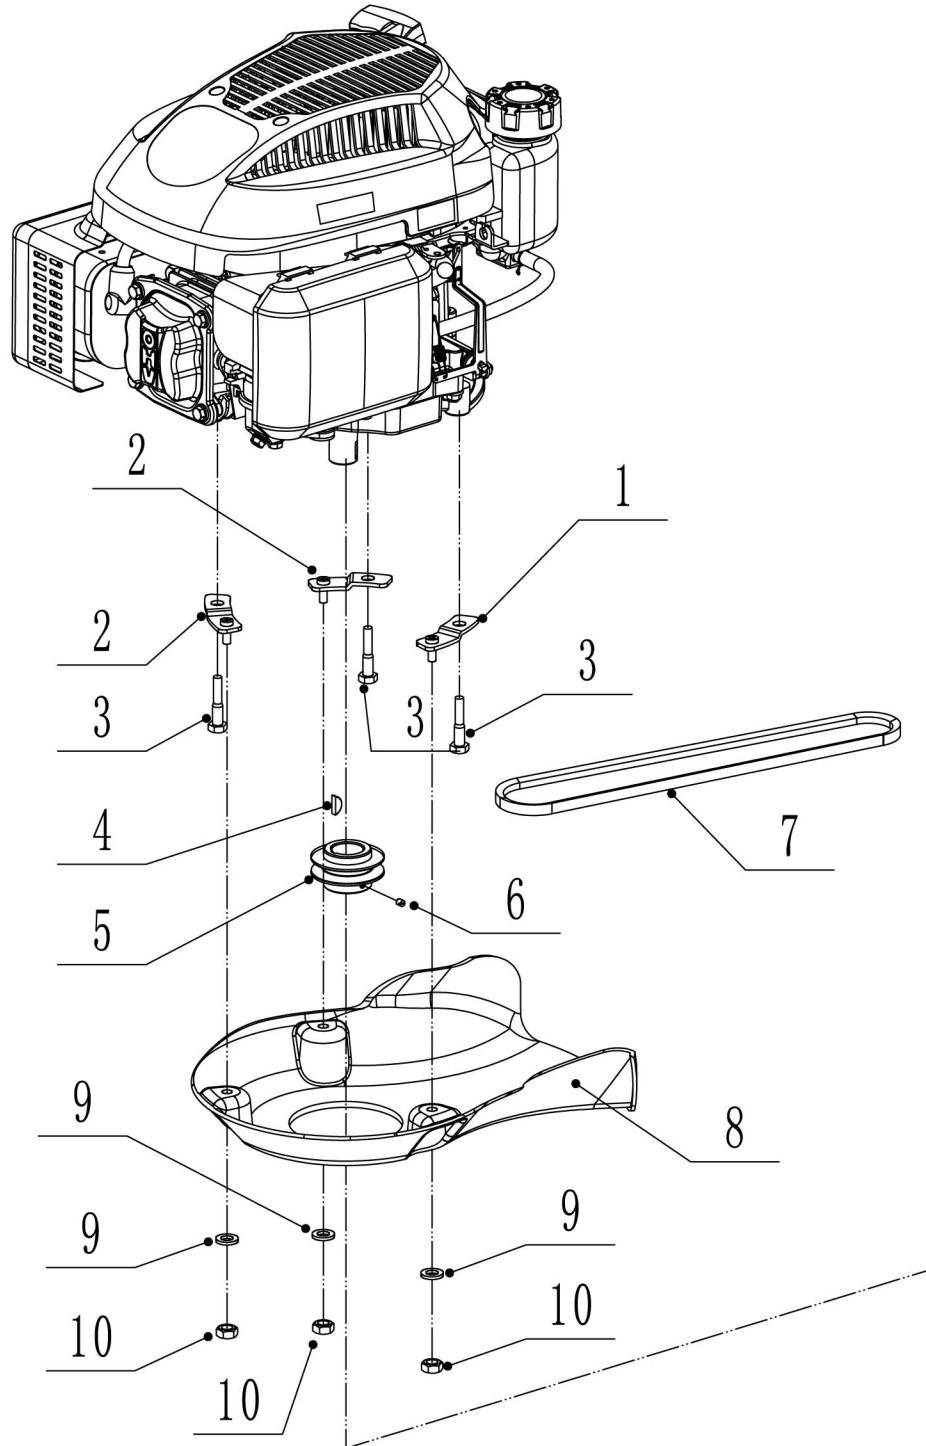

WB 455 SC 6in1

Deck Assembly

2. WB 455 SC 6in1

Part 2 - deck assembly

No.	ID zboží	Název
1	4560101000/44	chassis
2	0102008016	hex flange bolt
3	4560112010/22	right bracket
4	4560111010/22	left bracket
5	0202008000	lock nut
6	0104006016	cross slot screw
7	4560110010/01	graduator
8	0202006000	lock nut
9	4560108010	side discharge deflector
10	4560107010	cover
11	5020119010	side discharge cover spring
12	5020120010/02	side discharge cover pivot
13	0107006014	square neck bolt
14	5020118010/02	side discharge cover bracket
15	4560103010	front mask
16	0106004013	cross slot ST screw
17	0204006000	lock nut
18	5320114020/01	upper bearing bracket
19	0102006012	hex flange bolt
20	4320119010	rear deflector
21	4560113010/02	rear pivot
22	4560104010	mulching plug
23	5360122010	rubber ring
24	4560106010/02	rear cover pivot
25	5360118010	rear cover spring
26	4560105010	cover
27	0301010000	flat washer
28	2100020102/01	bolt
29	4560109010/44	draw staff
30	5320333010	draw staff block reed
31	5360105010D/44	shield
32	0106004009	cross slot ST screw
33	4560109012	spring bracket

3.

Blade Component WB 455 SC 6in1

Part 3 - blade component

No.	ID zboží	Název
1	5360111010/02	engine washer 1
2	5360112010/02	engine washer 2
3	5320115010	ST screw
4	4510401010	key
5	5020402070	engine pulley
6	0105006006	locating screw
7	5320120012	V belt
8	4560102010	belt shield
9	0302006000	big flat washer
10	0202006000	lock nut
11		adapter sets
12	5320404020/02	adapter
13	5310402010	friction washer
14	4510403010A/22	blade
15	5310404010/02	lock ring
16	5310406010/04	spring washer
17	5320405010	central bolt

Front Axle

4. WB 455 SC 6in1

Part 4 - front axle

No.	ID zboží	Název
1	5310214010	wheel cover
2	0101008015	bolt
3	0401008000	spring washer
4	301008000	flat washer
5	4510210010	wheel
6	5310213010	bearing
7		
8	5310211010/02	equalizing spring
9	5310210010/02	wheel axis spacer
10	5310209010	ball bearing
11	4560201010/01	front axle welding
12	0102006012	hex flange bolt
13	0202006000	lock nut