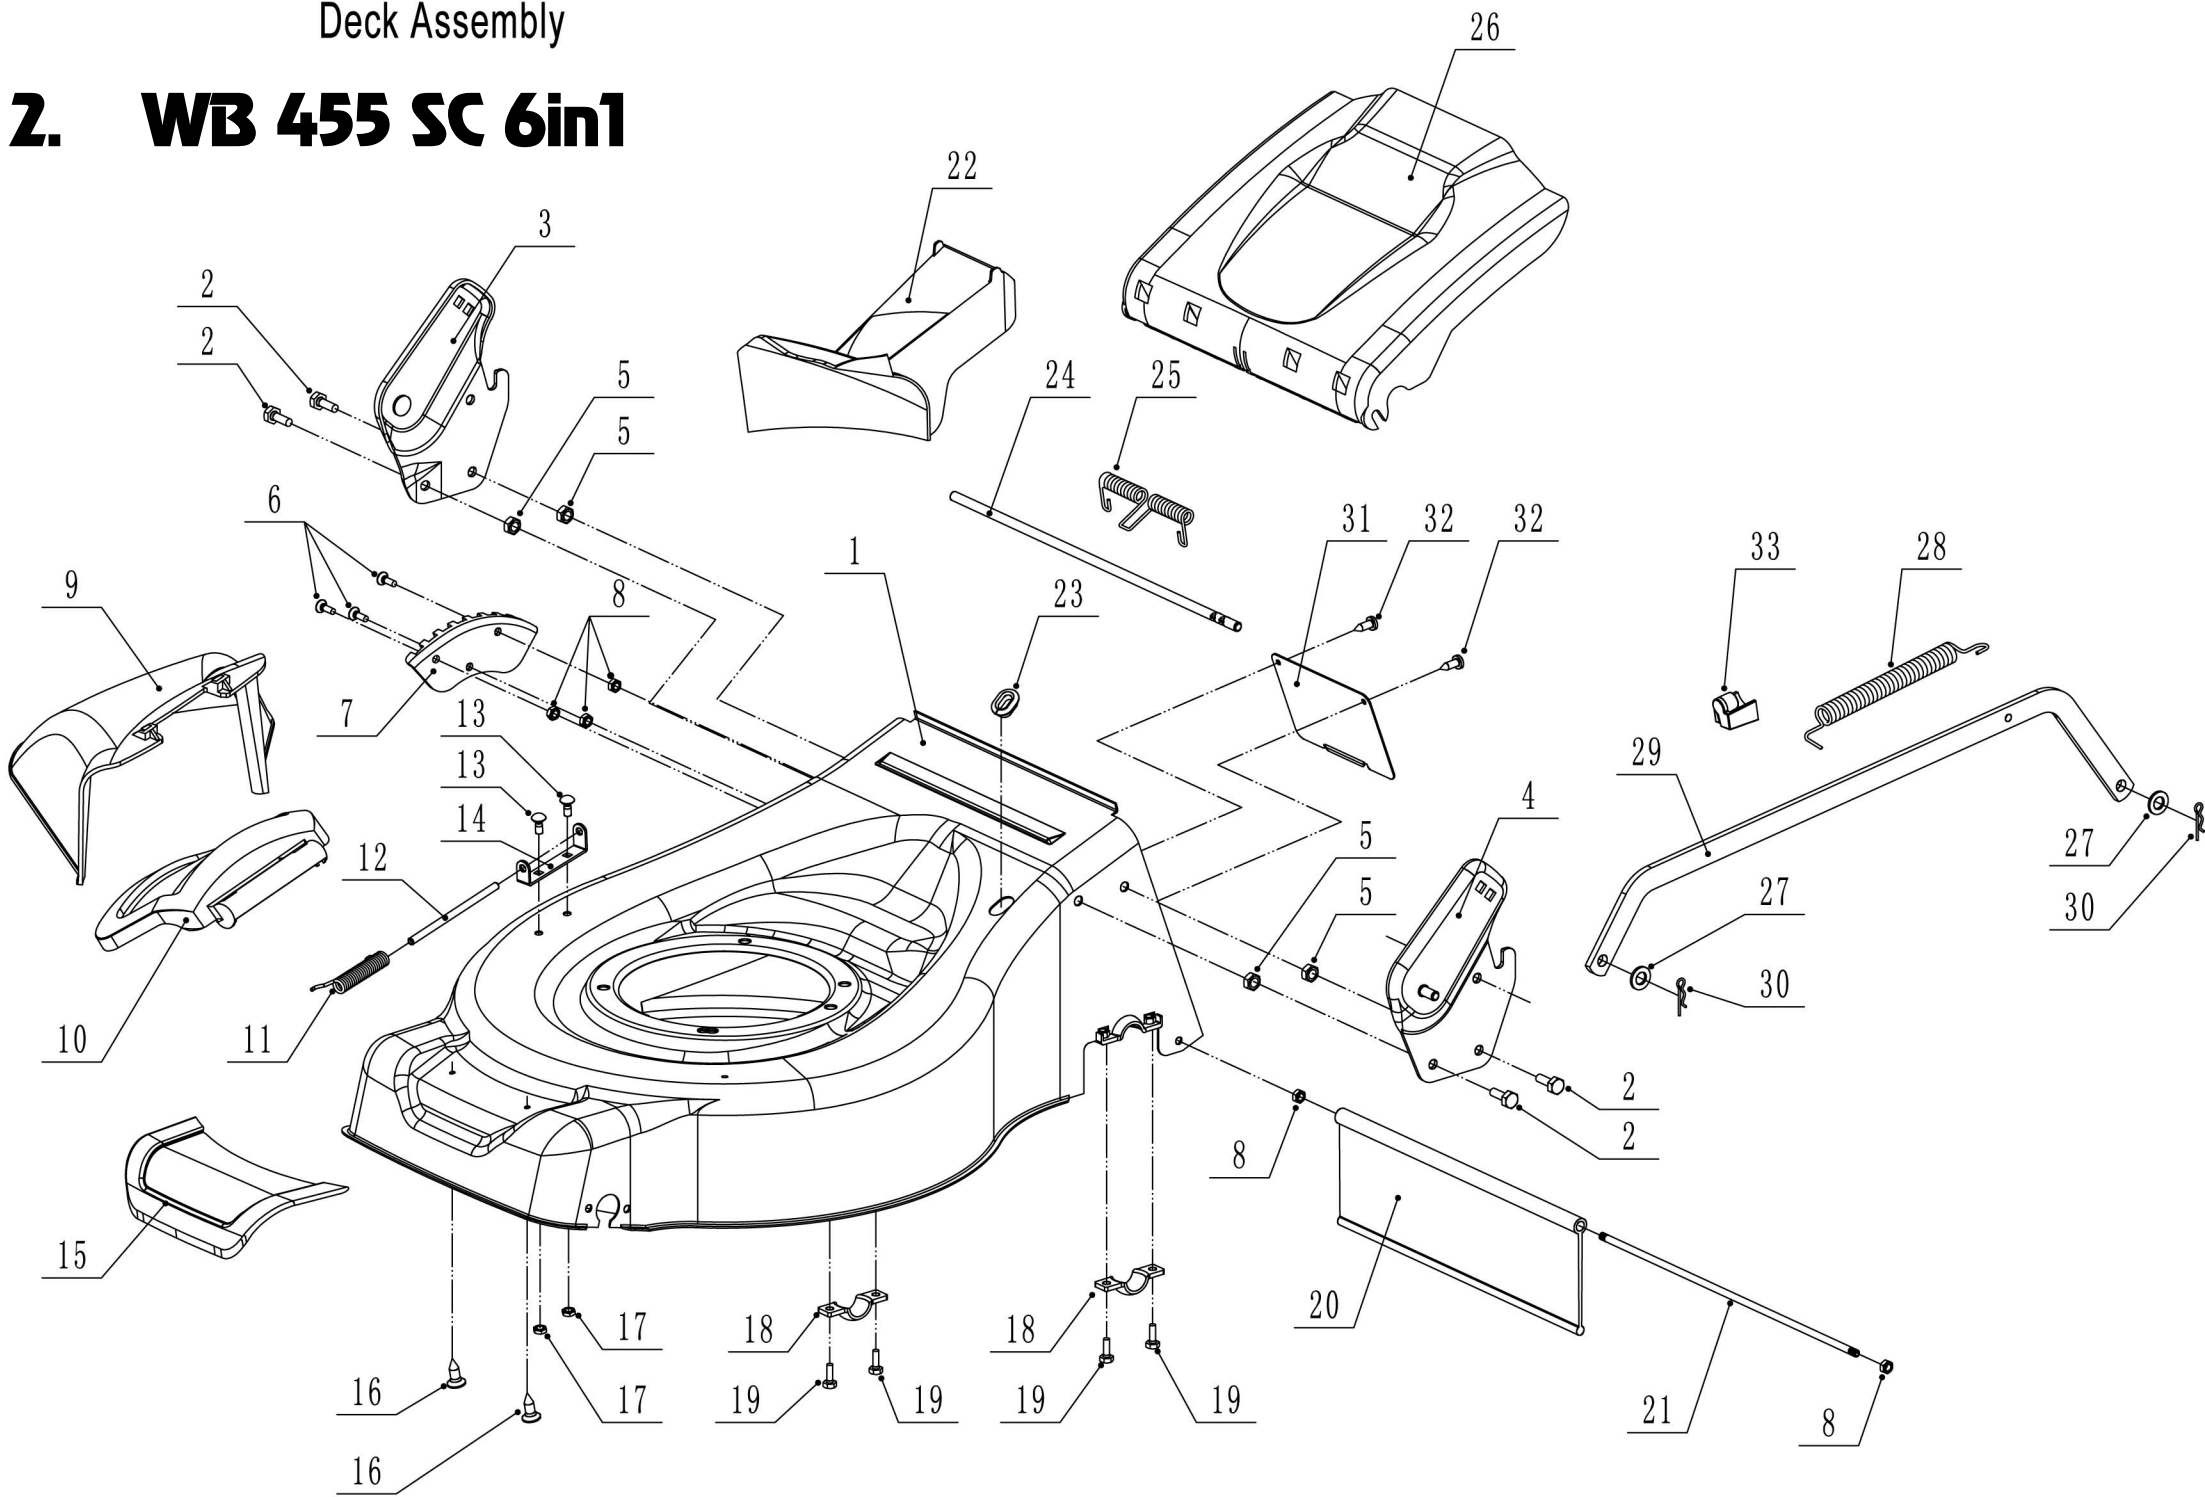

WB 455 SC 6in1

Deck Assembly

2. WB 455 SC 6in1

Part 2 - deck assembly

No.	ID zboží	Název
1	4560101000/44	chassis
2	0102008016	hex flange bolt
3	4560112010/22	right bracket
4	4560111010/22	left bracket
5	0202008000	lock nut
6	0104006016	cross slot screw
7	4560110010/01	graduator
8	0202006000	lock nut
9	4560108010	side discharge deflector
10	4560107010	cover
11	5020119010	side discharge cover spring
12	5020120010/02	side discharge cover pivot
13	0107006014	square neck bolt
14	5020118010/02	side discharge cover bracket
15	4560103010	front mask
16	0106004013	cross slot ST screw
17	0204006000	lock nut
18	5320114020/01	upper bearing bracket
19	0102006012	hex flange bolt
20	4320119010	rear deflector
21	4560113010/02	rear pivot
22	4560104010	mulching plug
23	5360122010	rubber ring
24	4560106010/02	rear cover pivot
25	5360118010	rear cover spring
26	4560105010	cover
27	0301010000	flat washer
28	2100020102/01	bolt
29	4560109010/44	draw staff
30	5320333010	draw staff block reed
31	5360105010D/44	shield
32	0106004009	cross slot ST screw
33	4560109012	spring bracket

3.

Blade Component WB 455 SC 6in1

Part 3 - blade component

No.	ID zboží	Název
1	5360111010/02	engine washer 1
2	5360112010/02	engine washer 2
3	5320115010	ST screw
4	4510401010	key
5	5020402070	engine pulley
6	0105006006	locating screw
7	5320120012	V belt
8	4560102010	belt shield
9	0302006000	big flat washer
10	0202006000	lock nut
11		adapter sets
12	5320404020/02	adapter
13	5310402010	friction washer
14	4510403010A/22	blade
15	5310404010/02	lock ring
16	5310406010/04	spring washer
17	5320405010	central bolt

Front Axle

4. WB 455 SC 6in1

Part 4 - front axle

No.	ID zboží	Název
1	5310214010	wheel cover
2	0101008015	bolt
3	0401008000	spring washer
4	301008000	flat washer
5	4510210010	wheel
6	5310213010	bearing
7		
8	5310211010/02	equalizing spring
9	5310210010/02	wheel axis spacer
10	5310209010	ball bearing
11	4560201010/01	front axle welding
12	0102006012	hex flange bolt
13	0202006000	lock nut