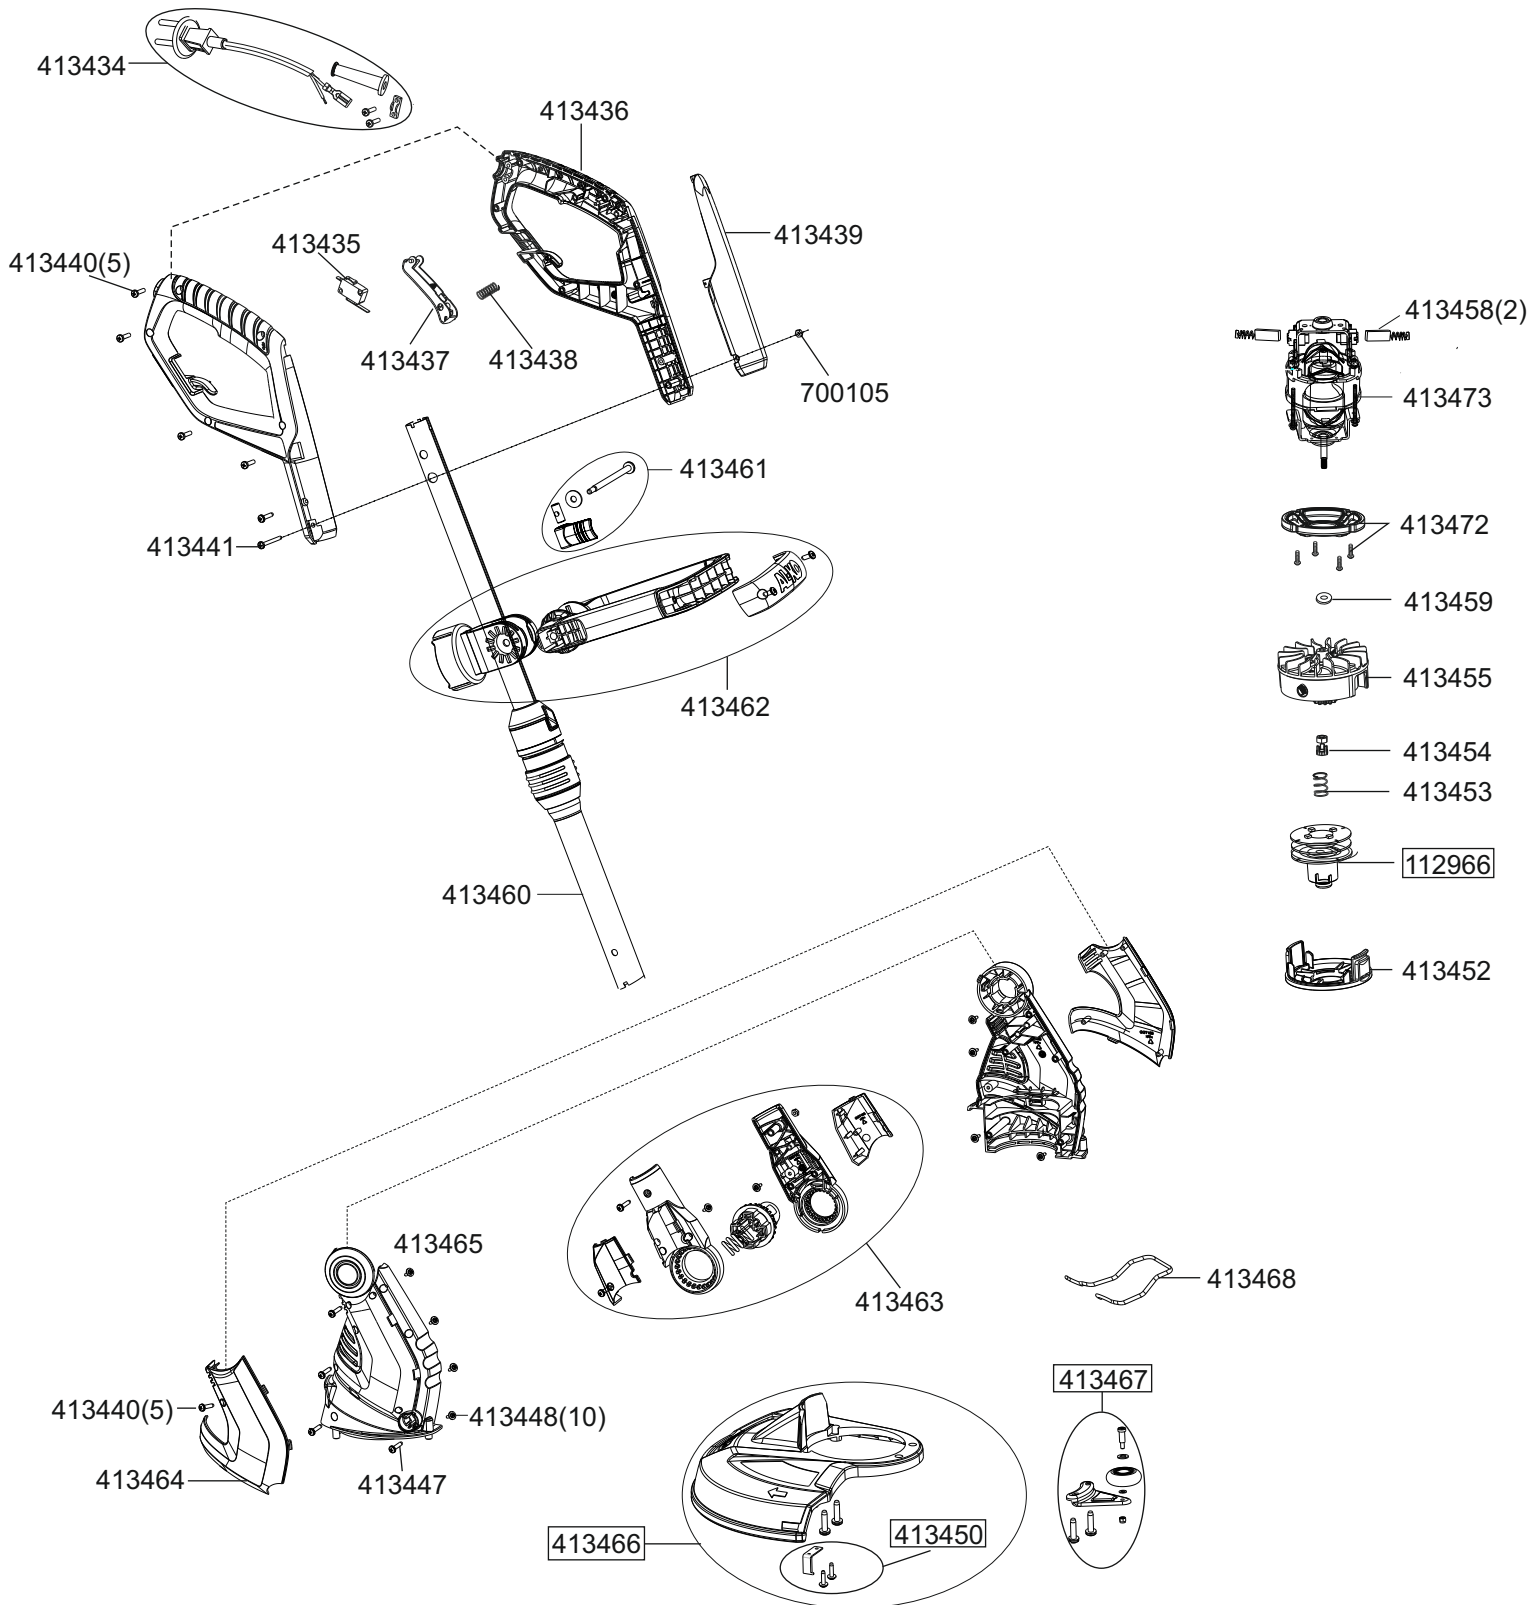

Trimmer GTE 450 Comfort

Art.-Nr. 112929

E12929

a	b	c	d	e	f
---	---	---	---	---	---