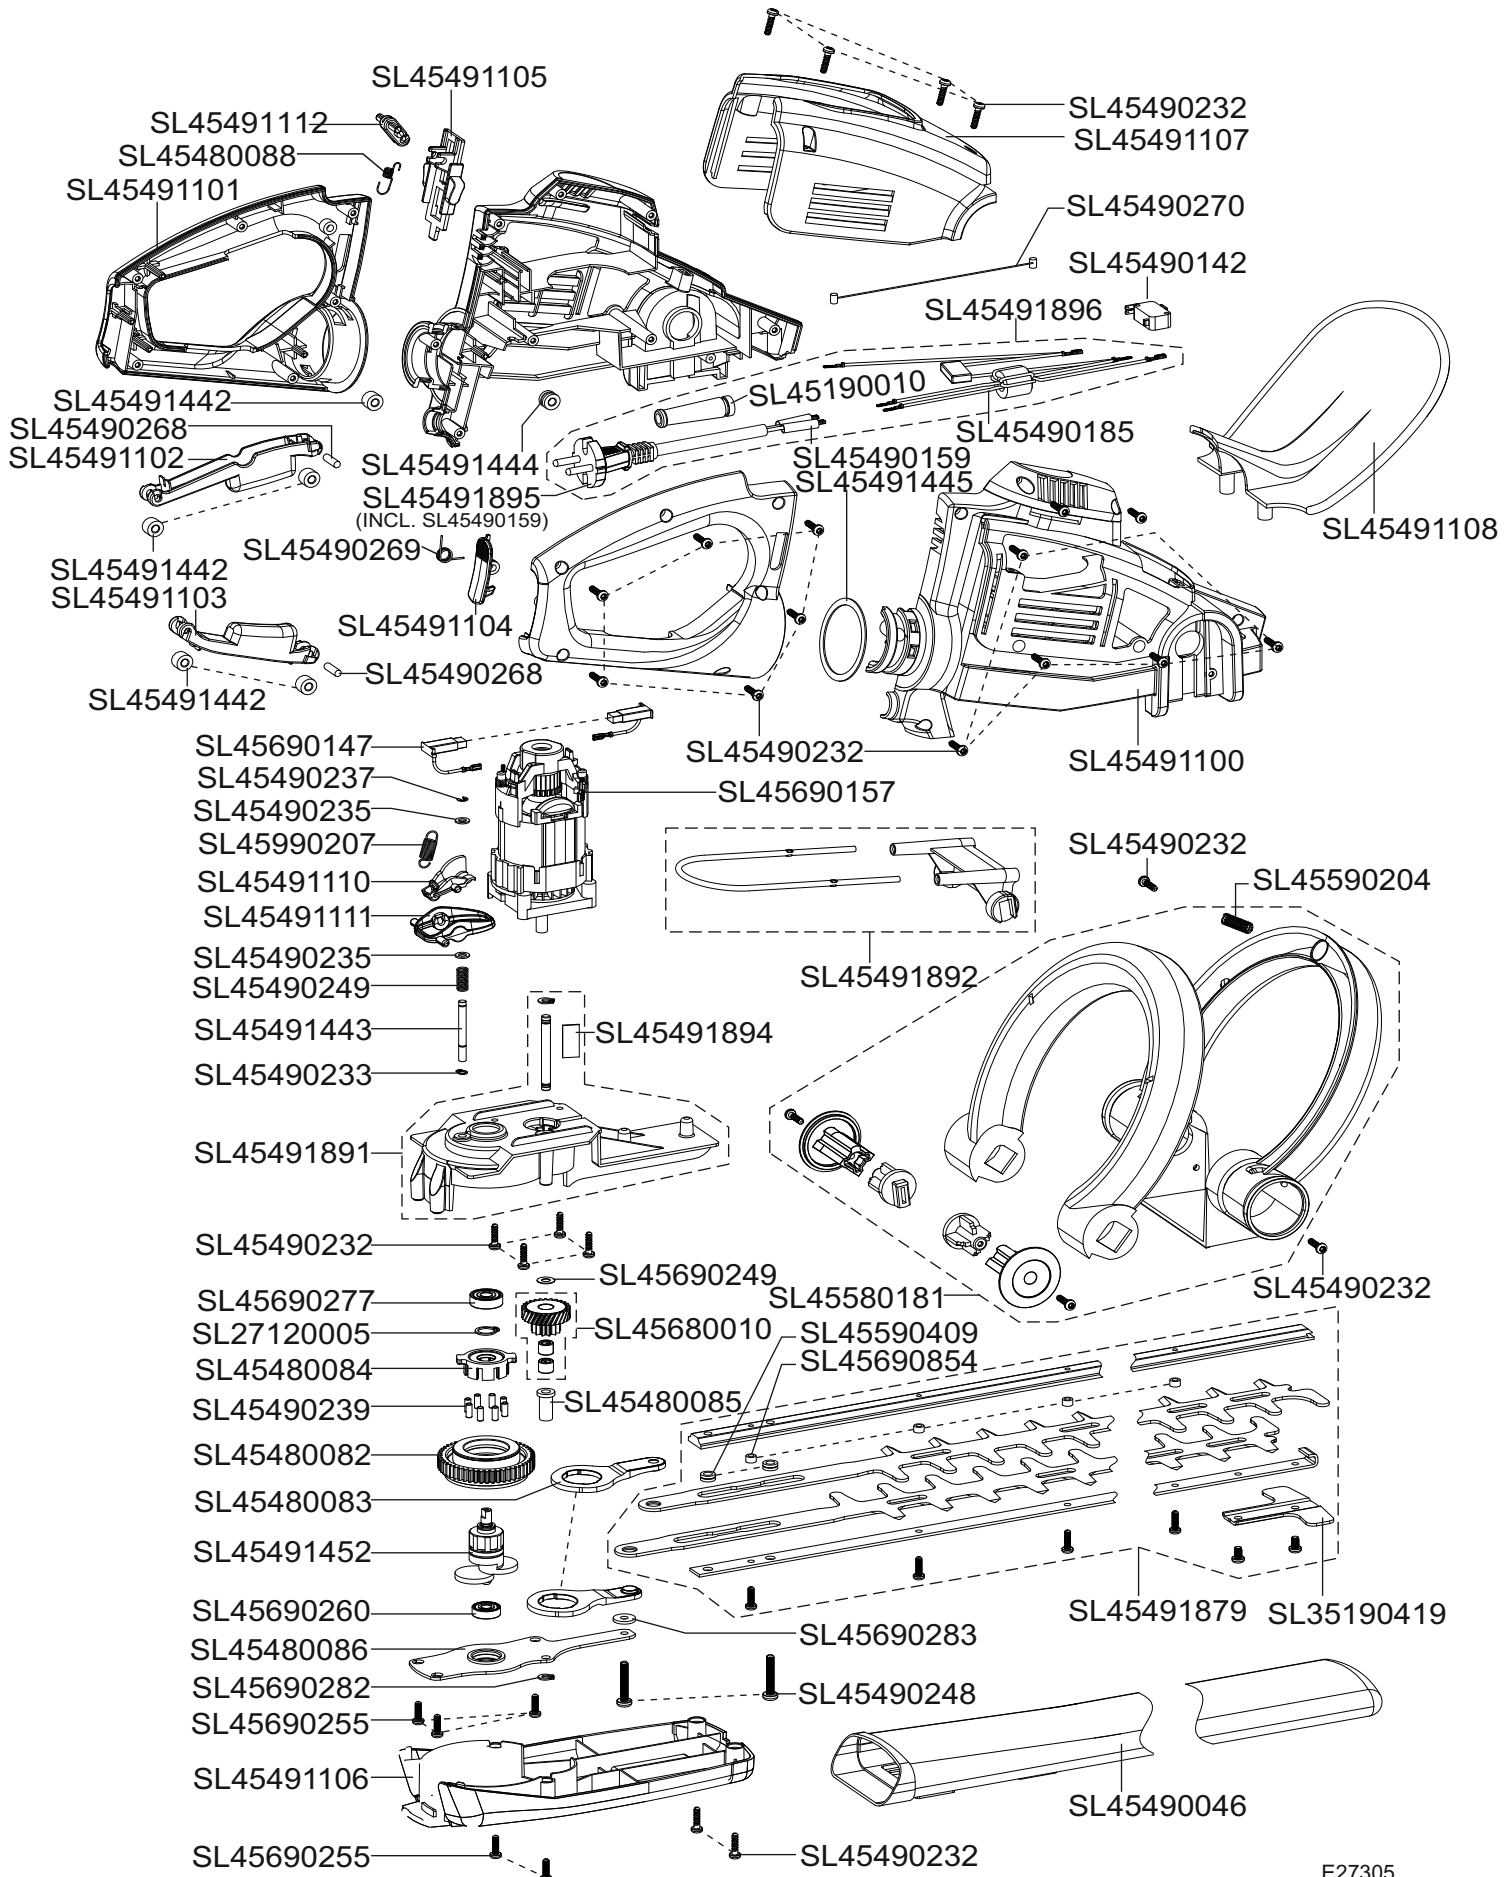

Elektrische Heckenscherer HS167

Art.-Nr. 127305

E27305

a	b	c	d	e	f
---	---	---	---	---	---