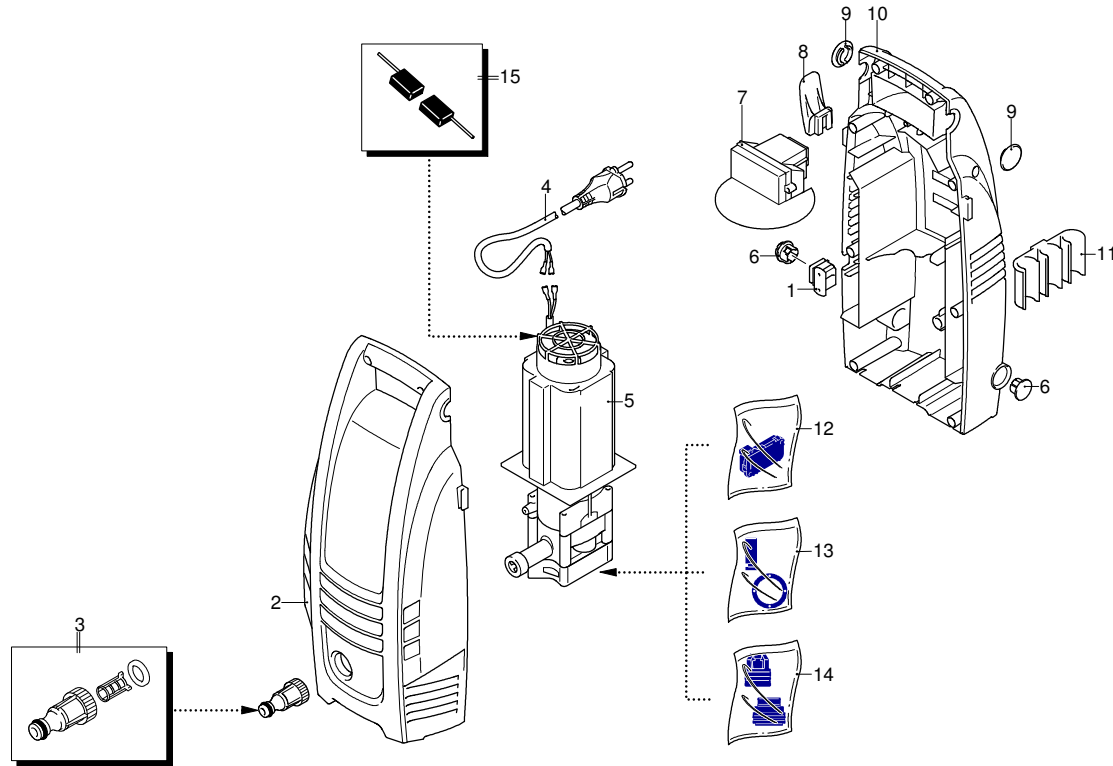

Model MPX 100

Version:

Serial number:

Code: **12890**

03/07/2012

Validity	Pos.	Code	Description	Q
	1	3080580	Cable gland	1
	2	3082820	Blue casing	1
	3	3082130	Water coupling kit	1
	4	50940	Cable	1
	5	50953	Electric pump assembly	1
	6	3082670	Plug	2
	7	3082770	Switch	1
	8	50942	Accessories carrier	1
	9	3080880	Plug	2
	10	50944	Base	1
	11	50947	Accessories carrier	1
	12	3082350	TSS kit	1
	13	3081270	Piston + seals kit	1
	14	3081290	Valves + seals kit	1
	15	3082570	Brush kit for motor	1

Model MPX 100

Version:

Serial number:

Code: **12890**

03/07/2012

- A
- B
- C
- D
- E
- F
- G

Validity	Pos.	Code	Description	Q
	1	50955	Lance+lance head	1
	2	50954	Tank	1
	3	3082281	Gun	1
	4	3081300	High pressure hose	1