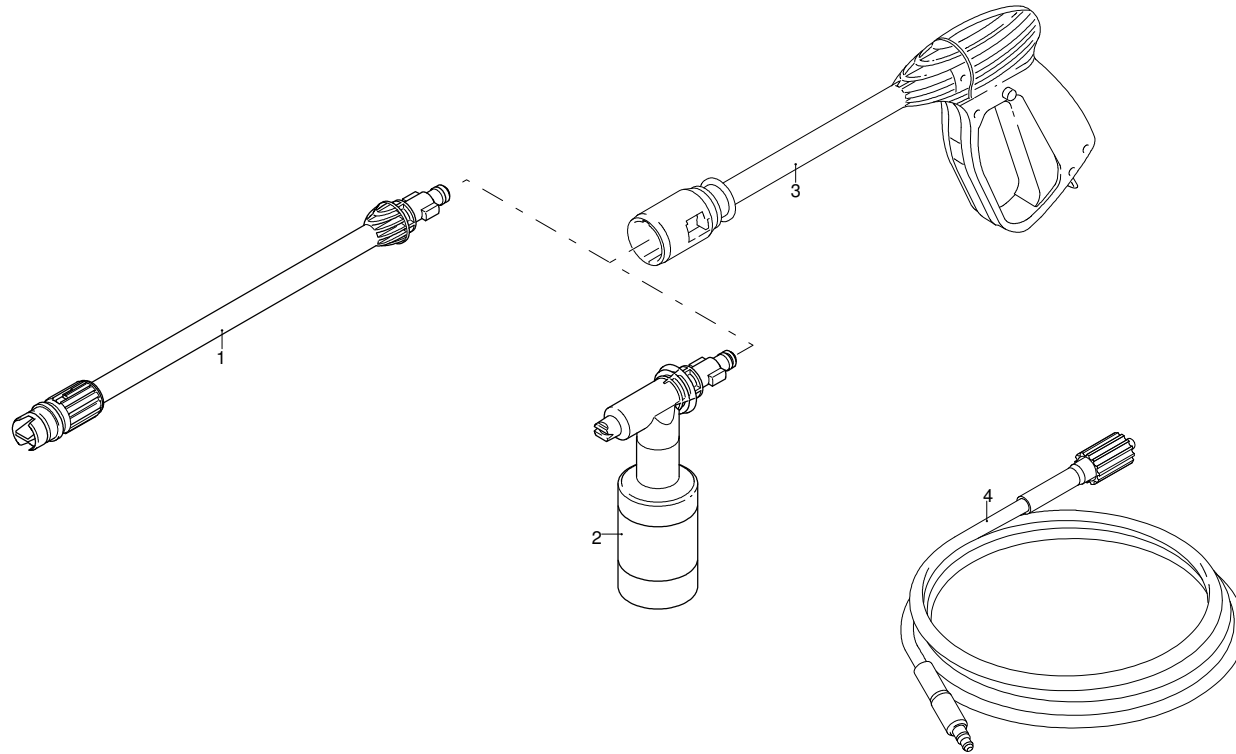

Model MPX 100

Version:

Serial number:

Code: **12890**

03/07/2012

Validity	Pos.	Code	Description	Q
	1	3080580	Cable gland	1
	2	3082820	Blue casing	1
	3	3082130	Water coupling kit	1
	4	50940	Cable	1
	5	50953	Electric pump assembly	1
	6	3082670	Plug	2
	7	3082770	Switch	1
	8	50942	Accessories carrier	1
	9	3080880	Plug	2
	10	50944	Base	1
	11	50947	Accessories carrier	1
	12	3082350	TSS kit	1
	13	3081270	Piston + seals kit	1
	14	3081290	Valves + seals kit	1
	15	3082570	Brush kit for motor	1

Model MPX 100

Version:

Serial number:

Code: **12890**

03/07/2012

- A
- B
- C
- D
- E
- F
- G

Validity	Pos.	Code	Description	Q
	1	50955	Lance+lance head	1
	2	50954	Tank	1
	3	3082281	Gun	1
	4	3081300	High pressure hose	1