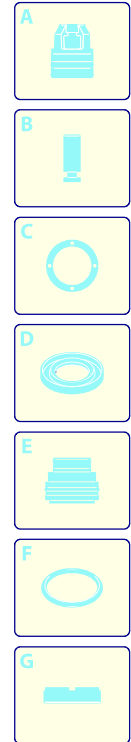

Model MPX 100

Version:

Serial number:

Code: **12890**

03/07/2012

Validity	Pos.	Code	Description	Q
	1	3080580	Cable gland	1
	2	3082820	Blue casing	1
	3	3082130	Water coupling kit	1
	4	50940	Cable	1
	5	50953	Electric pump assembly	1
	6	3082670	Plug	2
	7	3082770	Switch	1
	8	50942	Accessories carrier	1
	9	3080880	Plug	2
	10	50944	Base	1
	11	50947	Accessories carrier	1
	12	3082350	TSS kit	1
	13	3081270	Piston + seals kit	1
	14	3081290	Valves + seals kit	1
	15	3082570	Brush kit for motor	1

Model MPX 100

Version:

Serial number:

Code: **12890**

03/07/2012

- A
- B
- C
- D
- E
- F
- G

Validity	Pos.	Code	Description	Q
	1	50955	Lance+lance head	1
	2	50954	Tank	1
	3	3082281	Gun	1
	4	3081300	High pressure hose	1