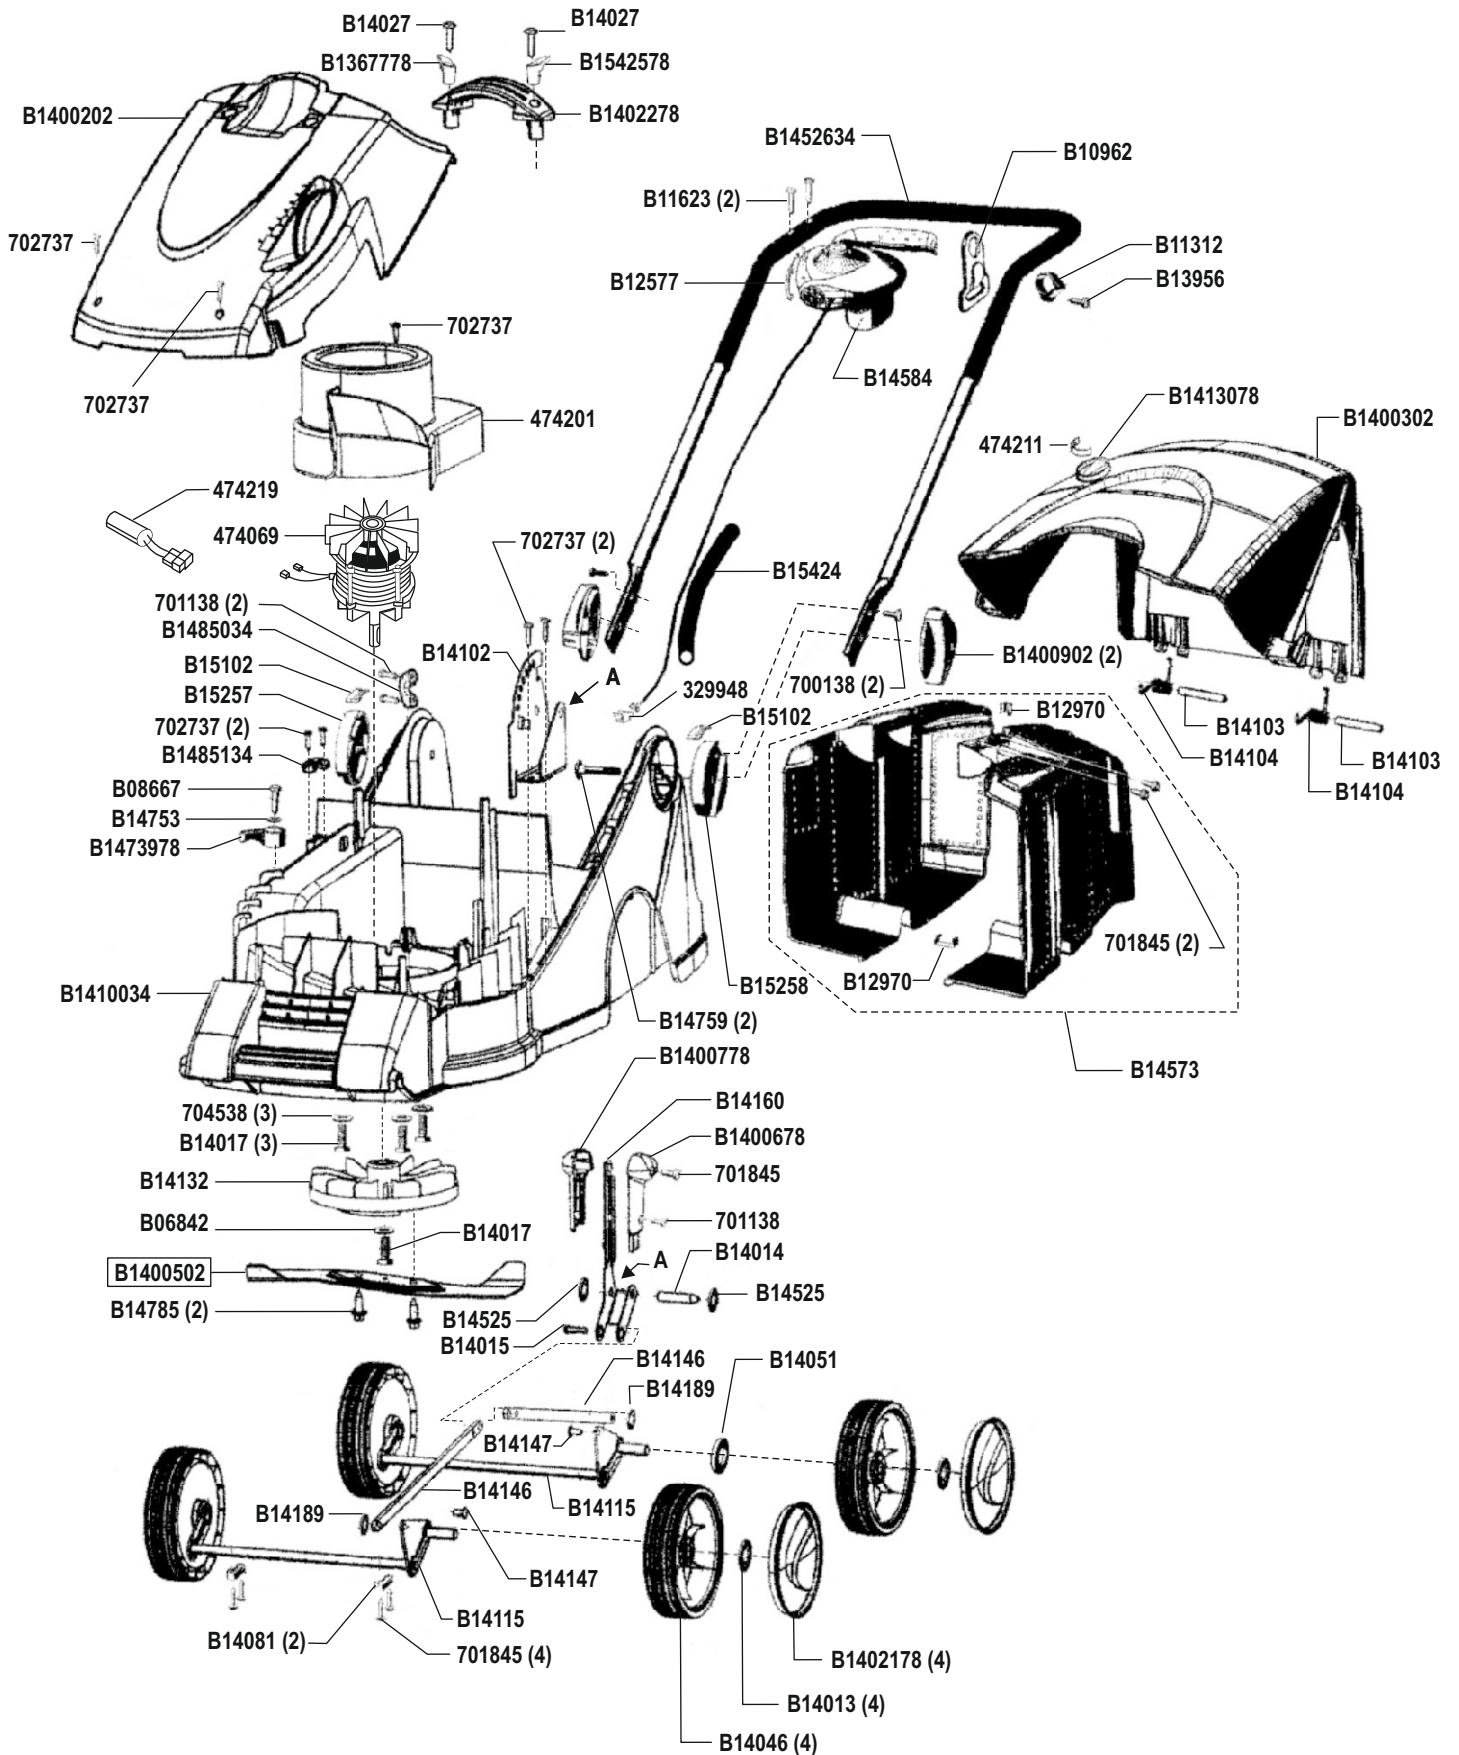

# Powerline 3300 E

Art. Nr. 112 777

# AL-KO

E 112777

a	b	c	d	e	f
---	---	---	---	---	---