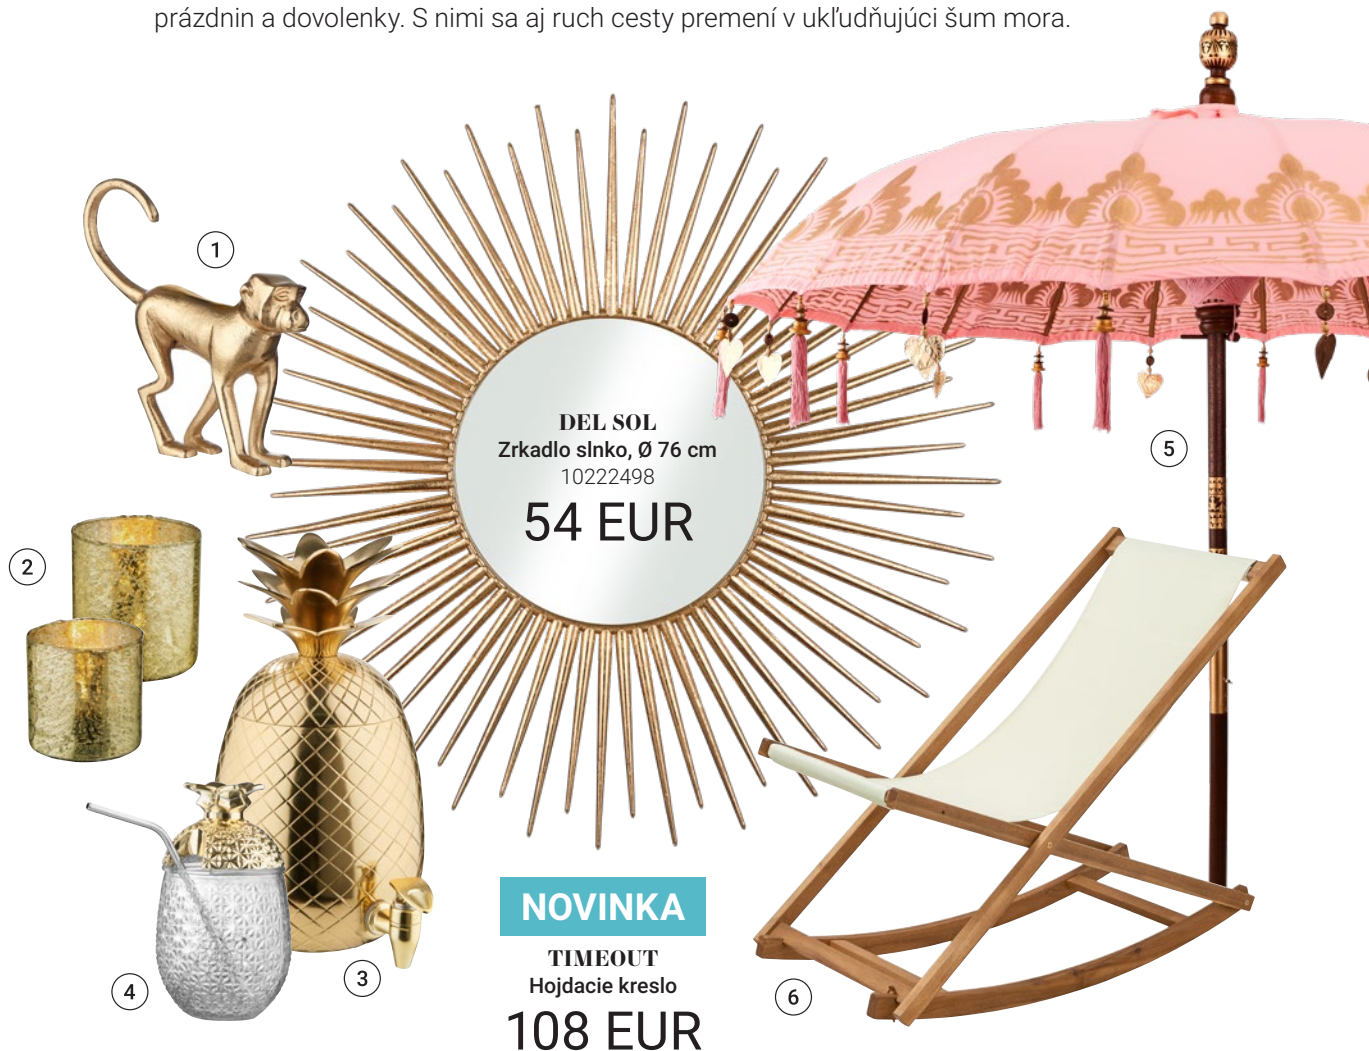

OM SUASTÍ ASTU

DESIGNED BY BUTLERS

...(vyslovujte: om SwASTi Astu) tak sa zdravia na Bali. Nechali sme sa inšpirovať štýlom života ostrova Bohov a vymysleli pár slnkom inšpirovaných kúskov, ktoré k vám domov vnesú nádych prázdnin a dovolenky. S nimi sa aj ruch cesty premení v ukludňujúci šum mora.

1 **GOLDEN NATURE Dekoračná opica**, D 18,5 x V 18 cm, hliník 10219721, 16 EUR 2 **DELIGHT Svetník na čajovú sviečku**, sklo, Ø 8 cm, V 8 cm 10219429, 3,99 EUR, alebo Ø 10 cm, V 11 cm 10219435, 5,99 EUR 3 **PINEAPPLE Nádoba na limonádu**, 4,5 l, Ø 18 cm, V 36 cm, hliník 10219666, 78 EUR 4 **COCKTAIL DELUXE Pohár ananás so slamkou**, 500 ml, V 13,5 cm, sklo, ušľachtilá oceľ 10219641, 9 EUR 5 **ORIENTAL LOUNGE Slniečnik**, Ø 1,8 m, V 225 cm, ručná výroba so zlatými aplikáciami a kovovými ornamentmi, mangové drevo, poťah z bavlny, ružová 10213522, 175 EUR 6 **TIMEOUT Hojdacie kreslo**, D 115 x Š 55 x V 93 cm, sedacia výška 44 cm, poťah z polyesteru, krémová 10222672, 108 EUR 🛒