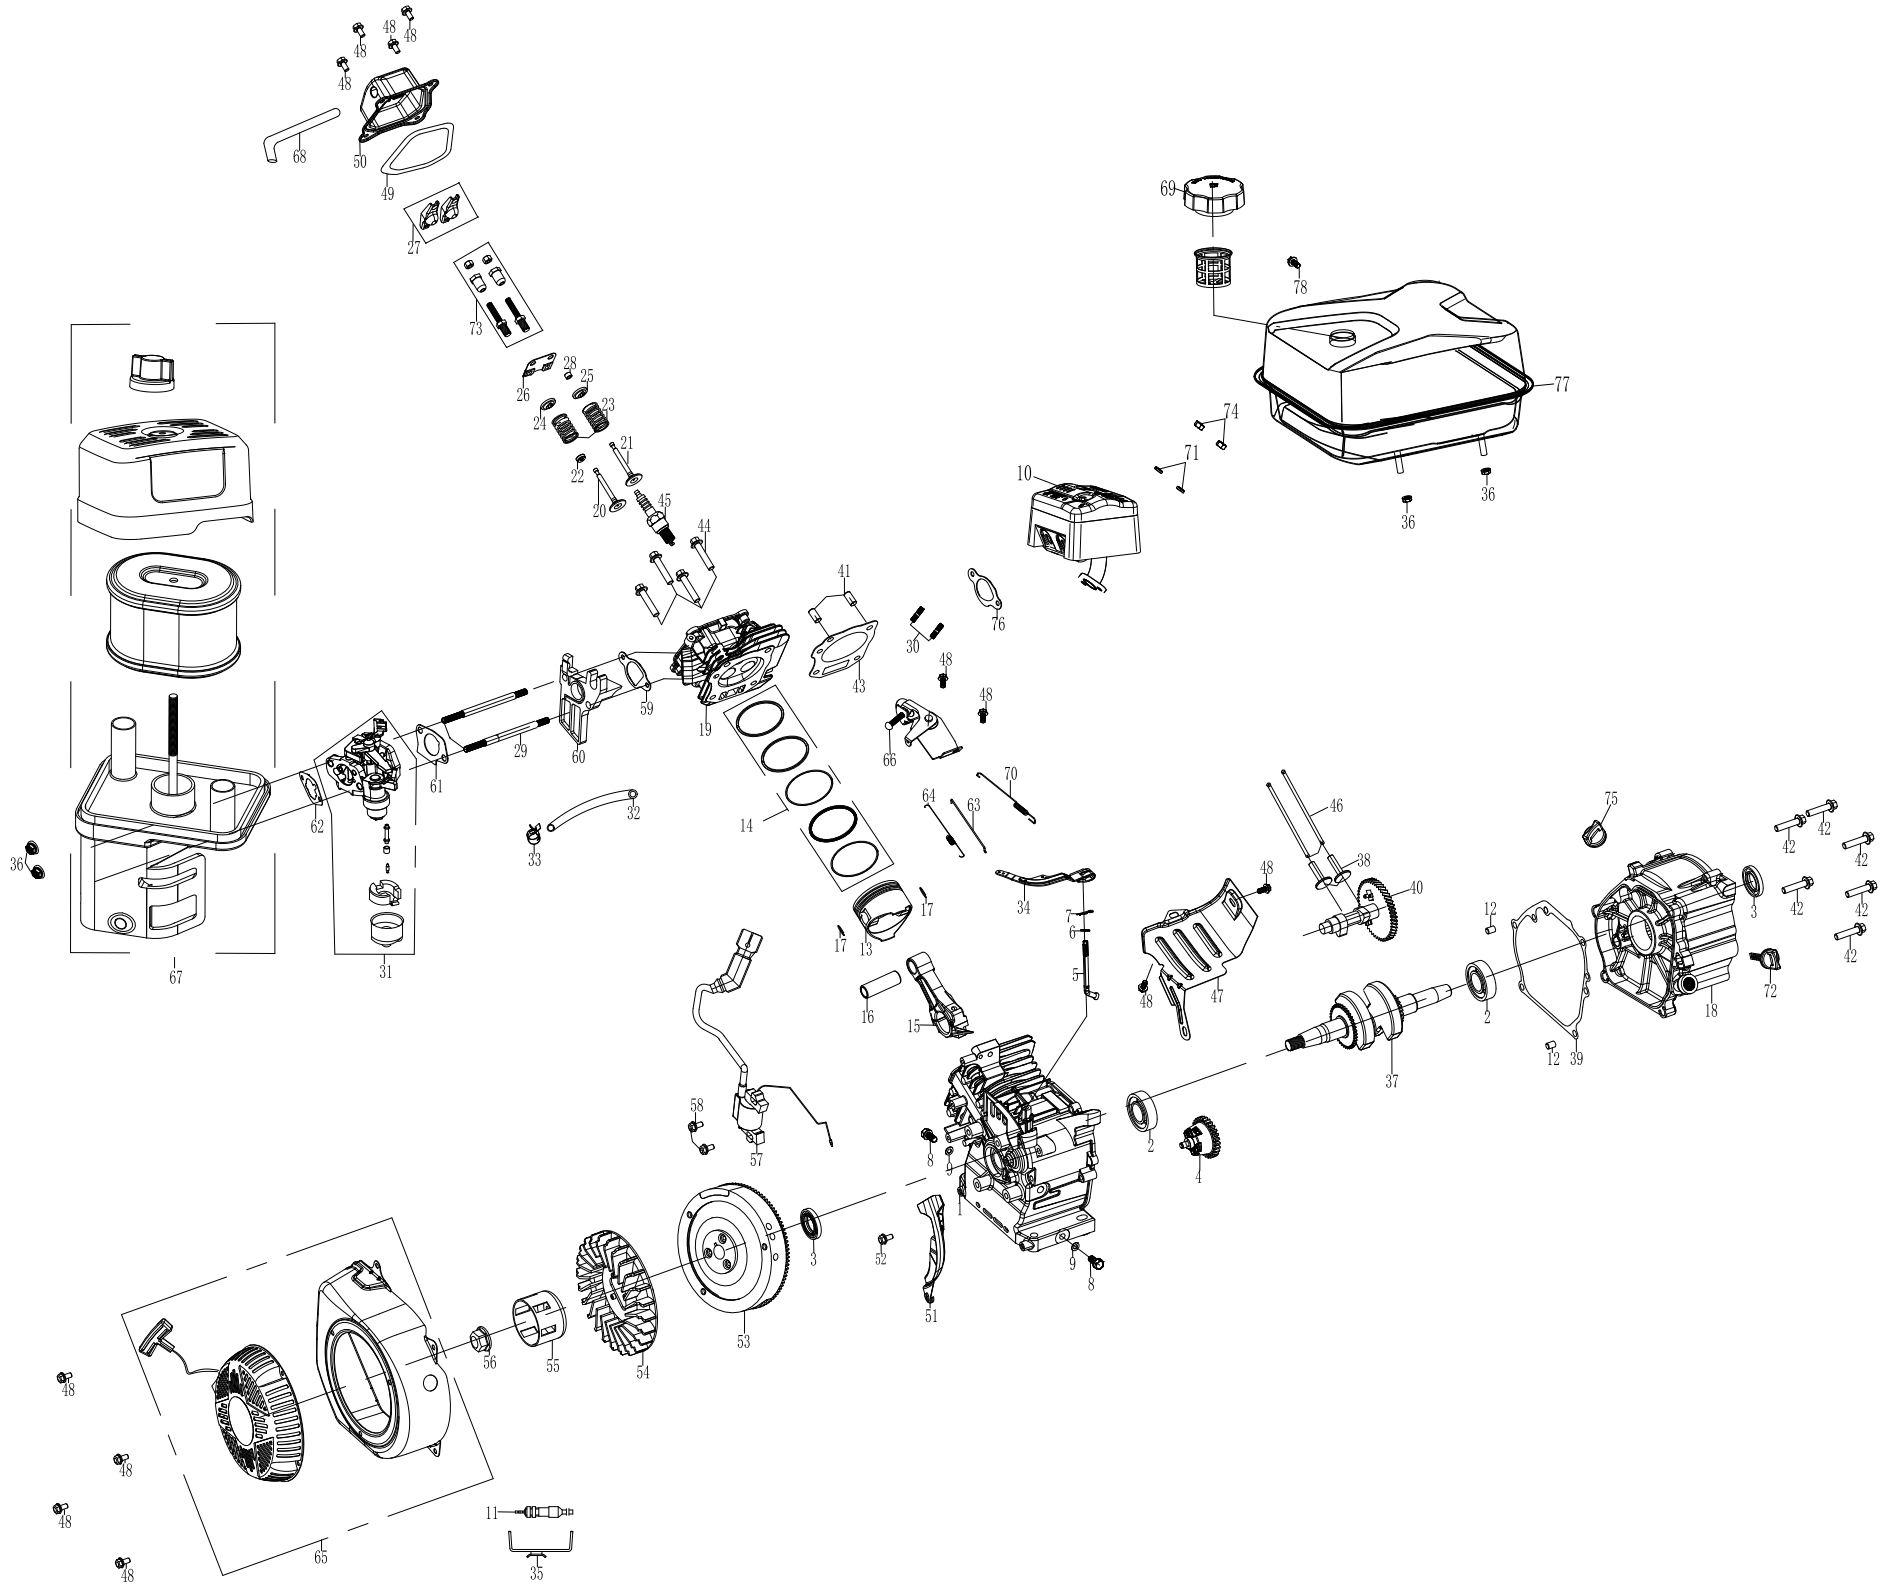

RPV 4058 engine

Pozice	Obj.číslo	Popis	Počet
1	240211	Crankcase	1
2	93009	Ball Bearing	2
3	93507	Oil Seal	2
4	244302	Governor Assembly	1
5	243901	Shaft,Governor Arm	1
6	96804	Washer,Governor Arm Shaft	1
7	243902	Pin,Lock	1
8	91816	Bolt, Drain Plug	2
9	94007	Washer,Drain Plug	2
10	243770	Muffler	1
11	635004	Flameout Switch	1
12	240904	Dowel Pin,Cascover	2
13	241208	Piston	1
14	241606	Scraper Ring Set ,Piston	1
15	241503	Rod Assembly., Connecting	1
16	245503	Pin, Piston	1
17	241301	Clip, Piston	2
18	240105	Cover Assembly, Crankcase	1
19	241011	Cylinder Head	1
20	241704	Valve,In	1
21	245904	Valve Exhaust	1
22	241806	Returner,Intake Valve	1
23	246001	Spring,Valve	2
24	241801	Seat, Valve Spring,In	1
25	241802	Seat, Valve Spring,Ex	1
26	242202	Plate,Push Rod Guide	1
27	242101	Rocker Assy	2
28	241804	Rotator	1
29	91006	Bolt, Stud	2
30	91007	Bolt, Stud	2
31	242815	Carburetor Assembly	1
32	95404	Fuel Line	1
33	94403	Clip,Fuel Line Φ7.5	1
34	244001	Governor Arm	1
35	635002	Switch Off Bracket	1
36	90016	Nut M6	4
37	240391	Crankshaft Assembly	1
38	246102	Lifter,Valve	2
39	96040	Packing,Cascover	1
40	242003	Camshaft Assembly	1
41	240905	Pin, Dowel	2