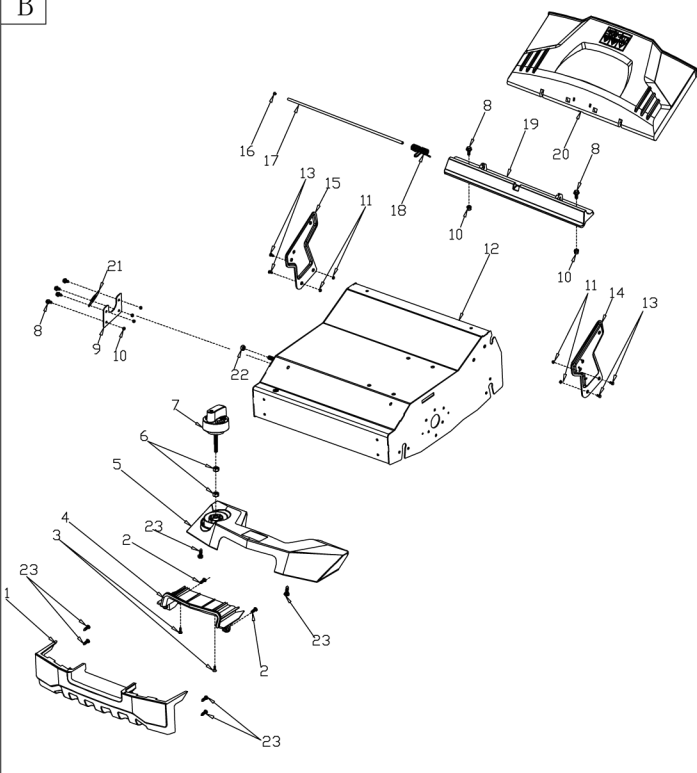

A

B

C

VeGA TS40-W 3in1 2022

D

E

F

G

MODEL	TS40-S
NO.21001015