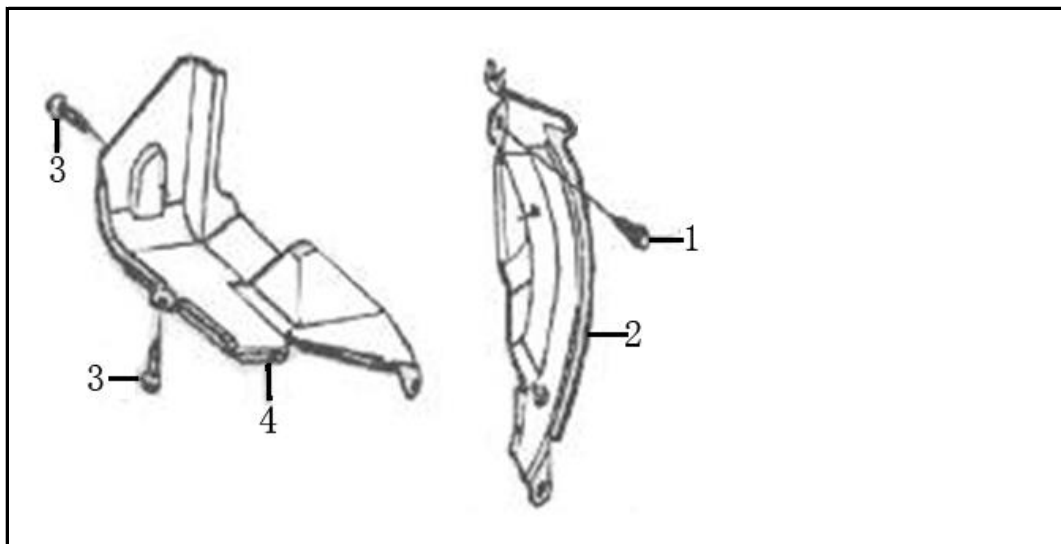

DIVERSION ASSY

No.	original ID	ID Zboží V-GARDEN	Název
1	90103-0620-09	90103-0620-09	BOLT FLANGE 6X20
2	19340-E01001-001	19340-E01001001	PLATE SIDE
3	90103-0612-09	90103-0612-09	BOLT FLANGE 6X8
4	19304-E01001-001	19304-E01001001	SHROUD COMP