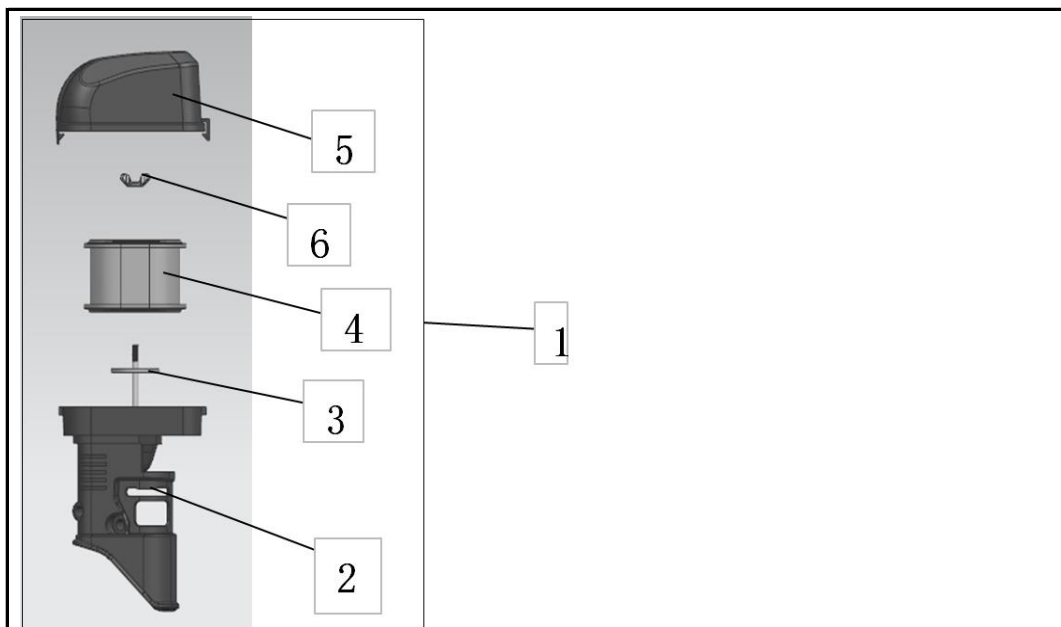

FILTER

No.	original ID	ID Zboží V-GARDEN	Název
1	17100-E01C01-000	17100-E01C01000	AIR FILTER COM. / C type
2		17100E01C01000Y	STEADIER/ C type
3			SEALING GASKET STEADIER/ C type
4		17150-E01C01000	AIR FILTER ELEMENT/C type
5		17100E01C01000X	AIR FILTER COVER/C type
6			M6 BUTTERFLY NUT/ C type