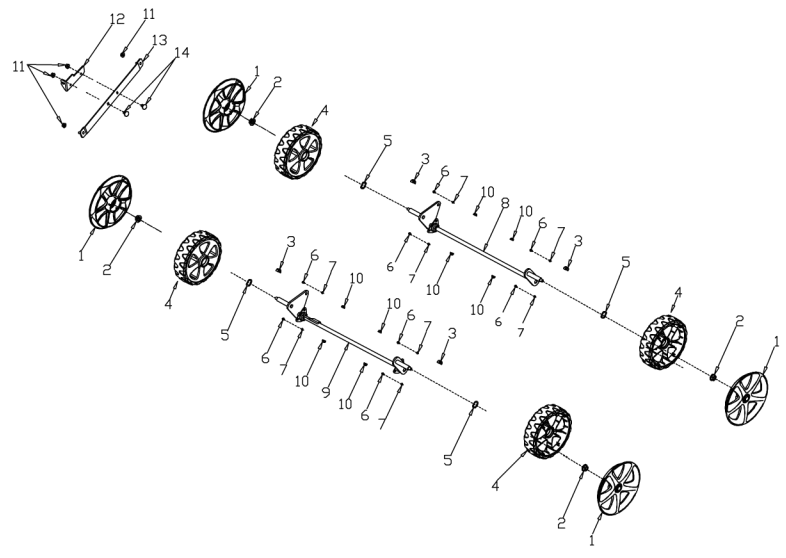

A

B

C

VeGA TS40-W 3in1 2022

D

E

F

G

MODEL	TS40-S
NO.21001015