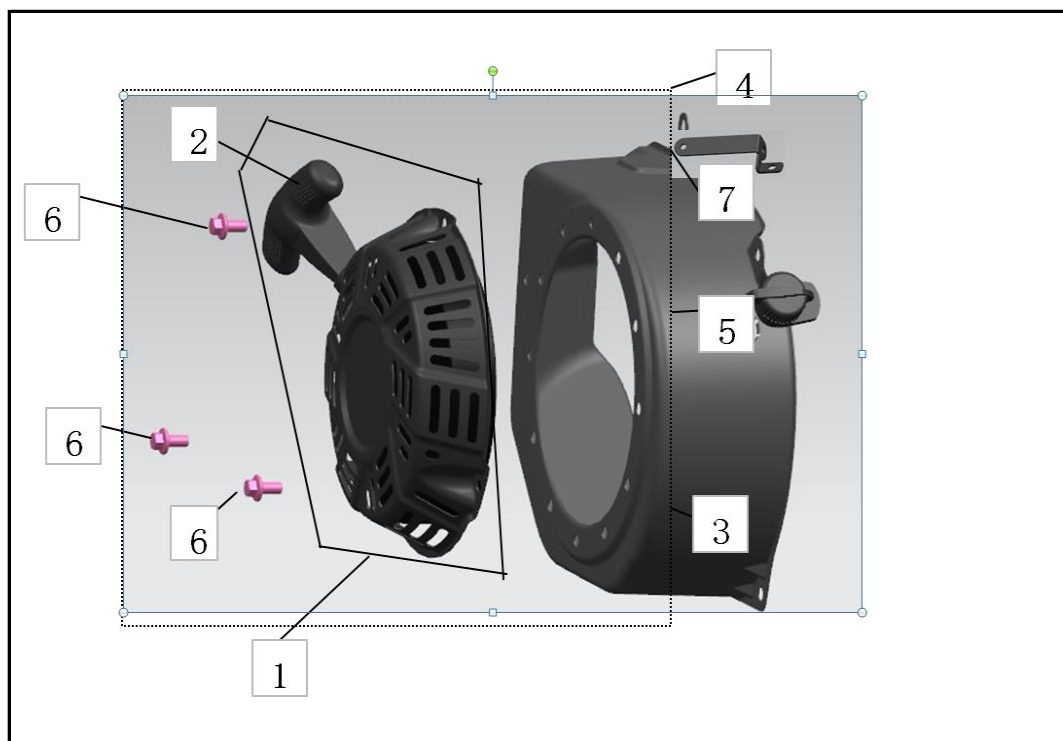

STARTER SUBASSEMBLY

No.	original ID	ID Zboží V-GARDEN	Název
1	28200-E01C04-B01	28200-E01C04B01	RECOIL STARTER COMP
2	28210-E01004-000	28210-E01004000	KNOB RECOIIL STARTER
3		28200E01C04XXX	Kryt samostatný (COVER FAN)
4	19400-E01C01-R01	19400-E01C01R01	STARTER ASSY
5	35540-E01007-000	35540-E01007000	STOP SWITCH
6			BOLT FLANGE 6X8
7	16522-E01001-001	16522-E01001001	support lug