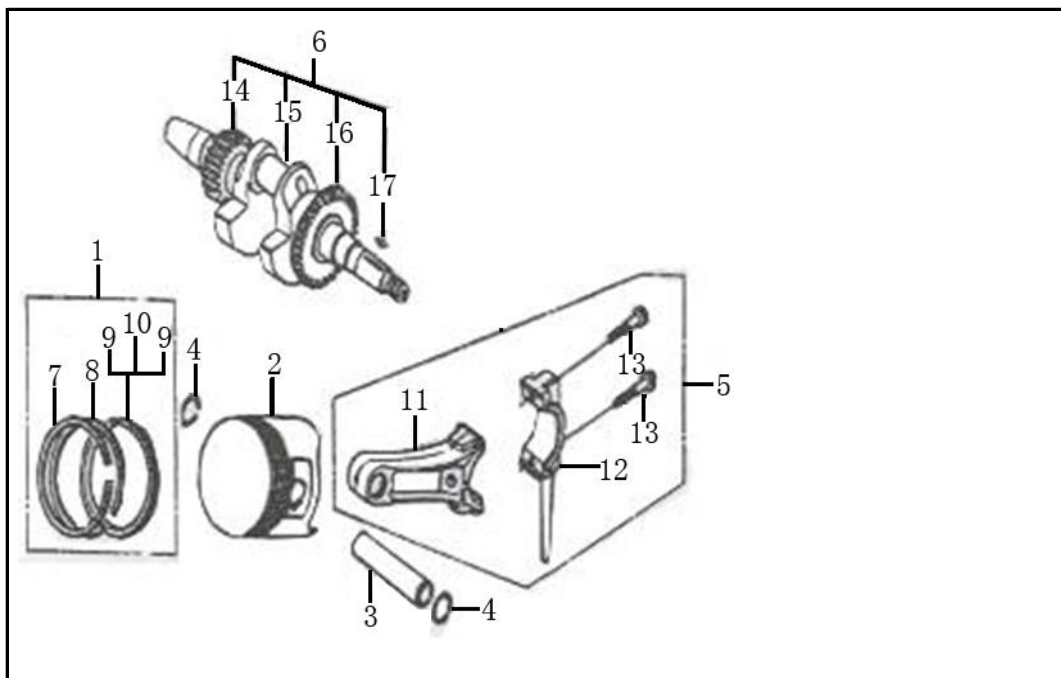

CRANKSHAFT/PISTON

No.	original ID	ID Zboží V-GARDEN	Název
1	13200-E03091-000	13200-E03091000	RING SET
2	13111-E03091-000	13111-E03091000	PISTON
3	13121-E01001-000	13121-E01001000	PIN PISTON
4	13122-E01001-000	13122-E01001000	CLIP PISTON PIN
5	13010-E01001-000	13010-E01001000	ROD ASSY CONNECTING
6	13300-E03001-CR0	13300-E03001CR0	CRANKSHAFT COMP
7			RING, FIRST
8			RING, SECOND
9			OIL RING
10			BUSHING RING
11			CONNECTING ROD
12			CONNECTING ROD COVER
13			BOLT CONNECTING ROD