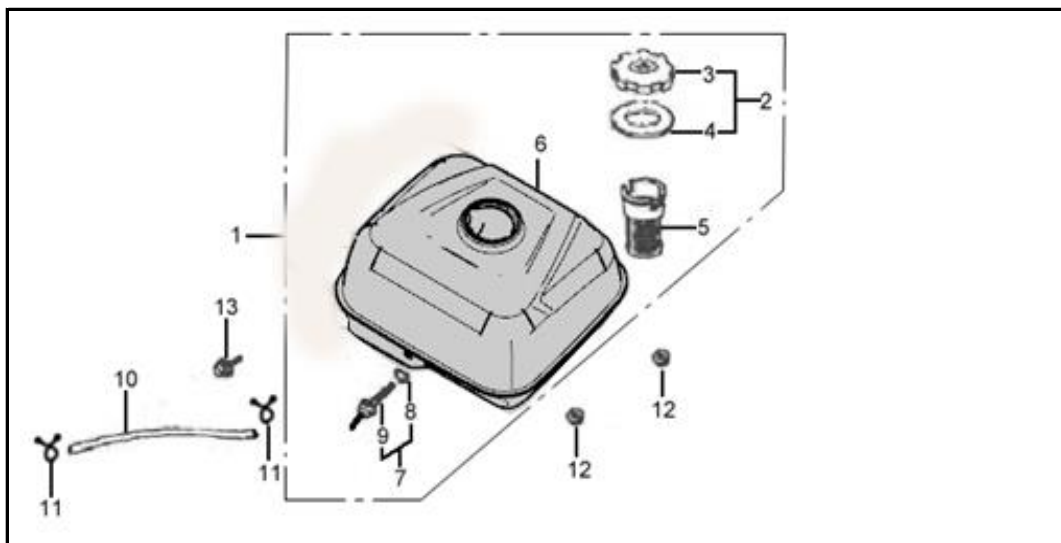

FUEL TANK

No.	original ID	ID Zboží V-GARDEN	Název
1	16600-E01C01-R01	16600-E01C01R01	FUEL TANK COMP/ C type
2		16600E01C01R01X	TANK CAP COM.
3			TANK CAP
4			SEALING GASKET TANK CAP
5	16666-E01C01-000	16666-E01C01000	FUEL FILTER
6			TANK NOUMENON
7		16600E01C01R01Y	JOINT FUEL TANK COM
8			PACKING JOINT
9			JOINT FUEL TANK
10	90686-E01001-000	90686-E01001000	TUBE FUEL
11	90740-E01001-001	90740-E01001001	CLIP TUBE
12	90103-0628-09	90103-0628-09	FLANGE SCREW M6
13	90602-0600-39	90602-0600-39	FLANGE BOLT M6*32