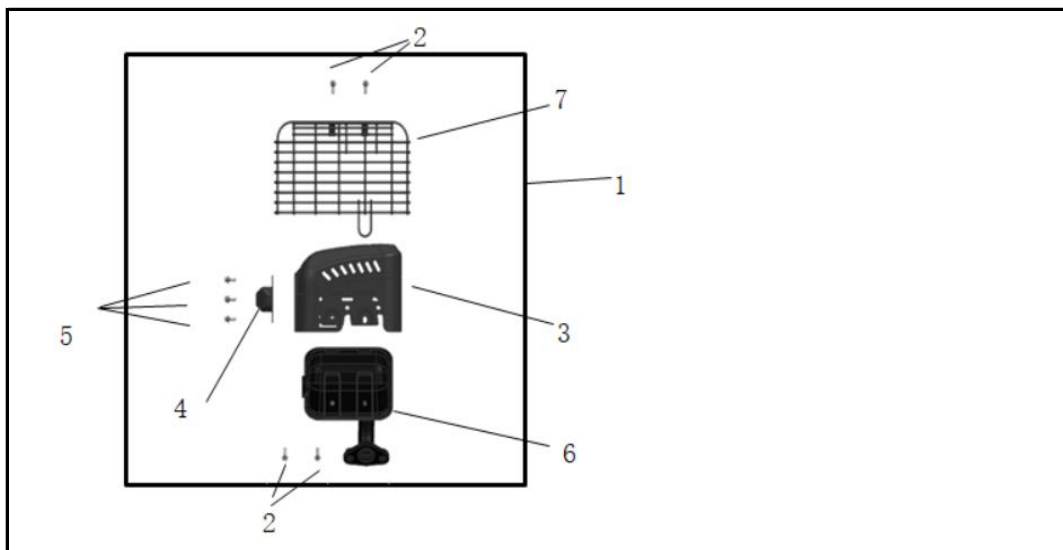

MUFFLER			
No.	original ID	ID Zboží V-GARDEN	Název
1	18100-E01C04-000	18100-E01C04000	MUFFLER COM.
2			Bolt M6X10
3	18104-E01C01-000	18104-E01C01000	MUFFLER COVER
4	18139-E01C01-000	18139-E01C01000	DIRECTION TURNING PIPE
5			self-drilling screws
6	18160-E01C01-000	18160-E01C01000	MUFFLER BODY/ C type
7		50WHR40000000	ANTI-HOT COVER/ C type