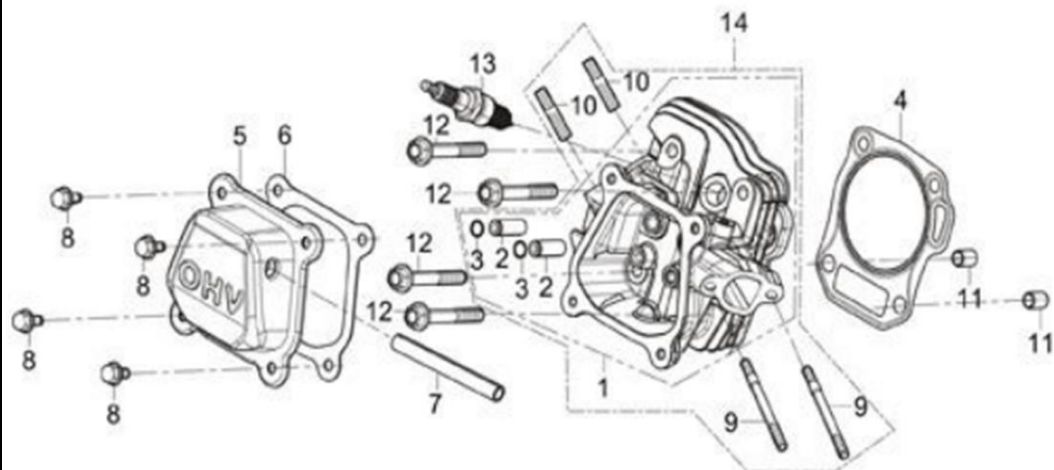

MOTOR PARTS LIST

CYLINDER HEAD

No.	original ID	ID Zboží V-GARDEN	Název
1	11140-E02001-00B	11140-E0200100B	Head subassembly,cylinder
4	11131-E03001-000	11131-E03001000	Gasket cylinder
5	11410-E01003-001	11410-E01003001	Cover,comp, head
6	11004-E01002-000	11004-E01002000	Packing, Head cover
7	17004-E01002-000	17004-E01002000	Tube breather
8	90103-0614-09	90103-0614-09	Bolt Flange M6X14
9	90204-E01001-009	90204-E01001009	BOLT STUD IN M6*113
10	90203-E01001-009	90203-E01001009	BOLT STUD EX M8*34
11	91104-0007	91104-0007	Pin Dower
12	11003-E01001-001	11003-E01001001	Bolt Flange 8X55
13	30010-E01003-000	30010-E01003000	Plug spark