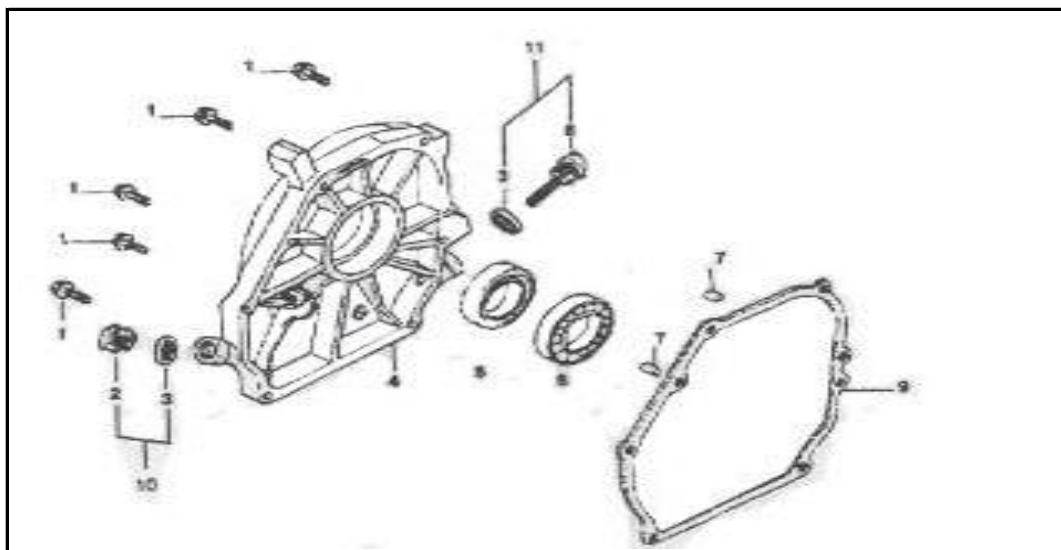

CRANK CASE COVER

No.	original ID	ID Zboží V-GARDEN	Název
1	90103-0832-09	90103-0832-09	BOLT FLANGE M8X32
10	15010-E01001-R00	15010-E01001-R00	OIL FILLER ASSY
2			OIL STICK
11	15010-E01001-R00	15010-E01001R00	CAP ASSY
8			OIL FILLER CAP
3			PACKING OIL FILLER CAP
4	12411-E01001-00B	12411-E0100100B	COVER
5	90682-E01001-000	90682-E01001000	OIL SEAL
6	91601-6205-P63	91601-6205-P63	BEARING
7	91104-0002	91104-0002	PIN, DOWEL
9	12001-E01001-000	12001-E01001000	PACKING CASE COVER