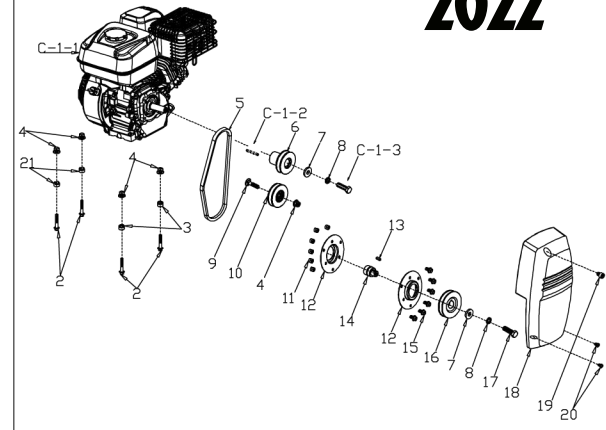

VeGA TS40-W 3in1 2022