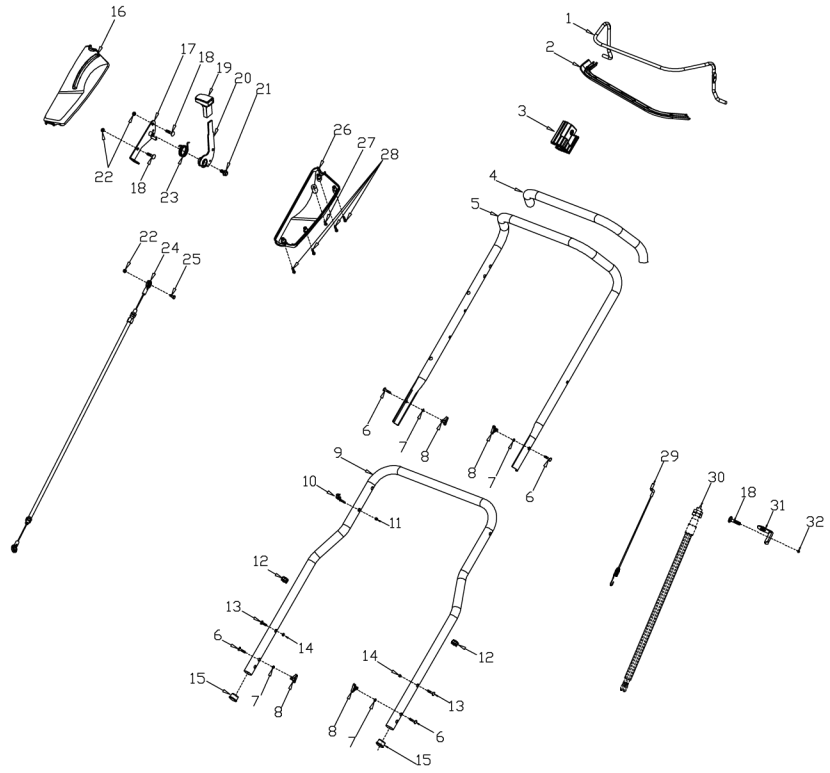

A

B

C

VeGA TS40-W 3in1 2022

D

E

F

G

MODEL	TS40-S
NO.21001015