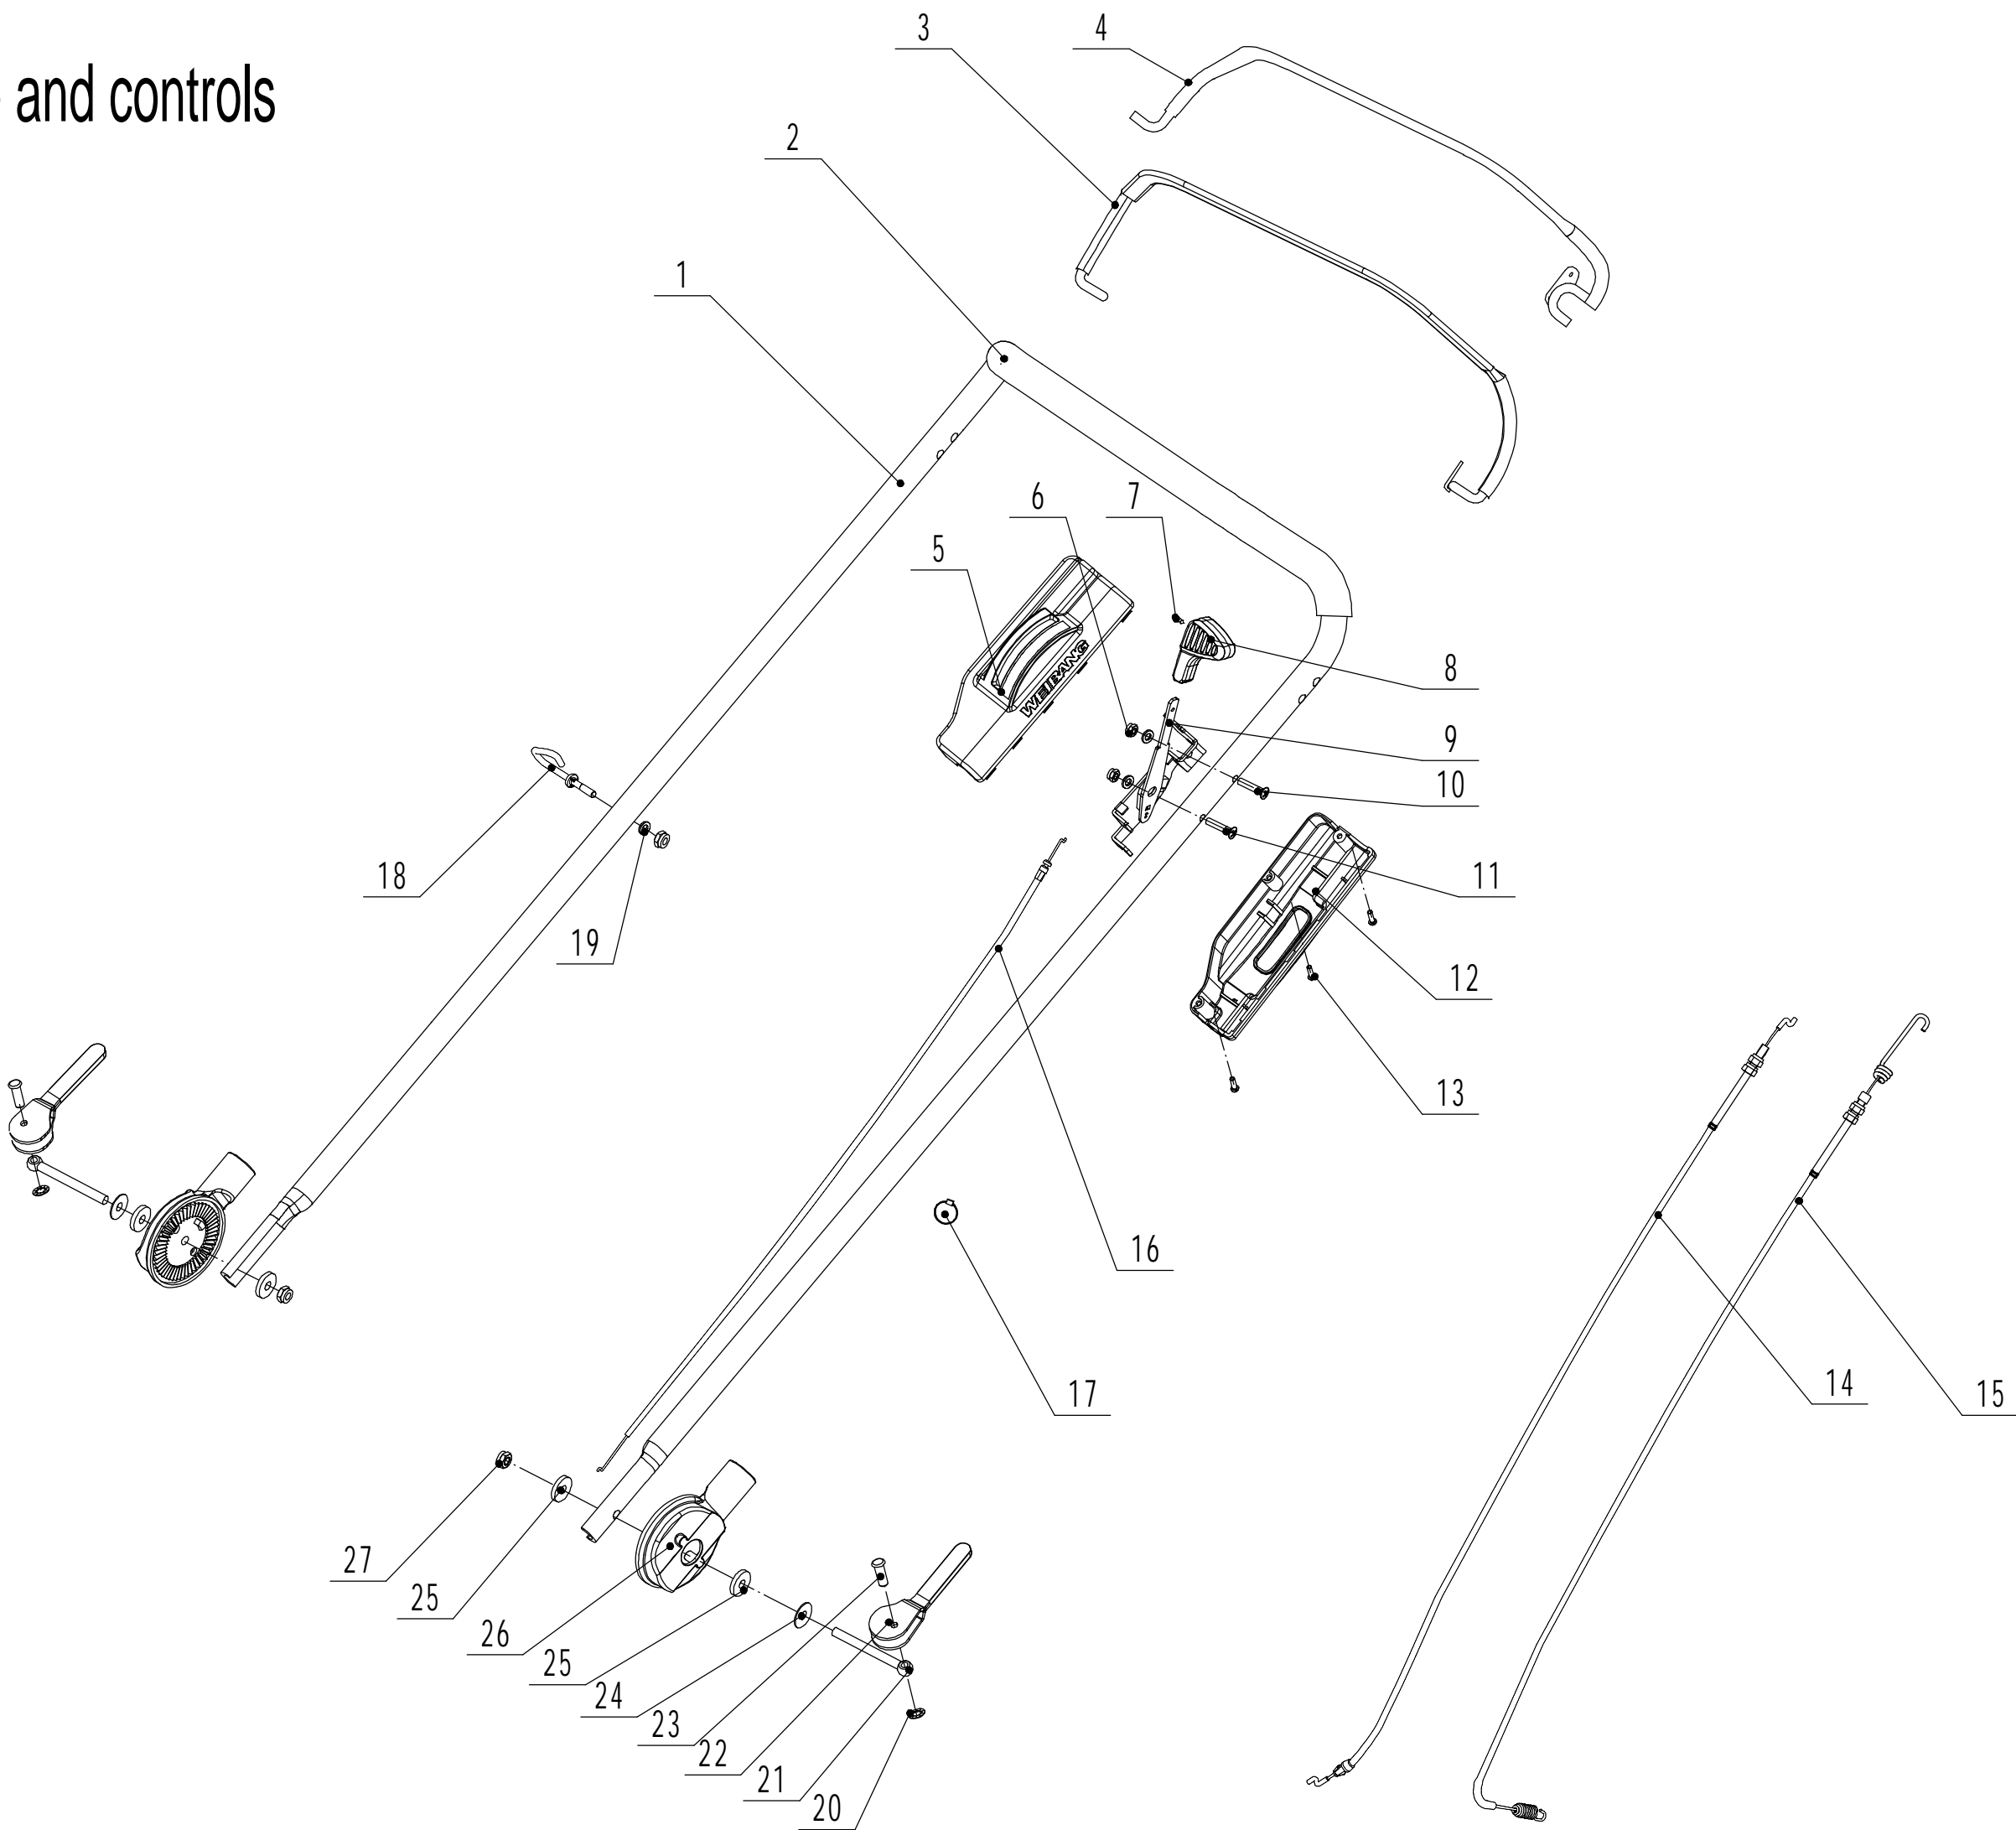

6 Handle and controls

Part 6 - Handle And Controls Spare Parts

No.	ID Zboží	Název
1	4560115010/49	Handle
2	GM56E010000082	Handle Sheath
3	5020506030S/40	Clutch Lever
4	5020503020S/40	OPC Lever
5	GM46E050000030	Throttle Control Box Upper Cover
6	0202006000	Lock Nut - M6
7	0106003013	Screw - ST2.9x13
8	5380510010	Throttle Control Grip
9	GM46E050100000	Throttle Control Bracket
10	0108006040	Screw - M6x40
11	0108006050	Screw - M6x50
12	GM46E050000040	Throttle Control Box Lower Cover
13	0113040018	Screw - ST4x18
14	BS120-1140	OPC Cable
15	LH194-1195	Clutch Cable
16	YM72-1010-A	Throttle Cable
17	ZD8/200	Cable tie
18	4510511010/01	Hook - Starter Rope
19	0301006000	Washer - M6
20	4510114030	Fix Cap
21	GM48S000000100	Connecting Bolt
22	GM56A100400000	Lock Lever
23	0801008025	Axis Pin - 8x25
24	GM56A100000040/04	Spacer
25	GM56A100000050/01	Spacer
26	GM48S030200000	Tooth Disc Kit
27	0203008000	Lock Nut-M8