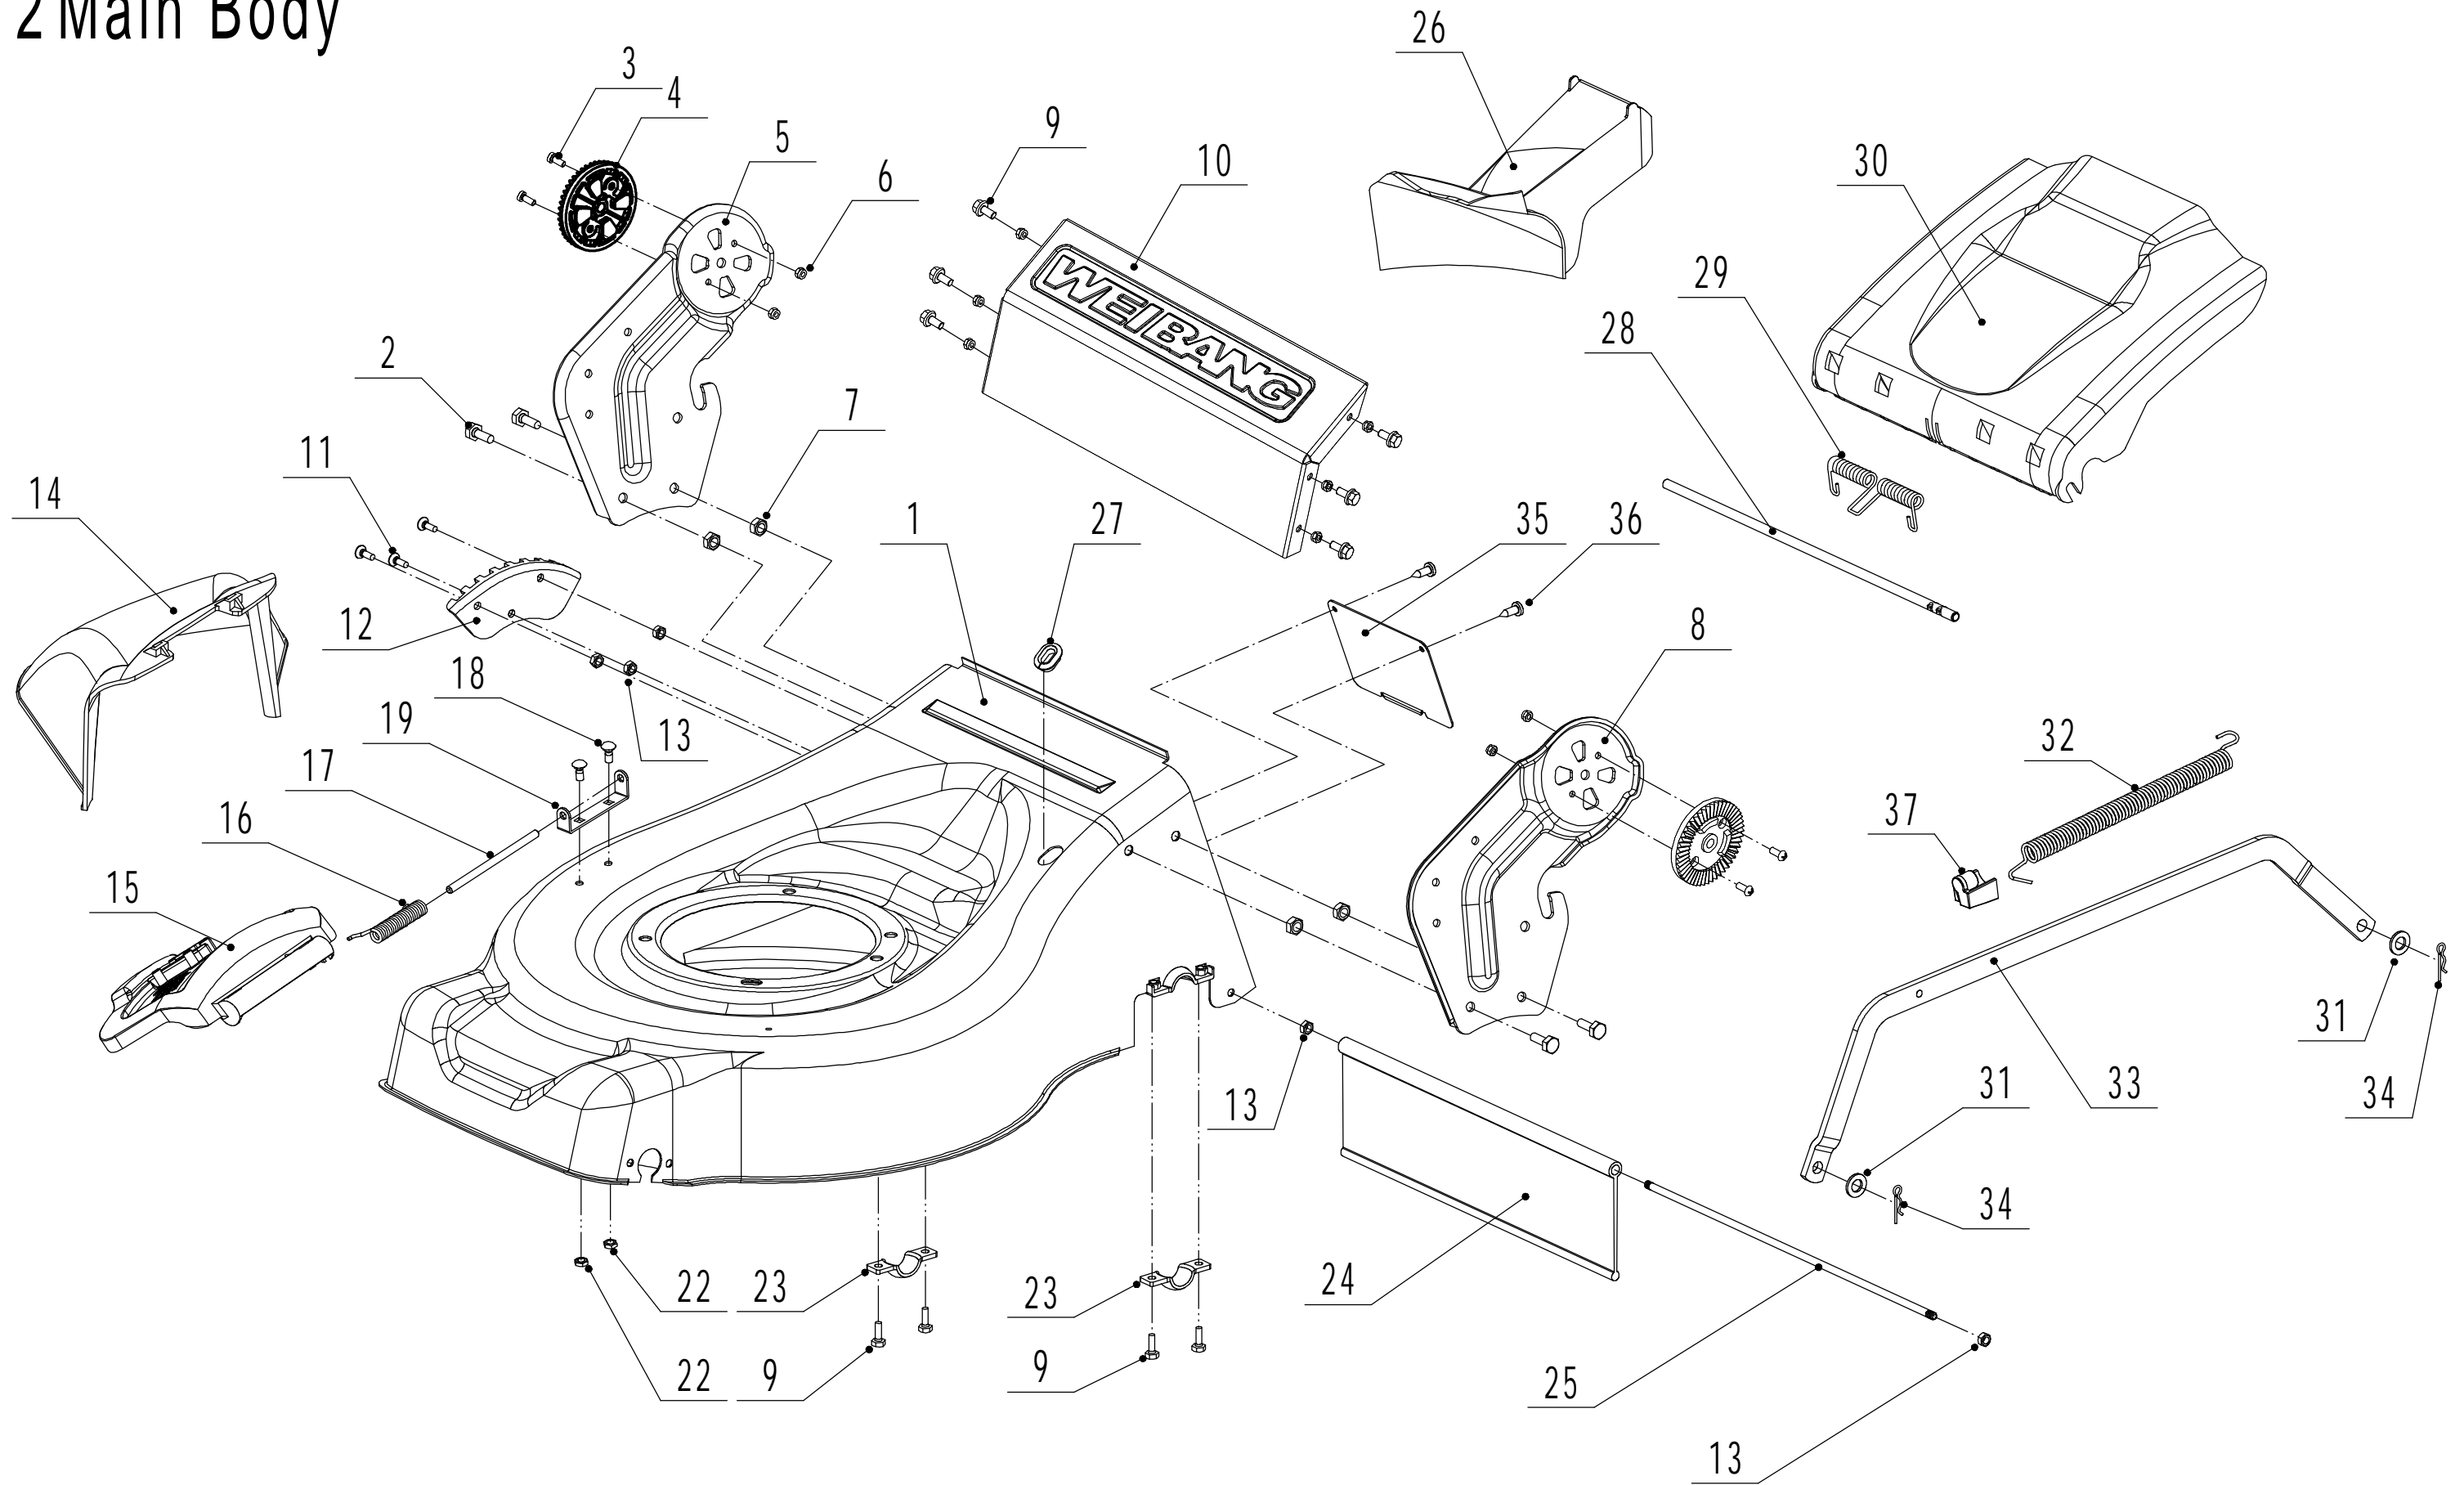

2 Main Body

Part 2 - Main Body Spare Parts		
No.	ID Zboží	Název
1	4560101000/49	Chassis
2	0102008016	Bolt - M8x16
3	0104005012	Screw - M5x12
4	AVSA000000040/22	Tooth Disc
5	4560112010K/40	AVS Bracket - R/H
6	0202005000	Lock Nut - M5
7	0202008000	Lock Nut - M8
8	4560111010K/40	AVS Bracket - L/H
9	0102006012	Bolt - M6x12
10	4560111030/49	Connector
11	0104006016	Screw - M6x16
12	4560110010/01	Graduator
13	0202006000	Lock Nut - M6
14	4560108010	Side Discharge Deflector
15	4560107012	Side Discharge Cover Kit
16	5020119010	Side Discharge Cover Spring
17	5020120010/02	Side Discharge Cover Pivot
18	0107006014	Bolt - M6x14
19	5020118010/02	Side Discharge Cover Bracket
22	0204006000	Bolt - M6x12
23	5320114020/01	Upper Bearing Bracket
24	4320119010	Trailing Flap
25	4320118010/02	Trailing Flap Pivot
26	4560104010	Mulching Plug
27	5360122010C	Rubber Ring
28	4560106010/02	Rear Cover Pivot
29	5360118010	Spring - Rear Cover
30	4560105010	Rear Cover
31	0301010000	Plain Washer - M10
32	WB2100020102/01	Spring - Connecting Rod
33	4560109010/40	Connecting Rod
34	5320333010	Spring Clip
35	5360105010D/49	Baffle
36	0106004009	Screw - ST4.2x9.5
37	4560109012	Spring Bracket

3 Blade System

Part 3 - Blade System Spare Parts		
No.	ID Zboží	Název
1	5360111010/02	Engine Washer 1
2	5360112010/02	Engine Washer 2
3	5320115010	Screw - 3/8x16x25
4	4510401010	Key
5	5020402070/02	Engine Pulley
6	0105006006	Screw - M6x6
7	5320120011	Belt - V10x783mm
8	4560102010	Belt Shield
9	0302006000	Plain Washer - M6
10	0202006000	Lock Nut - M6
12	5320404020/02	Adaptor
13	5310402010	Friction Washer
14	4510403010A/32	Blade
15	5310404010/02	Locking Disc
16	5310406010/04	Dish Washer
17	5320405011	Blade Bolt - 3/8x24x55