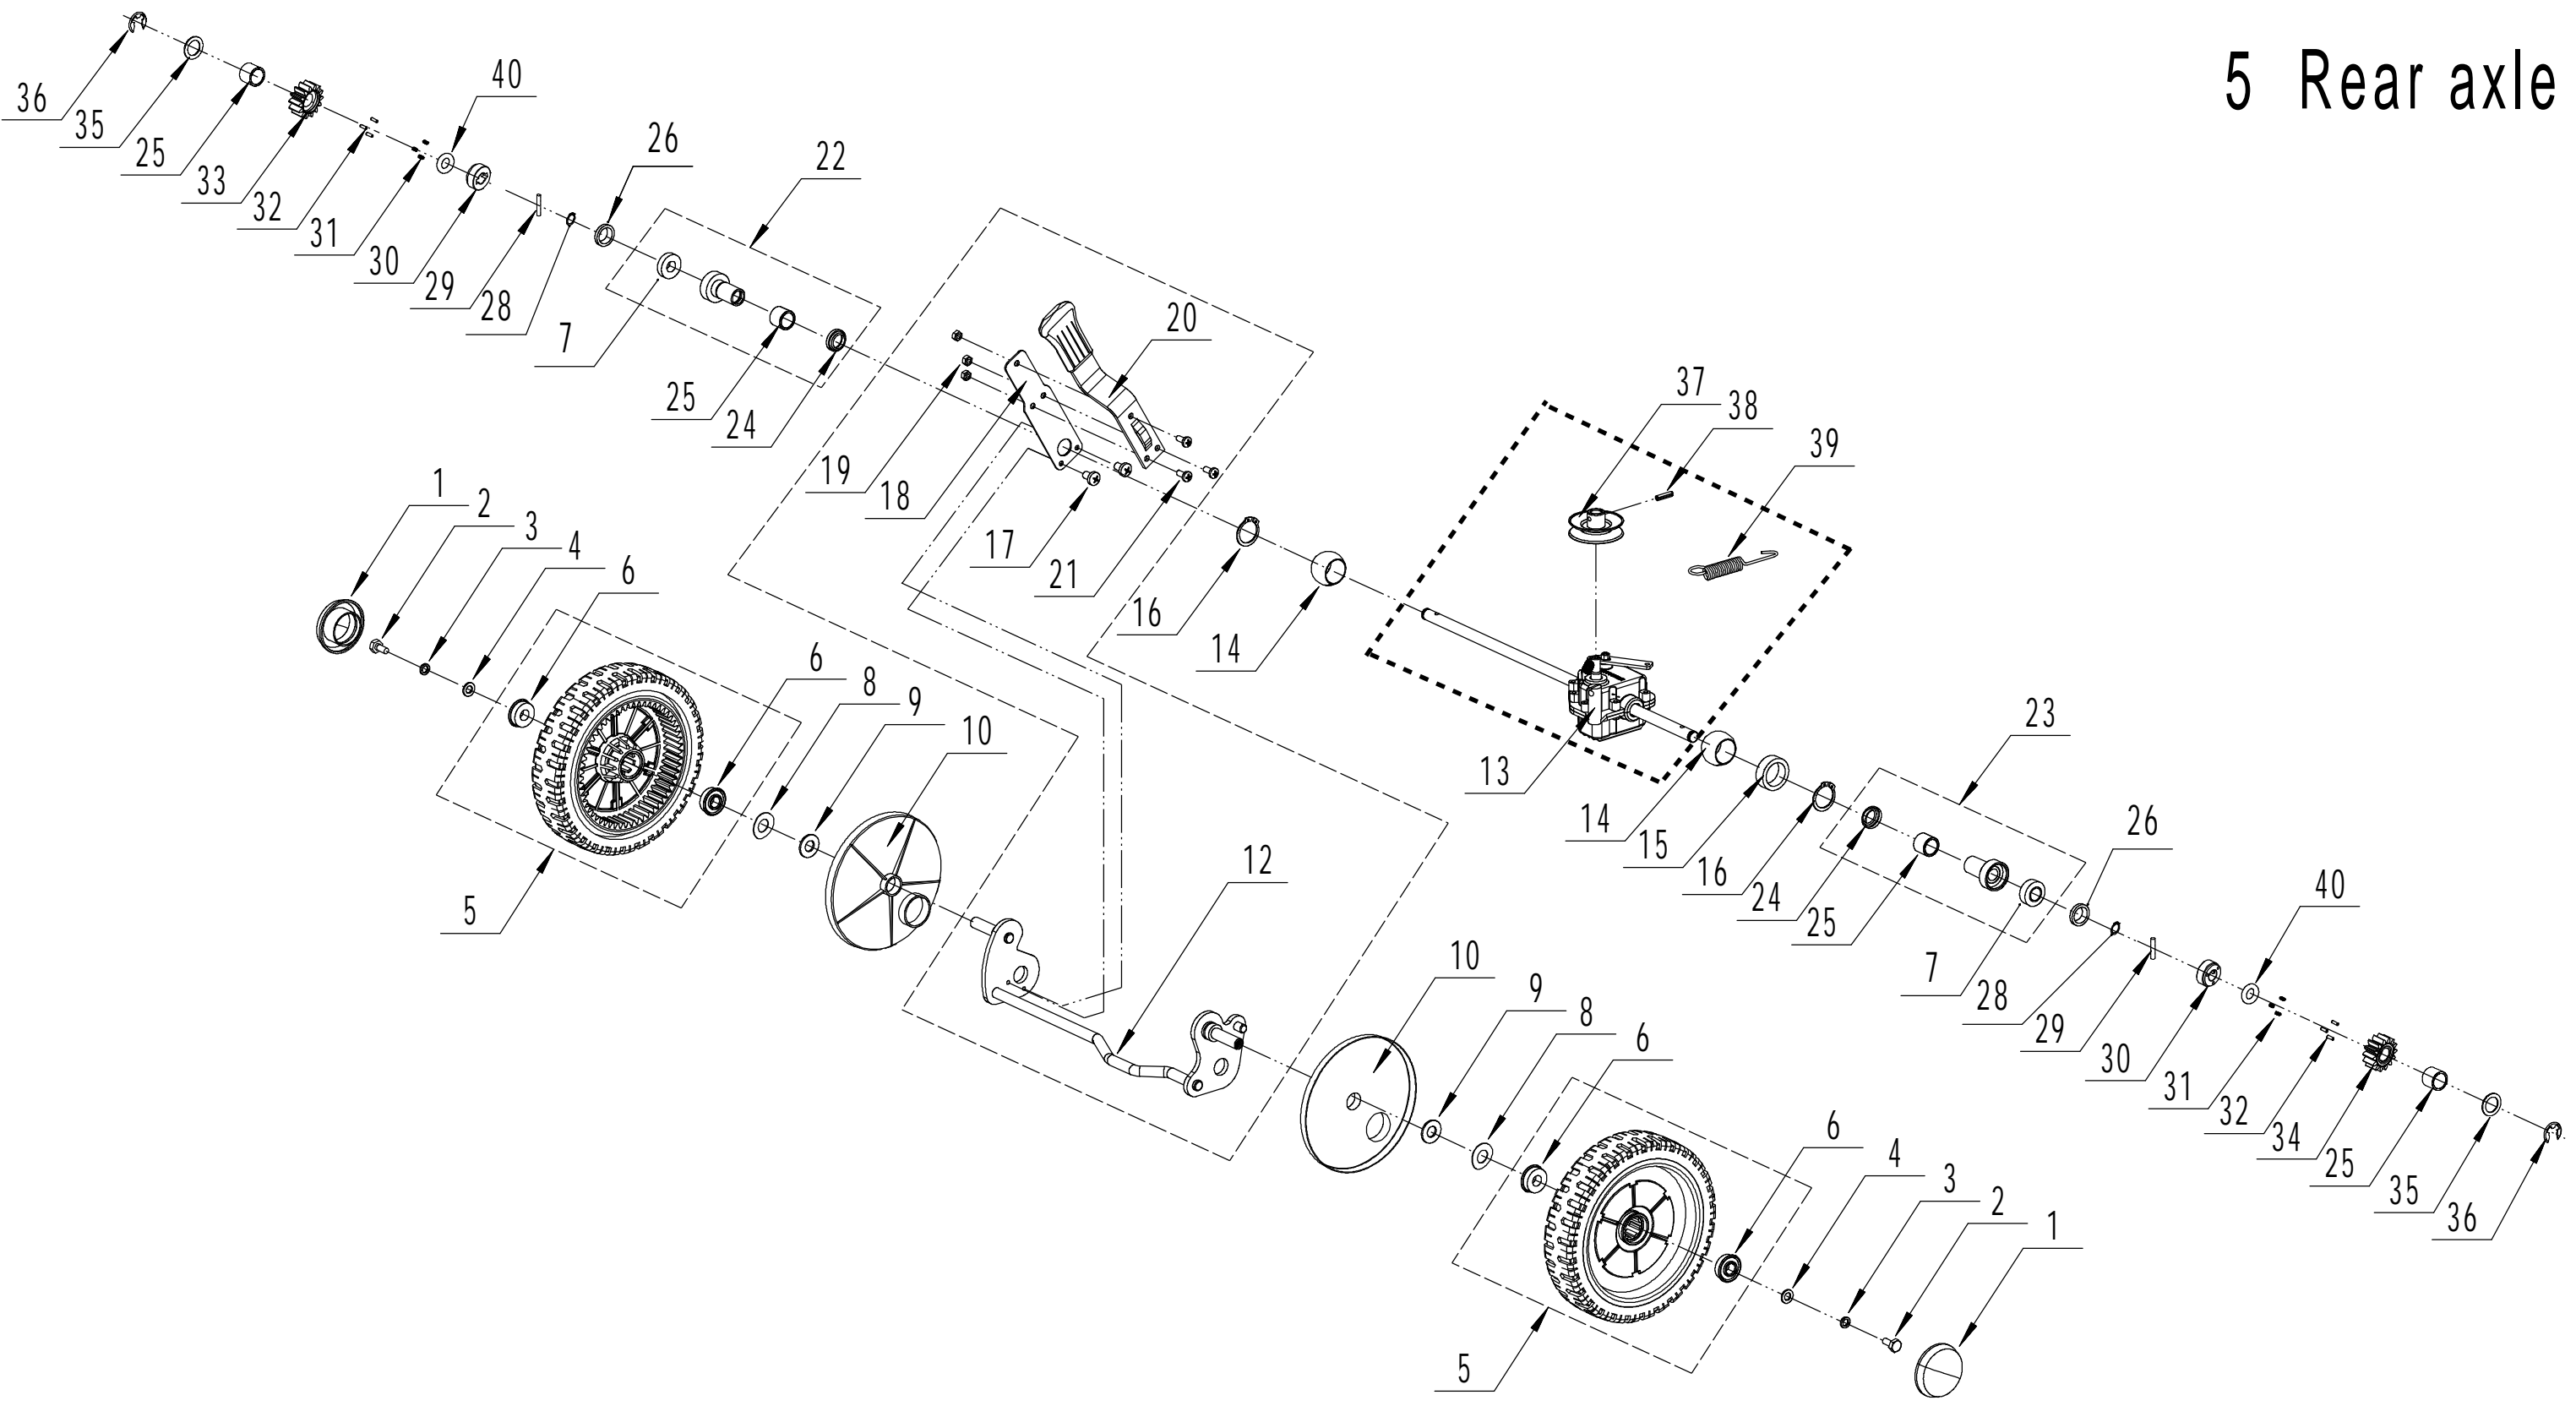

5 Rear axle

Part 5 - Rear axle Spare parts

No.	ID Zboží	Název
1	5310214010	Wheel Cap
2	0101008015	Bolt - M8x15
3	0401008000	Spring Washer - M8
4	0301008000	Washer - M8
5	5340309010/40	Wheel Assembly
6	5310213010	WEIBANG Bearing
7	R8-2RS	Bearing
8	5310211010/02	Spring Washer - M12.7
9	5310210010/02	Plain Washer - M12.7
10	5340312010	Rear Wheel Shield
12	4560301010/01	Rear Axle
13	Y204560P	Rear Transmission Assembly
14	5320328010	Nylon Ball Bearing
15	5320329010/02	Rear Transmission Partition
16	1001020000	Circlip - M20
17	0113005008	Screw - M5x8
18	5360311010/22	Spring Of Adjustment Lever
19	0202006000	Lock Nut - M6
20	5360310010/40	Adjustment Lever
21	0101006014	Bolt - M6x14
22	Y065321	Right Bearing Sheath Assembly
23	Y065320	Left Bearing Sheath Assembly
24	5320327010	Dustproof Ring
25	5320326010P	Bearing
26	GM48S010000010	Spacer
28	1001012000	Circlip - M12
29	HQ000100060	Pin For Ratchet
30	HQ000100050	Ratchet
31	HQ000100040	Spring
32	HQ000100030	Pin
33	HQ000100020	Drive Pinion - R/H
34	HQ000100010	Drive Pinion - L/H
35	5020311010/04	Washer
36	1301009000	Clip
37	5020308020	Gearbox Pulley
38	0701005020	Pin - 5x20
39	4820317010	Spring of Gearbox
40	1401025015	O - Ring