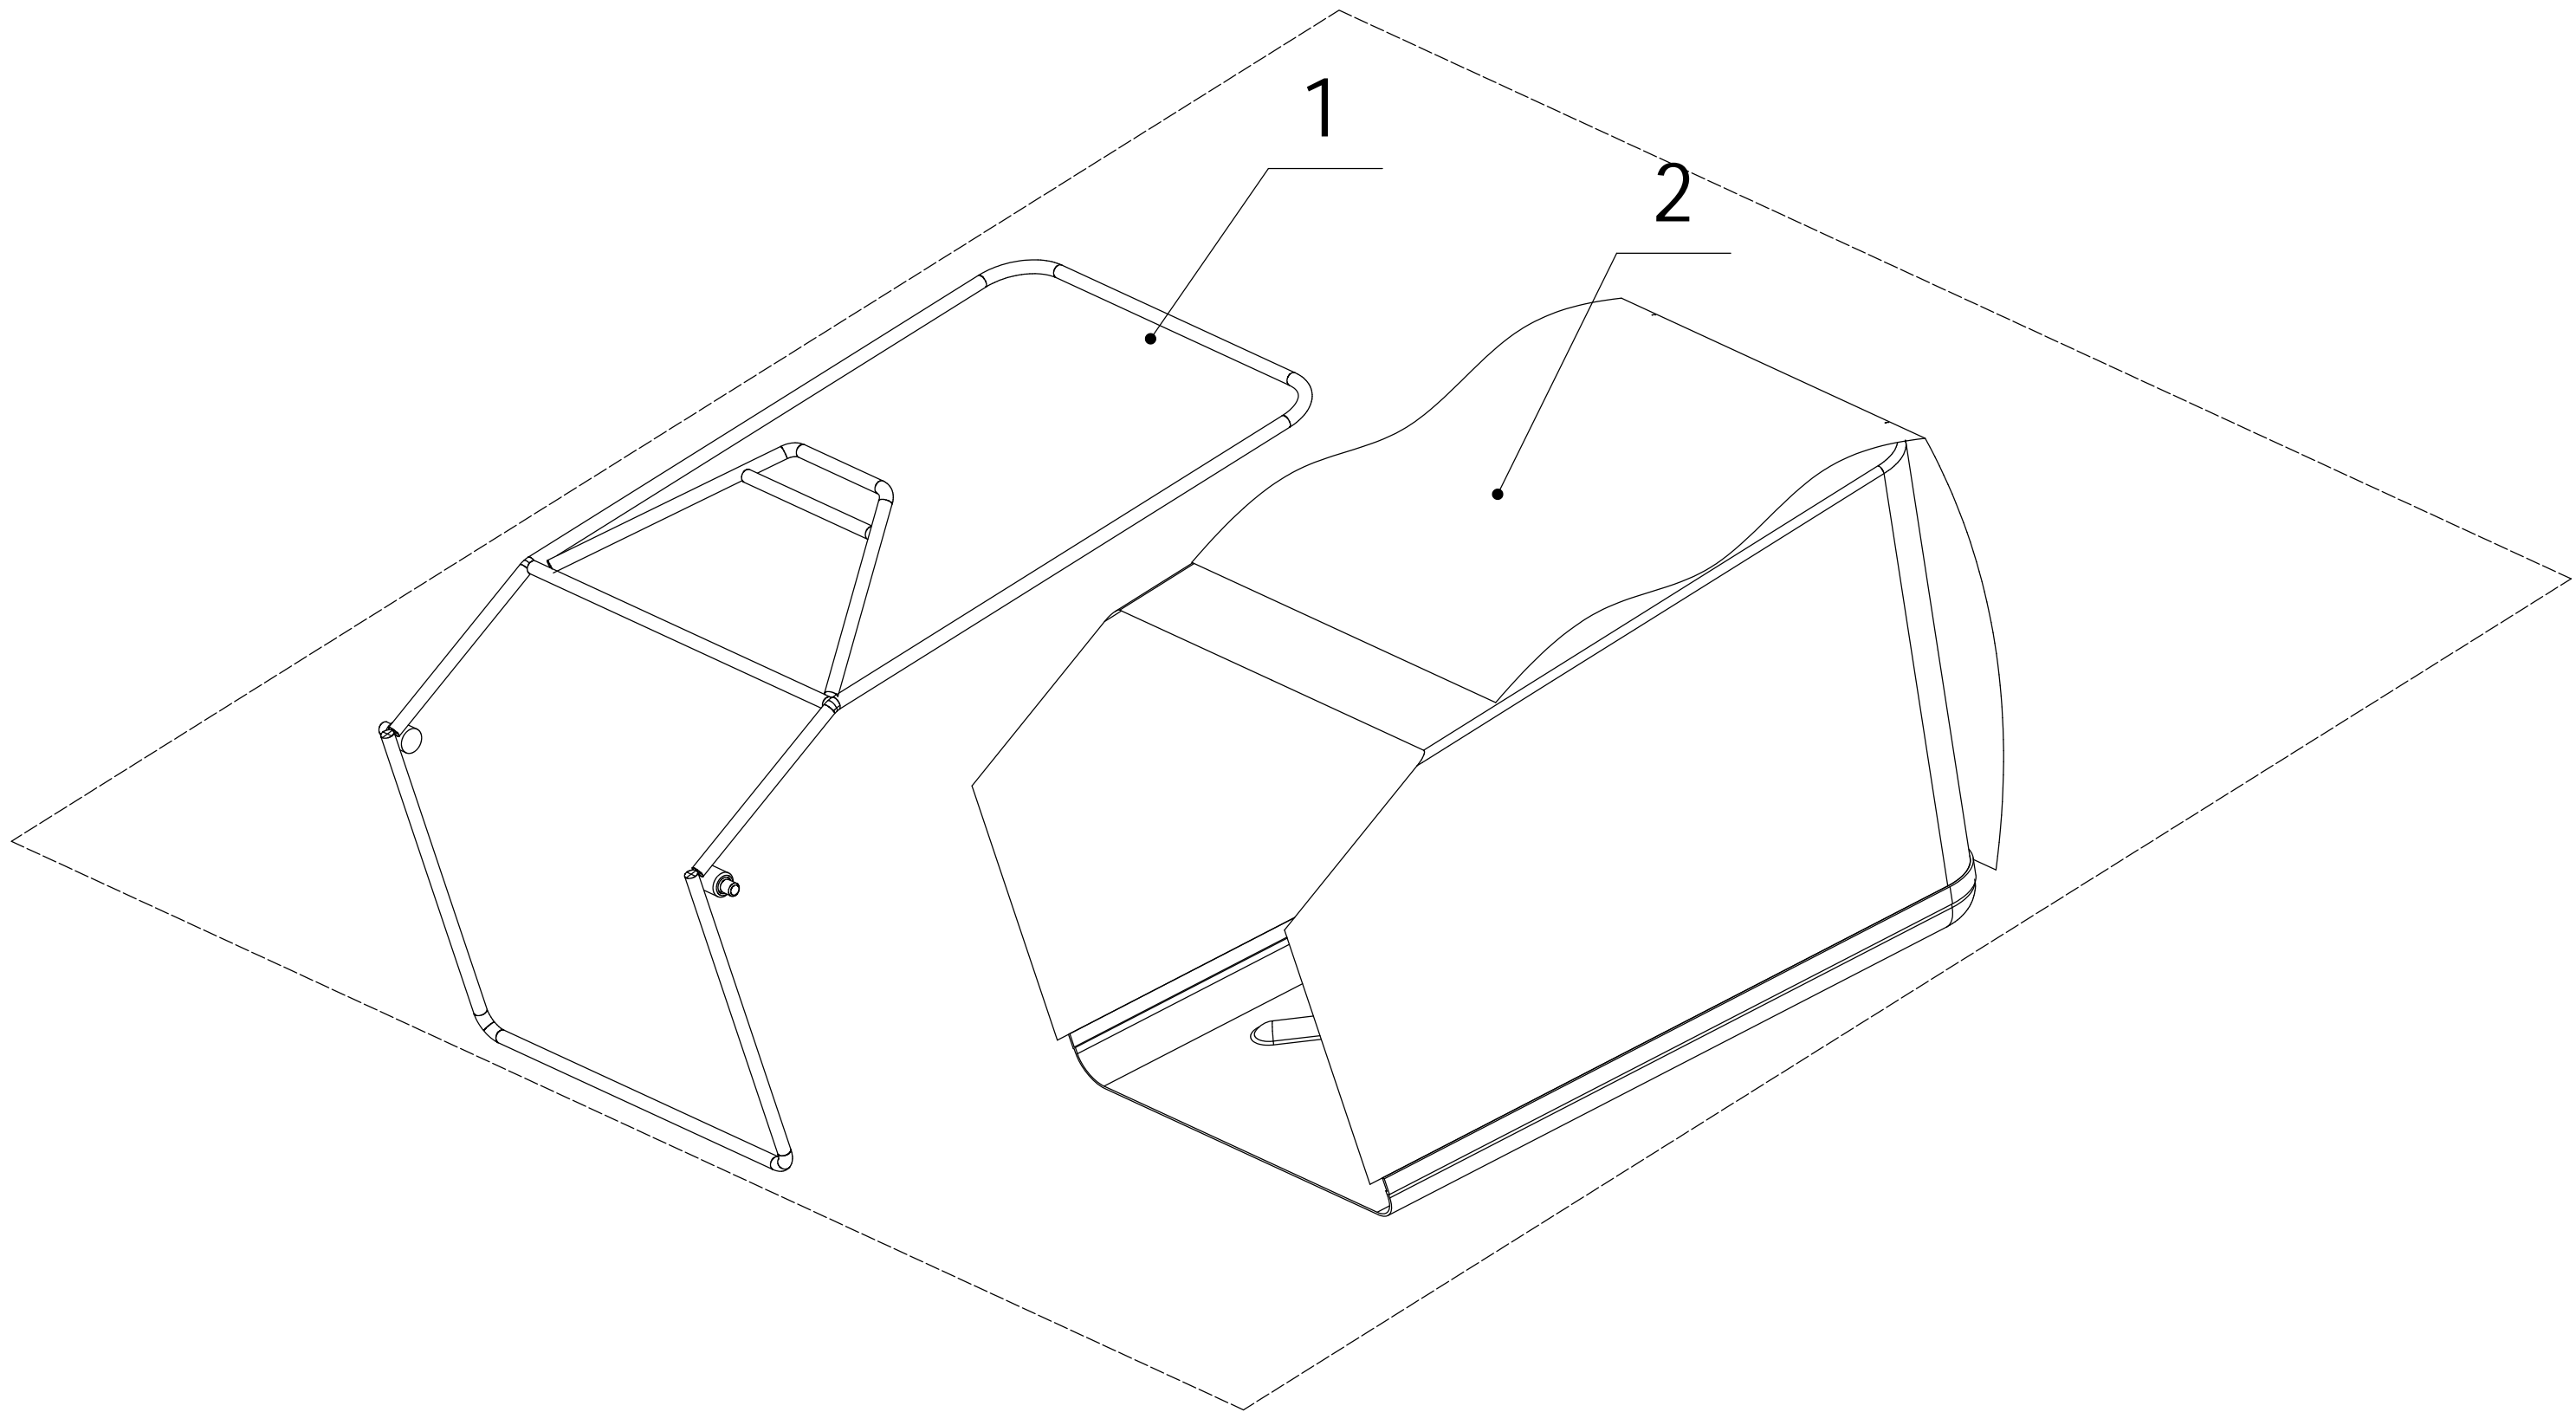

7 Grasscatcher

Part 7 - Grass Catcher Spare Parts		
No.	ID Zboží	Název
1	4560602010/22	Frame - Grass Bag
2	4560603010/84	Grass Bag