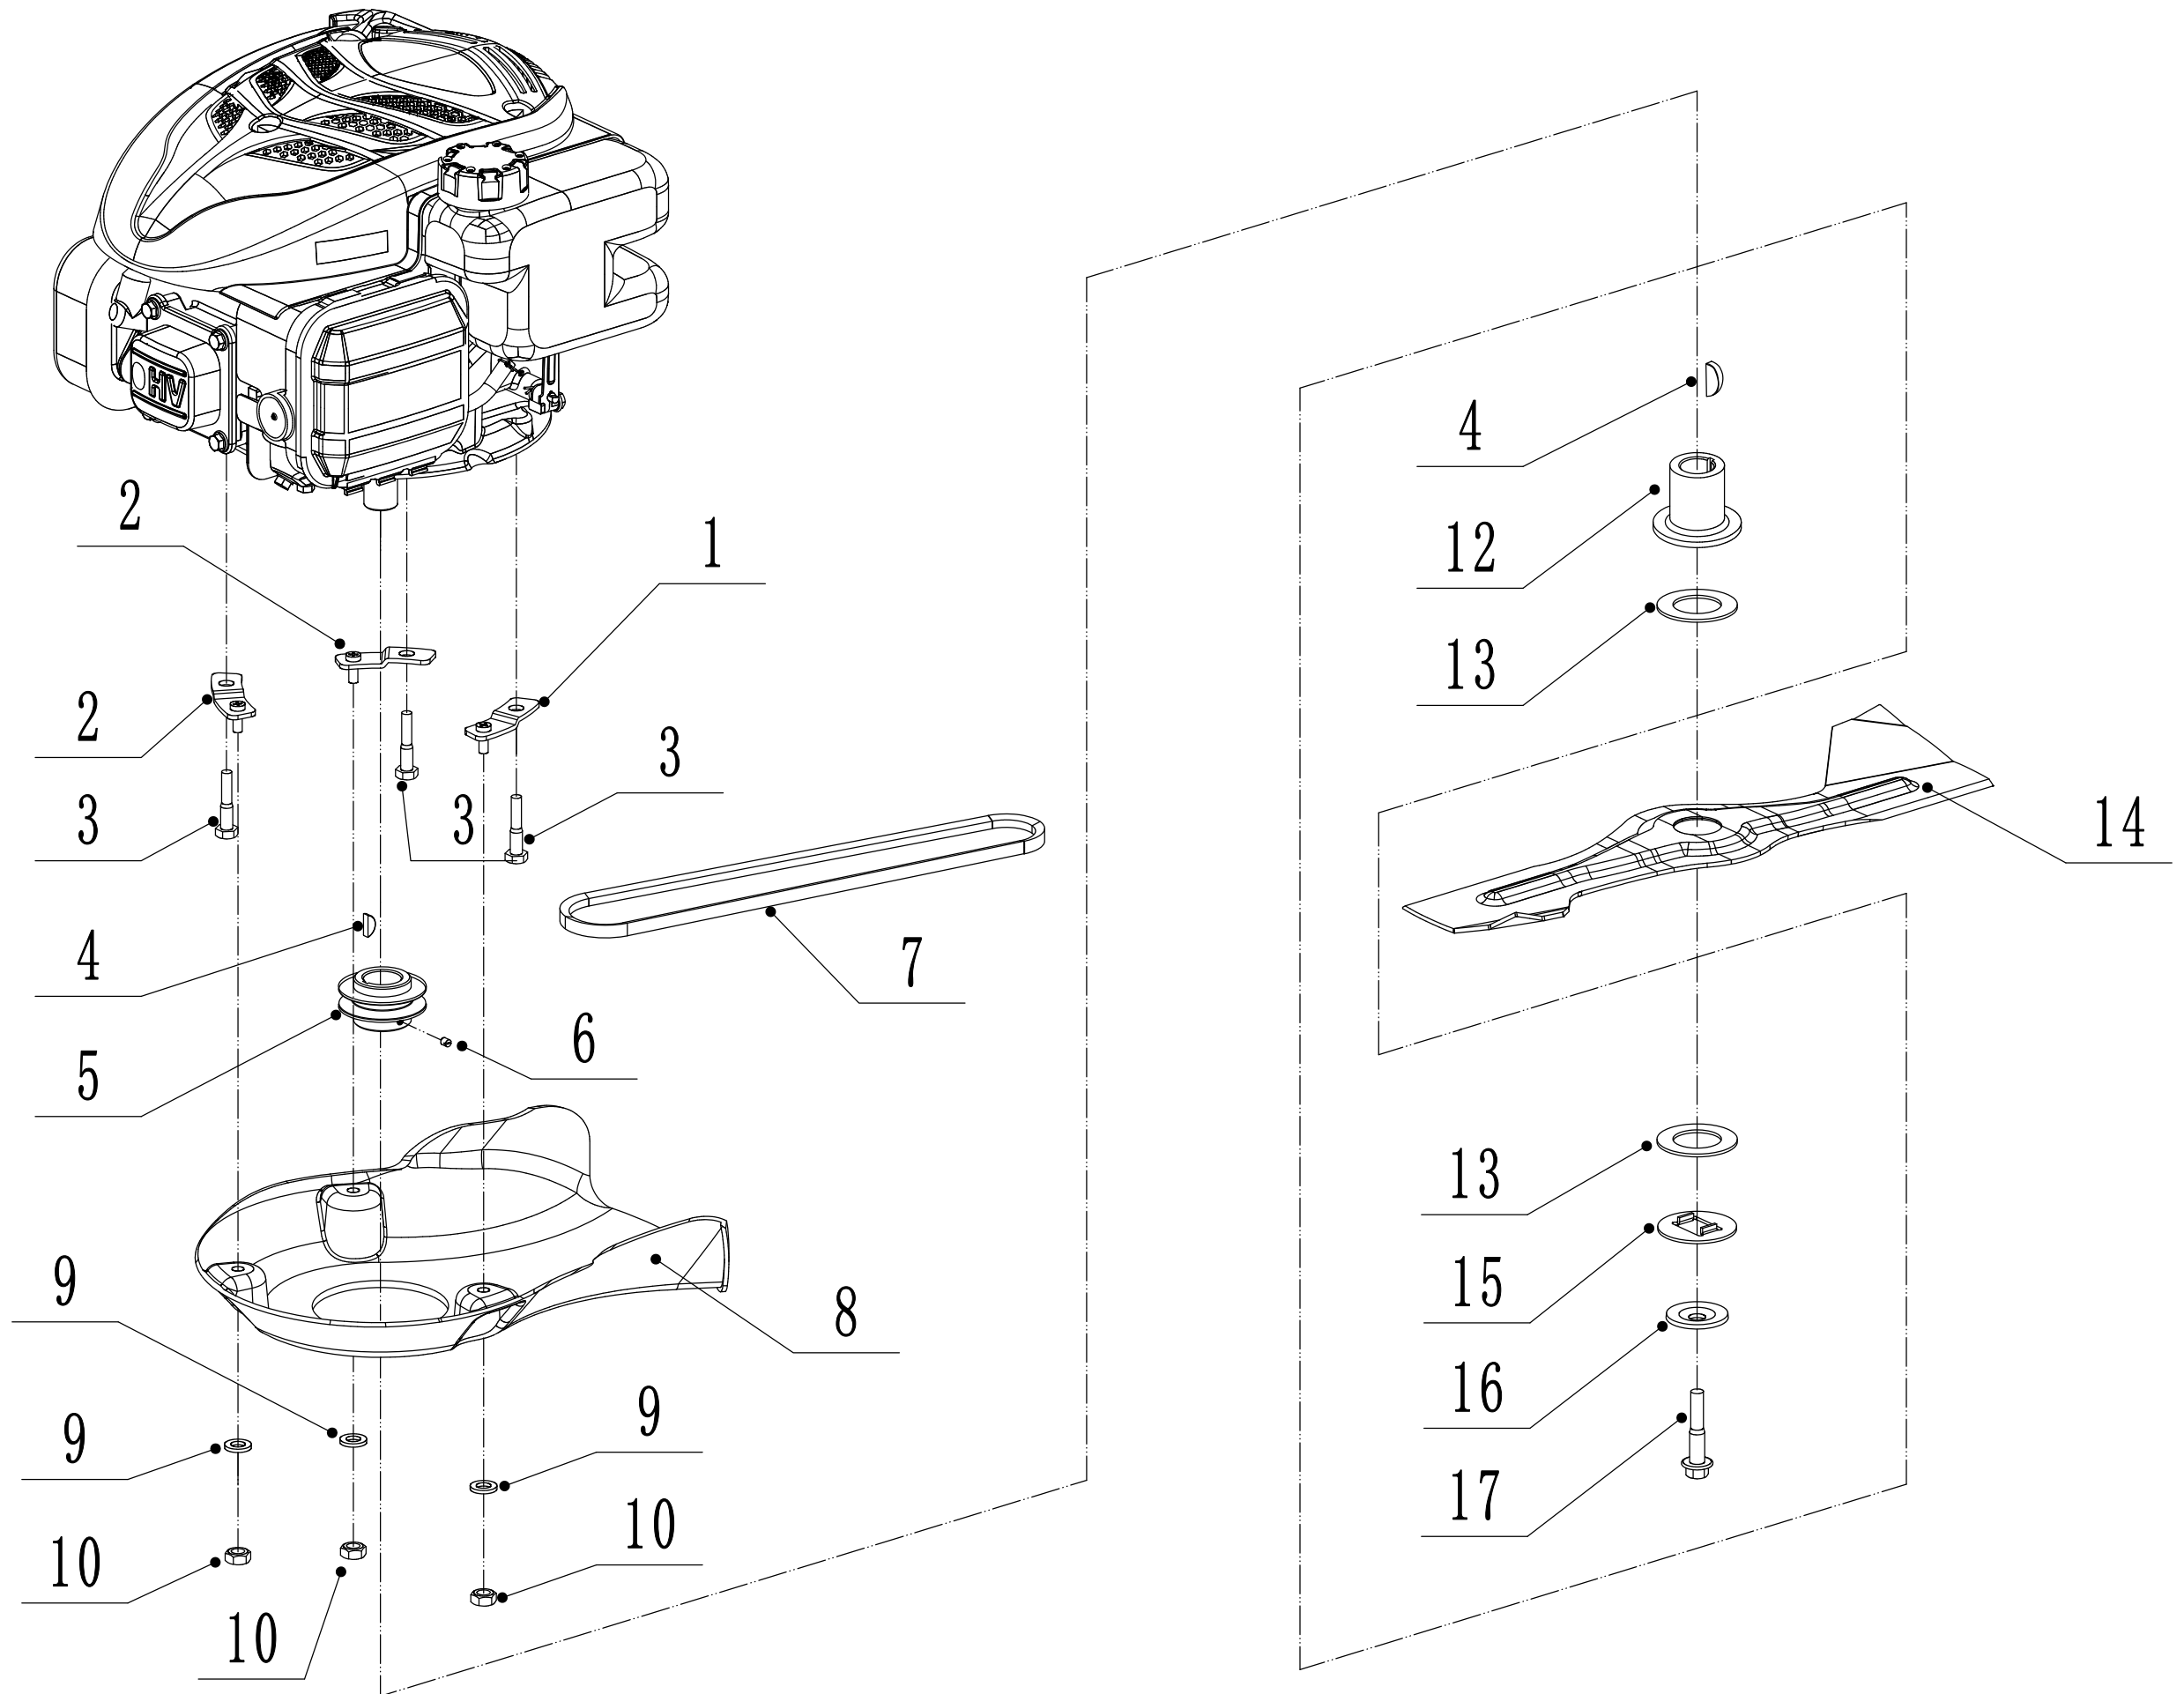

2 Main Body

Part 2 - Main Body Spare Parts		
No.	ID Zboží	Název
1	4560101000/49	Chassis
2	0102008016	Bolt - M8x16
3	0104005012	Screw - M5x12
4	AVSA000000040/22	Tooth Disc
5	4560112010K/40	AVS Bracket - R/H
6	0202005000	Lock Nut - M5
7	0202008000	Lock Nut - M8
8	4560111010K/40	AVS Bracket - L/H
9	0102006012	Bolt - M6x12
10	4560111030/49	Connector
11	0104006016	Screw - M6x16
12	4560110010/01	Graduator
13	0202006000	Lock Nut - M6
14	4560108010	Side Discharge Deflector
15	4560107012	Side Discharge Cover Kit
16	5020119010	Side Discharge Cover Spring
17	5020120010/02	Side Discharge Cover Pivot
18	0107006014	Bolt - M6x14
19	5020118010/02	Side Discharge Cover Bracket
22	0204006000	Bolt - M6x12
23	5320114020/01	Upper Bearing Bracket
24	4320119010	Trailing Flap
25	4320118010/02	Trailing Flap Pivot
26	4560104010	Mulching Plug
27	5360122010C	Rubber Ring
28	4560106010/02	Rear Cover Pivot
29	5360118010	Spring - Rear Cover
30	4560105010	Rear Cover
31	0301010000	Plain Washer - M10
32	WB2100020102/01	Spring - Connecting Rod
33	4560109010/40	Connecting Rod
34	5320333010	Spring Clip
35	5360105010D/49	Baffle
36	0106004009	Screw - ST4.2x9.5
37	4560109012	Spring Bracket

3 Blade System

Part 3 - Blade System Spare Parts		
No.	ID Zboží	Název
1	5360111010/02	Engine Washer 1
2	5360112010/02	Engine Washer 2
3	5320115010	Screw - 3/8x16x25
4	4510401010	Key
5	5020402070/02	Engine Pulley
6	0105006006	Screw - M6x6
7	5320120011	Belt - V10x783mm
8	4560102010	Belt Shield
9	0302006000	Plain Washer - M6
10	0202006000	Lock Nut - M6
12	5320404020/02	Adaptor
13	5310402010	Friction Washer
14	4510403010A/32	Blade
15	5310404010/02	Locking Disc
16	5310406010/04	Dish Washer
17	5320405011	Blade Bolt - 3/8x24x55