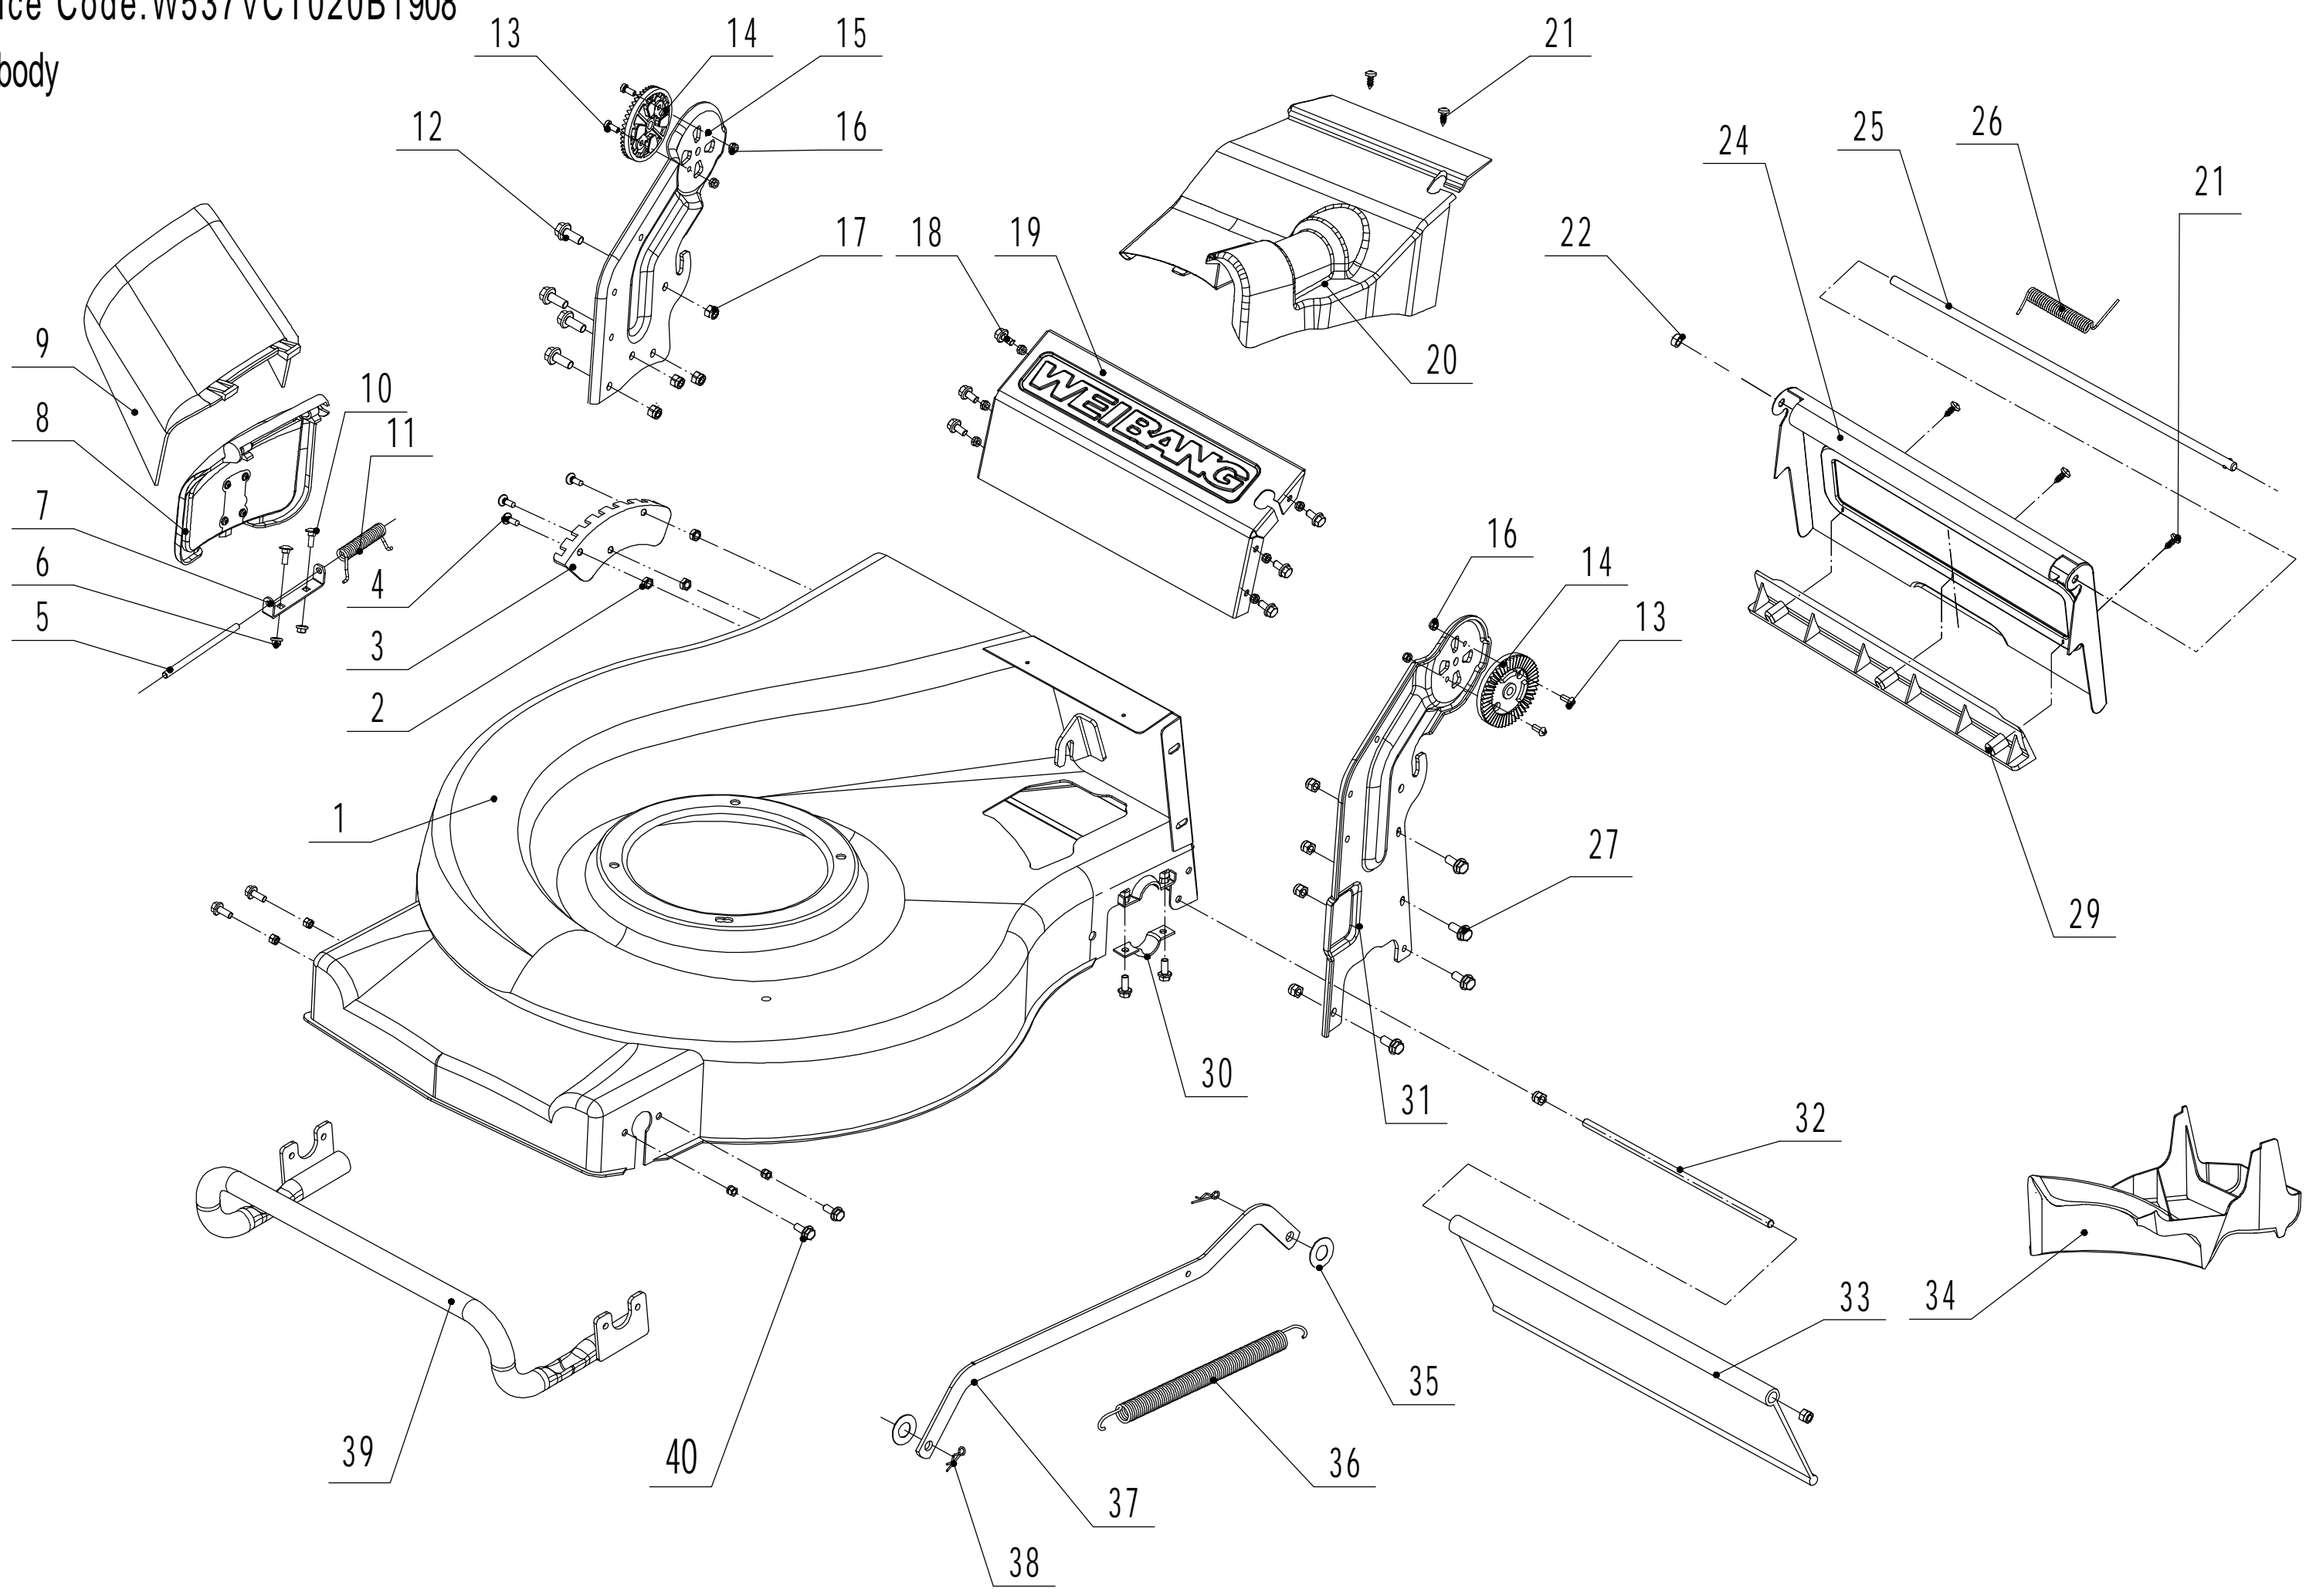

Model:WB537SC V-3IN1

Service Code:W537VCT020B1908

Main body

Part 2 - Main Body Spare Parts		
No.	ID Zboží	Název
1	5320101030S/44	Chassis
2	0202006000	Lock Nut - M6
3	5320121030/01	Graduator
4	0101006015	Screw - M6x15
5	5020120010/02	Side Discharge Cover Pivot
6	0204006000	Lock Nut - M6
7	5020118010/02	Side Discharge Cover Bracket
8	5020121012	Side Discharge Cover
9	5020122010	Side Discharge Deflector
10	0107006014	Bolt - M6x14
11	5020119010	Side Discharge Cover Spring
12	0102008016	Bolt - M8x16
13	0104005012	Screw - M5x12
14	AVSA000000040/22	Tooth Disc
15	5020116020S/40	Right Handle Bracket
16	0202005000	Lock Nut - M5
17	0202008000	Lock Nut - M8
18	0102006012	Bolt - M6x12
19	5320115030S/44	Connector
20	5320117011S	Upper Shield
21	0106004009	Screw - ST4.2x9.5
22	5320136010	Spacer
24	5320127050/22	Rear Cover
25	5320128020S/02	Rear Cover Pivot
26	5020127010	Rear Cover Spring
27	0102006016	Bolt - M6x16
29	5320127040	Sealing Strip
30	5320114020/01	Upper Bearing Bracket
31	5020115020S/40	Left Handle Bracket
32	5320124010/02	Pivot-Trailing Flap
33	5320125010	Trailing Flap
34	5330113010	Mulching Plug
35	0301010000	Washer
36	5320332010/02	Connecting Rod Spring
37	5320331010/40	Connecting Rod
38	5320333010	Check ring
39	5320701010/40	Bumper
40	0102006018	Bolt - M6x18

Model:WB537SC V-3IN1

Service Code:W537VCT020B1908

Blade components

Part 3 - Blade Components Spare Parts		
No.	ID Zboží	Název
1	5310112020/02	Washer
2	5320115010	Bolt - 3/8-16x25
3	5310112010/02	Washer
4	0401008000	Spring Washer - M8
5	0101008035	Bolt
6	4510401010	Key
7	4510402010/02	Adapter
8	5310402010	Friction Disc
9	5310403010/32	Blade
10	5310404010/02	Lock Disc
11	5310406010/04	Dish Spring
12	5310415011	Central Bolt