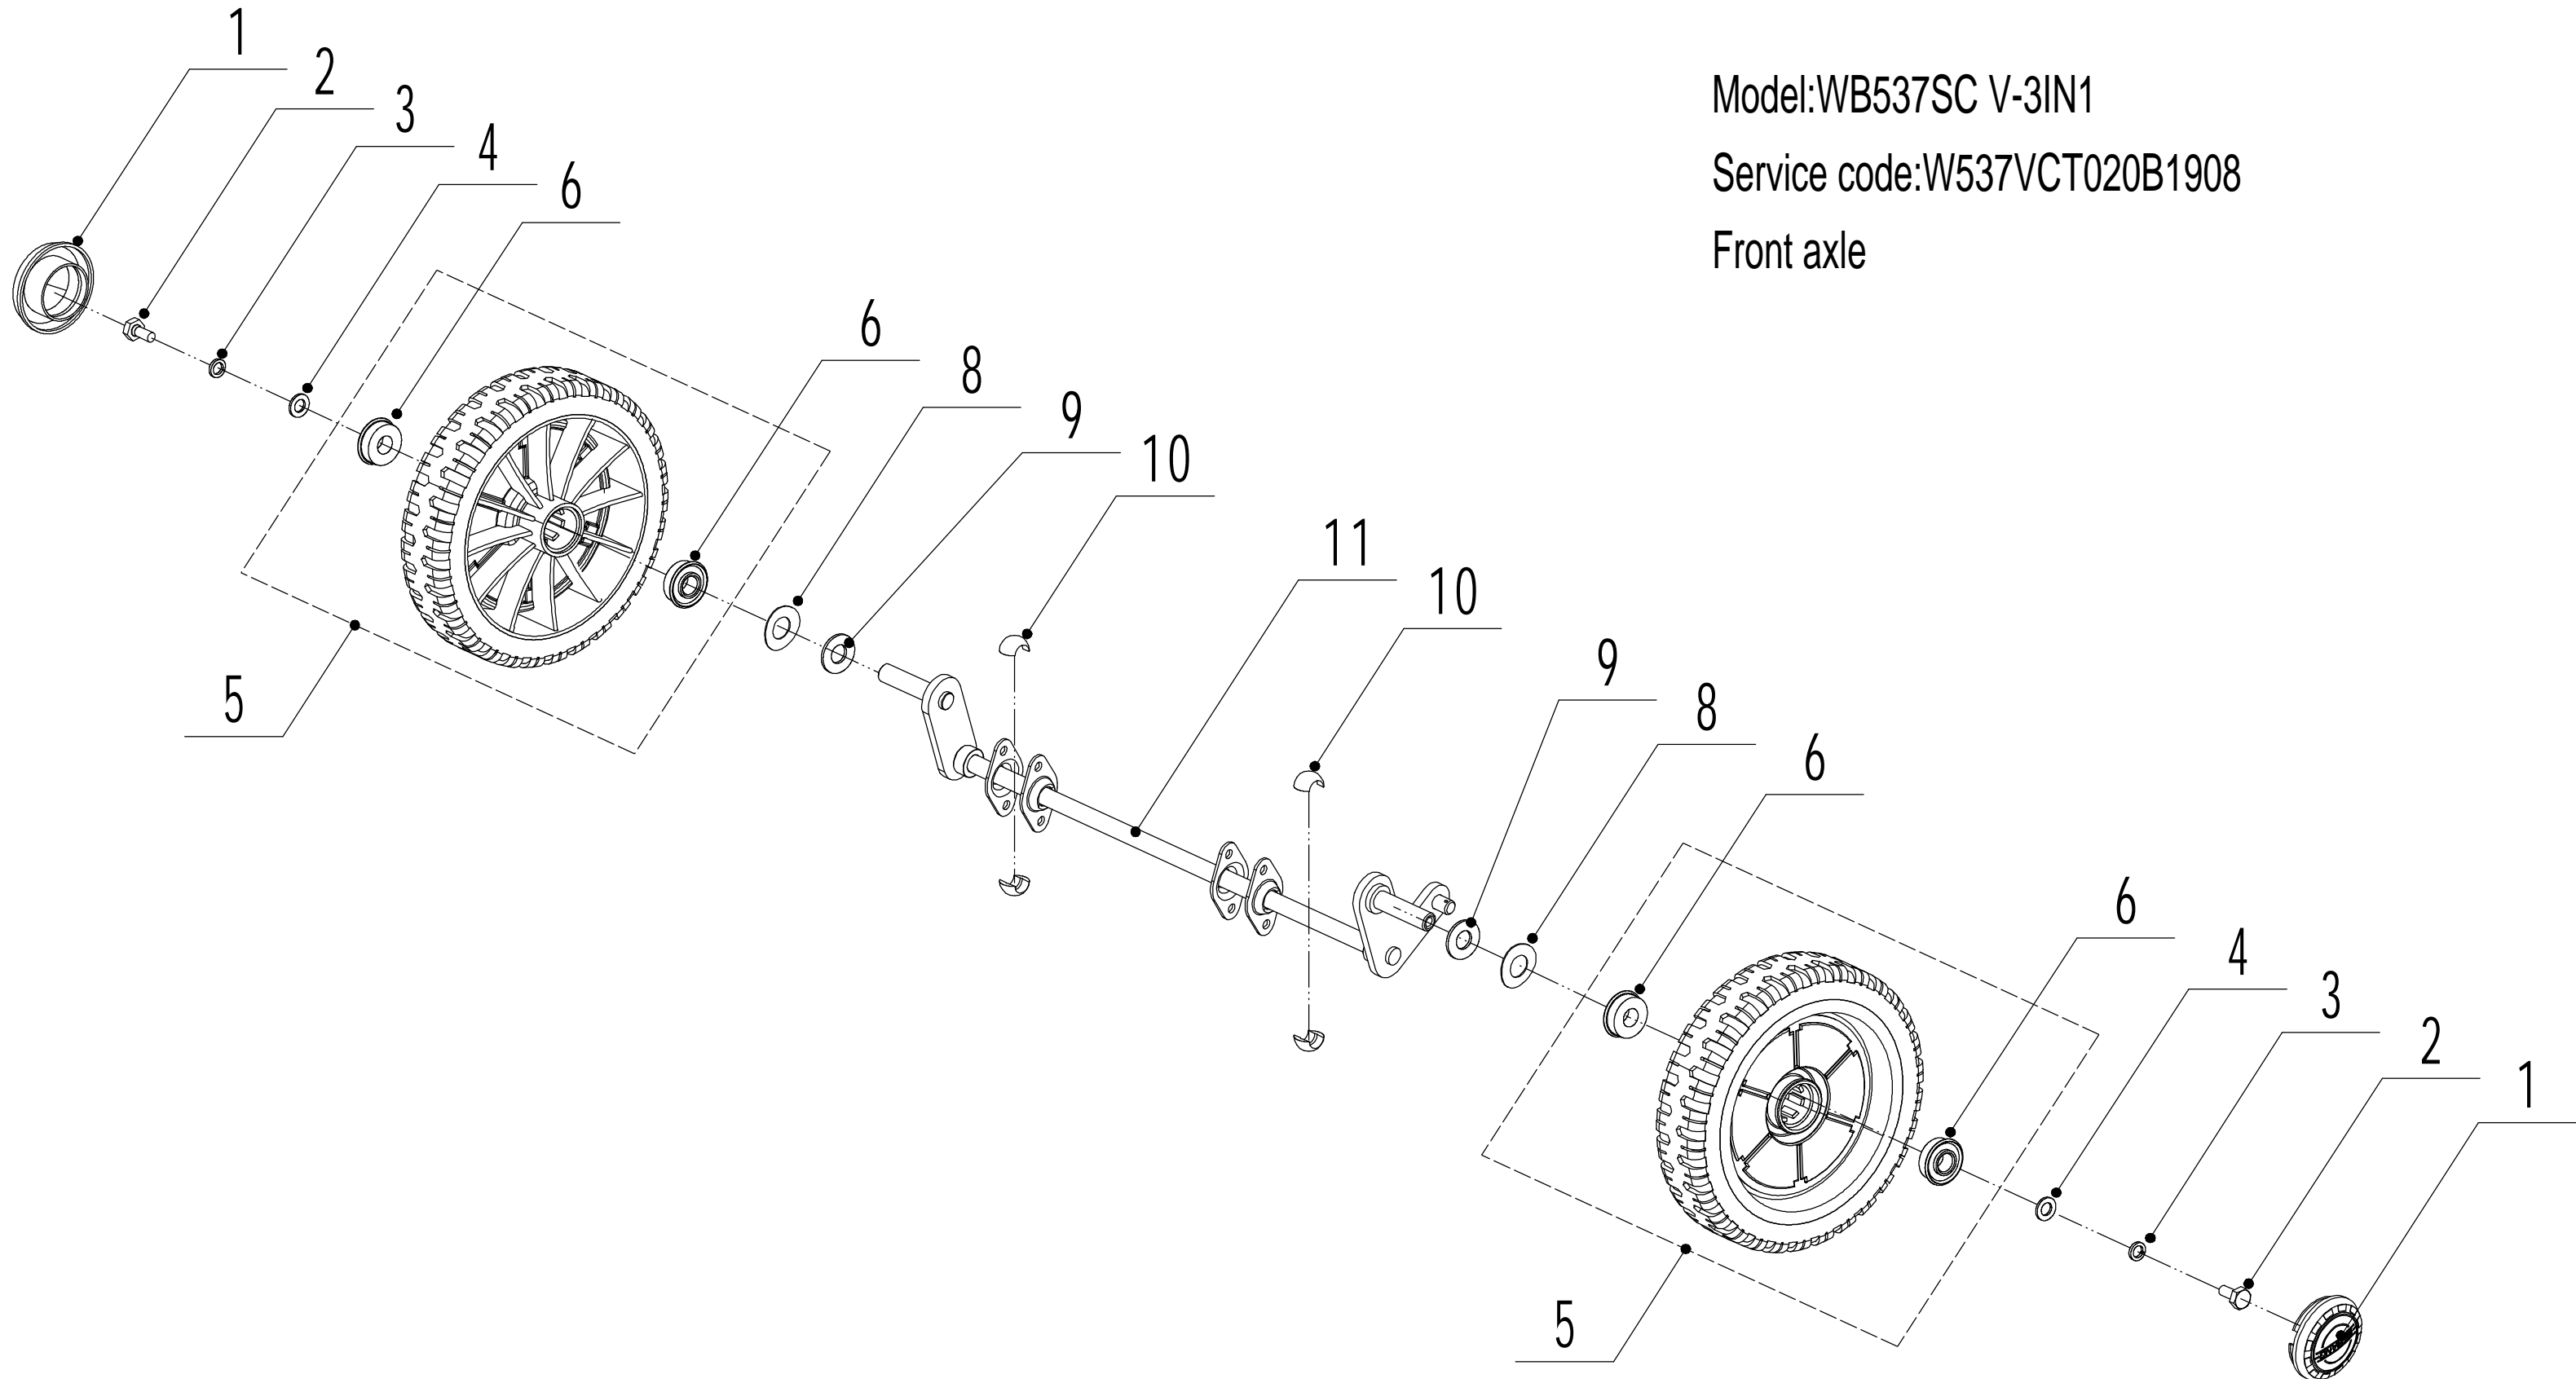

Model:WB537SC V-3IN1

Service Code:W537VCT020B1908

Blade components

Part 3 - Blade Components Spare Parts		
No.	ID Zboží	Název
1	5310112020/02	Washer
2	5320115010	Bolt - 3/8-16x25
3	5310112010/02	Washer
4	0401008000	Spring Washer - M8
5	0101008035	Bolt
6	4510401010	Key
7	4510402010/02	Adapter
8	5310402010	Friction Disc
9	5310403010/32	Blade
10	5310404010/02	Lock Disc
11	5310406010/04	Dish Spring
12	5310415011	Central Bolt

Model:WB537SC V-3IN1

Service code:W537VCT020B1908

Front axle

Part 4 - Front Axle Spare Parts		
No.	ID Zboží	Název
1	5310214010	Wheel Cap
2	0101008015	Bolt - M8x15
3	0401008000	Spring Washer - M8
4	0301006000	Spacer - M8
5	5310212010/40	8" Wheel Asssmbly
6	5310213010	Bearing
8	5310211010/02	Spring Washer
9	5310210010/02	Spacer
10	5310209010	Spherical Bearing
11	5320202010/01	Front Axle Weldment