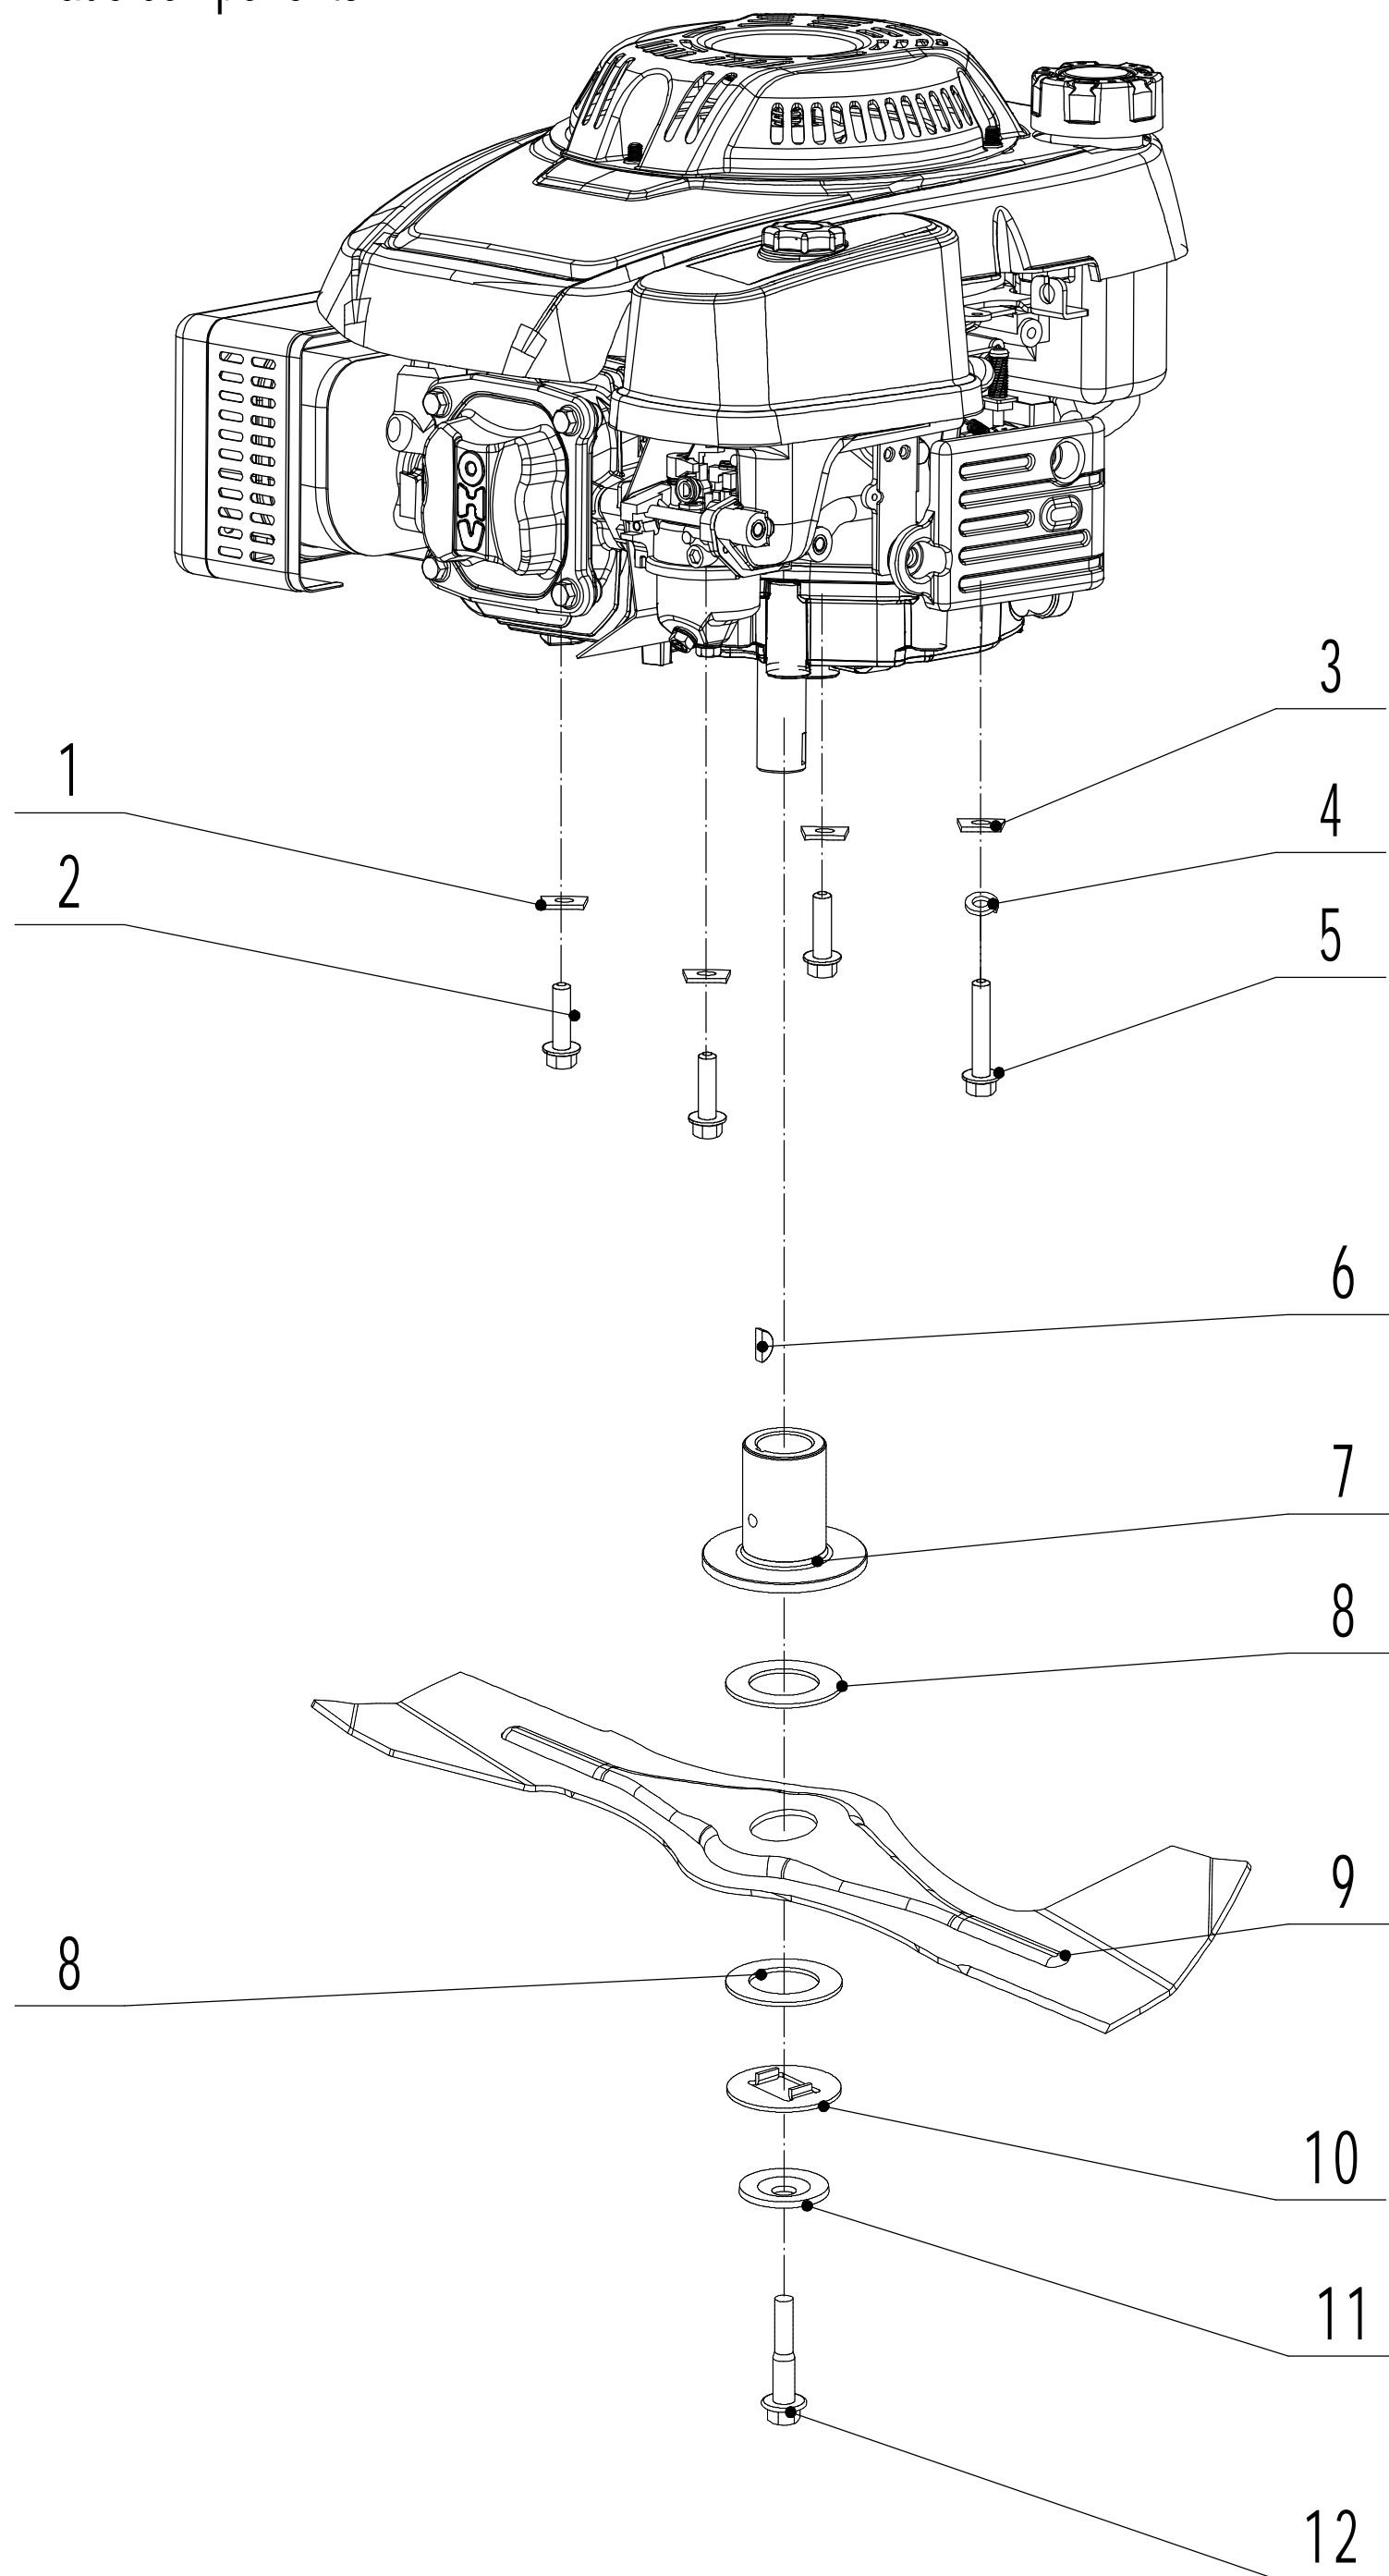

Model:WB537SC V-3IN1

Service Code:W537VCT020B1908

Main body

Part 2 - Main Body Spare Parts		
No.	ID Zboží	Název
1	5320101030S/44	Chassis
2	0202006000	Lock Nut - M6
3	5320121030/01	Graduator
4	0101006015	Screw - M6x15
5	5020120010/02	Side Discharge Cover Pivot
6	0204006000	Lock Nut - M6
7	5020118010/02	Side Discharge Cover Bracket
8	5020121012	Side Discharge Cover
9	5020122010	Side Discharge Deflector
10	0107006014	Bolt - M6x14
11	5020119010	Side Discharge Cover Spring
12	0102008016	Bolt - M8x16
13	0104005012	Screw - M5x12
14	AVSA000000040/22	Tooth Disc
15	5020116020S/40	Right Handle Bracket
16	0202005000	Lock Nut - M5
17	0202008000	Lock Nut - M8
18	0102006012	Bolt - M6x12
19	5320115030S/44	Connector
20	5320117011S	Upper Shield
21	0106004009	Screw - ST4.2x9.5
22	5320136010	Spacer
24	5320127050/22	Rear Cover
25	5320128020S/02	Rear Cover Pivot
26	5020127010	Rear Cover Spring
27	0102006016	Bolt - M6x16
29	5320127040	Sealing Strip
30	5320114020/01	Upper Bearing Bracket
31	5020115020S/40	Left Handle Bracket
32	5320124010/02	Pivot-Trailing Flap
33	5320125010	Trailing Flap
34	5330113010	Mulching Plug
35	0301010000	Washer
36	5320332010/02	Connecting Rod Spring
37	5320331010/40	Connecting Rod
38	5320333010	Check ring
39	5320701010/40	Bumper
40	0102006018	Bolt - M6x18

Model:WB537SC V-3IN1

Service Code:W537VCT020B1908

Blade components

Part 3 - Blade Components Spare Parts		
No.	ID Zboží	Název
1	5310112020/02	Washer
2	5320115010	Bolt - 3/8-16x25
3	5310112010/02	Washer
4	0401008000	Spring Washer - M8
5	0101008035	Bolt
6	4510401010	Key
7	4510402010/02	Adapter
8	5310402010	Friction Disc
9	5310403010/32	Blade
10	5310404010/02	Lock Disc
11	5310406010/04	Dish Spring
12	5310415011	Central Bolt