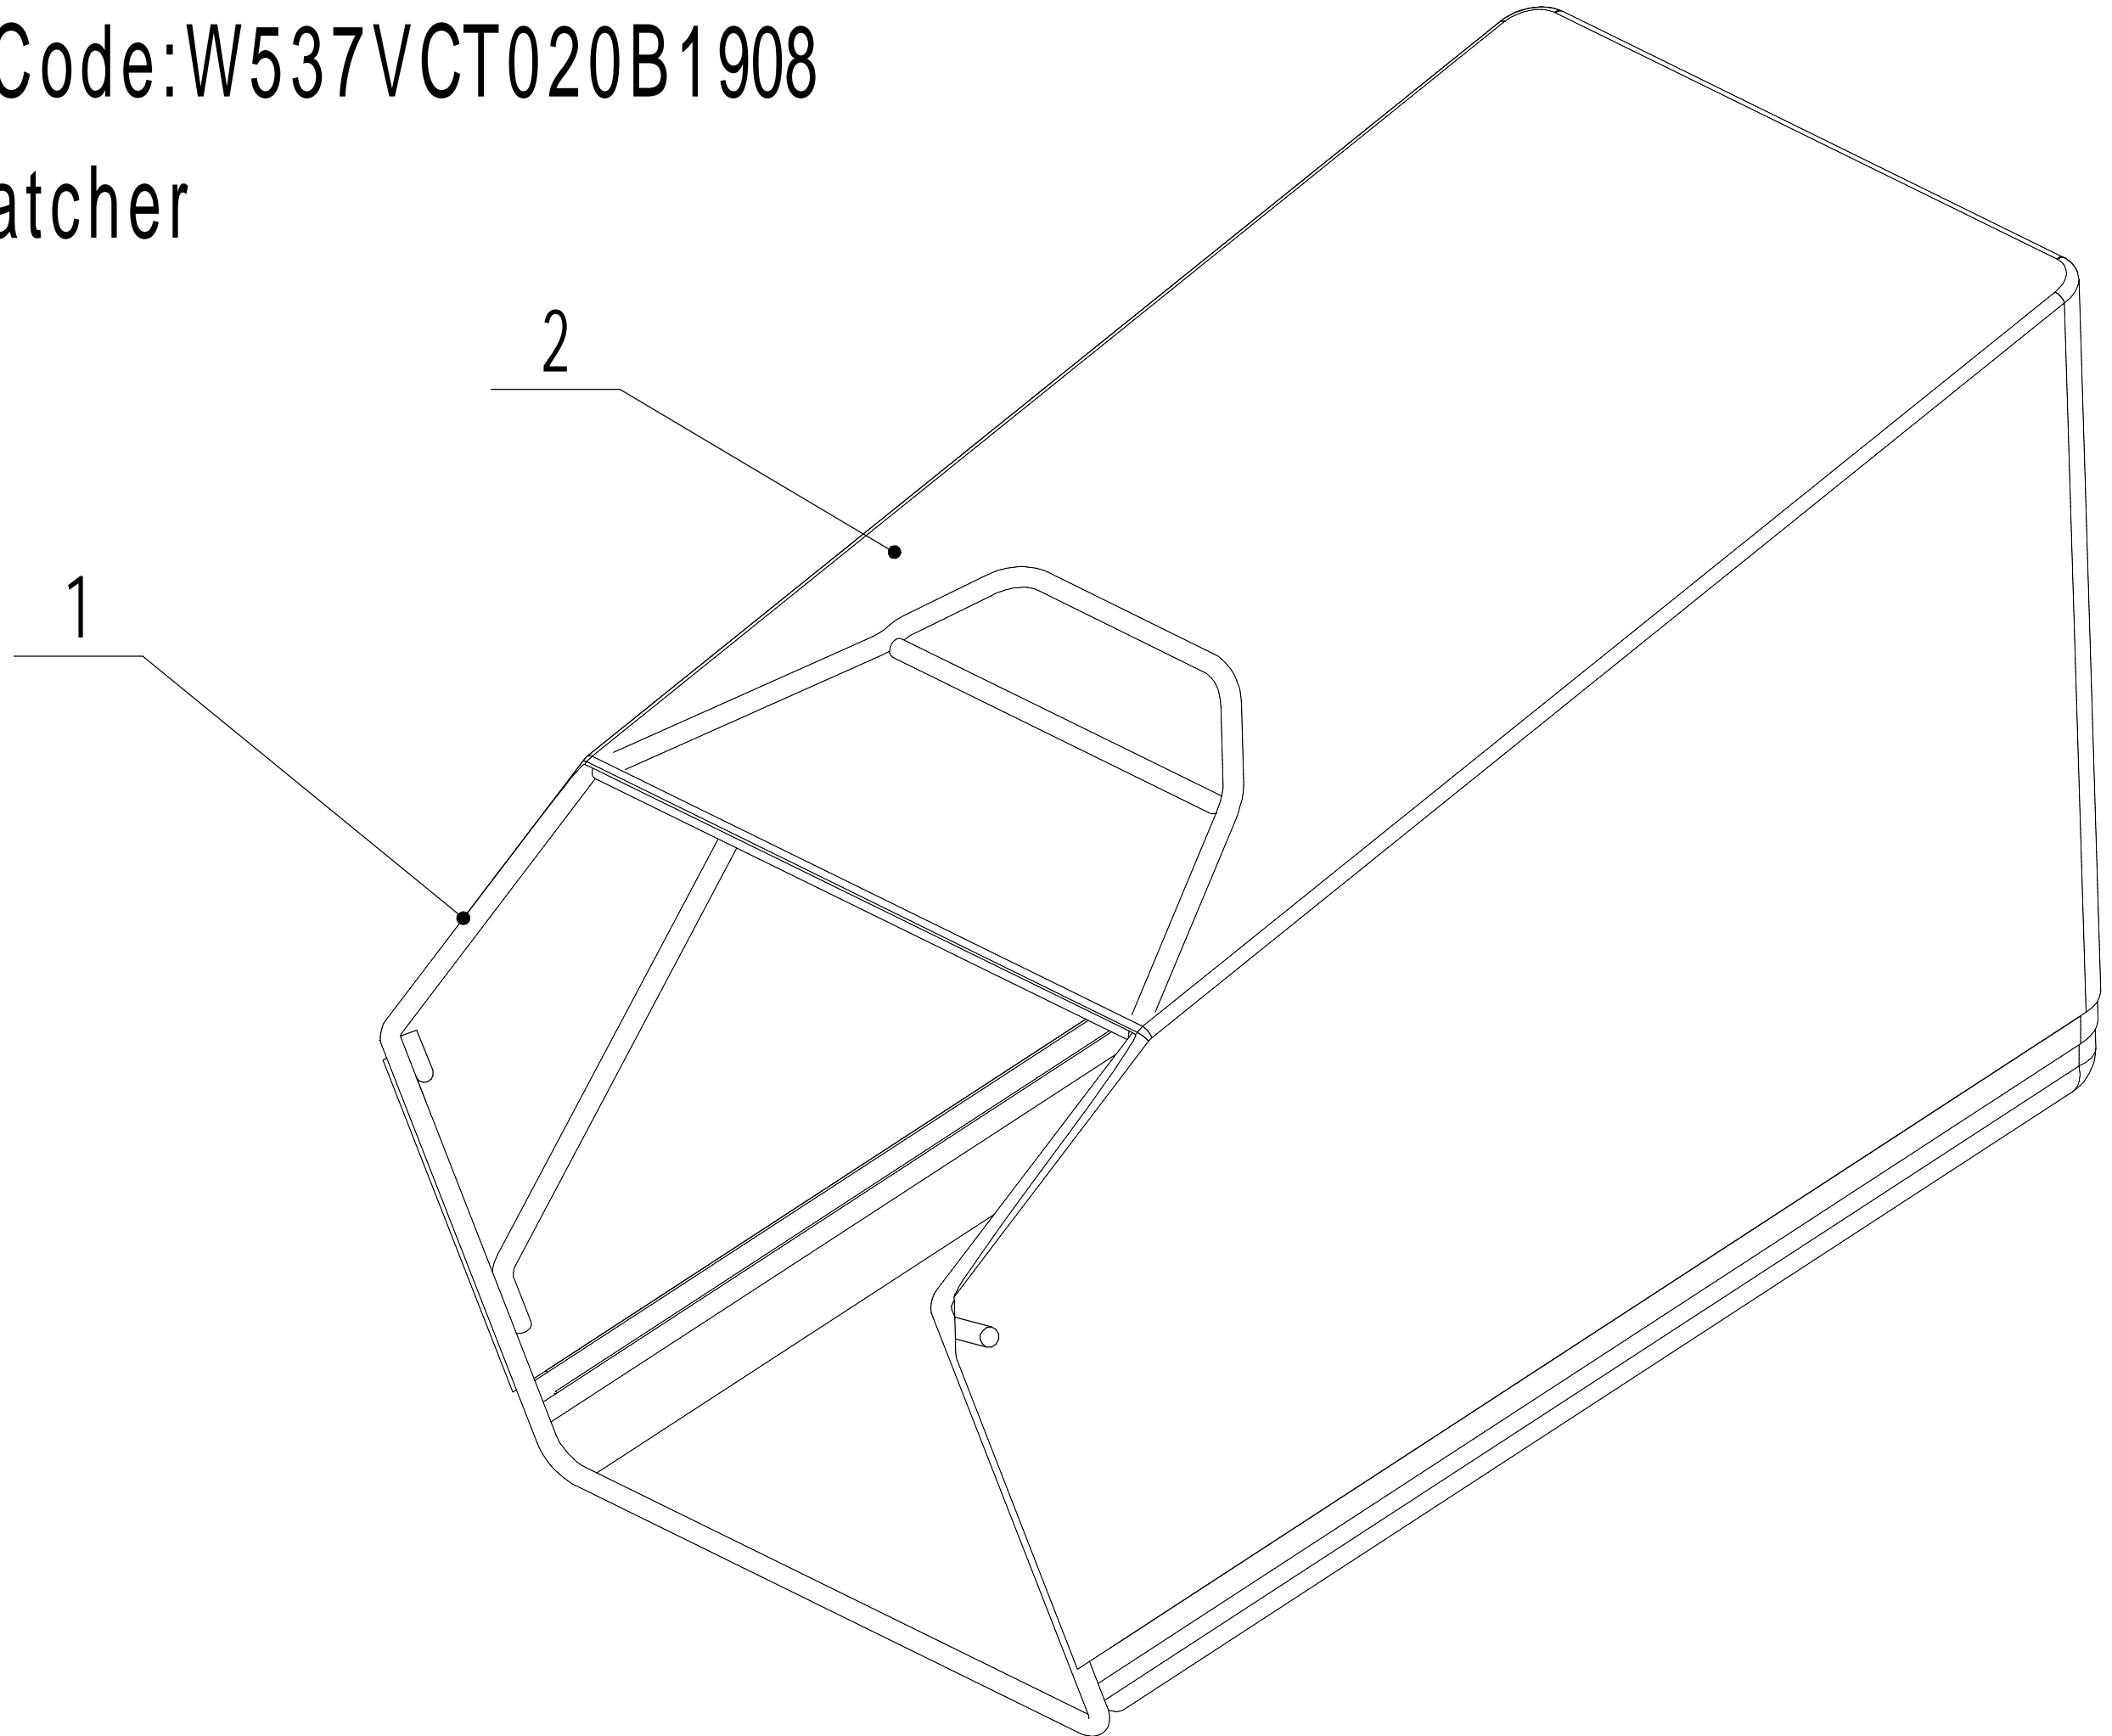

Model:WB537SC V-3IN1

Service Code:W537VCT020B1908

Grass Catcher

Part 7 - Grass Catcher Spare Parts		
No.	ID Zboží	Název
1	5320602010S/22	Frame Weldment
2	5320603020S/84	Grass Bag