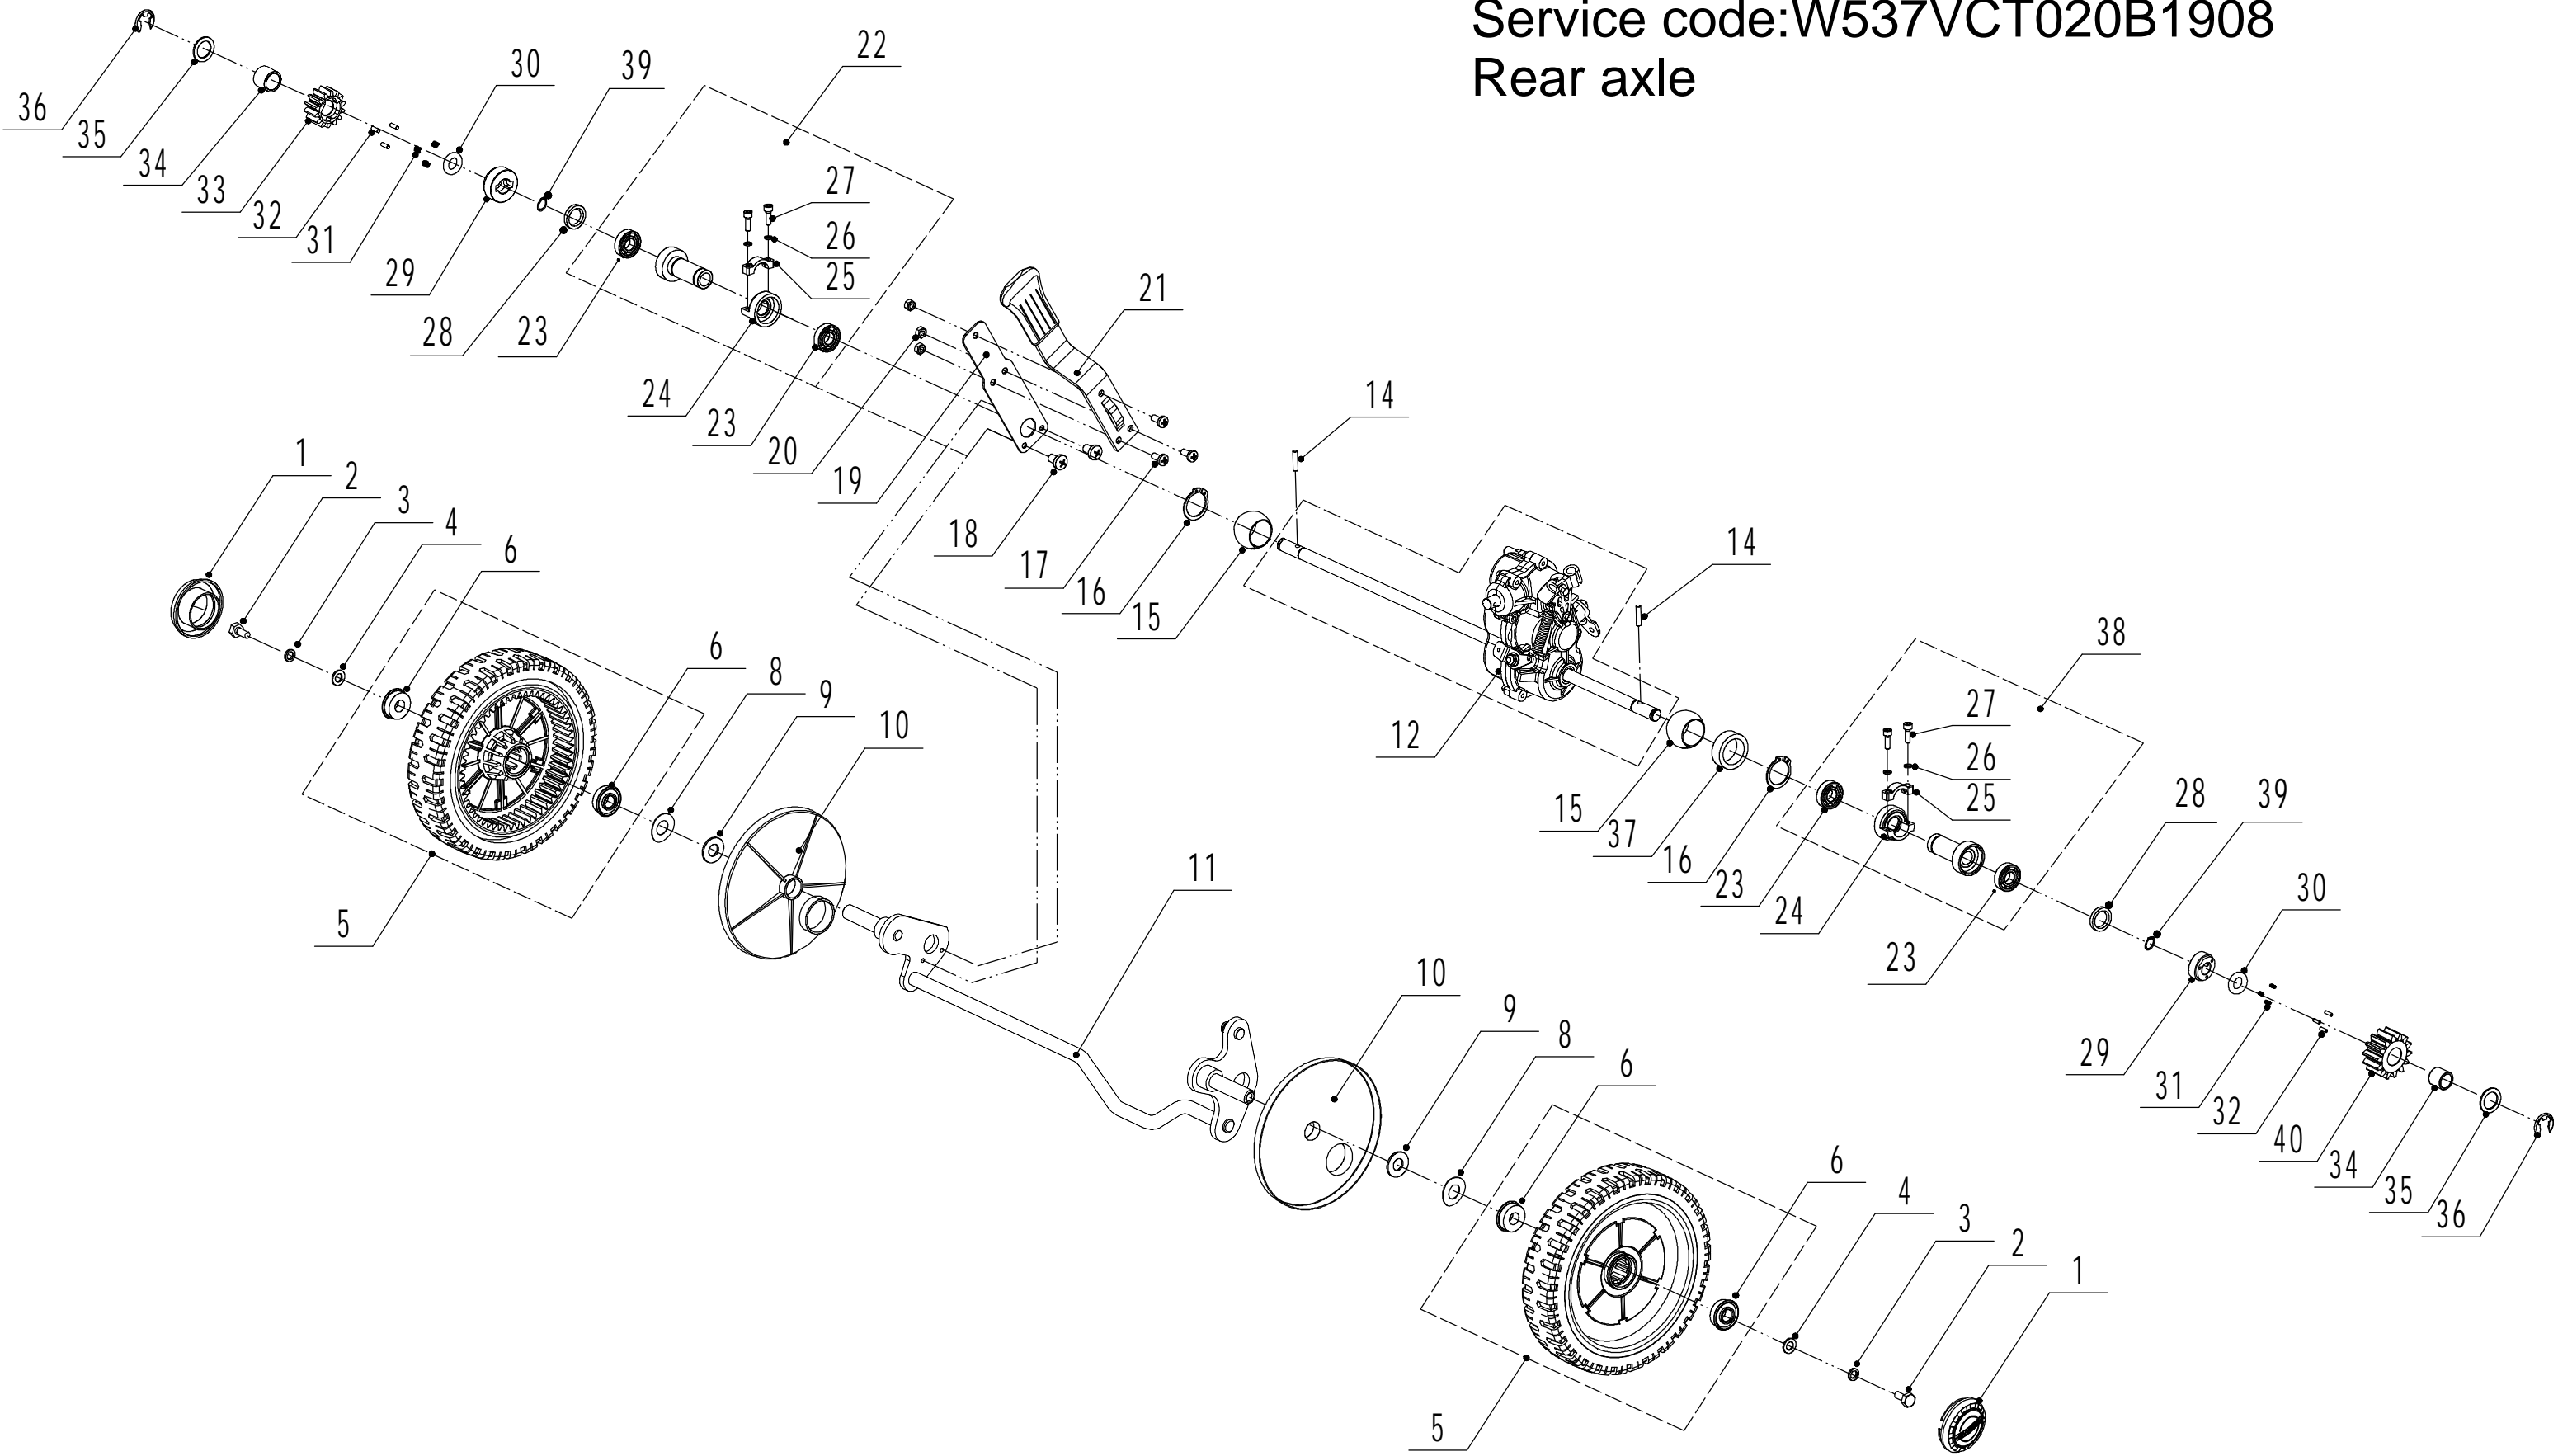

Model:WB537SC V-3IN1
Service code:W537VCT020B1908
Rear axle

Part 5 - Rear Axle Spare Parts		
No.	ID Zboží	Název
1	5310214010	Wheel Cap
2	0101008015	Bolt - M8x15
3	0401008000	Sping Washer - M8
4	0301006000	Spacer - M8
5	5340309010/40	Rear Wheel Assembly
6	5310213010	Bearing
8	5310211010/02	Spacer
9	5310210010/02	Washer
10	5340312010	Anti-Dust Shield
11	5320302030S/01	Rear axle Weldment
12	Y20532Z0	Gearbox Assembly
14	HQ000100060	Pin
15	5320328010	Nylon Spherical Bearing
16	1001020000	Check Ring
17	0101006014	Bolt - M6x14
18	0113005008	Screw - M5x8
19	5360311010/22	Flat Spring
20	0202006000	Lock Nut - M6
21	5360310010/40	Adjustment Lever
22	Y065321SF	Right Bearing Kit
23	R8-2RS	Deep Groove Ball Bearing
24	5320324022	Bearing Bracket
25	5320324023	Bearing Bracket Cover
26	0401005000	Spring Washer - M5
27	0103005020A	Screw - M5x20
28	GM48S010000010	Spacer
29	HQ000100050	One-Way Block
30	1401025015	O-ring
31	HQ000100040	Spring
32	HQ000100030	Pin
33	HQ000100020	Right Drive Pinion
34	5320326010P	Bearing
35	5020311010/04	Spacer
36	1301009000	Check Ring
37	5020310010/02	Spacer
38	Y065320SF	Left Bearing Sheath Assembly
39	1001012000	Check Ring For Shaft
40	HQ000100010	Left Drive Pinion