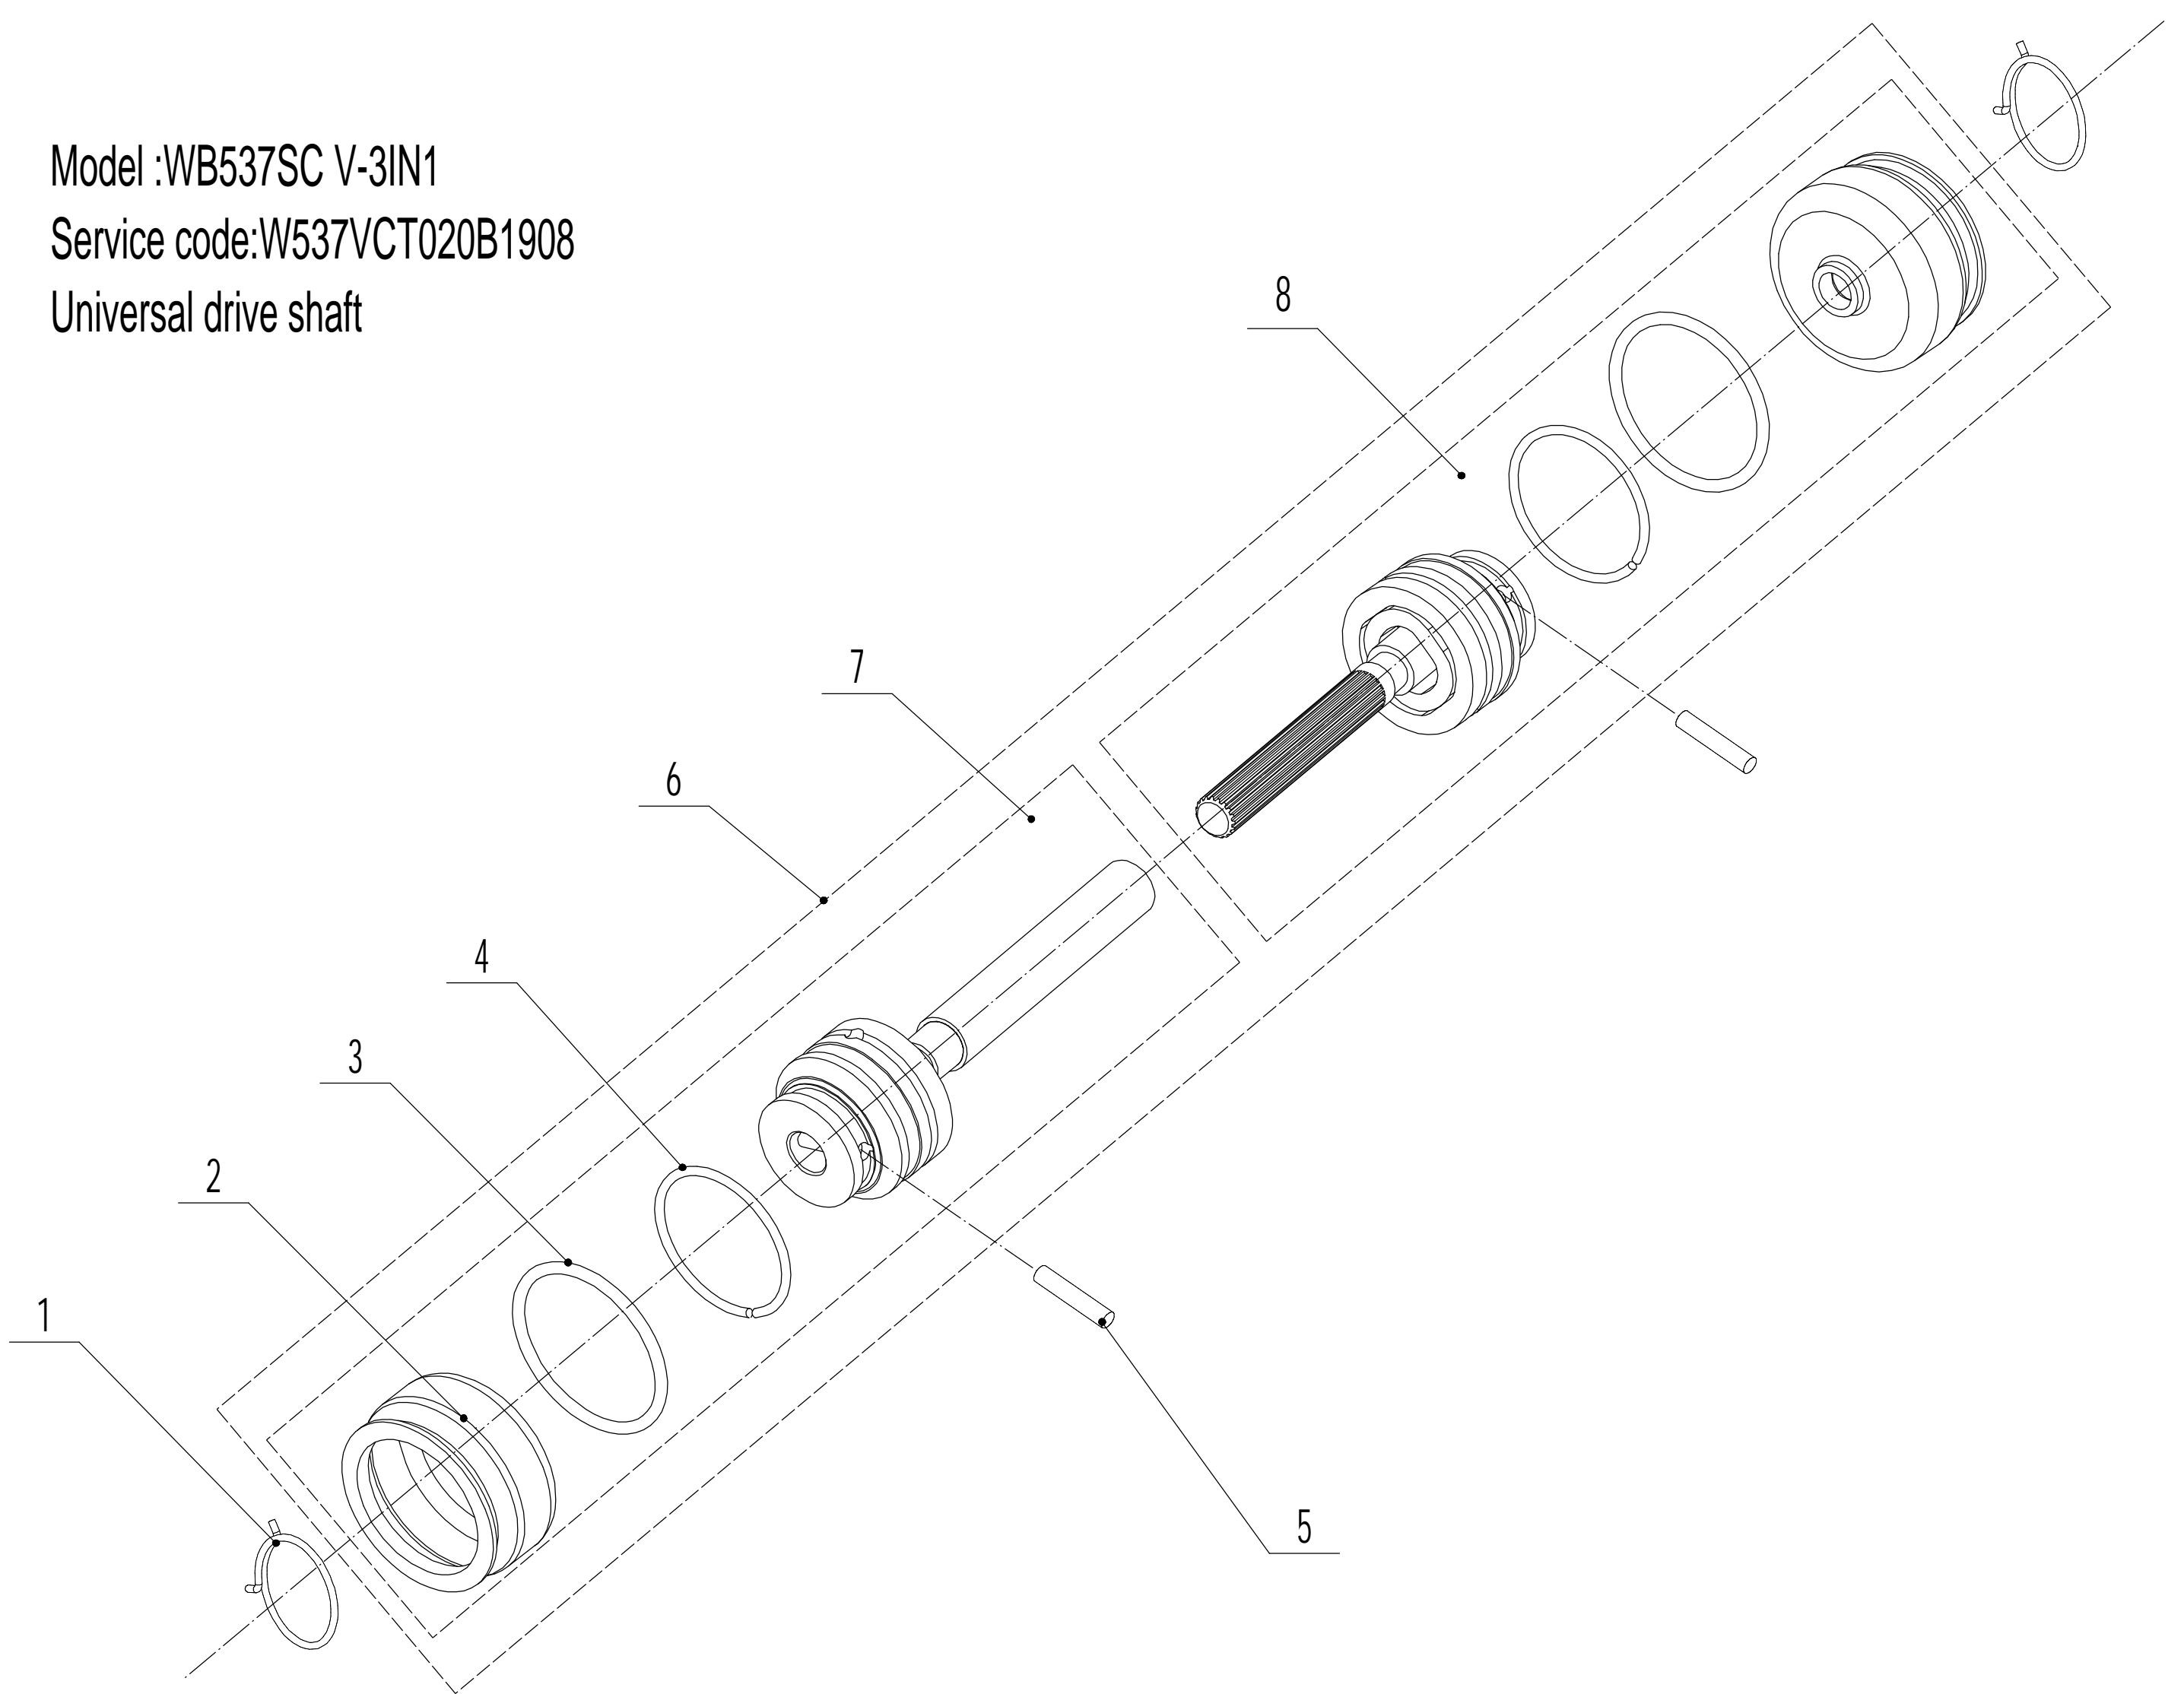

Model :WB537SC V-3IN1

Service code:W537VCT020B1908

Universal drive shaft

Part 8 - Universal Drive Shaft Spare Parts		
No.	ID Zboží	Název
1	HQA020000020	Check Ring
2	HQA020000080	Anti-Dust Shield
3	1401028003	O-Ring
4	HQA020000030	Check Ring
5	HQA020000090	Pin
6	Y26ZCD02	Universal Drive Shaft
7	Y26ZCDA01	Universal Drive Shaft A
8	Y26ZCDB01	Universal Drive Shaft B