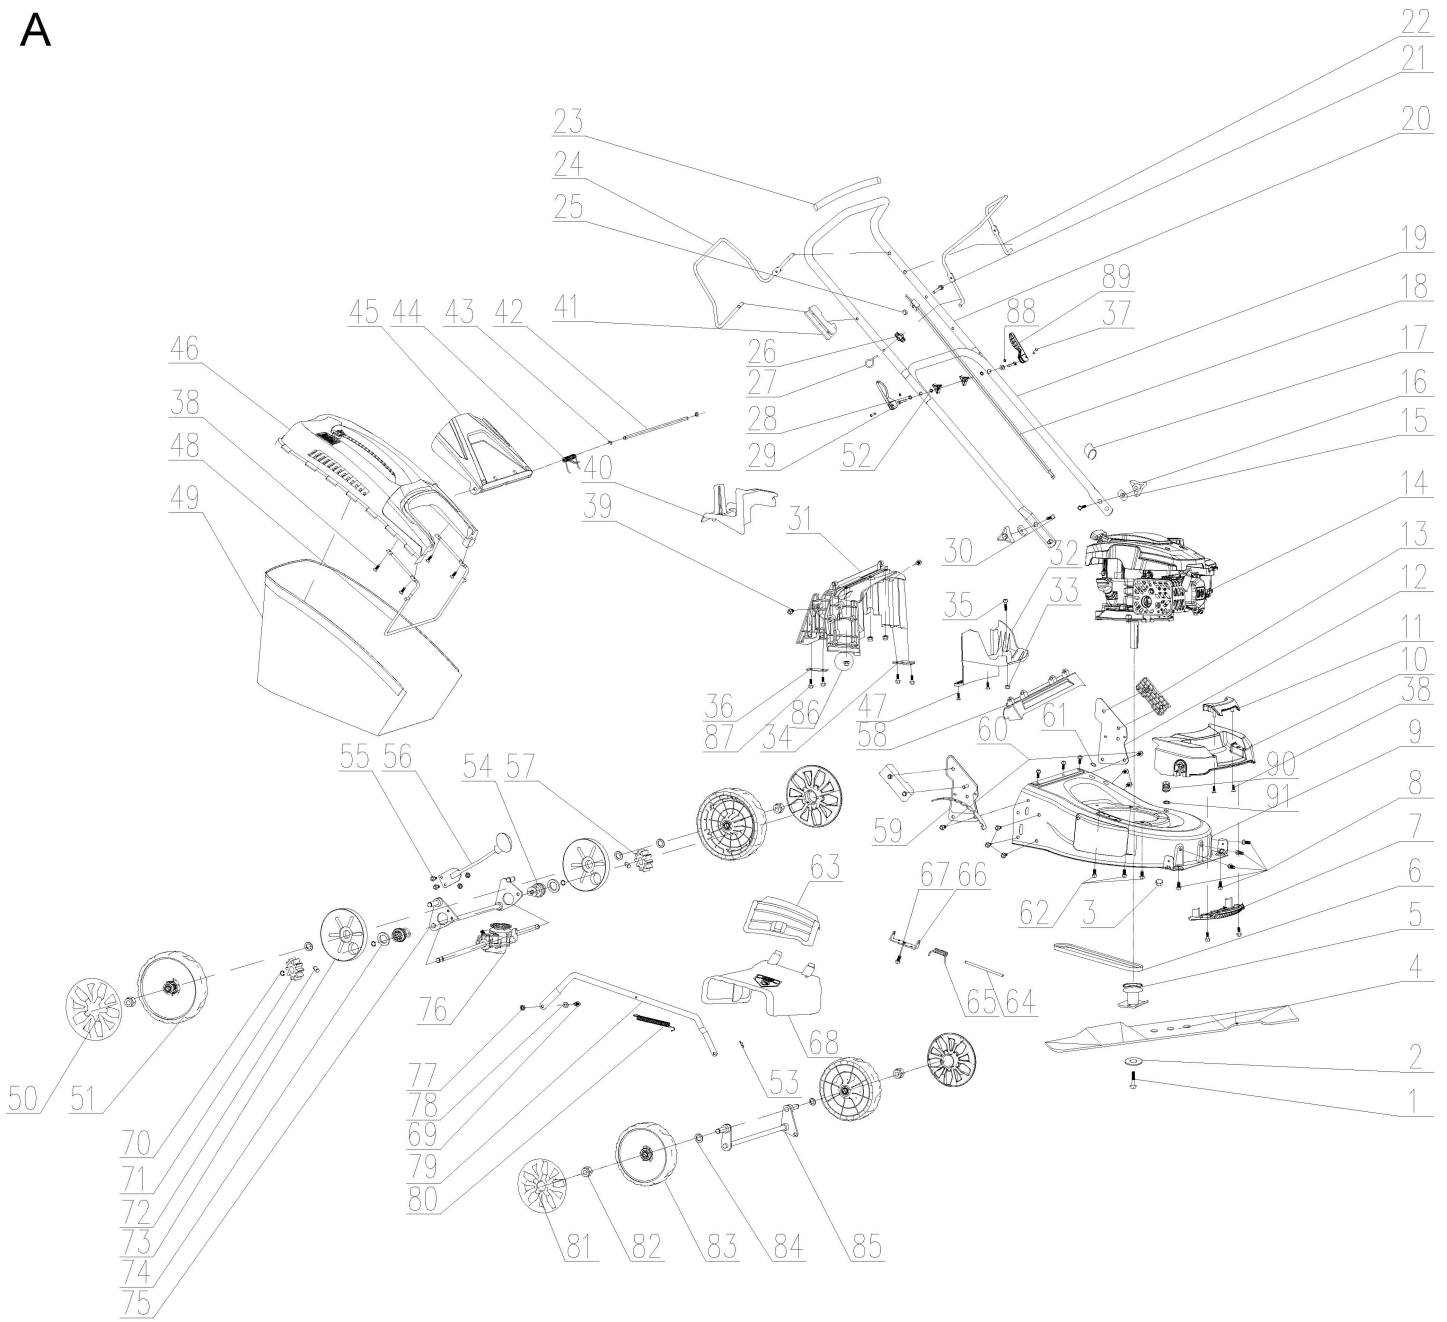

A

B

5911259942

petrol lawn mower  
MS173-51 scheppach  
(DIY) Garland

**Main products**

**Spare part list**

5911259942

155088 - 0162 - MS173-51 PP-Wheels - -

Spare	Description	additional	Item	Abb.	ConstructStatus
5911240001	Bolt	Part A1	1	A	*
3911202002	Dish Washer	A10	2	A	*
5911245021	Nut	M14x1,5	3	A	*
5911240011	hose connection	with O-Ring and ratchet nut with flange M14x1,5	3,90,91	A	*
7911200628	20" plastic packaging blade, Scheppach brand	510mm - Scheppach Blister Package	4	A	*
7911200637	20" separate brown packaging blade,no brand	510mm - Brown box package	4	A	*
5911244076	Blade adapter		5	A	*
5911241004	V-Belt	V-Belt Z-750 x 9,5x6	6	A	*
5911259001	Comb grass board		7	A	*
5911259002	Front decorative cover		10	A	*
5911259003	Front cover handle		11	A	*
5911259004	Left handle support		12	A	*
5911244043	Insulation block		13	A	*
5911259020	Engine	DV170	14	A	*
5911244045	Washer		15	A	*
5911244047	Triangle knob cpl.		15,16,30	A	*
5911244046	Traingle knob		16	A	*
5911238011	Stargrip Screw with clamp complete		16,28,29,37,52,58,8	A	*
5911249011	Cable Clip		17	A	*
5911269002	Clutch and brake cable		18	A	*
5911244049	Lower handle		19	A	*
5911238004	Push Rod cpl. Part A41+44	Schaumstoff Ø 21 / 30 x 500	20,23	A	*
5911244050	Brake lever		22	A	*
5911269003	Driver lever		24	A	*
5911248018	Knob		26	A	*