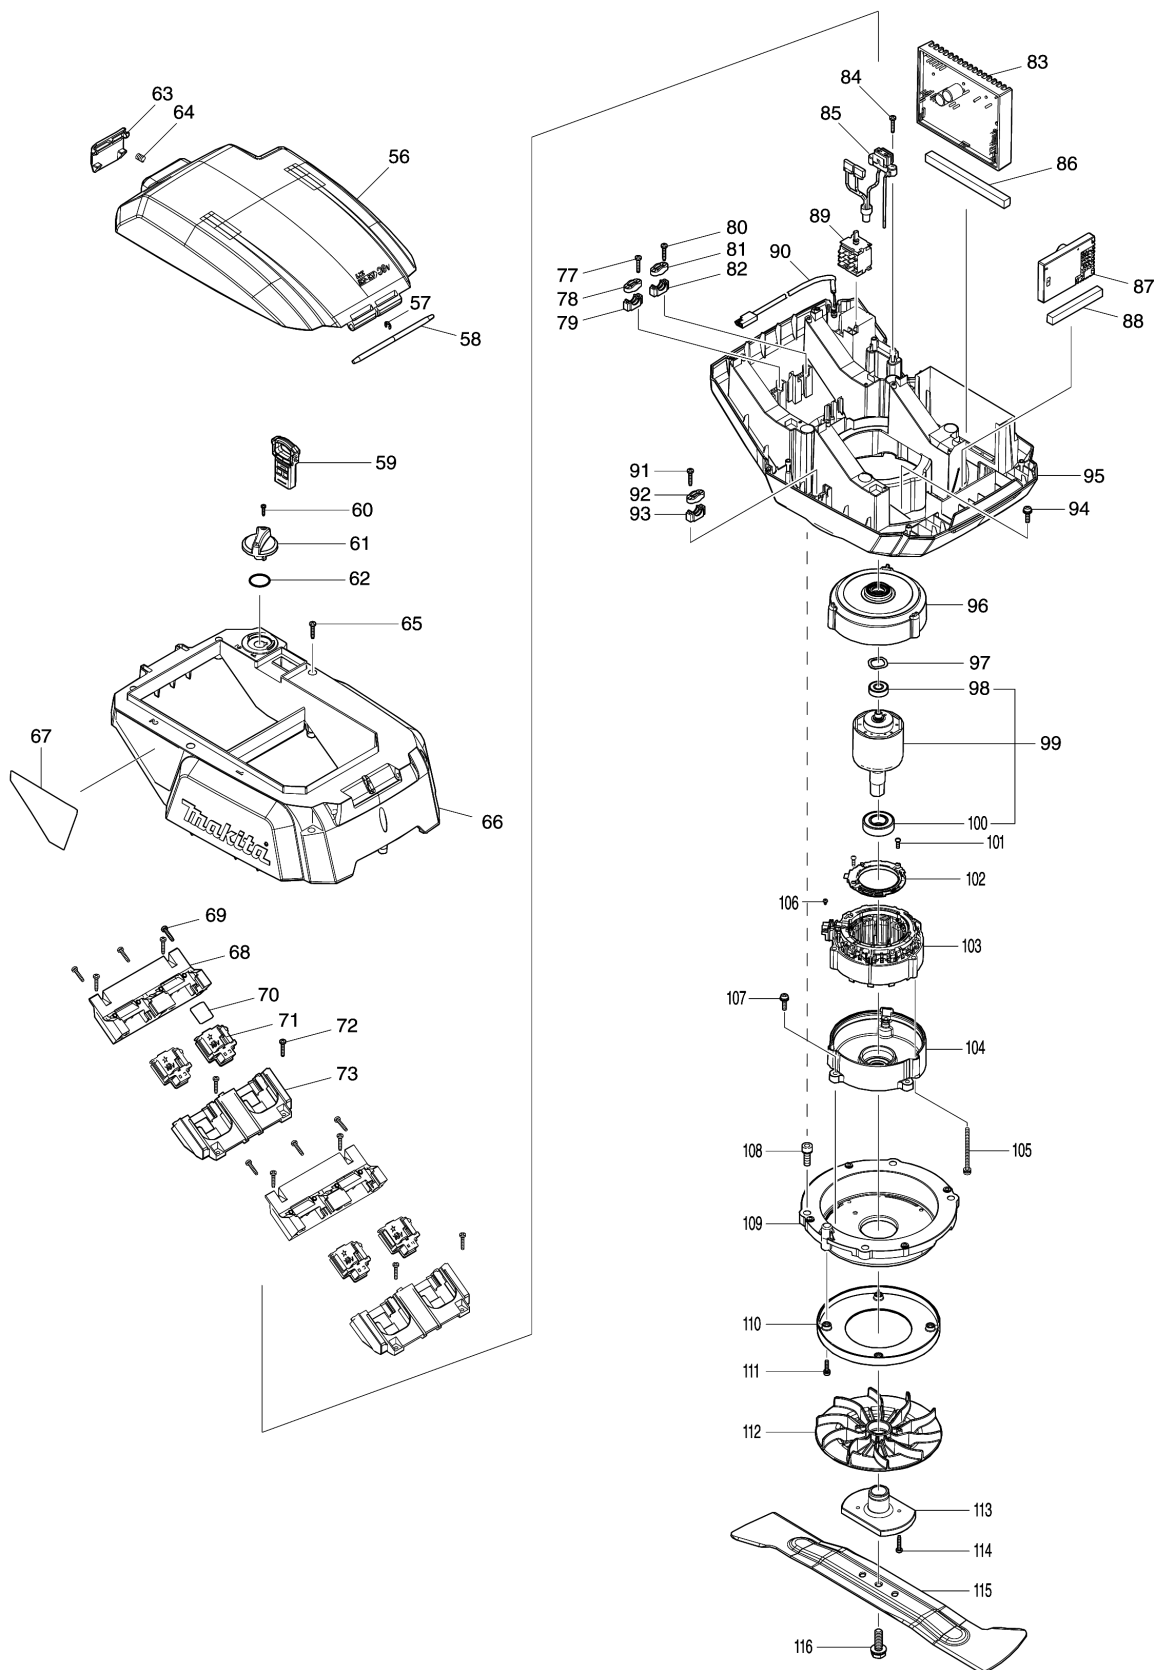

Model No.DLM465 460MM CORDLESS LAWN MOWER