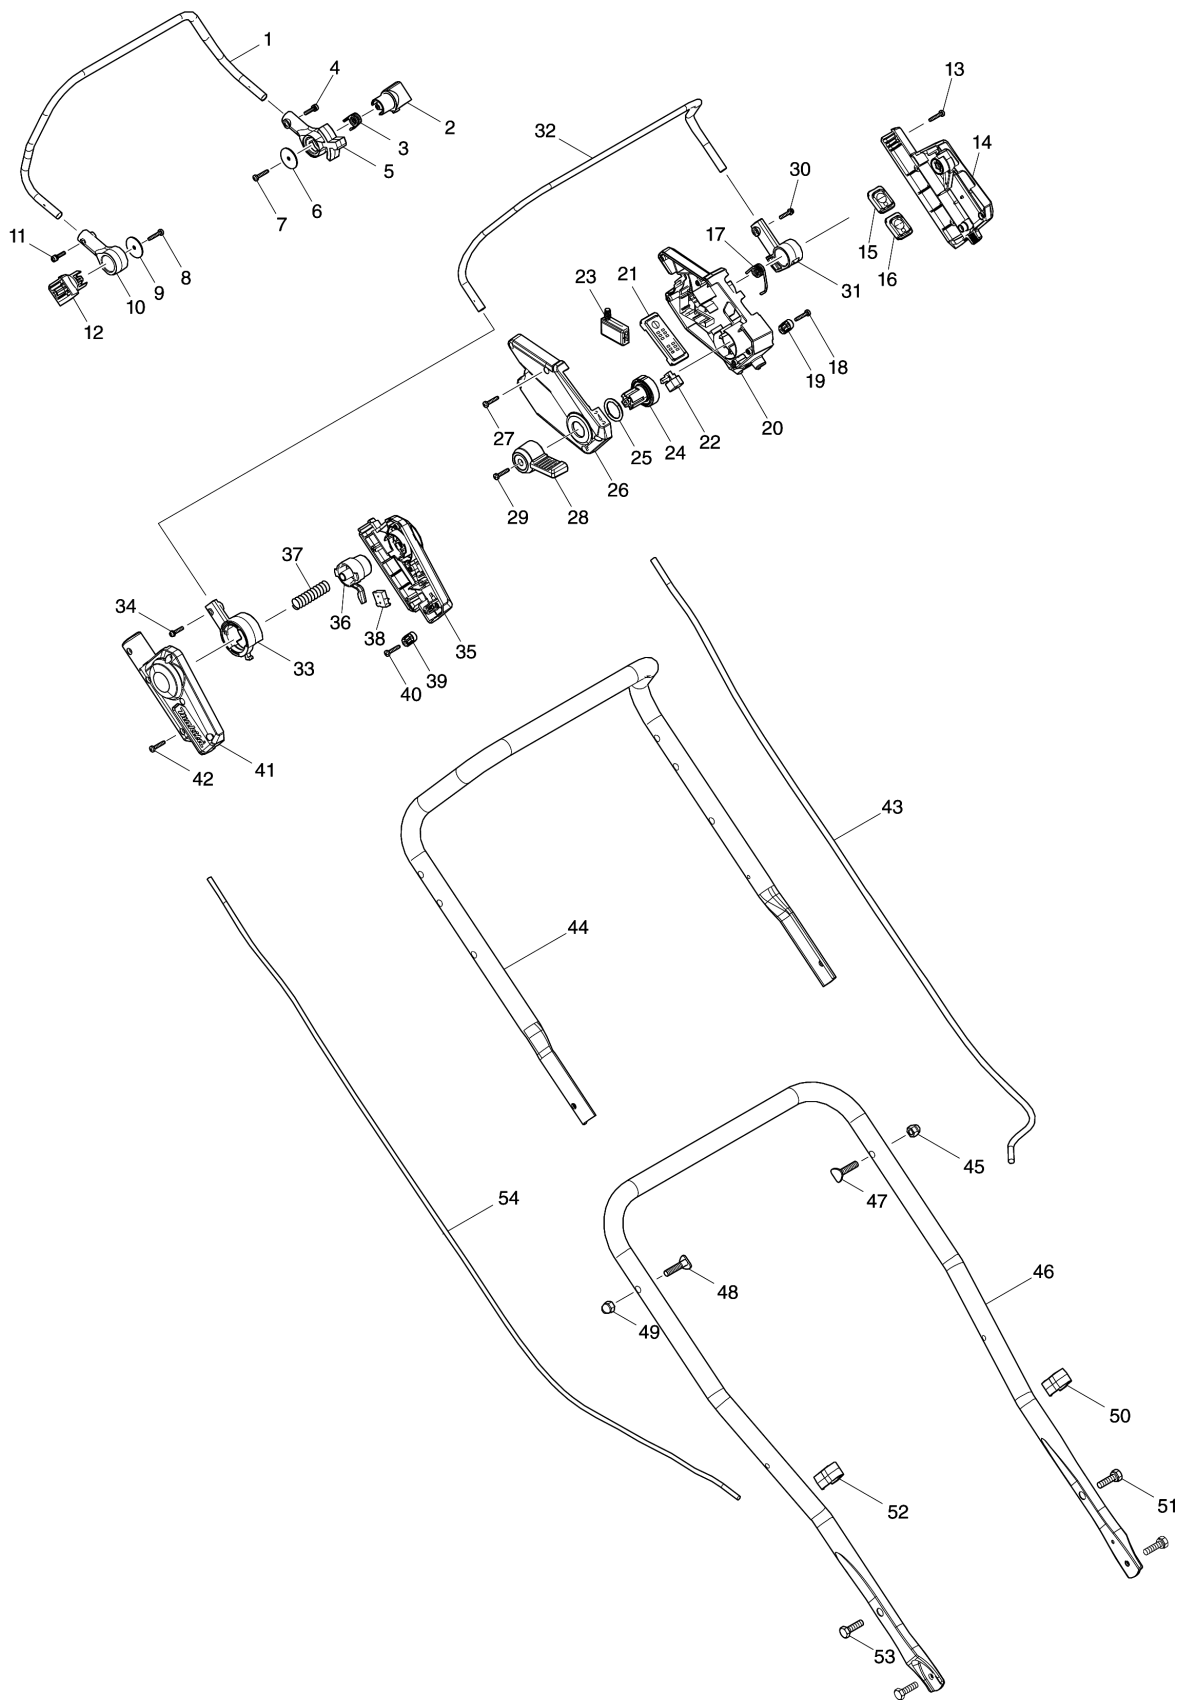

Model No.DLM465 460MM CORDLESS LAWN MOWER