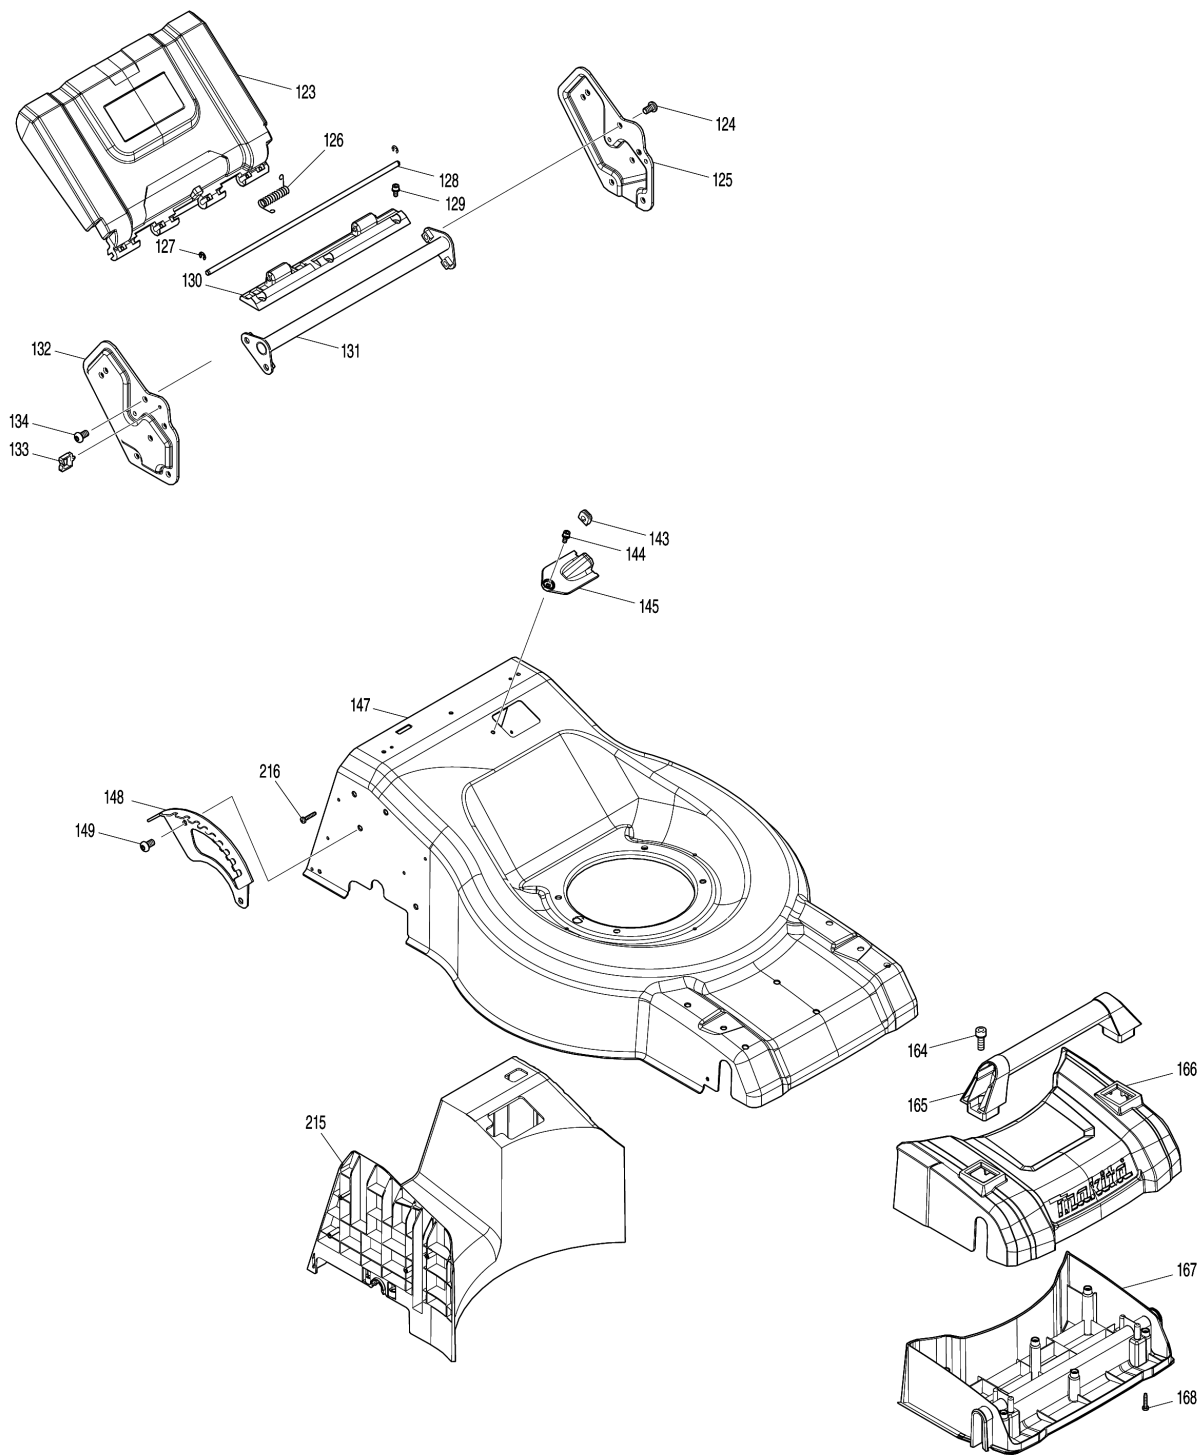

Model No.DLM465 460MM CORDLESS LAWN MOWER