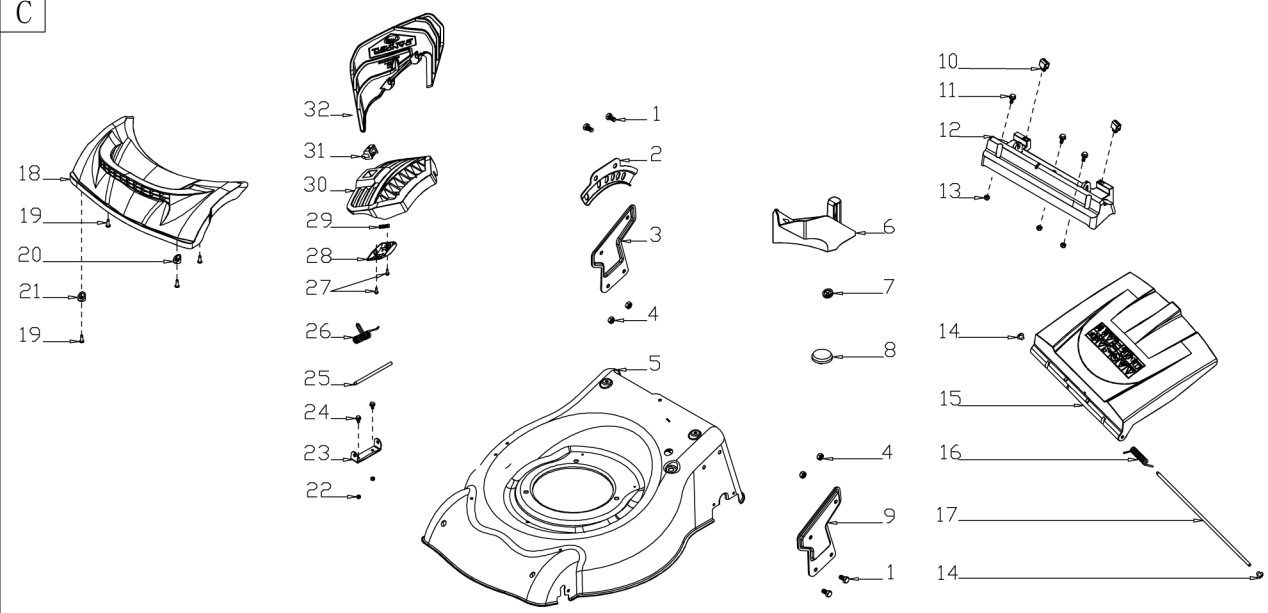

A

B

C

D

E

VeGA 46S ECO 6in1

r.v. 2022

MODEL ZE46-E40 (SHL)

NO.E21001031