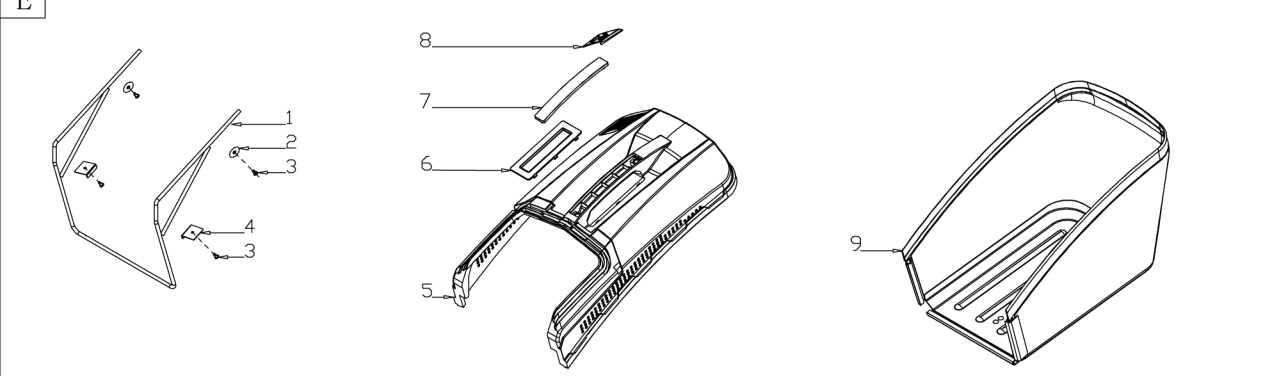

A

B

C

D

E

VeGA 46S ECO 6in1

r.v. 2022

MODEL ZE46-E40 (SHL)

NO.E21001031