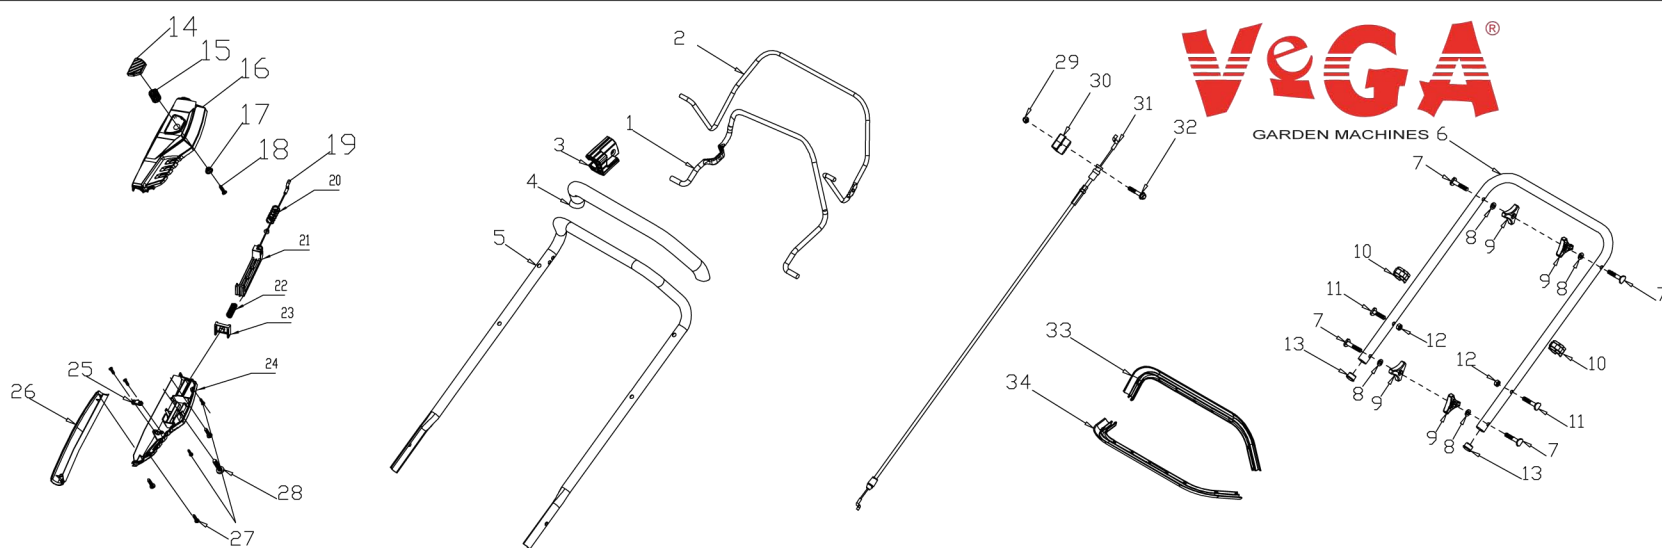

A

B

C

D

E

VeGA 46S ECO 6in1

r.v. 2022

MODEL ZE46-E40 (SHL)

NO.E21001031