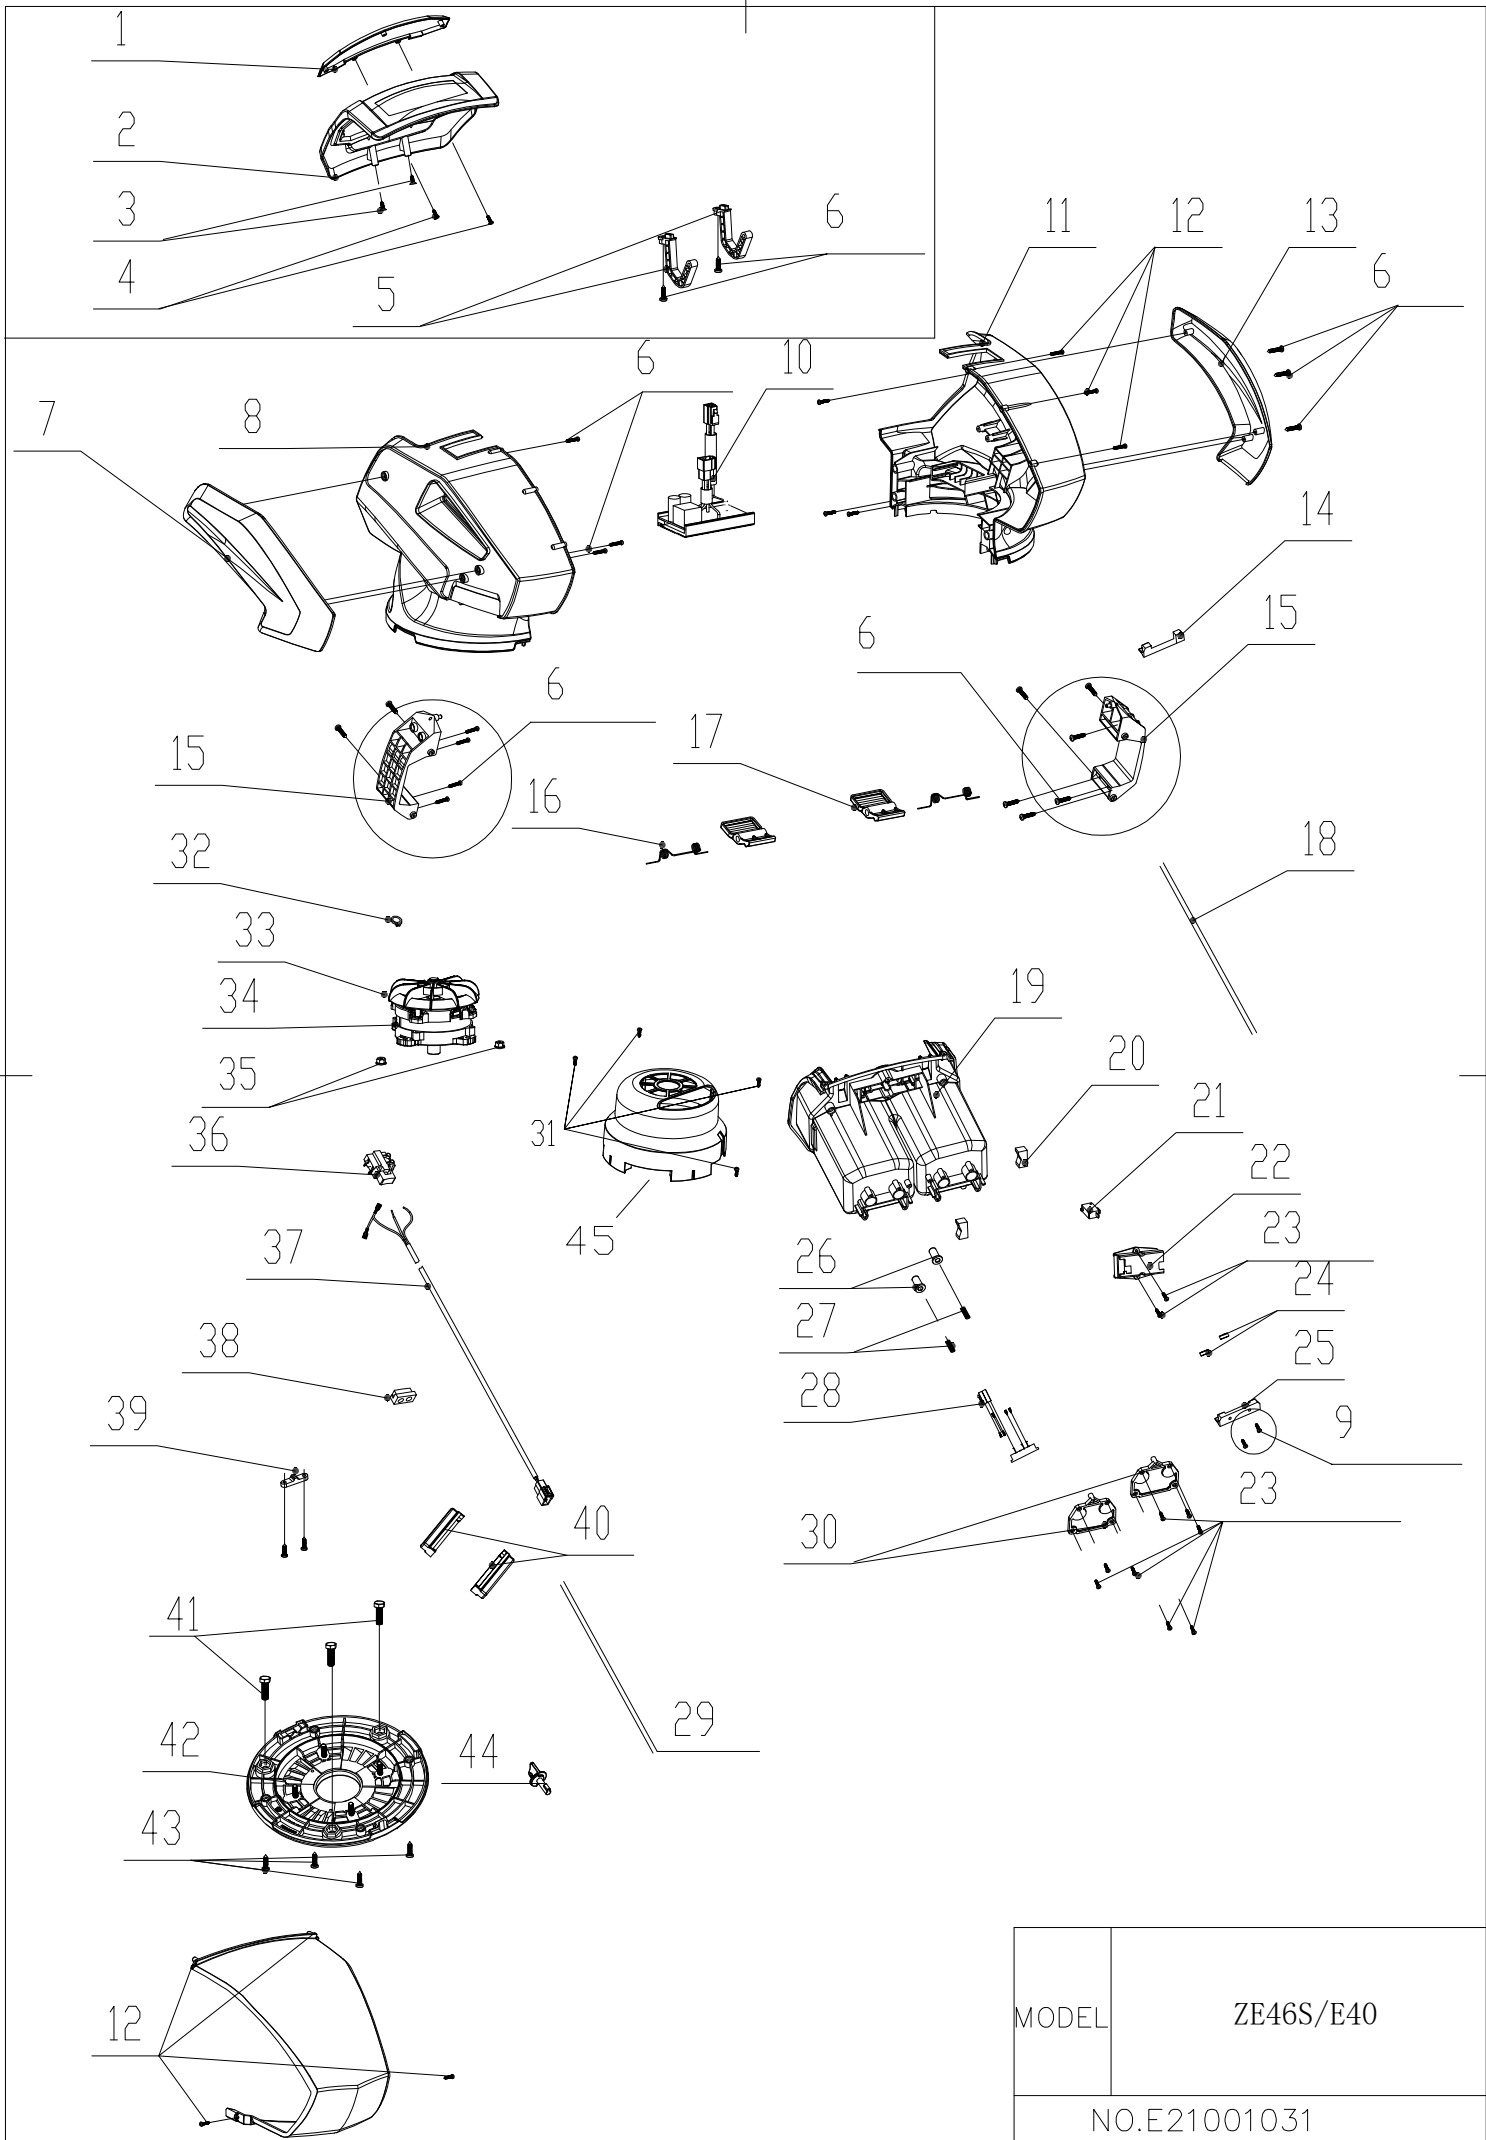

MODEL	ZE46S/E40
NO.E21001031