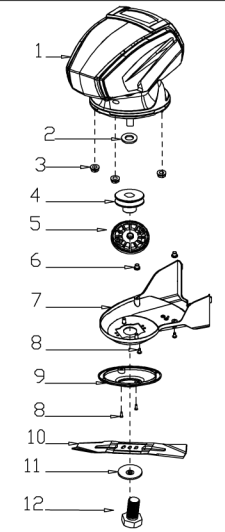

A

B

C

D

E

VeGA 46S ECO 6in1

r.v. 2022

MODEL ZE46-E40 (SHL)

NO.E21001031