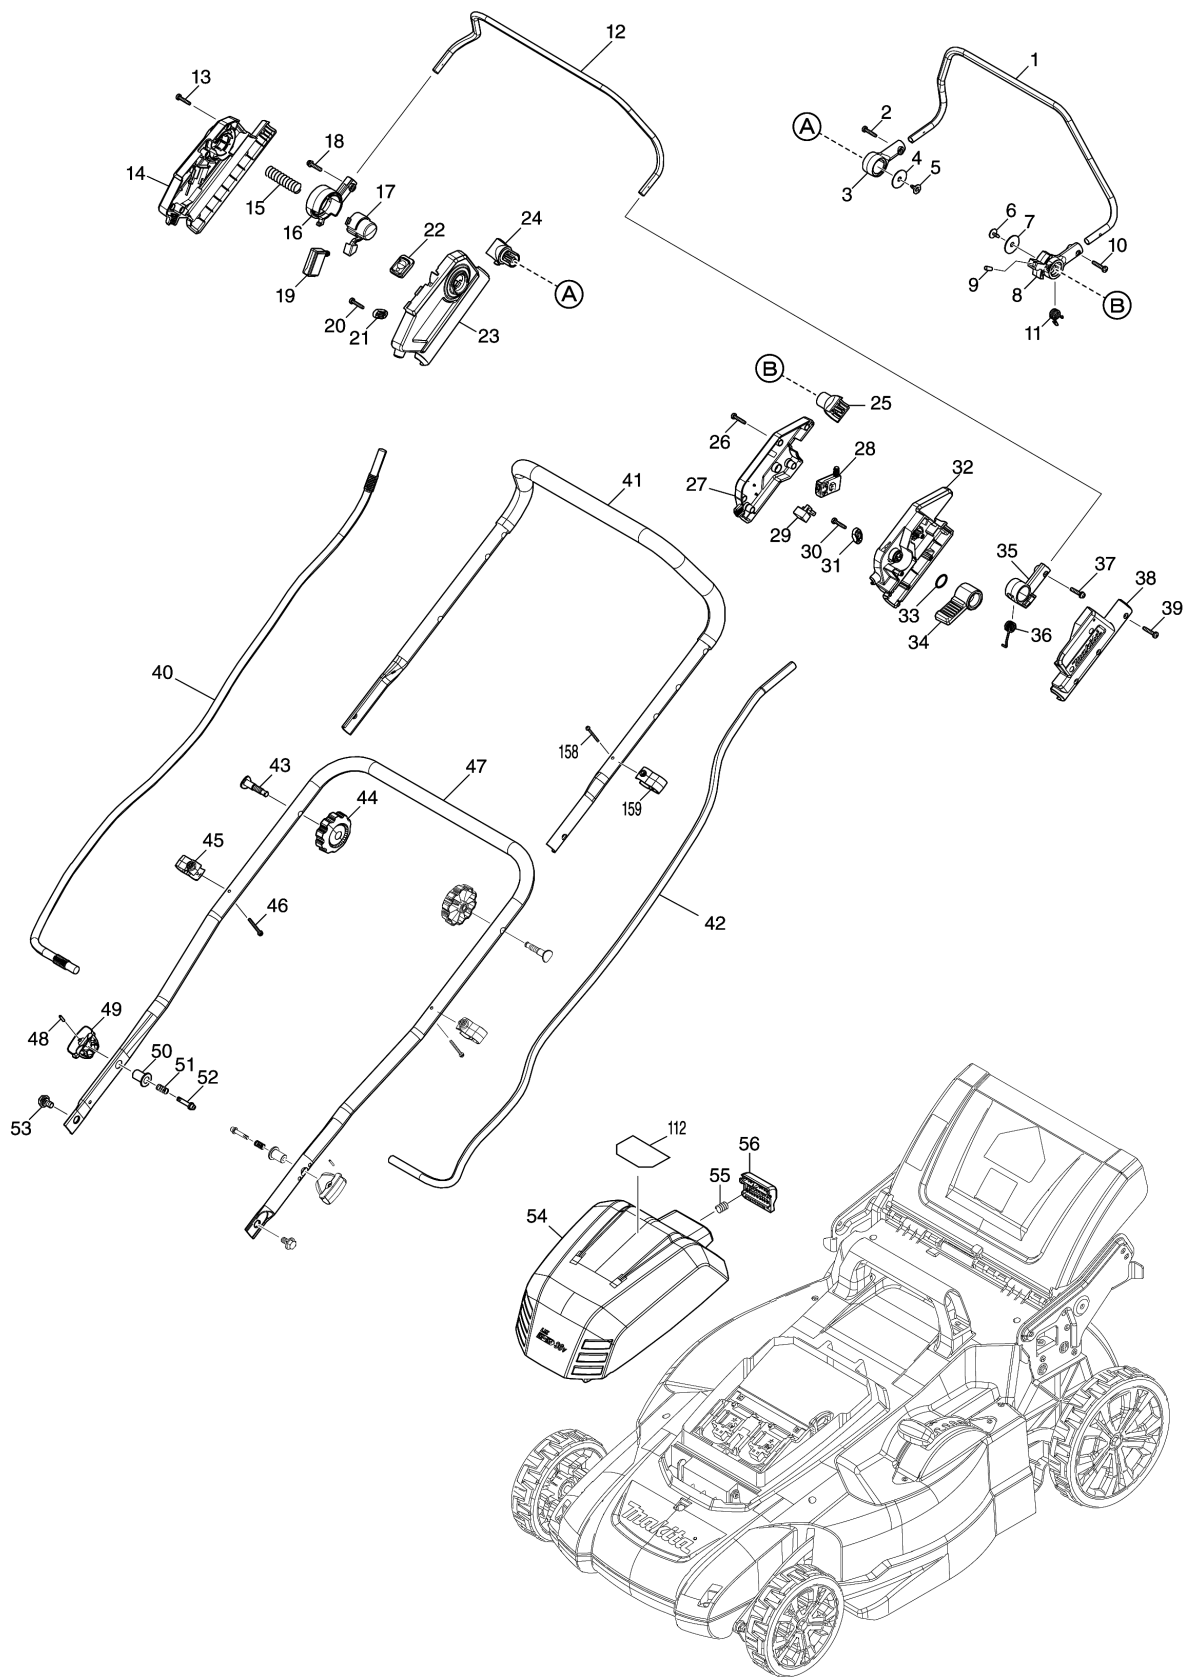

Model No.DLM481 480MM CORDLESS LAWN MOWER