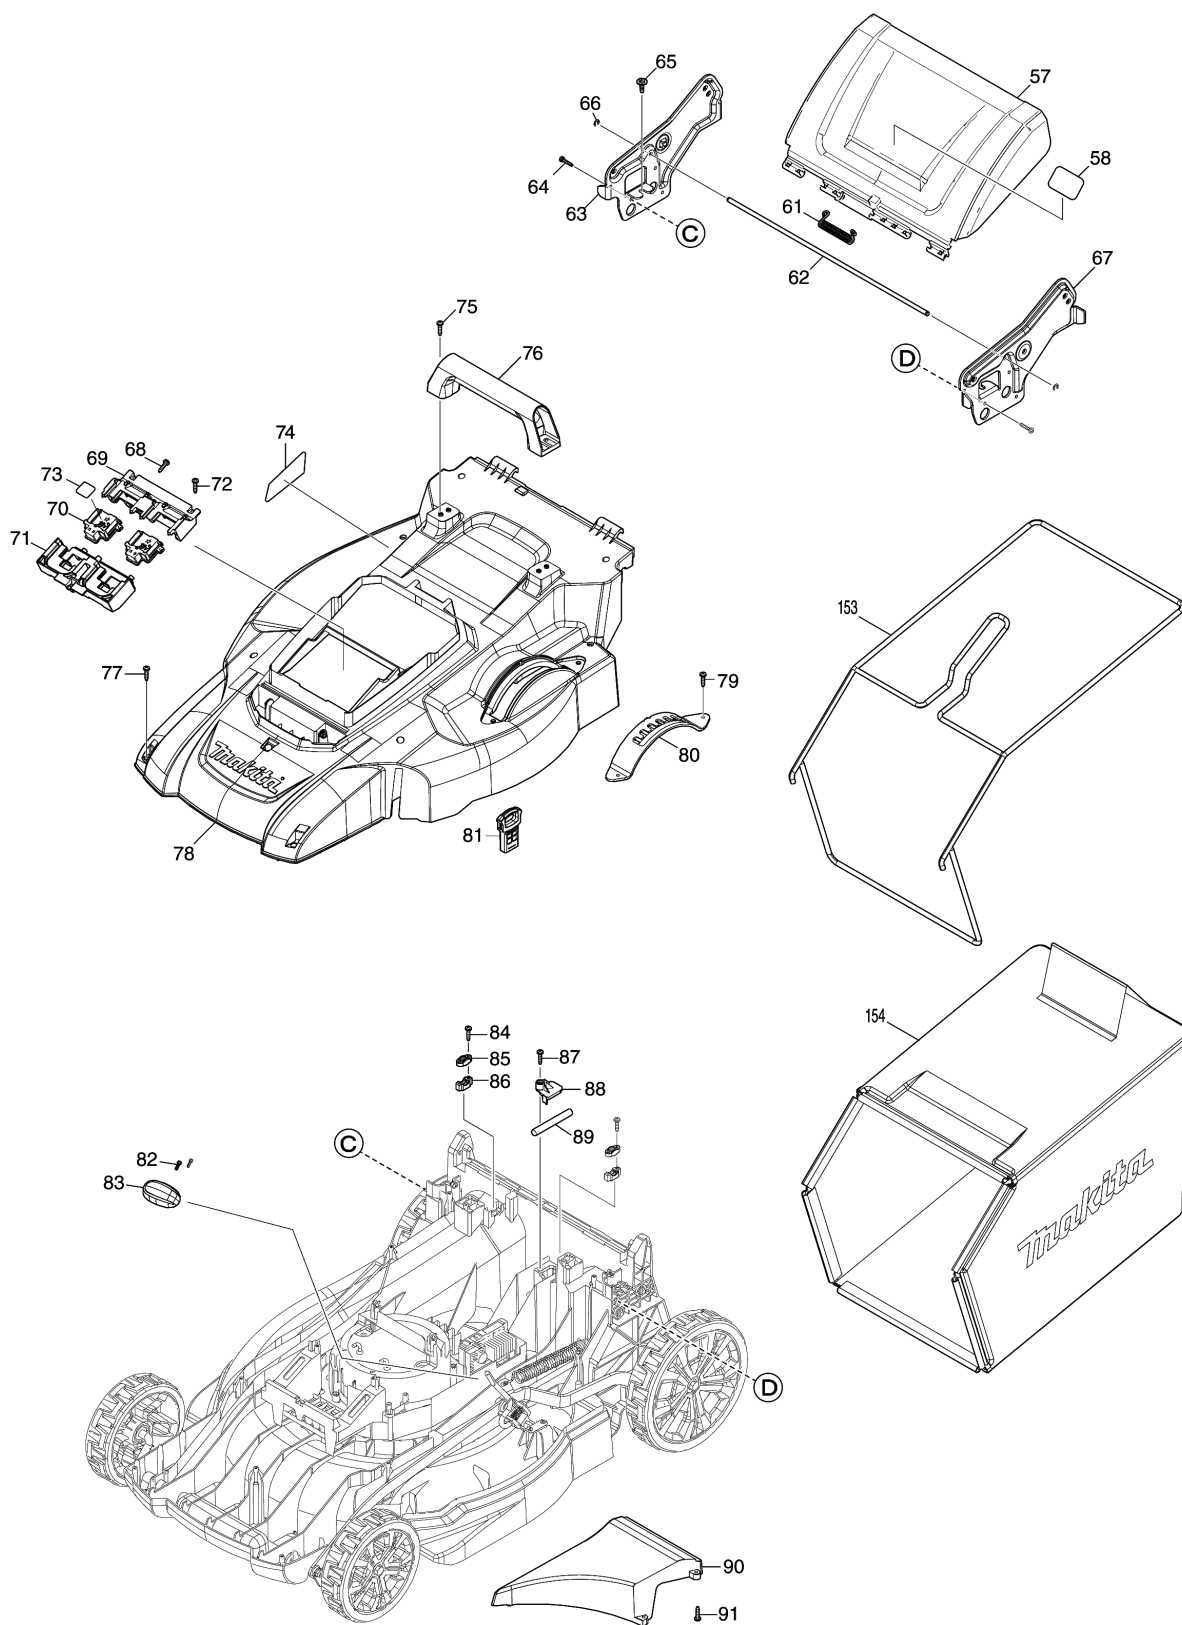

Model No.DLM481 480MM CORDLESS LAWN MOWER