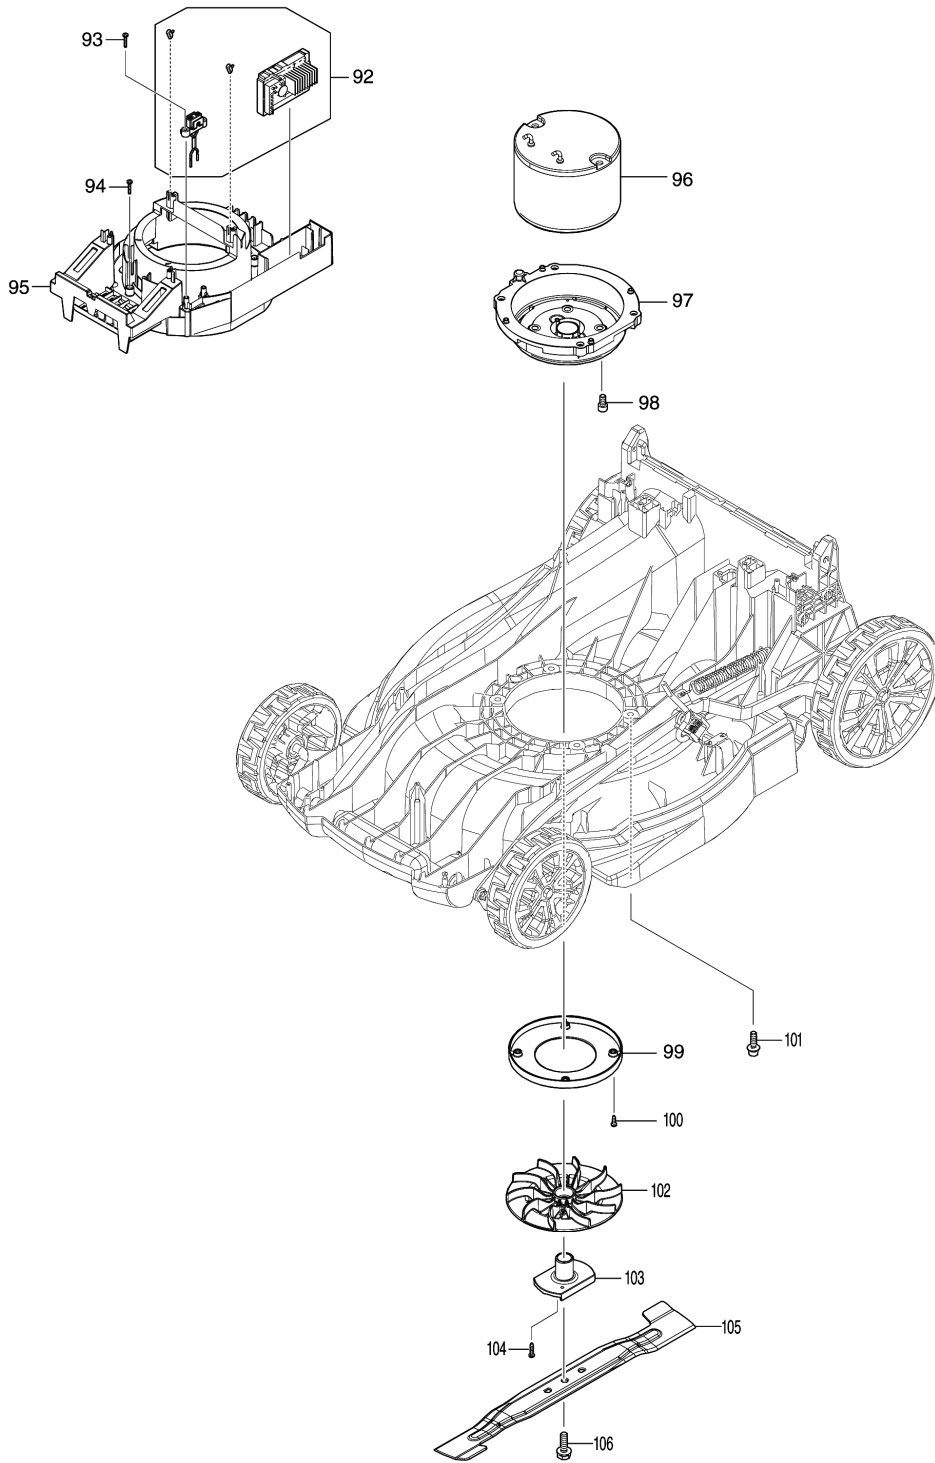

Model No.DLM481 480MM CORDLESS LAWN MOWER