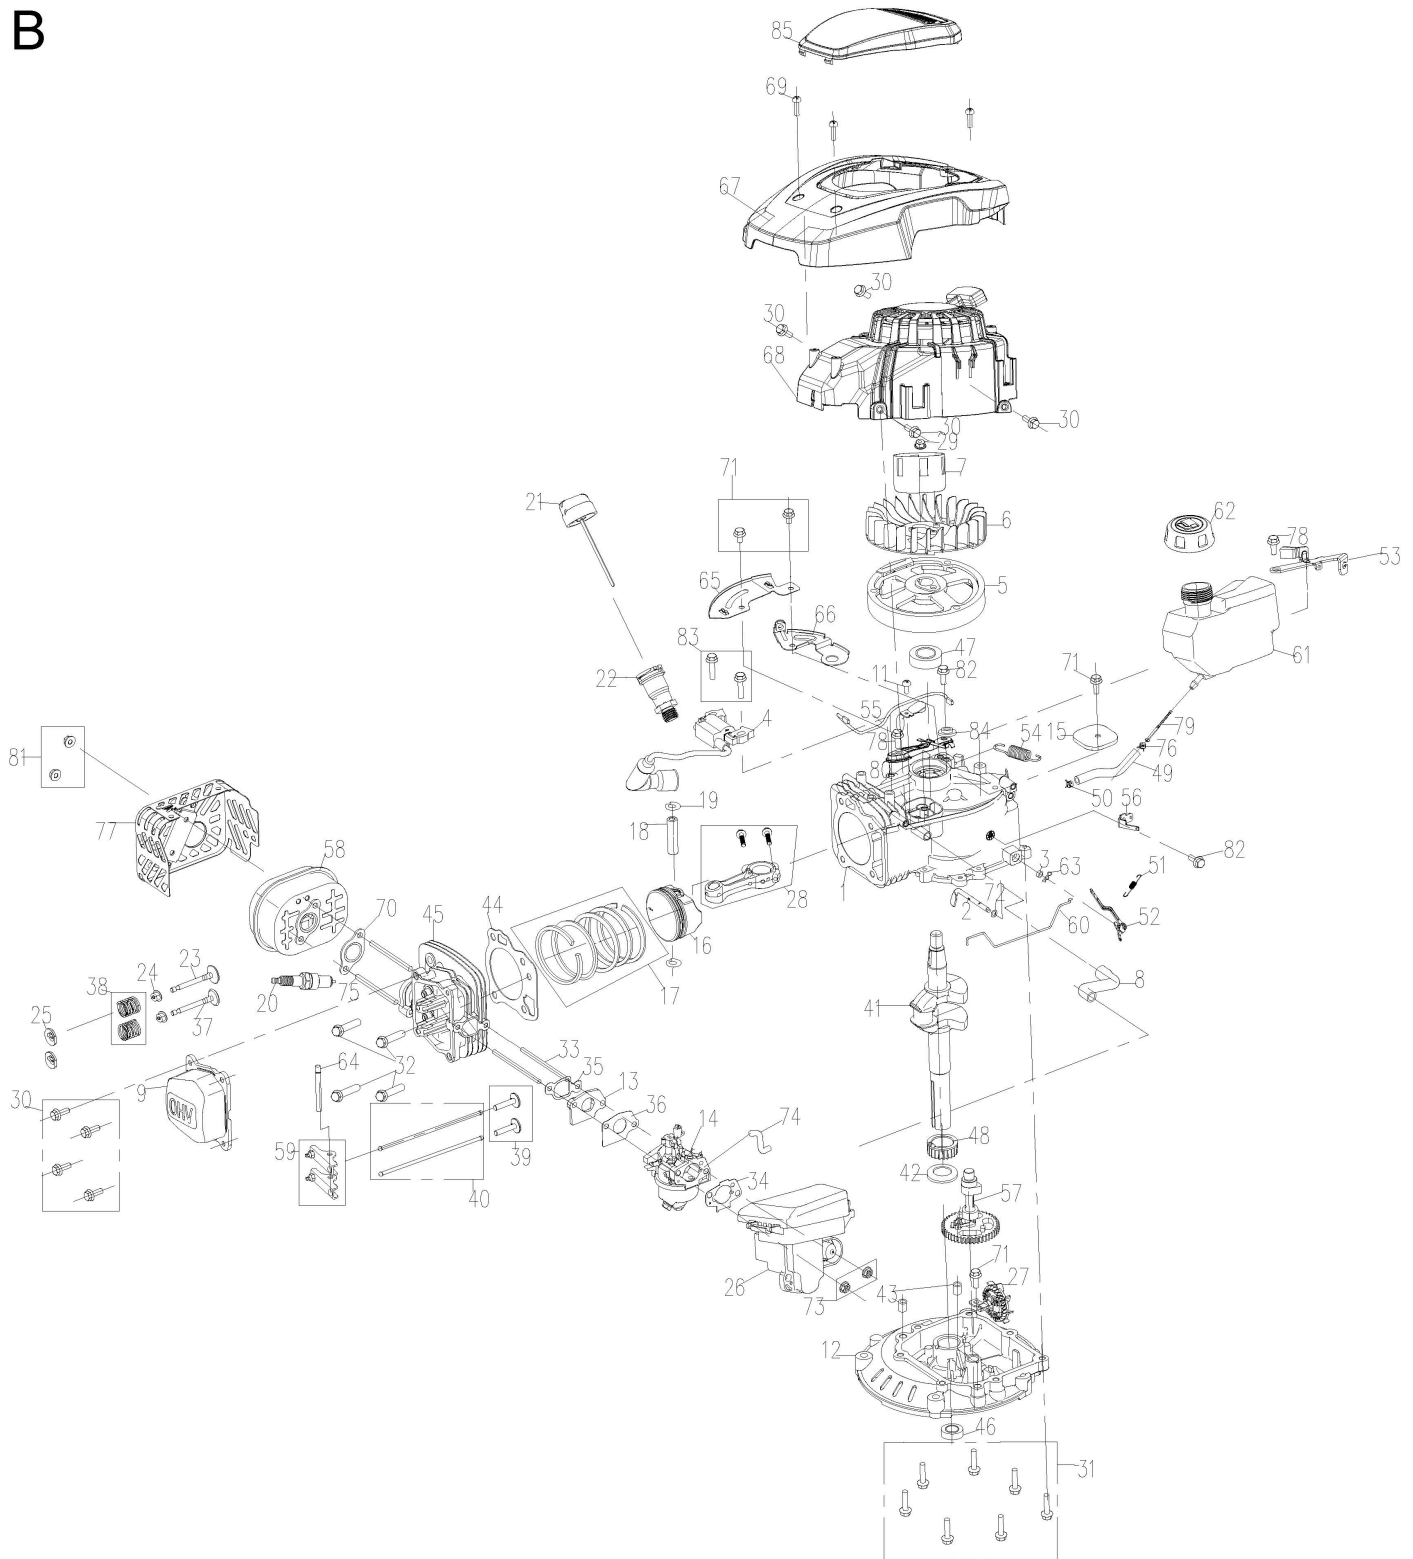

B

Main products

5911273942

Spare part list

155070 - 0162 - MS161-46 PP-Wheels - -

Spare	Description	additional	Item	Abb.	ConstructStatus
-------	-------------	------------	------	------	-----------------

5911273942

petrol lawn mower
MS161-46 scheppach
(DIY) Garland

Main products

Spare part list

5911273942

155070 - 0162 - MS161-46 PP-Wheels - -

Spare	Description	additional	Item	Abb.	ConstructStatus
5911240001	Bolt	Part A1	1	A	*
3911202002	Dish Washer	A10	2	A	*
5911240011	hose connection	with O-Ring and ratchet nut with flange M14x1,5	3,36,83	A	*
7911200617	18" blade s spare parts, no brand MP141-46	460mm	4	A	*
5911244076	Blade adapter		5	A	*
5911244077	Belt		6	A	*
5911238011	Stargrip Screw with clamp complete		9,14,27,84-87	A	*
5911244042	Left handle suppor		10	A	*
5911244043	Insulation block		11	A	*
5911273001	Engine	DV150	12	A	*
5911244045	Washer		13	A	*
5911244047	Triangle knob cpl.		13,14,29	A	*
5911244046	Traingle knob		14	A	*
5911249011	Cable Clip		15	A	*
5911269002	Clutch and brake cable		16	A	*
5911244049	Lower handle		17	A	*
5911238004	Push Rod cpl. Part A41+44	Schaumstoff Ø 21 / 30 x 500	18,21	A	*
5911244050	Brake lever		20	A	*
5911269003	Driver lever		22	A	*
5911244051	Plastic part		24	A	*
5911248018	Knob		25	A	*
3911252007	Recoil loop		25,26	A	*
5911244041	Hood		28	A	*
5911244052	Bolt	M8x38	29	A	*
5911244053	Back panel		30	A	*