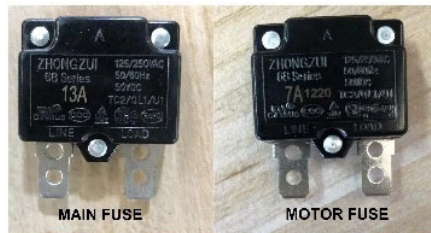

HECHT[®] 50925

made for garden

HECHT[®] 50925

made for garden

| | | | |
|----|---|----|--|
| 1 |  | 3 |  |
| 4 |  D (Rear Wheel) | 6 |  F (Wheel connector) |
| 7 |  | 8 |  |
| 9 |  | 10 |  |
| 11 |  | 12 |  |
| 13 |  | 14 |  |
| 15 |  | 18 |  |
| 19 |  | 20 |  |

36

39

40

| Position | Part number | Název | Name |
|----------|-------------|----------------------------|--------------------------------|
| 1 | 509250001 | Volant | Steering wheel |
| 3 | 509250003 | Přední kolo | Front wheel |
| 4 | 509250004 | Zadní kolo | Rear wheel |
| 6 | 509250006 | Unašeč zadního kola | Rear wheel connector |
| 7 | 509250007 | Pouzdro kola vozíku | Trailer wheel bushing |
| 8 | 509250008 | Závěs | Trailer frame |
| 9 | 509250009 | Sedadlo | Seat |
| 10 | 509250010 | Bočnice s lopatkou - RED | Side guard with shovel - RED |
| | 5092500101 | Bočnice s lopatkou - GREEN | Side guard with shovel - GREEN |
| 11 | 509250011 | Bočnice RED | Side guard RED |
| | 5092500111 | Bočnice GREEN | Side guard GREEN |
| 12 | 509250012 | Čelo vozíku RED | Front guard RED |
| | 5092500121 | Čelo vozíku GREEN | Front guard GREEN |