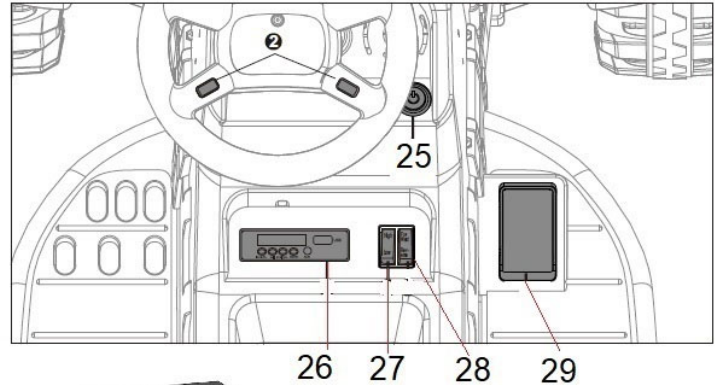

HECHT[®] 50925

made for garden

HECHT[®] 50925

made for garden

| | | | |
|----|---|----|--|
| 1 |  | 3 |  |
| 4 |  D (Rear Wheel) | 6 |  F (Wheel connector) |
| 7 |  | 8 |  |
| 9 |  | 10 |  |
| 11 |  | 12 |  |
| 13 |  | 14 |  |
| 15 |  | 18 |  |
| 19 |  | 20 |  |

36

39

40

| Position | Part number | Název | Name |
|----------|-------------|----------------------------|--------------------------------|
| 1 | 509250001 | Volant | Steering wheel |
| 3 | 509250003 | Přední kolo | Front wheel |
| 4 | 509250004 | Zadní kolo | Rear wheel |
| 6 | 509250006 | Unašeč zadního kola | Rear wheel connector |
| 7 | 509250007 | Pouzdro kola vozíku | Trailer wheel bushing |
| 8 | 509250008 | Závěs | Trailer frame |
| 9 | 509250009 | Sedadlo | Seat |
| 10 | 509250010 | Bočnice s lopatkou - RED | Side guard with shovel - RED |
| | 5092500101 | Bočnice s lopatkou - GREEN | Side guard with shovel - GREEN |
| 11 | 509250011 | Bočnice RED | Side guard RED |
| | 5092500111 | Bočnice GREEN | Side guard GREEN |
| 12 | 509250012 | Čelo vozíku RED | Front guard RED |
| | 5092500121 | Čelo vozíku GREEN | Front guard GREEN |