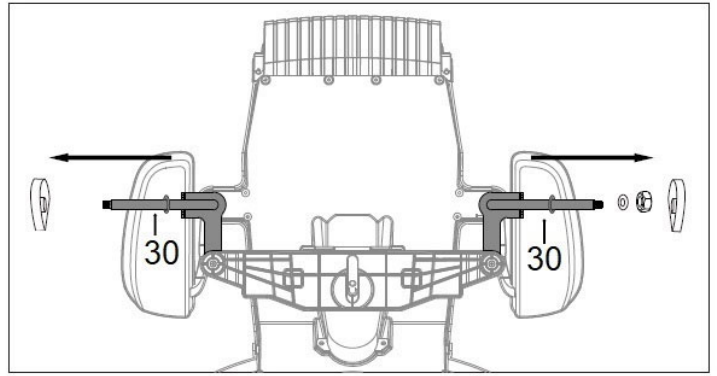

HECHT[®] 50925

made for garden

HECHT[®] 50925

made for garden

| | | | |
|----|---|----|--|
| 1 |  | 3 |  |
| 4 |  D (Rear Wheel) | 6 |  F (Wheel connector) |
| 7 |  | 8 |  |
| 9 |  | 10 |  |
| 11 |  | 12 |  |
| 13 |  | 14 |  |
| 15 |  | 18 |  |
| 19 |  | 20 |  |

36

39

40

| Position | Part number | Název | Name |
|----------|-------------|----------------------------|--------------------------------|
| 1 | 509250001 | Volant | Steering wheel |
| 3 | 509250003 | Přední kolo | Front wheel |
| 4 | 509250004 | Zadní kolo | Rear wheel |
| 6 | 509250006 | Unašeč zadního kola | Rear wheel connector |
| 7 | 509250007 | Pouzdro kola vozíku | Trailer wheel bushing |
| 8 | 509250008 | Závěs | Trailer frame |
| 9 | 509250009 | Sedadlo | Seat |
| 10 | 509250010 | Bočnice s lopatkou - RED | Side guard with shovel - RED |
| | 5092500101 | Bočnice s lopatkou - GREEN | Side guard with shovel - GREEN |
| 11 | 509250011 | Bočnice RED | Side guard RED |
| | 5092500111 | Bočnice GREEN | Side guard GREEN |
| 12 | 509250012 | Čelo vozíku RED | Front guard RED |
| | 5092500121 | Čelo vozíku GREEN | Front guard GREEN |