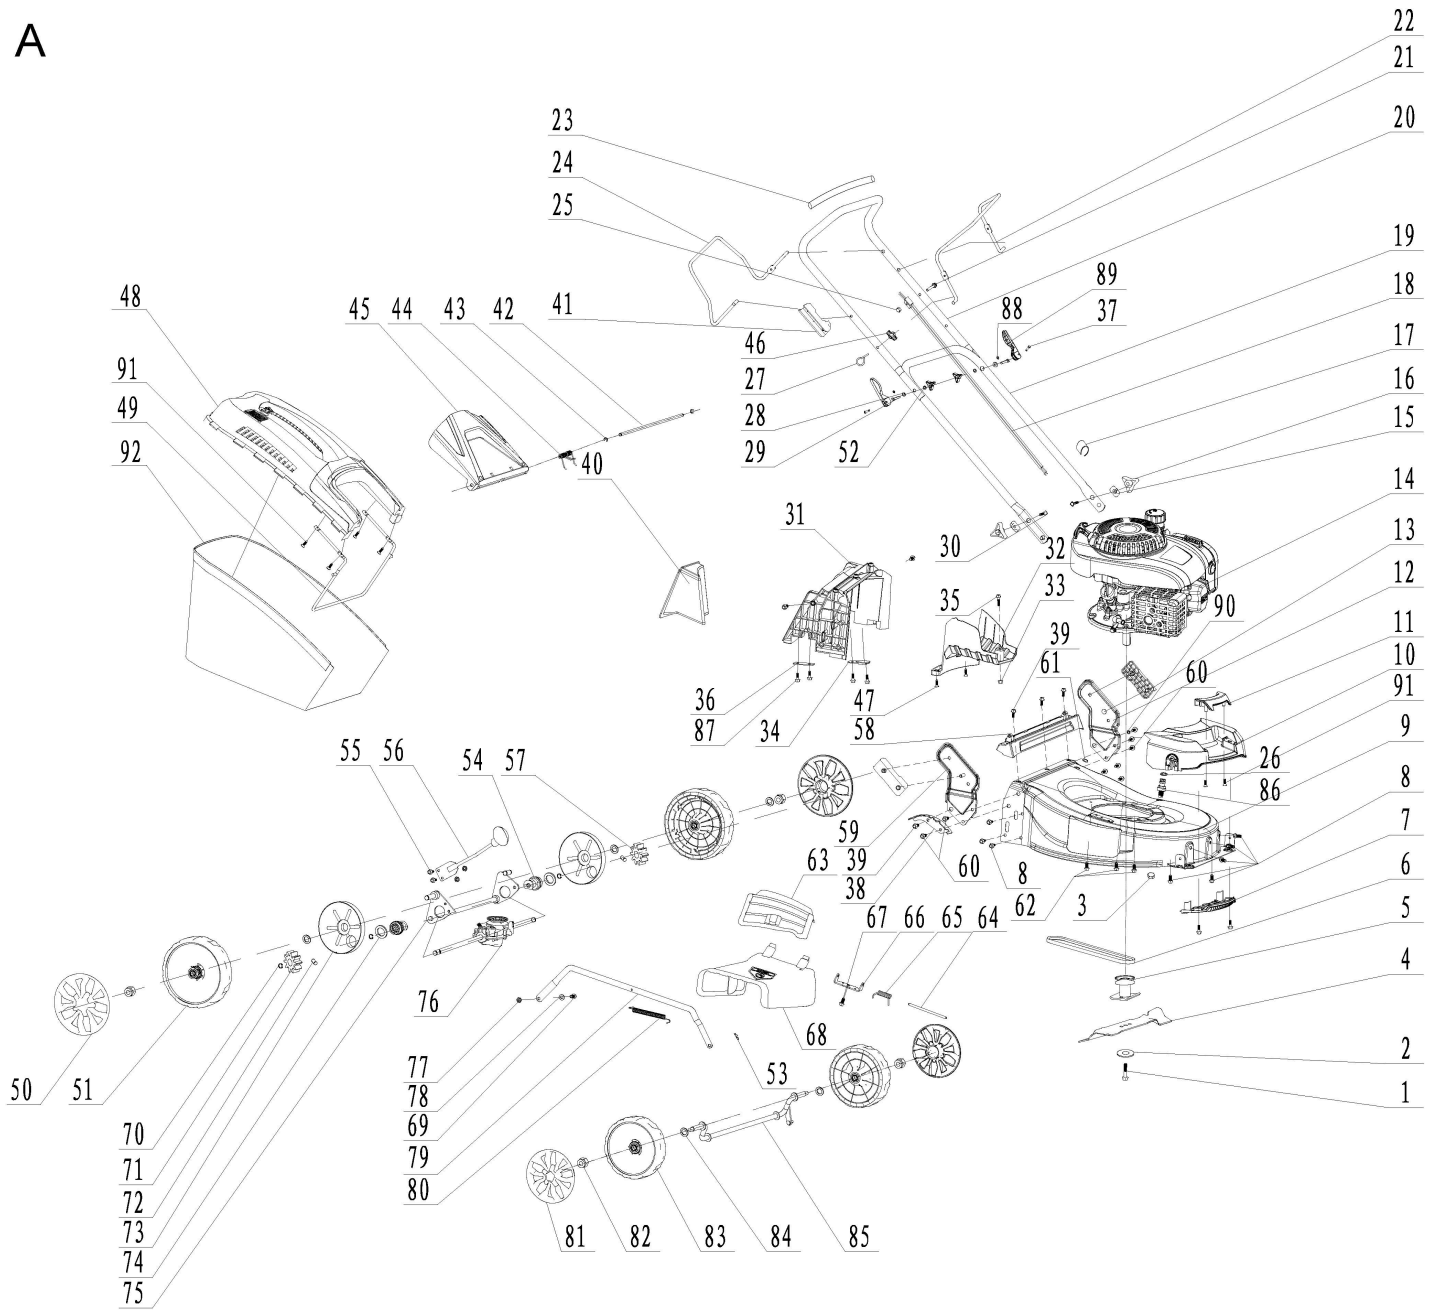

A

B

Main products

Spare part list

5911241942

155065 - 0162 - MS225-53 PP-Wheels - -

Spare	Description	additional	Item	Abb.	ConstructStatus
5911240001	Bolt	Part A1	1	A	*
5911410040	flat washer	Ø35 x Ø10.5 x 2.5	2	A	*
5911245021	Nut	M14x1,5	3	A	*
5911240011	hose connection	with O-Ring and ratchet nut with flange M14x1,5	3,26,86	A	*
7911200642	mowing / mulching blades 530 mm scheppach (DIY)	Blisterpackaging	4	A	*

5911241942

petrol lawn mower
MS225-53 scheppach
(DIY) Garland

Main products

Spare part list

5911241942

155065 - 0162 - MS225-53 PP-Wheels - -

Spare	Description	additional	Item	Abb.	ConstructStatus
5911241093	Messeraufnahme mit Riemenscheibe		5	A	*
5911241094	Belt		6	A	*
5911259001	Comb grass board		7	A	*
5911259002	Front decorative cover		10	A	*
5911259003	Front cover handle		11	A	*
5911241095	Left handle support		12	A	*
5911244043	Insulation block		13	A	*
5911241123	Engine	DV224	14	A	*
5911244045	Washer		15	A	*
5911244047	Triangle knob cpl.		15,16,30	A	*
5911244046	Triangle knob		16	A	*
5911238011	Stargrip Screw with clamp complete		16,28,29,37,52,58,8	A	*
5911249011	Cable Clip		17	A	*
5911269002	Clutch and brake cable		18	A	*
5911244049	Lower handle		19	A	*
5911238004	Push Rod cpl. Part A41+44	Schaumstoff Ø 21 / 30 x 500	20,23	A	*
5911244050	Brake lever		22	A	*
5911269003	Driver lever		24	A	*
3911201007	rope guide with nut	M6 x 22	27,46	A	*
5911244052	Bolt	M8x38	30	A	*
5911241097	Back panel		31	A	*
5911241098	Belt cover		32	A	*
5911241099	Height adjustment board		38	A	*
5911241100	Mulching plug		40	A	*
5911244051	Plastic part		41	A	*