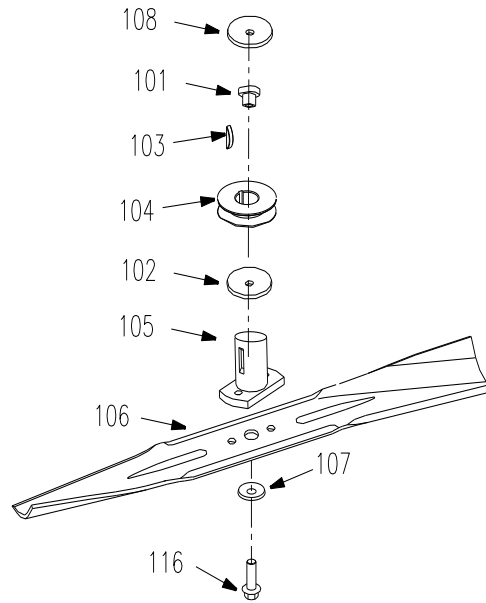

Ref.No.	Parts No.	Description	Qty
101	1819002	Bushing	1
102	2011342	Washer	1
103	XSZ56-2-20	Woodruff key	1
104	86067	Pully	1
105	2016012A	Blade Adaptor	1
106	2000002D	Blade	1
107	XSZ56-2-17	Washer	1
108	2016021	Washer	1
116	2200010	Bolt	1