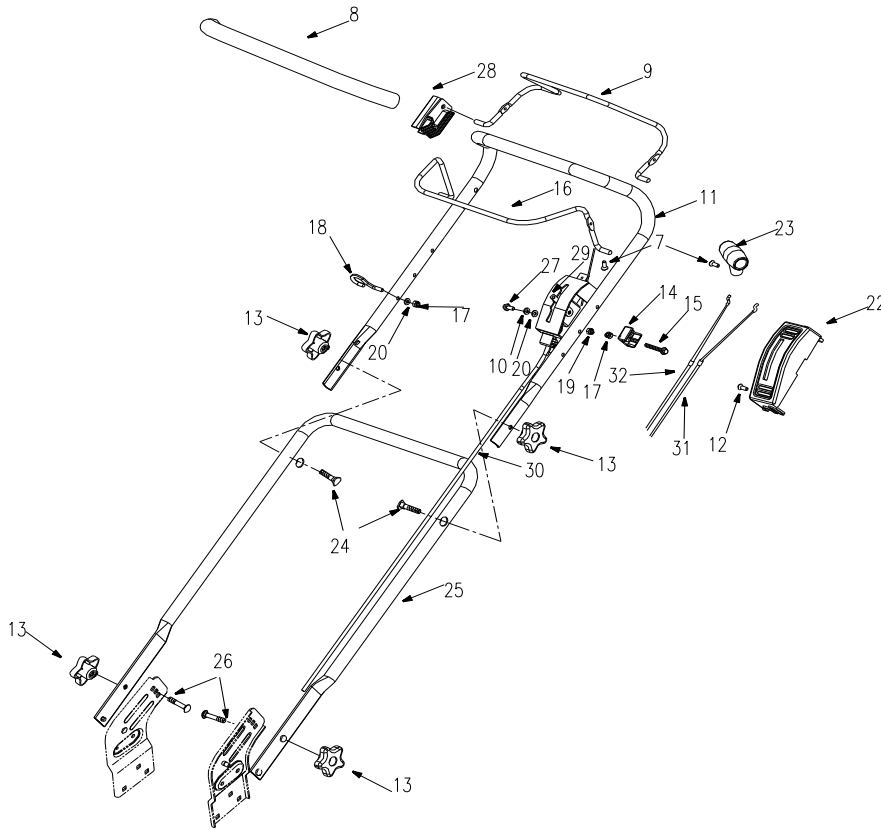

RPM 5155 V Pro

Ref.No.	Parts No.	Description	Qty
7	GB845-42130	Self Tapping Screws M4.2*13	2
8	18.6-04	Handle Grip	1
9	2003201	Drive Clutch Lever	1
10	2011343	Bellevill spring	1
11	2013302E	Upper Handlebar	1
12	B818-410	Screw M4*10	1
13	1850006B	Knob Nut M8mm	4
14	2011338	Permanent Seat	1
15	B820-635	Screw M6*35	1
16	2003101	Blade Control Handle	1
17	GB923-06	Nylon Insert Lock Nut M6mm	2
18	WORD18.6-05B	Guy Hook	1
19	GB6182-06	Nylon Insert Lock Nut M6mm	4
20	GB97.1-06	Washer 6	3
22	2011313	cover	1
23	2011314	Handle Sleeve	1
24	XSZ56-1-15	Bolt	2
25	2013301	Lower Handlebar	1
26	GB801-08025	Hex Hd. Flange Bolt M8*25mm	2
27	GB5787-06016	Hex Hd. Flange Bolt M6X16mm	1
28	2203003	Bracket	1
29	2011318	Handle	1
30	2011335	Barrows speed	1
31	2221043	Clutch Cable	1
32	2203356	Embrace Brake Arrows	1

Ref.No.	Parts No.	Description	QTY
19	B6182-6	Nylon Insert Lock Nut M6mm	4
20	B97.1-6	Washer 6	2
30	B6182-8	Looknut M8	9
37	2100350	Rod, Rear Cover	1
38	2100466	Rear Cover	1
41	2204000A	Left Bracket	1
44	2000066	Belt Cover	1
47	2012010	Mulching Plug	1
49	2011008A	Belt 3LP835 (V10*835)	1
51	B5787-840	Square Neck Bolt M8×40mm	2
55	2000019	Anti Rotation Bracket	1
56	2012820A	Deck	1
57	2000016	Mulch Cover	1
58	2013008	Side Discharge Chute	1
59	2200021	Torsion Spring	1
60	2213000	Mounting Bracket, Discharging Chute	1
61	2012004	Height Adjustment Rack	1
62	B5787-616	Hex Hd. Flange Bolt M6X16mm	2

Ref.No.	Parts No.	Description	QTY
19	B6182-6	Nylon Insert Lock Nut M6mm	10
33	B/T879-212	Spring Pin	1
62	B5787-616	Hex Hd. Flange Bolt M6X16mm	9
70	2012701A	Knob	1
71	2012703	Pressure Spring	1
72	2012702	Handle	1
75	2012710	Handle, Rear	1
76	2012720	Rear Axle Assembly	1
77	B97.1-12	Washer 12	3
78	B955-12	Washer 12	4
79	84653	GT Transmission	1
80	B/T896-9	E-Clip 9mm	2
81	1110	Wheel 11"	2
82	2200033	Pinion Gear, Right	1
83	110001	Cover	2
84	XSZ56-2-06	E-Clip 19mm	2
85	2207002A	Bearing Housing	2
86	2207003	Wheel Bearing 8806	2
87	2207001	Bushing	2
88	2007006	Bushing	1