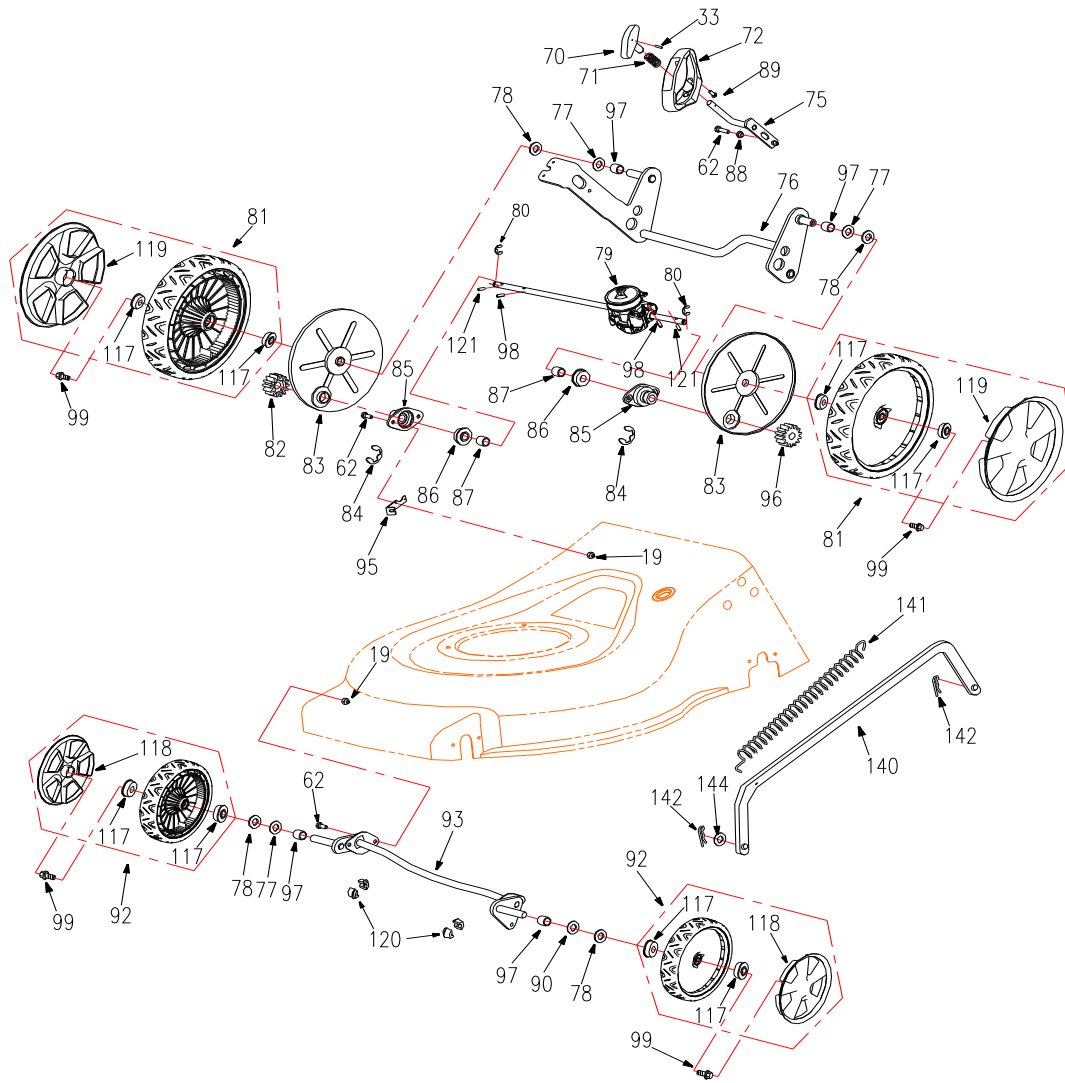

RPM 5155 V Pro

Ref.No.	Parts No.	Description	Qty
7	GB845-42130	Self Tapping Screws M4.2*13	2
8	18.6-04	Handle Grip	1
9	2003201	Drive Clutch Lever	1
10	2011343	Bellevill spring	1
11	2013302E	Upper Handlebar	1
12	B818-410	Screw M4*10	1
13	1850006B	Knob Nut M8mm	4
14	2011338	Permanent Seat	1
15	B820-635	Screw M6*35	1
16	2003101	Blade Control Handle	1
17	GB923-06	Nylon Insert Lock Nut M6mm	2
18	WORD18.6-05B	Guy Hook	1
19	GB6182-06	Nylon Insert Lock Nut M6mm	4
20	GB97.1-06	Washer 6	3
22	2011313	cover	1
23	2011314	Handle Sleeve	1
24	XSZ56-1-15	Bolt	2
25	2013301	Lower Handlebar	1
26	GB801-08025	Hex Hd. Flange Bolt M8*25mm	2
27	GB5787-06016	Hex Hd. Flange Bolt M6X16mm	1
28	2203003	Bracket	1
29	2011318	Handle	1
30	2011335	Barrows speed	1
31	2221043	Clutch Cable	1
32	2203356	Embrace Brake Arrows	1

Ref.No.	Parts No.	Description	QTY
19	B6182-6	Nylon Insert Lock Nut M6mm	4
20	B97.1-6	Washer 6	2
30	B6182-8	Looknut M8	9
37	2100350	Rod, Rear Cover	1
38	2100466	Rear Cover	1
41	2204000A	Left Bracket	1
44	2000066	Belt Cover	1
47	2012010	Mulching Plug	1
49	2011008A	Belt 3LP835 (V10*835)	1
51	B5787-840	Square Neck Bolt M8×40mm	2
55	2000019	Anti Rotation Bracket	1
56	2012820A	Deck	1
57	2000016	Mulch Cover	1
58	2013008	Side Discharge Chute	1
59	2200021	Torsion Spring	1
60	2213000	Mounting Bracket, Discharging Chute	1
61	2012004	Height Adjustment Rack	1
62	B5787-616	Hex Hd. Flange Bolt M6X16mm	2

Ref.No.	Parts No.	Description	QTY
19	B6182-6	Nylon Insert Lock Nut M6mm	10
33	B/T879-212	Spring Pin	1
62	B5787-616	Hex Hd. Flange Bolt M6X16mm	9
70	2012701A	Knob	1
71	2012703	Pressure Spring	1
72	2012702	Handle	1
75	2012710	Handle, Rear	1
76	2012720	Rear Axle Assembly	1
77	B97.1-12	Washer 12	3
78	B955-12	Washer 12	4
79	84653	GT Transmission	1
80	B/T896-9	E-Clip 9mm	2
81	1110	Wheel 11"	2
82	2200033	Pinion Gear, Right	1
83	110001	Cover	2
84	XSZ56-2-06	E-Clip 19mm	2
85	2207002A	Bearing Housing	2
86	2207003	Wheel Bearing 8806	2
87	2207001	Bushing	2
88	2007006	Bushing	1