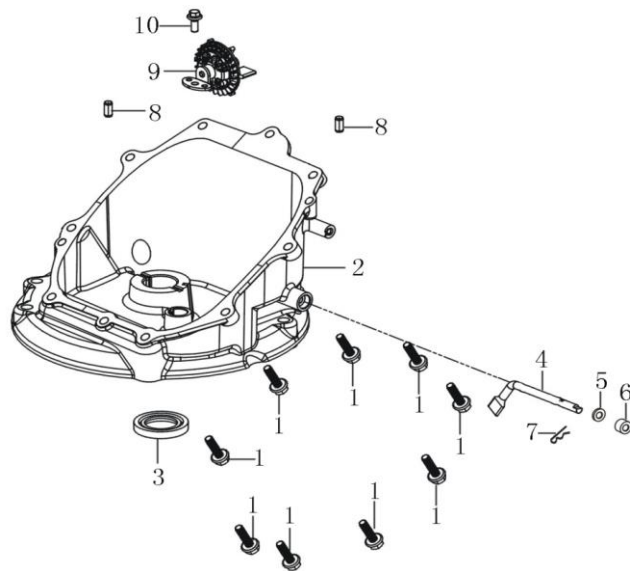

Crankcase cover

Pozice	Obj.číslo	Popis	Množství			
1	380140103-0004	Hexagon bolt with flange	9			
2	110820198-0001	Crankcase cover	1			
3	380650347-0001	Oil seal	1			
4	171630031-0001	Speed regulating arm	1			
5	380450527-0001	Flat washer	1			
6	380650338-0001	Oil seal	1			
7	381350004-0001	Pin clip	1			
8	380600241-0001	ocation pin	2			
9	171750039-0001	Components of governor gear	1			
10	380140167-0002	Hexagon bolt with flange	1