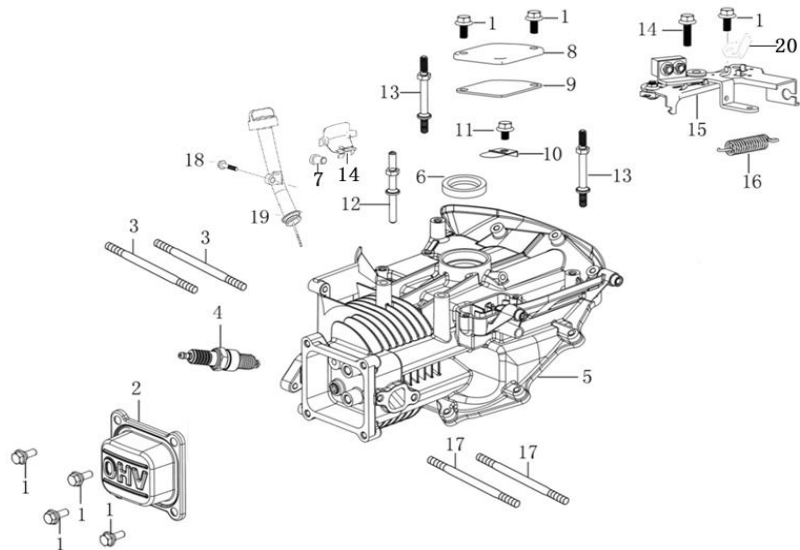

Ref.No.	Parts No.	Description	QTY
19	B6182-6	Nylon Insert Lock Nut M6mm	10
33	B/T879-212	Spring Pin	1
62	B5787-616	Hex Hd. Flange Bolt M6X16mm	9
70	2012701A	Knob	1
71	2012703	Pressure Spring	1
72	2012702	Handle	1
75	2012710	Handle, Rear	1
76	2012720	Rear Axle Assembly	1
77	B97.1-12	Washer 12	3
78	B955-12	Washer 12	4
79	84653	GT Transmission	1
80	B/T896-9	E-Clip 9mm	2
81	1110	Wheel 11"	2
82	2200033	Pinion Gear, Right	1
83	110001	Cover	2
84	XSZ56-2-06	E-Clip 19mm	2
85	2207002A	Bearing Housing	2
86	2207003	Wheel Bearing 8806	2
87	2207001	Bushing	2
88	2007006	Bushing	1

Ref.No.	Parts No.	Description	Qty
101	1819002	Bushing	1
102	2011342	Washer	1
103	XSZ56-2-20	Woodruff key	1
104	86067	Pully	1
105	2016012A	Blade Adaptor	1
106	2000002D	Blade	1
107	XSZ56-2-17	Washer	1
108	2016021	Washer	1
116	2200010	Bolt	1

CRANK CASE

Pozice	Obj.číslo	Popis		
			Množství	
1	380140067-0003	Hexagon bolt with flange	7	
2	120230224-0001	Cylinder head cover	1	
3	380180147-0001	Stud	2	
4	270960089-0001	Spark plug	1	
5	110810510-0001	Crankcase body	1	
6	380650347-0001	Oil seal	1	
7	380822360-0001	Bushing	1	
8	110840041-0001	CAP,BREATHER CHAMBER	1	
9	110850030-0002	PACKING, BREATHER CHAMBER	1	
10	140250026-0001	Leaf valve	1	
11	380140039-0003	Hexagon bolt with flange	1	
12	380850016-0001	Stay stud	1	
13	380850010-0001	Stay stud	2	
14	160200075-0001	Side plate	1	

Pozice	Obj.číslo	Popis	Množství	
15	293030023-0001	Engine brake		1
16	381140582-0001	Tension spring		1
17	380180210-0001	Stud		2
18	380140100-0003	Hexagon bolt with flange		1
19	110690125-0005	Oil rule combination		1
20	160200082-0001	Side plate		1