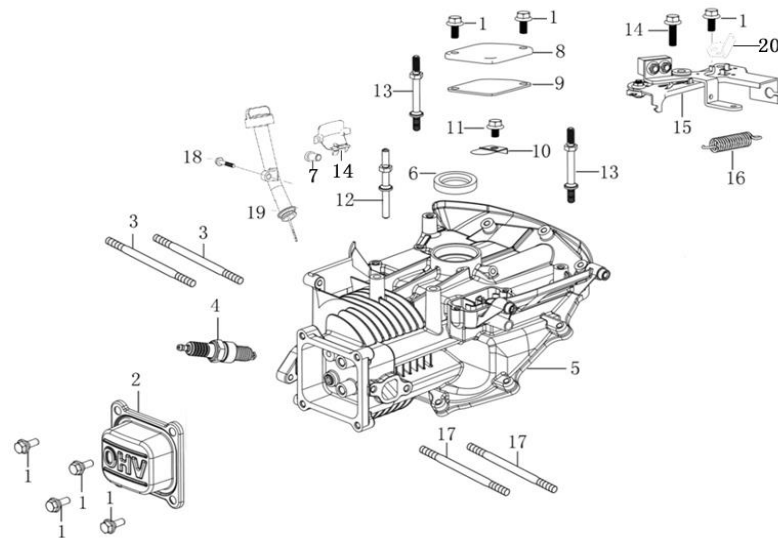

CRANK CASE

Pozice	Obj.číslo	Popis		
			Množství	
1	380140067-0003	Hexagon bolt with flange	7	
2	120230224-0001	Cylinder head cover	1	
3	380180147-0001	Stud	2	
4	270960089-0001	Spark plug	1	
5	110810510-0001	Crankcase body	1	
6	380650347-0001	Oil seal	1	
7	380822360-0001	Bushing	1	
8	110840041-0001	CAP,BREATHER CHAMBER	1	
9	110850030-0002	PACKING, BREATHER CHAMBER	1	
10	140250026-0001	Leaf valve	1	
11	380140039-0003	Hexagon bolt with flange	1	
12	380850016-0001	Stay stud	1	
13	380850010-0001	Stay stud	2	
14	160200075-0001	Side plate	1