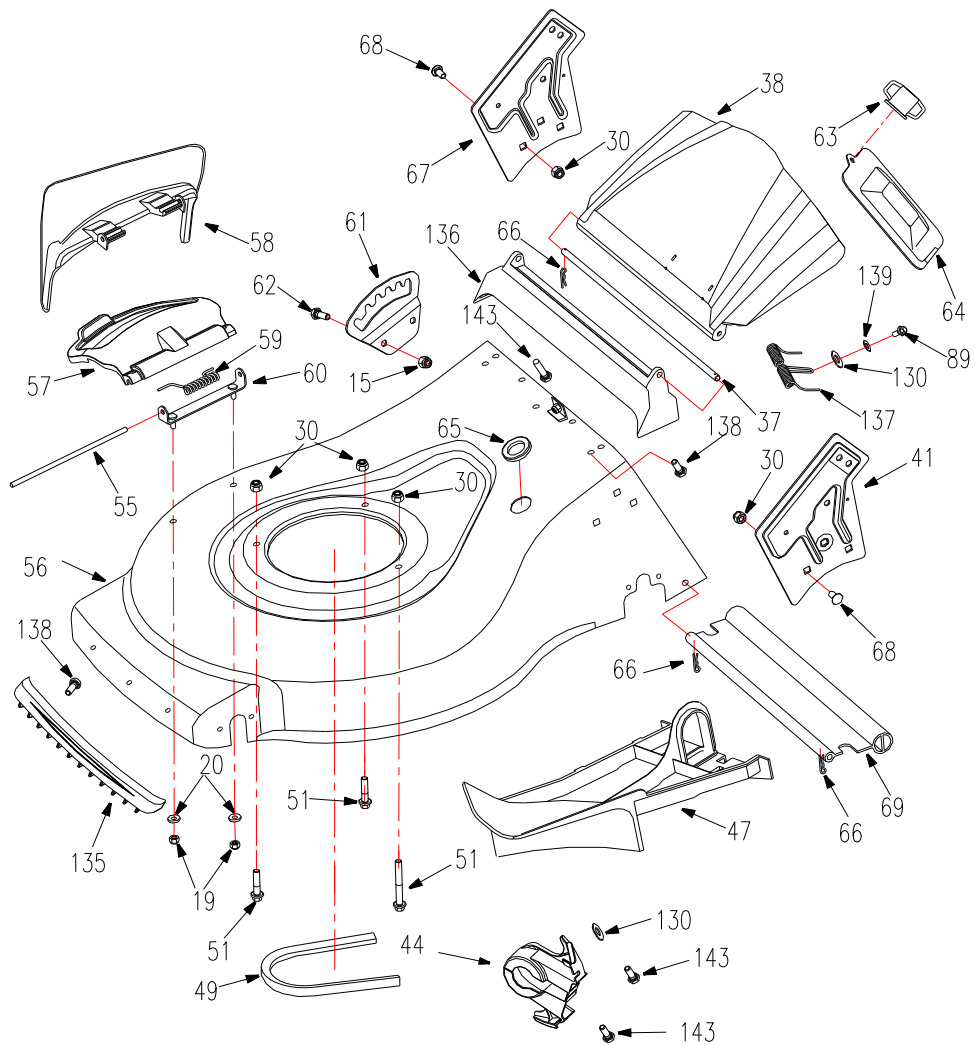

RPM 5155 V Pro

Ref.No.	Parts No.	Description	Qty
7	GB845-42130	Self Tapping Screws M4.2*13	2
8	18.6-04	Handle Grip	1
9	2003201	Drive Clutch Lever	1
10	2011343	Bellevill spring	1
11	2013302E	Upper Handlebar	1
12	B818-410	Screw M4*10	1
13	1850006B	Knob Nut M8mm	4
14	2011338	Permanent Seat	1
15	B820-635	Screw M6*35	1
16	2003101	Blade Control Handle	1
17	GB923-06	Nylon Insert Lock Nut M6mm	2
18	WORD18.6-05B	Guy Hook	1
19	GB6182-06	Nylon Insert Lock Nut M6mm	4
20	GB97.1-06	Washer 6	3
22	2011313	cover	1
23	2011314	Handle Sleeve	1
24	XSZ56-1-15	Bolt	2
25	2013301	Lower Handlebar	1
26	GB801-08025	Hex Hd. Flange Bolt M8*25mm	2
27	GB5787-06016	Hex Hd. Flange Bolt M6X16mm	1
28	2203003	Bracket	1
29	2011318	Handle	1
30	2011335	Barrows speed	1
31	2221043	Clutch Cable	1
32	2203356	Embrace Brake Arrows	1

Ref.No.	Parts No.	Description	QTY
19	B6182-6	Nylon Insert Lock Nut M6mm	4
20	B97.1-6	Washer 6	2
30	B6182-8	Looknut M8	9
37	2100350	Rod, Rear Cover	1
38	2100466	Rear Cover	1
41	2204000A	Left Bracket	1
44	2000066	Belt Cover	1
47	2012010	Mulching Plug	1
49	2011008A	Belt 3LP835 (V10*835)	1
51	B5787-840	Square Neck Bolt M8×40mm	2
55	2000019	Anti Rotation Bracket	1
56	2012820A	Deck	1
57	2000016	Mulch Cover	1
58	2013008	Side Discharge Chute	1
59	2200021	Torsion Spring	1
60	2213000	Mounting Bracket, Discharging Chute	1
61	2012004	Height Adjustment Rack	1
62	B5787-616	Hex Hd. Flange Bolt M6X16mm	2

Ref.No.	Parts No.	Description	QTY
19	B6182-6	Nylon Insert Lock Nut M6mm	10
33	B/T879-212	Spring Pin	1
62	B5787-616	Hex Hd. Flange Bolt M6X16mm	9
70	2012701A	Knob	1
71	2012703	Pressure Spring	1
72	2012702	Handle	1
75	2012710	Handle, Rear	1
76	2012720	Rear Axle Assembly	1
77	B97.1-12	Washer 12	3
78	B955-12	Washer 12	4
79	84653	GT Transmission	1
80	B/T896-9	E-Clip 9mm	2
81	1110	Wheel 11"	2
82	2200033	Pinion Gear, Right	1
83	110001	Cover	2
84	XSZ56-2-06	E-Clip 19mm	2
85	2207002A	Bearing Housing	2
86	2207003	Wheel Bearing 8806	2
87	2207001	Bushing	2
88	2007006	Bushing	1