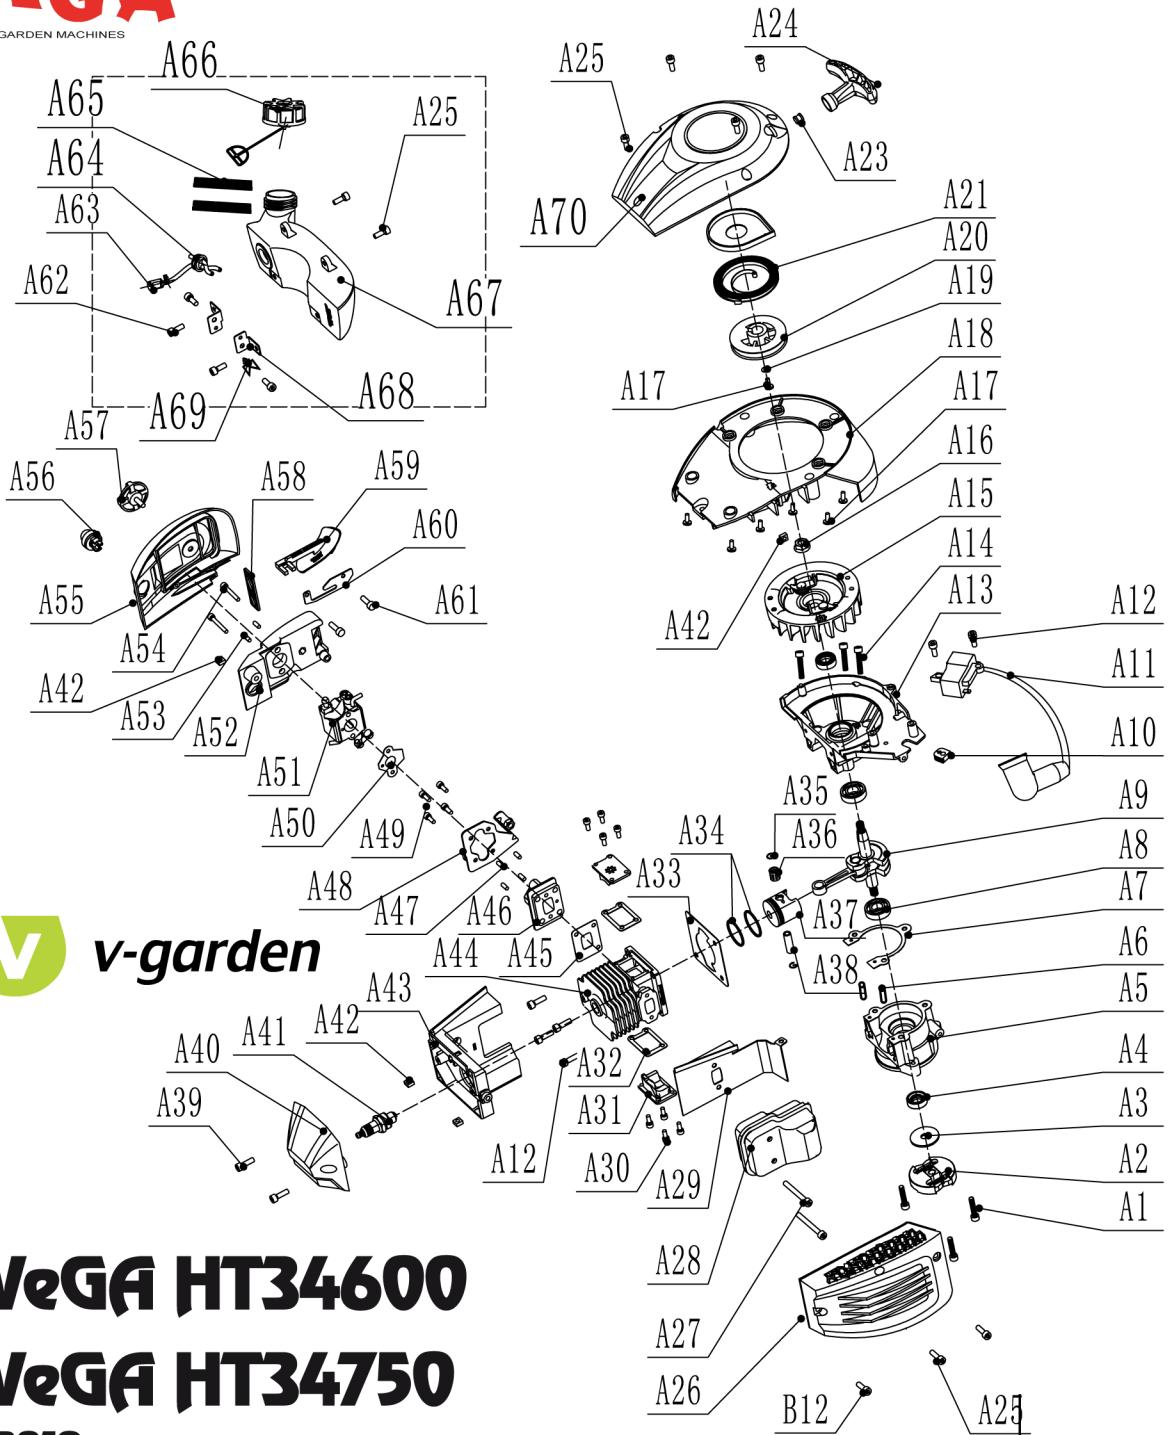

v-garden

VeGA HT34600

VeGA HT34750

2019