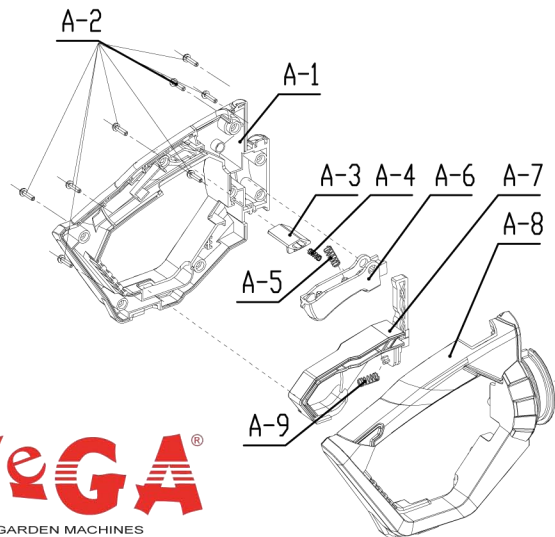

**VeGA®**  
GARDEN MACHINES

**VeGA 40HTZ3 40V**  
**r.v. 2020**

No.	ID zboží	Název
<b>A</b>	<b>Part A</b>	
A-01	HT103100010	Left Handle Assy
A-02	B3058B00000	Screw
A-03	CS103800013	Auto Switch
A-04	CS103C00000	Spring
A-05	CS103D00000	Spring
A-06	CS103700013	Switch Plate
A-07	HT103300013	Block
A-08	HT103200010	Right Handle Assy
A-09	HT103800000	Spring

No.	ID zboží	Název
<b>B</b>	<b>Part B</b>	
B-01	HT103470000	PCB Assy
B-02	HT103440000	Micro Switch
B-03	B3035B00000	Screw
B-04	HT103500000	Start Board
B-05	ST101A00013	Indication Panel
B-06	CS103B00000	Lampshad
B-07	E102D000000	Battery insertion Assy
B-08	HT103460000	Electrical Inductance
B-09	HT103600000	Wire

No.	ID zboží	Název
<b>C</b>	<b>Part C</b>	
C-01	HT104B00000	Motor
C-02	HT101600000	Motor Gear
C-03	B2029W00000	Nut
C-04	HT101100010	Central Bracket
C-05	B0025W00000	bearing
C-06	B5027B00000	Washer
C-07	B3067B00000	Washer Assy
C-08	HT101300000	Reduction Gear shaft
C-09	HT101700000	Duplicate Gear
C-10	B0026W00000	608-2Z Bearing
C-11	HT101400000	Drive Shaft
C-12	B9011B00000	circlip for shaft
C-13	HT102100000	23" Blade Assy
C-13-1	HT102300000	Big Gear Wheel
C-14	B5050W00000	Washer
C-15	B0027W00000	626-2Z Bearing
C-16	HT101200010	Central Bracket Cover
C-17	B3008B00000	Screw
C-18	B6003B00000	Spring Washer
C-19	HT101900000	Blade Washer
C-20	HT101800000	Blade Gasket
C-21	HT102200010	23" Blade Guard

No.	ID zboží	Název
<b>D</b>	<b>Part D</b>	
D-01	HT104100010	Left Casing
D-01-1	HT104300055	Left Decoration cover
D-01-2	B3057B00000	Screw
D-02	HT104500063	shield
D-03	B2030W00000	Nut
D-04	B3068B00000	Screw
D-05	CS103H00000	Spring
D-06	CS103G00000	Spring
D-07	CS103F00013	Buckle
D-08	HT104200010	Right Casing
D-08-1	HT104400055	Right Decoration Cover
D-09	HT104700010	sub-controller Frame
D-10	HT104800013	sub-controller Rockshaft
D-11	B5025W00000	Washer
D-12	HT104900010	Sub-controll left cover
D-13	HT104A00010	Sub-controll Right Cover
D-14	B3069B00000	Washer Assy