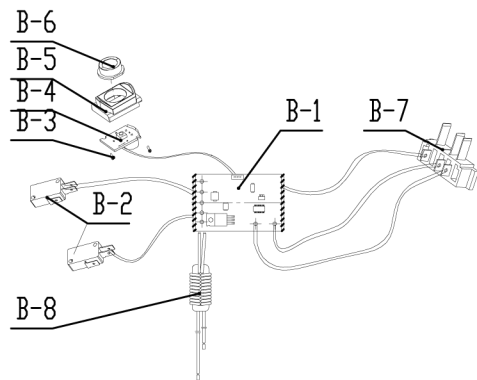

**VeGA®**  
GARDEN MACHINES

**VeGA 40HTZ3 40V**  
**r.v. 2020**

No.	ID zboží	Název
<b>A</b>	<b>Part A</b>	
A-01	HT103100010	Left Handle Assy
A-02	B3058B00000	Screw
A-03	CS103800013	Auto Switch
A-04	CS103C00000	Spring
A-05	CS103D00000	Spring
A-06	CS103700013	Switch Plate
A-07	HT103300013	Block
A-08	HT103200010	Right Handle Assy
A-09	HT103800000	Spring

No.	ID zboží	Název
<b>B</b>	<b>Part B</b>	
B-01	HT103470000	PCB Assy
B-02	HT103440000	Micro Switch
B-03	B3035B00000	Screw
B-04	HT103500000	Start Board
B-05	ST101A00013	Indication Panel
B-06	CS103B00000	Lampshad
B-07	E102D000000	Battery insertion Assy
B-08	HT103460000	Electrical Inductance
B-09	HT103600000	Wire

No.	ID zboží	Název
<b>C</b>	<b>Part C</b>	
C-01	HT104B00000	Motor
C-02	HT101600000	Motor Gear
C-03	B2029W00000	Nut
C-04	HT101100010	Central Bracket
C-05	B0025W00000	bearing
C-06	B5027B00000	Washer
C-07	B3067B00000	Washer Assy
C-08	HT101300000	Reduction Gear shaft
C-09	HT101700000	Duplicate Gear
C-10	B0026W00000	608-2Z Bearing
C-11	HT101400000	Drive Shaft
C-12	B9011B00000	circlip for shaft
C-13	HT102100000	23" Blade Assy
C-13-1	HT102300000	Big Gear Wheel
C-14	B5050W00000	Washer
C-15	B0027W00000	626-2Z Bearing
C-16	HT101200010	Central Bracket Cover
C-17	B3008B00000	Screw
C-18	B6003B00000	Spring Washer
C-19	HT101900000	Blade Washer
C-20	HT101800000	Blade Gasket
C-21	HT102200010	23" Blade Guard

No.	ID zboží	Název
<b>D</b>	<b>Part D</b>	
D-01	HT104100010	Left Casing
D-01-1	HT104300055	Left Decoration cover
D-01-2	B3057B00000	Screw
D-02	HT104500063	shield
D-03	B2030W00000	Nut
D-04	B3068B00000	Screw
D-05	CS103H00000	Spring
D-06	CS103G00000	Spring
D-07	CS103F00013	Buckle
D-08	HT104200010	Right Casing
D-08-1	HT104400055	Right Decoration Cover
D-09	HT104700010	sub-controller Frame
D-10	HT104800013	sub-controller Rockshaft
D-11	B5025W00000	Washer
D-12	HT104900010	Sub-controll left cover
D-13	HT104A00010	Sub-controll Right Cover
D-14	B3069B00000	Washer Assy