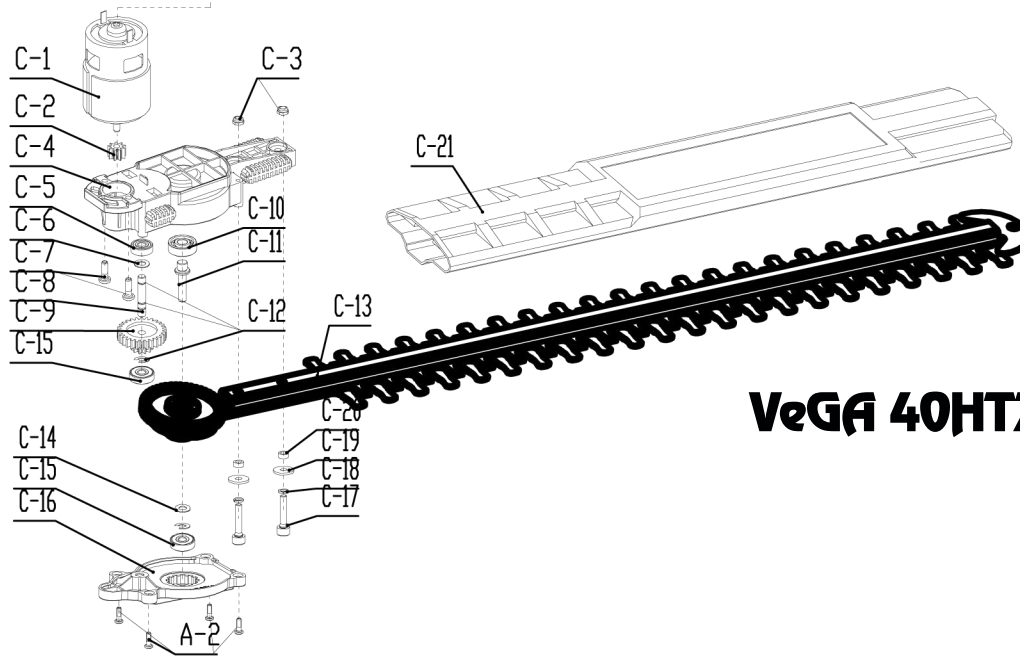

**VeGA®**  
GARDEN MACHINES

**VeGA 40HTZ3 40V**  
**r.v. 2020**

No.	ID zboží	Název
<b>A</b>	<b>Part A</b>	
A-01	HT103100010	Left Handle Assy
A-02	B3058B00000	Screw
A-03	CS103800013	Auto Switch
A-04	CS103C00000	Spring
A-05	CS103D00000	Spring
A-06	CS103700013	Switch Plate
A-07	HT103300013	Block
A-08	HT103200010	Right Handle Assy
A-09	HT103800000	Spring

No.	ID zboží	Název
<b>B</b>	<b>Part B</b>	
B-01	HT103470000	PCB Assy
B-02	HT103440000	Micro Switch
B-03	B3035B00000	Screw
B-04	HT103500000	Start Board
B-05	ST101A00013	Indication Panel
B-06	CS103B00000	Lampshad
B-07	E102D000000	Battery insertion Assy
B-08	HT103460000	Electrical Inductance
B-09	HT103600000	Wire

No.	ID zboží	Název
<b>C</b>	<b>Part C</b>	
C-01	HT104B00000	Motor
C-02	HT101600000	Motor Gear
C-03	B2029W00000	Nut
C-04	HT101100010	Central Bracket
C-05	B0025W00000	bearing
C-06	B5027B00000	Washer
C-07	B3067B00000	Washer Assy
C-08	HT101300000	Reduction Gear shaft
C-09	HT101700000	Duplicate Gear
C-10	B0026W00000	608-2Z Bearing
C-11	HT101400000	Drive Shaft
C-12	B9011B00000	circlip for shaft
C-13	HT102100000	23" Blade Assy
C-13-1	HT102300000	Big Gear Wheel
C-14	B5050W00000	Washer
C-15	B0027W00000	626-2Z Bearing
C-16	HT101200010	Central Bracket Cover
C-17	B3008B00000	Screw
C-18	B6003B00000	Spring Washer
C-19	HT101900000	Blade Washer
C-20	HT101800000	Blade Gasket
C-21	HT102200010	23" Blade Guard

No.	ID zboží	Název
<b>D</b>	<b>Part D</b>	
D-01	HT104100010	Left Casing
D-01-1	HT104300055	Left Decoration cover
D-01-2	B3057B00000	Screw
D-02	HT104500063	shield
D-03	B2030W00000	Nut
D-04	B3068B00000	Screw
D-05	CS103H00000	Spring
D-06	CS103G00000	Spring
D-07	CS103F00013	Buckle
D-08	HT104200010	Right Casing
D-08-1	HT104400055	Right Decoration Cover
D-09	HT104700010	sub-controller Frame
D-10	HT104800013	sub-controller Rockshaft
D-11	B5025W00000	Washer
D-12	HT104900010	Sub-controll left cover
D-13	HT104A00010	Sub-controll Right Cover
D-14	B3069B00000	Washer Assy