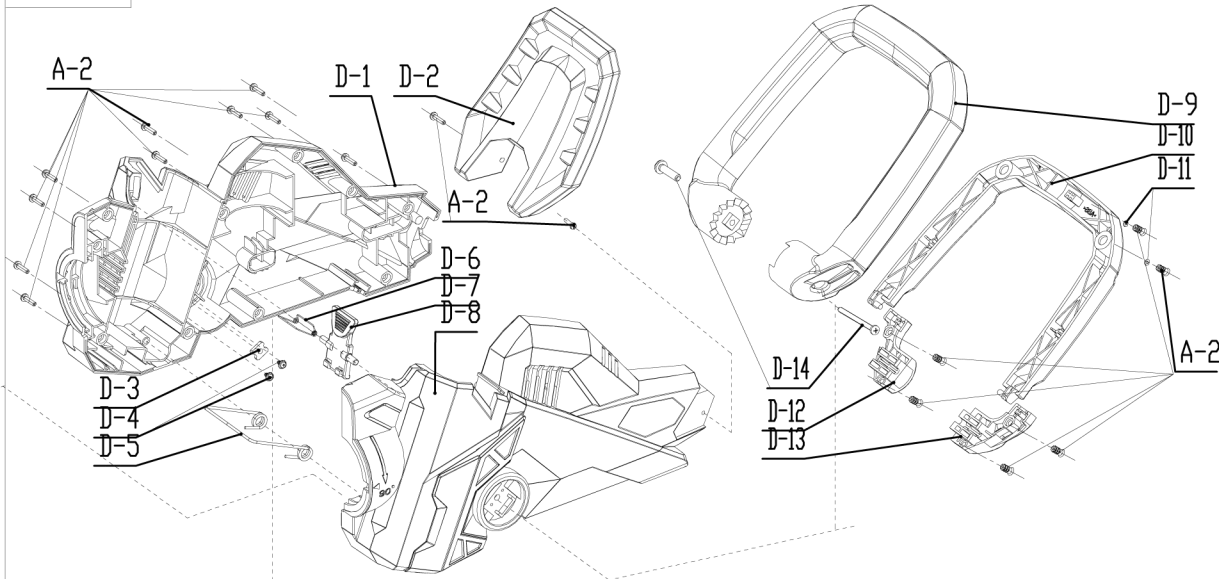

**VeGA®**  
GARDEN MACHINES

**VeGA 40HTZ3 40V**  
**r.v. 2020**

No.	ID zboží	Název
<b>A</b>	<b>Part A</b>	
A-01	HT103100010	Left Handle Assy
A-02	B3058B00000	Screw
A-03	CS103800013	Auto Switch
A-04	CS103C00000	Spring
A-05	CS103D00000	Spring
A-06	CS103700013	Switch Plate
A-07	HT103300013	Block
A-08	HT103200010	Right Handle Assy
A-09	HT103800000	Spring

No.	ID zboží	Název
<b>B</b>	<b>Part B</b>	
B-01	HT103470000	PCB Assy
B-02	HT103440000	Micro Switch
B-03	B3035B00000	Screw
B-04	HT103500000	Start Board
B-05	ST101A00013	Indication Panel
B-06	CS103B00000	Lampshad
B-07	E102D000000	Battery insertion Assy
B-08	HT103460000	Electrical Inductance
B-09	HT103600000	Wire

No.	ID zboží	Název
<b>C</b>	<b>Part C</b>	
C-01	HT104B00000	Motor
C-02	HT101600000	Motor Gear
C-03	B2029W00000	Nut
C-04	HT101100010	Central Bracket
C-05	B0025W00000	bearing
C-06	B5027B00000	Washer
C-07	B3067B00000	Washer Assy
C-08	HT101300000	Reduction Gear shaft
C-09	HT101700000	Duplicate Gear
C-10	B0026W00000	608-2Z Bearing
C-11	HT101400000	Drive Shaft
C-12	B9011B00000	circlip for shaft
C-13	HT102100000	23" Blade Assy
C-13-1	HT102300000	Big Gear Wheel
C-14	B5050W00000	Washer
C-15	B0027W00000	626-2Z Bearing
C-16	HT101200010	Central Bracket Cover
C-17	B3008B00000	Screw
C-18	B6003B00000	Spring Washer
C-19	HT101900000	Blade Washer
C-20	HT101800000	Blade Gasket
C-21	HT102200010	23" Blade Guard

No.	ID zboží	Název
<b>D</b>	<b>Part D</b>	
D-01	HT104100010	Left Casing
D-01-1	HT104300055	Left Decoration cover
D-01-2	B3057B00000	Screw
D-02	HT104500063	shield
D-03	B2030W00000	Nut
D-04	B3068B00000	Screw
D-05	CS103H00000	Spring
D-06	CS103G00000	Spring
D-07	CS103F00013	Buckle
D-08	HT104200010	Right Casing
D-08-1	HT104400055	Right Decoration Cover
D-09	HT104700010	sub-controller Frame
D-10	HT104800013	sub-controller Rockshaft
D-11	B5025W00000	Washer
D-12	HT104900010	Sub-controll left cover
D-13	HT104A00010	Sub-controll Right Cover
D-14	B3069B00000	Washer Assy