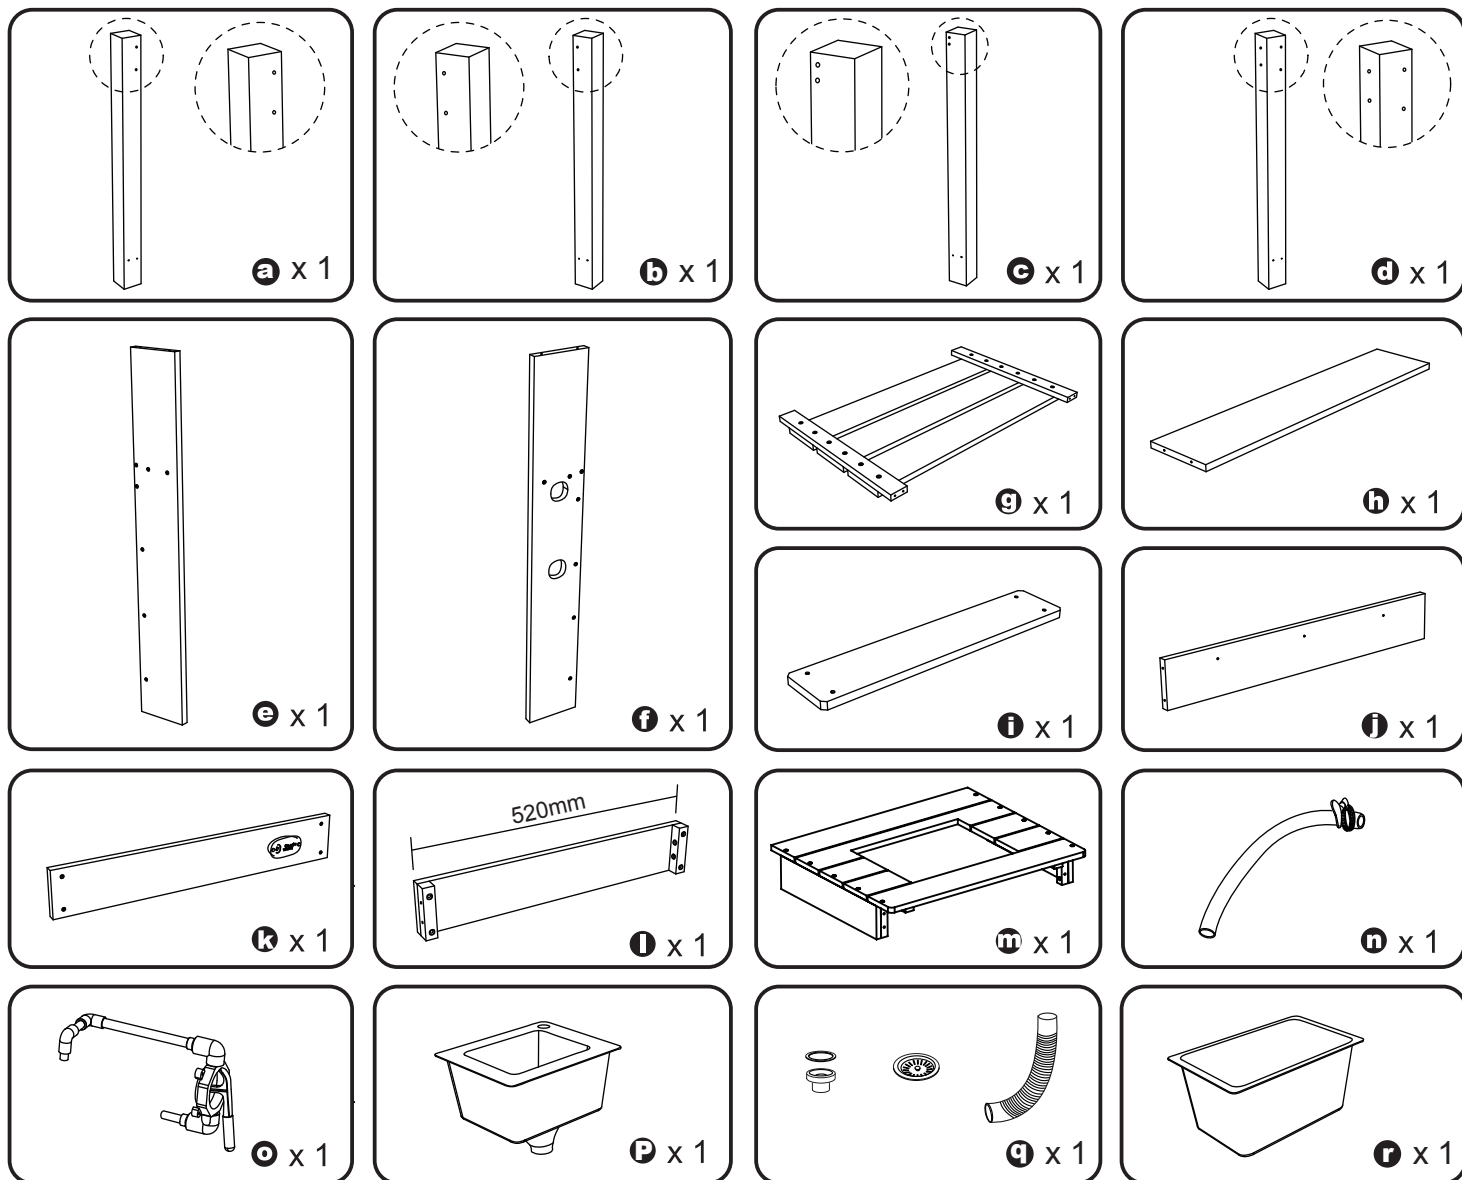

Assembly Instruction

Please use electric screw driver for assembly.
请用电钻组装。

WARNING:

- Assembly by an adult.
本产品需成人组装。
- Small parts not for child or any individuals who have a tendency to place inedible objects in their mouths.
本产品组装前含有小物件，请在组装前不要让小朋友接近，防止小物件被小朋友误食，组装完成后才能提供给小朋友使用。
- This products contain sharp points and should be assembled by adult only.
本产品配件中可能存在尖点，请在组装时不要让小朋友接触。
- Please follow the installation direction to assembling.
请严格按照此说明书安装步骤组装。

 **Classic**
WORLD
70013