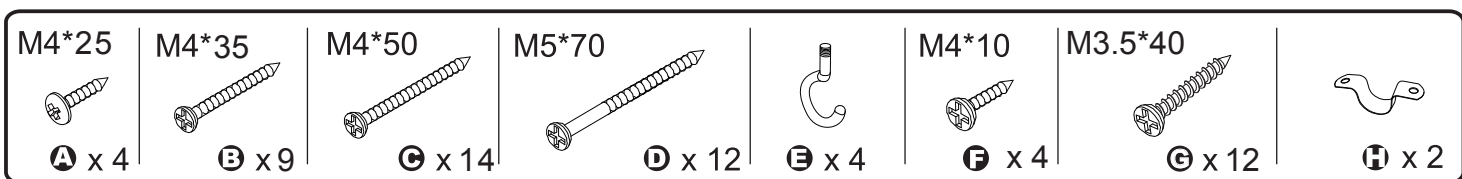

Assembly Instruction

Please use electric screw driver for assembly.
请用电钻组装。

WARNING:

- Assembly by an adult.
本产品需成人组装。
- Small parts not for child or any individuals who have a tendency to place inedible objects in their mouths.
本产品组装前含有小物件，请在组装前不要让小朋友接近，防止小物件被小朋友误食，组装完成后才能提供给小朋友使用。
- This products contain sharp points and should be assembled by adult only.
本产品配件中可能存在尖点，请在组装时不要让小朋友接触。
- Please follow the installation direction to assembling.
请严格按照此说明书安装步骤组装。

 **Classic**
WORLD
70013