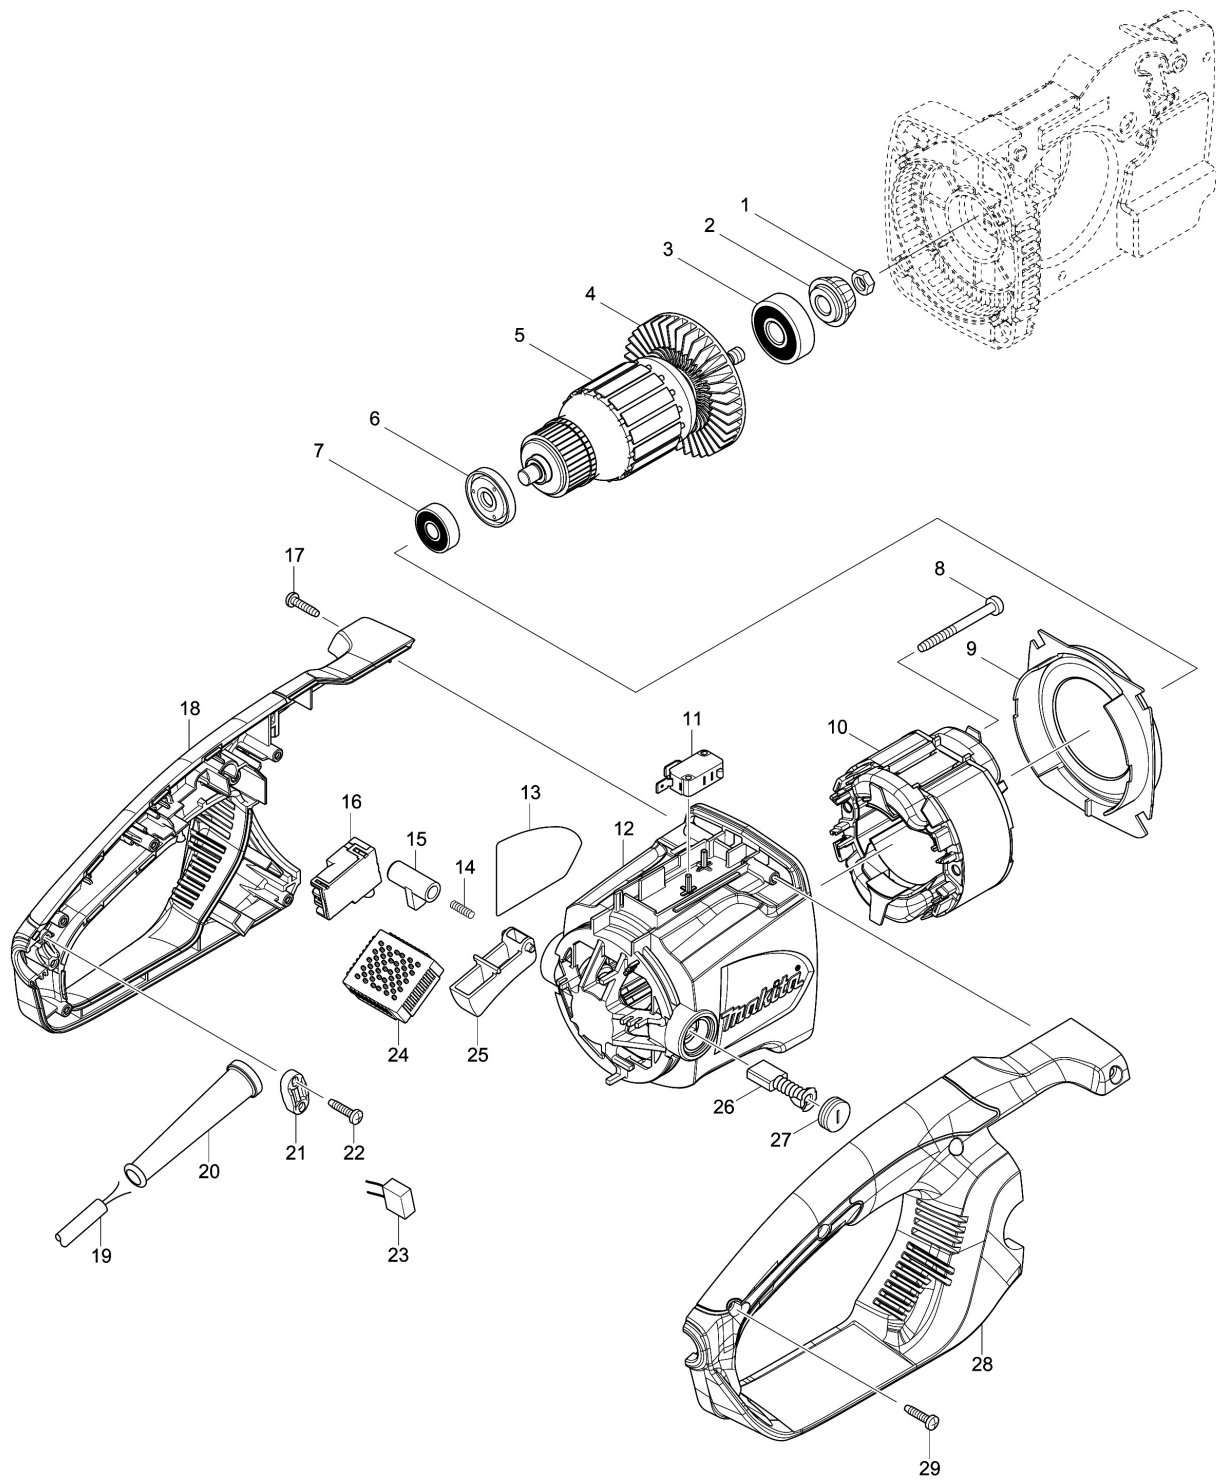

Model No.UC3551A ELECTRIC CHAIN SAW 350MM