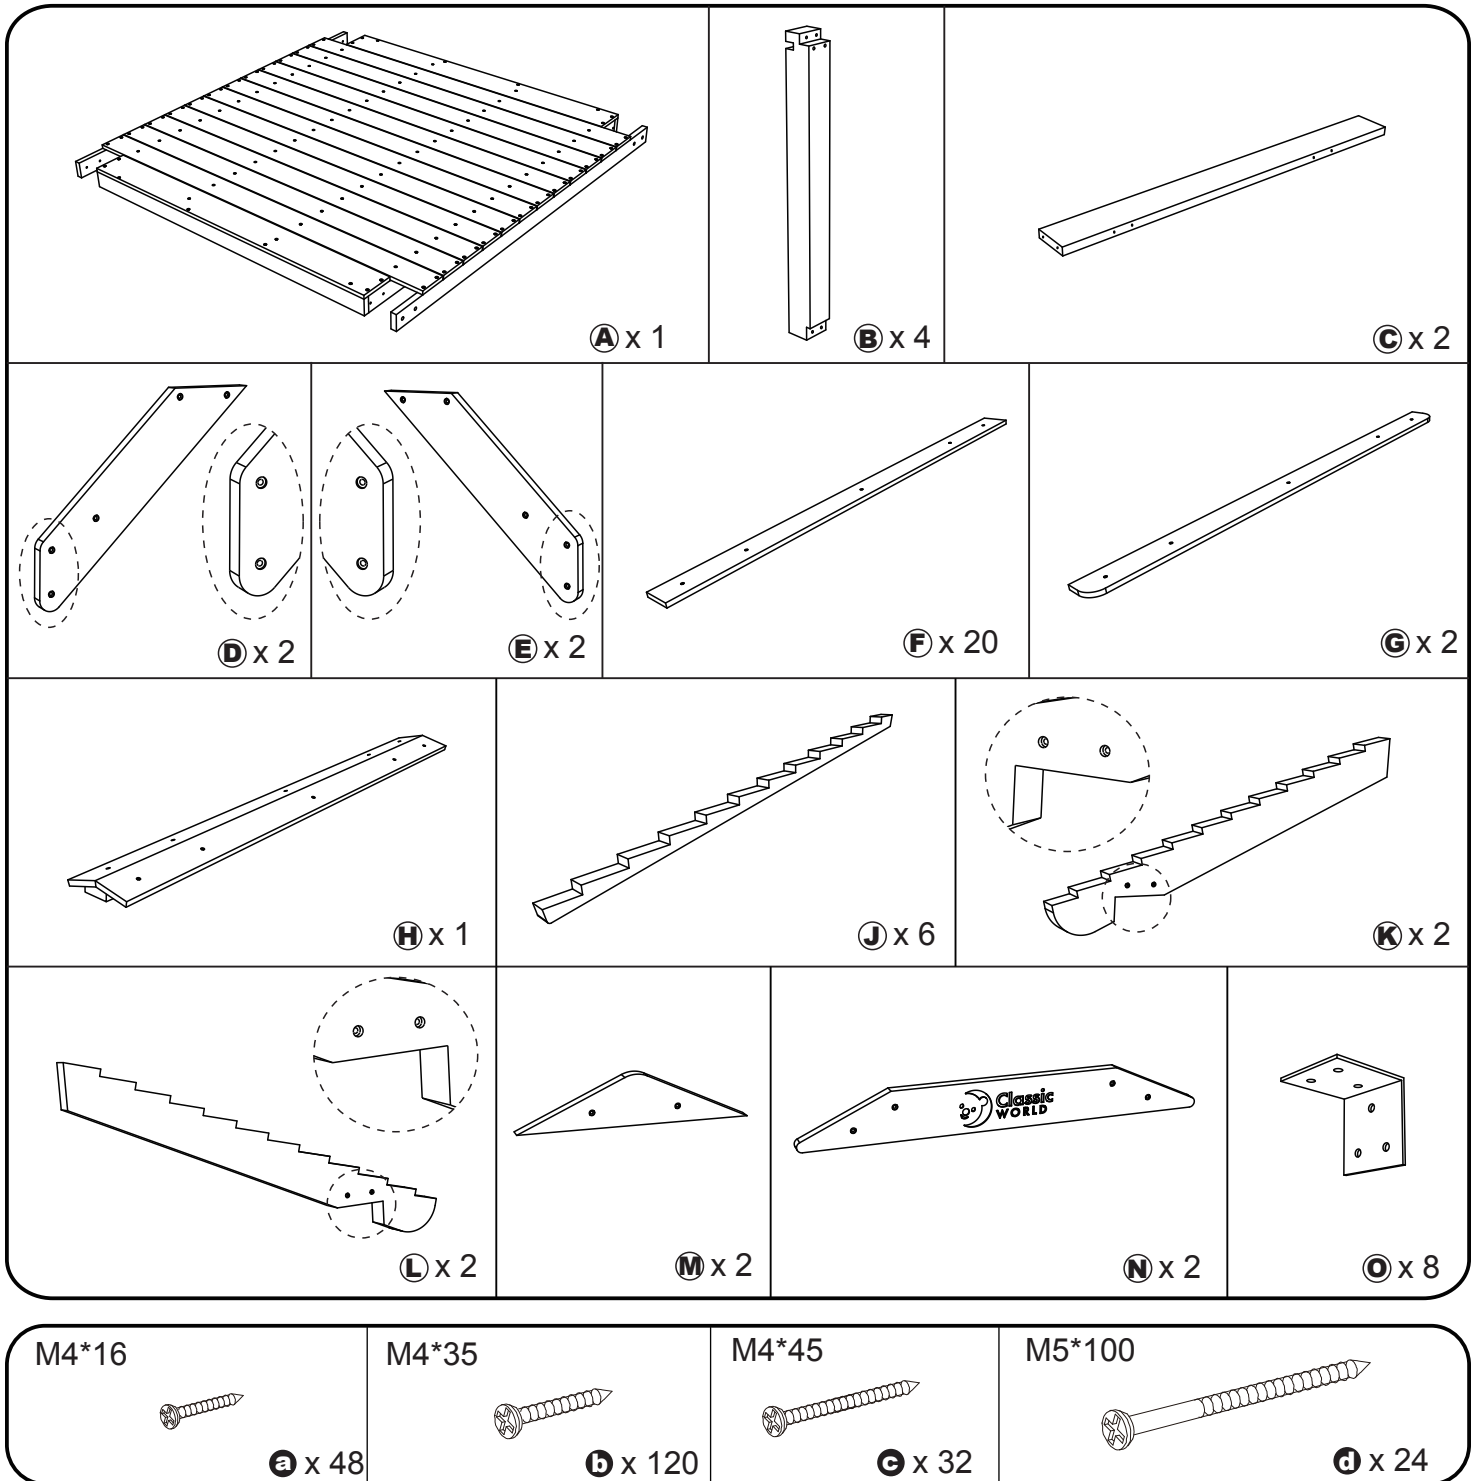

Assembly Instruction

WARNING:

- Assembly by an adult.
本产品需成人组装。
- Small parts not for child or any individuals who have a tendency to place inedible objects in their mouths.
本产品组装前含有小物件，请在组装前不要让小朋友接近，防止小物件被小朋友误食，组装完成后才能提供给小朋友使用。
- This products contain sharp points and should be assembled by adult only.
本产品配件中可能存在尖点，请在组装时不要让小朋友接触。
- Please follow the installation direction to assembling.
请严格按照此说明书安装步骤组装。

5

6

7

8