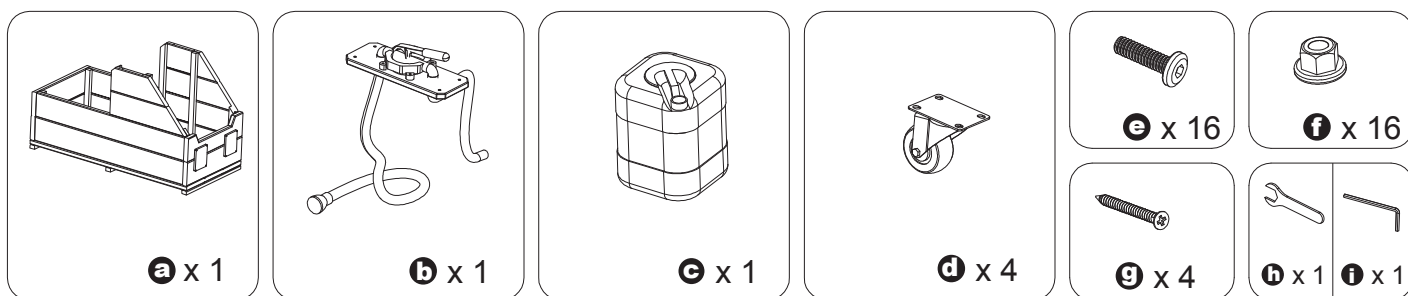

Assembly Instruction

WARNING:

- Assembly by an adult.
本产品需成人组装。
- Small parts not for child or any individuals who have a tendency to place inedible objects in their mouths.
本产品组装前含有小物件，请在组装前不要让小朋友接近，防止小物件被小朋友误食，组装完成后才能提供给小朋友使用。
- This products contain sharp points and should be assembled by adult only.
本产品配件中可能存在尖点，请在组装时不要让小朋友接触。
- Please follow the installation direction to assembling.
请严格按照此说明书安装步骤组装。