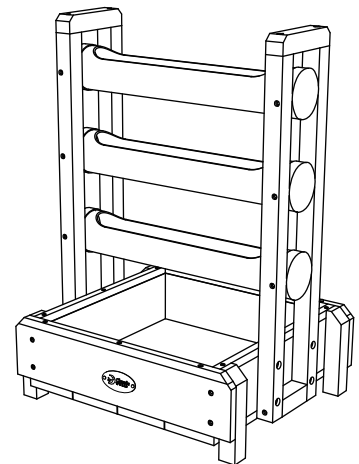

# Assembly Instruction

M6x40

**a** x 8

**b** x 1

**1**

**2**

## WARNING:

- Assembly by an adult.  
本产品需成人组装。
- Small parts not for child or any individuals who have a tendency to place inedible objects in their mouths.  
本产品组装前含有小物件，请在组装前不要让小朋友接近，防止小物件被小朋友误食，组装完成后才能提供给小朋友使用。
- This products contain sharp points and should be assembled by adult only.  
本产品配件中可能存在尖点，请在组装时不要让小朋友接触。
- Please follow the installation direction to assembling.  
请严格按照此说明书安装步骤组装。