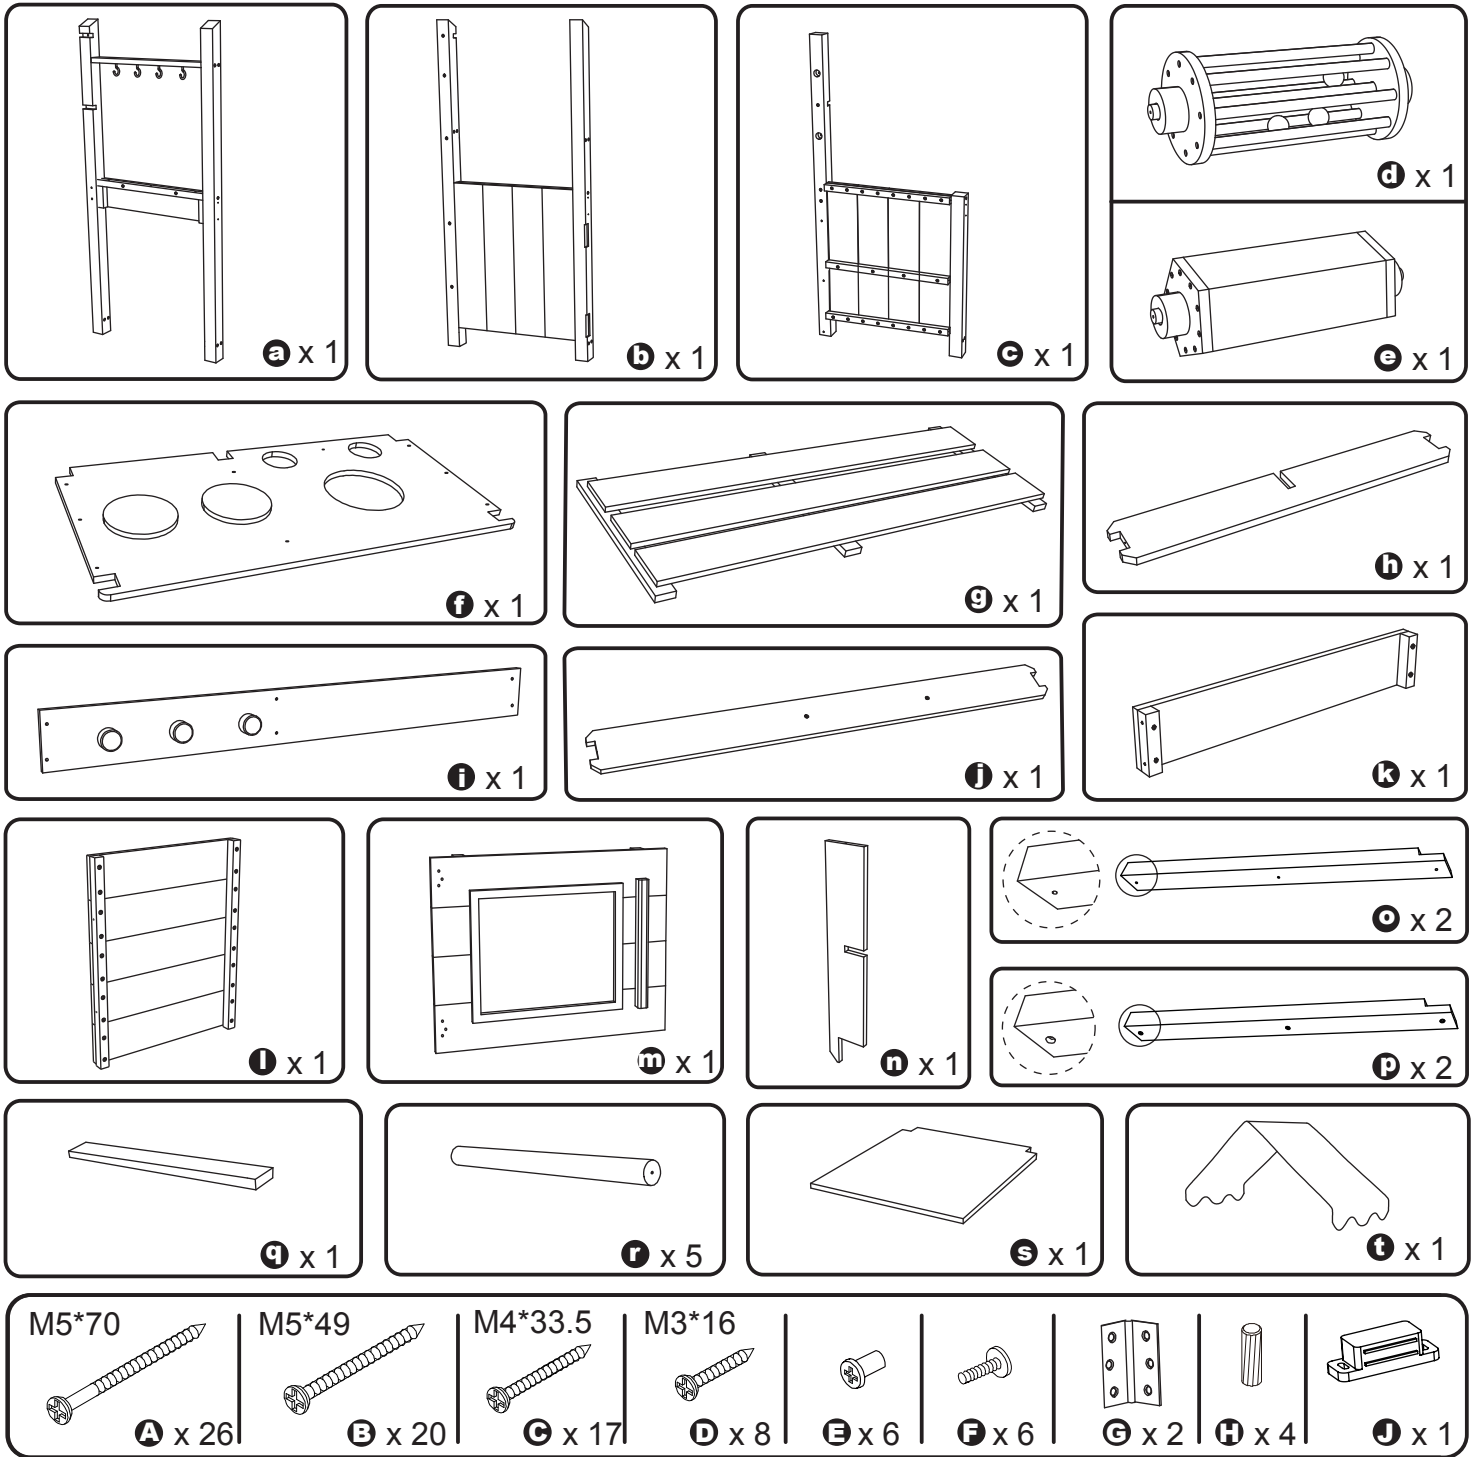

# Assembly Instruction

## WARNING:

- Assembly by an adult.  
本产品需成人组装。
- Small parts not for child or any individuals who have a tendency to place inedible objects in their mouths.  
本产品组装前含有小物件，请在组装前不要让小朋友接近，防止小物件被小朋友误食，组装完成后才能提供给小朋友使用。
- This products contain sharp points and should be assembled by adult only.  
本产品配件中可能存在尖点，请在组装时不要让小朋友接触。
- Please follow the installation direction to assembling.  
请严格按照此说明书安装步骤组装。