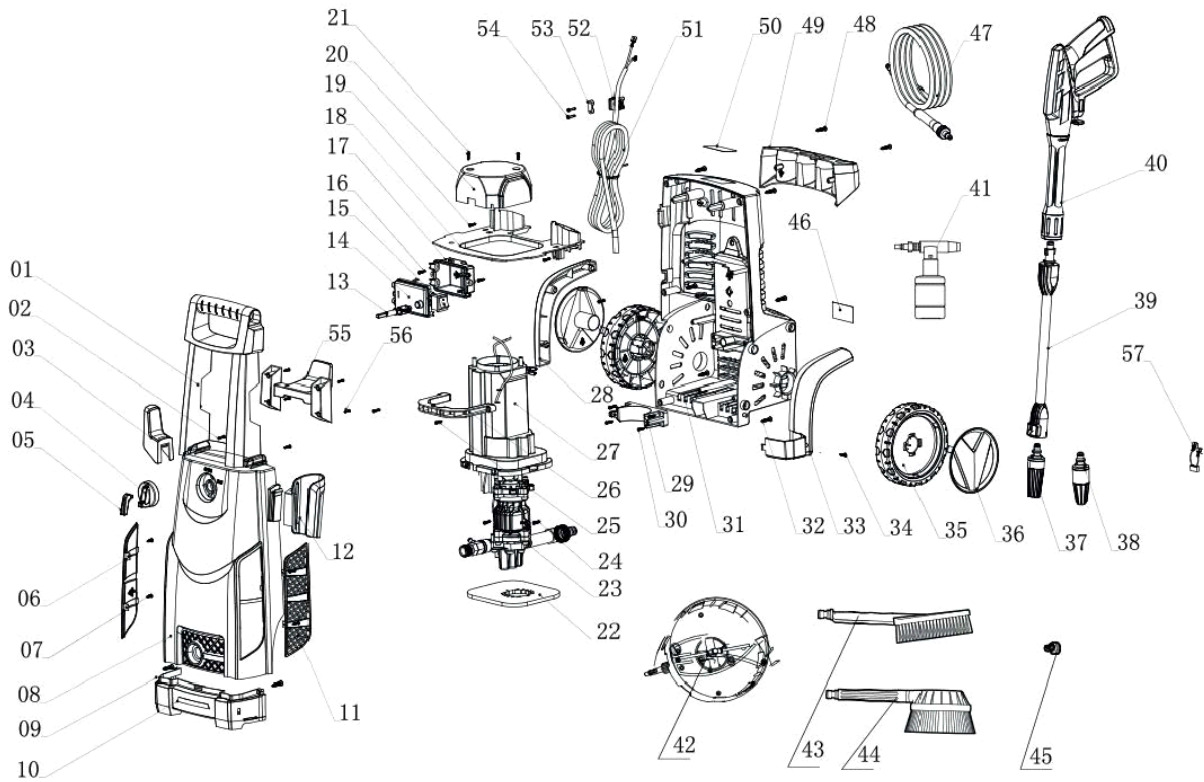

A

B

Main products

5907705915

Spare part list

411417 - 0218 - HCE2400 / HCE2500 / HCE2600 - -

Spare	Description	additional	Item	Abb.	ConstructStatus
5907702001	long handle		1	A	*
05008403	LINSENSCHRAUBE PT	PLAST. 4,5x20	2	A	für Griffbefestigung
5907702002	cable hook		3	A	*
5907702003	rotary knob		4	A	*
5907702004	front housing part 6-11		6-11	A	*
5907702005	gun holder		12	A	*
5907702006	knob axis part 13		13	A	*
5907702007	Switch	20A / 250V	15	A	*
5907705008	motor cap		20	A	*

5907705915

electrical high-pressure
cleaner HCE2600
scheppach (DIY)

Main products

Spare part list

5907705915

411417 - 0218 - HCE2400 / HCE2500 / HCE2600 - -

Spare	Description	additional	Item	Abb.	ConstructStatus
02798124	screw	B 4.2x16, 4.6, verzinkt, DIN7981	21	A	*
5907705001	Motor and Pump Assy		23	A	*
5907702707	water inlet screw scheppach (DIY)	3/4" Gewinde	24	A	*
02798133	oval head sheet metal screw	4,8X16	25	A	in Liefrg. 2 Stk.
5907702008	decoration board for left wheel part 28		28	A	*
5907702009	decoration board for left wheel part 33		33	A	*
5907702010	Wheel		35	A	*
5907702011	wheel cap	Ø 130x8 / Ø 30x39	36	A	*
5907702028	Wheel Cap "BLACK"		36	A	*
5907702012	spray nozzle scheppach (DIY)		37	A	*
5907702013	turbo nozzle scheppach (DIY)	Ø17x22.5 Ø32x72	38	A	*
5907705006	gun handle		39	A	*
5907705005	spray pistol		40	A	*
5907702704	soap container scheppach (DIY)		41	A	*
5907702701	patio cleaner scheppach (DIY)	Ø250	42	A	*
5907702702	brush (fix) scheppach (DIY)		43	A	*
5907702703	brush (rotating) scheppach (DIY)		44	A	*
5907702018	high pressure hose 5m	5m / M22x1,5	47	A	*
5907705002	High Pressure Hose 10m	10m / M22x1,5 (Geräteanschluss)	47	A	*
5907702029	O-Ring-kit-high-pressure-hose	Ø15x2,5 / Ø10x2,5	47.1	A	*
02798133	oval head sheet metal screw	4,8X16	48	A	2 Stk.
5907702019	Accessories holder		49	A	*
5907702020	power cord	H05VV-F 2x1,0mm ²	51	A	*
5907705004	Power Chord with 10m "CH-Plug"	H05VV-F 2x1.0mm ²	51	A	*
5907705003	Hose Holder		55	A	*