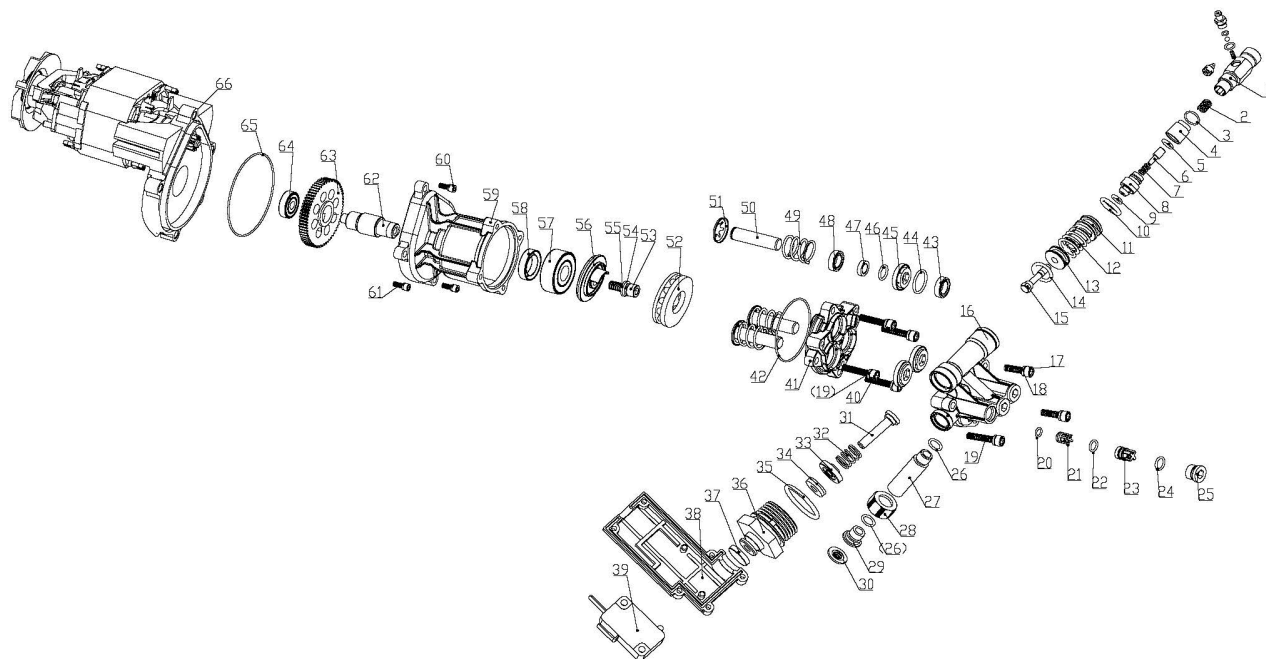

A

B

Main products

5907705915

Spare part list

411417 - 0218 - HCE2400 / HCE2500 / HCE2600 - -

Spare	Description	additional	Item	Abb.	ConstructStatus
5907702001	long handle		1	A	*
05008403	LINSENSCHRAUBE PT	PLAST. 4,5x20	2	A	für Griffbefestigung
5907702002	cable hook		3	A	*
5907702003	rotary knob		4	A	*
5907702004	front housing part 6-11		6-11	A	*
5907702005	gun holder		12	A	*
5907702006	knob axis part 13		13	A	*
5907702007	Switch	20A / 250V	15	A	*
5907705008	motor cap		20	A	*

5907705915

electrical high-pressure
cleaner HCE2600
scheppach (DIY)

Main products

Spare part list

5907705915

411417 - 0218 - HCE2400 / HCE2500 / HCE2600 - -

Spare	Description	additional	Item	Abb.	ConstructStatus
02798124	screw	B 4.2x16, 4.6, verzinkt, DIN7981	21	A	*
5907705001	Motor and Pump Assy		23	A	*
5907702707	water inlet screw scheppach (DIY)	3/4" Gewinde	24	A	*
02798133	oval head sheet metal screw	4,8X16	25	A	in Liefrg. 2 Stk.
5907702008	decoration board for left wheel part 28		28	A	*
5907702009	decoration board for left wheel part 33		33	A	*
5907702010	Wheel		35	A	*
5907702011	wheel cap	Ø 130x8 / Ø 30x39	36	A	*
5907702028	Wheel Cap "BLACK"		36	A	*
5907702012	spray nozzle scheppach (DIY)		37	A	*
5907702013	turbo nozzle scheppach (DIY)	Ø17x22.5 Ø32x72	38	A	*
5907705006	gun handle		39	A	*
5907705005	spray pistol		40	A	*
5907702704	soap container scheppach (DIY)		41	A	*
5907702701	patio cleaner scheppach (DIY)	Ø250	42	A	*
5907702702	brush (fix) scheppach (DIY)		43	A	*
5907702703	brush (rotating) scheppach (DIY)		44	A	*
5907702018	high pressure hose 5m	5m / M22x1,5	47	A	*
5907705002	High Pressure Hose 10m	10m / M22x1,5 (Geräteanschluss)	47	A	*
5907702029	O-Ring-kit-high-pressure-hose	Ø15x2,5 / Ø10x2,5	47.1	A	*
02798133	oval head sheet metal screw	4,8X16	48	A	2 Stk.
5907702019	Accessories holder		49	A	*
5907702020	power cord	H05VV-F 2x1,0mm ²	51	A	*
5907705004	Power Chord with 10m "CH-Plug"	H05VV-F 2x1.0mm ²	51	A	*
5907705003	Hose Holder		55	A	*