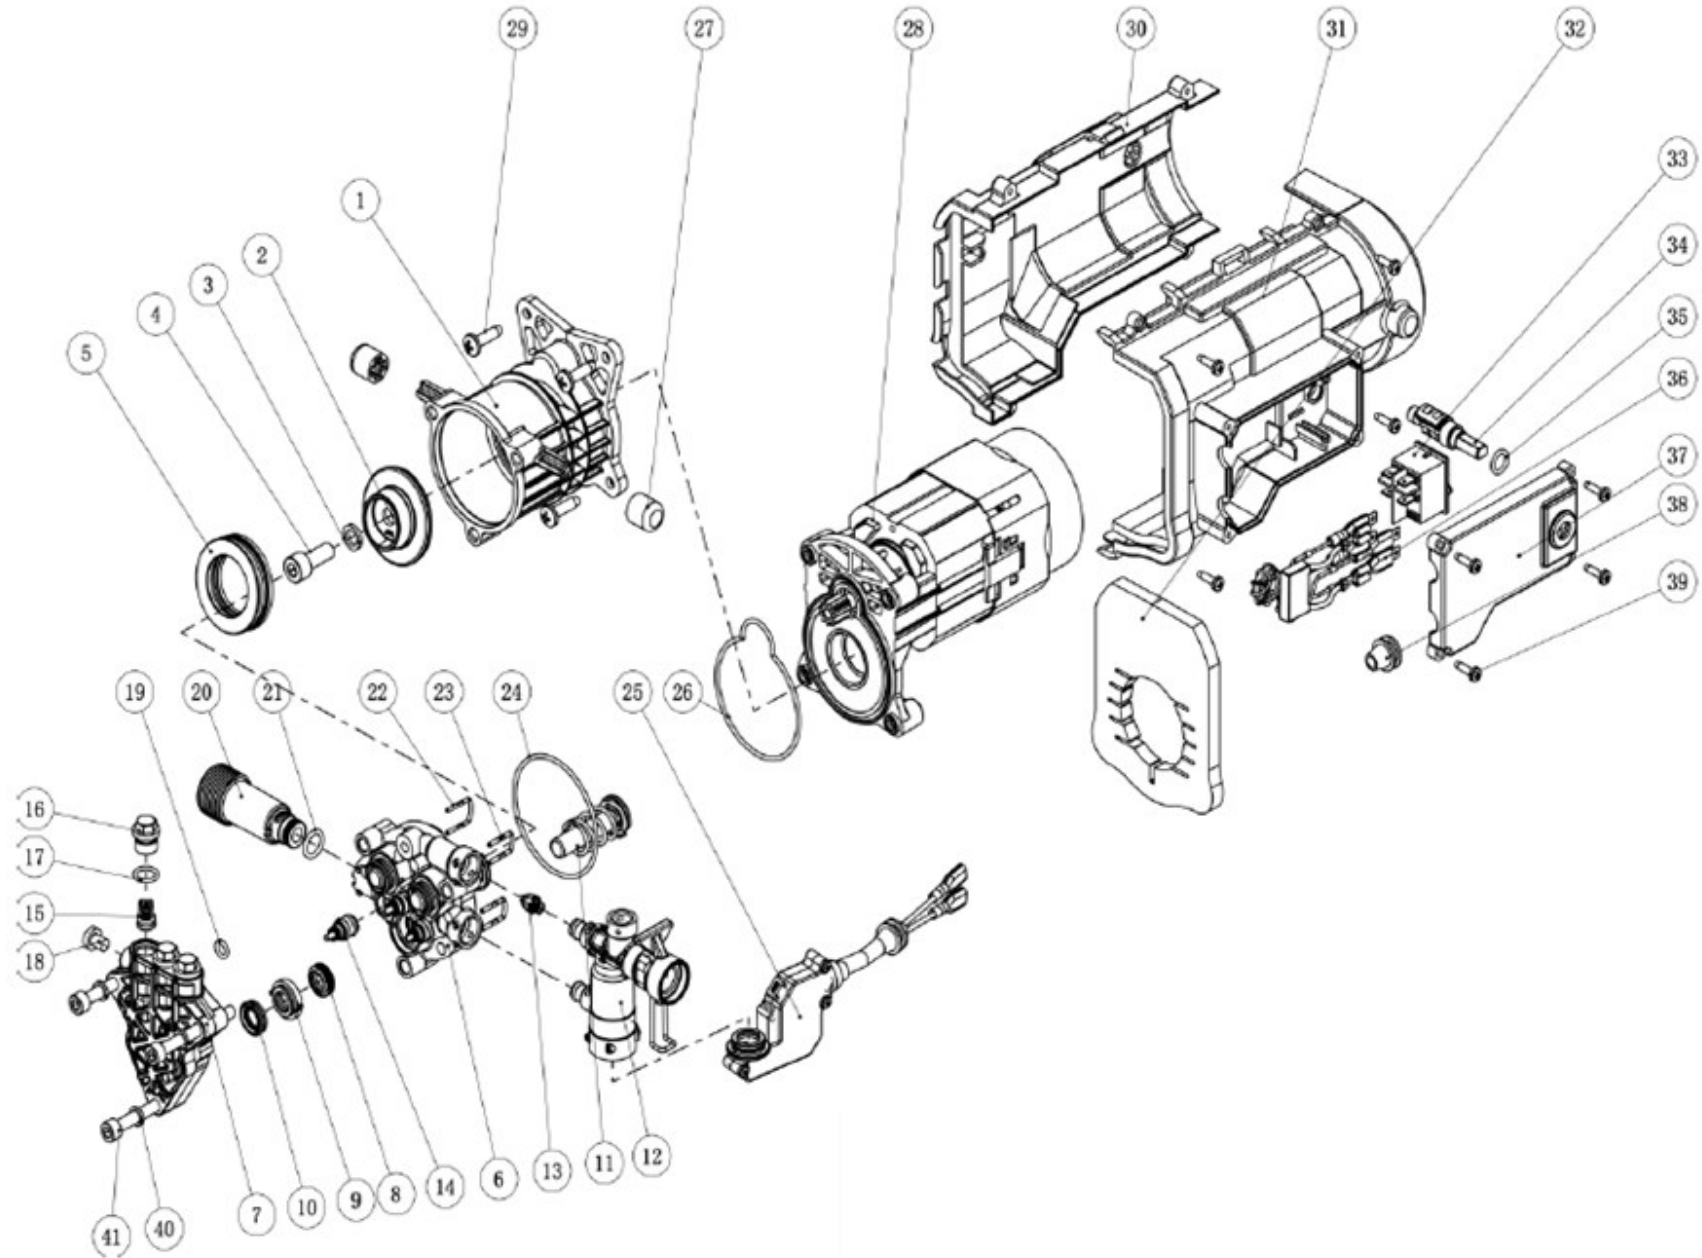

<b>REPW 110 SET</b>			
<b>Pozice</b>	<b>Obj.číslo</b>	<b>Popis</b>	<b>Počet</b>
1	LT307-02	Back housing	1
2	LG30.1	Gun	1
3	MP80B-1	Lower wind hood	1
4	LT301.6	Power Cable jacket	1
5	LT301-7	Warning Label	1
6	MP80B-2	Upper wind hood	1
7	MP76-8	Main switch	1
8	MP76-5	Switch lever	1
9	GB/T 3452.1	O-ring 8X2/80HS/ROHS 1	1
10	MP76-4	Switch cover	1
11	GB/T 845	Screw ST3.5X13	8
12	LG20.05	Soap bottle	1
13	GB/T 845 ST4.8X16	Screw ST4.8X16	4
14	LT307.1-2	Handle hook	1
15	LT307.1-1	Handle	1
16	LG30.3	Adjustable Nozzle	1
17	LT201-3	Switch knob	1
18	LT301.3-3	Button	1
19	LT301-8	Cleanning needle	1
20	LT307-01	Front housing	1
21	LH-01	High Pressure Hose	1
22	LT301-5	Power Cable Hook	1
23	MP101-80	Motor&pump assy	1
24	LT301.6-1	Power cable	1
25	LT301-10	Rating label	1
26	MP88-1	Windshield front filter	1
27	LG30.2	Extension wand	1
28	LT201-5	Lance hook	1
29	LT301.4	Water inlet connector&filter	1
30	GB/T 845 ST4.8X16	Screw ST4.8X16	10
31	LT201-4	Hose hook	1
32	LT301	Wheel	2