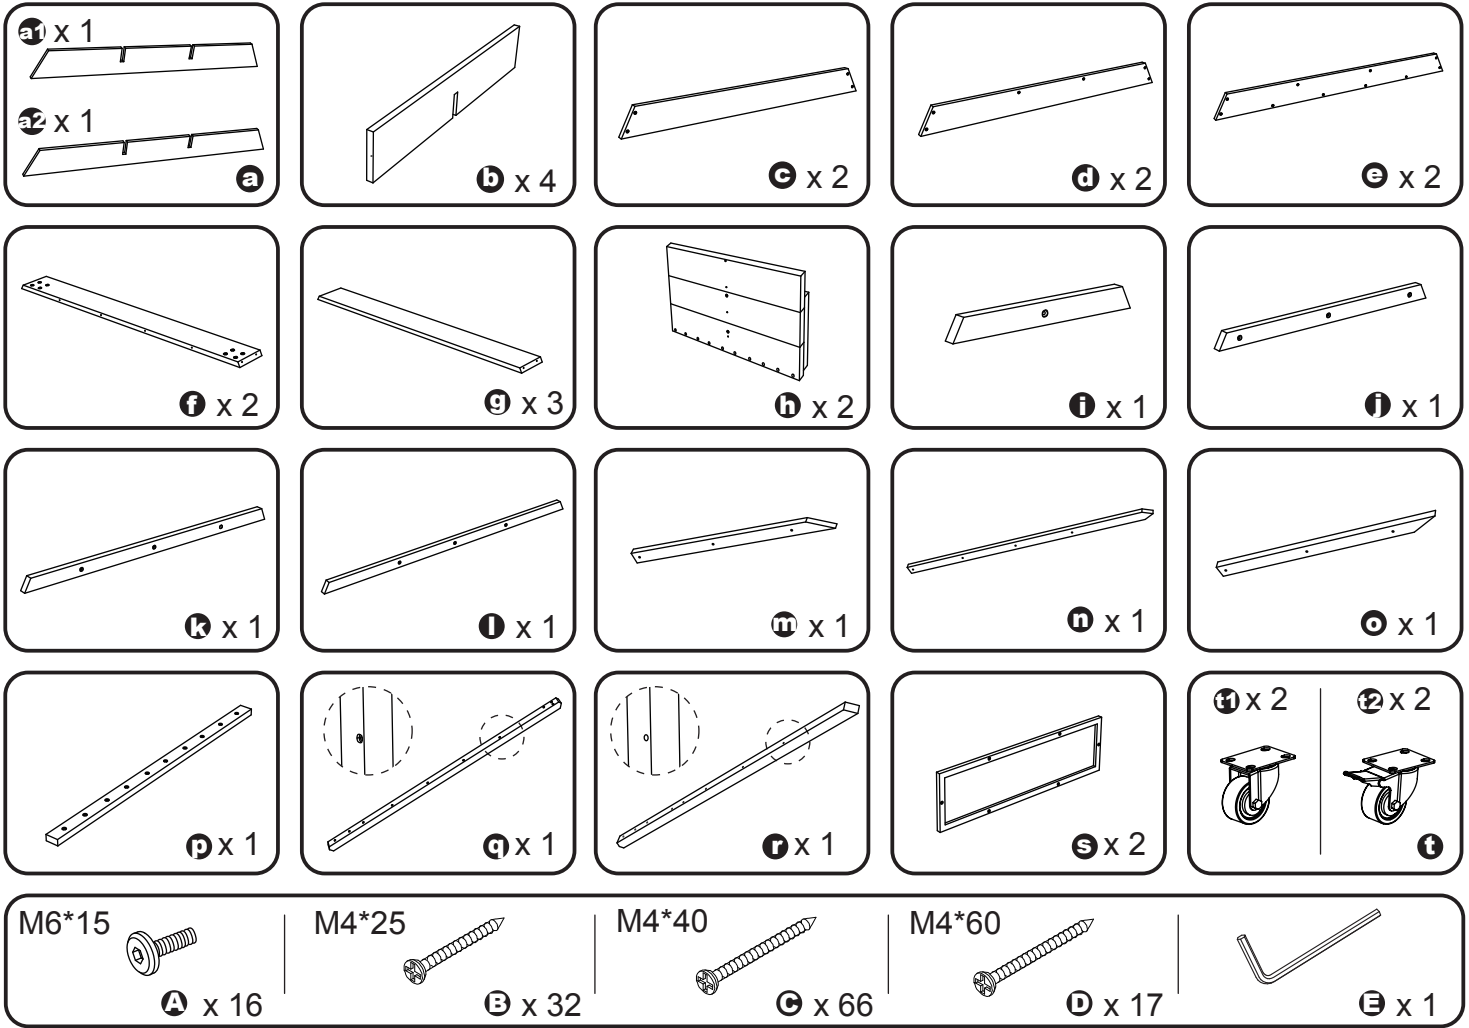

Assembly Instruction

WARNING:

- Assembly by an adult.
本产品需成人组装。
- Small parts not for child or any individuals who have a tendency to place inedible objects in their mouths.
本产品组装前含有小物件，请在组装前不要让小朋友接近，防止小物件被小朋友误食，组装完成后才能提供给小朋友使用。
- This products contain sharp points and should be assembled by adult only.
本产品配件中可能存在尖点，请在组装时不要让小朋友接触。
- Please follow the installation direction to assembling.
请严格按照此说明书安装步骤组装。