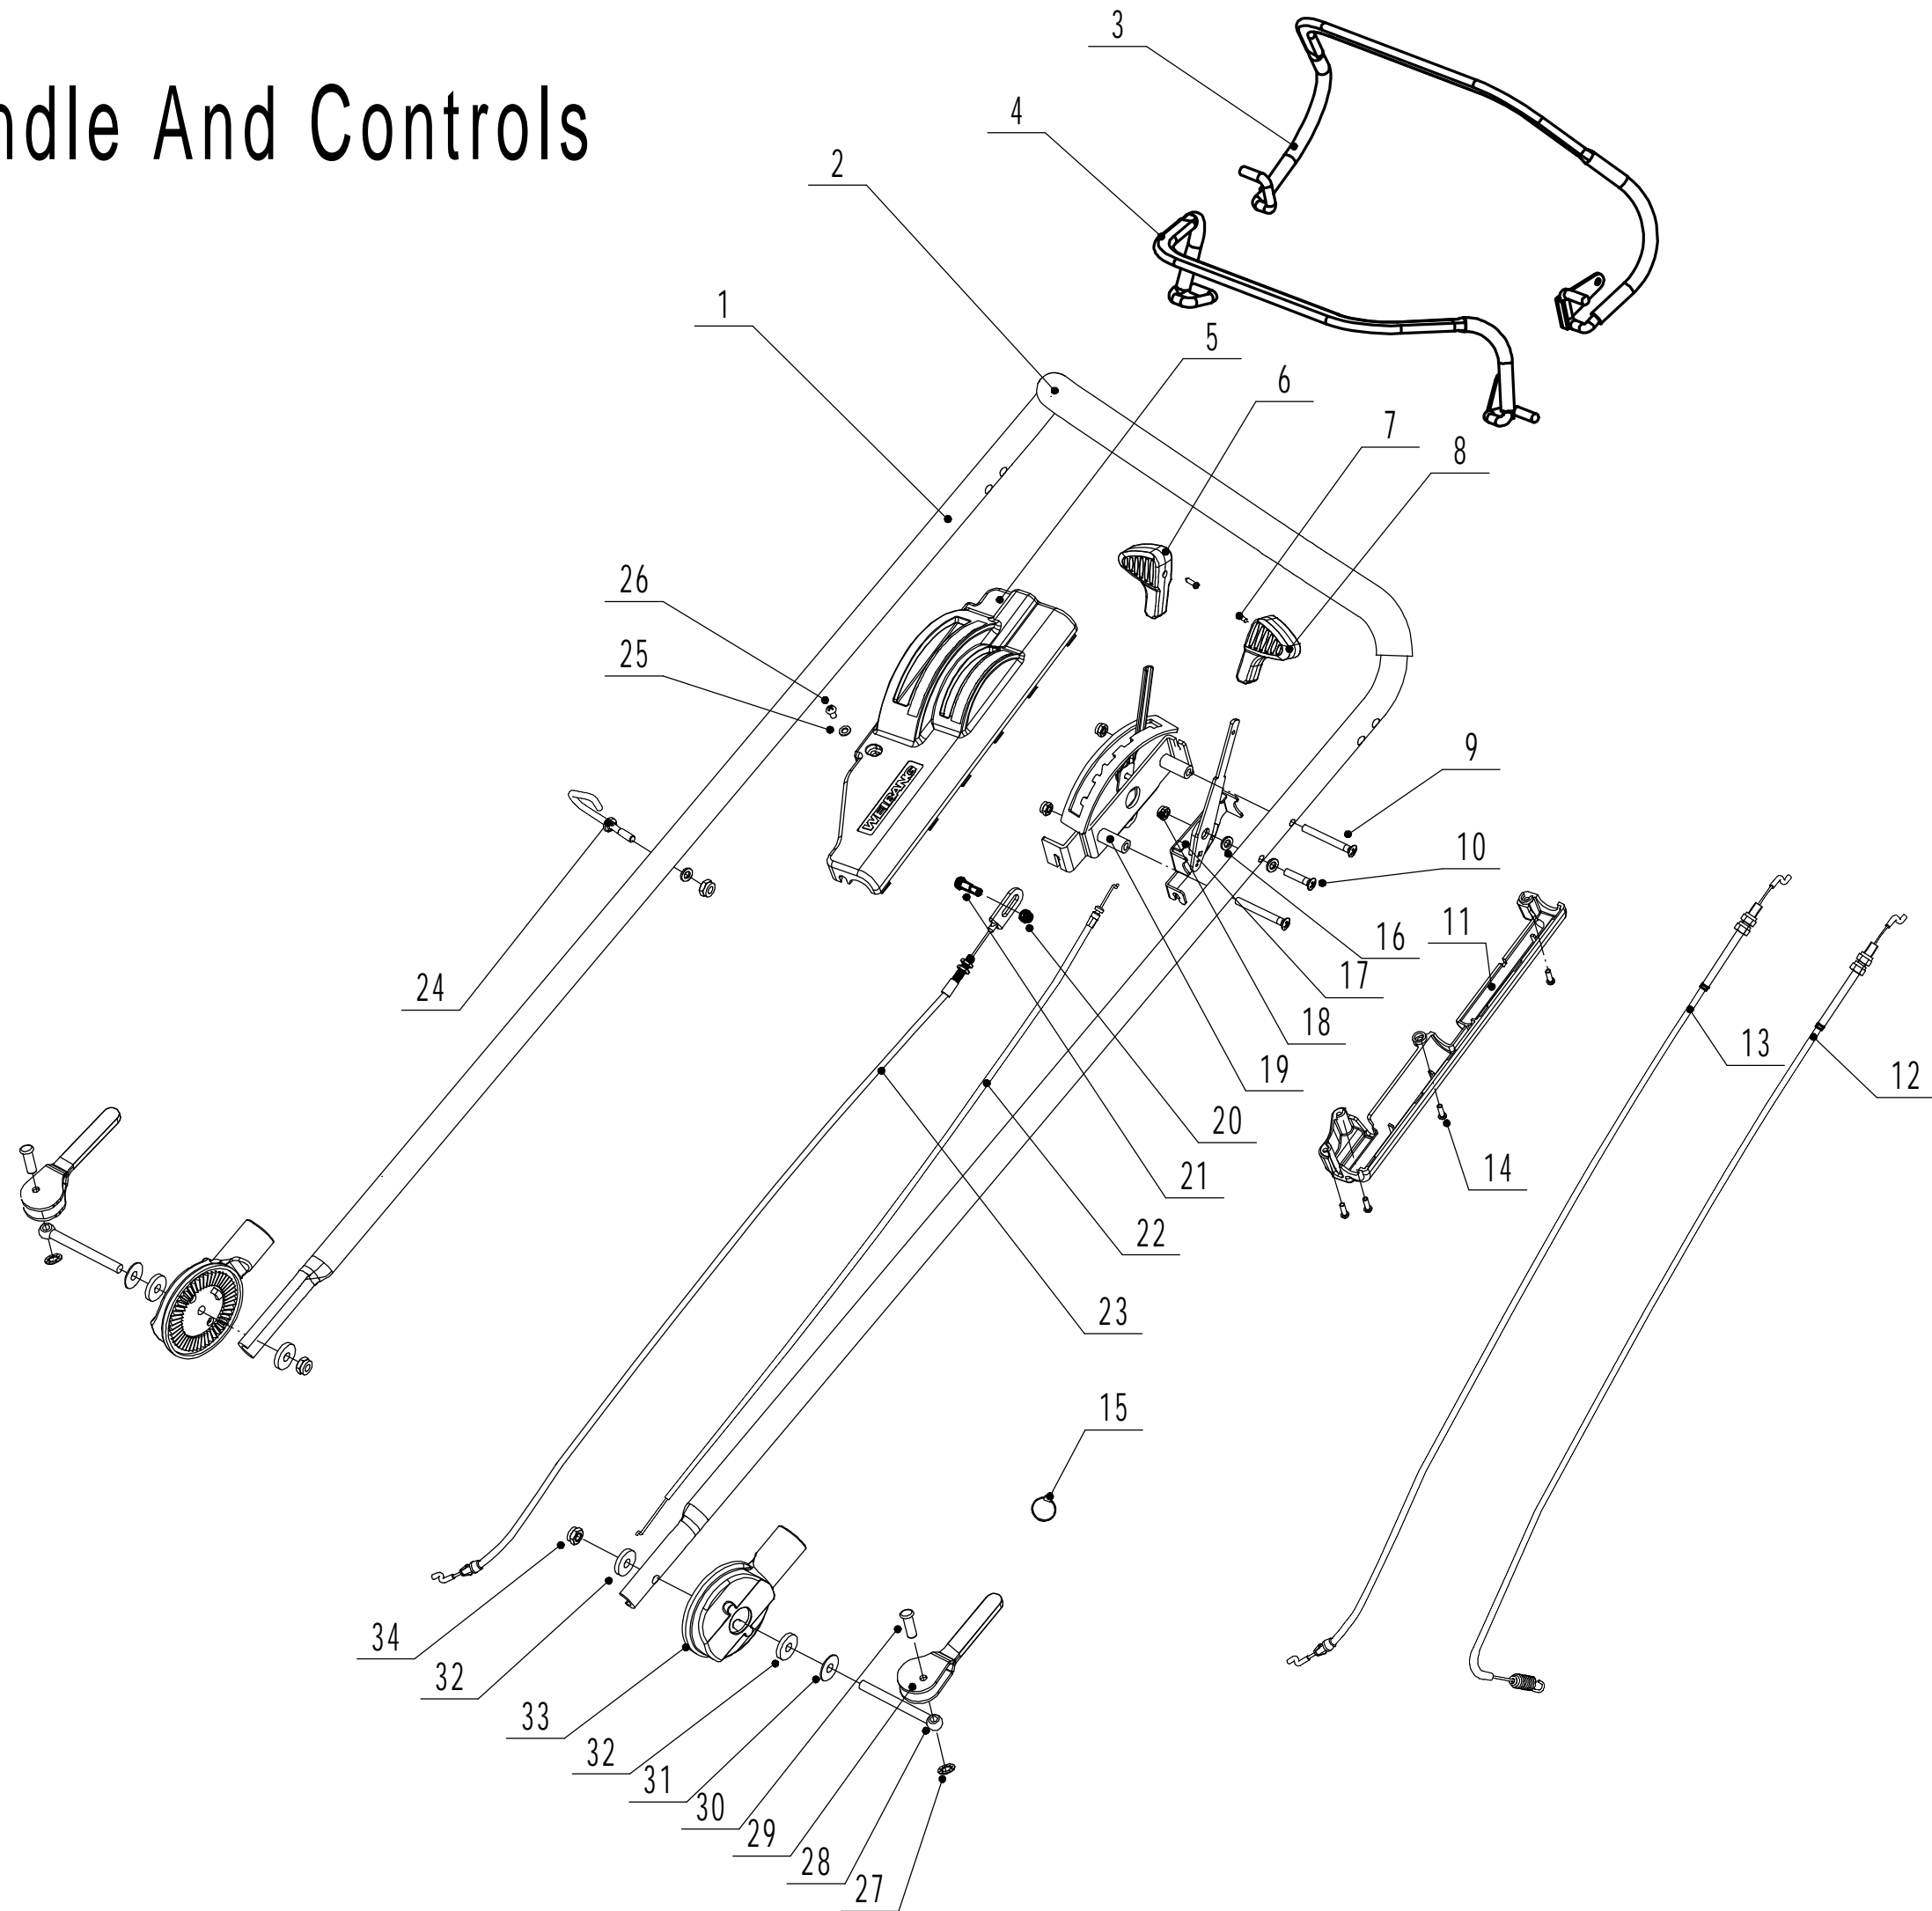

6 Handle And Controls

Part 6 - Handle and Controls Spare parts		
No.	ID Zboží	Název
1	4560115010/49	Handle
2	GM56E010000082	Handle Sheath
3	5020506030S/40	Clutch Lever Weldment
4	5020503020S/40	Brake Lever Weldment
5	5020501030S	Control Box Upper Cover
6	5380508010	Speed Control Grip
7	0106003013	Screw - ST2.9x13
8	5380510010	Throttle Grip
9	0108006060	Screw - M6x60
10	0108006050	Screw - M6x50
11	5020501040S	lower cover
12	LH194-1195	Clutch Cable
13	BS120-1140	Brake Cable
14	0113040018	Screw
15	ZD8/200	Cable tie
16	0301006000	Spacer - M6
17	5380512010	Throttle Bracket
18	0202006000	Lock Nut - M6
19	5360505010K	Speed Control Bracket
20	0202005000	Lock Nut - M5
21	5360506011	Speed Control Cable Bolt
22	YM72-1010-A	Throttle Cable
23	TX123-1035-A	Speed Control Cable
24	4510511010/01	Cable Hook
25	0301005000	Washer
26	0104005012	Screw - M5x12
27	4510114030	Fix Cap
28	GM48S000000100	Connecting Bolt
29	GM56A100400000	Lock Lever
30	0801008025	Axis Pin
31	GM56A100000040/04	Spacer
32	GM56A100000050/01	Spacer
33	GM48S030200000	Tooth Disc Kit
34	0203008000	Lock Nut - M8