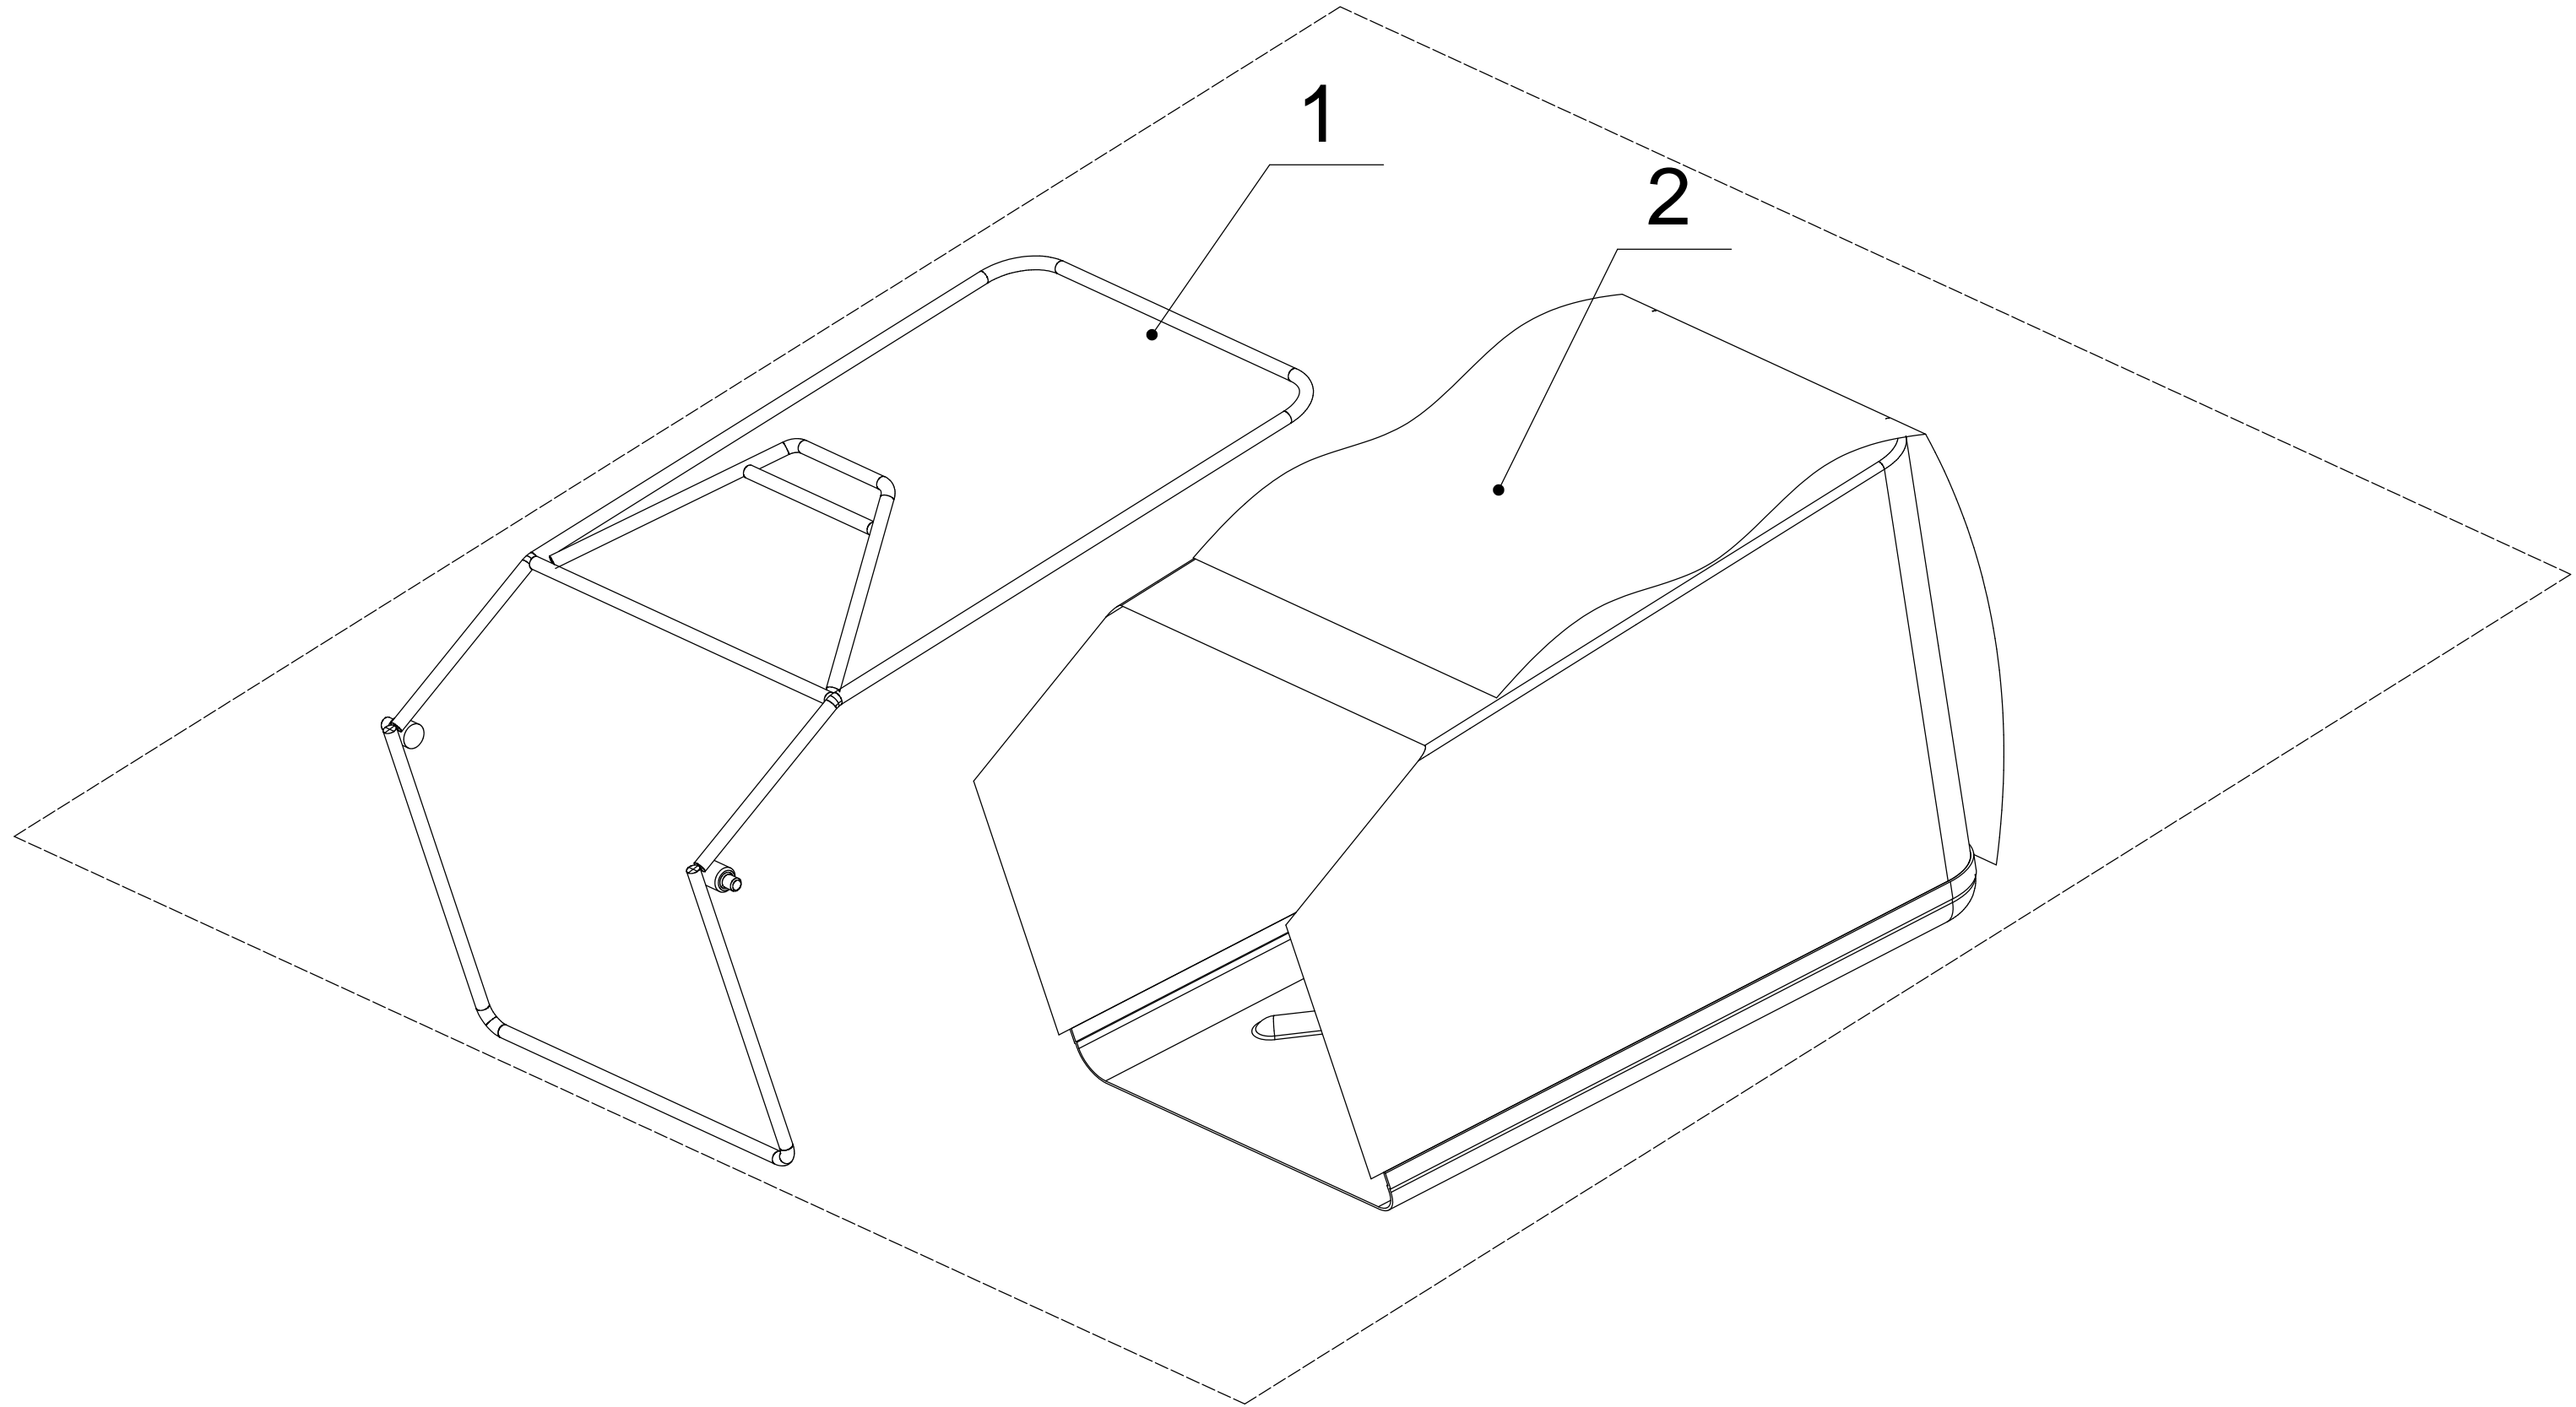

7 Grass Catcher

Part 7 - Grass catcher Spare parts		
No.	ID Zboží	Název
1	4560602010/22	Grass Catcher Frame
2	4560603010/84	Grass Bag