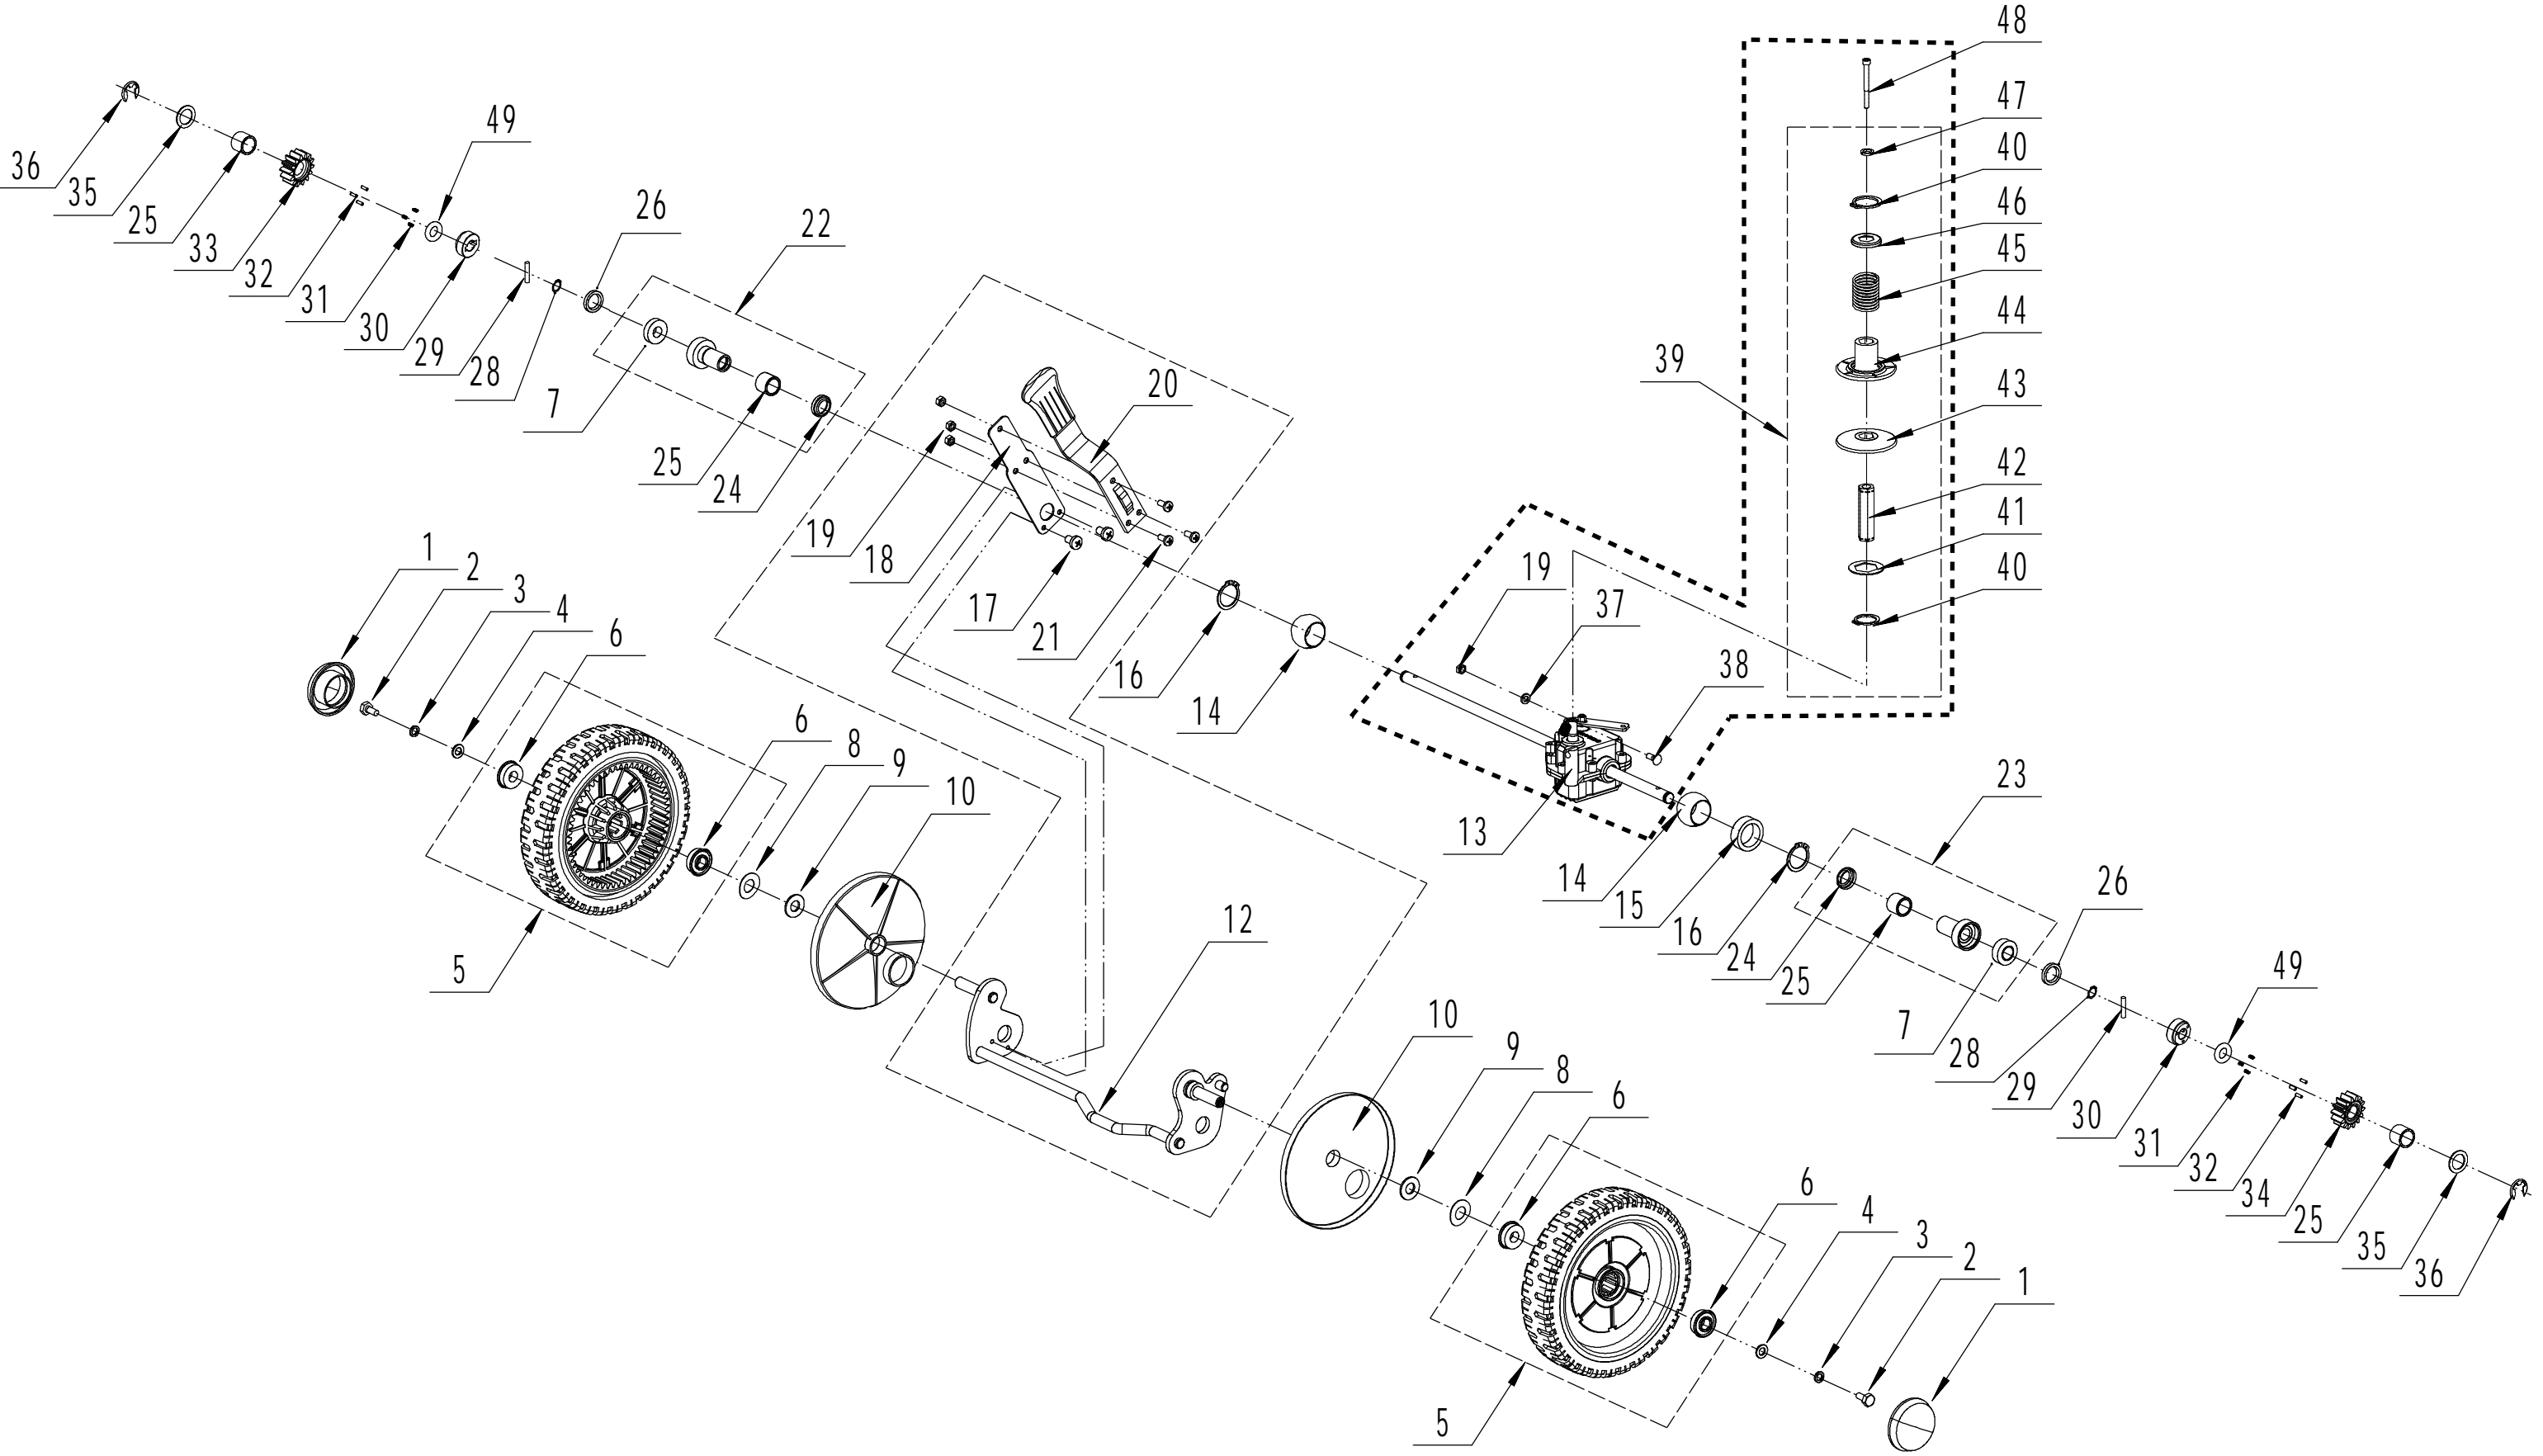

5 Rear axle

Part 5 - Rear Axle Spare parts		
No.	ID Zboží	Název
1	5310214010	Wheel Cap
2	0101008015	Bolt - M8x15
3	0401008000	Spring Washer - M8
4	0301008000	Flat Washer - M8
5	5340309010/40	Wheel
6	5310213010	Bearing
7	R8-2RS	Bearing
8	5310211010/02	Spacer
9	5310210010/02	Axis Washer
10	5340312010	Anti-Dust Shield
12	4560301010/01	Rear Axle
13	Y20456V0P	Gearbox Assembly
14	5320328010	Nylon Spherical Bearing
15	5320329010/02	Rear Axle Partition
16	1001020000	Check Ring For Shaft
17	0113005008	Screw - M5x8
18	5360311010/22	Spring Of Adjustment Lever
19	0202006000	Lock Nut - M6
20	5360310010/40	Adjustment Lever
21	0101006014	Bolt - M6x14
22	Y065321	Left Bearing Assembly
23	Y065320	Right Bearing Assembly
24	5320327010	Dustproof Ring
25	5320326010P	Bearing
26	GM48S010000010	Spacer
28	1001012000	Check Ring For Shaft
29	HQ000100060	Pin For Ratchet
30	HQ000100050	Ratchet
31	HQ000100040	Spring
32	HQ000100030	Pin
33	HQ000100020	Right Drive Pinion
34	HQ000100010	Left Drive Pinion
35	5020311010/04	Anti-friction Mat
36	1301009000	Check Ring - M9
37	0301006000	Flat Washer - M6
38	0107006014	Square Neck Bolt - M6x14
39	Y115380	Transmission Assembly
40	1001017000	Check Ring For Shaft
41	4820320010/02	Inner Hex Washer
42	4820321010/02	Hex Adaptor
43	5380309010	Lower Pulley Disc
44	5380308010	Active Pulley Disc
45	4820324010	Pressing Spring
46	4820325010/02	Spring Cap
47	0401005000	Spring Washer - M5

No.	ID Zboží	Název
48	0103005055	Inner Hex Bolt - M5x55
49	1401025015	O-Sealing Ring