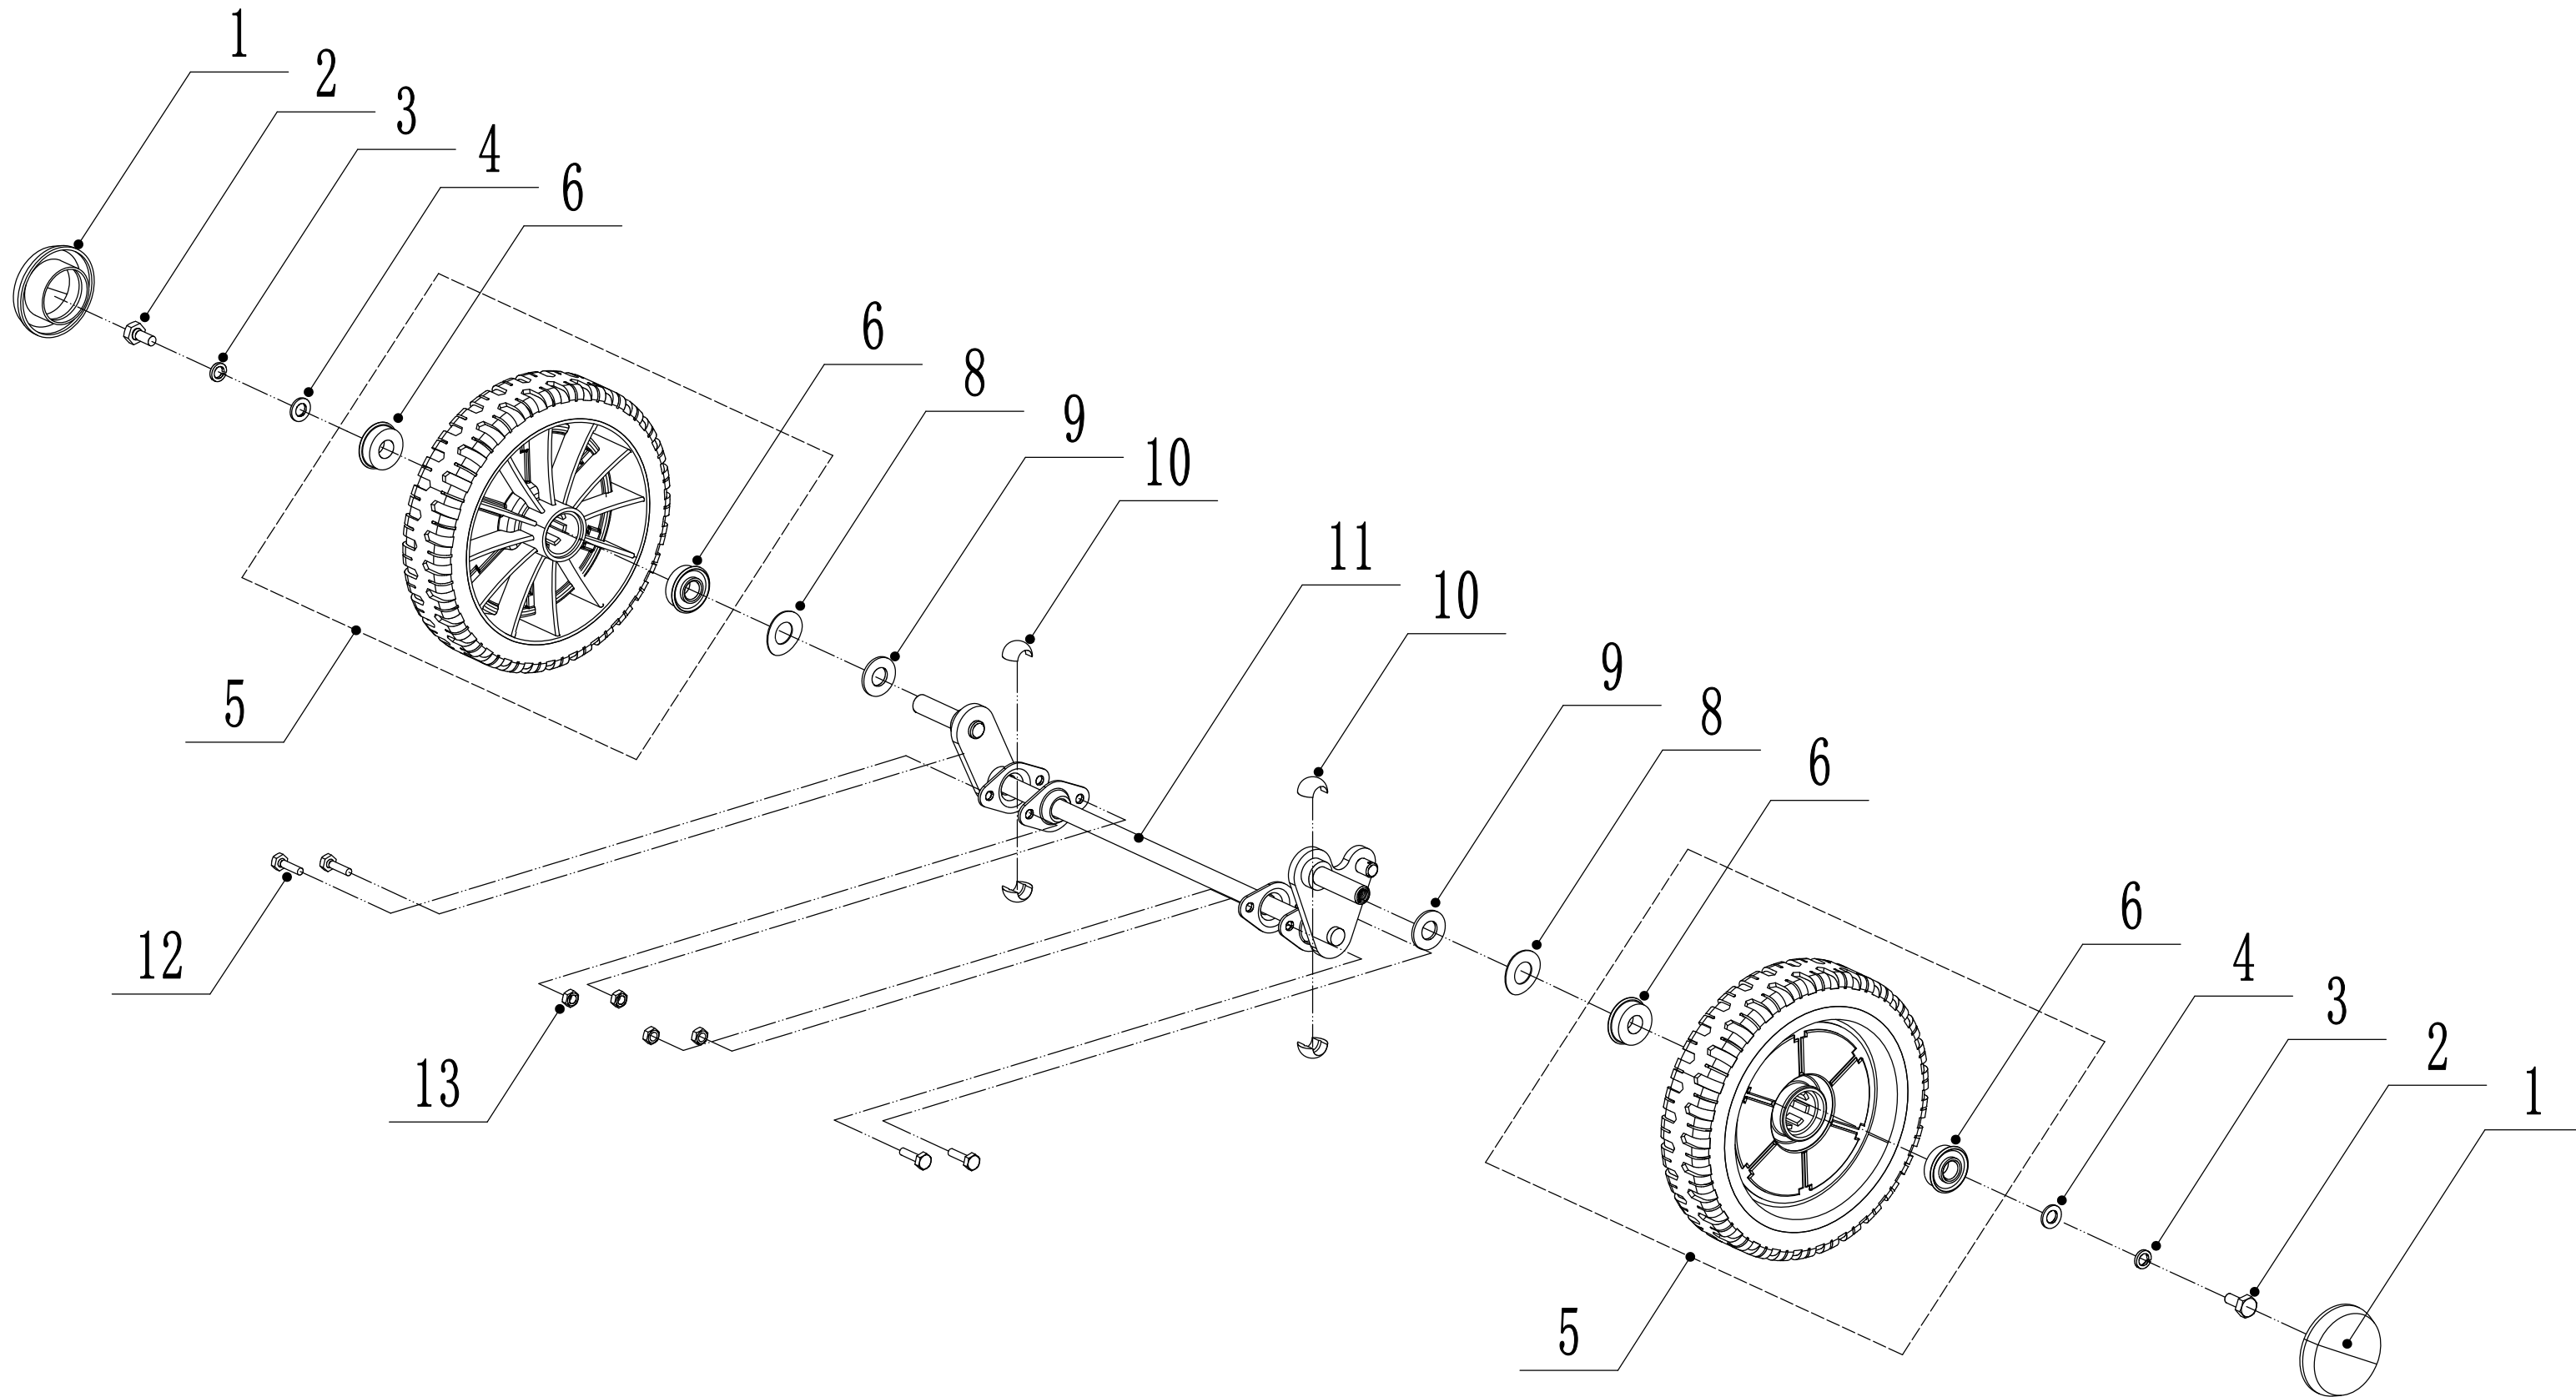

Weibang WB 456 SCV 6in1

2021

WEIBANG[®]
GARDEN MACHINES

2 Main Body

Part 2 - Main Body Spare parts		
No.	ID Zboží	Název
1	4560101004/49	Chassis
2	0102008016	Bolt - M8x16
3	0104005012	Screw - M5x12
4	AVSA000000040/22	Tooth Disc
5	4560112010K/40	Right Bracket
6	0202005000	Lock Nut - M5
7	0202008000	Lock Nut - M8
8	4560111010K/40	Left Bracket
9	0102006012	Bolt - M6x12
10	4560111030K/49	Connector
11	0104006016	Screw - M6x16
12	4560110010/01	Graduator
13	0202006000	Lock Nut - M6
14	4560108010	Side Discharge Deflector
15	4560107012	Side Discharge Cover Kit
16	5020119010	Spring - Side Discharge Cover
17	5020120010/02	Pivot - Side Discharge Cover
18	0107006014	Bolt - M6x14
19	5020118010/02	Side Discharge Cover Bracket
22	0204006000	Lock Nut - M6
23	5320114020/01	Upper Bearing Bracket
24	4320119010	Trailing Flap
25	4320118010/02	Pivot - Trailing Flap
26	4560104010	Mulching Plug
27	5360122010	Rubber Ring
28	4560106010/02	Rear Cover Pivot
29	5360118010	Rear Cover Spring
30	4560105010	Rear Cover
31	0301010000	Flat Washer - M10
32	WB2100020102/01	Spring - Connecting Rod
33	4560109011/40	Connecting Rod
34	5320333010	Check Ring
35	5360105010D/49	Baffle
36	0106004009	Screw - 4.2x9.5
37	4560109012	Spring Bracket

4 Front Axle

Part 4 - Front Axle Spare parts		
No.	ID Zboží	Název
1	5310214010	Wheel Cap
2	0101008015	Bolt - M8x15
3	0401008000	Spring Washer
4	0301006000	Flat Washer
5	4510210010/40	Wheel
6	5310213010	Bearing
8	5310211010/02	Spacer
9	5310210010/02	Axis Washer
10	5310209010	Ball Bearing
11	4560201010/01	Front Axle
12	0102006012	Bolt - M6x12
13	0202006000	Lock Nut - M6