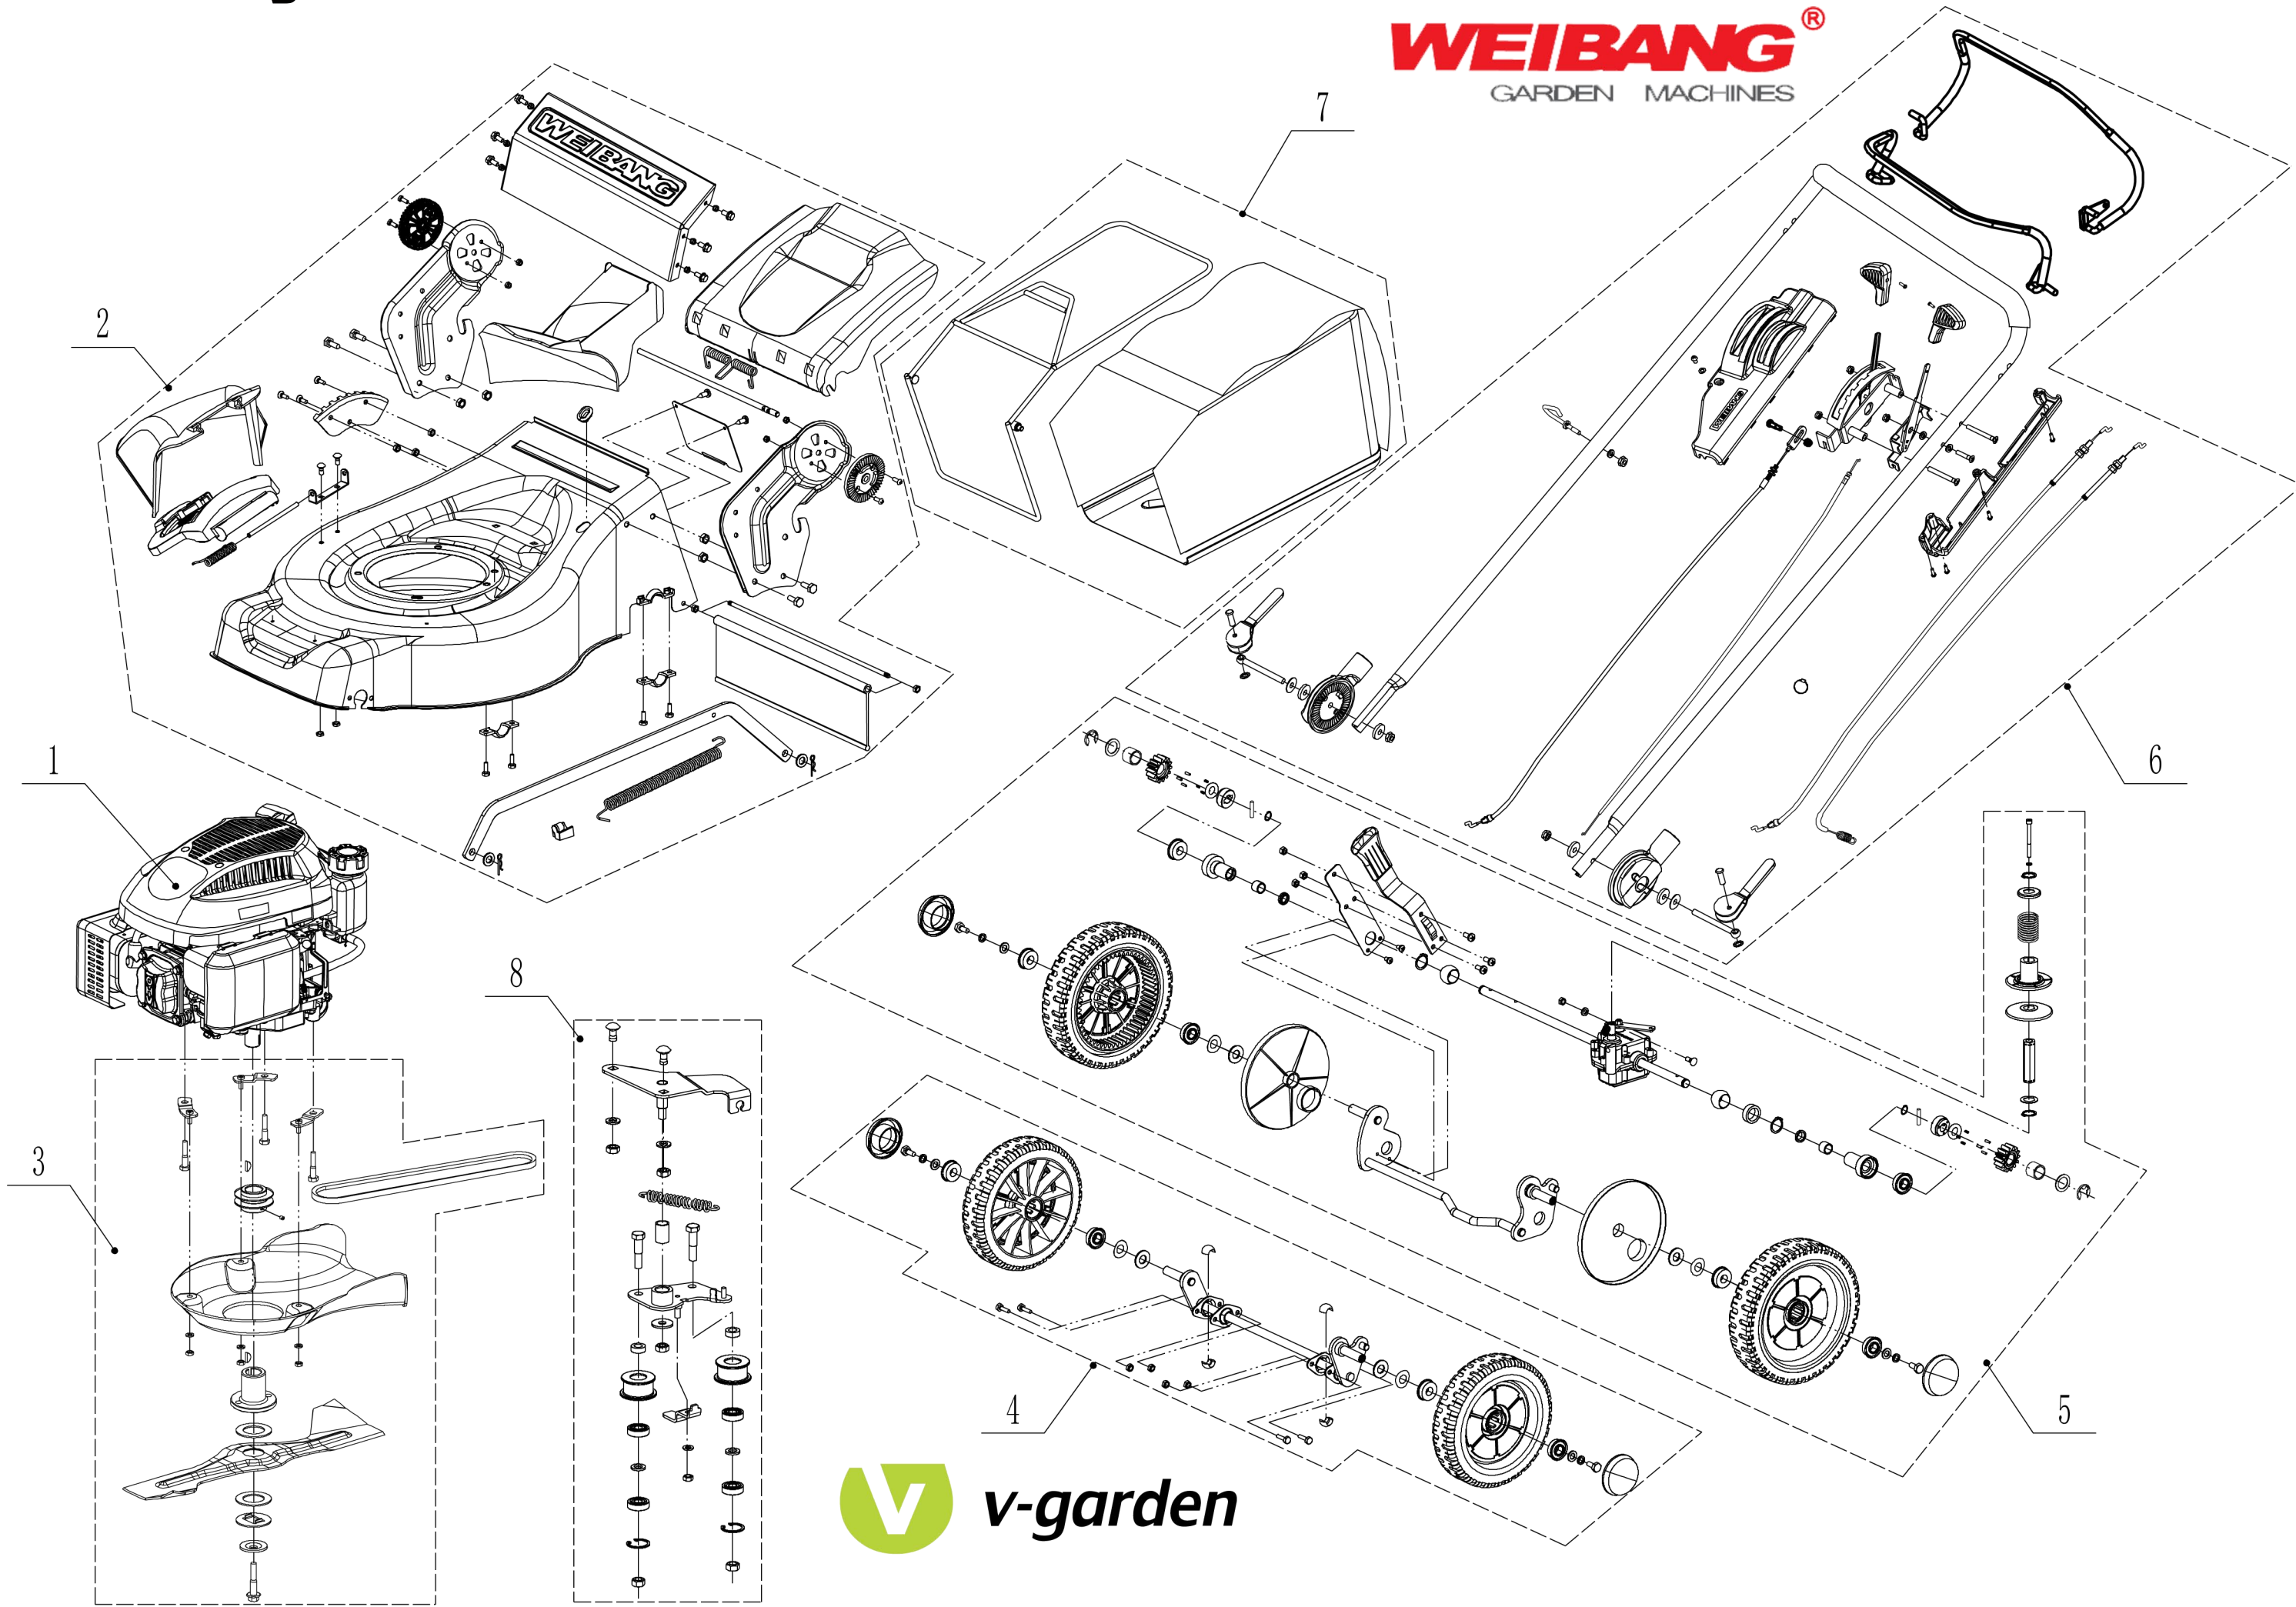

Weibang WB 456 SCV 6in1

2021

WEIBANG[®]
GARDEN MACHINES

2 Main Body

Part 2 - Main Body Spare parts		
No.	ID Zboží	Název
1	4560101004/49	Chassis
2	0102008016	Bolt - M8x16
3	0104005012	Screw - M5x12
4	AVSA000000040/22	Tooth Disc
5	4560112010K/40	Right Bracket
6	0202005000	Lock Nut - M5
7	0202008000	Lock Nut - M8
8	4560111010K/40	Left Bracket
9	0102006012	Bolt - M6x12
10	4560111030K/49	Connector
11	0104006016	Screw - M6x16
12	4560110010/01	Graduator
13	0202006000	Lock Nut - M6
14	4560108010	Side Discharge Deflector
15	4560107012	Side Discharge Cover Kit
16	5020119010	Spring - Side Discharge Cover
17	5020120010/02	Pivot - Side Discharge Cover
18	0107006014	Bolt - M6x14
19	5020118010/02	Side Discharge Cover Bracket
22	0204006000	Lock Nut - M6
23	5320114020/01	Upper Bearing Bracket
24	4320119010	Trailing Flap
25	4320118010/02	Pivot - Trailing Flap
26	4560104010	Mulching Plug
27	5360122010	Rubber Ring
28	4560106010/02	Rear Cover Pivot
29	5360118010	Rear Cover Spring
30	4560105010	Rear Cover
31	0301010000	Flat Washer - M10
32	WB2100020102/01	Spring - Connecting Rod
33	4560109011/40	Connecting Rod
34	5320333010	Check Ring
35	5360105010D/49	Baffle
36	0106004009	Screw - 4.2x9.5
37	4560109012	Spring Bracket

3 Blade system

Part 3 - Blade System Spare parts		
No.	ID Zboží	Název
1	5360111010/02	Engine Washer 1
2	5360112010/02	Engine Washer 2
3	5320115010	ST screw - 3/8x16x25
4	4510401010	Key
5	4560402040/02	Engine Pulley
6	0105006006	Locking Screw
7	4560114010	V Belt - V10x815 (30°)
8	4560102010	Belt Shield
9	0302006000	Big Flat Washer
10	0202006000	Lock Nut - M6
12	5320404020/02	Adaptor
13	5310402010	Friction Washer
14	4510403010A/32	Blade
15	5310404010/02	Lock Disc
16	5310406010/04	Dish Washer
17	5320405011	Central Bolt - 3/8x24x55