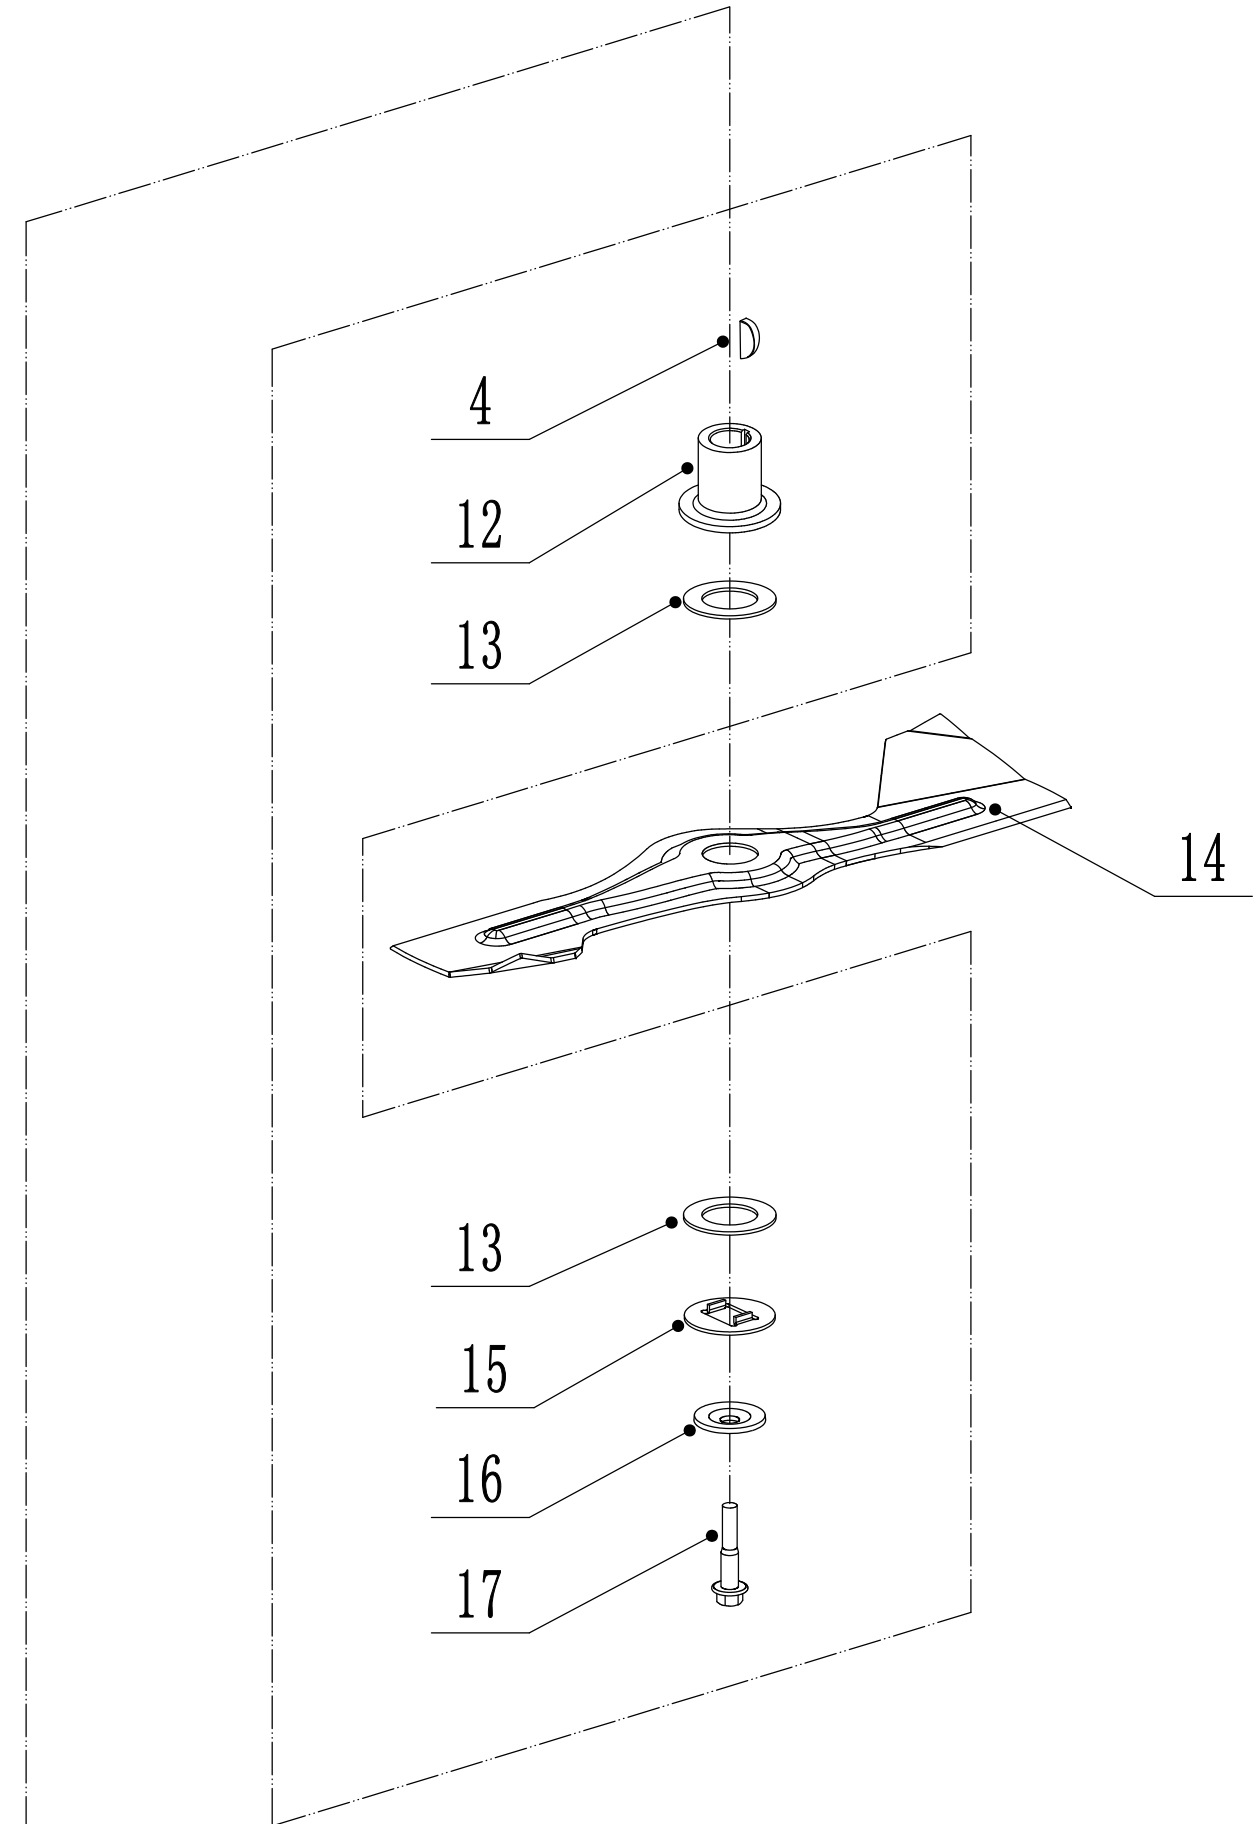

Weibang WB 456 SCV 6in1

2021

WEIBANG[®]
GARDEN MACHINES

2 Main Body

Part 2 - Main Body Spare parts		
No.	ID Zboží	Název
1	4560101004/49	Chassis
2	0102008016	Bolt - M8x16
3	0104005012	Screw - M5x12
4	AVSA000000040/22	Tooth Disc
5	4560112010K/40	Right Bracket
6	0202005000	Lock Nut - M5
7	0202008000	Lock Nut - M8
8	4560111010K/40	Left Bracket
9	0102006012	Bolt - M6x12
10	4560111030K/49	Connector
11	0104006016	Screw - M6x16
12	4560110010/01	Graduator
13	0202006000	Lock Nut - M6
14	4560108010	Side Discharge Deflector
15	4560107012	Side Discharge Cover Kit
16	5020119010	Spring - Side Discharge Cover
17	5020120010/02	Pivot - Side Discharge Cover
18	0107006014	Bolt - M6x14
19	5020118010/02	Side Discharge Cover Bracket
22	0204006000	Lock Nut - M6
23	5320114020/01	Upper Bearing Bracket
24	4320119010	Trailing Flap
25	4320118010/02	Pivot - Trailing Flap
26	4560104010	Mulching Plug
27	5360122010	Rubber Ring
28	4560106010/02	Rear Cover Pivot
29	5360118010	Rear Cover Spring
30	4560105010	Rear Cover
31	0301010000	Flat Washer - M10
32	WB2100020102/01	Spring - Connecting Rod
33	4560109011/40	Connecting Rod
34	5320333010	Check Ring
35	5360105010D/49	Baffle
36	0106004009	Screw - 4.2x9.5
37	4560109012	Spring Bracket

3 Blade system

Part 3 - Blade System Spare parts		
No.	ID Zboží	Název
1	5360111010/02	Engine Washer 1
2	5360112010/02	Engine Washer 2
3	5320115010	ST screw - 3/8x16x25
4	4510401010	Key
5	4560402040/02	Engine Pulley
6	0105006006	Locking Screw
7	4560114010	V Belt - V10x815 (30°)
8	4560102010	Belt Shield
9	0302006000	Big Flat Washer
10	0202006000	Lock Nut - M6
12	5320404020/02	Adaptor
13	5310402010	Friction Washer
14	4510403010A/32	Blade
15	5310404010/02	Lock Disc
16	5310406010/04	Dish Washer
17	5320405011	Central Bolt - 3/8x24x55