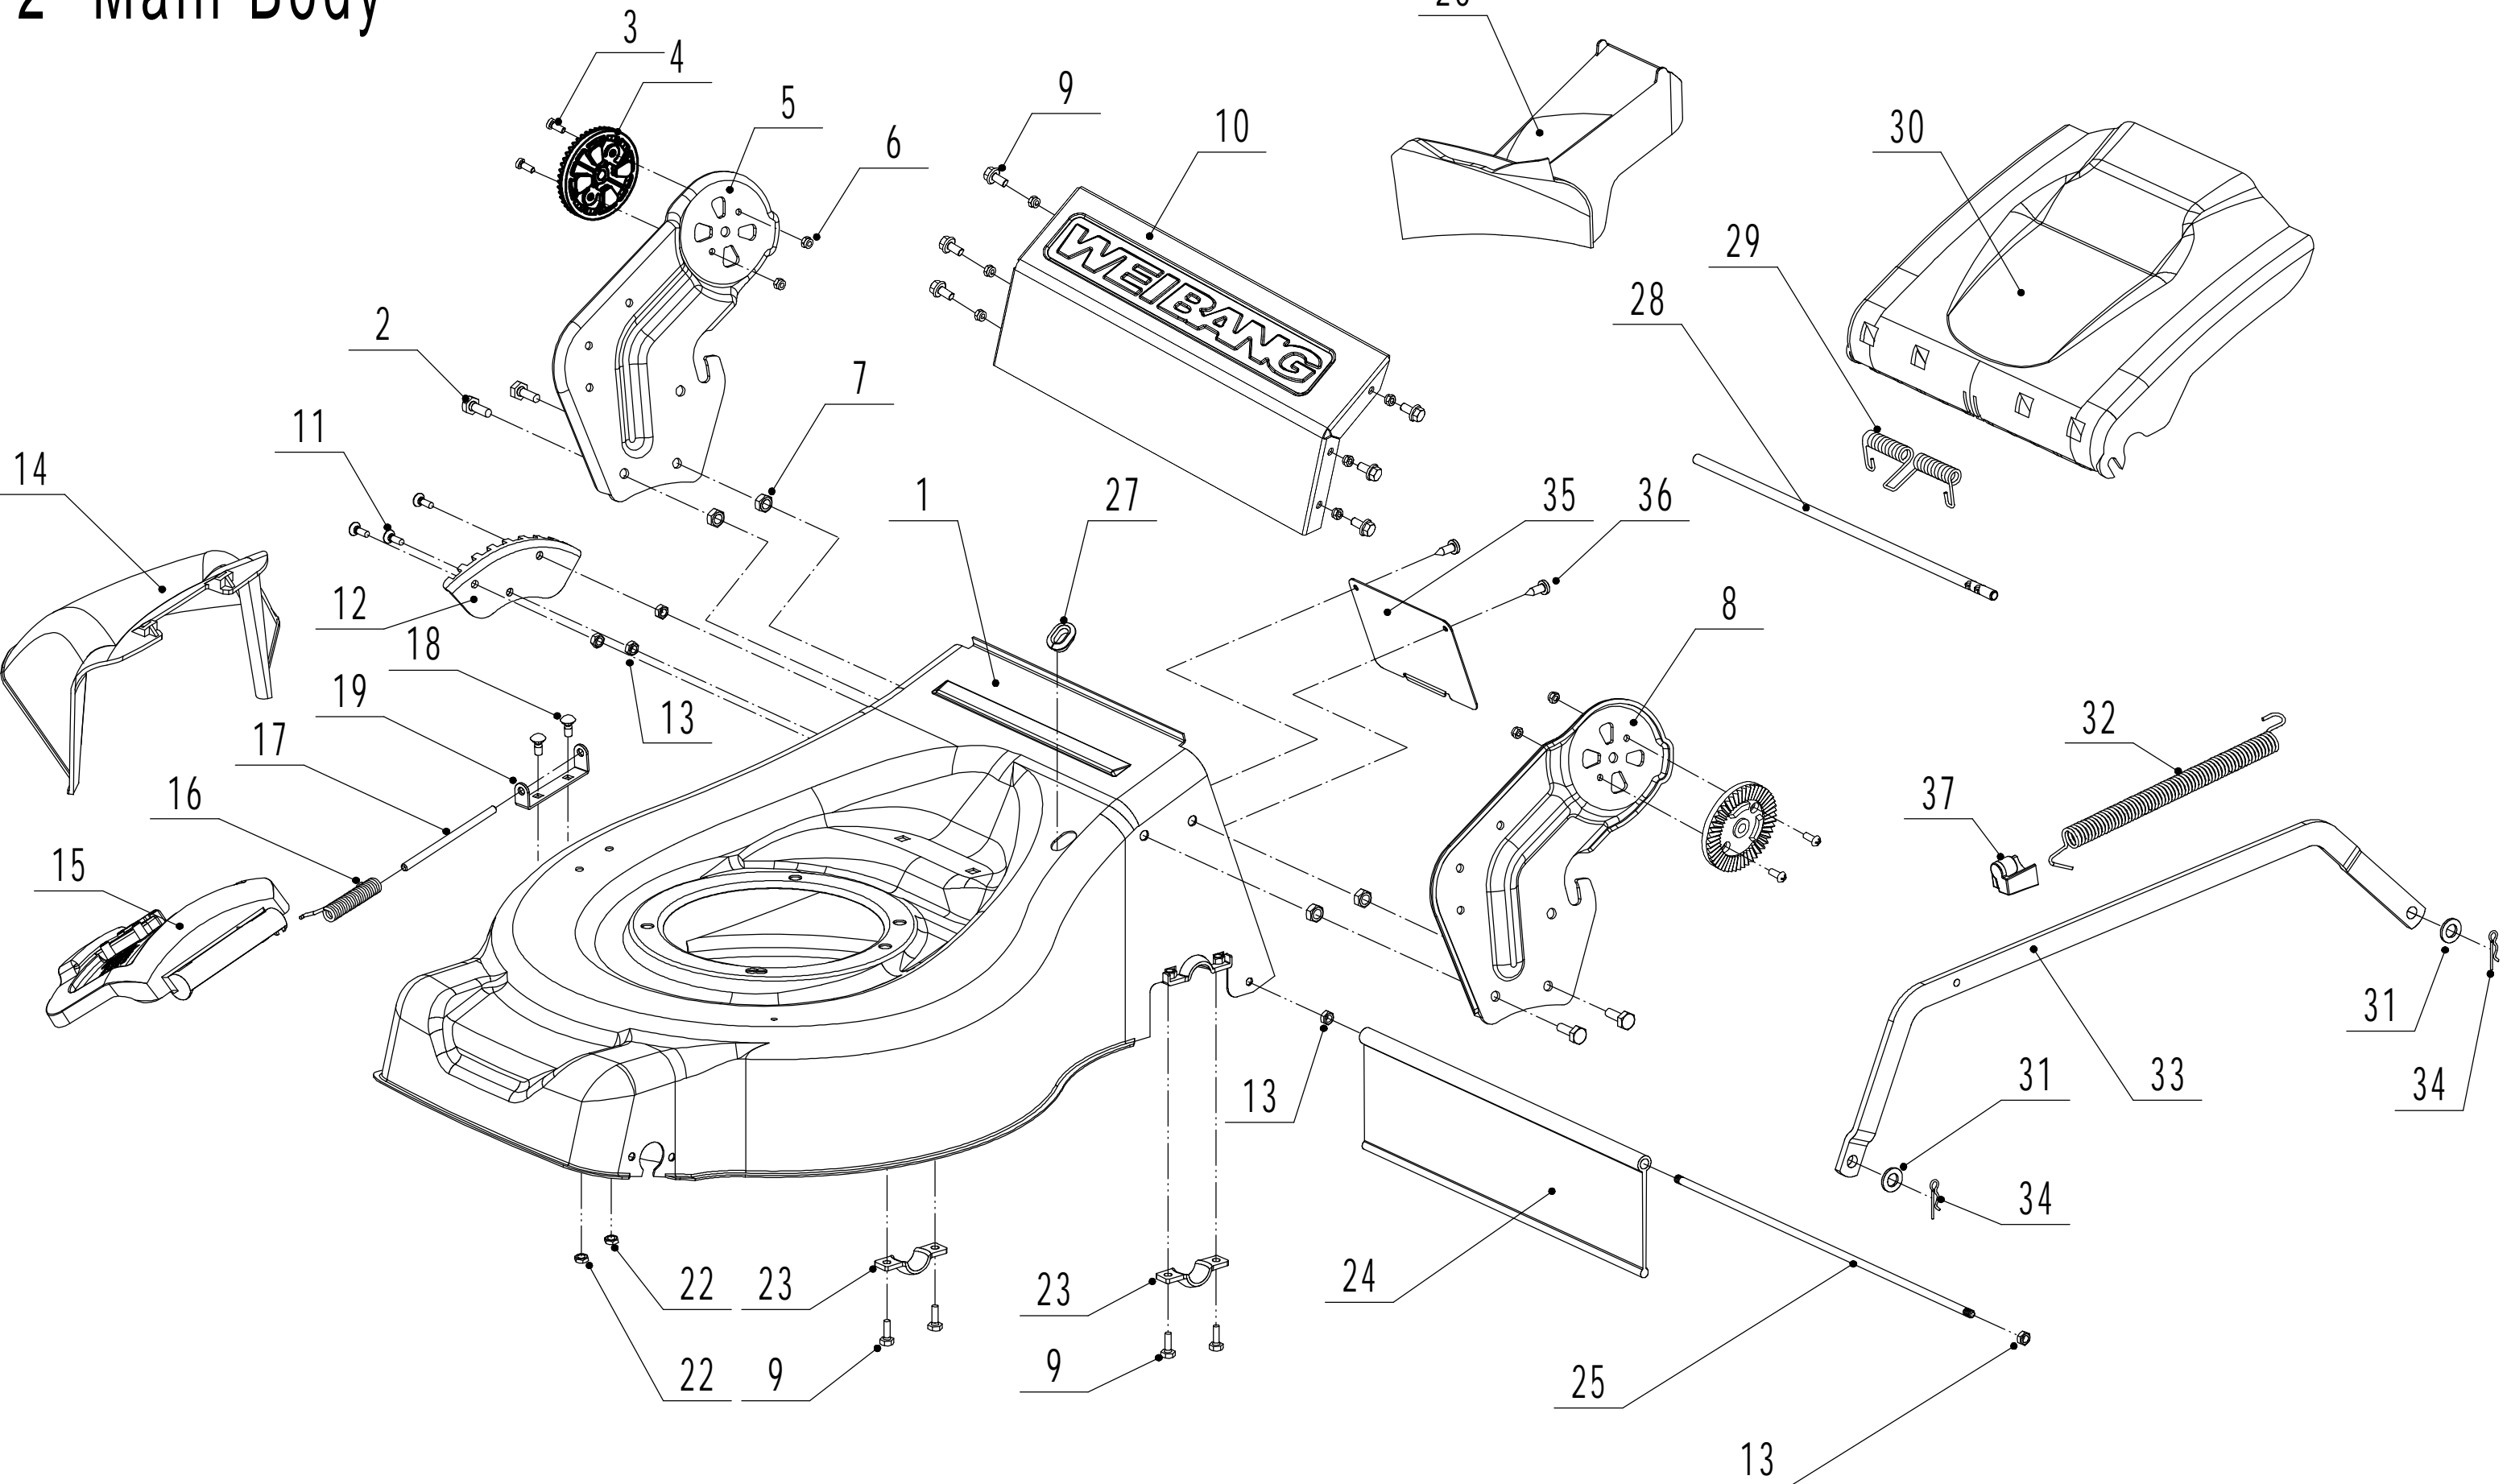

Weibang WB 456 SCV 6in1

2021

WEIBANG[®]
GARDEN MACHINES

2 Main Body

Part 2 - Main Body Spare parts		
No.	ID Zboží	Název
1	4560101004/49	Chassis
2	0102008016	Bolt - M8x16
3	0104005012	Screw - M5x12
4	AVSA000000040/22	Tooth Disc
5	4560112010K/40	Right Bracket
6	0202005000	Lock Nut - M5
7	0202008000	Lock Nut - M8
8	4560111010K/40	Left Bracket
9	0102006012	Bolt - M6x12
10	4560111030K/49	Connector
11	0104006016	Screw - M6x16
12	4560110010/01	Graduator
13	0202006000	Lock Nut - M6
14	4560108010	Side Discharge Deflector
15	4560107012	Side Discharge Cover Kit
16	5020119010	Spring - Side Discharge Cover
17	5020120010/02	Pivot - Side Discharge Cover
18	0107006014	Bolt - M6x14
19	5020118010/02	Side Discharge Cover Bracket
22	0204006000	Lock Nut - M6
23	5320114020/01	Upper Bearing Bracket
24	4320119010	Trailing Flap
25	4320118010/02	Pivot - Trailing Flap
26	4560104010	Mulching Plug
27	5360122010	Rubber Ring
28	4560106010/02	Rear Cover Pivot
29	5360118010	Rear Cover Spring
30	4560105010	Rear Cover
31	0301010000	Flat Washer - M10
32	WB2100020102/01	Spring - Connecting Rod
33	4560109011/40	Connecting Rod
34	5320333010	Check Ring
35	5360105010D/49	Baffle
36	0106004009	Screw - 4.2x9.5
37	4560109012	Spring Bracket

3 Blade system

Part 3 - Blade System Spare parts		
No.	ID Zboží	Název
1	5360111010/02	Engine Washer 1
2	5360112010/02	Engine Washer 2
3	5320115010	ST screw - 3/8x16x25
4	4510401010	Key
5	4560402040/02	Engine Pulley
6	0105006006	Locking Screw
7	4560114010	V Belt - V10x815 (30°)
8	4560102010	Belt Shield
9	0302006000	Big Flat Washer
10	0202006000	Lock Nut - M6
12	5320404020/02	Adaptor
13	5310402010	Friction Washer
14	4510403010A/32	Blade
15	5310404010/02	Lock Disc
16	5310406010/04	Dish Washer
17	5320405011	Central Bolt - 3/8x24x55