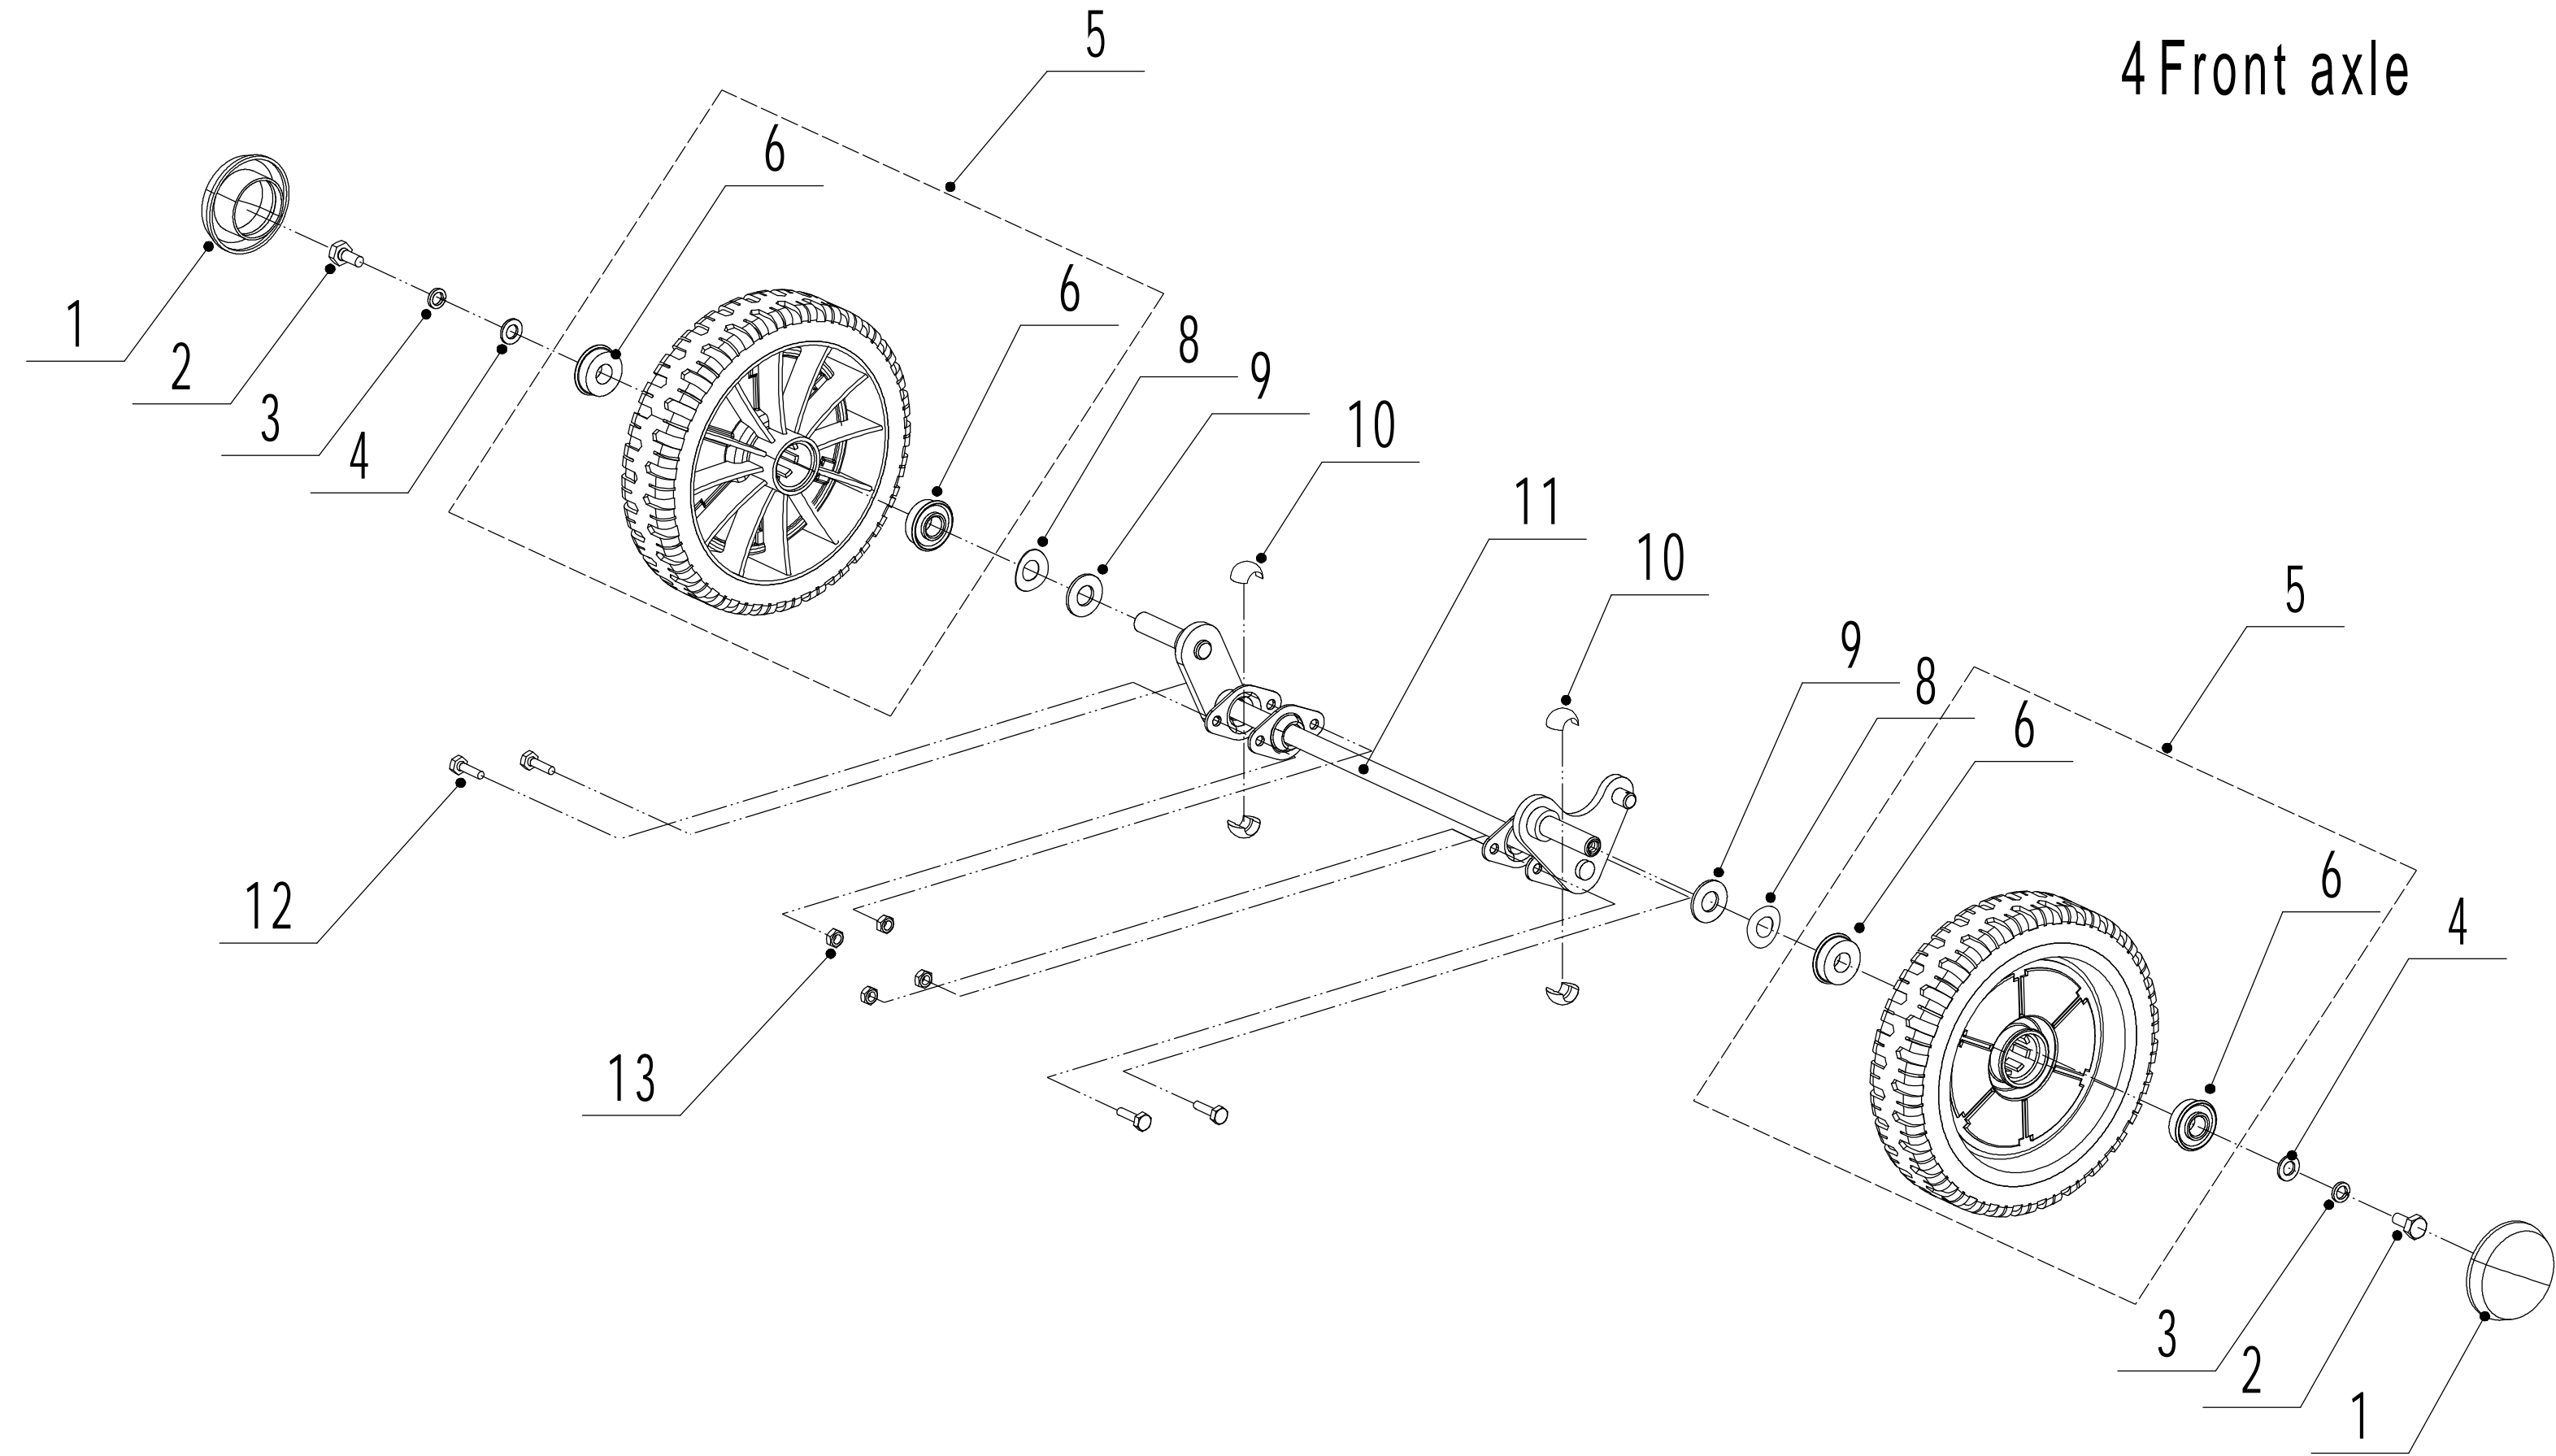

4 Front axle

Part 4 - front axle Spare parts		
No.	ID Zboží	Název
1	5310214010	Wheel Cap
2	0101008015	Bolt - M8x15
3	0401008000	Spring Washer - M8
4	0301006000	Washer - M6
5	5310212010/40	Wheel - 8"
6	5310213010	WEIBANG Bearing
8	5310211010/02	Spacer
9	5310210010/02	Plain Washer
10	5310209010	Spherical Bearing
11	5360201010/01	Front Axle Weldment
12	0102006016	Bolt - M6x16
13	0202006000	Lock Nut - M6