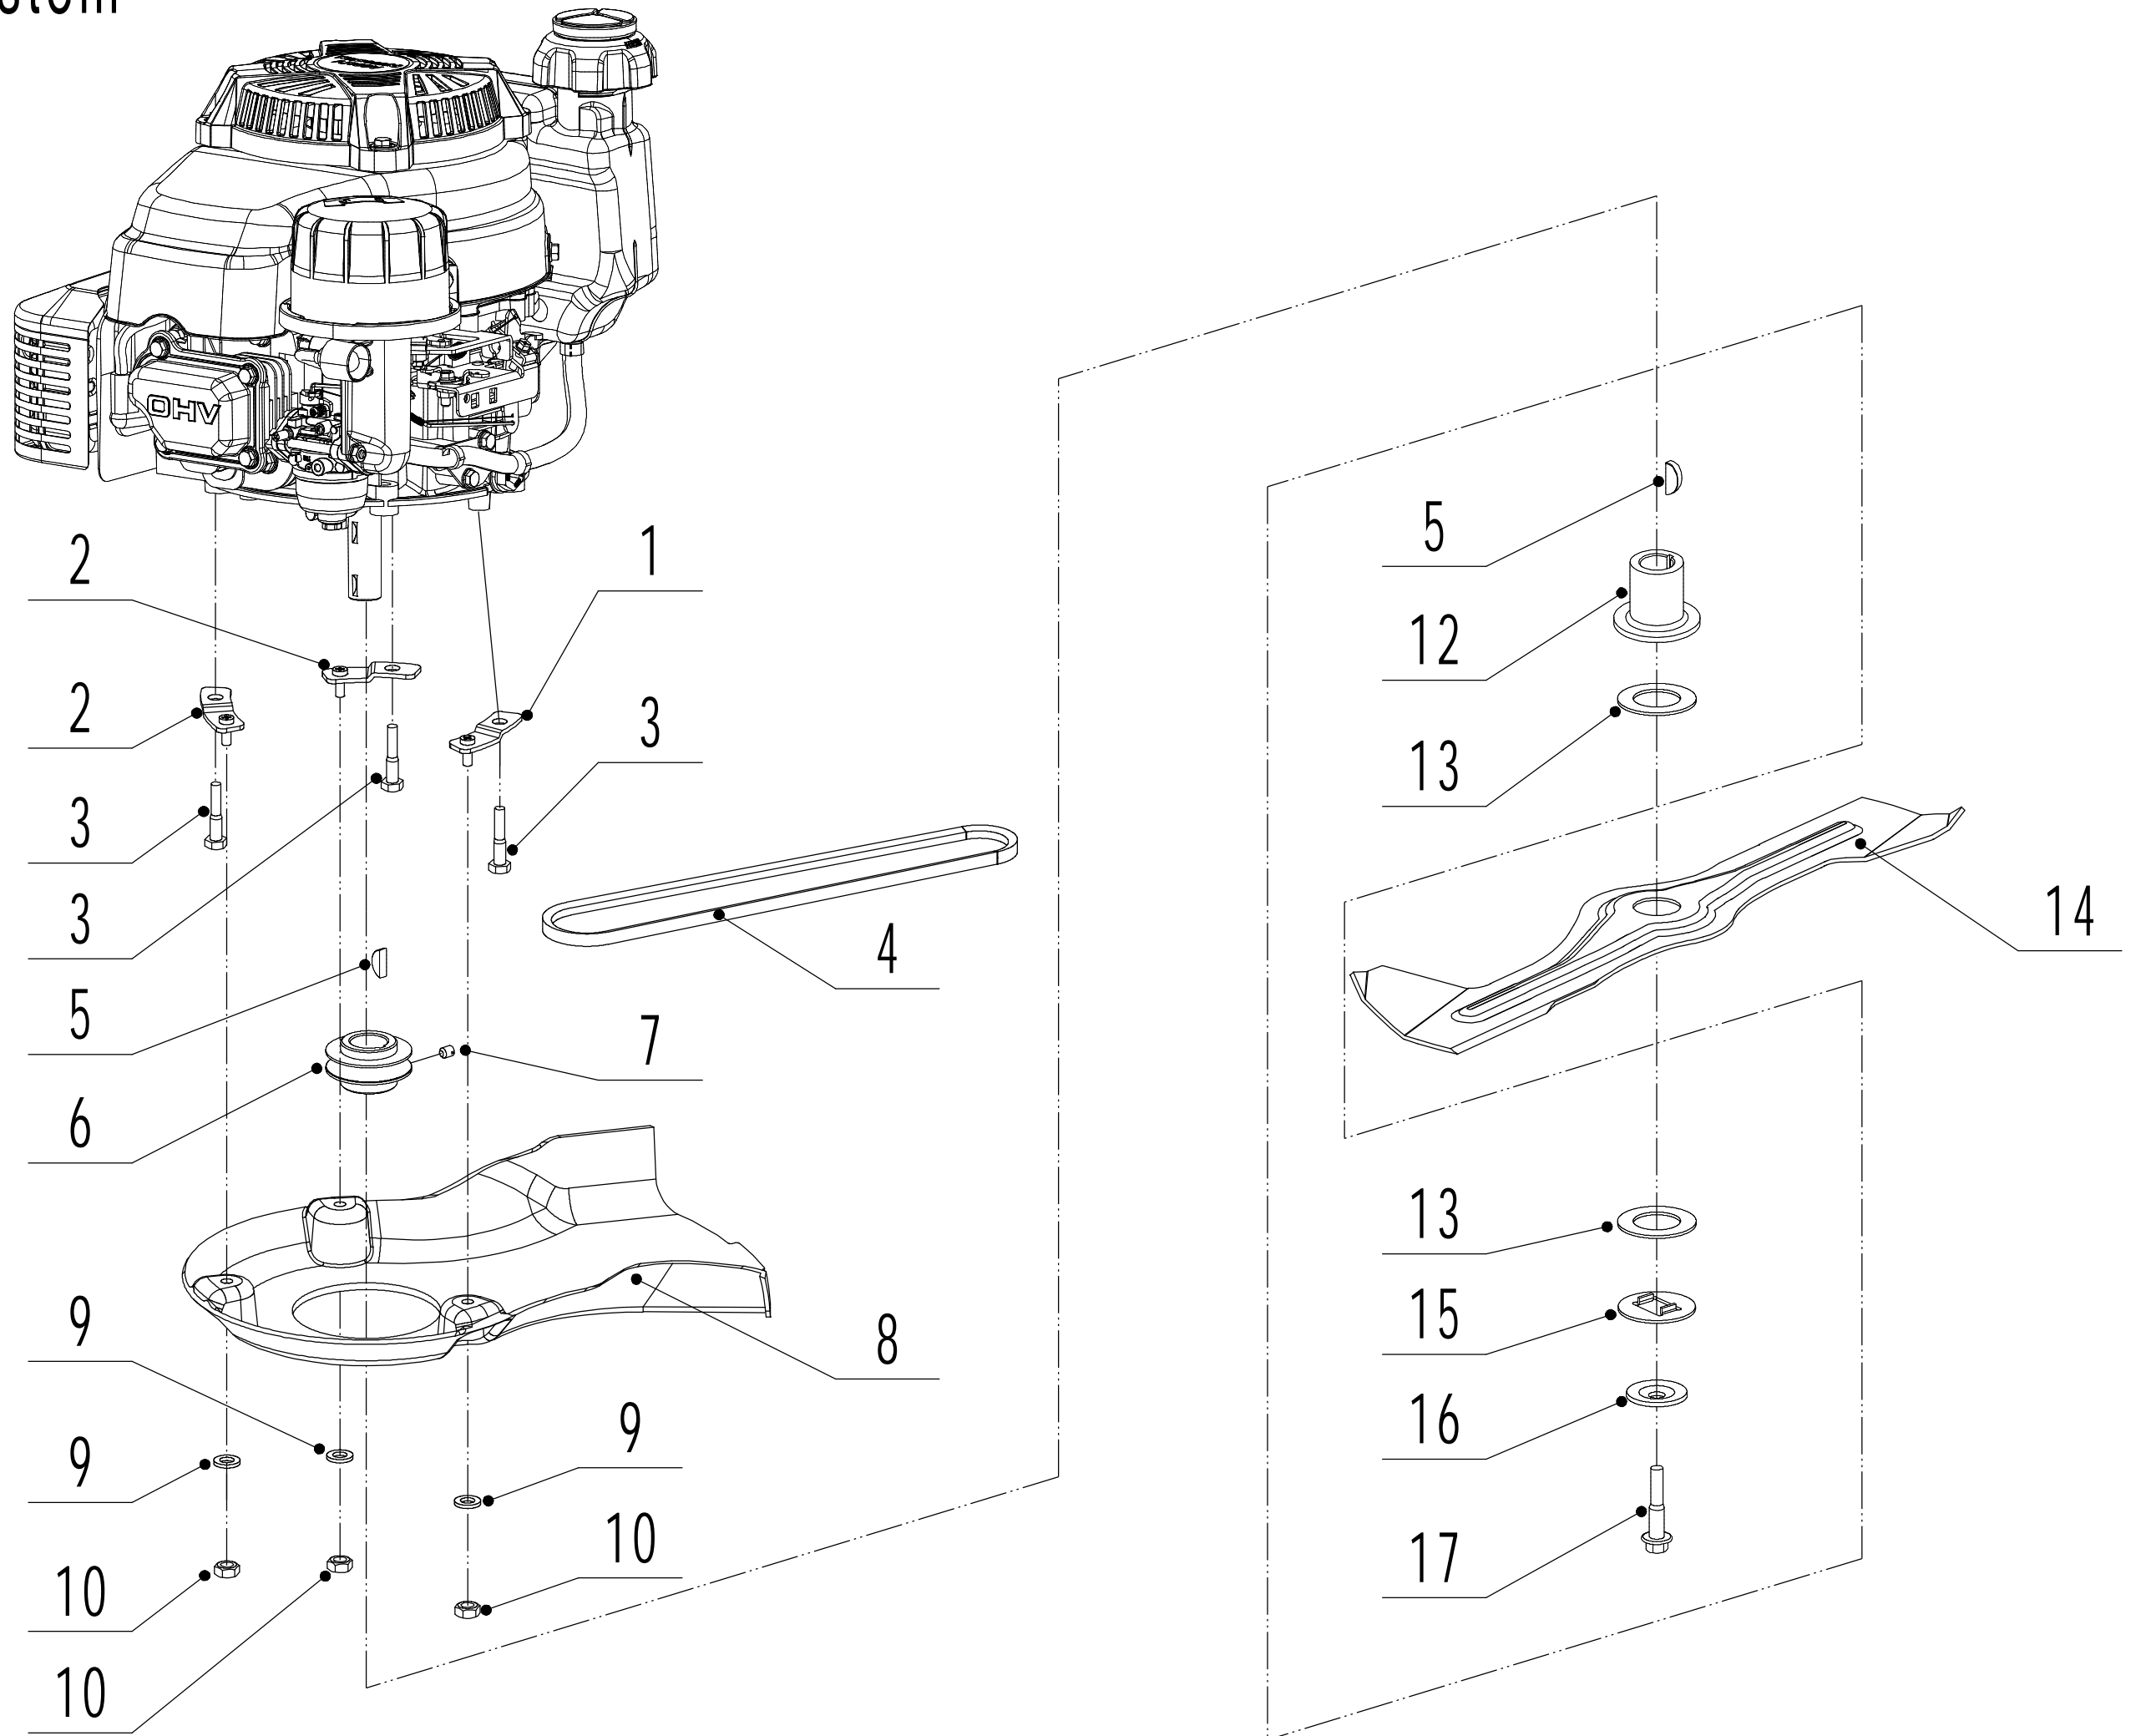

2 Main Body

Part 2 - Main Body Spare parts		
No.	ID Zboží	Název
1	5360101010C/44	Chassis
2	0107006014	Bolt - M6x14
3	5020118010/02	Side Discharge Cover Bracket
4	5020120010/02	Side Discharge Cover Spring
5	5020119010	Side Discharge Cover Pivot
6	5360119012	Side Discharge Cover Kit
7	5360120010J	Side Discharge Deflector
8	0104006016	Screw - M6x16
9	5360123010/01	Graduator
10	0301006000	Plain Washer - M6
11	0202006000	Lock Nut - M6
12	0102008016	Bolt - M8x16
13	0104005012	Screw - M5x12
14	AVSA000000040/22	Tooth Disc
15	5360125010K/40	Right Handle Bracket
16	0202005000	Lock Nut - M5
17	0202008000	Lock Nut - M8
18	5360122010C	Rubber Ring
19	0102006012	Bolt - M6x12
20	5360124030/44	Connector
21	5360115010	Mulching Plug
22	5360117010/02	Rod - Grass Bag Flap
23	5360118010	Spring - Grass Bag Flap
24	5360116010	Grass Bag Flap
25	0106004009	Screw - ST4.2x9.5
26	5360105010CD/44	Baffle
27	5360124010K/40	Left Handle Bracket
28	5360127010	Trailing Flap
29	5360126010/02	Pivot - Trailing Flap
30	5320114020/01	Upper Bearing Bracket
31	5320333010	Spring Clip
32	0301010000	Plain Washer - M10
33	5360308010/40	Connector Rod
34	5320332010/01	Connecting Rod Spring
35	4560109012	Spring Bracket
36	0204006000	Lock Nut - M6

3 Blade System

Part 3 - Blade System Spare parts		
No.	ID Zboží	Název
1	5360111010/02	Engine Washer 1
2	5360112010/02	Engine Washer 2
3	5320115010	ST Screw - 3/8x16x25
4	5320119011	V Belt - V10x805 (40°)
5	4510401010	Key
6	5020402070/02	Engine Pulley
7	0105006006	Locking Screw - M6x6
8	5360113010	Belt Shield
9	0302006000	Big Flat Washer - M6
10	0202006000	Lock Nut - M6
12	5320404020/02	Adaptor
13	5310402010	Friction Disc
14	5310403010A/32	Blade
15	5310404010/02	Locking Disc
16	5310406010/04	Dish Washer
17	5320405011	Central Bolt - 3/8x24x55