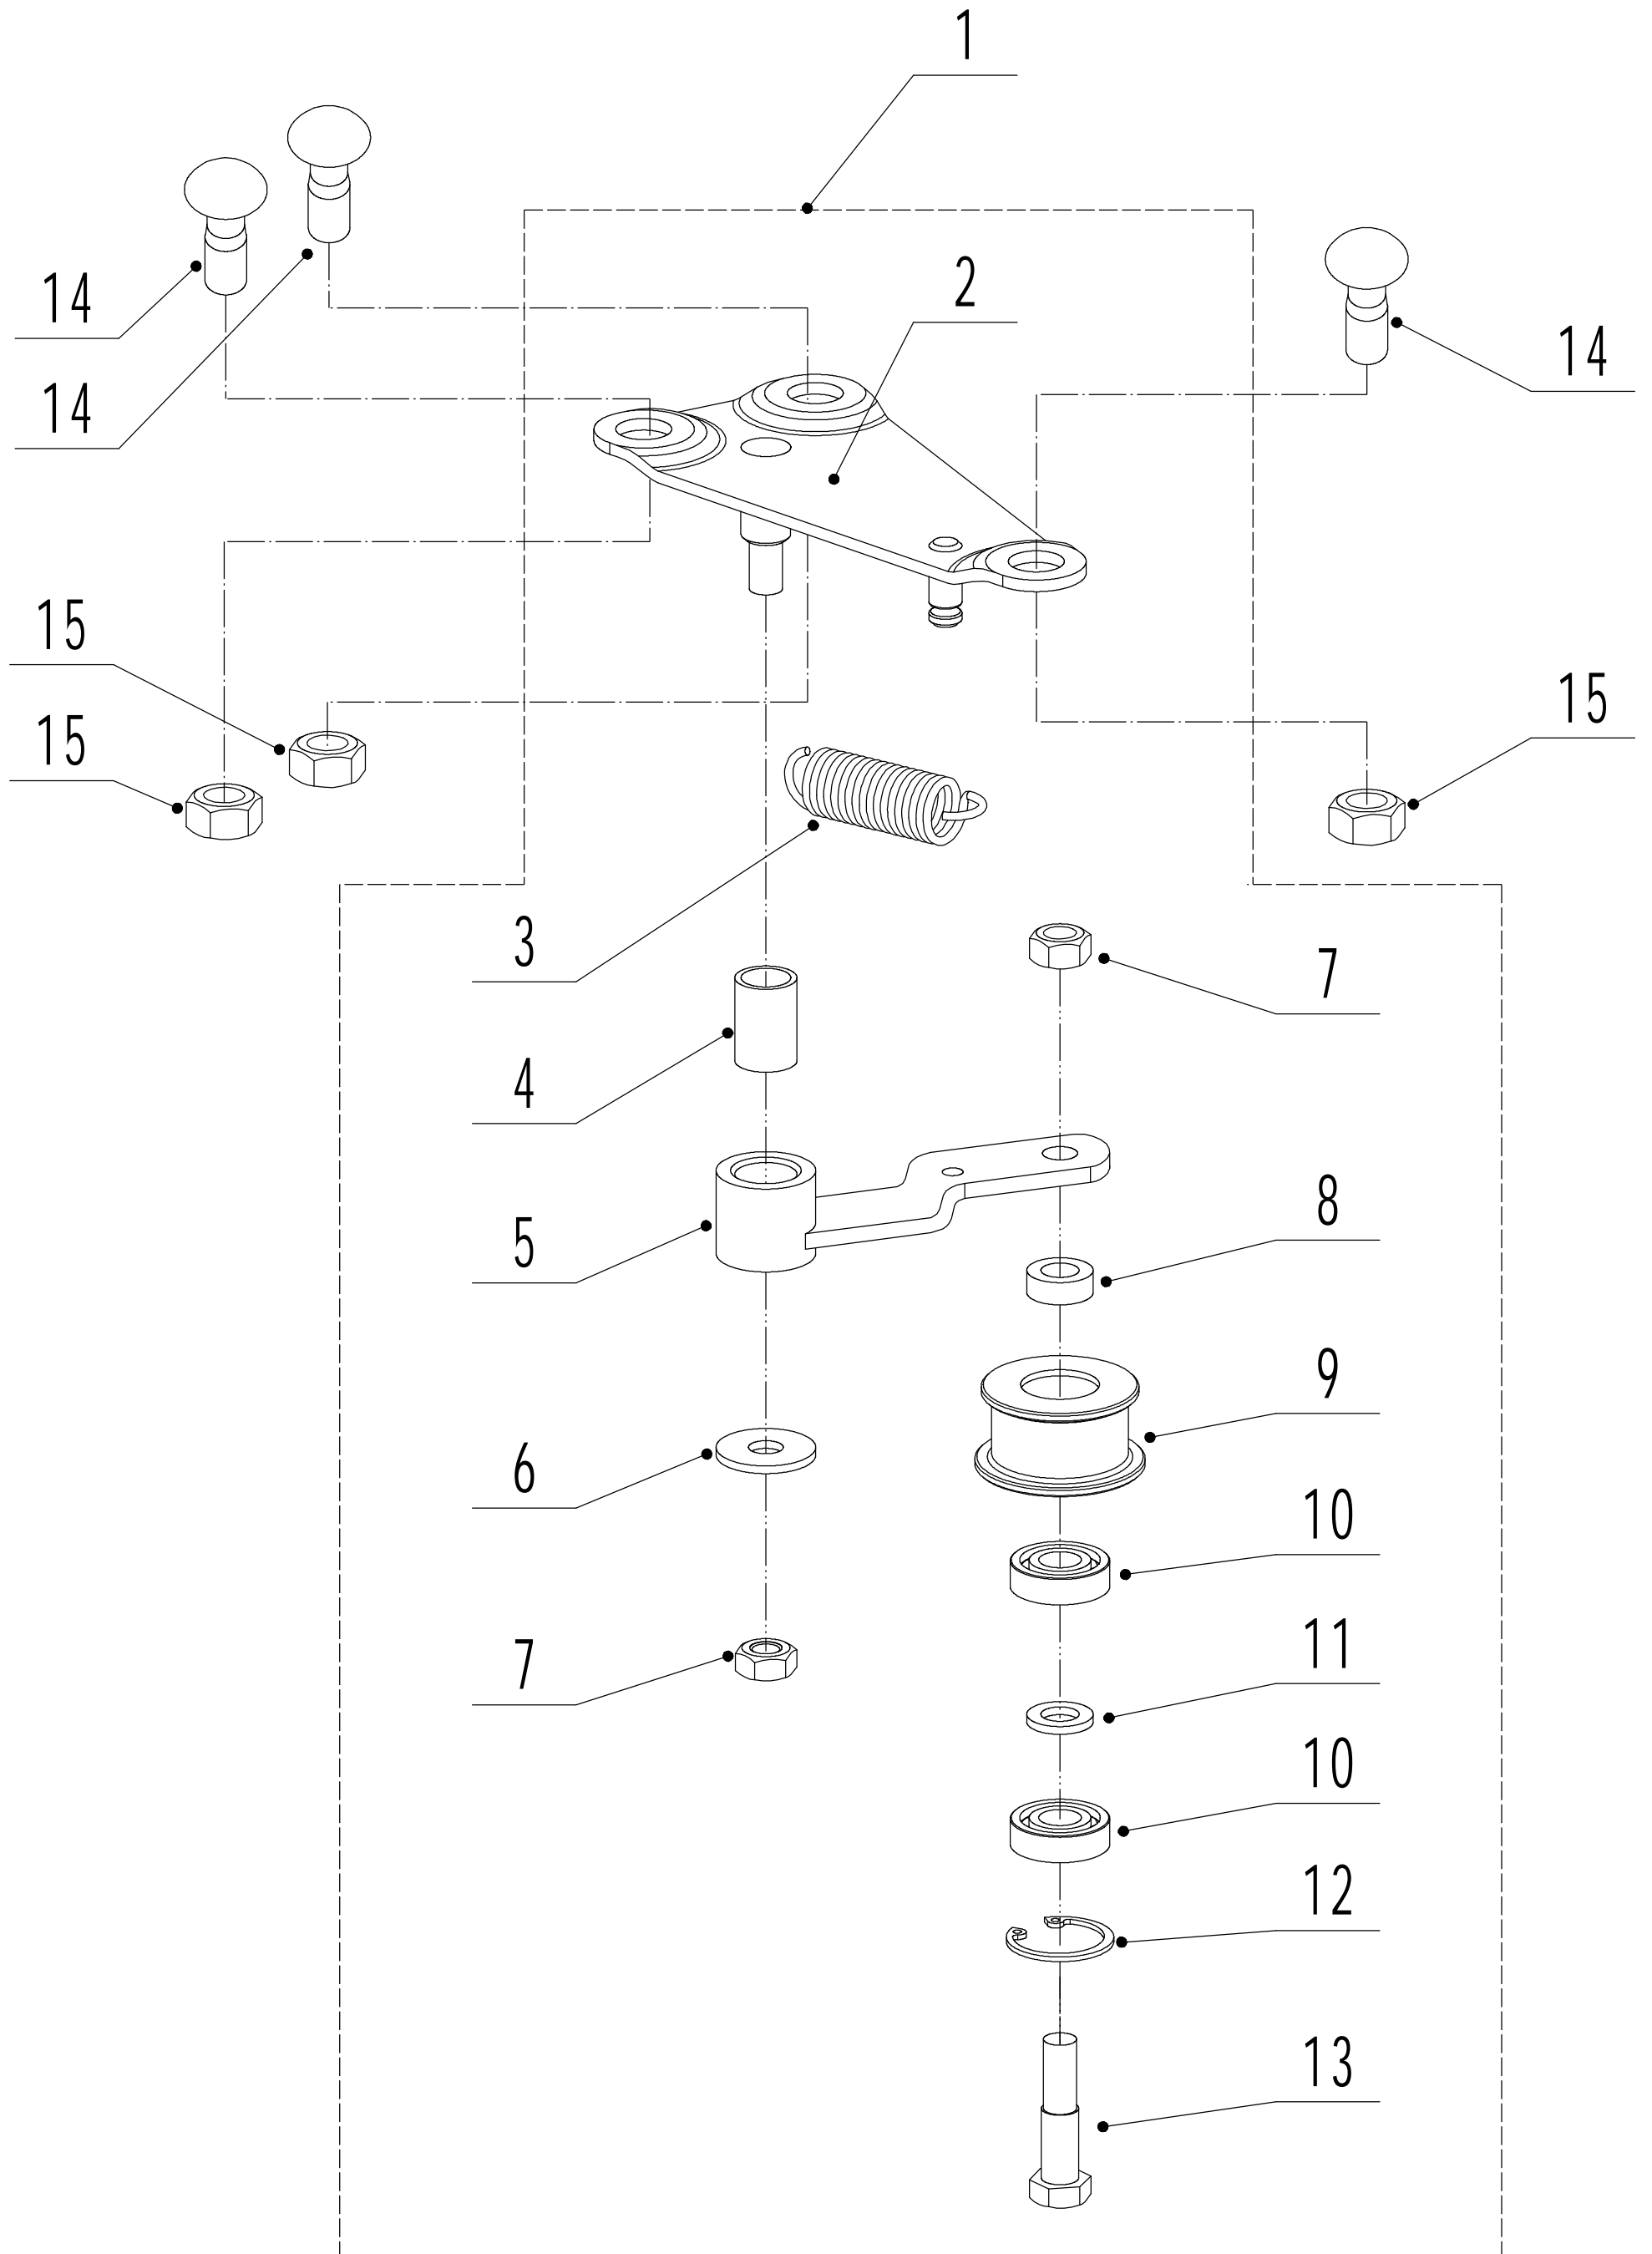

8 Variable Speed Pulley

Part 8 - Variable Speed Pulley Spare parts		
No.	ID Zboží	Název
1	Y095361	Tensional Device Assembly
2	5360129010C/02	Tensional Arm Bracket
3	5360134010C	Tensional Spring
4	4820112010	Nylon Bush
5	5360133010C/02	Tensional Arm Weldment
6	0302008000	Washer - M8
7	0202008000	Lock Nut - M8
8	5340129010/02	Tensional Pulley Spacer
9	5340128010	Tensional Pulley
10	609/2RS	Bearing
11	5340130010/02	spacer2
12	1001024000	Check Ring For Hole
13	5340131010/02	Bolt
14	0107010025	Bolt - M10x25
15	0202010000	Lock Nut - M10