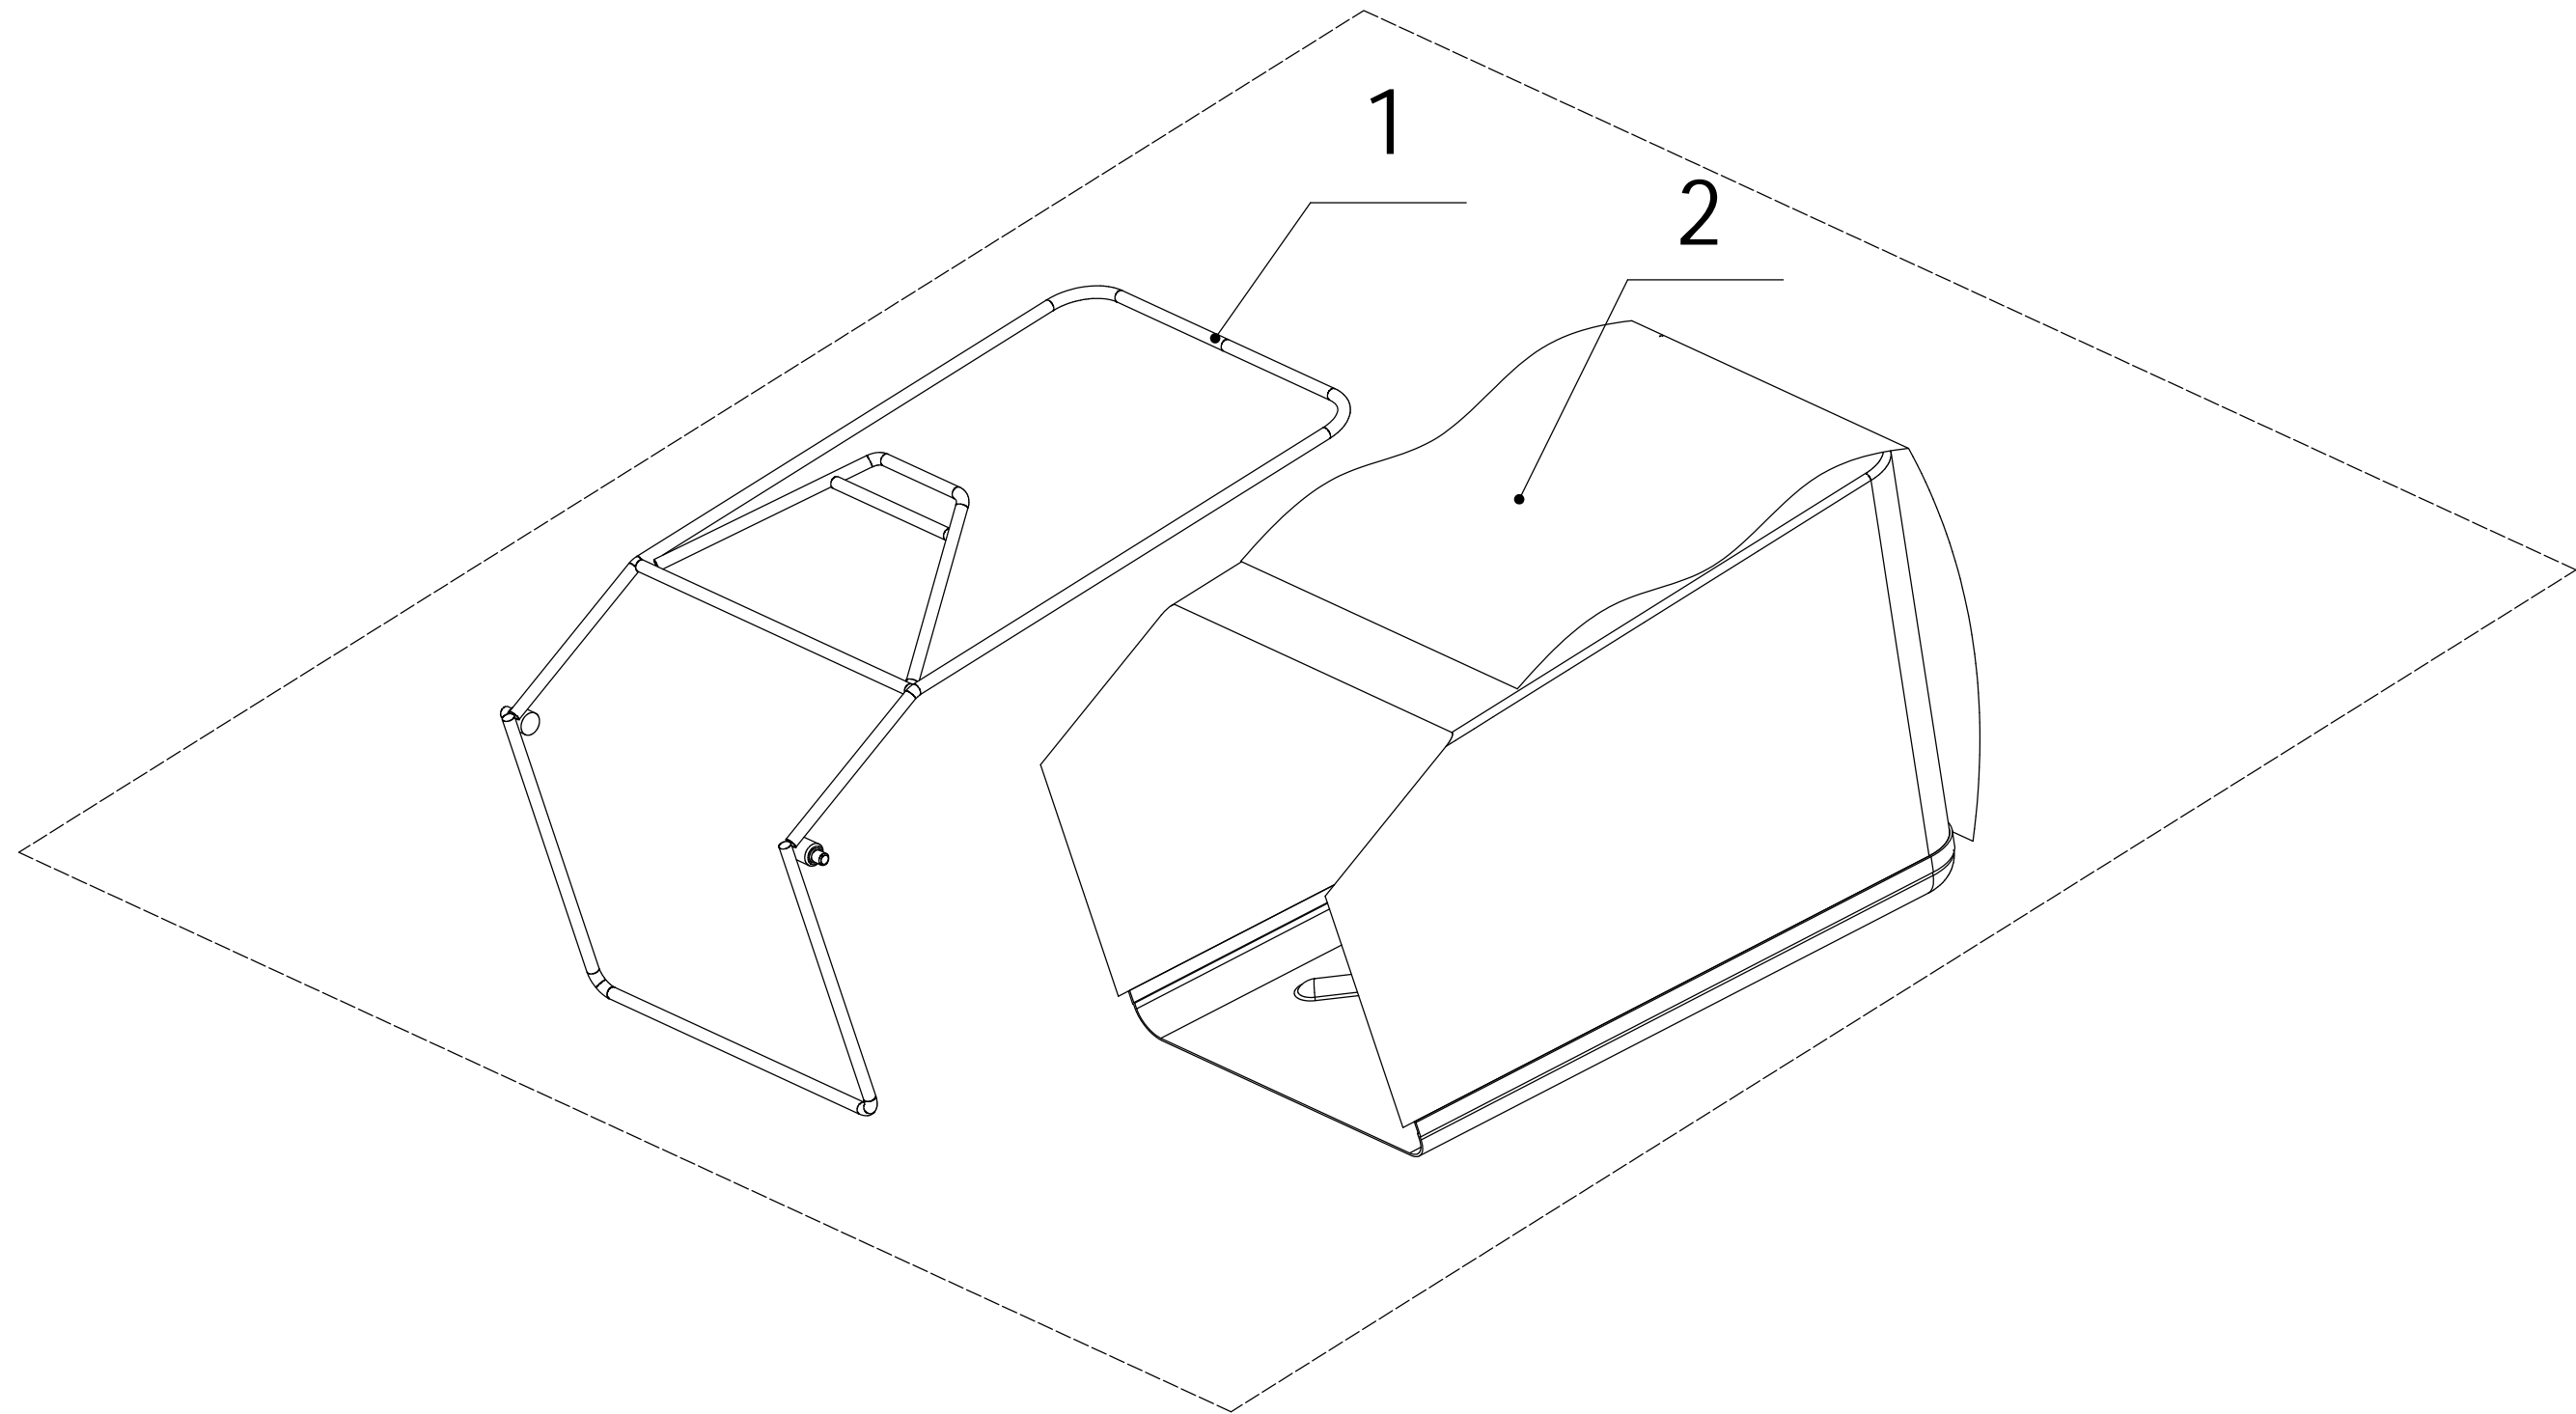

7 Grass Catcher

Part 7 - Grass Catcher Spare parts		
No.	ID Zboží	Název
1	5360602010T/22	Grass Bag Frame
2	5360603010T/84	Grass Bag