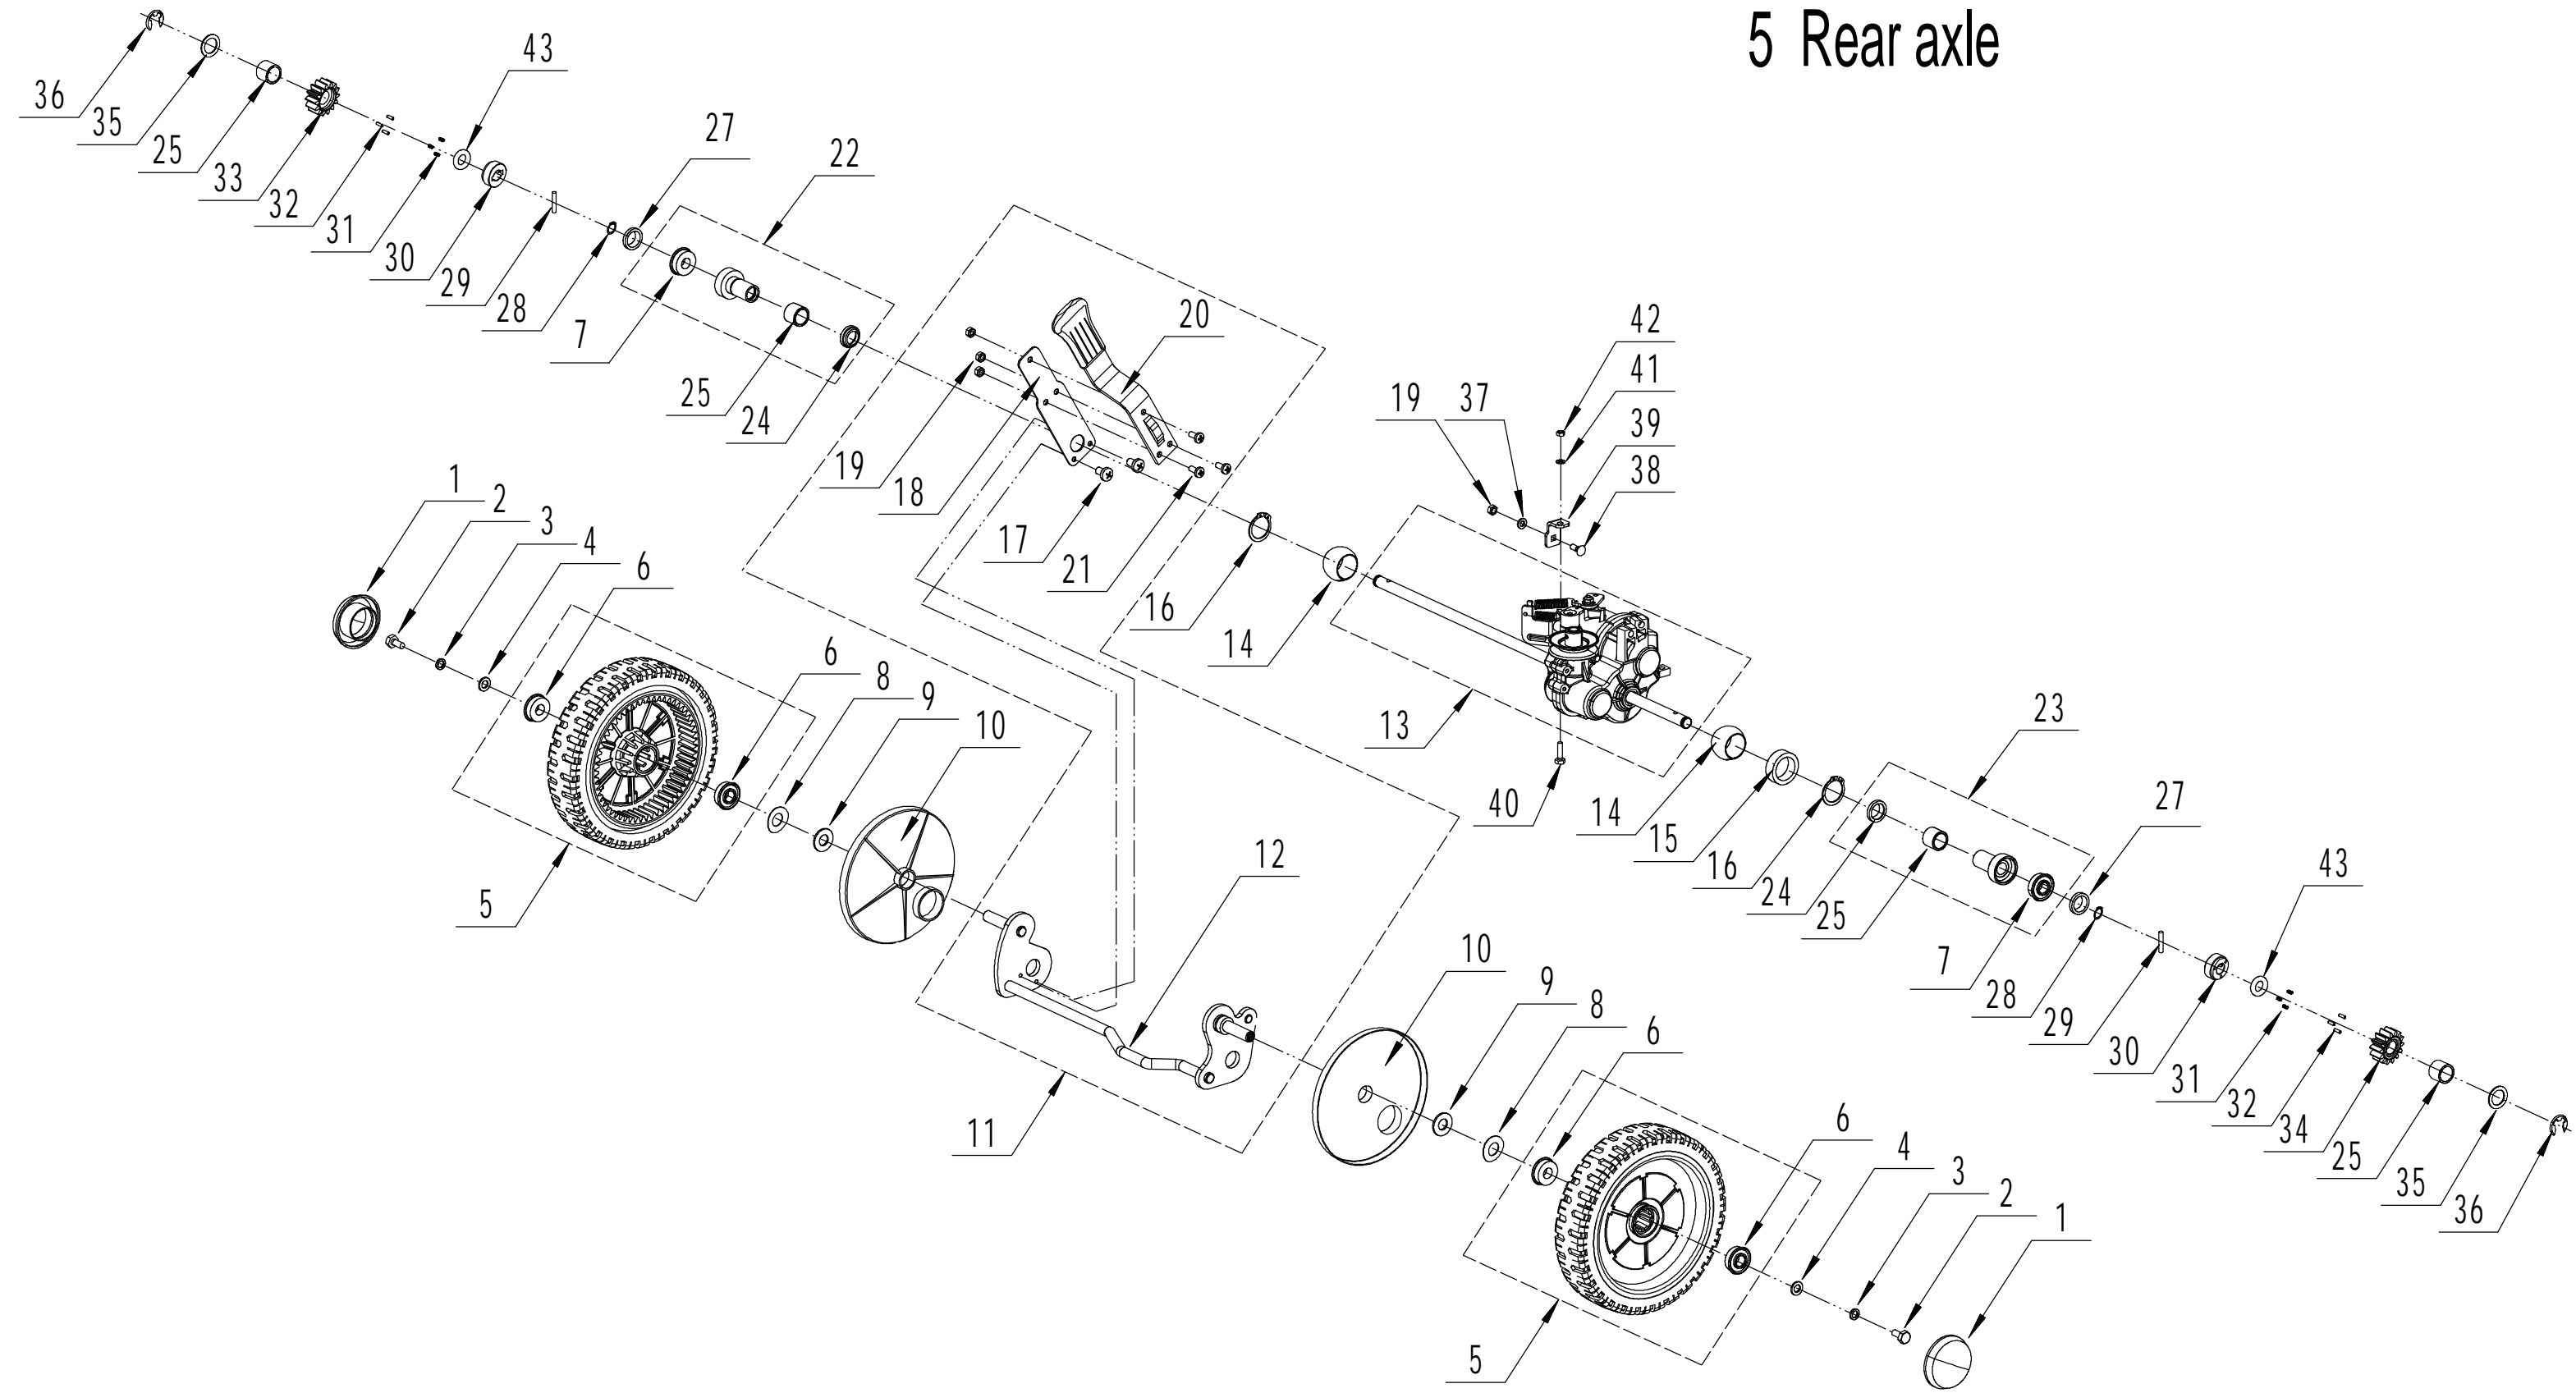

5 Rear axle

Part 5 - rear axle Spare parts

No.	ID Zboží	Název
1	5310214010	Wheel Cap
2	0101008015	Bolt - M8x15
3	0401008000	Spring Washer
4	0301008000	Plain Washer - M8
5	5340309010/40	Rear Wheel - 9"
6	5310213010	Bearing
7	R8-2RS	Bearing
8	5310211010/02	Spacer
9	5310210010/02	Washer
10	5340312010	Anti-dust Shield
12	5360301010C/01	Rear Axle Weldment
13	Y20536P0	Professional Rear Transmission Assembly
14	5320328010	Nylon Spherical Surface Bearing
15	4520313010/02	Rear Transmission Partition
16	1001020000	Circlip - M20
17	0113005008	Screw - M5x8
18	5360311010/22	Spring Of Adjustment Lever
19	0202006000	Lock Nut - M6
20	5360310010/40	Adjustment Lever
21	0101006014	Bolt - M6x14
22	Y065321	Right Bearing Sheath Assembly
23	Y065320	Left Bearing Sheath Assembly
24	5320327010	Dust Sealing Ring
25	5320326010P	Bearing
27	GM48S010000010	Spacer
28	1001012000	Circlip - M12
29	HQ000100060	Pin For Ratchet
30	HQ000100050	Ratchet
31	HQ000100040	Spring
32	HQ000100030	Pin
33	HQ000100020	Drive Pinion - R/H
34	HQ000100010	Drive Pinion - L/H
35	5020311010/04	Anti-friction Washer
36	1301009000	E-Clip - M9
37	0301006000	Plain Washer - M6
38	0107006014	Bolt - M6x14
39	5360307010C/02	Tranmission Fixed Bracket
40	0101005020	Bolt - M5x20
41	0301005000	Flat Washer - M5
42	0202005000	Lock Nut - M5
43	1401025015	O-Ring