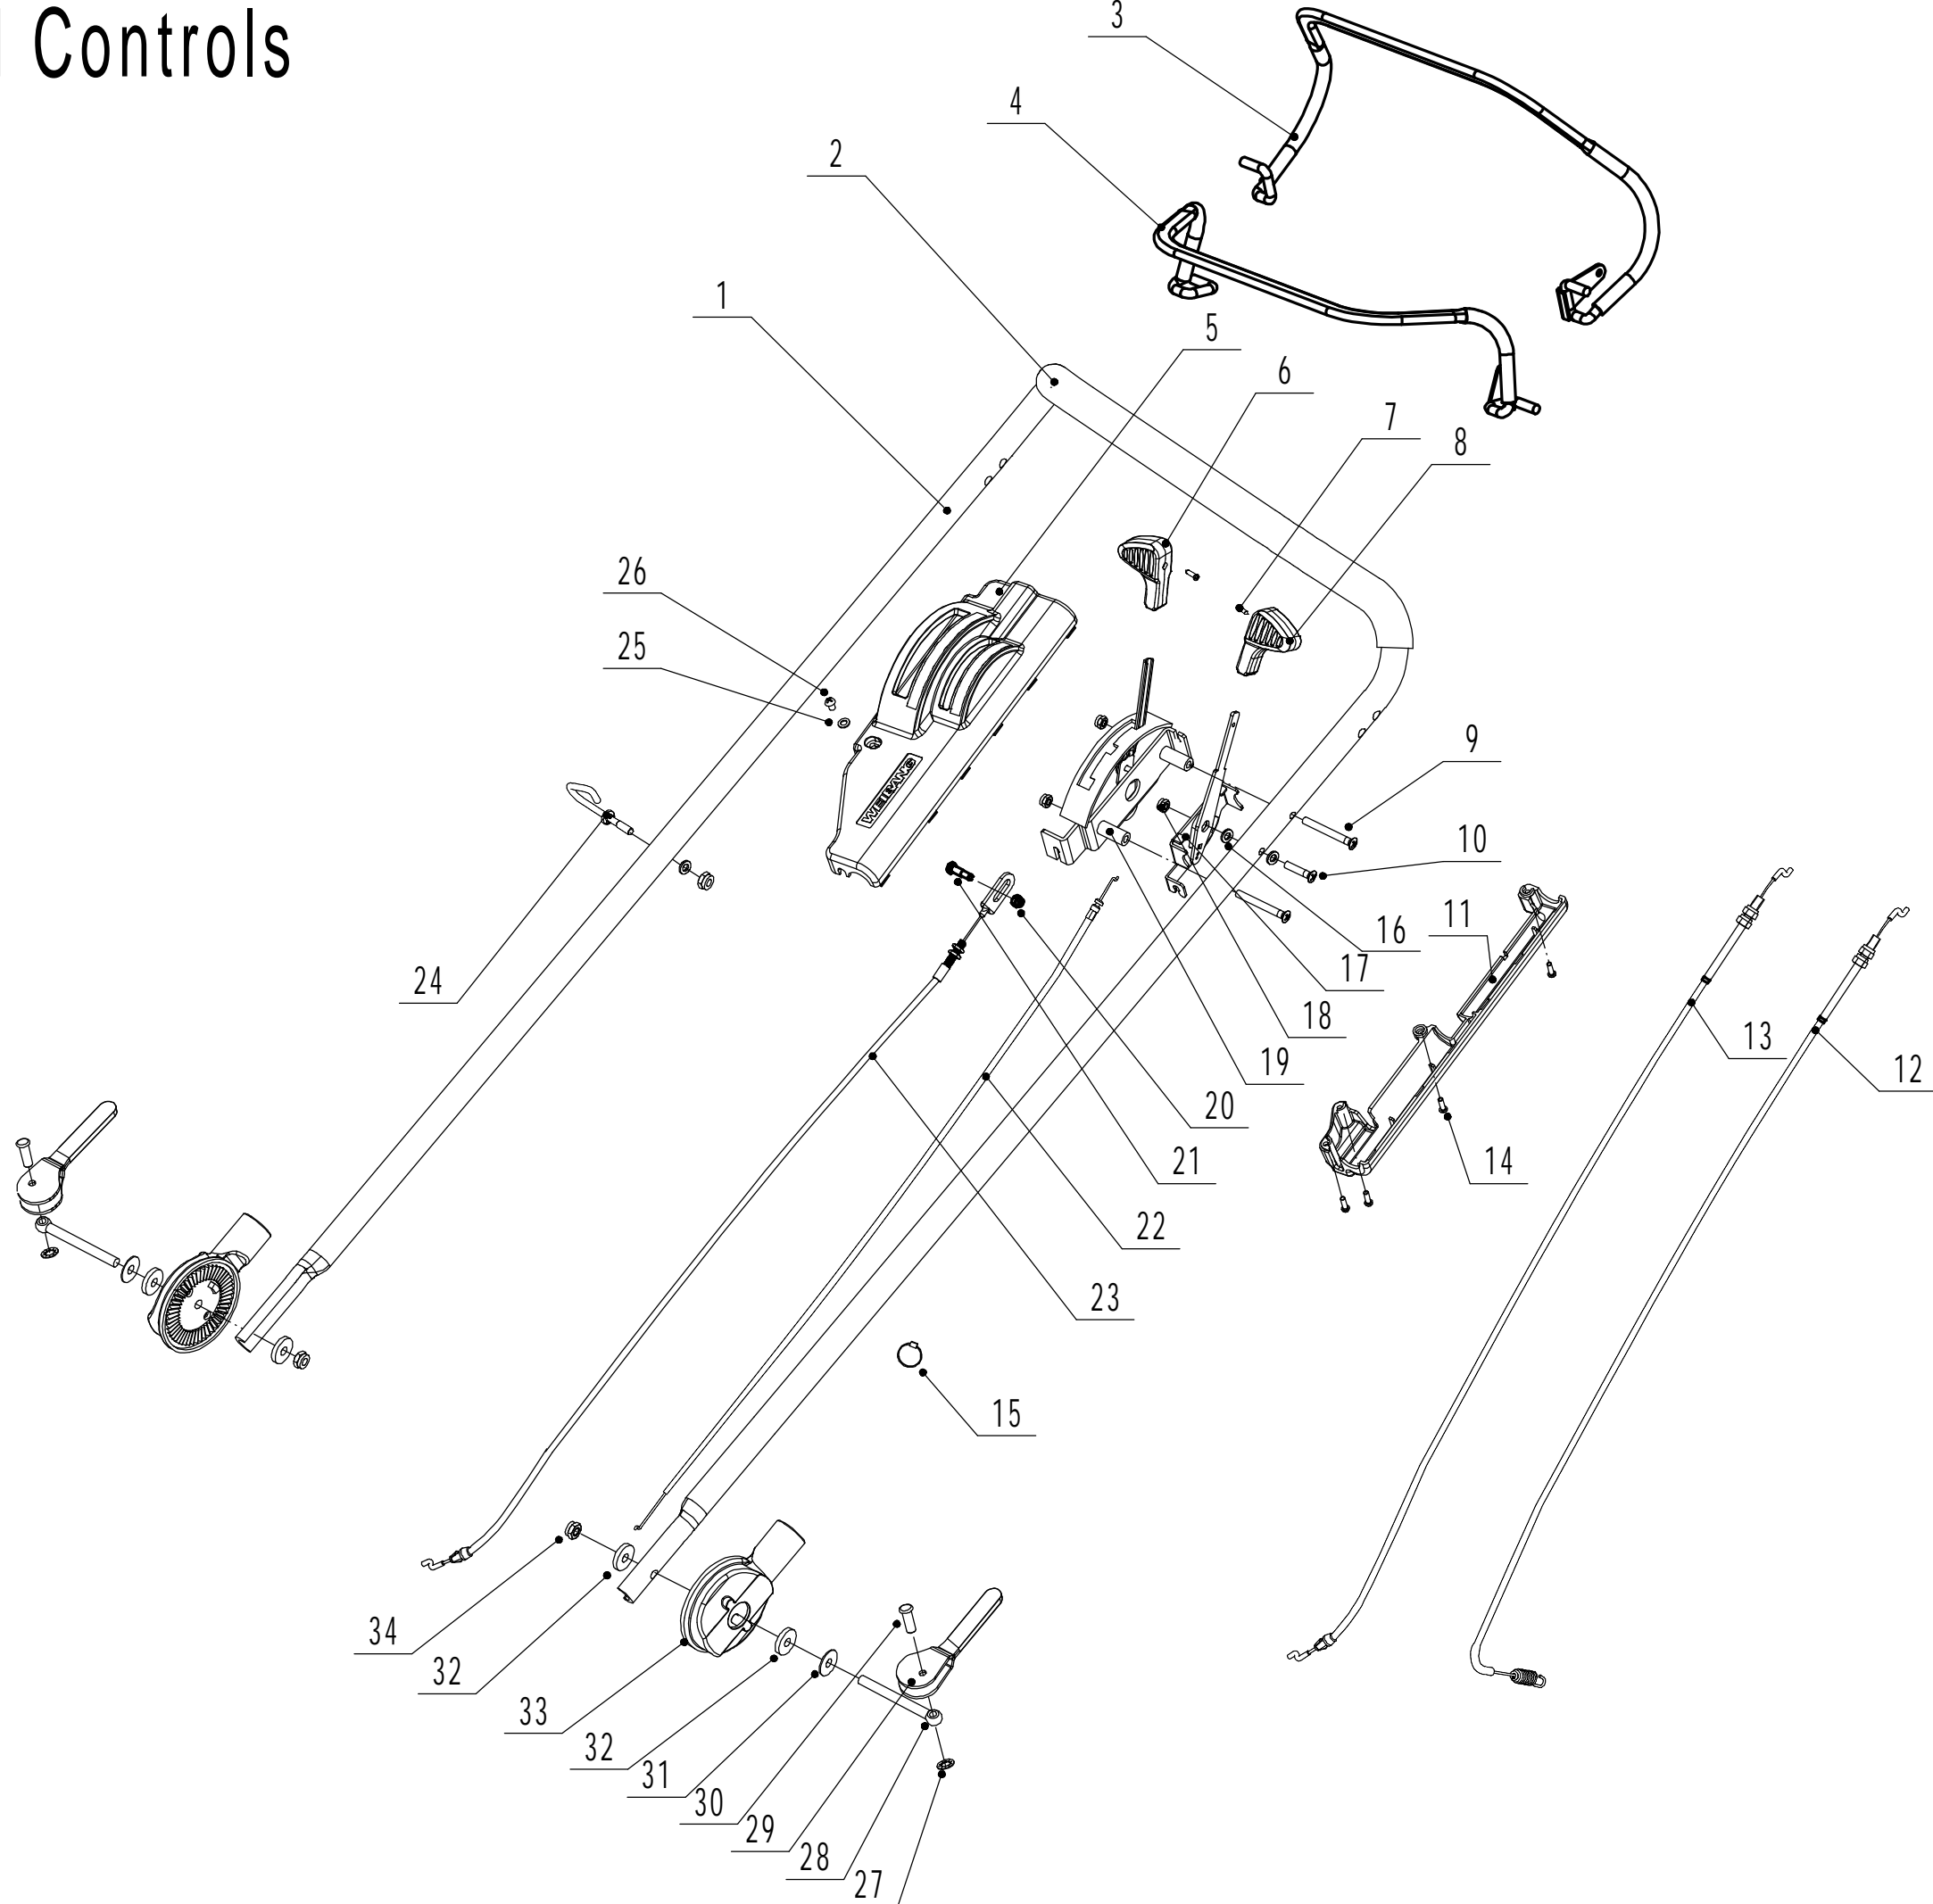

6 Handle And Controls

Part 6 - handle and controls Spare parts		
No.	ID Zboží	Název
1	GM53C01000001B/44	Handle
2	GM56E010000082	Handle Sheath
3	5320511030S/40	Clutch Lever
4	5320503020S/40	OPC Lever
5	5020501030S	Control Box Upper Cover
6	5380508010	Speed Control Grip
7	106003013	Screw - ST2.9x13
8	5380510010	Throttle Control Grip
9	0108006060	Screw - M6x60
10	0108006050	Screw - M6x50
11	5020501040S	Control Box Lower Cover
12	LH180-1150-P	Clutch Cable
13	BS120-1280	OPC Cable
14	0113040018	Screw
15	ZD8/200	Cable Ties - 8x200
16	0301006000	Washer - M6
17	5380512010	Throttle Control Bracket
18	0202006000	Lock Nut - M6
19	5020501050S	Speed Control Bracket
20	0202005000	Lock Nut - M5
21	5360506011	Speed Control Cable Bolt
22	YM95-1140-B	Throttle Cable
23	TX149-1000-P	Speed Control Cable
24	4510511010/01	Hook - Starter Rope
25	0301005000	Washer - M5
26	0104005012	Screw - M5x12
27	4510114030	Fix Cap
28	GM48S000000100	Connecting Bolt
29	GM56A100400000	Lock Lever
30	0801008025	Axis Pin - 8x25
31	GM56A100000040/04	Spacer
32	GM56A100000050/01	Spacer
33	GM48S030200000	Tooth Disc Kit
34	0203008000	Lock Nut-M8