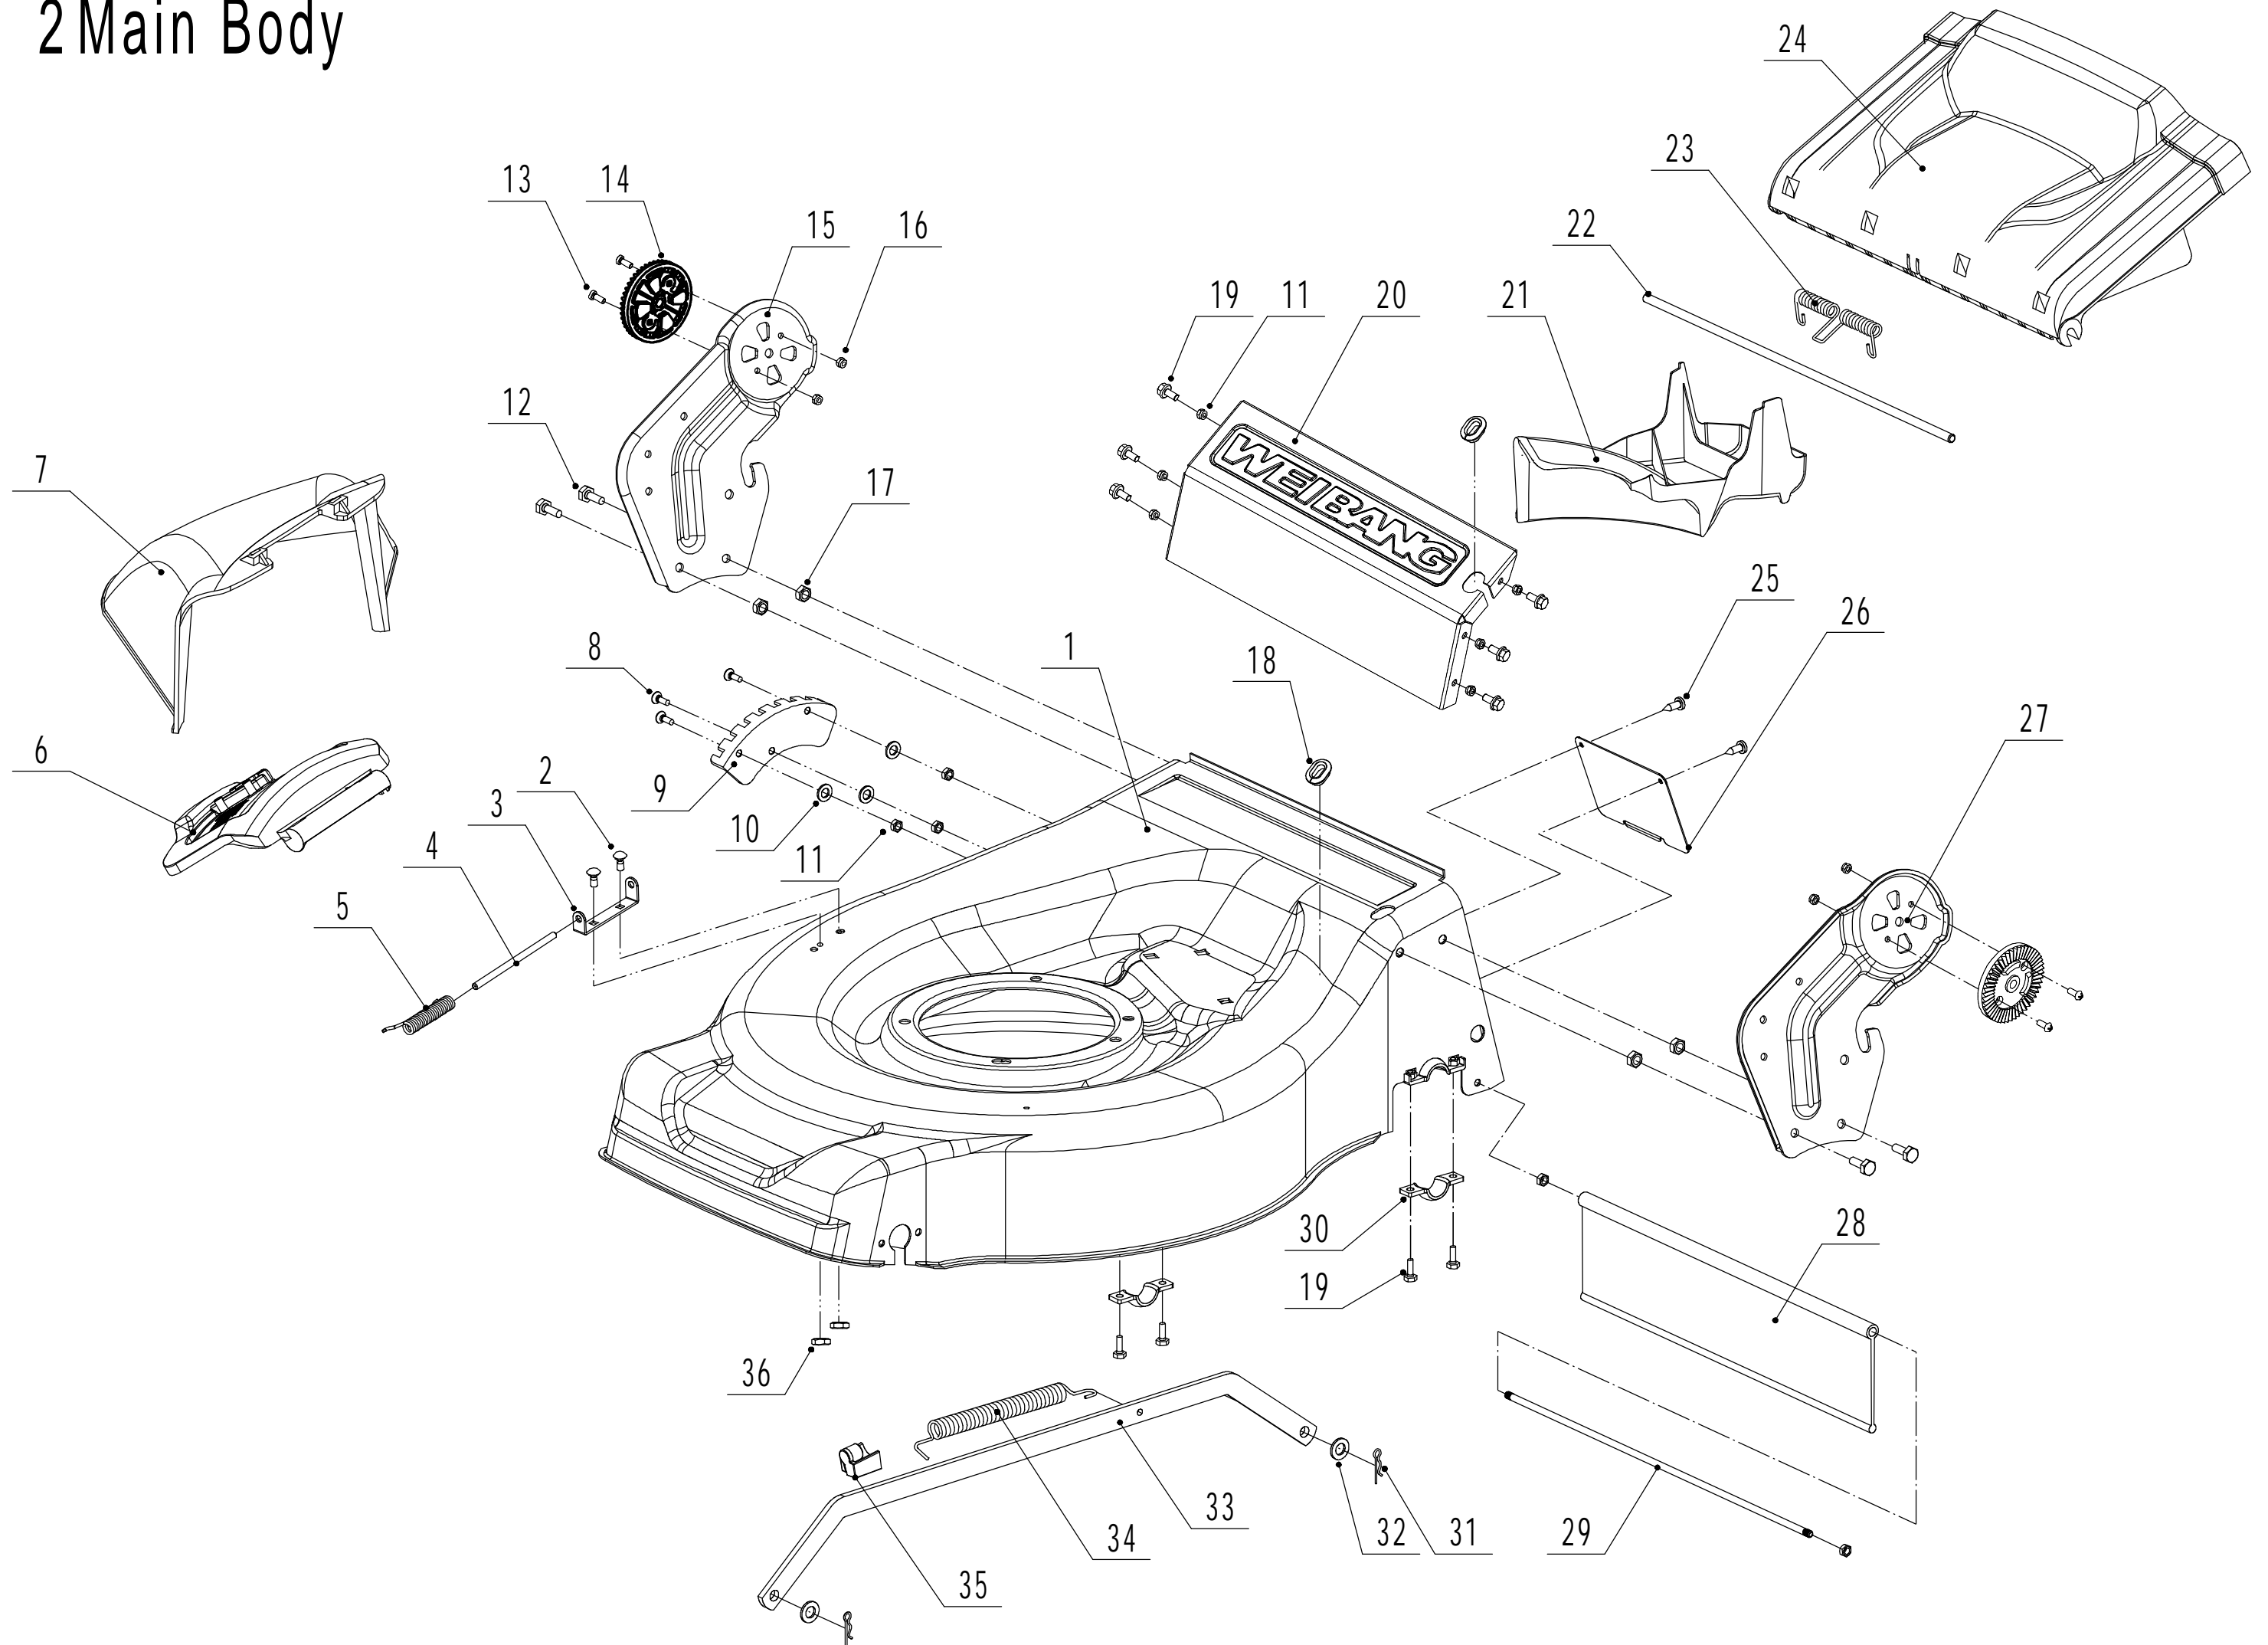

2 Main Body

Part 2 - Main Body Spare parts		
No.	ID Zboží	Název
1	5360101010C/44	Chassis
2	0107006014	Bolt - M6x14
3	5020118010/02	Side Discharge Cover Bracket
4	5020120010/02	Side Discharge Cover Spring
5	5020119010	Side Discharge Cover Pivot
6	5360119012	Side Discharge Cover Kit
7	5360120010J	Side Discharge Deflector
8	0104006016	Screw - M6x16
9	5360123010/01	Graduator
10	0301006000	Plain Washer - M6
11	0202006000	Lock Nut - M6
12	0102008016	Bolt - M8x16
13	0104005012	Screw - M5x12
14	AVSA000000040/22	Tooth Disc
15	5360125010K/40	Right Handle Bracket
16	0202005000	Lock Nut - M5
17	0202008000	Lock Nut - M8
18	5360122010C	Rubber Ring
19	0102006012	Bolt - M6x12
20	5360124030/44	Connector
21	5360115010	Mulching Plug
22	5360117010/02	Rod - Grass Bag Flap
23	5360118010	Spring - Grass Bag Flap
24	5360116010	Grass Bag Flap
25	0106004009	Screw - ST4.2x9.5
26	5360105010CD/44	Baffle
27	5360124010K/40	Left Handle Bracket
28	5360127010	Trailing Flap
29	5360126010/02	Pivot - Trailing Flap
30	5320114020/01	Upper Bearing Bracket
31	5320333010	Spring Clip
32	0301010000	Plain Washer - M10
33	5360308010/40	Connector Rod
34	5320332010/01	Connecting Rod Spring
35	4560109012	Spring Bracket
36	0204006000	Lock Nut - M6

3 Blade System

Part 3 - Blade System Spare parts		
No.	ID Zboží	Název
1	5360111010/02	Engine Washer 1
2	5360112010/02	Engine Washer 2
3	5320115010	ST Screw - 3/8x16x25
4	5320119011	V Belt - V10x805 (40°)
5	4510401010	Key
6	5020402070/02	Engine Pulley
7	0105006006	Locking Screw - M6x6
8	5360113010	Belt Shield
9	0302006000	Big Flat Washer - M6
10	0202006000	Lock Nut - M6
12	5320404020/02	Adaptor
13	5310402010	Friction Disc
14	5310403010A/32	Blade
15	5310404010/02	Locking Disc
16	5310406010/04	Dish Washer
17	5320405011	Central Bolt - 3/8x24x55