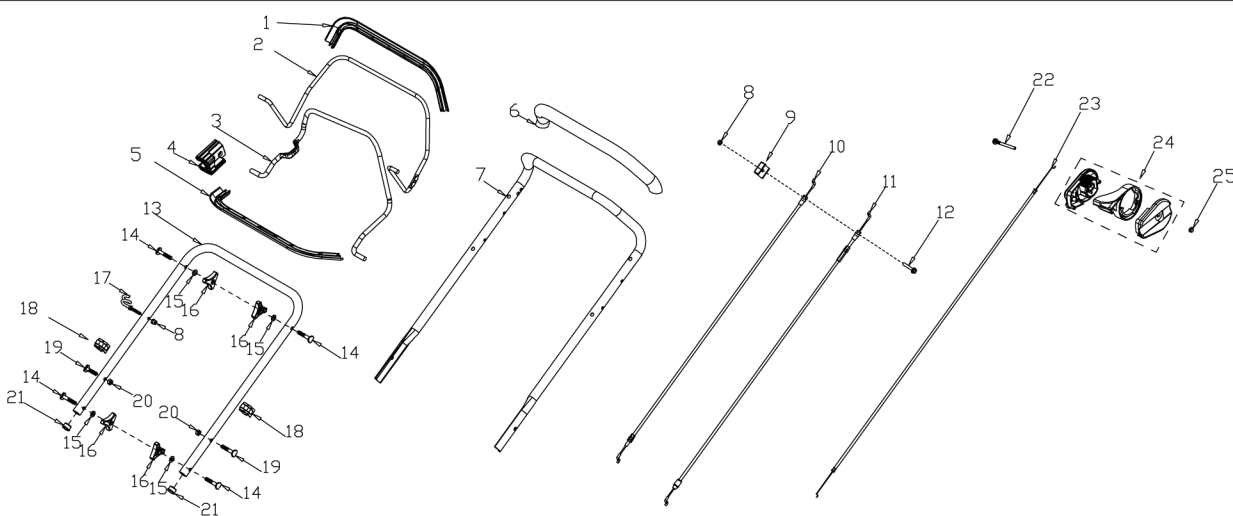

A

B

B

C

D

E

MODEL	G51SHL-C1
NO.2001009	

No.	ID zboží	Název
A	Part A	
A-1	G33Q0000110	Plastic Decoration
A-2	G3375000001	Clutch Lever
A-3	G3354N00001	Brake Lever
A-4	G3XW0000000	Limiting Stopper
A-5	G33Q0000111	Plastic Decoration
A-6	G3320000000	Foam Pipe
A-7	G333F400001	Upper Handle
A-8	B2011B00000	Nut
A-9	G339X300000	Cable Fixing Clamp
A-10	G639XXNN000	Cable
A-11	G339XY90000	Clutch cabel
A-12	B1066B06032	Bolt
A-13	G33B4000001	Lower Handle
A-14	B1088W08050	Bolt
A-15	B5019W00000	Flat Washer
A-16	G33C1100011	Knob
A-17	G33K0000000	Rope Guide
A-18	G33H2000000	Cable Support
A-19	B1087W08032	Bolt
A-20	B2009W00000	Nut
A-21	G33J0000000	Handle Plug
A-22	B1048B06048	Bolt
A-23	G53S0000300	Cable
A-24	TSHZC000010	
A-25	B2002B00000	Nut

No.	ID zboží	Název
E	Part E	
E-1	G4420000013	Height Adjustment Handle
E-2	G5490000300	Rear Wheel Shaft
E-3	G54AD000000	Inner Wheel Cover
E-4	B6009B00000	Spring Washer
E-5	B1058W06012	Bolt
E-6	G4CT0000000	Bush
E-7	G54N1000000	11" wheel
E-8	B5031W00000	Flat Washer
E-9	B2017W00000	Nut
E-10	G54X200000A	11" Outer Wheel Cover
E-11	BB004W00000	Split Pin
E-12	BA007B00000	Belt
E-13	G34AP201800	Gearbox
E-14	G34AJ000200	Spring
E-15	G34AN000000	Pin
E-16	B2007W00000	Nut
E-17	G34DV000000	Shaft Sleeve
E-18	B1053W05012	Bolt
E-19	B9006B00000	Lock Ring
E-20	B5033W00000	Flat Washer
E-21	G54AL000000	Left Gear
E-22	G54AM000000	Right Gear
E-23	G645H000000	Front Wheel Shaft
E-24	B2008W00000	Nut
E-25	B1058W06012	Bolt
E-26	B2016W00000	Nut
E-27	G34H3000000	8" Wheel
E-28	G34T200000A	8" Outer Wheel Cover
E-29	G34AX100000	Height adjustment Spring
E-30	G5410000100	Height Adjustment Rod
E-31	G349X000000	Shaft Sleeve