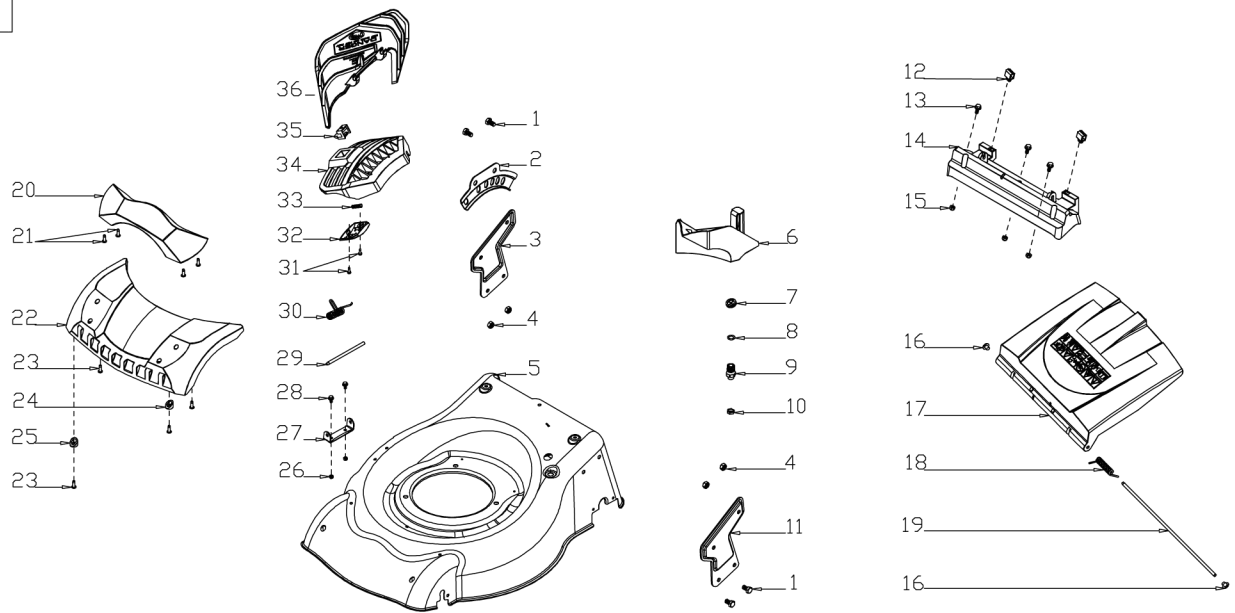

A

B

B

C

D

E

MODEL	G51SHL-C1
NO.2001009	

No.	ID zboží	Název
A	Part A	
A-1	G33Q0000110	Plastic Decoration
A-2	G3375000001	Clutch Lever
A-3	G3354N00001	Brake Lever
A-4	G3XW0000000	Limiting Stopper
A-5	G33Q0000111	Plastic Decoration
A-6	G3320000000	Foam Pipe
A-7	G333F400001	Upper Handle
A-8	B2011B00000	Nut
A-9	G339X300000	Cable Fixing Clamp
A-10	G639XXNN000	Cable
A-11	G339XY90000	Clutch cabel
A-12	B1066B06032	Bolt
A-13	G33B4000001	Lower Handle
A-14	B1088W08050	Bolt
A-15	B5019W00000	Flat Washer
A-16	G33C1100011	Knob
A-17	G33K0000000	Rope Guide
A-18	G33H2000000	Cable Support
A-19	B1087W08032	Bolt
A-20	B2009W00000	Nut
A-21	G33J0000000	Handle Plug
A-22	B1048B06048	Bolt
A-23	G53S0000300	Cable
A-24	TSHZC000010	
A-25	B2002B00000	Nut

No.	ID zboží	Název
B	Part B	
B-1	B1065B06030	Bolt
B-2	G33E1000010	Handle Panel
B-3	B2011B00000	Nut

No.	ID zboží	Název
C	Part C	
C-1	YA2DY200000	Engine
C-2	B1077W08025	Bolt
C-3	BE001W00000	Flat Key
C-4	G34AWY00000	Blade adapter
C-5	G22K0000000	Screw Cap
C-6	G523N000000	Belt Cover
C-7	B3022W00000	Screw
C-8	G323G000000	Belt Cover Plate
C-9	G323H000000	Belt Cover Plate
C-10	G5510000000	20" Blade
C-11	G3520000000	Blade Washer
C-12	B1001B00032	Blade Bolt
C-13	B3034B00000	Screw
C-14	Y7A10000013	Engine Cover
C-15	Y28E0000000	Filtering Net Duct of Fuel
C-16	Y28K0000000	Oil Pipe Circlip I