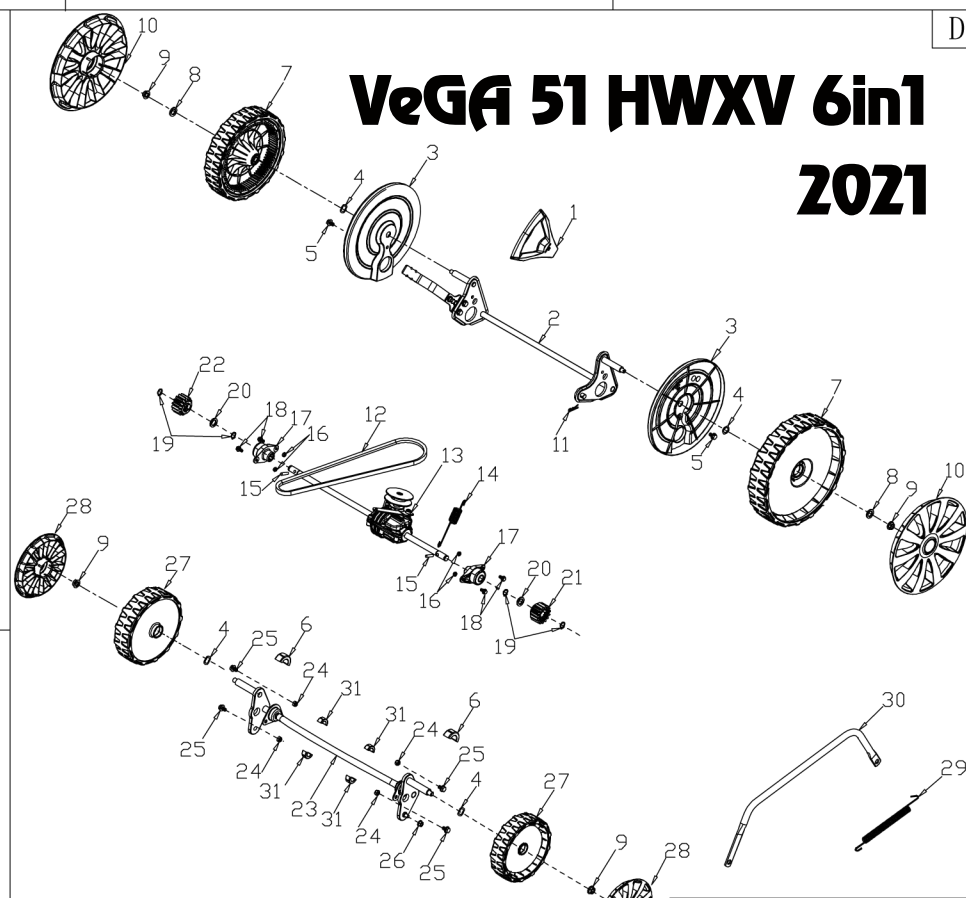

A

B

B

C

D

E

MODEL	G51SHL-C1
NO.2001009	

No.	ID zboží	Název
A	Part A	
A-1	G33Q0000110	Plastic Decoration
A-2	G3375000001	Clutch Lever
A-3	G3354N00001	Brake Lever
A-4	G3XW0000000	Limiting Stopper
A-5	G33Q0000111	Plastic Decoration
A-6	G3320000000	Foam Pipe
A-7	G333F400001	Upper Handle
A-8	B2011B00000	Nut
A-9	G339X300000	Cable Fixing Clamp
A-10	G639XXNN000	Cable
A-11	G339XY90000	Clutch cabel
A-12	B1066B06032	Bolt
A-13	G33B4000001	Lower Handle
A-14	B1088W08050	Bolt
A-15	B5019W00000	Flat Washer
A-16	G33C1100011	Knob
A-17	G33K0000000	Rope Guide
A-18	G33H2000000	Cable Support
A-19	B1087W08032	Bolt
A-20	B2009W00000	Nut
A-21	G33J0000000	Handle Plug
A-22	B1048B06048	Bolt
A-23	G53S0000300	Cable
A-24	TSHZC000010	
A-25	B2002B00000	Nut

No.	ID zboží	Název
B	Part B	
B-1	B1065B06030	Bolt
B-2	G33E1000010	Handle Panel
B-3	B2011B00000	Nut

No.	ID zboží	Název
C	Part C	
C-1	YA2DY200000	Engine
C-2	B1077W08025	Bolt
C-3	BE001W00000	Flat Key
C-4	G34AWY00000	Blade adapter
C-5	G22K0000000	Screw Cap
C-6	G523N000000	Belt Cover
C-7	B3022W00000	Screw
C-8	G323G000000	Belt Cover Plate
C-9	G323H000000	Belt Cover Plate
C-10	G5510000000	20" Blade
C-11	G3520000000	Blade Washer
C-12	B1001B00032	Blade Bolt
C-13	B3034B00000	Screw
C-14	Y7A10000013	Engine Cover
C-15	Y28E0000000	Filtering Net Duct of Fuel
C-16	Y28K0000000	Oil Pipe Circlip I