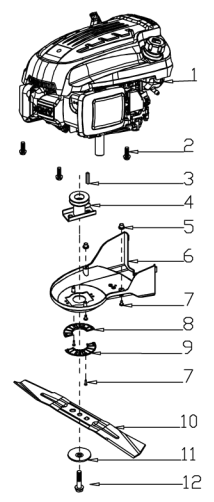

A

B

B

C

D

E

MODEL	G51SHL-C1
NO.2001009	

No.	ID zboží	Název
A	Part A	
A-1	G33Q0000110	Plastic Decoration
A-2	G3375000001	Clutch Lever
A-3	G3354N00001	Brake Lever
A-4	G3XW0000000	Limiting Stopper
A-5	G33Q0000111	Plastic Decoration
A-6	G3320000000	Foam Pipe
A-7	G333F400001	Upper Handle
A-8	B2011B00000	Nut
A-9	G339X300000	Cable Fixing Clamp
A-10	G639XXNN000	Cable
A-11	G339XY90000	Clutch cabel
A-12	B1066B06032	Bolt
A-13	G33B4000001	Lower Handle
A-14	B1088W08050	Bolt
A-15	B5019W00000	Flat Washer
A-16	G33C1100011	Knob
A-17	G33K0000000	Rope Guide
A-18	G33H2000000	Cable Support
A-19	B1087W08032	Bolt
A-20	B2009W00000	Nut
A-21	G33J0000000	Handle Plug
A-22	B1048B06048	Bolt
A-23	G53S0000300	Cable
A-24	TSHZC000010	
A-25	B2002B00000	Nut

No.	ID zboží	Název
B	Part B	
B-1	B1065B06030	Bolt
B-2	G33E1000010	Handle Panel
B-3	B2011B00000	Nut

No.	ID zboží	Název
C	Part C	
C-1	YA2DY200000	Engine
C-2	B1077W08025	Bolt
C-3	BE001W00000	Flat Key
C-4	G34AWY00000	Blade adapter
C-5	G22K0000000	Screw Cap
C-6	G523N000000	Belt Cover
C-7	B3022W00000	Screw
C-8	G323G000000	Belt Cover Plate
C-9	G323H000000	Belt Cover Plate
C-10	G5510000000	20" Blade
C-11	G3520000000	Blade Washer
C-12	B1001B00032	Blade Bolt
C-13	B3034B00000	Screw
C-14	Y7A10000013	Engine Cover
C-15	Y28E0000000	Filtering Net Duct of Fuel
C-16	Y28K0000000	Oil Pipe Circlip I