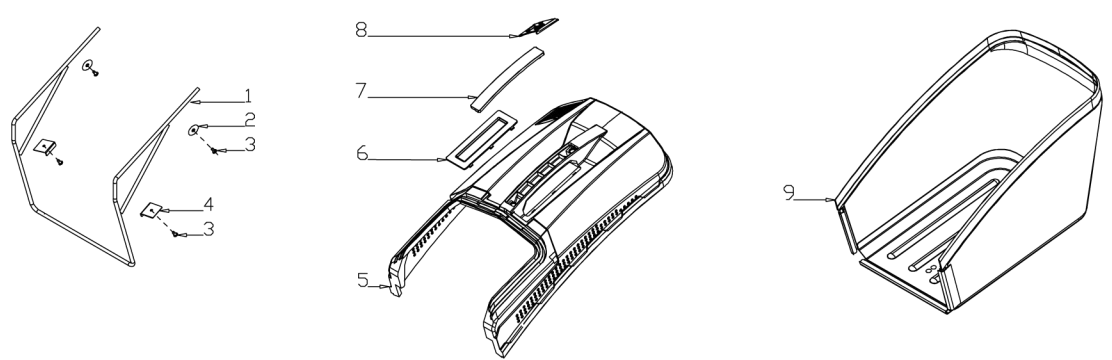

A

B

B

C

D

E

MODEL	G51SHL-C1
NO.2001009	

No.	ID zboží	Název
A	Part A	
A-1	G33Q0000110	Plastic Decoration
A-2	G3375000001	Clutch Lever
A-3	G3354N00001	Brake Lever
A-4	G3XW0000000	Limiting Stopper
A-5	G33Q0000111	Plastic Decoration
A-6	G3320000000	Foam Pipe
A-7	G333F400001	Upper Handle
A-8	B2011B00000	Nut
A-9	G339X300000	Cable Fixing Clamp
A-10	G639XXNN000	Cable
A-11	G339XY90000	Clutch cabel
A-12	B1066B06032	Bolt
A-13	G33B4000001	Lower Handle
A-14	B1088W08050	Bolt
A-15	B5019W00000	Flat Washer
A-16	G33C1100011	Knob
A-17	G33K0000000	Rope Guide
A-18	G33H2000000	Cable Support
A-19	B1087W08032	Bolt
A-20	B2009W00000	Nut
A-21	G33J0000000	Handle Plug
A-22	B1048B06048	Bolt
A-23	G53S0000300	Cable
A-24	TSHZC000010	
A-25	B2002B00000	Nut

No.	ID zboží	Název
E	Part E	
E-1	G4420000013	Height Adjustment Handle
E-2	G5490000300	Rear Wheel Shaft
E-3	G54AD000000	Inner Wheel Cover
E-4	B6009B00000	Spring Washer
E-5	B1058W06012	Bolt
E-6	G4CT0000000	Bush
E-7	G54N1000000	11" wheel
E-8	B5031W00000	Flat Washer
E-9	B2017W00000	Nut
E-10	G54X200000A	11" Outer Wheel Cover
E-11	BB004W00000	Split Pin
E-12	BA007B00000	Belt
E-13	G34AP201800	Gearbox
E-14	G34AJ000200	Spring
E-15	G34AN000000	Pin
E-16	B2007W00000	Nut
E-17	G34DV000000	Shaft Sleeve
E-18	B1053W05012	Bolt
E-19	B9006B00000	Lock Ring
E-20	B5033W00000	Flat Washer
E-21	G54AL000000	Left Gear
E-22	G54AM000000	Right Gear
E-23	G645H000000	Front Wheel Shaft
E-24	B2008W00000	Nut
E-25	B1058W06012	Bolt
E-26	B2016W00000	Nut
E-27	G34H3000000	8" Wheel
E-28	G34T200000A	8" Outer Wheel Cover
E-29	G34AX100000	Height adjustment Spring
E-30	G5410000100	Height Adjustment Rod
E-31	G349X000000	Shaft Sleeve