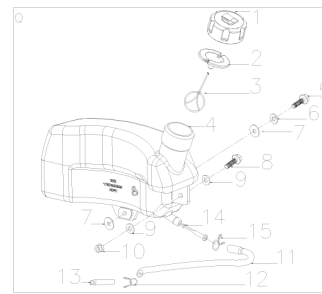

## Motor VeGA Y145V 2021 model VeGA 495 SXH 6in1

No.	ID zboží	Název
<b>A</b>	<b>Part A</b>	
A2-01	B3034B00000	Screw
A2-02	Y7A10000013	Engine Cover

No.	ID zboží	Název
<b>B</b>	<b>Part B</b>	
B1-01	B2012W00000	Nut
B1-02	Y7A20000000	Recoil start

No.	ID zboží	Název
<b>C</b>	<b>Part C</b>	
C3-01	Y7A30000010	Blower Housing

No.	ID zboží	Název
<b>D</b>	<b>Part D</b>	
D1-01	B2015W00000	Nut
D1-02	Y2A50000000	Start-up Hub
D1-03	Y1A60000000	Fan
D1-04	Y2A70000000	Bolt I
D1-05	B1064W06025	Bolt
D1-06	Y7B30000000	Spark plug
D1-07	Y7B20000000	Ignition
D1-08	Y7B10000000	Flywheel
D1-09	Y7A3D000000	Back plate
D1-10	B1061W06018	Bolt

No.	ID zboží	Název
<b>K</b>	<b>Part K</b>	
K-01	Y7210000000	Crankcase
K-02	BC013H00000	Oil Seal
K-03	Y7660000000	Speed Regulator Spindle
K-04	B5026W00000	Flat Washer
K-05	BC006B00000	Oil Seal
K-06	Y2670000000	Springness Split Pin
K-07	Y7230000000	Valve Element
K-08	B3081W00000	Screw
K-09	Y7240000000	Gasket of Respirator Cover
K-10	Y7250000000	Respirator Cover Plate
K-11	B3080W00000	Screw
K-12	Y2260000000	Locating Pin

No.	ID zboží	Název
<b>M</b>	<b>Part M</b>	
M1-01	Y741L000000	Crankshaft
M1-02	Y34A0000000	Gasket of Gear

No.	ID zboží	Název
<b>N</b>	<b>Part N</b>	
N-01	Y7360000000	Locating Pin of Crankcase
N-02	Y7350000000	Gasket of Crankcase
N-03	B5027B00000	Washer
N-04	Y7620000000	Circlip of Gear shaft
N-05	Y7610000000	Gear Shaft Assy
N-06	Y7640000000	Sliding Sleeve
N-07	Y2650000000	Gear Shaft Holddown Plate
N-08	B1058W06012	Bolt
N-09	Y7310000000	Crankcase Cover
N-10	B1X65W06030	Bolt
N-11	BC008H00000	Oil Seal