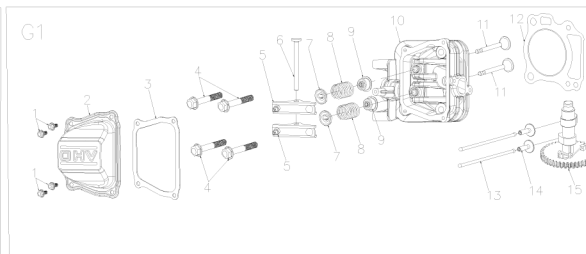

## Motor VeGA Y145V 2021 model VeGA 495 SXH 6in1

No.	ID zboží	Název
<b>A</b>	<b>Part A</b>	
A2-01	B3034B00000	Screw
A2-02	Y7A10000013	Engine Cover

No.	ID zboží	Název
<b>B</b>	<b>Part B</b>	
B1-01	B2012W00000	Nut
B1-02	Y7A20000000	Recoil start

No.	ID zboží	Název
<b>C</b>	<b>Part C</b>	
C3-01	Y7A30000010	Blower Housing

No.	ID zboží	Název
<b>D</b>	<b>Part D</b>	
D1-01	B2015W00000	Nut
D1-02	Y2A50000000	Start-up Hub
D1-03	Y1A60000000	Fan
D1-04	Y2A70000000	Bolt I
D1-05	B1064W06025	Bolt
D1-06	Y7B30000000	Spark plug
D1-07	Y7B20000000	Ignition
D1-08	Y7B10000000	Flywheel
D1-09	Y7A3D000000	Back plate
D1-10	B1061W06018	Bolt

No.	ID zboží	Název
<b>M</b>	<b>Part M</b>	
M1-01	Y741L000000	Crankshaft
M1-02	Y34A0000000	Gasket of Gear

No.	ID zboží	Název
<b>N</b>	<b>Part N</b>	
N-01	Y7360000000	Locating Pin of Crankcase
N-02	Y7350000000	Gasket of Crankcase
N-03	B5027B00000	Washer
N-04	Y7620000000	Circlip of Gear shaft
N-05	Y7610000000	Gear Shaft Assy
N-06	Y7640000000	Sliding Sleeve
N-07	Y2650000000	Gear Shaft Holddown Plate
N-08	B1058W06012	Bolt
N-09	Y7310000000	Crankcase Cover
N-10	B1X65W06030	Bolt
N-11	BC008H00000	Oil Seal

No.	ID zboží	Název
<b>Q</b>	<b>Part Q</b>	
Q-01	Y28H0000000	Fuel Tank Cap
Q-02	Y28F0000000	Seal Gasket Tank Cap
Q-03	Y28T0000000	Connecting Rope
Q-04	Y78D0000000	Fuel Tank
Q-05	B1065W06030	Bolt
Q-06	B6005W00000	Spring washer
Q-07	B5027B00000	Washer
Q-08	B1063W06022	Bolt
Q-09	Y78S0000000	Gasket
Q-10	B2008W00000	Nut
Q-11	Y28J0000000	Oil Pipe
Q-12	Y28L0000000	Oil Pipe Circlip II
Q-13	Y28U0000000	Oil Pipe Fixing Clip
Q-14	Y28E0000000	
Q-15	Y28K0000000	Ring