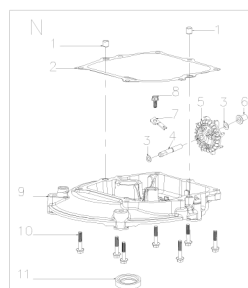

## Motor VeGA Y145V 2021 model VeGA 495 SXH 6in1

No.	ID zboží	Název
<b>A</b>	<b>Part A</b>	
A2-01	B3034B00000	Screw
A2-02	Y7A10000013	Engine Cover

No.	ID zboží	Název
<b>B</b>	<b>Part B</b>	
B1-01	B2012W00000	Nut
B1-02	Y7A20000000	Recoil start

No.	ID zboží	Název
<b>C</b>	<b>Part C</b>	
C3-01	Y7A30000010	Blower Housing

No.	ID zboží	Název
<b>D</b>	<b>Part D</b>	
D1-01	B2015W00000	Nut
D1-02	Y2A50000000	Start-up Hub
D1-03	Y1A60000000	Fan
D1-04	Y2A70000000	Bolt I
D1-05	B1064W06025	Bolt
D1-06	Y7B30000000	Spark plug
D1-07	Y7B20000000	Ignition
D1-08	Y7B10000000	Flywheel
D1-09	Y7A3D000000	Back plate
D1-10	B1061W06018	Bolt

No.	ID zboží	Název
<b>K</b>	<b>Part K</b>	
K-01	Y7210000000	Crankcase
K-02	BC013H00000	Oil Seal
K-03	Y7660000000	Speed Regulator Spindle
K-04	B5026W00000	Flat Washer
K-05	BC006B00000	Oil Seal
K-06	Y2670000000	Springness Split Pin
K-07	Y7230000000	Valve Element
K-08	B3081W00000	Screw
K-09	Y7240000000	Gasket of Respirator Cover
K-10	Y7250000000	Respirator Cover Plate
K-11	B3080W00000	Screw
K-12	Y2260000000	Locating Pin

No.	ID zboží	Název
<b>M</b>	<b>Part M</b>	
M1-01	Y741L000000	Crankshaft
M1-02	Y34A0000000	Gasket of Gear

No.	ID zboží	Název
<b>N</b>	<b>Part N</b>	
N-01	Y7360000000	Locating Pin of Crankcase
N-02	Y7350000000	Gasket of Crankcase
N-03	B5027B00000	Washer
N-04	Y7620000000	Circlip of Gear shaft
N-05	Y7610000000	Gear Shaft Assy
N-06	Y7640000000	Sliding Sleeve
N-07	Y2650000000	Gear Shaft Holddown Plate
N-08	B1058W06012	Bolt
N-09	Y7310000000	Crankcase Cover
N-10	B1X65W06030	Bolt
N-11	BC008H00000	Oil Seal