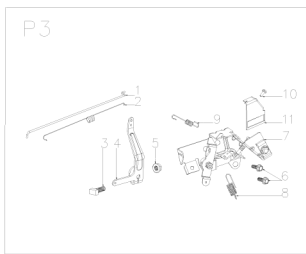

## Motor VeGA Y145V 2021 model VeGA 495 SXH 6in1

No.	ID zboží	Název
<b>A</b>	<b>Part A</b>	
A2-01	B3034B00000	Screw
A2-02	Y7A10000013	Engine Cover

No.	ID zboží	Název
<b>B</b>	<b>Part B</b>	
B1-01	B2012W00000	Nut
B1-02	Y7A20000000	Recoil start

No.	ID zboží	Název
<b>C</b>	<b>Part C</b>	
C3-01	Y7A30000010	Blower Housing

No.	ID zboží	Název
<b>D</b>	<b>Part D</b>	
D1-01	B2015W00000	Nut
D1-02	Y2A50000000	Start-up Hub
D1-03	Y1A60000000	Fan
D1-04	Y2A70000000	Bolt I
D1-05	B1064W06025	Bolt
D1-06	Y7B30000000	Spark plug
D1-07	Y7B20000000	Ignition
D1-08	Y7B10000000	Flywheel
D1-09	Y7A3D000000	Back plate
D1-10	B1061W06018	Bolt

No.	ID zboží	Název
<b>M</b>	<b>Part M</b>	
M1-01	Y741L000000	Crankshaft
M1-02	Y34A0000000	Gasket of Gear

No.	ID zboží	Název
<b>N</b>	<b>Part N</b>	
N-01	Y7360000000	Locating Pin of Crankcase
N-02	Y7350000000	Gasket of Crankcase
N-03	B5027B00000	Washer
N-04	Y7620000000	Circlip of Gear shaft
N-05	Y7610000000	Gear Shaft Assy
N-06	Y7640000000	Sliding Sleeve
N-07	Y2650000000	Gear Shaft Holddown Plate
N-08	B1058W06012	Bolt
N-09	Y7310000000	Crankcase Cover
N-10	B1X65W06030	Bolt
N-11	BC008H00000	Oil Seal

No.	ID zboží	Název
<b>Q</b>	<b>Part Q</b>	
Q-01	Y28H0000000	Fuel Tank Cap
Q-02	Y28F0000000	Seal Gasket Tank Cap
Q-03	Y28T0000000	Connecting Rope
Q-04	Y78D0000000	Fuel Tank
Q-05	B1065W06030	Bolt
Q-06	B6005W00000	Spring washer
Q-07	B5027B00000	Washer
Q-08	B1063W06022	Bolt
Q-09	Y78S0000000	Gasket
Q-10	B2008W00000	Nut
Q-11	Y28J0000000	Oil Pipe
Q-12	Y28L0000000	Oil Pipe Circlip II
Q-13	Y28U0000000	Oil Pipe Fixing Clip
Q-14	Y28E0000000	
Q-15	Y28K0000000	Ring