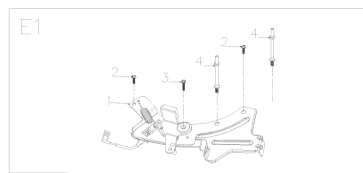

## Motor VeGA Y145V 2021 model VeGA 495 SXH 6in1

No.	ID zboží	Název
<b>A</b>	<b>Part A</b>	
A2-01	B3034B00000	Screw
A2-02	Y7A10000013	Engine Cover

No.	ID zboží	Název
<b>B</b>	<b>Part B</b>	
B1-01	B2012W00000	Nut
B1-02	Y7A20000000	Recoil start

No.	ID zboží	Název
<b>C</b>	<b>Part C</b>	
C3-01	Y7A30000010	Blower Housing

No.	ID zboží	Název
<b>D</b>	<b>Part D</b>	
D1-01	B2015W00000	Nut
D1-02	Y2A50000000	Start-up Hub
D1-03	Y1A60000000	Fan
D1-04	Y2A70000000	Bolt I
D1-05	B1064W06025	Bolt
D1-06	Y7B30000000	Spark plug
D1-07	Y7B20000000	Ignition
D1-08	Y7B10000000	Flywheel
D1-09	Y7A3D000000	Back plate
D1-10	B1061W06018	Bolt

No.	ID zboží	Název
<b>K</b>	<b>Part K</b>	
K-01	Y7210000000	Crankcase
K-02	BC013H00000	Oil Seal
K-03	Y7660000000	Speed Regulator Spindle
K-04	B5026W00000	Flat Washer
K-05	BC006B00000	Oil Seal
K-06	Y2670000000	Springness Split Pin
K-07	Y7230000000	Valve Element
K-08	B3081W00000	Screw
K-09	Y7240000000	Gasket of Respirator Cover
K-10	Y7250000000	Respirator Cover Plate
K-11	B3080W00000	Screw
K-12	Y2260000000	Locating Pin

No.	ID zboží	Název
<b>M</b>	<b>Part M</b>	
M1-01	Y741L000000	Crankshaft
M1-02	Y34A0000000	Gasket of Gear

No.	ID zboží	Název
<b>N</b>	<b>Part N</b>	
N-01	Y7360000000	Locating Pin of Crankcase
N-02	Y7350000000	Gasket of Crankcase
N-03	B5027B00000	Washer
N-04	Y7620000000	Circlip of Gear shaft
N-05	Y7610000000	Gear Shaft Assy
N-06	Y7640000000	Sliding Sleeve
N-07	Y2650000000	Gear Shaft Holddown Plate
N-08	B1058W06012	Bolt
N-09	Y7310000000	Crankcase Cover
N-10	B1X65W06030	Bolt
N-11	BC008H00000	Oil Seal