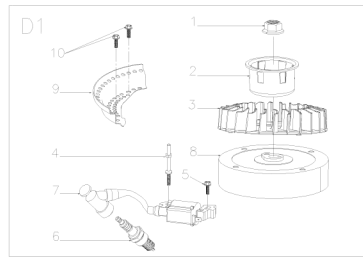

## Motor VeGA Y145V 2021 model VeGA 495 SXH 6in1

No.	ID zboží	Název
<b>A</b>	<b>Part A</b>	
A2-01	B3034B00000	Screw
A2-02	Y7A10000013	Engine Cover

No.	ID zboží	Název
<b>B</b>	<b>Part B</b>	
B1-01	B2012W00000	Nut
B1-02	Y7A20000000	Recoil start

No.	ID zboží	Název
<b>C</b>	<b>Part C</b>	
C3-01	Y7A30000010	Blower Housing

No.	ID zboží	Název
<b>D</b>	<b>Part D</b>	
D1-01	B2015W00000	Nut
D1-02	Y2A50000000	Start-up Hub
D1-03	Y1A60000000	Fan
D1-04	Y2A70000000	Bolt I
D1-05	B1064W06025	Bolt
D1-06	Y7B30000000	Spark plug
D1-07	Y7B20000000	Ignition
D1-08	Y7B10000000	Flywheel
D1-09	Y7A3D000000	Back plate
D1-10	B1061W06018	Bolt

No.	ID zboží	Název
<b>M</b>	<b>Part M</b>	
M1-01	Y741L000000	Crankshaft
M1-02	Y34A0000000	Gasket of Gear

No.	ID zboží	Název
<b>N</b>	<b>Part N</b>	
N-01	Y7360000000	Locating Pin of Crankcase
N-02	Y7350000000	Gasket of Crankcase
N-03	B5027B00000	Washer
N-04	Y7620000000	Circlip of Gear shaft
N-05	Y7610000000	Gear Shaft Assy
N-06	Y7640000000	Sliding Sleeve
N-07	Y2650000000	Gear Shaft Holddown Plate
N-08	B1058W06012	Bolt
N-09	Y7310000000	Crankcase Cover
N-10	B1X65W06030	Bolt
N-11	BC008H00000	Oil Seal

No.	ID zboží	Název
<b>Q</b>	<b>Part Q</b>	
Q-01	Y28H0000000	Fuel Tank Cap
Q-02	Y28F0000000	Seal Gasket Tank Cap
Q-03	Y28T0000000	Connecting Rope
Q-04	Y78D0000000	Fuel Tank
Q-05	B1065W06030	Bolt
Q-06	B6005W00000	Spring washer
Q-07	B5027B00000	Washer
Q-08	B1063W06022	Bolt
Q-09	Y78S0000000	Gasket
Q-10	B2008W00000	Nut
Q-11	Y28J0000000	Oil Pipe
Q-12	Y28L0000000	Oil Pipe Circlip II
Q-13	Y28U0000000	Oil Pipe Fixing Clip
Q-14	Y28E0000000	
Q-15	Y28K0000000	Ring