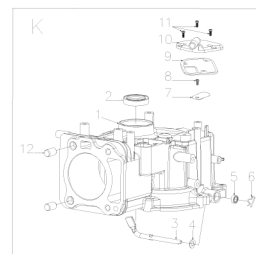

## Motor VeGA Y145V 2021 model VeGA 495 SXH 6in1

No.	ID zboží	Název
<b>A</b>	<b>Part A</b>	
A2-01	B3034B00000	Screw
A2-02	Y7A10000013	Engine Cover

No.	ID zboží	Název
<b>B</b>	<b>Part B</b>	
B1-01	B2012W00000	Nut
B1-02	Y7A20000000	Recoil start

No.	ID zboží	Název
<b>C</b>	<b>Part C</b>	
C3-01	Y7A30000010	Blower Housing

No.	ID zboží	Název
<b>D</b>	<b>Part D</b>	
D1-01	B2015W00000	Nut
D1-02	Y2A50000000	Start-up Hub
D1-03	Y1A60000000	Fan
D1-04	Y2A70000000	Bolt I
D1-05	B1064W06025	Bolt
D1-06	Y7B30000000	Spark plug
D1-07	Y7B20000000	Ignition
D1-08	Y7B10000000	Flywheel
D1-09	Y7A3D000000	Back plate
D1-10	B1061W06018	Bolt

No.	ID zboží	Název
<b>K</b>	<b>Part K</b>	
K-01	Y7210000000	Crankcase
K-02	BC013H00000	Oil Seal
K-03	Y7660000000	Speed Regulator Spindle
K-04	B5026W00000	Flat Washer
K-05	BC006B00000	Oil Seal
K-06	Y2670000000	Springness Split Pin
K-07	Y7230000000	Valve Element
K-08	B3081W00000	Screw
K-09	Y7240000000	Gasket of Respirator Cover
K-10	Y7250000000	Respirator Cover Plate
K-11	B3080W00000	Screw
K-12	Y2260000000	Locating Pin

No.	ID zboží	Název
<b>M</b>	<b>Part M</b>	
M1-01	Y741L000000	Crankshaft
M1-02	Y34A0000000	Gasket of Gear

No.	ID zboží	Název
<b>N</b>	<b>Part N</b>	
N-01	Y7360000000	Locating Pin of Crankcase
N-02	Y7350000000	Gasket of Crankcase
N-03	B5027B00000	Washer
N-04	Y7620000000	Circlip of Gear shaft
N-05	Y7610000000	Gear Shaft Assy
N-06	Y7640000000	Sliding Sleeve
N-07	Y2650000000	Gear Shaft Holddown Plate
N-08	B1058W06012	Bolt
N-09	Y7310000000	Crankcase Cover
N-10	B1X65W06030	Bolt
N-11	BC008H00000	Oil Seal