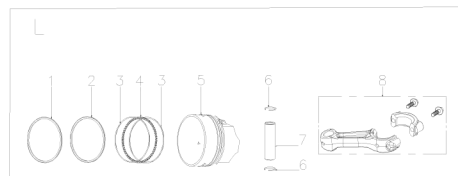

## Motor VeGA Y145V 2021 model VeGA 495 SXH 6in1

No.	ID zboží	Název
<b>A</b>	<b>Part A</b>	
A2-01	B3034B00000	Screw
A2-02	Y7A10000013	Engine Cover

No.	ID zboží	Název
<b>B</b>	<b>Part B</b>	
B1-01	B2012W00000	Nut
B1-02	Y7A20000000	Recoil start

No.	ID zboží	Název
<b>C</b>	<b>Part C</b>	
C3-01	Y7A30000010	Blower Housing

No.	ID zboží	Název
<b>D</b>	<b>Part D</b>	
D1-01	B2015W00000	Nut
D1-02	Y2A50000000	Start-up Hub
D1-03	Y1A60000000	Fan
D1-04	Y2A70000000	Bolt I
D1-05	B1064W06025	Bolt
D1-06	Y7B30000000	Spark plug
D1-07	Y7B20000000	Ignition
D1-08	Y7B10000000	Flywheel
D1-09	Y7A3D000000	Back plate
D1-10	B1061W06018	Bolt

No.	ID zboží	Název
<b>M</b>	<b>Part M</b>	
M1-01	Y741L000000	Crankshaft
M1-02	Y34A0000000	Gasket of Gear

No.	ID zboží	Název
<b>N</b>	<b>Part N</b>	
N-01	Y7360000000	Locating Pin of Crankcase
N-02	Y7350000000	Gasket of Crankcase
N-03	B5027B00000	Washer
N-04	Y7620000000	Circlip of Gear shaft
N-05	Y7610000000	Gear Shaft Assy
N-06	Y7640000000	Sliding Sleeve
N-07	Y2650000000	Gear Shaft Holddown Plate
N-08	B1058W06012	Bolt
N-09	Y7310000000	Crankcase Cover
N-10	B1X65W06030	Bolt
N-11	BC008H00000	Oil Seal

No.	ID zboží	Název
<b>Q</b>	<b>Part Q</b>	
Q-01	Y28H0000000	Fuel Tank Cap
Q-02	Y28F0000000	Seal Gasket Tank Cap
Q-03	Y28T0000000	Connecting Rope
Q-04	Y78D0000000	Fuel Tank
Q-05	B1065W06030	Bolt
Q-06	B6005W00000	Spring washer
Q-07	B5027B00000	Washer
Q-08	B1063W06022	Bolt
Q-09	Y78S0000000	Gasket
Q-10	B2008W00000	Nut
Q-11	Y28J0000000	Oil Pipe
Q-12	Y28L0000000	Oil Pipe Circlip II
Q-13	Y28U0000000	Oil Pipe Fixing Clip
Q-14	Y28E0000000	
Q-15	Y28K0000000	Ring