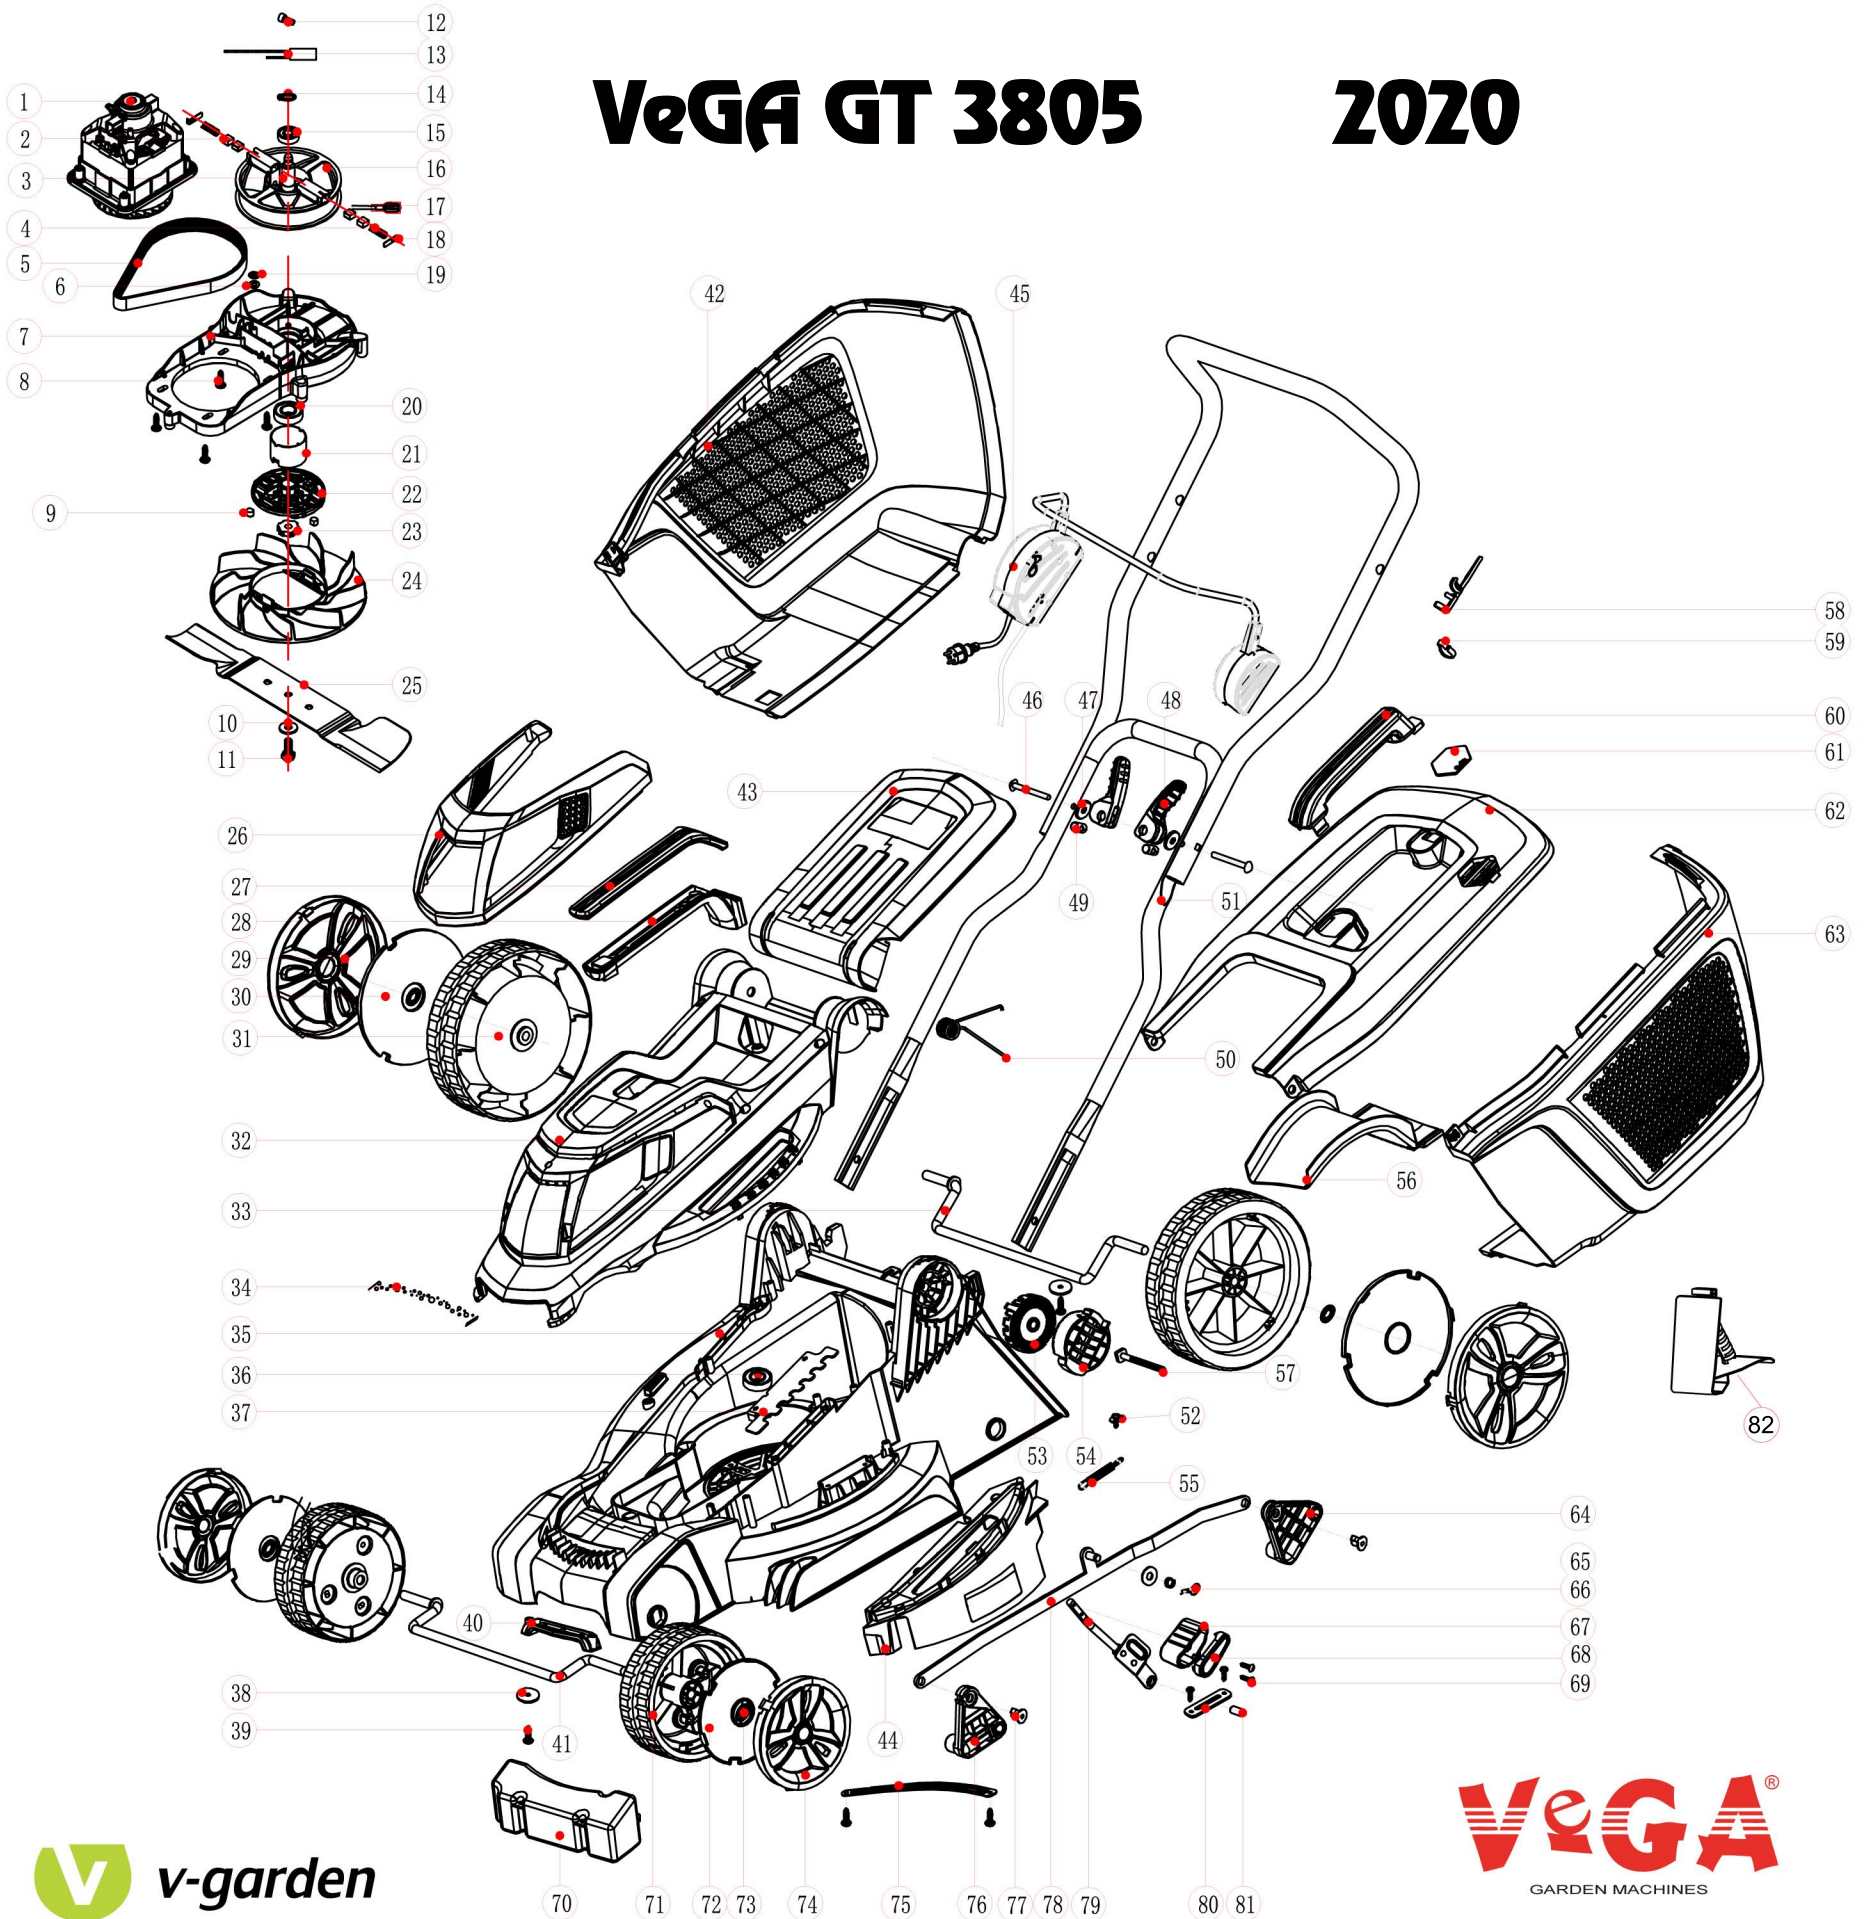

VeGA GT 3805

2020

No.	ID zboží	Název
1	2AJ30007R	motor
2	A633B340001R	block brake
3	J0840000077R	pulley insert
4	J6330680003R	spring brake
5	X6360940002R	belt
6	Z0800000030	washer
7	Q0B5D960B25R	motor plate
8	J0010000896R	bolt
9	J0090000455R	bolt
10	J0030000019R	washer
11	J0020000088R	bolt
12	D5000100004R	impaction
13	D4100802001R	thermal
14	J0150000412R	circlip
15	J0160000246R	bearing
16	A6362040008R	belt wheel
17	D70B5006002R	inner wire
18	J0130000023R	patch brake
19	J0150000998R	clip washer
20	J0160000346R	bearing
21	J4380000002R	ring brakr
22	A8450140002R	blade-support assy
23	J0200000180R	washer
24	Q0H0A13PH02	fan
25	J2420000155R	blade
26	Q0H0K27PY69	decorate block
27	Q0H0619PH02	handle cover
28	Q0H0Z59PH02	motor cover handle
29	Q0H0720PY69	back wheel cover
30	Q0H0421PH02	back wheel insert
31	Q645F470H02	back whell
32	Q0H0614P735	cover
33	J0090000488R	rear wheel axes
34	G0H00020001	filter
35	Q0H0438PH02	deck
36	J0160000398R	bearing
37	J3310000007R	locality
38	J0200000271R	axes washer
39	J0010001022R	bolt
40	Q0H0683P007	front handle
41	J0090000487R	front ayes
42	Q0H0D670H02	right grassbox
43	Q0H0885PH02	guard board
44	Q0H0K28PH02	adjust cover
45	A0H00870001R	switch box asse
46	J0020000402R	bolt
47	J0200000251R	knob washer
48	Q9087620007R	knob washer