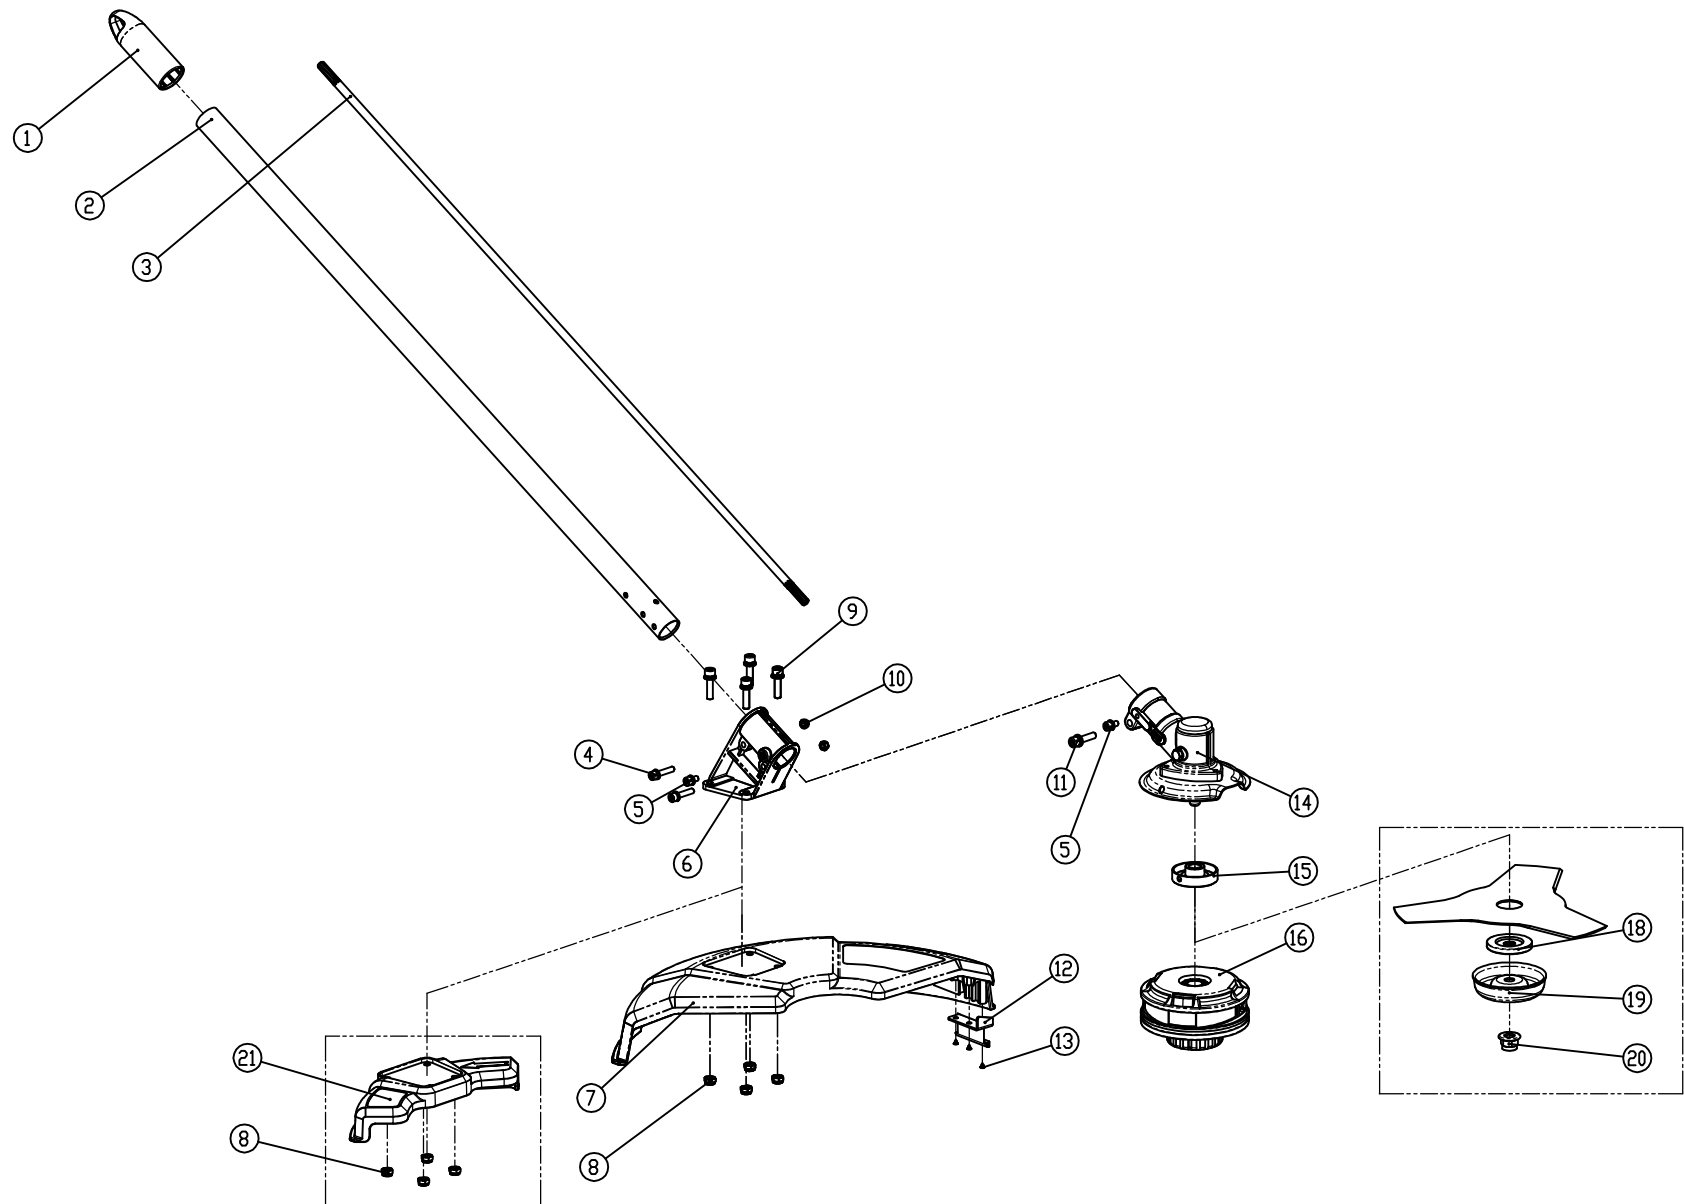

RABC 2540i - machine

RABC 2540i - machine			
Pozice	Obj.číslo	Popis	Množství
1	60170670	Pan head screws	13
2	60170272	Pan head screws	1
3	21060470	Right housing assembly	1
4	30071140	motor assembly	1
5	20010060	insulation pads	1
6	70050480	connecting sleeve	1
7	60020010	bearing	1
8	60240060	retainer ring	1
9	70050450	fixed base	1
10	25310040	damper set	4
11	60480190	soket head cap screw	2
12	60480200	soket head cap screw	6
13	20650230	screw socket	4
14	70600210	spline shaft	1
15	20340210	foam pipe	1
16	71080270	aluminum tube accessory	1
17	60240091	elastic stop ring	1
18	70050490	spline connecting sleeve	1
19	60010210	bearing	1
20	60240050	retainer ring	1
21	70630190	circlip for shaft	1
22	30071120	Controller assembly	1
23	30080310	Potentiometer switch	1
24	60380380	self-locked pressure spring	1
25	20530310	switch press-button	1
26	20530070	self-locking press-button	1
27	20590070	plug	1
28	21060460	Left housing assembly	1
29	20900300	belt assembly	1
30	60480180	hexagon socket cap screws	1
31	20900070	belt ring assembly	1
32	60150070	Hexagon nylon self-locking nut	5
33	60090060	hexagon socket cap screws	4
34	20910200	Auxiliary handle	1

RABC 2540i - accessories

RABC 2540i - Accessories			
Pozice	Obj.číslo	Popis	Množství
1	20530320	aluminium tube cap	1
2	71080260	aluminium tube	1
3	70600200	spline shaft	1
4	60480200	soket head cap screw	2
5	60480190	soket head cap screw	2
6	20920730	protective cover frame	1
7	20920740	protective cover for grass trimmer	1
8	60150080	self-locking nylon hex nut	8
9	60480220	soket head cap screw	4
10	60150070	self-locking nylon hex nut	2
11	60480230	soket head cap screw	1
12	70131280	line cutter	1
13	60171220	cross recessed countersunk head screw	3
14	70140940	blade adopter assembly	1
15	70290520	lower pressure-plate	1
16	25440020	grass trimmer head assembly	1
18	70290510	upper pressure-plate	1
19	70150540	nut cover	1
20	70150550	curved hexagon nut	1
21	20920760	protective cover for brush cutter	1