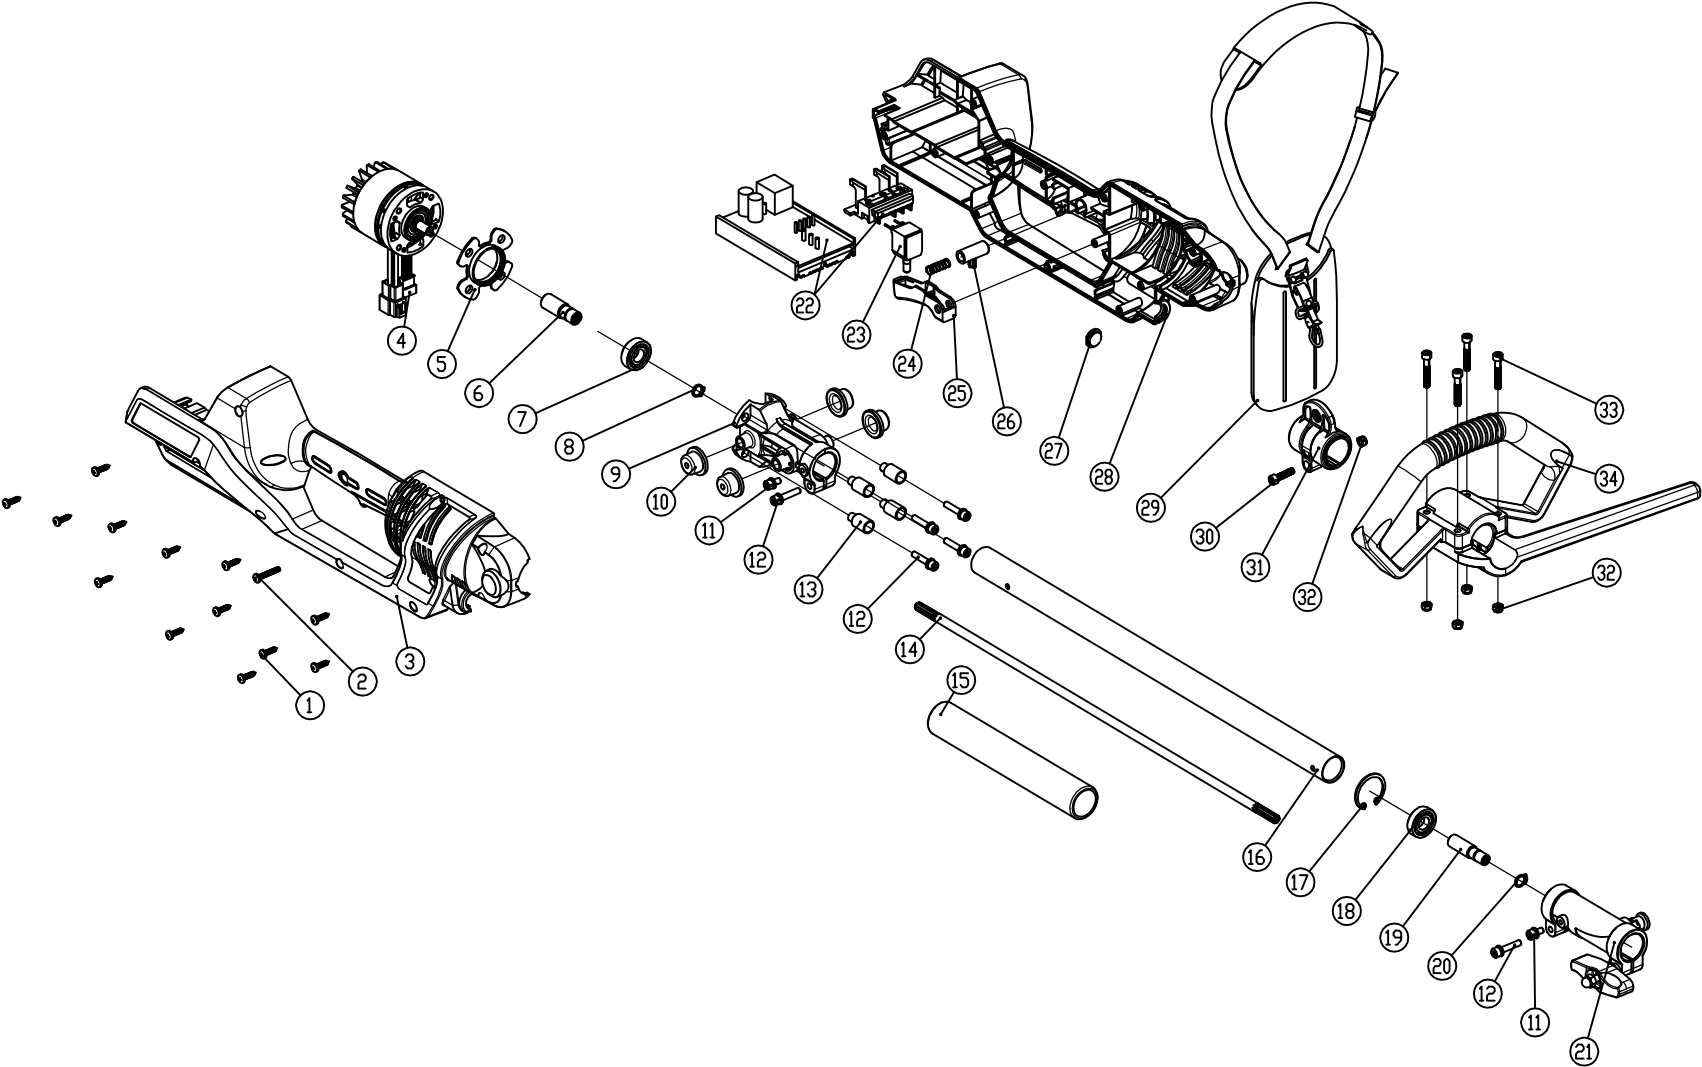

RABC 2540i - machine

RABC 2540i - machine			
Pozice	Obj.číslo	Popis	Množství
1	60170670	Pan head screws	13
2	60170272	Pan head screws	1
3	21060470	Right housing assembly	1
4	30071140	motor assembly	1
5	20010060	insulation pads	1
6	70050480	connecting sleeve	1
7	60020010	bearing	1
8	60240060	retainer ring	1
9	70050450	fixed base	1
10	25310040	damper set	4
11	60480190	soket head cap screw	2
12	60480200	soket head cap screw	6
13	20650230	screw socket	4
14	70600210	spline shaft	1
15	20340210	foam pipe	1
16	71080270	aluminum tube accessory	1
17	60240091	elastic stop ring	1
18	70050490	spline connecting sleeve	1
19	60010210	bearing	1
20	60240050	retainer ring	1
21	70630190	circlip for shaft	1
22	30071120	Controller assembly	1
23	30080310	Potentiometer switch	1
24	60380380	self-locked pressure spring	1
25	20530310	switch press-button	1
26	20530070	self-locking press-button	1
27	20590070	plug	1
28	21060460	Left housing assembly	1
29	20900300	belt assembly	1
30	60480180	hexagon socket cap screws	1
31	20900070	belt ring assembly	1
32	60150070	Hexagon nylon self-locking nut	5
33	60090060	hexagon socket cap screws	4
34	20910200	Auxiliary handle	1

RABC 2540i - accessories

RABC 2540i - Accessories			
Pozice	Obj.číslo	Popis	Množství
1	20530320	aluminium tube cap	1
2	71080260	aluminium tube	1
3	70600200	spline shaft	1
4	60480200	soket head cap screw	2
5	60480190	soket head cap screw	2
6	20920730	protective cover frame	1
7	20920740	protective cover for grass trimmer	1
8	60150080	self-locking nylon hex nut	8
9	60480220	soket head cap screw	4
10	60150070	self-locking nylon hex nut	2
11	60480230	soket head cap screw	1
12	70131280	line cutter	1
13	60171220	cross recessed countersunk head screw	3
14	70140940	blade adopter assembly	1
15	70290520	lower pressure-plate	1
16	25440020	grass trimmer head assembly	1
18	70290510	upper pressure-plate	1
19	70150540	nut cover	1
20	70150550	curved hexagon nut	1
21	20920760	protective cover for brush cutter	1