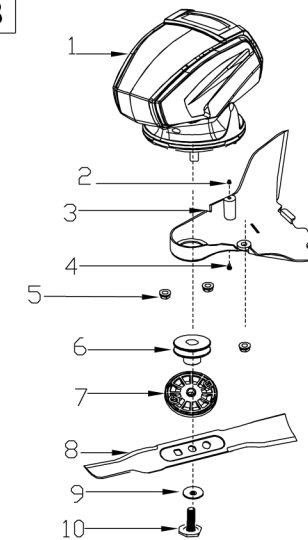

VeGA®
GARDEN MACHINES

B