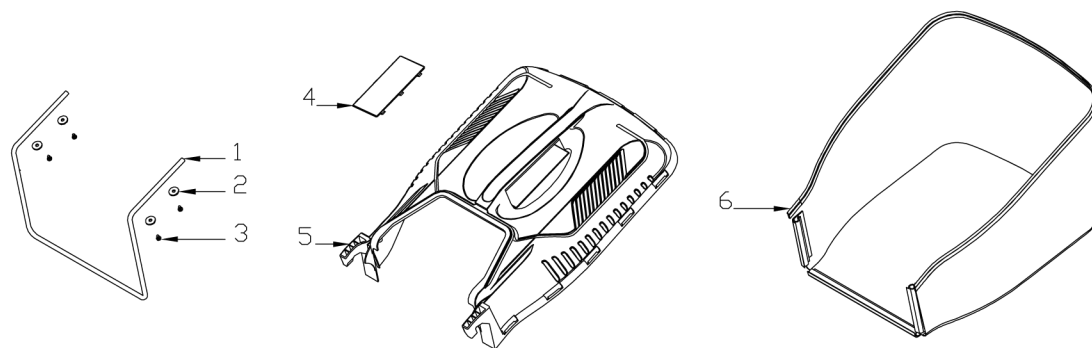

A

VeGA®
GARDEN MACHINES

B

C

D

E

v-garden

MODEL ZE42-E40(S)

NO.E2001012