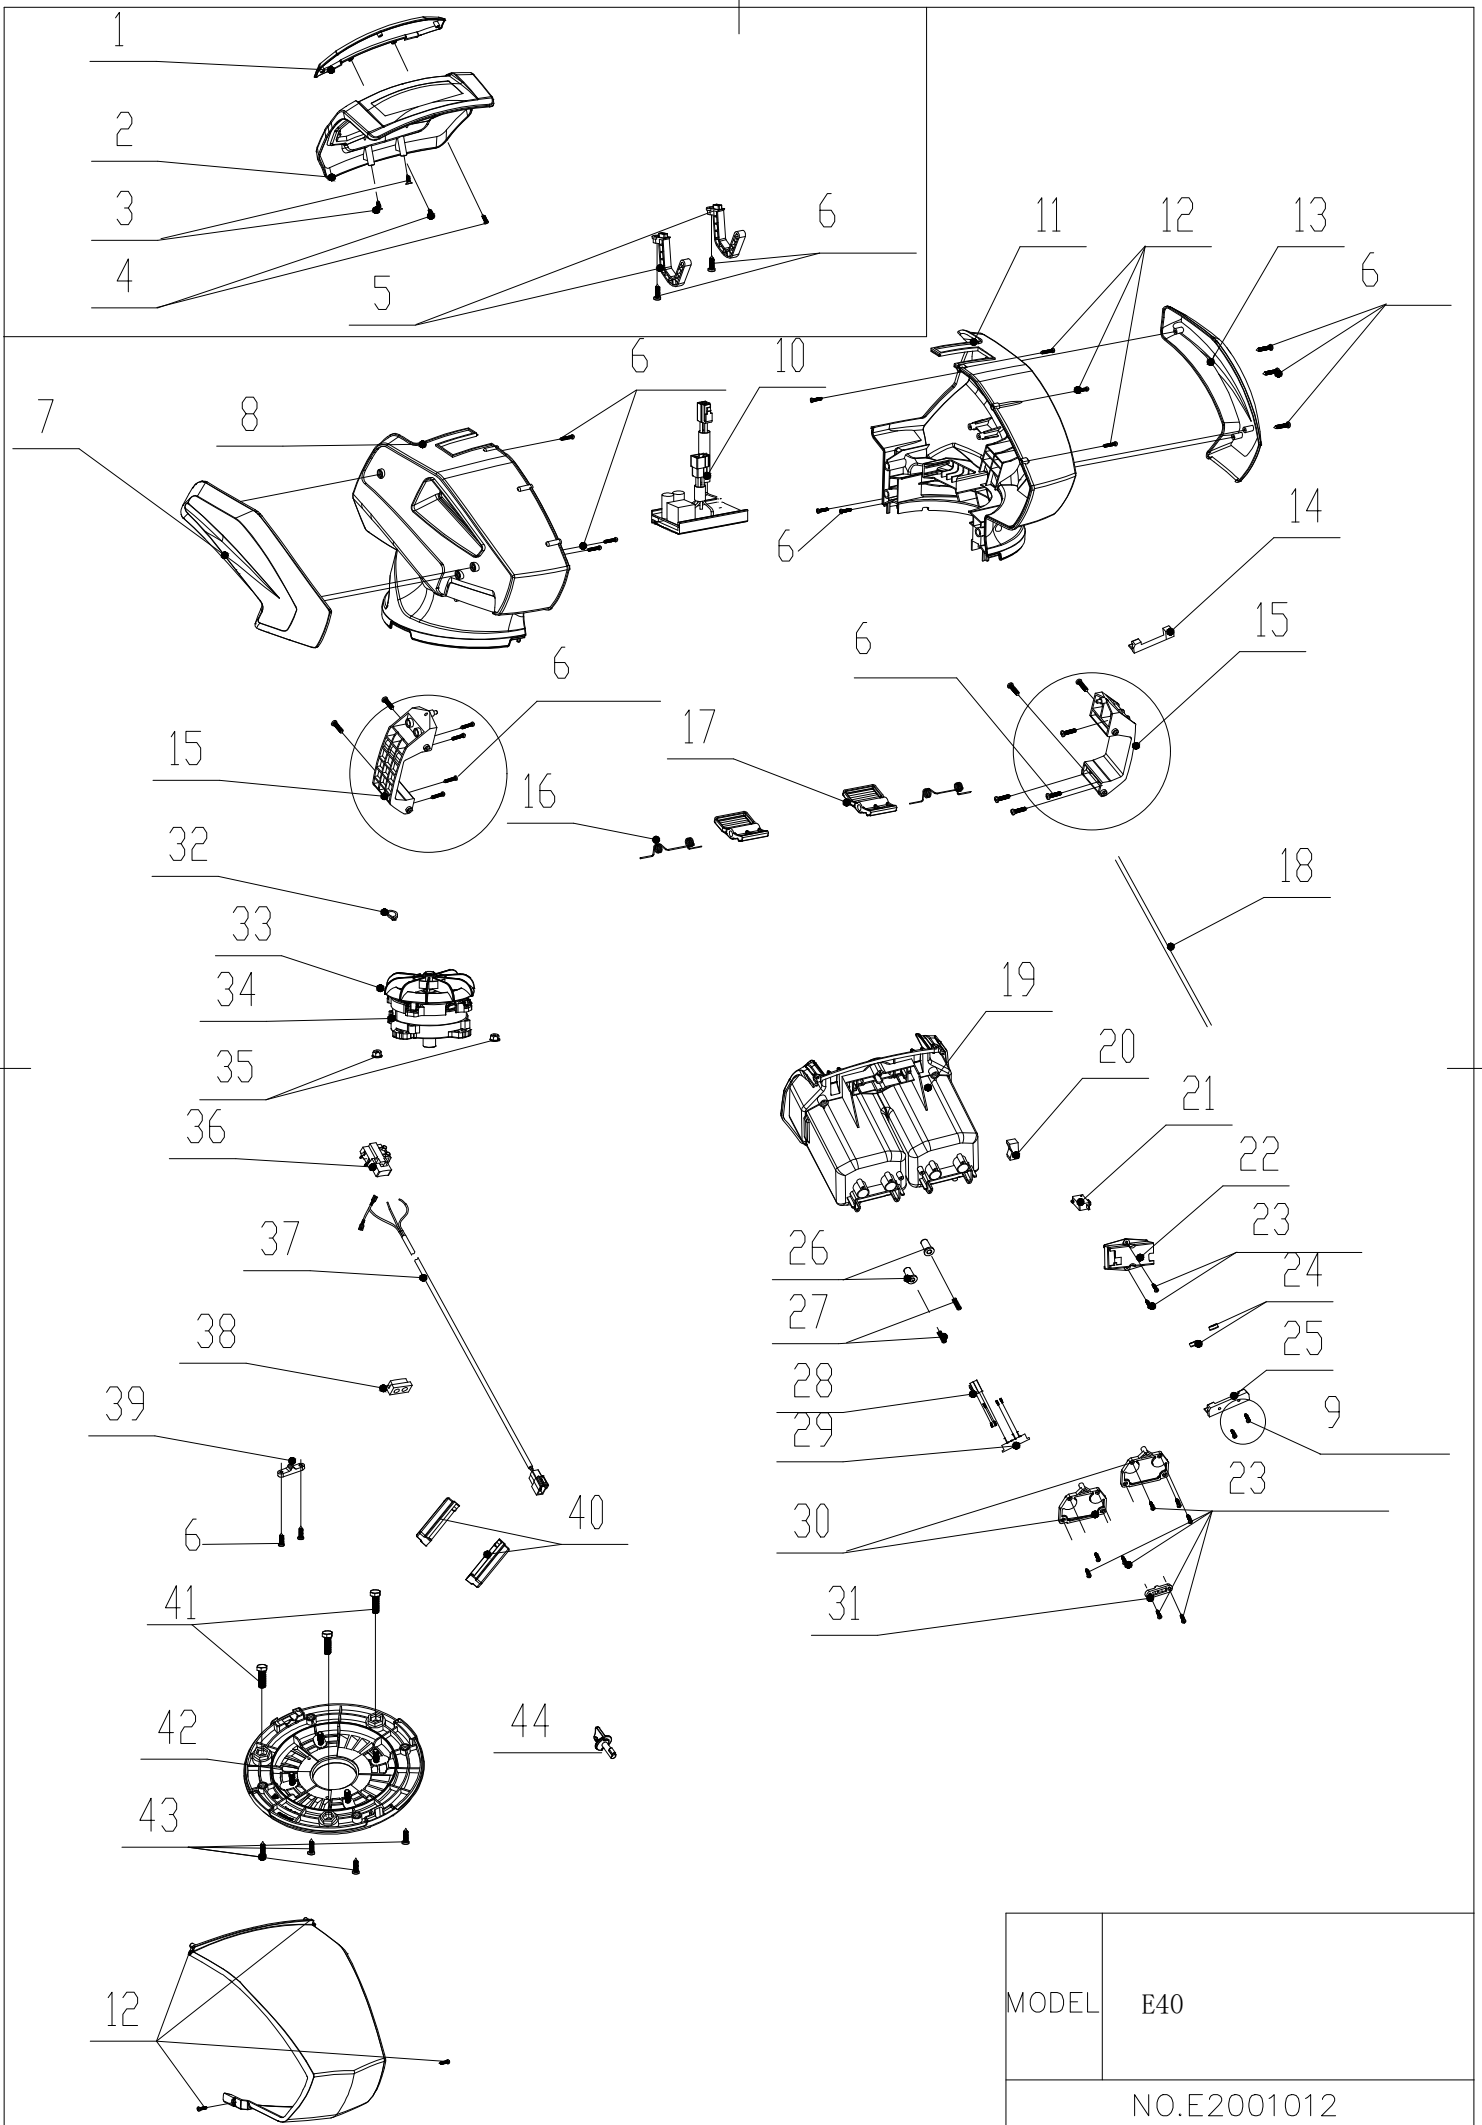

MODEL	E40
NO.E2001012