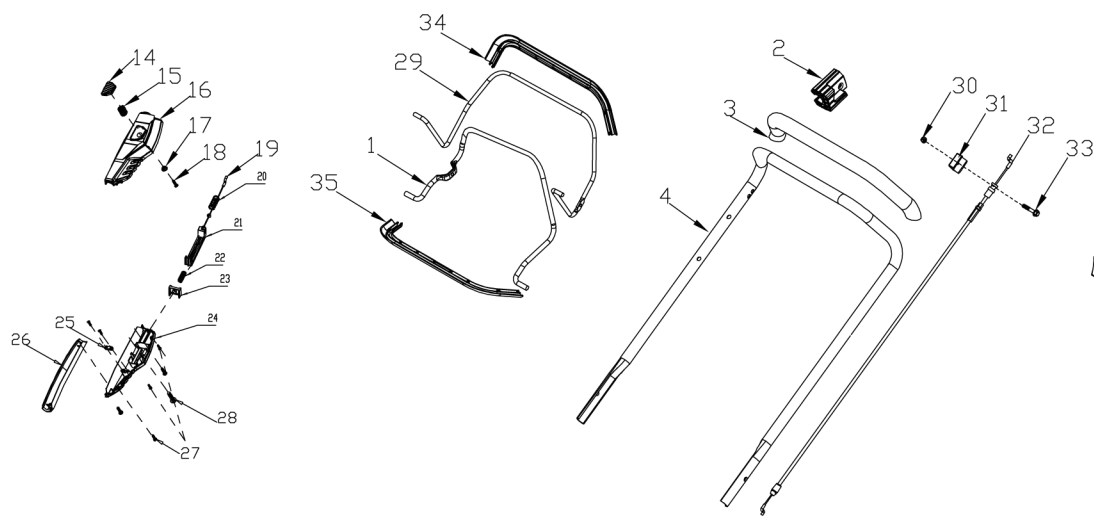

A

VeGA®
GARDEN MACHINES

B

C

D

E

v-garden

MODEL ZE42-E40(S)

NO.E2001012