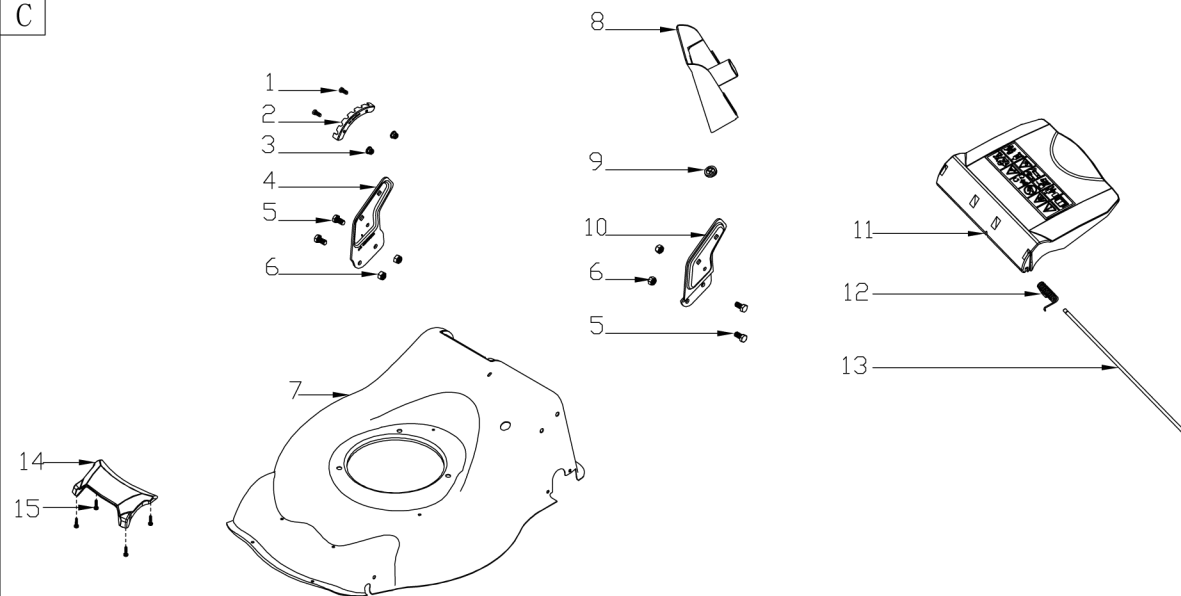

A

VeGA®
GARDEN MACHINES

B

C

D

E

v-garden

MODEL ZE42-E40(S)

NO.E2001012