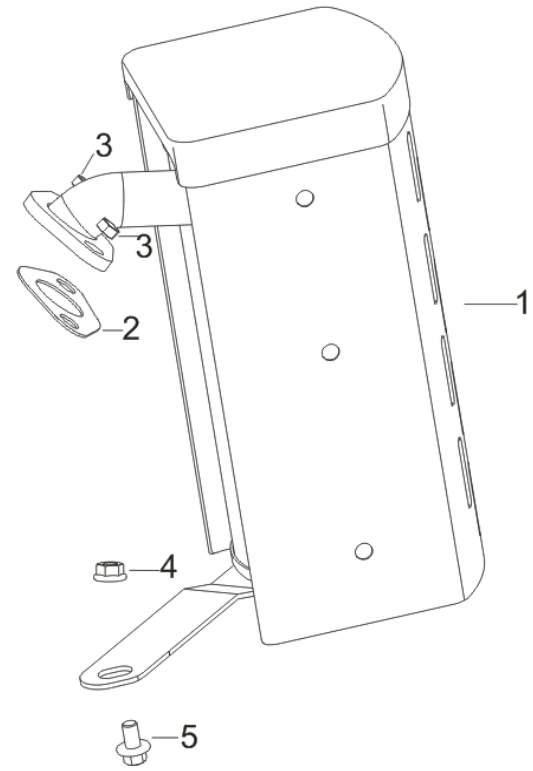

F09 MUFFLER ASSY.

No.	ID Zboží	Název
F09-1	G1810G0101000	MUFFLER ASSY
F09-2	G1801E0101000	GASKET, EXHAUST OUTLET
F09-3	G900508000010	NUT
F09-4	G900408000011	NUT
F09-5	G900108035010	BOLT