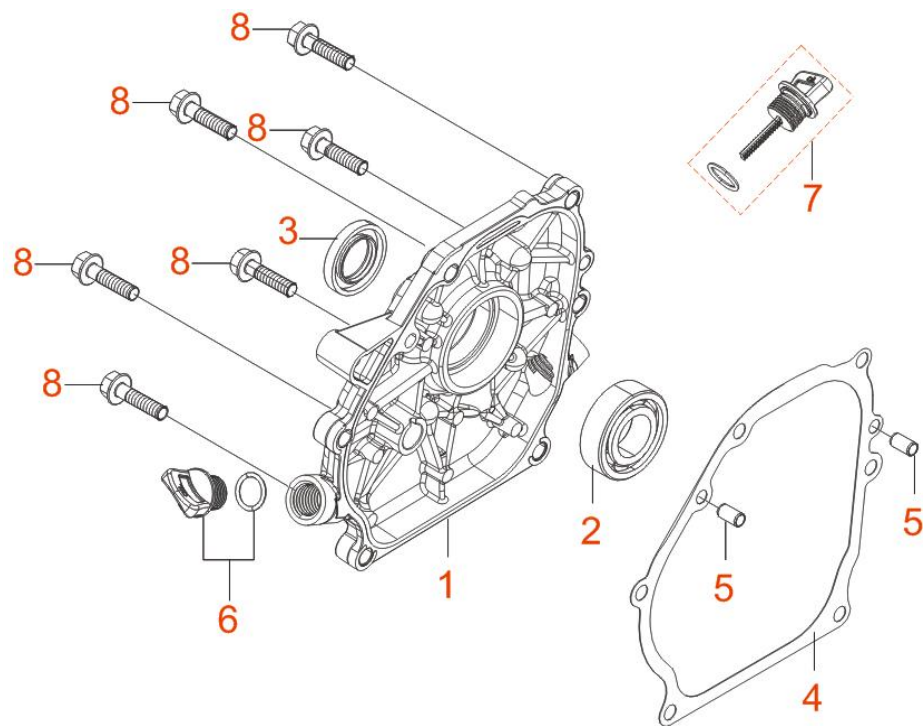

E01 CYLINDER HEAD

No.	ID Zboží	Název
E01-1	G1214E0301000	HEAD SUBASSEMBLY, CYLINDER
E01-2	G1241E0301010	COVER SUBASSEMBLY, CYLINDER HEAD
E01-3	G1204E0301000	GASKET, CYLINDER HEAD COVER
E01-4	G900106010010	BOLT
E01-5	G1703E0103000	TUBE, BREATHER
E01-6	G910110060010	BOLT, CYLINDER HEAD
E01-7	G1567E0102000	PLUG, SPARK
E01-8	G900306096010	STUD
E01-9	G900106014010	BOLT
E01-10	G910308034010	STUD
E01-11	G1230E0102000	GASKET, CYLINDER HEAD
E01-12	G905110014000	PIN
E01-13	G1434E0301000	Rocker shaft limit block

E02 CRANK CASE

No.	ID Zboží	Název
E02-1	G1131E0302000	CRANKCASE SUBASSEMBLY.
E02-2	G1536E0301000	SENSOR, ENGINE OIL
E02-3	G1660E0101000	GEAR ASSY, GOVERNOR
E02-4	G900106014010	BOLT
E02-5	G9052E0101000	PIN
E02-6	G9041E0102000	WASHER
E02-7	G1607E0101000	ARM, GOVERNOR
E02-8	G910110015010	BOLT, DRAIN PLUG
E02-9	G9041E0101000	WASHER
E02-10	G9065E0101000	SEAL, OIL
E02-11	G905462056000	BEARING

E04 CRANKSHAFT/PISTON		
No.	ID Zboží	Název
E04-1	G1330E0302000	CRANKSHAFT ASSY.

No.	ID Zboží	Název
E04-1	G1330E0302000	CRANKSHAFT ASSY.

E05 RING SET, CRANKSHAFT CONNECTING

No.	ID Zboží	Název
E04-1	G1313E0101000	CLIP, PISTON PIN
E04-2	G1311E0302000	PISTON
E04-3	G1312E0101000	PIN, PISTON
E04-4	G1301E0301000	ROD, CONNECTING
E04-5	G1320E0102000	RING, THE FIRST

E05 TRAIN, VALVE, CAMSHAFT

No.	ID Zboží	Název
E05-1	G1431E0301000	ROCKER, VALVE
E05-2	G1432E0301000	ROCKER, VALVE Assembly
E05-3	G1470E0301000	LIFTER, VALVE
E05-4	G1481E0101000	TAPPET, VALVE
E05-5	G1220E0301000	VALVE, EXHAUST
E05-6	G1211E0101000	GUIDE, SEAL
E05-7	G1213E0101000	SPRING, VALVE
E05-8	G1212E0101000	SEAT, VALVE SPRING
E05-9	G1209E0101000	LOCKER, VALVE
E05-10	G1420E0301000	CAMSHAFT ASSY.