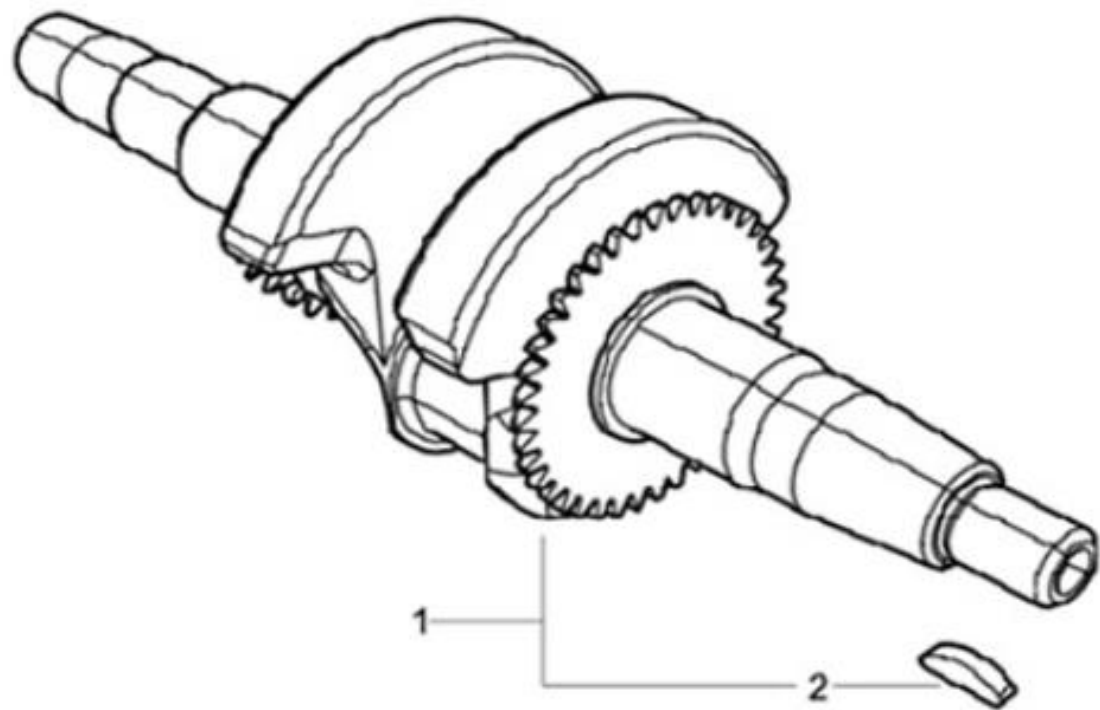

E01 CYLINDER HEAD

No.	ID Zboží	Název
E01-1	G1214E0301000	HEAD SUBASSEMBLY, CYLINDER
E01-2	G1241E0301010	COVER SUBASSEMBLY, CYLINDER HEAD
E01-3	G1204E0301000	GASKET, CYLINDER HEAD COVER
E01-4	G900106010010	BOLT
E01-5	G1703E0103000	TUBE, BREATHER
E01-6	G910110060010	BOLT, CYLINDER HEAD
E01-7	G1567E0102000	PLUG, SPARK
E01-8	G900306096010	STUD
E01-9	G900106014010	BOLT
E01-10	G910308034010	STUD
E01-11	G1230E0102000	GASKET, CYLINDER HEAD
E01-12	G905110014000	PIN
E01-13	G1434E0301000	Rocker shaft limit block

E02 CRANK CASE

No.	ID Zboží	Název
E02-1	G1131E0302000	CRANKCASE SUBASSEMBLY.
E02-2	G1536E0301000	SENSOR, ENGINE OIL
E02-3	G1660E0101000	GEAR ASSY, GOVERNOR
E02-4	G900106014010	BOLT
E02-5	G9052E0101000	PIN
E02-6	G9041E0102000	WASHER
E02-7	G1607E0101000	ARM, GOVERNOR
E02-8	G910110015010	BOLT, DRAIN PLUG
E02-9	G9041E0101000	WASHER
E02-10	G9065E0101000	SEAL, OIL
E02-11	G905462056000	BEARING

E04 CRANKSHAFT/PISTON		
No.	ID Zboží	Název
E04-1	G1330E0302000	CRANKSHAFT ASSY.

No.	ID Zboží	Název
E04-1	G1330E0302000	CRANKSHAFT ASSY.

E05 RING SET, CRANKSHAFT CONNECTING

No.	ID Zboží	Název
E04-1	G1313E0101000	CLIP, PISTON PIN
E04-2	G1311E0302000	PISTON
E04-3	G1312E0101000	PIN, PISTON
E04-4	G1301E0301000	ROD, CONNECTING
E04-5	G1320E0102000	RING, THE FIRST

E05 TRAIN, VALVE, CAMSHAFT

No.	ID Zboží	Název
E05-1	G1431E0301000	ROCKER, VALVE
E05-2	G1432E0301000	ROCKER, VALVE Assembly
E05-3	G1470E0301000	LIFTER, VALVE
E05-4	G1481E0101000	TAPPET, VALVE
E05-5	G1220E0301000	VALVE, EXHAUST
E05-6	G1211E0101000	GUIDE, SEAL
E05-7	G1213E0101000	SPRING, VALVE
E05-8	G1212E0101000	SEAT, VALVE SPRING
E05-9	G1209E0101000	LOCKER, VALVE
E05-10	G1420E0301000	CAMSHAFT ASSY.