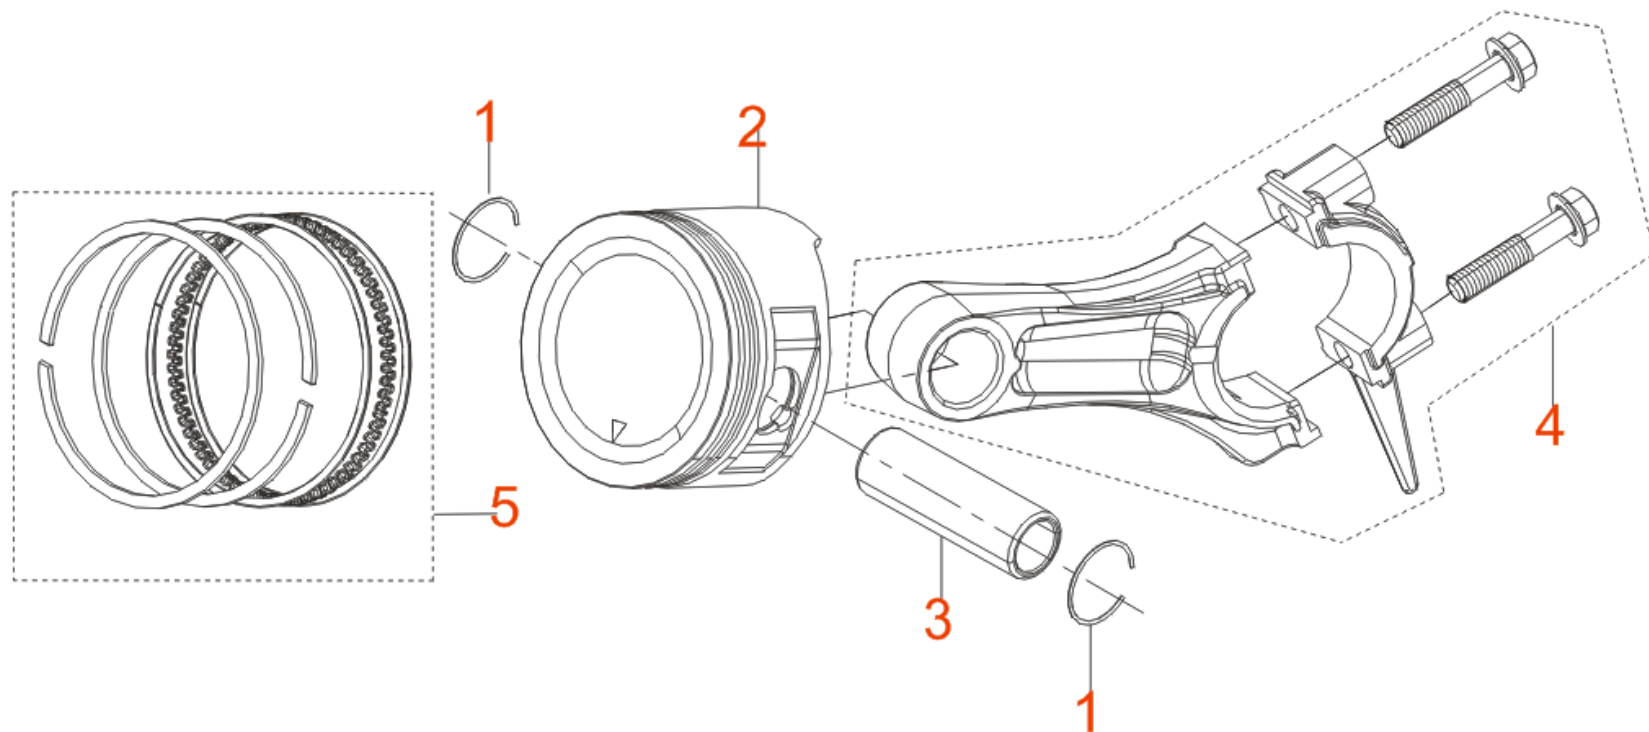

E01 CYLINDER HEAD

No.	ID Zboží	Název
E01-1	G1214E0301000	HEAD SUBASSEMBLY, CYLINDER
E01-2	G1241E0301010	COVER SUBASSEMBLY, CYLINDER HEAD
E01-3	G1204E0301000	GASKET, CYLINDER HEAD COVER
E01-4	G900106010010	BOLT
E01-5	G1703E0103000	TUBE, BREATHER
E01-6	G910110060010	BOLT, CYLINDER HEAD
E01-7	G1567E0102000	PLUG, SPARK
E01-8	G900306096010	STUD
E01-9	G900106014010	BOLT
E01-10	G910308034010	STUD
E01-11	G1230E0102000	GASKET, CYLINDER HEAD
E01-12	G905110014000	PIN
E01-13	G1434E0301000	Rocker shaft limit block

E02 CRANK CASE

No.	ID Zboží	Název
E02-1	G1131E0302000	CRANKCASE SUBASSEMBLY.
E02-2	G1536E0301000	SENSOR, ENGINE OIL
E02-3	G1660E0101000	GEAR ASSY, GOVERNOR
E02-4	G900106014010	BOLT
E02-5	G9052E0101000	PIN
E02-6	G9041E0102000	WASHER
E02-7	G1607E0101000	ARM, GOVERNOR
E02-8	G910110015010	BOLT, DRAIN PLUG
E02-9	G9041E0101000	WASHER
E02-10	G9065E0101000	SEAL, OIL
E02-11	G905462056000	BEARING

E04 CRANKSHAFT/PISTON		
No.	ID Zboží	Název
E04-1	G1330E0302000	CRANKSHAFT ASSY.

No.	ID Zboží	Název
E04-1	G1330E0302000	CRANKSHAFT ASSY.

E05 RING SET, CRANKSHAFT CONNECTING

No.	ID Zboží	Název
E04-1	G1313E0101000	CLIP, PISTON PIN
E04-2	G1311E0302000	PISTON
E04-3	G1312E0101000	PIN, PISTON
E04-4	G1301E0301000	ROD, CONNECTING
E04-5	G1320E0102000	RING, THE FIRST

E05 TRAIN, VALVE, CAMSHAFT

No.	ID Zboží	Název
E05-1	G1431E0301000	ROCKER, VALVE
E05-2	G1432E0301000	ROCKER, VALVE Assembly
E05-3	G1470E0301000	LIFTER, VALVE
E05-4	G1481E0101000	TAPPET, VALVE
E05-5	G1220E0301000	VALVE, EXHAUST
E05-6	G1211E0101000	GUIDE, SEAL
E05-7	G1213E0101000	SPRING, VALVE
E05-8	G1212E0101000	SEAT, VALVE SPRING
E05-9	G1209E0101000	LOCKER, VALVE
E05-10	G1420E0301000	CAMSHAFT ASSY.