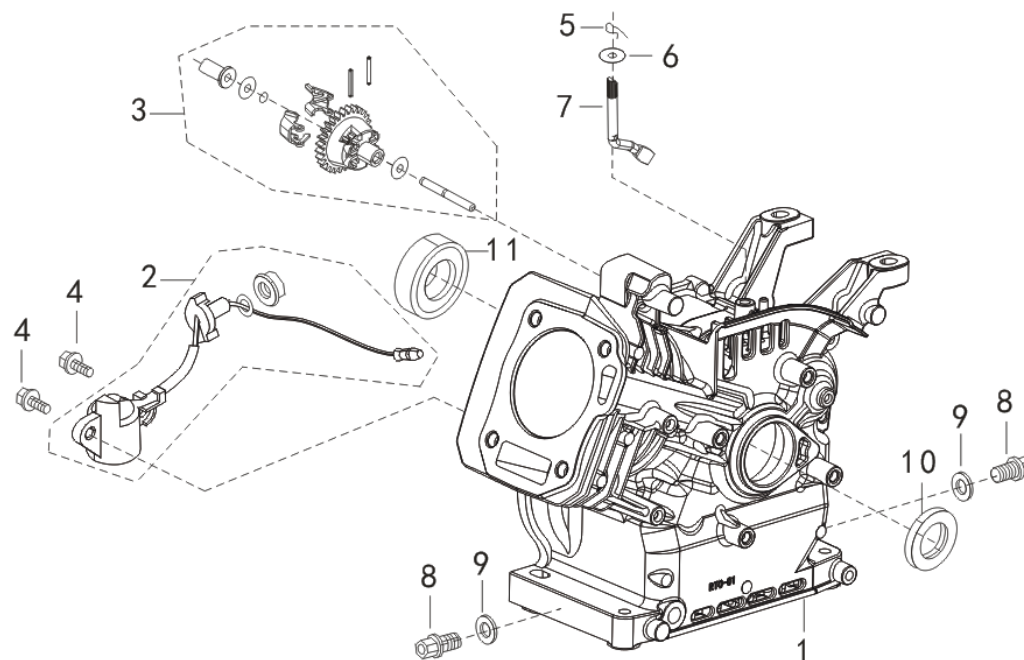

E01 CYLINDER HEAD

No.	ID Zboží	Název
E01-1	G1214E0301000	HEAD SUBASSEMBLY, CYLINDER
E01-2	G1241E0301010	COVER SUBASSEMBLY, CYLINDER HEAD
E01-3	G1204E0301000	GASKET, CYLINDER HEAD COVER
E01-4	G900106010010	BOLT
E01-5	G1703E0103000	TUBE, BREATHER
E01-6	G910110060010	BOLT, CYLINDER HEAD
E01-7	G1567E0102000	PLUG, SPARK
E01-8	G900306096010	STUD
E01-9	G900106014010	BOLT
E01-10	G910308034010	STUD
E01-11	G1230E0102000	GASKET, CYLINDER HEAD
E01-12	G905110014000	PIN
E01-13	G1434E0301000	Rocker shaft limit block

E02 CRANK CASE

No.	ID Zboží	Název
E02-1	G1131E0302000	CRANKCASE SUBASSEMBLY.
E02-2	G1536E0301000	SENSOR, ENGINE OIL
E02-3	G1660E0101000	GEAR ASSY, GOVERNOR
E02-4	G900106014010	BOLT
E02-5	G9052E0101000	PIN
E02-6	G9041E0102000	WASHER
E02-7	G1607E0101000	ARM, GOVERNOR
E02-8	G910110015010	BOLT, DRAIN PLUG
E02-9	G9041E0101000	WASHER
E02-10	G9065E0101000	SEAL, OIL
E02-11	G905462056000	BEARING

E03 CRANK CASE COVER

No.	ID Zboží	Název
E03-1	G1141E0301000	COVER, CRANKCASE
E03-2	G905462056000	BEARING
E03-3	G9065E0101000	SEAL, OIL
E03-4	G1101E0101000	GASKET, CRANKCASE
E03-5	G905108012000	PIN
E03-6	G1501E0101110	DIPSTICK SUBASSEMBLY, OIL
E03-7	G900108032010	BOLT

E04 CRANKSHAFT/PISTON		
No.	ID Zboží	Název
E04-1	G1330E0302000	CRANKSHAFT ASSY.

No.	ID Zboží	Název
E04-1	G1330E0302000	CRANKSHAFT ASSY.

E05 RING SET, CRANKSHAFT CONNECTING

No.	ID Zboží	Název
E04-1	G1313E0101000	CLIP, PISTON PIN
E04-2	G1311E0302000	PISTON
E04-3	G1312E0101000	PIN, PISTON
E04-4	G1301E0301000	ROD, CONNECTING
E04-5	G1320E0102000	RING, THE FIRST