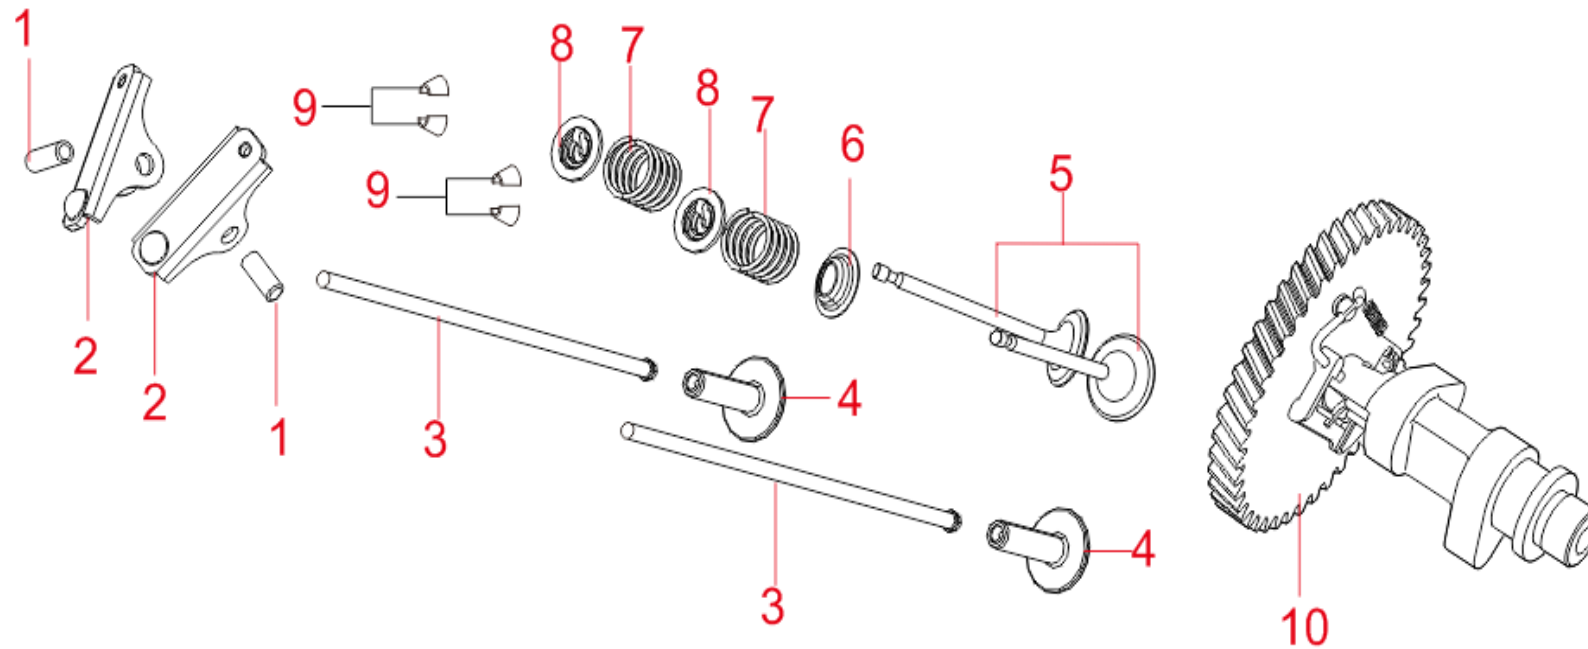

E01 CYLINDER HEAD

No.	ID Zboží	Název
E01-1	G1214E0301000	HEAD SUBASSEMBLY, CYLINDER
E01-2	G1241E0301010	COVER SUBASSEMBLY, CYLINDER HEAD
E01-3	G1204E0301000	GASKET, CYLINDER HEAD COVER
E01-4	G900106010010	BOLT
E01-5	G1703E0103000	TUBE, BREATHER
E01-6	G910110060010	BOLT, CYLINDER HEAD
E01-7	G1567E0102000	PLUG, SPARK
E01-8	G900306096010	STUD
E01-9	G900106014010	BOLT
E01-10	G910308034010	STUD
E01-11	G1230E0102000	GASKET, CYLINDER HEAD
E01-12	G905110014000	PIN
E01-13	G1434E0301000	Rocker shaft limit block

E03 CRANK CASE COVER

No.	ID Zboží	Název
E03-1	G1141E0301000	COVER, CRANKCASE
E03-2	G905462056000	BEARING
E03-3	G9065E0101000	SEAL, OIL
E03-4	G1101E0101000	GASKET, CRANKCASE
E03-5	G905108012000	PIN
E03-6	G1501E0101110	DIPSTICK SUBASSEMBLY, OIL
E03-7	G900108032010	BOLT

E04 CRANKSHAFT/PISTON		
No.	ID Zboží	Název
E04-1	G1330E0302000	CRANKSHAFT ASSY.

No.	ID Zboží	Název
E04-1	G1330E0302000	CRANKSHAFT ASSY.

E05 RING SET, CRANKSHAFT CONNECTING

No.	ID Zboží	Název
E04-1	G1313E0101000	CLIP, PISTON PIN
E04-2	G1311E0302000	PISTON
E04-3	G1312E0101000	PIN, PISTON
E04-4	G1301E0301000	ROD, CONNECTING
E04-5	G1320E0102000	RING, THE FIRST

E05 TRAIN, VALVE, CAMSHAFT

No.	ID Zboží	Název
E05-1	G1431E0301000	ROCKER, VALVE
E05-2	G1432E0301000	ROCKER, VALVE Assembly
E05-3	G1470E0301000	LIFTER, VALVE
E05-4	G1481E0101000	TAPPET, VALVE
E05-5	G1220E0301000	VALVE, EXHAUST
E05-6	G1211E0101000	GUIDE, SEAL
E05-7	G1213E0101000	SPRING, VALVE
E05-8	G1212E0101000	SEAT, VALVE SPRING
E05-9	G1209E0101000	LOCKER, VALVE
E05-10	G1420E0301000	CAMSHAFT ASSY.