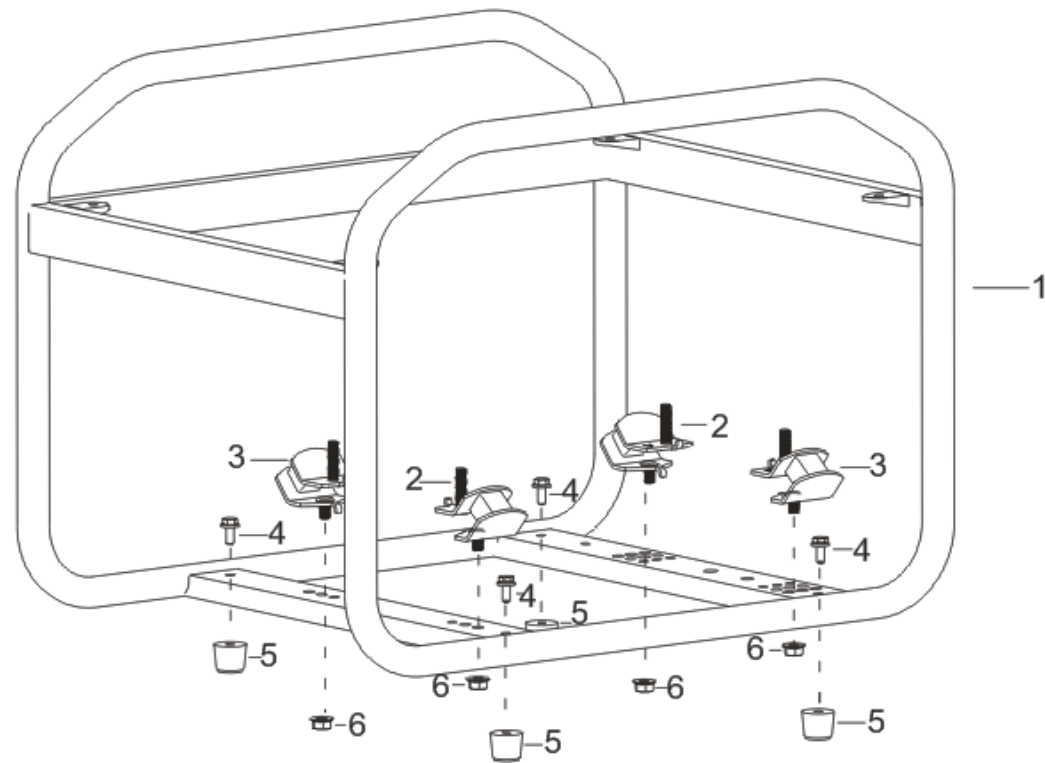

E13 FRAME ENGINE

No.	ID Zboží	Název
E13-1	G3616G0504H20	FRAME ASSY, ENGINE
E13-2	G3610G0101000	CUSHION, ENGINE FRAME
E13-3	G3611G0101000	CUSHION, ENGINE FRAME RIGHT
E13-4	G900106012010	BOLT
E13-5	G3613G0101000	Damping Seats
E13-6	G900406000011	NUT